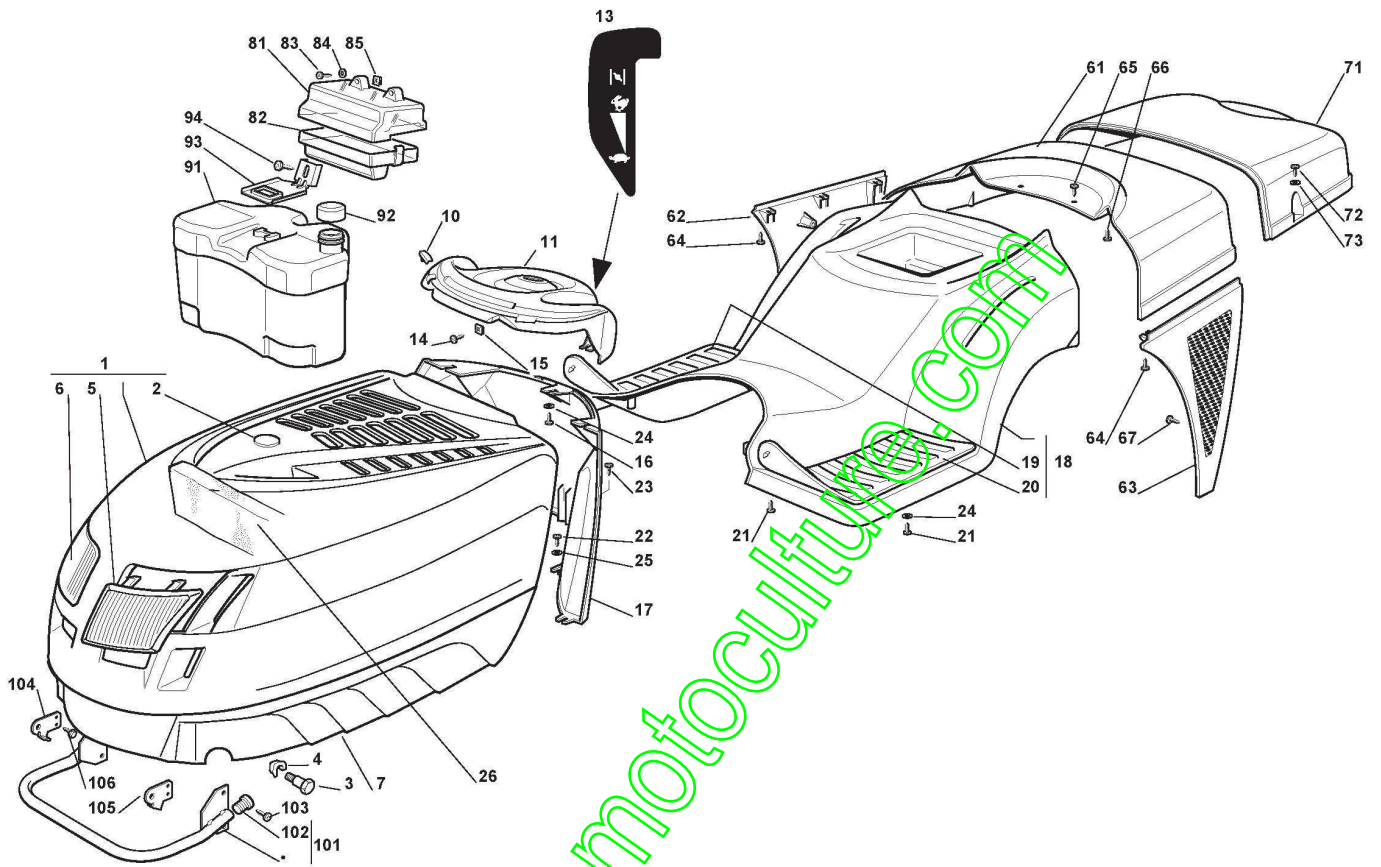

www.emc-motoculture.com

Carrosserie

Réf. N°	Q.té :	Code article	Description	Articles	De	Jusqu'à
3	2	125510023/1	Pivot			
4	2	112436050/0	Plaquette			
5	1	125410861/0	Panneau Gauche			
6	1	125410860/0	Panneau Droit			
7	1	125076808/0	Capot Inferieure			
10	2	125260000/0	Protection			
11	1	125120179/0	Console			
13	1	114357209/1	Etiquette daccélérateur			
14	2	112735110/0	Vis			
15	2	112437502/0	Plaquette			
16	3	112735402/0	Vis			
17	1	325785053/1	Support Tableau Comm.			
19	1	125110264/1	Right Foortboard Cover Junior			
20	1	125110263/1	Couvre Marchepied Gauche			
21	6	112735410/0	Vis			
22	4	112735402/0	Vis			
23	1	112728680/0	Vis			
24	5	112523040/0	Rondelle			
25	4	112523050/0	Rondelle			
26	1	125730014/0	Separateur Aspirations			
62	1	125600033/0	Protection Droit, Noir			
63	1	125600034/0	Protection Gauche, Noir			
64	6	112735402/0	Vis			
65	2	112734995/0	Vis			
66	3	112735402/0	Vis			
67	6	112735402/0	Vis			
72	4	112729601/0	Vis	To 31-August-2003		
72	4	112729601/1	Vis	From 01-September-2003		
73	4	112521331/0	Rondelle			
81	1	125600020/0	Protection Superieur			
82	1	125600021/1	Protection Inferieur			
83	2	112728460/0	Vis			
84	2	112521320/0	Rondelle			
85	2	112437502/0	Plaquette			
91	1	125735116/2	Réservoir à carburant			
92	1	125795000/0	Bouchon	To 31-August-2003		
92	1	125795000/1	Bouchon Reservoir	From 01-September-2003		
93	1	325774258/0	Support			
94	1	112735110/0	Vis			
101	1	382869006/1	Tube Protection Silencieux			
102	2	118566110/0	Embout			
103	4	112734995/0	Vis			
104	1	325547089/0	Plaquette			
105	1	325547091/0	Plaquette			
106	4	112731580/0	Vis