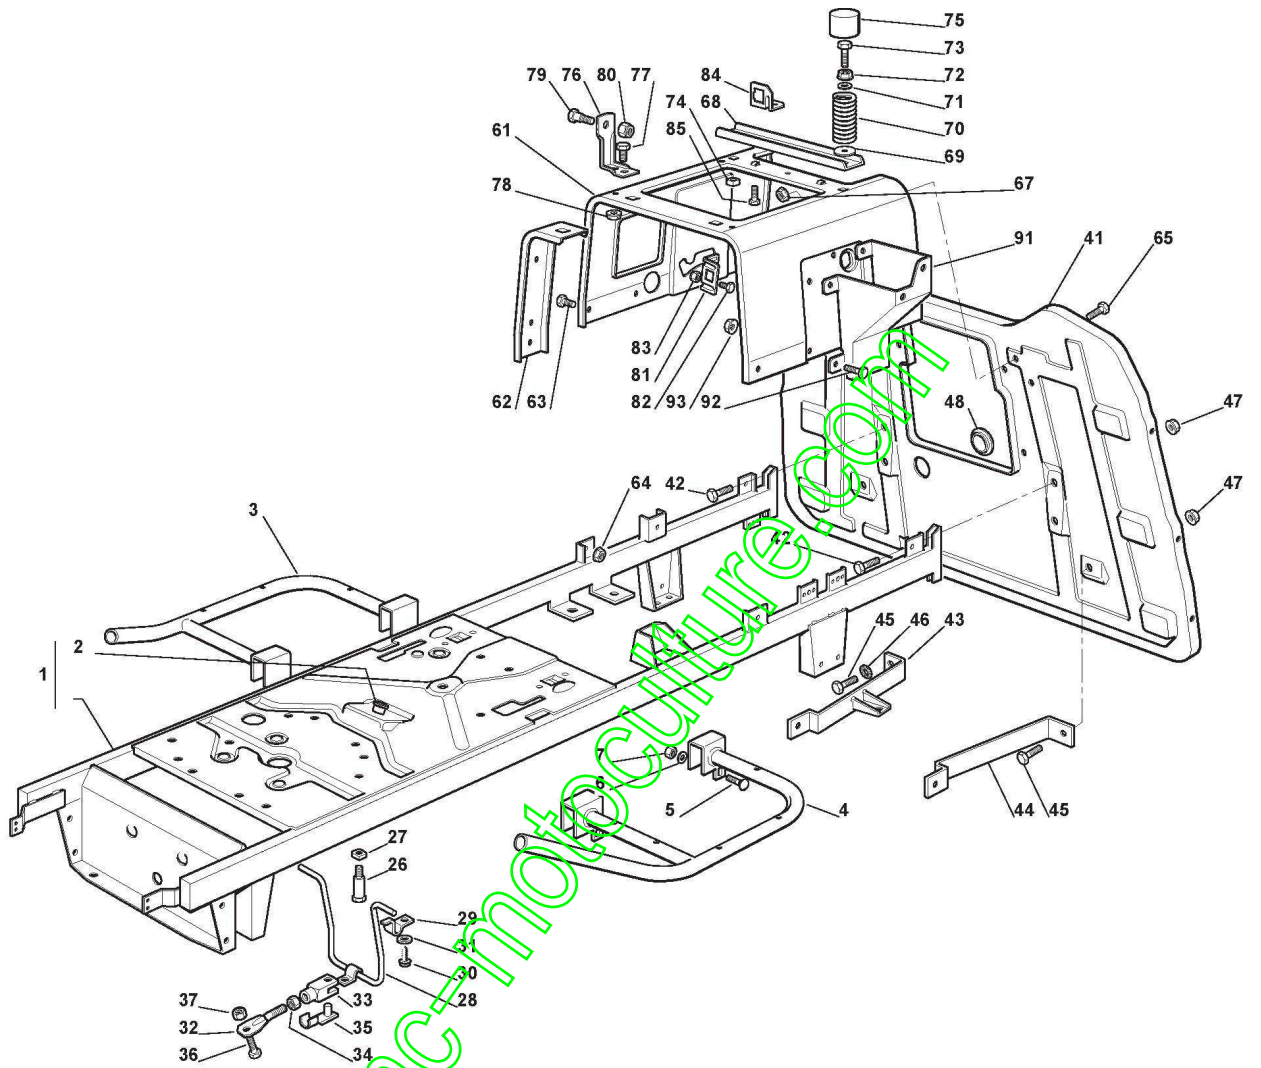

Chassis

Réf. N°	Q.té :	Code article	Description	Articles	De	Jusqu'à
1	1	382800071/0	Chassis			
2	1	125034001/0	Coussinet			
3	1	382800019/0	Marchepied Droit Support			
4	1	382800021/0	Support Marchepied Gauche			
5	4	112815240/0	Vis			
6	4	112523040/0	Rondelle			
7	4	112154510/0	Ecrou			
26	2	125580023/0	Cheville Guide De Courroie			
27	2	112360425/0	Ecrou			
28	1	325270318/0	Guide Curroire			
29	2	325774299/0	Plaquette			
30	2	112734995/0	Vis			
31	2	112523040/0	Rondelle			
32	1	382000505/0	Tirant			
33	1	118399000/0	Fork			
34	1	112292100/0	Ecrou			
35	1	118210200/0	Clip			
36	1	112793102/0	Vis			
37	1	112154210/0	Ecrou			
41	1	382547021/2	Plaque Arrière Junior			
42	2	112792611/0	Vis			
43	1	382650201/0	Renforcement Plaque Droit			
44	1	325650046/0	Renforcement Plaque Gauche			
45	4	112792611/0	Vis			
46	1	112540260/0	Rondelle			
47	6	112293201/0	Ecrou			
48	1	122110275/0	Couvre Roues			
61	1	325785119/1	Support Siege			
62	2	325650055/0	Front Seat Stiffening			
63	4	112790780/0	Vis			
64	4	112292102/0	Ecrou			
65	4	112790781/0	Vis			
67	4	112292102/0	Ecrou			
68	1	325650056/0	Renforcement Plaque			
69	2	112523060/0	Rondelle			
70	2	125430205/0	ressort			
71	2	112521350/0	Rondelle			
72	2	112293201/0	Ecrou			
73	2	125943001/0	Vis			
74	2	112360420/0	Ecrou			
75	2	125122000/1	Protecteur			
76	2	325755008/0	Plaquette			
77	2	112792610/0	Vis			
78	2	112293201/0	Ecrou			
79	2	122524970/2	Pivot			
80	2	112155010/0	Ecrou			
81	1	325755016/0	Equerre-Support			
82	2	112789000/0	Vis