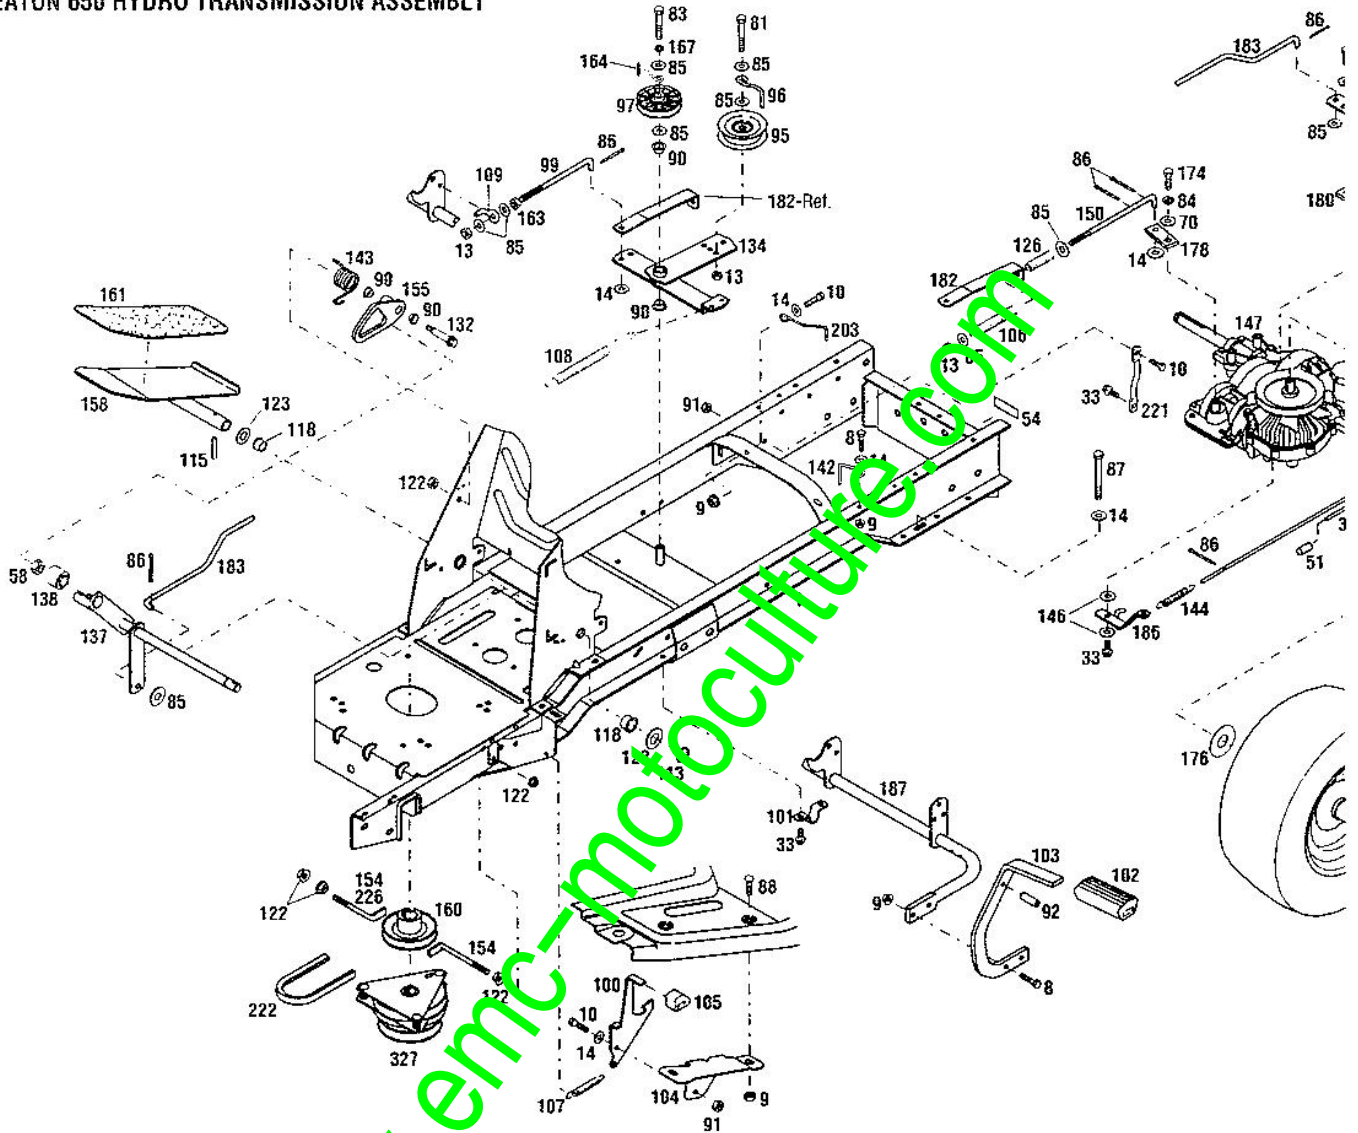

* Purchase engine parts form your Briggs & Stratton dealer. Refer to engine for type and code.

- (C)—Model 13044
- (D)—Model 13046
- (E)—Model 13047

Ref #	Part #	Description	Qty.
275	1111599	Screw, 1/4-20 x 5/8.....	4
278	1735531	Cable Tie.....	5
315	1766341	Fuel Tank Pad	1
316	1766188	Fuel Cap.....	1
317	1765404	Fuel Tank (Incl. Refs. 533, 534 & 535)	1
318	1758800	Throttle Control.....	1
319	1755926	Choke Control.....	1
320	1766327	Oil Drain Hose.....	1
321	1766326	Oil Drain Cap.....	1
322	1766325	Oil Valve Ass'y	1
323	1766121	Control Knob	2

BOLENS TRACTOR

S/N 130420100101 - 130420199999
130430100101 - 130430199999

EATON 650 HYDRO TRANSMISSION ASSEMBLY

Ref #	Part #	Description	Qty.	Ref #	Part #	Description	Qty.
1	1765435001	Frame As'y	1	83	1100086	Hex Cap Screw, 3/8-16 x 1-3/4	1
8	1100045	Hex Hd. Cap Screw, 5/16-18 x 1	3	84	1100241	Lock Washer, 1/4 SAE	3
9	1186391	Fl. Nut, 5/16-18	7	85	1107383	Flat Washer, 3/8	10
10	1100044	Hex Hd. Cap Screw, 5/16-18 x 3/4	4	86	1100346	Cotter Pin, 3/32 x 3/4	7
13	1733398	Hex Top Lock Nut, 3/8-16	3	87	1111609	Hex Cap Screw, 5/16-18 x 2-3/4	4
14	1107382	Flat Washer, 5/16	13	88	1186097	Carriage Bolt, 5/16-18 x 5/8	2
33	1766984	Fl. Lock Screw, 5/16-18 x 3/4	6	90	1715538	Nyliner Bushing	3
40	1766241	Special Washer, 3/4 x 2-1/2	2	91	1732499	Lock Nut, 5/16-18	3
54	1767967	Decal, Transmission Release	1	92	1733103	Drive Pin, 5/16 x 3/4	1
58	1734398	Top Lock Nut, 1/4-20	1	95	1756151	Idler Pulley	1
70	1107381	Flat Washer, 1/4	1	96	1760096	Belt Guide	1
81	1100048	Hex Cap Screw, 3/8-16 x 2	1	97	1760097	Idler Pulley	1