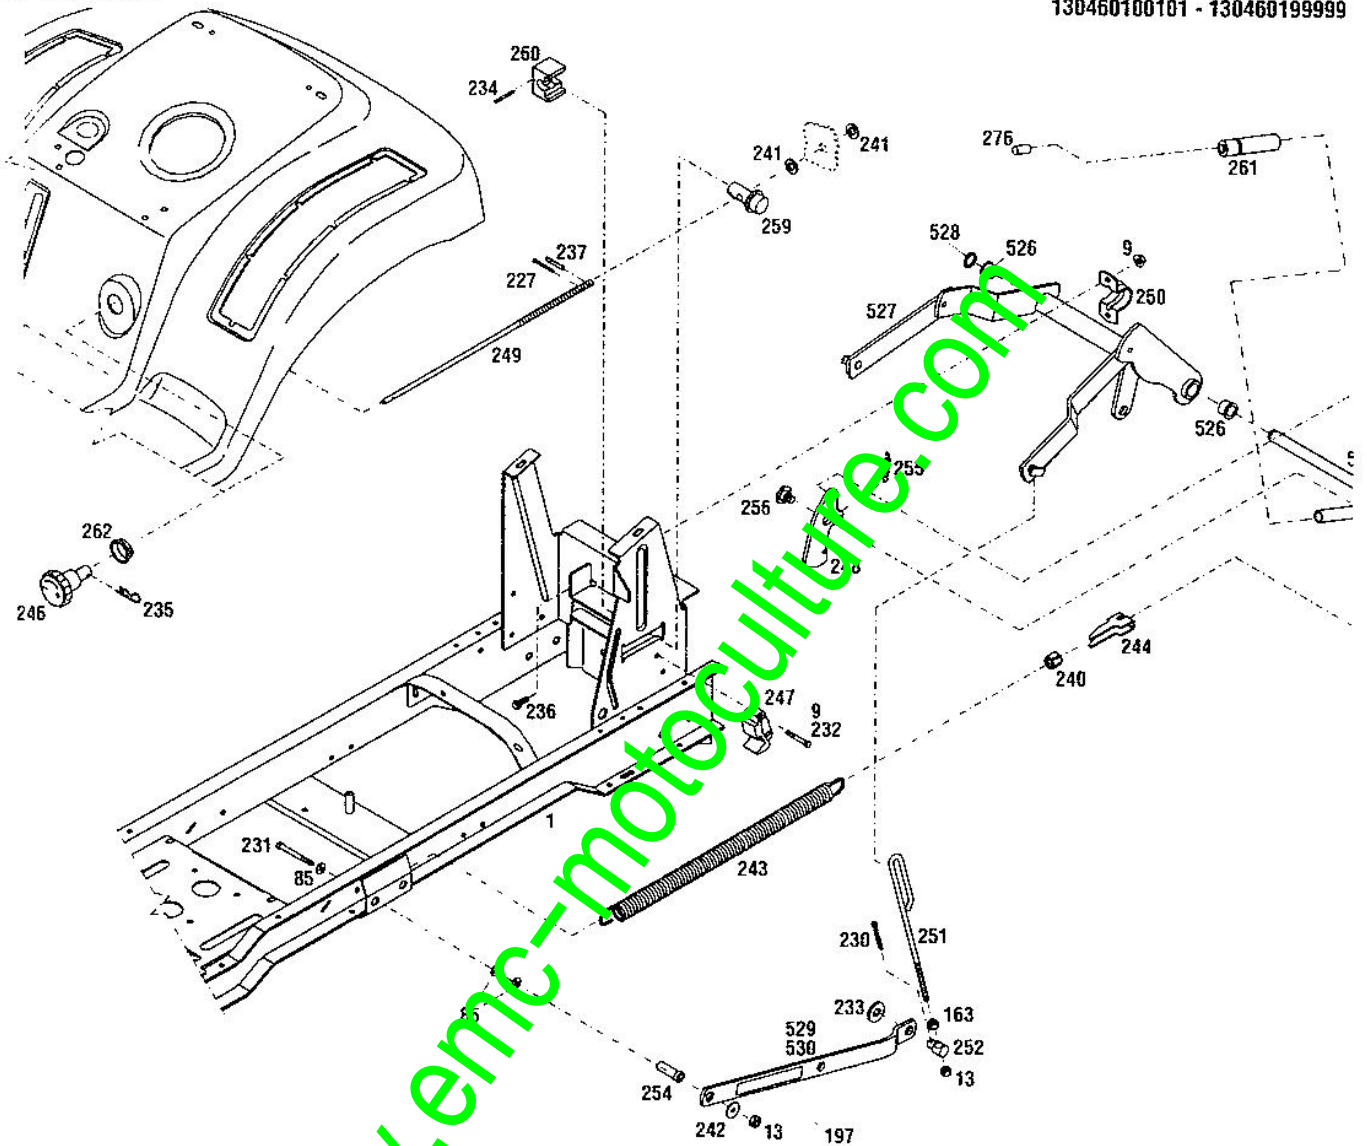

BOLENS TRACTOR

S/N 130420100101 - 130420199999
130430100101 - 130430199999

LIFT ASSEMBLY

130460100101 - 130460199999

Ref #	Part #	Description	Qty.
9	1186391	Fl. Nut, 5/16-18.....	3
13	1733398	Hex Toplock, 3/8-16	2
85	1107383	Flat Washer, 3/8.....	6
163	1186231	Hex Nut, 3/8-16	2
197	1767877	Decal Warning (not on A)	2
227	1100349	Cotter Pin, 1/8 x 3/4.....	1
230	1100351	Cotter Pin, 1/8 x 1-1/4	2
231	1111614	Hex Hd. Cap Screw, 3/8-16 x 3.....	2
232	1100799	Hex Hd. Screw, 3/8-16 x 1-1/4	1
233	1107386	Flat Washer, 5/8.....	2
234	1185376	Drive Pin.....	1