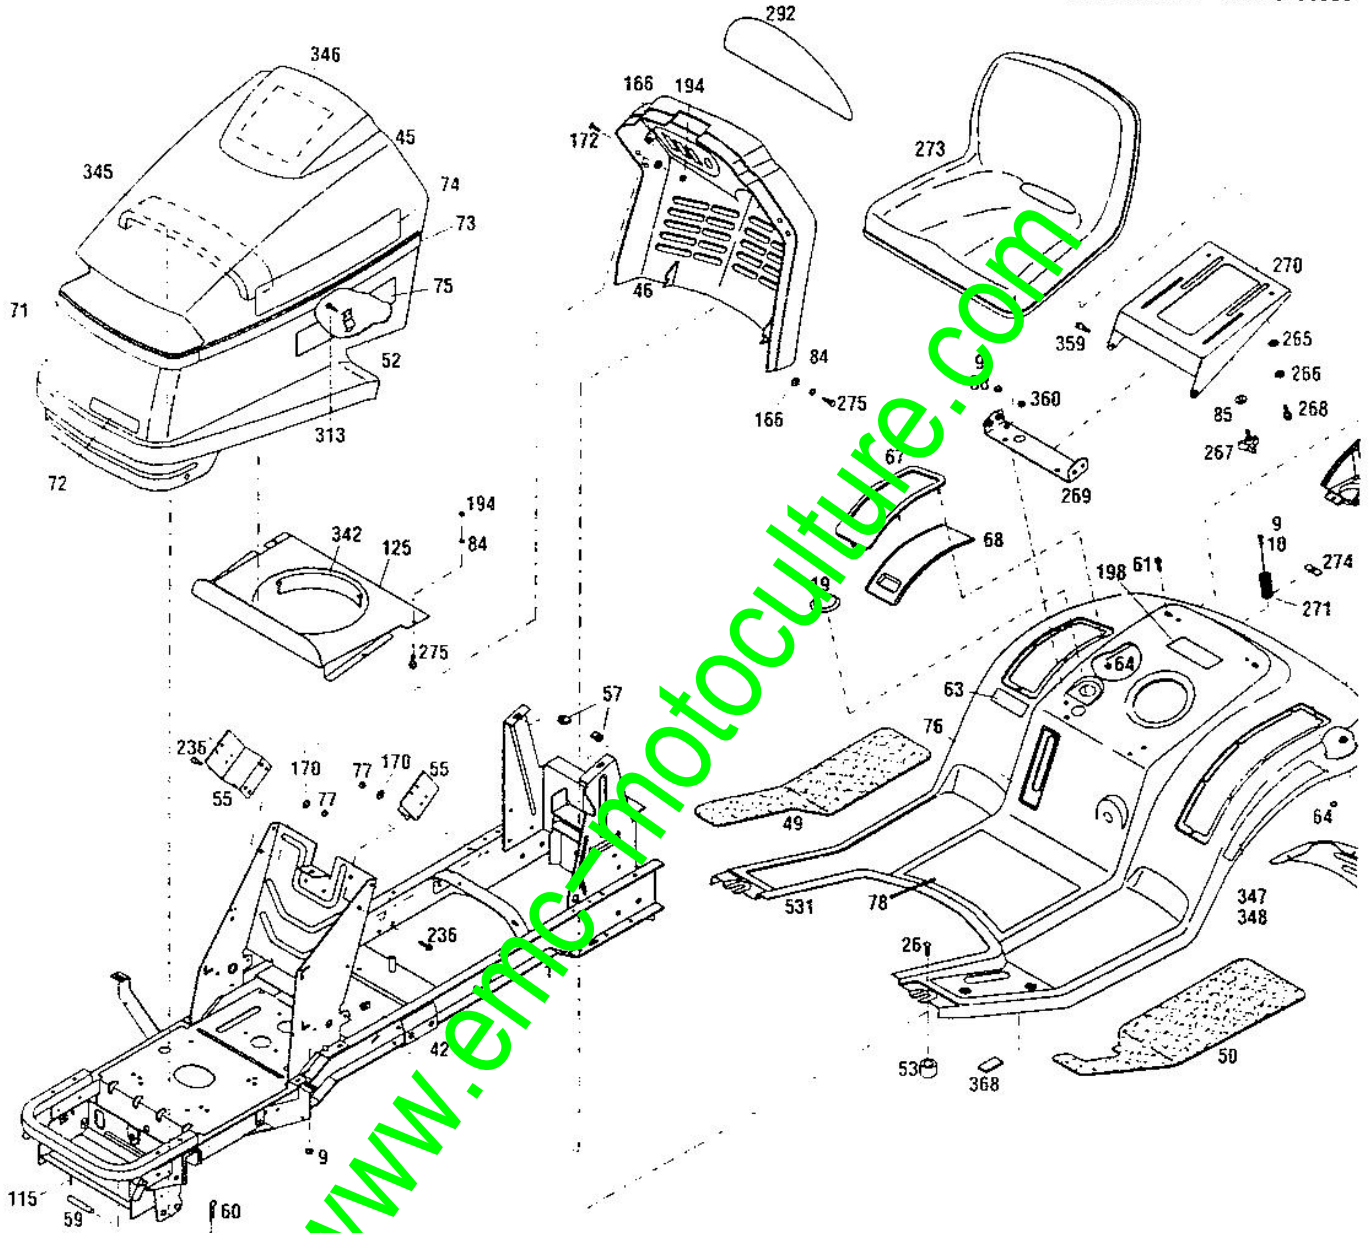

03-000295-050401

www.emc-motoculture.com

BOLENS TRACTOR

BODY & TRIM ASSEMBLY

S/N 130420100101 - 130420199999
130430100101 - 130430199999

130460100101 - 130460199999

Ref #	Part #	Description	Qty.	Ref #	Part #	Description	Qty.
1	1765435001	Frame Ass'y (A) (B) (C)	1	50	1765371	L.H. Foot Pad	1
	1765440001	Frame Ass'y (D) (E)	1	52	1765384	Latch	2
9	1186391	Fl. Nut, 5/16-18	8	53	1730681	Spacer	2
10	1100044	Hex Hd. Cap Screw, 5/16-18 x 3/4	2	55	1768775001	Mounting Bracket Ass'y	2
19	1768787	Plug (A) (B) (C)	1	56	1186389	Fl. Nut, 1/4-20	6
26	1186100	Carriage Bolt, 5/16-18 x 1	2	57	1761680	Self Retaining Nut, 5/16-18	2
42	1185893	Tinnerman U-Nut, 1/4-20	2	59	1765497	Hood Pivot Pin	1
45	1766338	Hood	1	60	1723478	Cotter Spring, 1/8	3
46	1765376	Console	1	61	1186330	Screw, 5/16-18 x 7/8	1
48	1765331021	Rear Fender Trim	1	62	1766139	Lift Handle Cover	1
49	1765370	R.H. Foot Pad	1	64	1767998	Self-Threading Nut, 1/4	12