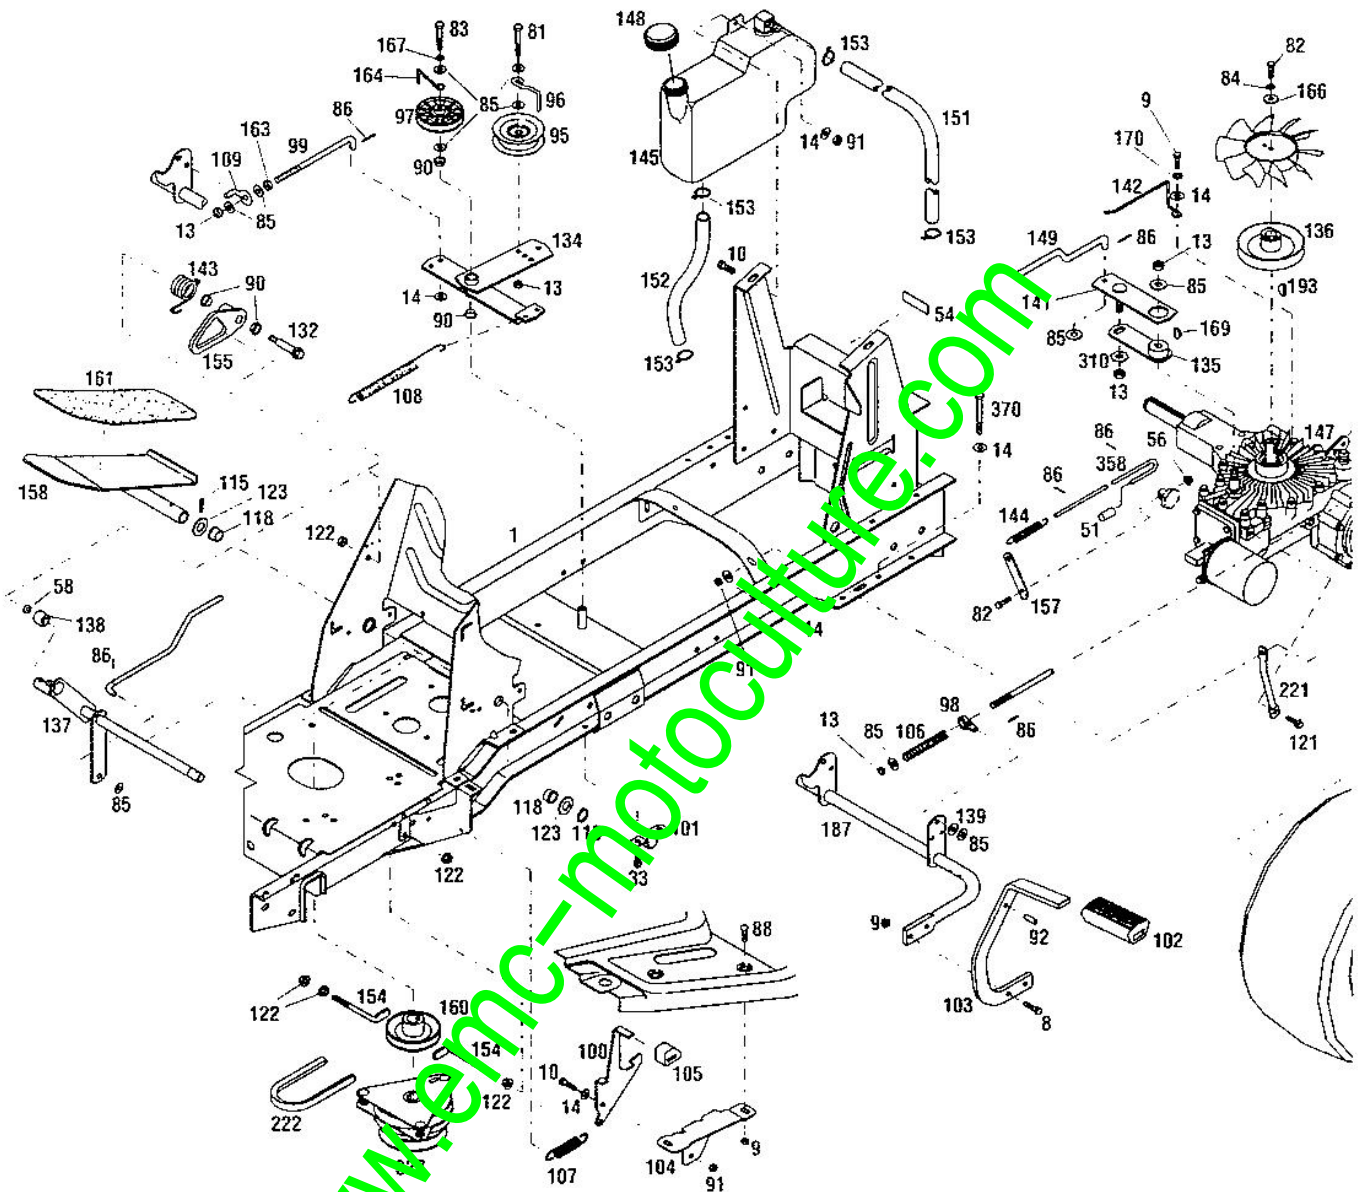

BOLENS TRACTOR

S/N 130460100101 - 130460199999

EATON 851 HYDRO TRANSMISSION ASSEMBLY

Ref #	Part #	Description	Qty.	Ref #	Part #	Description	Qty.
1	1766050001	Frame Ass'y	1	56	1186389	Fl. Nut, 1/4-20	1
8	1100045	Hex Hd. Cap Screw, 5/16-18 x 1	2	58	1734398	Top Lock Nut, 1/4-20	5
9	1186391	Fl. Nut, 5/16-18	4	81	1100048	Hex Cap Screw, 3/8-16 x 2	1
10	1100044	Hex Hd. Cap Screw, 5/16-18 x 3/4	5	82	1100069	Hex Cap Screw, 1/4-20 x 1	4
13	1733398	Hex Toplock Nut, 3/8-16	5	83	1100086	Hex Cap Screw, 3/8-16 x 1-3/4	1
14	1107382	Flat Washer, 5/16	10	84	1100241	Lock Washer, 1/4 SAE	1
33	1766984	Fl. Lock Screw, 5/16-18 x 3/4	1	85	1107383	Flat Washer, 3/8	6
40	1766242	Special Washer, 3/4 x 2-1/2	2	86	1100346	Cotter Pin, 3/32 x 3/4	6
43	1185689	Retaining Ring	2	88	1186097	Carriage Bolt, 5/16-18 x 5/8	1
51	1767984	Handle Grip	1	90	1715538	Nyltiner Bushing	1
54	1767967	Decal, Transmission Release	1	91	1732499	Lock Nut, 5/16-18	7