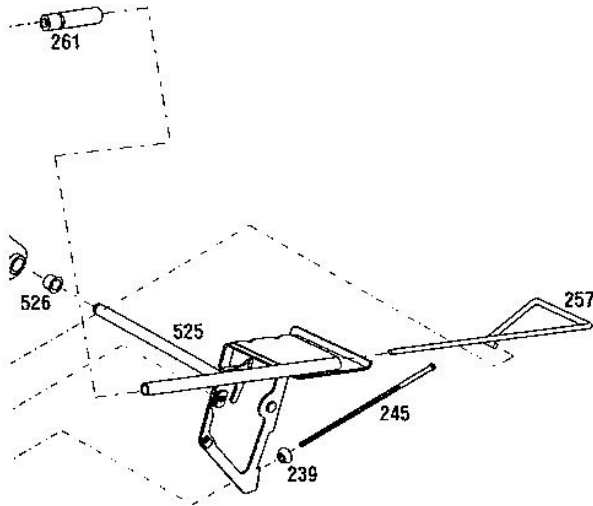

MODELS 13042, 13043,

13046

Ref #	Part #	Description	Qty
247	1766028	Detent Block	1
248	1766029001	Latch.....	1
249	1766048	Height Adjust Screw	1
250	1766057	Lift Clamp	2
251	1766058	Lift Rod (A) (C).....	2
	1766058	Lift Rod (B) (D) (E).....	2
252	1766059	Rear Lift Swivel.....	2
254	1766080	Spacer	2
255	1766174	Extension Spring.....	1
256	1766175	Shoulder Screw	1
257	1766178	Rod	1
259	1766257	Height Adjust Block	1
260	1766259	Height Adjust Collar	1
261	1766340	Lift Grip	1
262	1766376	Snap Bushing Grommet.....	1
276	1766700	Lift Button.....	1
525	1766832001	Lift Handle Ass'y.....	1
526	17664140	Bushing	2
527	1766068001	Lift Ass'y.....	1
528	1185649	Retaining Ring.....	1
529	1768718	Right Lift Link Ass'y (Incl. Ref. 197) ..	1
530	1768717	Left Lift Link Ass'y (Incl. Ref. 197) ...	1

- (A)—Model 13042
- (B)—Model 13043
- (C)—Model 13044
- (D)—Model 13046
- (E)—Model 13047

Ref #	Part #	Description	Qty.
235	1817091	Pinch Pin	1
236	1186329	Fl. Screw, 5/16-18 x 3/4.....	2
237	1187961	Drive Pin, 5/32 x 1	1
239	1714521	Spherical Bearing (not on A).....	1
240	1717942	Special Nut, 5/16-18 (not on A).....	1
241	1738490	Flat Washer, 1/2 x 1	2
242	1763355	Flat Washer, 3/8 x 1-1/2	2
243	1765445	Lift Assist Spring (not on A)	1
244	1765457	Lift Assist Bracket (not on A).....	1
245	1765458	Lift Assist Screw (not on A).....	1
246	1765485	Height Adjust Knob.....	1

17