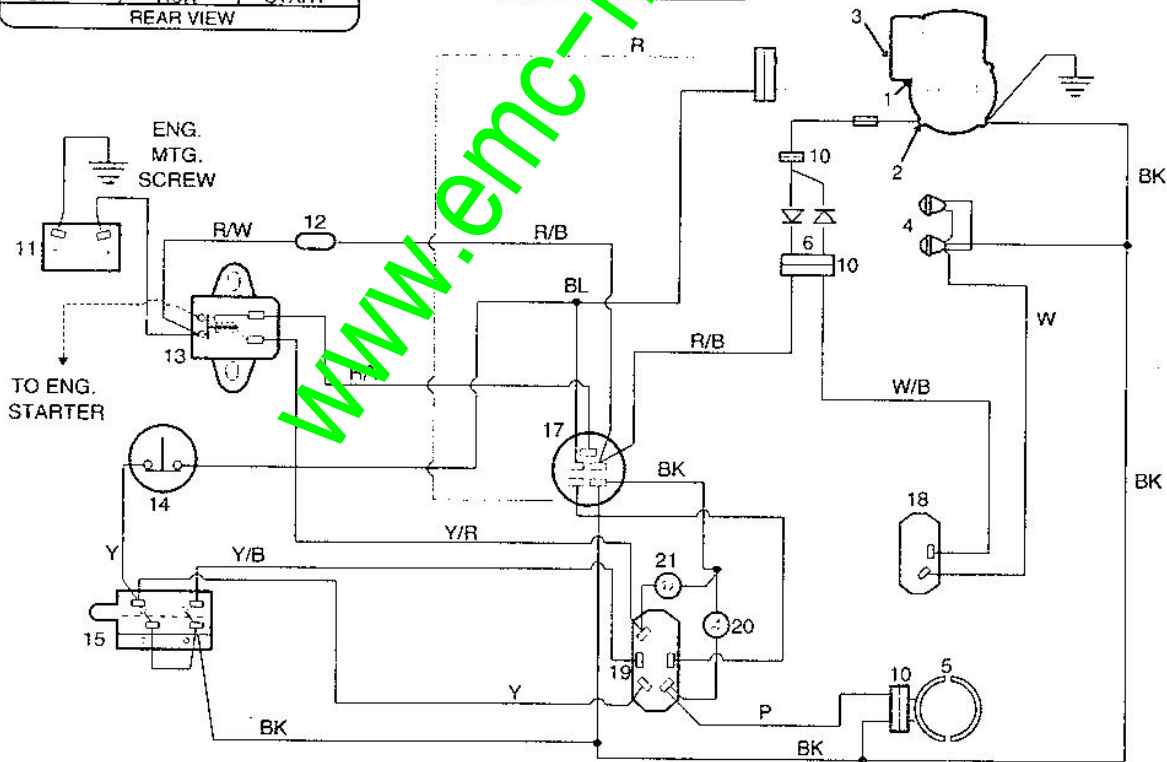

WIRE COLOR CODE

BK	Black
BL	Blue
P	Purple
R	Red
W	White
Y	Yellow
R/W	Red/White
R/B	Red/Black
R/Y	Red/Yellow
Y/R	Yellow/Red
W/B	White/Black