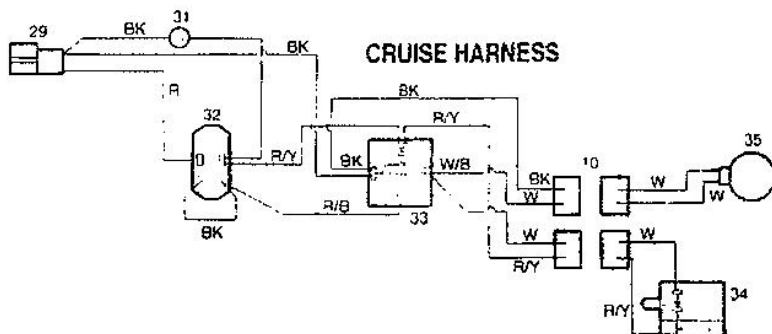

MODEL

13046

WIRING DIAGRAM

WIRE COLOR CODE

BK	Black
BL	Blue
P	Purple
R	Red
W	White
Y	Yellow
R/W	Red/White
R/B	Red/Black
R/Y	Red/Yellow
Y/R	Yellow/Red
W/B	White/Black

ITEM CODE

1	Magneto
2	Alternator
3	Fuel Solenoid
4	Headlights
5	Attachment Clutch
10	Connector
11	Battery
12	Fuse
13	Start Solenoid
14	Seat Switch
15	Brake Switch
17	Key Switch
18	Light Switch
19	Attachment Switch
20	Attachment Light
21	Start Light
24	Ammeter
25	Hourmeter
29	Cruise Socket
30	Cruise Plug
31	Cruise Light
32	Cruise Switch
33	Cruise Relay
34	Cruise/Brake Switch
35	Cruise Magnet