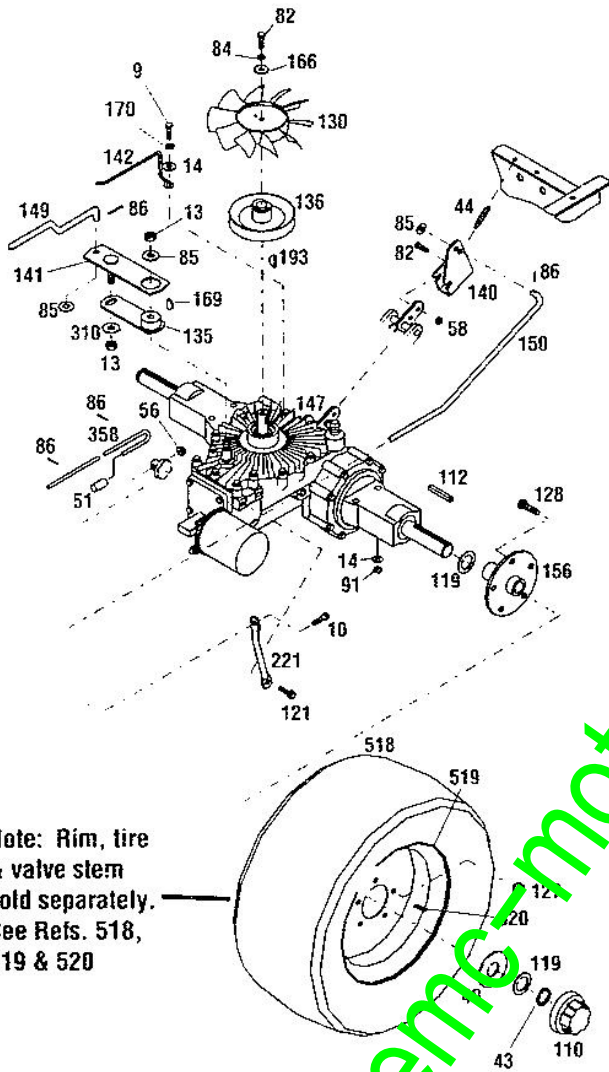

(A)—Model 13042
(B)—Model 13043
(C)—Model 13044

BOLENS TRACTOR

S/N 130460100101 - 130460199999

EATON 851 HYDRO TRANSMISSION ASSEMBLY

Ref #	Part #	Description	Qty.	Ref #	Part #	Description	Qty.
1	1766050001	Frame Ass'y	1	56	1186389	Fl. Nut, 1/4-20	1
8	1100045	Hex Hd. Cap Screw, 5/16-18 x 1	2	58	1734398	Top Lock Nut, 1/4-20	5
9	1186391	Fl. Nut, 5/16-18	4	81	1100048	Hex Cap Screw, 3/8-16 x 2	1
10	1100044	Hex Hd. Cap Screw, 5/16-18 x 3/4	5	82	1100069	Hex Cap Screw, 1/4-20 x 1	4
13	1733398	Hex Toplock Nut, 3/8-16	5	83	1100086	Hex Cap Screw, 3/8-16 x 1-3/4	1
14	1107382	Flat Washer, 5/16	10	84	1100241	Lock Washer, 1/4 SAE	1
33	1766984	Fl. Lock Screw, 5/16-18 x 3/4	1	85	1107383	Flat Washer, 3/8	6
40	1766242	Special Washer, 3/4 x 2-1/2	2	86	1100346	Cotter Pin, 3/32 x 3/4	6
43	1185689	Retaining Ring	2	88	1186097	Carriage Bolt, 5/16-18 x 5/8	1
51	1767984	Handle Grip	1	90	1715538	Nyltiner Bushing	1
54	1767967	Decal, Transmission Release	1	91	1732499	Lock Nut, 5/16-18	7

MODEL 13046

Note: Rim, tire & valve stem sold separately. See Refs. 518, 519 & 520

Ref #	Part #	Description	Qty.
92	1733103	Drive Pin, 5/16 x 3/4	1
95	1756151	Idler Pulley	1
96	1760096	Belt Guide	1
97	1760097	Idler Pulley	1
98	1751848	Clutch Rod	1
99	1765044	Clutch Rod	1
100	1765096	Brake Lock Latch	1
101	1765156	Clip, 3/4	1
102	1765167	Foot Pedal Pad	1
103	1765252	Brake Pedal	1
104	1765257	Brake Lock Bracket	1
105	1765297	Brake Pad	1
106	1765305	Compression Spring	1
107	1985140	Extension Spring	1
108	1765402	Extension Spring	1
109	1765461	Pivot Rod	1
110	1766215	Hub Cap	2