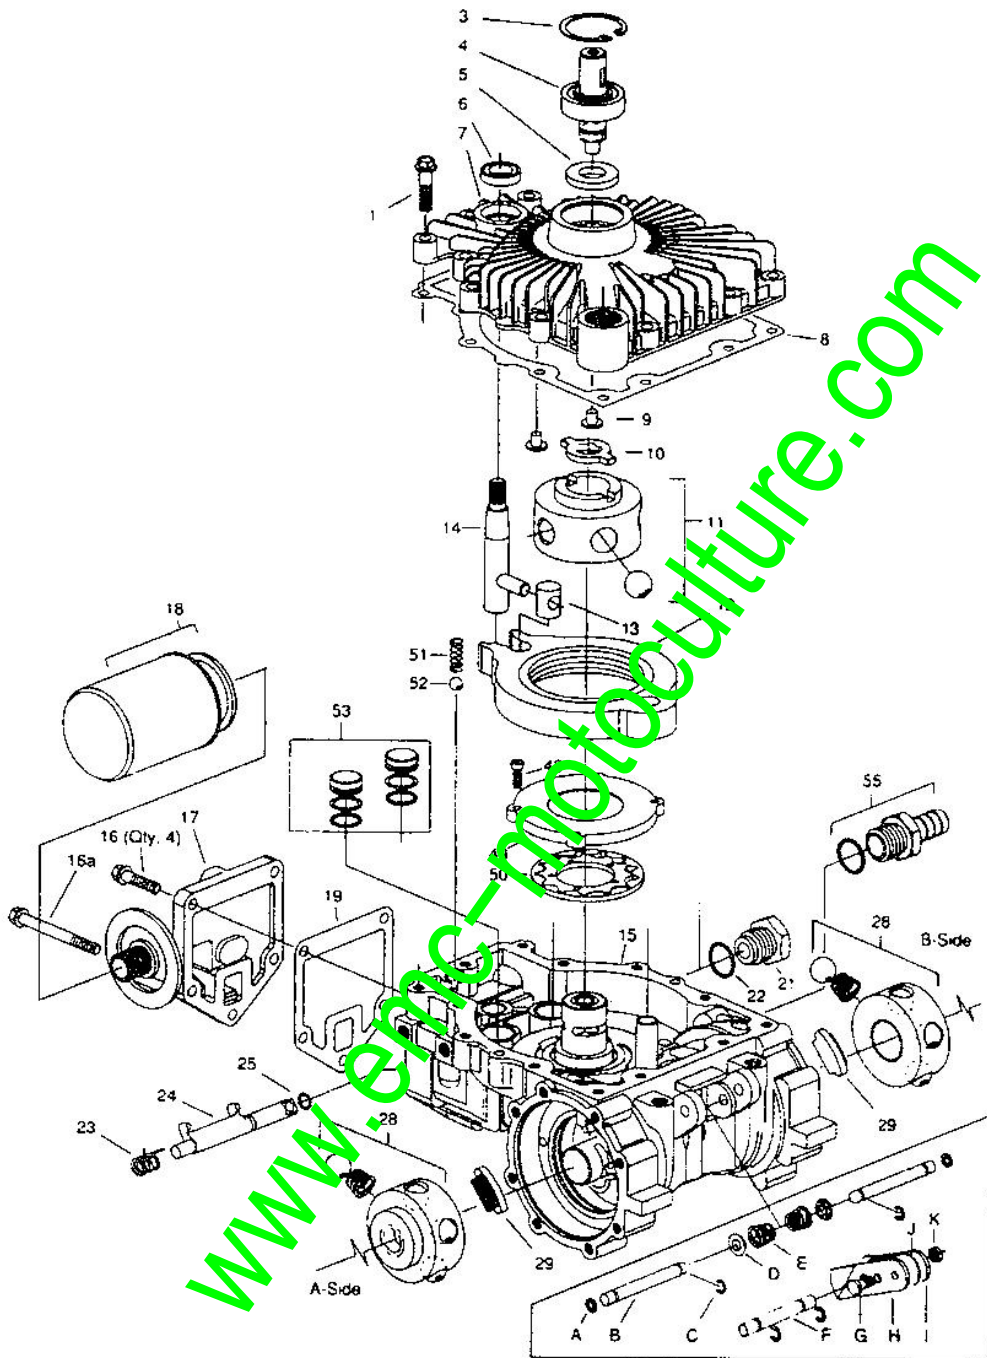

BOLENS TRACTOR

S/N 130460100101 - 13046019999

EATON 851-111 HYDRO TRANSMISSION BREAKDOWN

Ref #	Part #	Description	Qty.
1	1769200	Self Tapping Screw, 1/4-20.....	13
3	1769201	Ring, Retaining, Int.....	1
4	1760892	Shaft, Input (S/A).....	1
5	1760893	Seal input Shaft.....	1
6	1757374	Seal, Control Shaft.....	1
7	1769202	Cover.....	1
8	1769203	Gasket, Cover.....	1

Ref #	Part #	Description	Qty.
9	1769204	Button.....	2
10	1769205	Drive.....	1
11	1769206	Pump Rotor/Ball/Pin (S/A).....	1
12	1769207	Cam Ring.....	1
13	1769208	Insert.....	1
14	1769209	Control Shaft, External Thrd.....	1
15	1769211	Housing (S/A).....	1