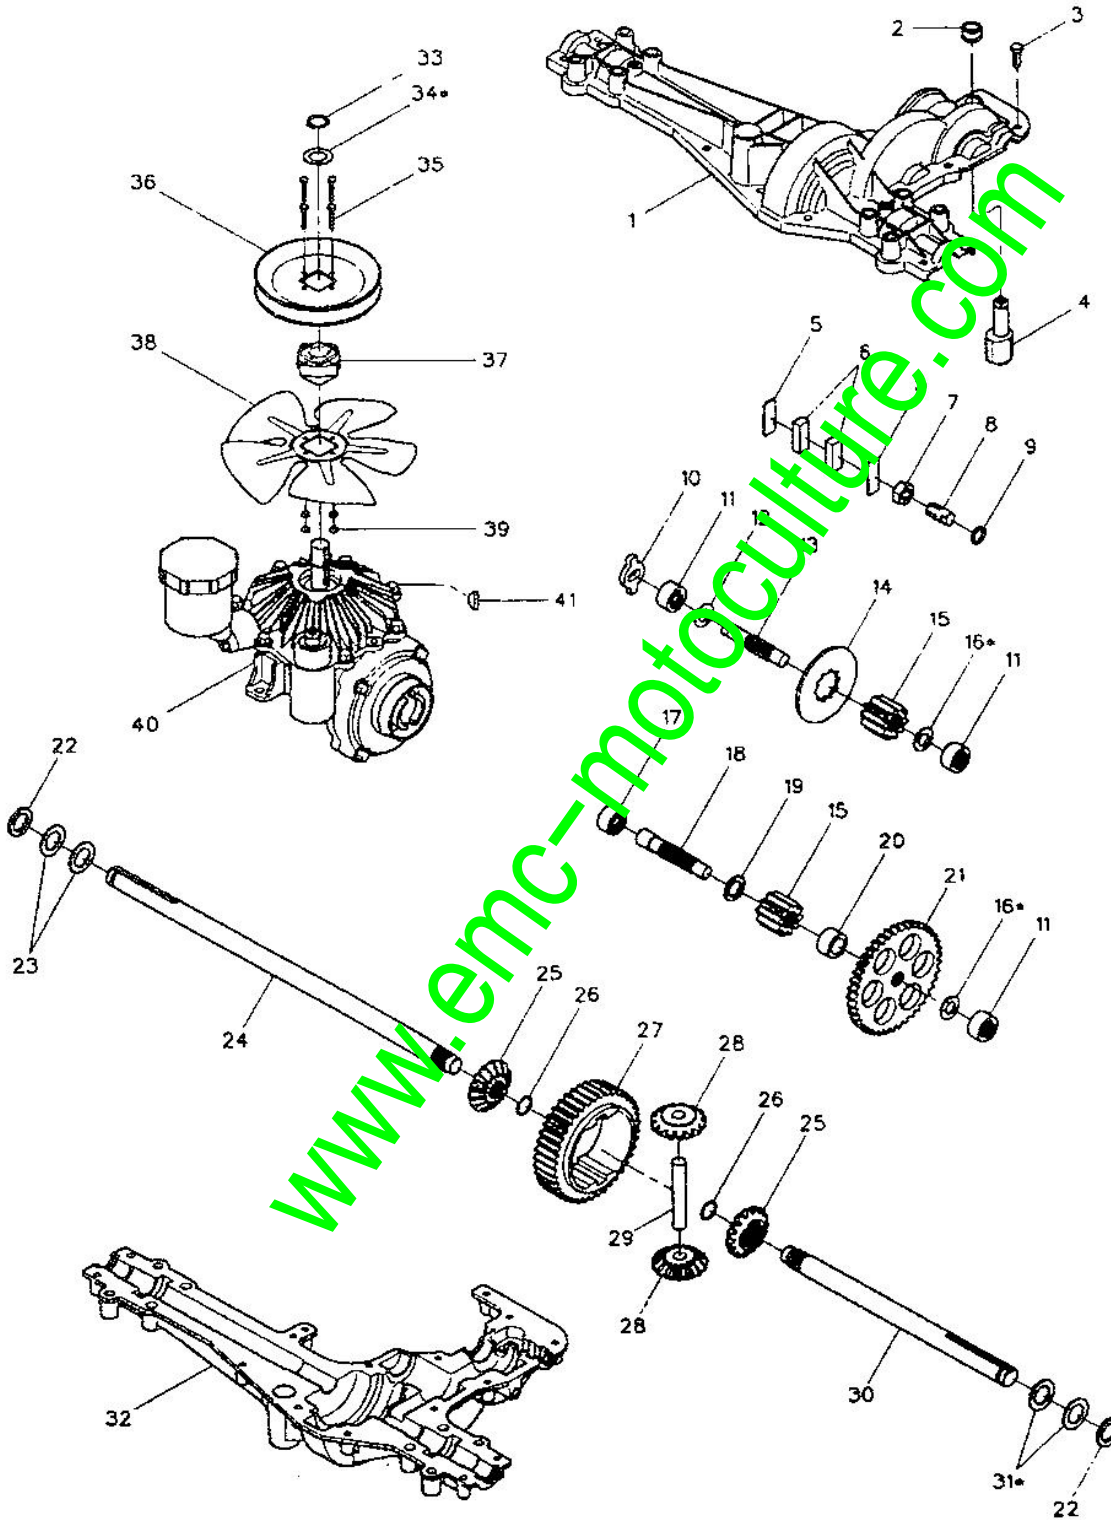

BOLENS TRACTOR

EATON 650 HYRO TRANSMISSION BREAKDOWN

S/N 130420100101 - 130420199999
130430100101 - 130430199999

MODELS 13042, 13043

Ref #	Part #	Description	Qty.	Ref #	Part #	Description	Qty.
1	1769260	Housing, Upper.....	1	23	1769282	Washer, Plain, .758 x 1.25 x .031.....	2
2	1769261	V-Ring	1	24	1769283	Axle, H.....	1
3	1769262	Screw, Tapping, 1/4-20 x .734.....	16	25	1769284	Gear, Miter, 15T.....	2
4	1769263	Ass'y., Shaft & Cam.....	1	26	1769285	Ring, Retaining.....	2
5	1769264	Spacer	2	27	1769286	Gear, Spur, 41T.....	1
6	1769265	Puck, Friction.....	2	28	1769287	Gear, Miter, 15T.....	2
7	1769266	Nut, Locking Jam.....	1	29	1769288	Shaft, Cross.....	1
8	1769267	Stud, Adjustment.....	1	30	1769289	Axle, R.H.....	1
9	1769268	O-Ring	1	31	1769290	Ass'y., Kit, Shim, .750 Shaft.....	1*
10	1769269	Key, Drive	1	32	1769291	Housing, Lower	1
11	1769270	Ass'y., Bearing.....	3	33	1769292	Ring, Retaining.....	1
12	1769271	Washer, Plain, .505 x .942 x .040.....	1	34	1769293	Ass'y., Kit, Shim, .670 Shaft.....	1*
13	1769272	Shaft, Input.....	1	35	1769294	Bolt, Hex Hd., #6-32 x .88.....	4
14	1769273	Disc, Brake.....	1	36	1769295	Pulley, 4.50 Dia.....	1
15	1769274	Gear, Spur, 10T.....	2	37	1769296	Hub.....	1
16	1769275	Ass'y., Kit, Shim, .500 Shaft.....	2*	38	1769297	Fan, 7.00 Dia.....	1
17	1769276	Ass'y., Bearing.....	1	39	1769298	Nut, Lock, #6-32.....	4
18	1769277	Shaft, Idler.....	1	40	1769299	Hst, CW Control Rotation.....	1
19	1769278	Washer, Plain, .632 x 1.00 x .041.....	1	41	1769300	Key, Woodruff, #61.....	1
20	1769279	Spacer, .630 x 1.00 x .549.....	1	42		Grease	1
21	1769280	Gear, Spur, 41T.....	1				
22	1769281	Washer, Neoprene.....	2				

* Use in various combinations to maintain proper clearances.

www.emc-motors.com