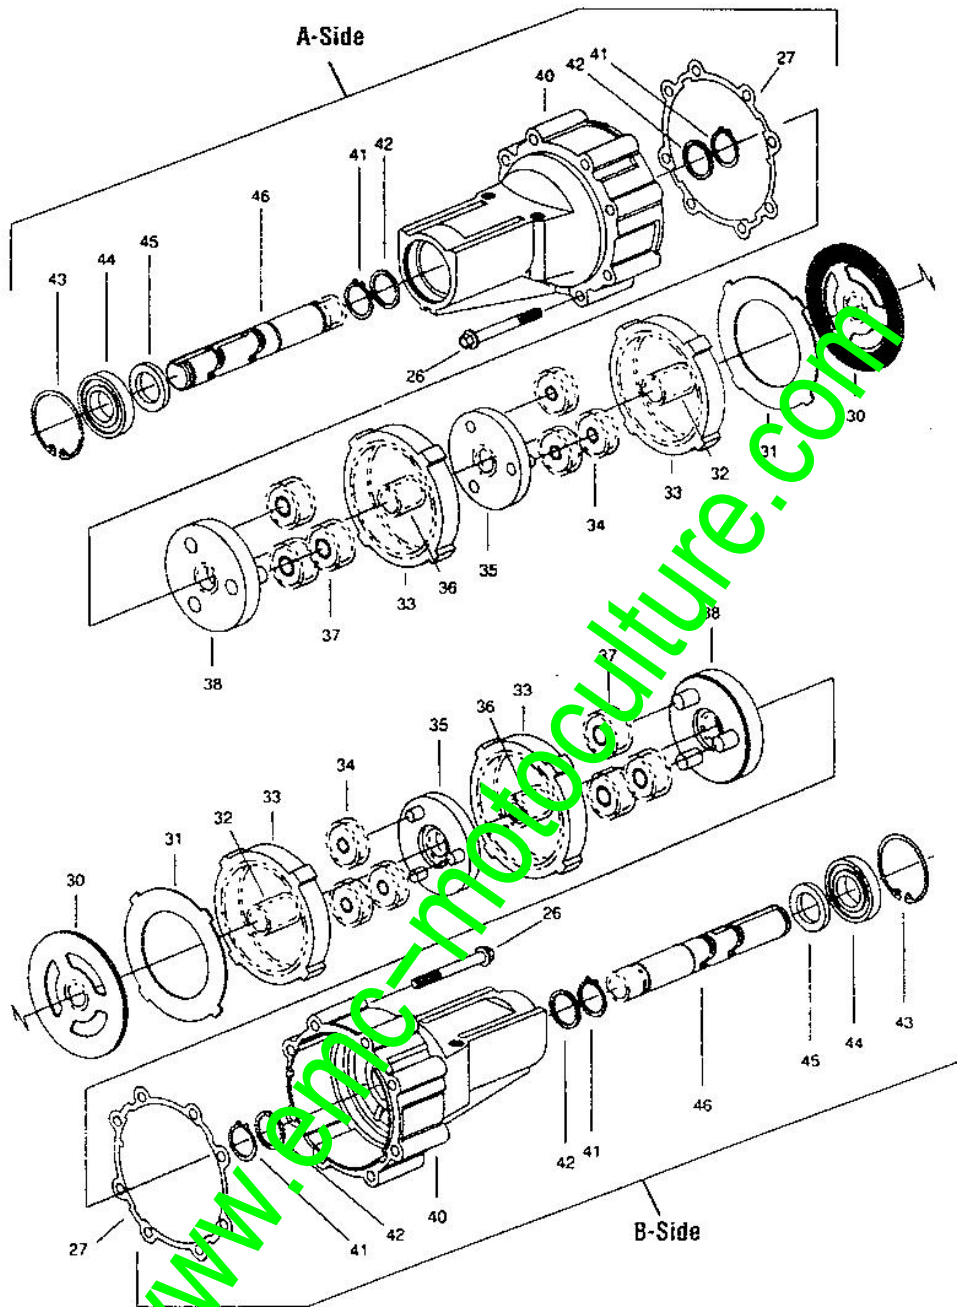

MODELS 13046

Ref #	Part #	Description	Qty.	Ref #	Part #	Description	Qty.
16	1769212	Screw, 1/4-20 Hex Flange	A/R	26	1769218	Screw, 5/16 Hex Flange	16
16a	1769213	Screw, 1/4-20 Hex Flange	1	27	1769219	Gasket, Axle Housing	2
17	1769214	Filter Base "L"	1	28	1769220	15T Motor Rotor/Ball (S/A)	2
18	1769125	Filter	1	29	1769221	Pad, Friction (S/A)	2
19	1769127	Gasket	1	30	1769222	Reaction, Plate	2
21	1769215	Nut, Dump Valve Fitting	1	31	1769223	Plate, Backup	2
22	1769216	Seal, O-ring	1	32	1769224	15T Sun Gear, First	2
23	1769217	Spring, Dump Valve	1	33	1769225	Gear, Ring 57T	4
24	1757376	Bracket, Dump Valve	1	34	1769226	21T Planet Gear (S/A) First	6
25	1757377	Seal, O-ring	1	35	1769227	15T Primary Carrier (S/A)	2

(Continued on following page)