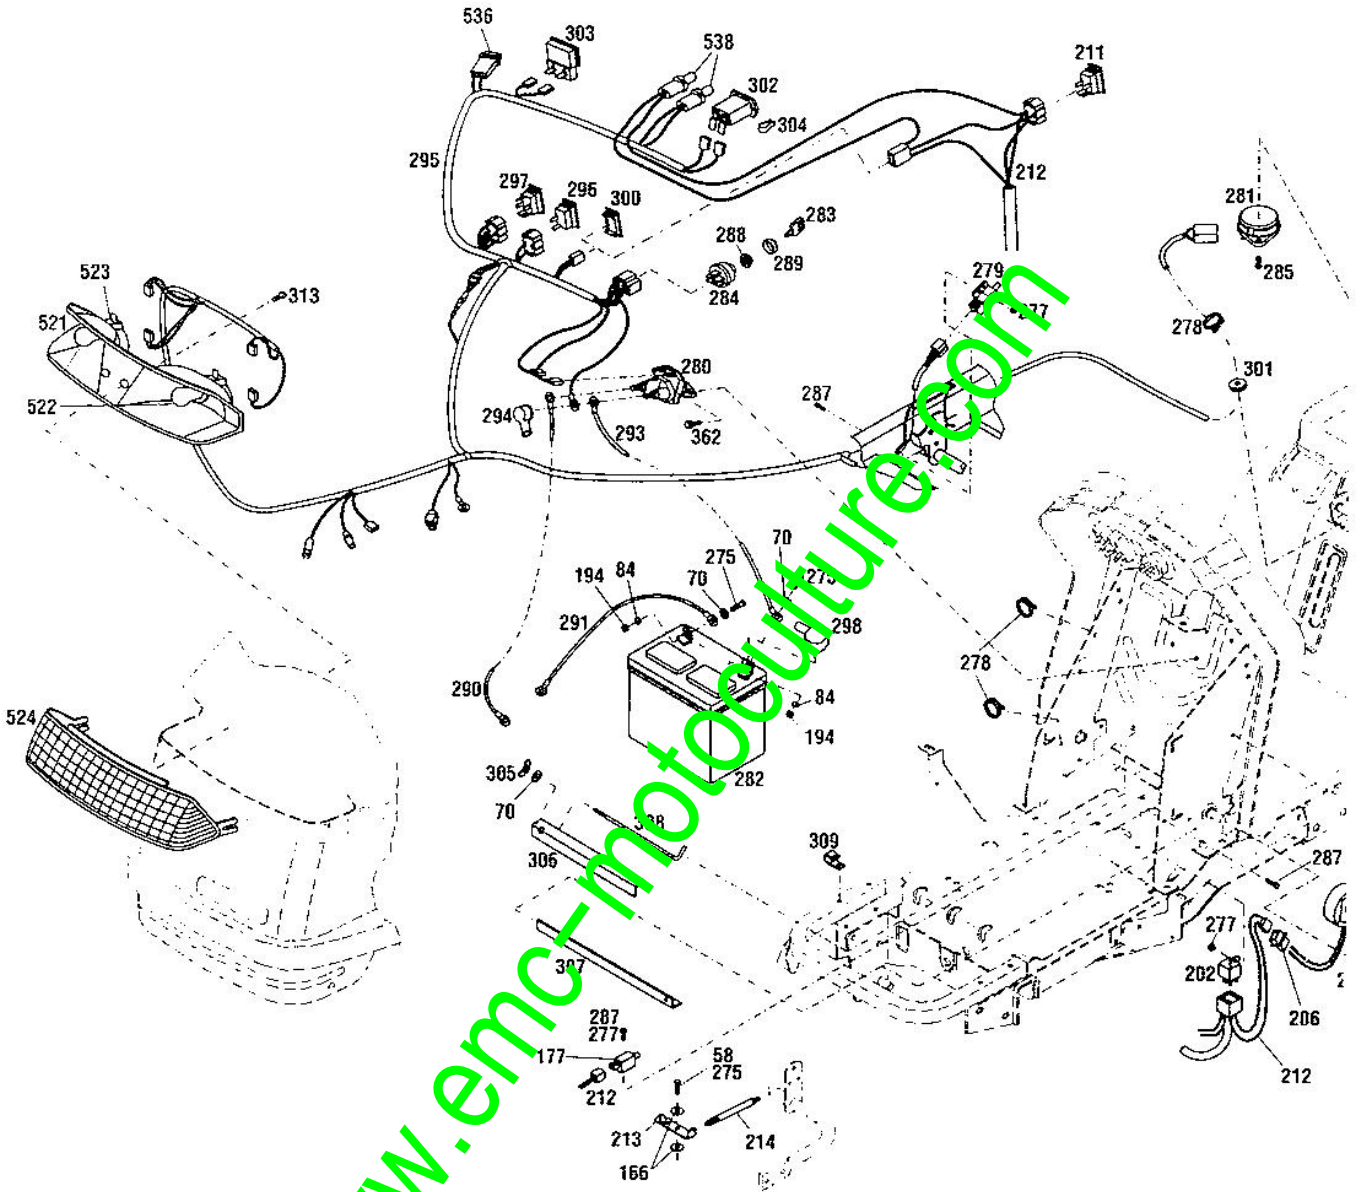

17

BOLENS TRACTOR

ELECTRICAL ASSEMBLY

S/N 130420100101 - 130420199999

130430100101 - 130430199999

130460100101 - 130460199999

Ref #	Part #	Description	Qty.
33	1766984	Fl. Lock Screw, 5/16-18 x 3/4 (C) (E).....	2
58	1734398	Top Lock Nut, 1/4-20 (C) (E).....	1
70	1107381	Flat Washer, 1/4.....	3
84	1100241	Lock Washer, 1/4 SAE.....	2
115	1120210	Drive Pin, 3/16 x 1 (C) (E).....	1
133	1186396	Fl. Nut, 7/16-20 (C) (E).....	1
166	1720883	Washer, 1/4 I.D. x 1-1/4 O.D (C) (E).....	1
177	1748723	Push Button Switch (C) (E).....	1
194	1186229	Hex Nut, 1/4-20.....	2