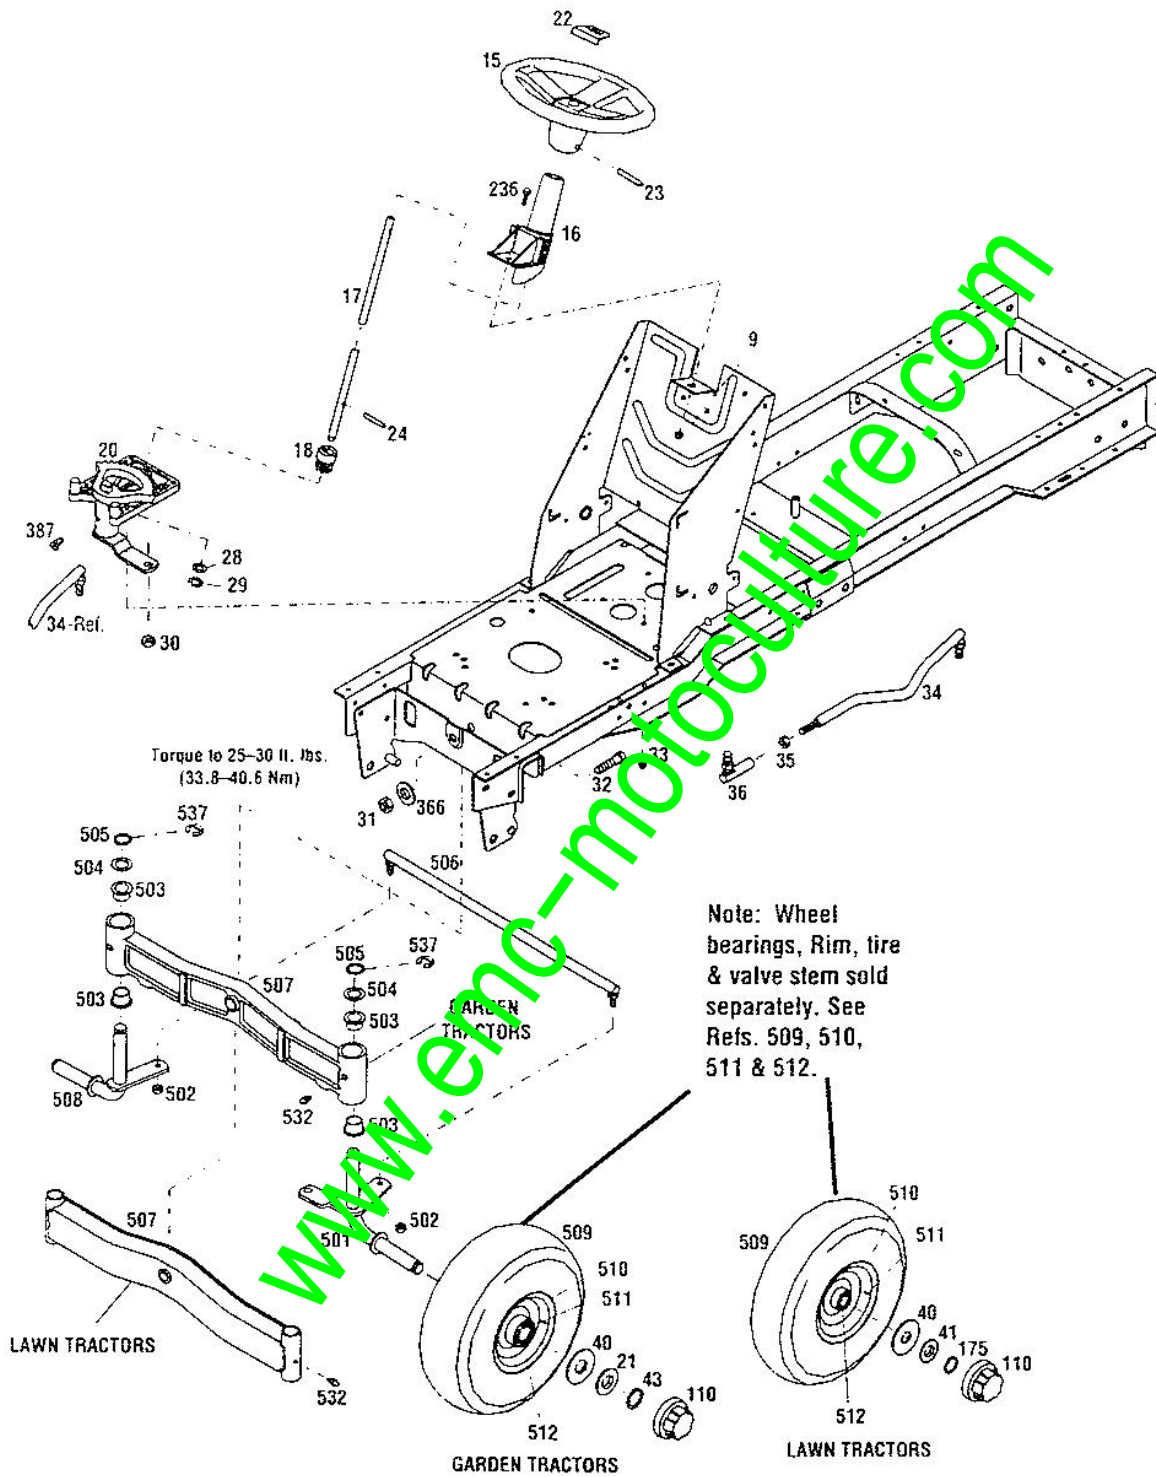

BOLENS TRACTOR

S/N 130420100101 - 130420199999
130430100101 - 130430199999

STEERING ASSEMBLY

130460100101 - 130460199999

MODELS 13042, 13043,

13046

Ref #	Part #	Description	Qty.	Ref #	Part #	Description	Qty.
1	1765435001	Frame Ass'y (A) (B) (C)	1	387	1731504	Grease Fitting	1
	1765440001	Frame Ass'y (D) (E)	1	501	1765263001	L.H. Spindle Ass'y (A) (B) (C)	1
9	1186391	Fl. Nut, 5/16-18	39		1765316001	L.H. Spindle Ass'y (D) (E)	1
15	1766027	Steering Wheel	1	502	1110150	Selflock Nut, 3/8-24	2
16	1765443	Cannon Steer Support	1	503	1764140	Axle Bushings (A) (B) (C)	4
17	1765010	Steering Shaft	1		1752535	Flange Bearing (D) (E)	4
18	1765243	Pinion Gear	1	504	1701447	Special Washer, 3/4 (A) (B) (C)	4
20	1768771	Steering Gear Ass'y	1		1703073	Thrust Washer, 1 (D) (E)	2
21	1703073	Fl. Washer, 1 x 1-1/2	2	505	1185689	Retaining Ring, Ext.	2
22	1766222	Steering Cap	1	506	1765009001	Tie Rod	1
23	1185284	Roll Pin, 1/4 x 2-1/4	1	507	1765169001	Front Axle Casting (A) (B) (C)	1
24	1185348	Drive Pin, 1/4	1		1765322001	Front Axle Casting (D) (E)	1
28	1705092	Special Washer, 5/8 x 1	1	508	1765004001	R.H. Spindle Ass'y (A) (B) (C)	1
29	1177567	Retaining Ring, 5/8	1		1765317001	R.H. Spindle Ass'y (D) (E)	1
30	1768796	Locking Jam Nut, 1/2-20	2	509	1762254	Tire, 15 x 6.00 GRS, (A) (B) (C)	2
31	1758231	Top Lock Nut, 5/8-11	1		1768792	Tire, 16 x 6.50-8, Mult Trac GS (D) (E)	2
32	1767953	Hex Hd. Cap Screw	1*	510	1766073	Rim Ass'y <i>part 161</i>	2
33	1766984	Fl. Lock Screw, 5/16-18 x 3/4	4	511	1718086	Valve Stem	2
34	1765315	Drag Link	1	512	1767273	Wheel Bearings (A) (B) (C)	4
35	1186247	Hex Jam Nut, 1/2-20	1		1756524	Wheel Bearings (D) (E)	4
36	1716180	Bail Joint	1	532	1185976	Grease Fitting	2
40	1766241	Special Washer, 3/4 (A) (B) (C)	4	537	1185388	Retaining Ring (A) (B) (C)	2
	1766242	Special Washer, 3/4 x 2-1/2 (D) (E)	4				
41	1185830	Special Washer, 3/4 x 1-3/8	2				
43	1185689	Retaining Ring (D) (E)	4				
110	1766215	Hub Cap	4				
175	1185388	Retaining Ring	2				
236	1186329	Fl. Screw, 5/16-18 x 3/4	9				
366	1100266	Flat Washer	1				

(A)—Model 13042
(B)—Model 13043
(C)—Model 13044
(D)—Model 13046
(E)—Model 13047

* part 15" 1767273 (13042-13043)
* part 16" 1766073 (13046)