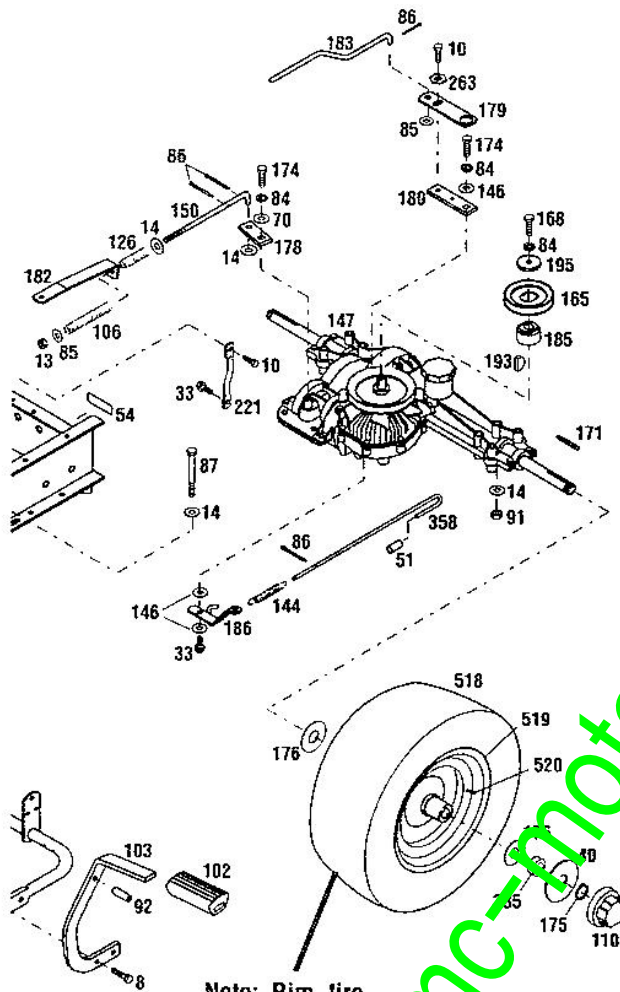

BOLENS TRACTOR

S/N 130420100101 - 130420199999
130430100101 - 130430199999

EATON 650 HYDRO TRANSMISSION ASSEMBLY

Ref #	Part #	Description	Qty.	Ref #	Part #	Description	Qty.
1	1765435001	Frame As'y	1	83	1100086	Hex Cap Screw, 3/8-16 x 1-3/4	1
8	1100045	Hex Hd. Cap Screw, 5/16-18 x 1	3	84	1100241	Lock Washer, 1/4 SAE	3
9	1186391	Fl. Nut, 5/16-18	7	85	1107383	Flat Washer, 3/8	10
10	1100044	Hex Hd. Cap Screw, 5/16-18 x 3/4	4	86	1100346	Cotter Pin, 3/32 x 3/4	7
13	1733398	Hex Top Lock Nut, 3/8-16	3	87	1111609	Hex Cap Screw, 5/16-18 x 2-3/4	4
14	1107382	Flat Washer, 5/16	13	88	1186097	Carriage Bolt, 5/16-18 x 5/8	2
33	1766984	Fl. Lock Screw, 5/16-18 x 3/4	6	90	1715538	Nyliner Bushing	3
40	1766241	Special Washer, 3/4 x 2-1/2	2	91	1732499	Lock Nut, 5/16-18	3
54	1767967	Decal, Transmission Release	1	92	1733103	Drive Pin, 5/16 x 3/4	1
58	1734398	Top Lock Nut, 1/4-20	1	95	1756151	Idler Pulley	1
70	1107381	Flat Washer, 1/4	1	96	1760096	Belt Guide	1
81	1100048	Hex Cap Screw, 3/8-16 x 2	1	97	1760097	Idler Pulley	1

MODEL

13043

Note: Rim, tire
& valve stem
sold separately
See Refs. 518,
519 & 520.

Ref #	Part #	Description	Qty.
99	1765044	Clutch Rod.....	1
100	1765096	Brake Lock Latch.....	1
101	1765156	Clip, 3/4.....	2
102	1765167	Foot Pedal Pad.....	1
103	1765252	Brake Pedal.....	1
104	1765257	Brake Lock Bracket.....	1
105	1765297	Brake Pad.....	1
106	1765305	Compression Spring.....	1
107	1985140	Extension Spring.....	1
108	1765402	Extension Spring.....	1
109	1765461	Pivot Rod.....	1
110	1766215	Hub Cap.....	2