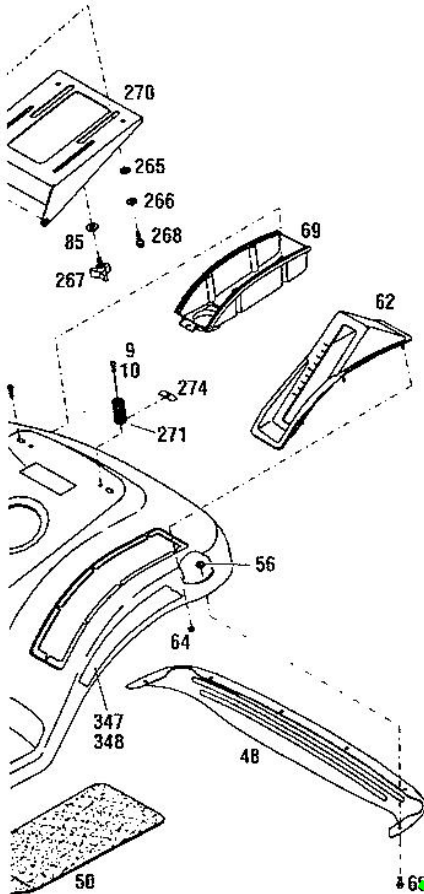

MODELS 13042, 13043,

13046

Ref #	Part #	Description	Qty.
	1766400	Decal, Model (E)	2
77	1186230	Hex Nut, 5/16-18	4
76	1766140	Decal, Fuel Level	1
78	1766142	Decal, Tunnel	1
84	1100241	Lock Washer, 1/4 SAE	2
85	1107383	Flat Washer, 3/8	2
88	1186097	Carriage Bolt, 5/16-18 x 5/8	2
115	1120210	Drive Pin, 3/16 x 1	2
125	1767873001	Upper Heat Shield	1
166	1720883	Washer, 1/4 I.D. x 1-1/4 O.D.	2
170	1100242	Lock Washer, 5/16	4
172	1816081	Soc. Hd. Screw, 1/4-20 x 5/8	2
194	1186229	Hex Nut, 1/4-20	2
198	1767877	Decal, Fuel	1
236	1185329	Fl. Screw, 5/16-18 x 3/4	4
265	1795733	Nylon Washer	2
266	1706732	Bowed Washer	2
267	1734269	Adjusting Knob	2
268	1754125	Shoulder Bolt	2
269	1766075001	Seat Bracket	1
270	1766074001	Seat Support	1
271	1766077	Compression Spring	2
273	1766161	Seat	1
274	1766347	Spring Hold Down Brkt.	2
275	1111599	Screw, 1/4-20 x 5/8	6
292	1766349	Lens (Warning Lights) (A) (B) (D)	1
	1764887	Lens (Warning Lights) (C) (E)	1
313	1185712	Self-Threading Screw	4
342	1767897	Heat Shield Gasket	1
345	1767898	Sealing Strip	1
346	1765397	Decal, Service	1
347	1767887	Decal, L.H. Rear Stripe	1
348	1767888	Decal, R.H. Rear Stripe	1
359	1100913	Hex Hd. Cap Screw, 3/8-16 x 7/8	2
360	1110108	Lock Nut, 3/8-16	2
368	1767995	Pad	1
531	1768715	Rear Fender (Incl. Refs. 78 & 198)	1

Ref #	Part #	Description	Qty.
65	1186309	Fl. Screw, 1/4-20 x 1/2	6
67	1765493	Storage Top	1
68	1765492	Container Cover	1
69	1765494	Storage Container	1
71	1766393	Decal, Front Stripe	1
72	1766391	Decal, Logo	1
73	1766392	Decal, Side Stripe	2
74	1766390	Decal, Logo	2
75	1767817	Decal, Model (A)	2
	1767818	Decal, Model (B)	2
	1766399	Decal, Model (C) (D)	2

- (A)—Model 13042
- (B)—Model 13043
- (C)—Model 13044
- (D)—Model 13046
- (E)—Model 13047