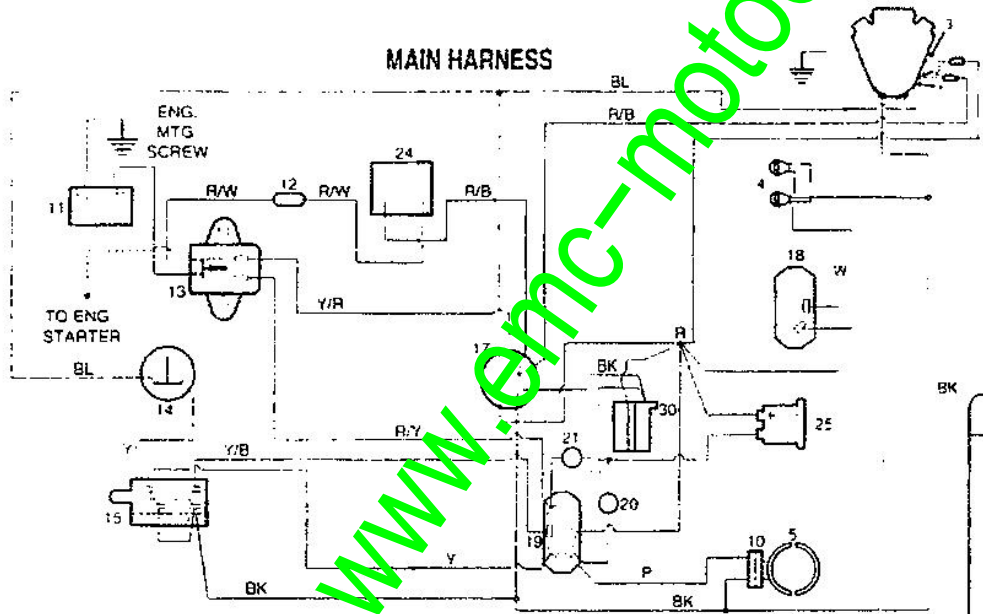

WIRE COLOR CODE

BK	Black
BL	Blue
P	Purple
R	Red
W	White
Y	Yellow
R/W	Red/White
R/B	Red/Black
R/Y	Red/Yellow
Y/R	Yellow/Red
W/B	White/Black