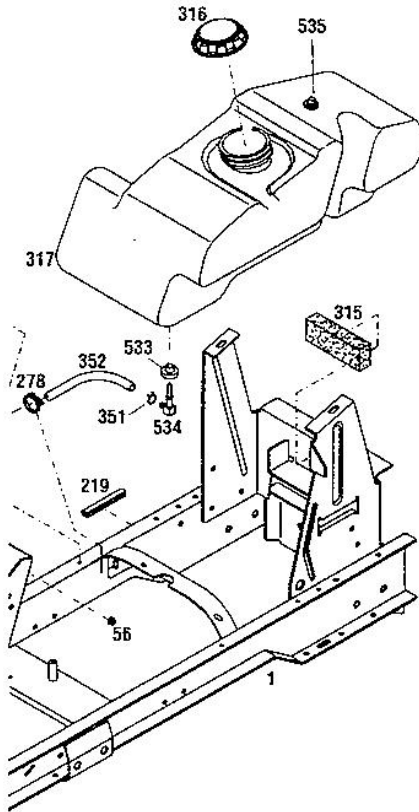

MODELS

13046

Ref #	Part #	Description	Qty.
324	1766299	Muffler	1
325	*	Engine, 16 HP (C) (D).....	1
	*	Engine, 18 HP (E)	1
327	1755341	Electric Clutch.....	1
328	1744455	Special Washer.....	1
329	1767165	Hex Hd. Cap Screw, 7/16-20 x 3-1/4	1
331	1754787	Clutch Retainer	1
332	1748146	Sq. Key, 1/4 x 2-1/2.....	1
333	1766119001	Control Mounting Bracket.....	1
334	1100244	Spring Lockwasher, 7/16.....	1
335	1762042	Hex Hd. Screw, 3/8-16 x 1.....	2
351	1750687	Hose Clamp	2
352	1767879	Fuel Line	1
355	1767903001	Muffler Bracket	1
513	172749	Fuel Filter	1
514		Muffler Gasket	2
515	1700069	Hex Hd. Screw, 1/4-20 x 1.....	4
516	1100241	Lock Washer, 1/4.....	4
533	1738433	Bushing	1
534	1751477	Fuel Tank Elbow.....	1
535	1768804	Fuel Tank Vent.....	1

* Purchase engine parts form your Briggs & Stratton dealer. Refer to engine for type and code.

- (C)—Model 13044
- (D)—Model 13046
- (E)—Model 13047

Ref #	Part #	Description	Qty.
275	1111599	Screw, 1/4-20 x 5/8.....	4
278	1735531	Cable Tie.....	5
315	1766341	Fuel Tank Pad	1
316	1766188	Fuel Cap.....	1
317	1765404	Fuel Tank (Incl. Refs. 533, 534 & 535)	1
318	1758800	Throttle Control.....	1
319	1755926	Choke Control.....	1
320	1766327	Oil Drain Hose.....	1
321	1766326	Oil Drain Cap.....	1
322	1766325	Oil Valve Ass'y	1
323	1766121	Control Knob	2