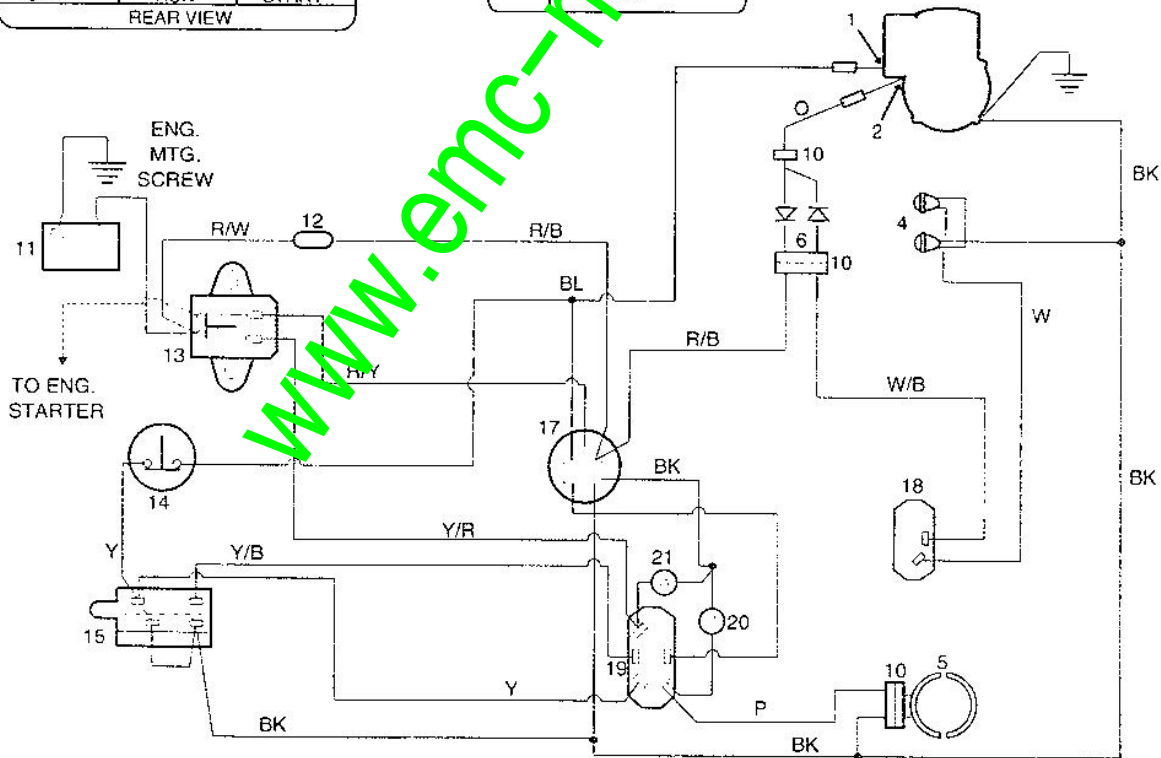

WIRE COLOR CODE

BK	Black
BL	Blue
P	Purple
R	Red
W	White
Y	Yellow
R/W	Red/White
R/B	Red/Black
R/Y	Red/Yellow
Y/R	Yellow/Red
W/B	White/Black