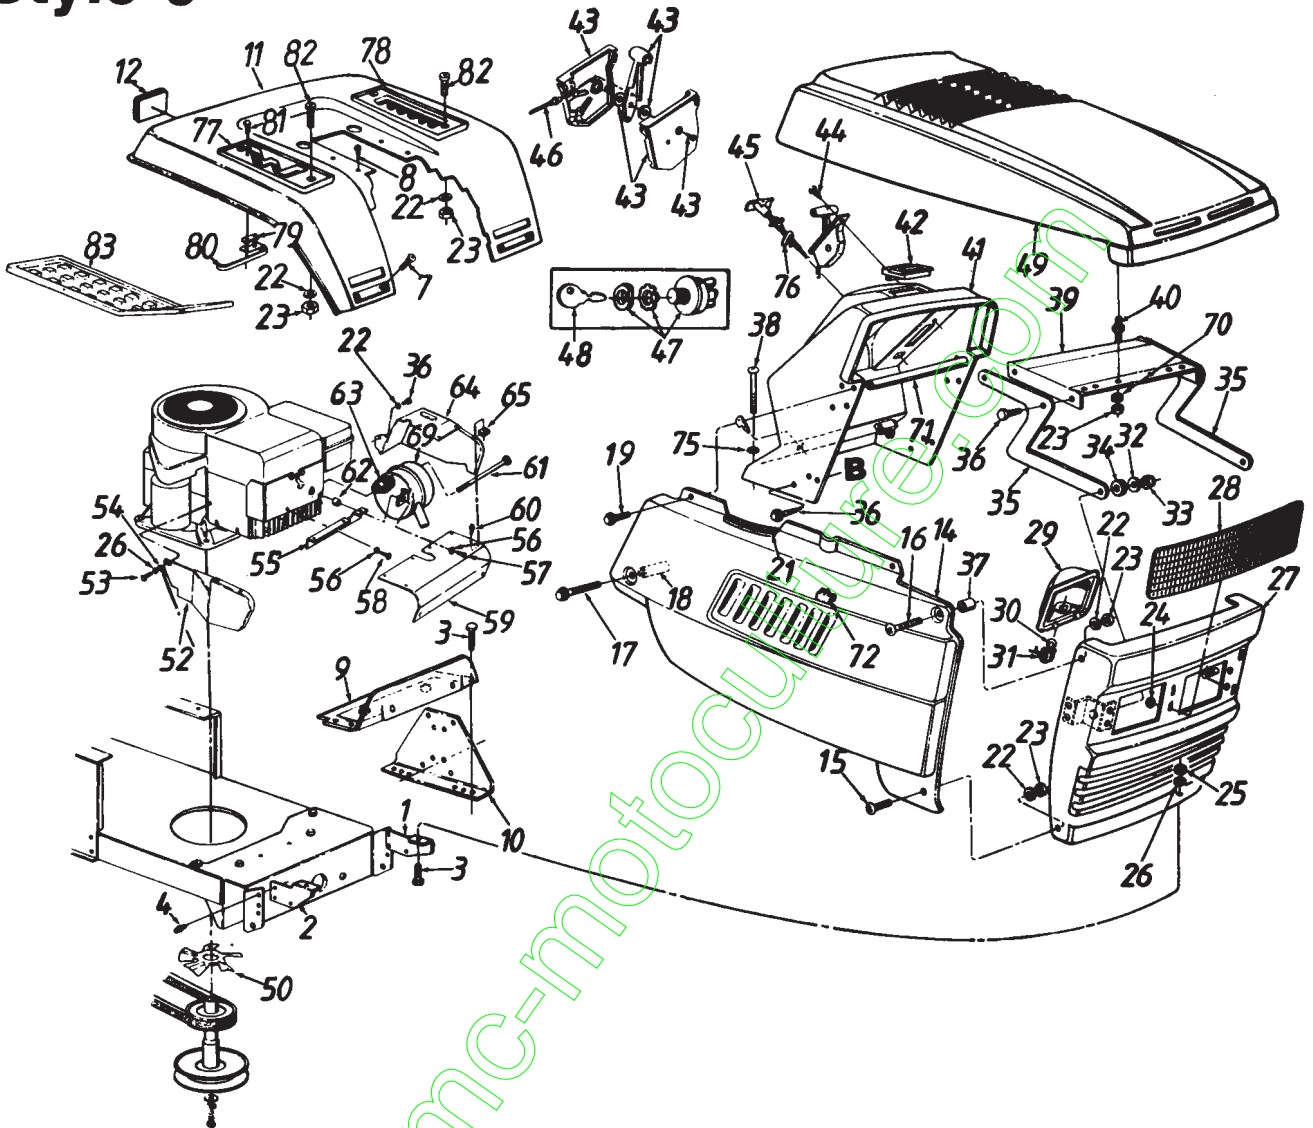

Keep this sheet with your owner's guide for ordering replacement parts.

Style 9

PARTS LIST FOR MODEL 759 LAWN TRACTOR

REF. NO.	PART NO.	CODE	DESCRIPTION	REF. NO.	PART NO.	CODE	DESCRIPTION
1	15821		Grille Mtg. Brkt.—L.H.	43	831-0823A		Throttle Control Box Ass'y.
2	15822		Grille Mtg. Brkt.—R.H.	44	710-0919		Mach. Scr. #10 x .44" Lg.
3	710-0118		Hex Bolt 5/16-18 x .75" Lg.	45	746-0616A		Choke Control
4	710-0607		Hex Wash. Hd. Tap Scr. 5/16-18 x .5" Lg.	46	746-0501		Throttle Control Wire
7	710-0167		Carriage Bolt 1/4-20 x .5" Lg.	47	725-0267		Ignition Switch
8	710-0726		Hex Wash. Hd. Tap Scr. 5/16 x .75" Lg.	48	725-0201		Ignition Key
9	17633	N	Support Bracket	49	731-1054		Hood
10	17300D	N	Dash Support Bracket	50	17199		Cooling Fan
11	17326A	N	Rear Fender	52	16811		Muffler Heat Shield—R.H.
12	730-3000		Reflector (Optional)	53	710-0323		Truss Mach. Scr. 5/16-18 x .75" Lg.
14	17308		Side Panel—R.H.	54	725-0980		Ground Wire
	17309		Side Panel—L.H.	55	16813		Heat Shield Bracket
15	710-0286		Truss Mach. Scr. 1/4-20 x .5" Lg.	56	736-0175		Spr. Wash. 1/4" I.D.
16	710-0166		Truss Mach. Scr. 1/4-20 x 1.0" Lg.	57	710-0252		Hex Bolt 1/4-20 x .85" Lg.*
17	710-1026		Hex Wash. TT-Tap Scr. 1/4-20 x 1.75" Lg.	58	710-0294		Hex Bolt 1/4-20 x 3/8" Lg.*
18	750-0768		Spacer .26" I.D. x 1.32"	59	16812		Muffler Heat Shield—Front
19	710-0642		Hex Rolling Tap Scr. 1/4-20 x .75" Lg.	60	710-0224		Hex AB-Tap Scr. #10 x .5" Lg.
21	731-0511-12		Trim Strip—12" Lg.	61	738-0636		Shoulder Bolt
22	736-0329		L-Wash. 1/4" I.D.*	62	750-0709		Spacer
23	712-0287		Hex Nut 1/4-20 Thd.*	63	721-0208		Exhaust Gasket
24	726-0201		Speed Nut 5/16" Thd.	64	16801		Muffler Heat Shield—L.H.
25	712-0267		Hex Nut 5/16-18 Thd.*	65	712-0147		Speed Nut #10-24 Thd.
26	736-0119		L-Wash. 5/16" I.D.*	69	751-0465		Muffler
27	17410		Grille Ass'y.		751-0464		Muffler (Low Noise)
28	731-1044		Headlight Lens	70	736-0270		Bell-Wash. .265" I.D. x .75"
29	731-0705		Headlamp Housing	71	749-0814		Grille Support Tube
30	725-0963		Headlamp	72	726-0152		Mounting Clamp
31	725-1058A		Twist Lock Lamp Socket	73	736-0607		External L-Wash. 5/16" I.D.
32	736-0242		Bell-Wash. .345" I.D. x .88"	75	726-0233		Retaining Nut
33	712-0429		Hex L-Nut 5/16-18 Thd.	76	17782		Choke Retainer
34	735-0126		Rubber Washer	77	731-1147		Forward/Reverse Index Brkt.
35	17273		Hood Hinge	78	731-1069		7-Speed Index Brkt.
36	710-0599		Hex Wash. Hd. B-Tap Scr. 1/4-20 x .5" Lg.	79	726-0222		Insulator Nut Plate
37	750-0218		Spacer .262" I.D. x .31"	80	725-0759		Reverse Safety Switch
38	710-0111		Carriage Bolt 1/4-20 x 1.25" Lg.	81	710-0227		Hex Wash. Hd. AB-Tap Scr. #8 x .5" Lg.
39	16903		Hood Plate	82	710-0924		Truss Mach. Scr. 1/4-20 x .75" Lg.
40	710-1034		Double Ended Stud 1/4-20 Thd.	83	731-0909		Rubber Foot Pad—L.H. (Optional)
41	731-1048	N	Dash		731-0910		Rubber Foot Pad—R.H. (Optional)
42	725-0925		Ammeter				

PARTS LIST FOR ELECTRICAL DIAGRAM

REF. NO.	PART NO.	CODE	DESCRIPTION	REF. NO.	PART NO.	CODE	DESCRIPTION
1	725-0514A		Battery	10	725-0197		Cable Tie
2	725-1426	N	Solenoid	11	725-0803C	N	Safety Switch (Deck)
3	725-1625		Fuse 7.5 Amp	12	725-0759		Safety Switch (Reverse)
4	725-0634		Light Switch	13	725-1058A		Twist Lock—Bulb Socket
5	725-0925		Ammeter	14	725-0963		Bulb
6	725-0267		Ignition Switch	15	725-1303		Safety Switch (Seat)
7	725-3169A	N	Safety Switch (Clutch)	16	725-1439		Safety Switch (Seat)
8	725-1081		Electric Wire—30" Lg.	21	725-0980		Ground Wire 7.5" Lg.
9	629-0025	N	Wire Harness	22	725-1399		Extension Wire

REPLACEMENT PARTS • P.O. BOX 360900 • CLEVELAND, OHIO 44136