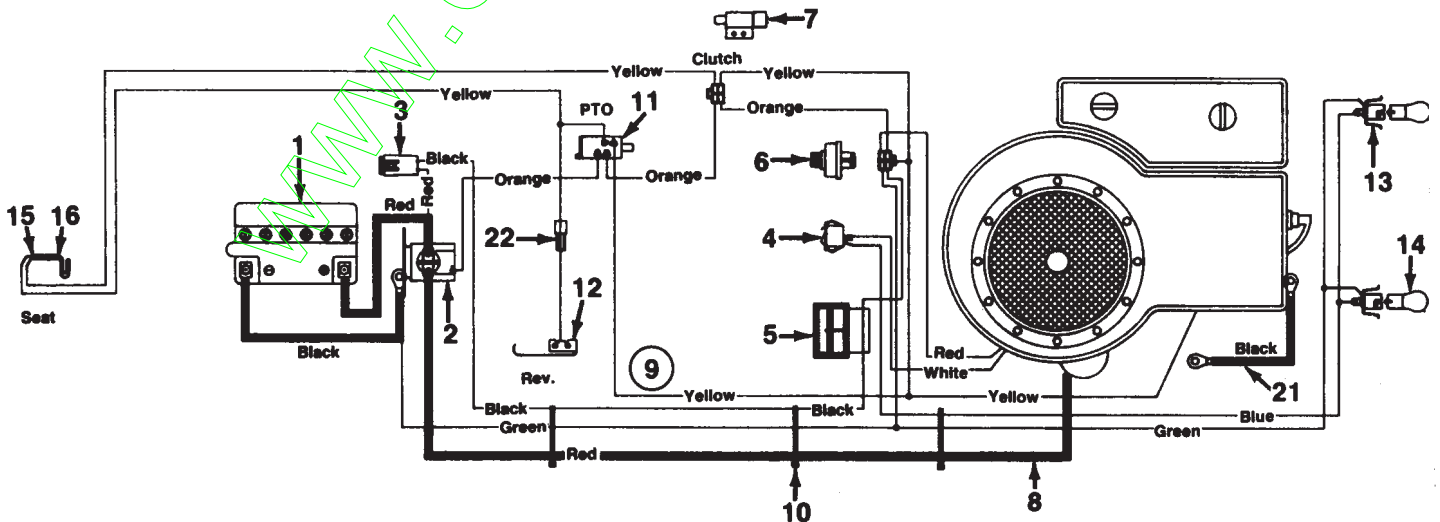

ELECTRICAL DIAGRAM