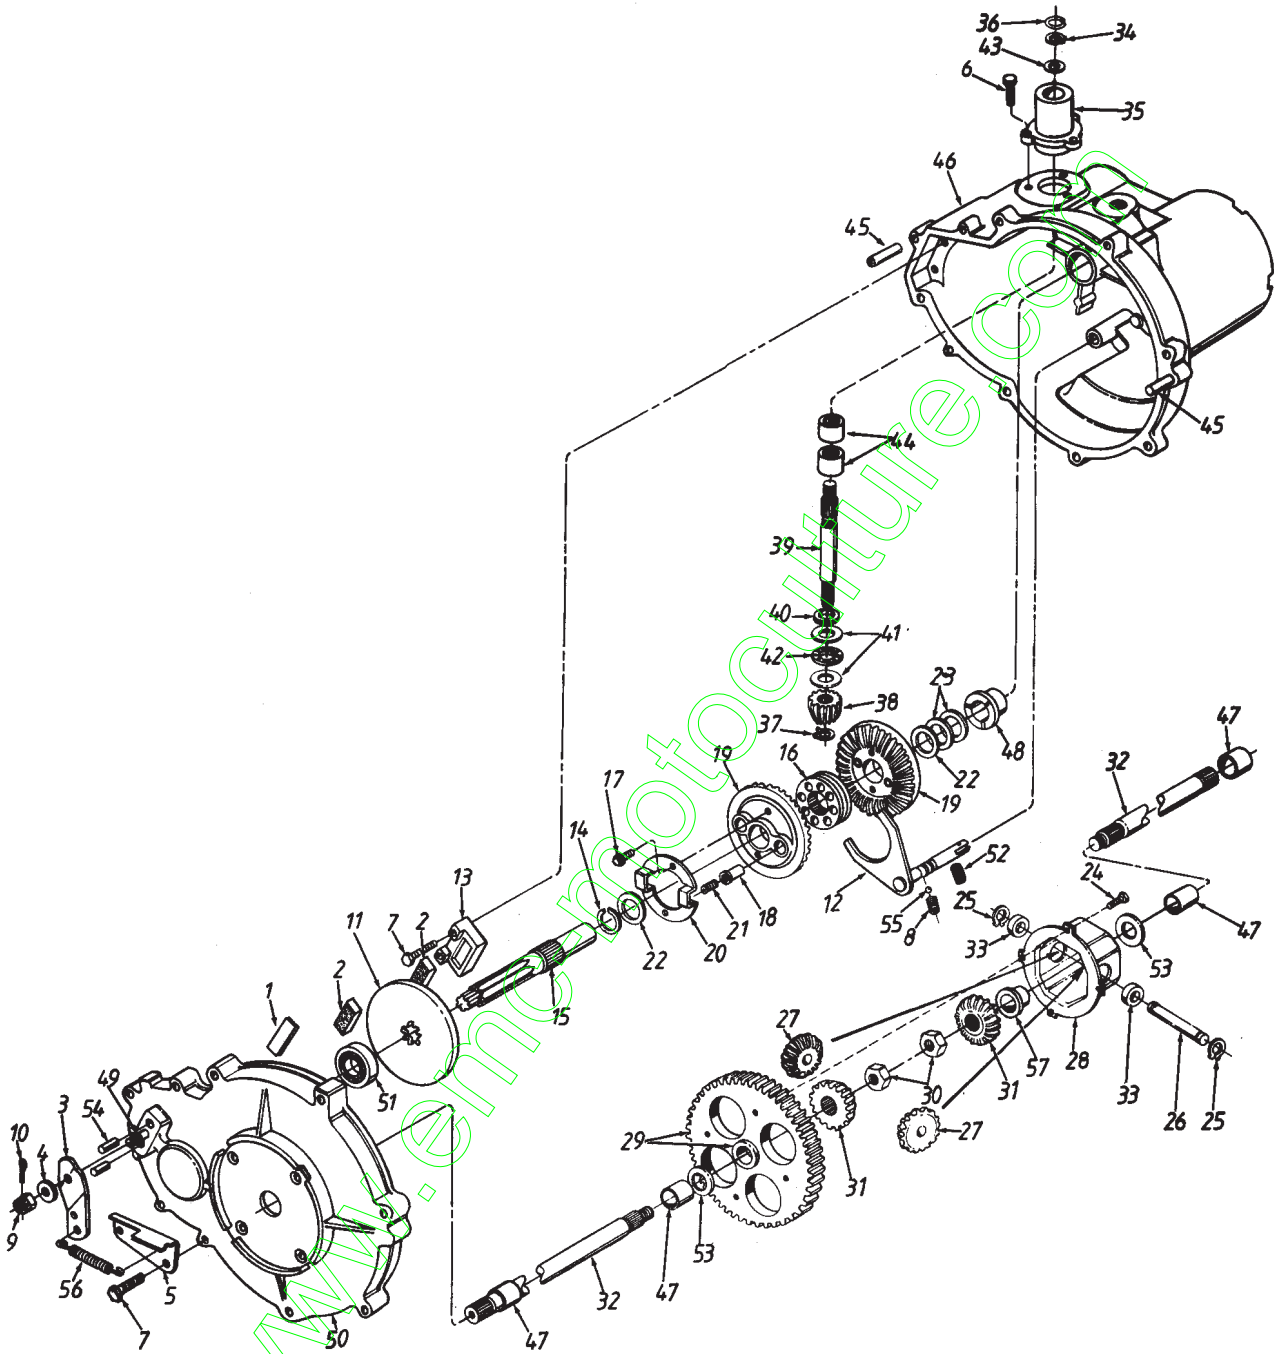

Models 750 thru 759

**TRANSAXLE COMPLETE
PART NO. 618-0034**

Models 750 thru 759

PARTS LIST FOR MODELS 750 THRU 759 LAWN TRACTORS

REF. NO.	PART NO.	CODE	DESCRIPTION	REF. NO.	PART NO.	CODE	DESCRIPTION
1	717-0682		Puck Plate	29	717-1254		Differential Gear Ass'y.
2	761-0200	N	Brake Puck				w/Bearing
3	717-0772A	N	Actuating Arm	30	712-0200A		Hex Ins. L-Nut 1/2-20 Thd.
4	736-0371		Fl-Wash. 11/32" I.D. x 7/8" O.D.	31	717-1019		Miter Gear
5	17841		Brake Stop Brkt.	32	717-1197		Axle
6	710-0433		Hex Bolt 1/4-20 x .62" Lg. (Special)	33	750-0787		Differential Thrust Spacer
7	710-0809		Hex Tap Scr. 1/4-20 x 1.25" Lg.	34	716-0171		Retainer Ring
8	732-0863		Spring Detent	35	717-1228		Input Bearing Housing
9	712-0335		Castle Nut 5/16-24 Thd.	36	732-0614		Wire Ring
10	714-0111		Cotter Pin 3/32" Dia. x 1" Lg.	37	716-0108		Retaining Ring
11	718-0184		Brake Disc	38	717-0633		Pinion Input 14T
12	717-1102		Shifter Ass'y.	39	711-0861	N	Input Shaft
13	717-1217		Brake Puck Holder	40	721-0178		Seal 5/8" I.D.
14	716-0175		Retaining Ring	41	736-0419		Thrust Wash. .621" I.D. x 1.12"
15	717-1093		Shaft Drive	42	741-0469		Thrust Bearing
16	717-1268		Shift Collar	43	736-0349		Fl-Wash. 5/8" I.D. x 1.0" O.D.
17	710-0653		Hex Wash. Hd. Tap Scr. 1/4-20 x .38" Lg.	44	741-0335		Needle Brg. 5/8" x 1/2" Lg.
18	717-1184		Drive Pin	45	715-0209		Dowel Pin
19	717-1275		Bevel Gear Ass'y. (Incl. Ref. Nos. 17, 18, 20 and 21)	46	717-1235		R.H. Housing
20	717-1269		Spring Retaining Plate	47	741-0340		Sleeve Bearing 3/4" I.D.
21	732-0590		Drive Spring	48	741-0548		Flange Bearing .906" I.D.
22	736-0444		Fl-Wash. .915" I.D. x 1.5" O.D.	49	717-0796		Sq. Head Bolt 5/16-24 Thd.
23	736-0454		Fl-Wash. .915" I.D. x 1.37" O.D.	50	717-1234		L.H. Housing
24	710-0862A	N	Pan Hd. Scr. 1/4-20 x .5" Lg.	51	741-0124		Ball Bearing .669" I.D.
25	716-0184		Snap Ring	52	710-3006		Set Screw 5/16-18 x 3/8" Lg.
26	711-0918	N	Cross Shaft	53	736-0445		Fl-Wash. .76" I.D. x 1.5" O.D.
27	717-1020		Miter Gear 15T	54	741-0343		Brake Actuating Pin
28	717-1252		Differential Can Assembly	55	741-0862		Ball Detent
				56	732-0545		Ext. Spring 1.14" Lg.
				57	741-0552		Differential Flange Brg.
				—	618-0034	N	Transaxle Complete

www.emc-motors.com