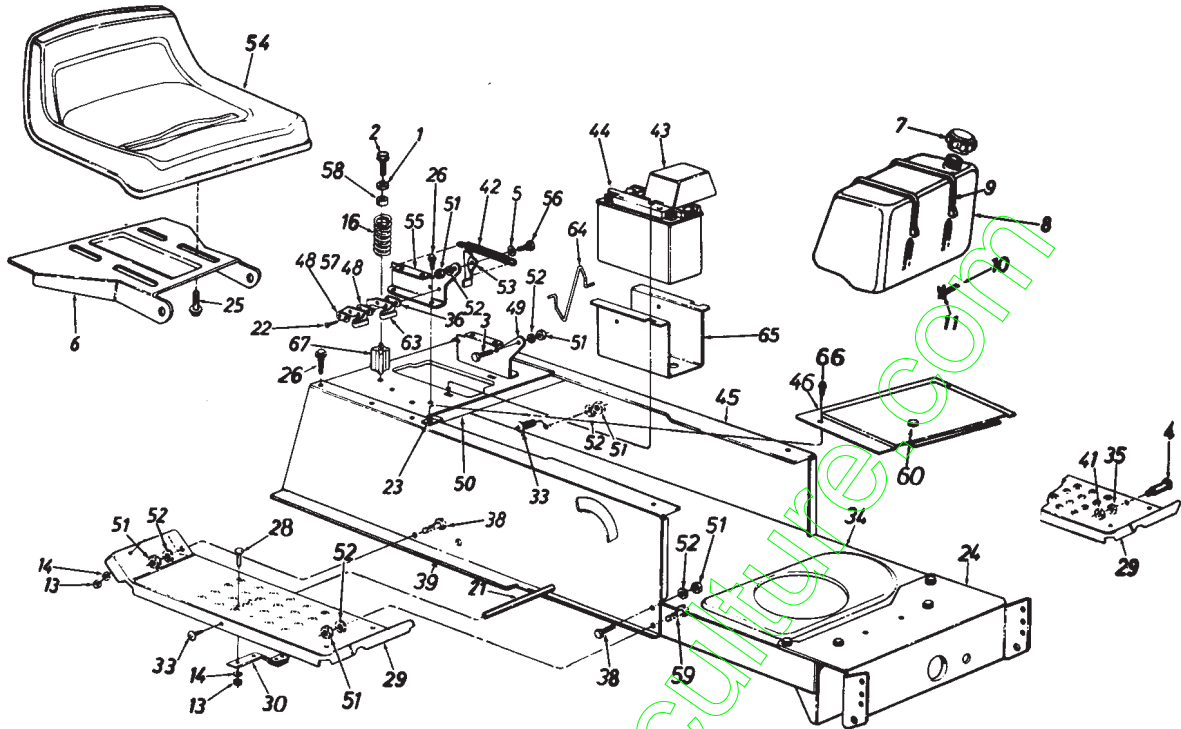

Models 750 thru 759

PARTS LIST FOR MODELS 750 THRU 759 LAWN TRACTORS

REF. NO.	PART NO.	CODE	DESCRIPTION	REF. NO.	PART NO.	CODE	DESCRIPTION
1	736-0159		Fl-Wash. .344" I.D. x .875"	36	726-0278	N	Insulator Boss Plate
2	710-1208	N	Hex Wash. Hd. Tap Scr. 5/16-18 x 3.25" Lg.	38	710-0118		Hex Bolt 5/16-18 x .75" Lg.*
3	738-0155		Shld. Bolt .437" Dia. x .162"	39	17830	638	Upper Frame—R.H.
4	738-0145		Shld. Bolt .50" Dia. x .84"	41	712-0798		Hex Nut 3/8-16 Thd.*
5	736-0141		Spr-Wash. .445" I.D. x .75"	42	732-0581		Extension Spring 5.31" Lg.
6	15607D		Seat Pivot Bracket	43	731-1200	N	Battery Cover
7	751-3071		Fuel Cap	44	725-0514A		12-V Battery
8	751-0553		Fuel Tank	45	17831	638	Upper Frame—L.H.
9	726-0209		Tie Strap	46	17835		Shift Cover
10	751-0535-15		Fuel Line	48	726-0279	N	Insulator Plate
11	726-0205		Hose Clamp	49	17951	N	Seat Pivot Brkt. Support—L.H.
13	712-0287		Hex Nut 1/4-20 Thd.*	50	17953	N	Hitch Plate
14	736-0329		L-Wash. 1/4" I.D.	51	712-0267		Hex Nut 5/16-18 Thd.*
16	732-0672	N	Compression Spring	52	736-0119		L-Wash. 5/16" I.D.*
21	738-0526		Running Board Rod	53	17239A		Seat Lift Brkt.
22	710-0227		Hex Wash. Hd. AB-Tap Scr. #8 x .50" Lg.	54	757-0345		Seat 8-7/8" High
23	726-0139		Speed Nut #10Z		757-0338		Seat 10-5/8" High
24	17621		Front Pivot Brkt.		757-0350		Seat 14 1/4" High
25	710-0623		Hex Tap Scr. 3/8-16 x .75"	55	17950	N	Seat Pivot Brkt. Support—R.H.
26	710-0726		Hex Wash. Hd. AB-Tap Scr. 5/16 x .75" Lg.	56	738-0296		Shld. Bolt .437" Dia. x .268"
28	710-0134		Carriage Bolt 1/4-20 x .62"*	57	725-1303		Spring Switch
29	17770		Running Board (R.H. & L.H.)	58	722-0160		Bushing
30	—		Blade Brake Ass'y. (Refer to Deck Breakdown)	59	710-0650		Hex Wash. TT-Tap Scr. 5/16-18 x 7/8" Lg.
33	710-0323		Truss Mach. Scr. 5/16-18 x .75" Lg.*	60	731-0405		Snap Bushing
34	17620B	N	Lower Frame	63	725-1439		Safety Switch (Seat)
35	736-0169		L-Wash. 3/8" I.D.*	64	732-0674	N	Battery Tray Clip
				65	17952	N	Battery Tray
				66	710-0351		Truss Mach. B-Tap Scr. #10 x .5" Lg.
				67	748-0347	N	Spring Spacer