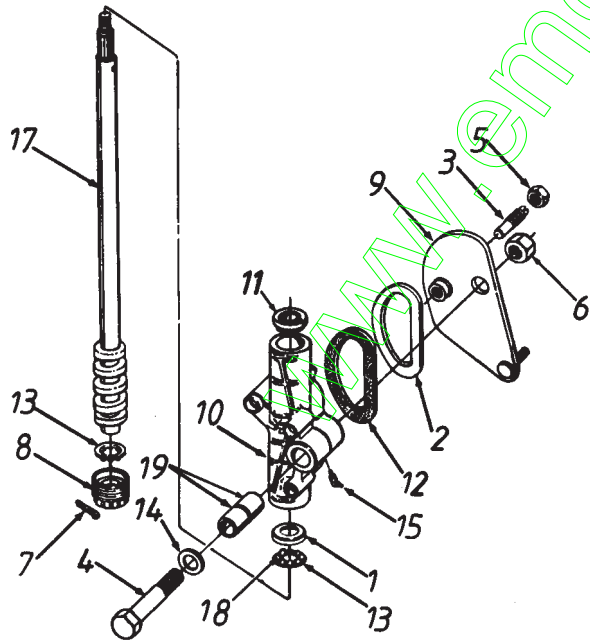

PARTS LIST FOR MODELS 750 THRU 759 LAWN TRACTORS (CONTINUED)

REF. NO.	PART NO.	CODE	DESCRIPTION	REF. NO.	PART NO.	CODE	DESCRIPTION
140	17768		Speed Selector Lever Ass'y.	146	732-0429A		Ext. Spring 3.97" Lg.
141	711-0747		Belt Guard Pin	147	750-0470		Spacer .326" I.D. x .47"
142	747-0770		Brake Lockout Rod	148	736-0167		FI-Wash. 5/8" I.D. x 1.25"
143	17840		Transaxle Mtg. Brkt.	149	717-0772A	N	Actuating Arm
144	714-0474		Cotter Pin 1/8" x 3/4" Lg.	150	736-0300		FI-Wash. .385" I.D. x .87" O.D.
145	747-0771		Speed Selector Rod	151	736-0413		Wave Wash. .38" I.D. x .75"

CODE: N notates a new part (not previously existing). A three digit number is the color code. Specify color code as shown below if color or finish is important when ordering parts. [i.e., 638 for Red Finish].

*For faster service obtain standard nuts, bolts and washers locally. If these items cannot be obtained locally, order by part number and size as shown on parts list.

Note: If brand of tire is important, order by part number and description (description is printed on the sidewall of tire) [i.e. Armstrong Super Turf, Goodyear Softrac, Carlisle Turf Saver, etc.].

Models 750 thru 759

PARTS LIST FOR STEERING ASSEMBLY COMPLETE

REF. NO.	PART NO.	CODE	DESCRIPTION
1	703-1029		Bearing Cup
2	703-1031		Seal Retainer
3	711-3149		Cam Follower
4	711-3208		Pivot Shaft
5	712-3062		Hex Jam Nut 9/16-18 Thd.
6	712-3063		Hex Crown L-Nut 5/8-18 Thd.
7	714-0474		Cotter Pin 1/8" Dia.
8	717-1048		Adjustment Plug Ass'y.
9	717-1219		Steering Arm Ass'y.
10	719-0285		Steering Gear Hsg.
11	721-0260		Oil Seal
12	723-3039		Seal
13	731-3040		Ball Retainer
14	736-3029		FI-Wash. .781" I.D. x 1.25" O.D.
15	737-3001		Grease Fitting
17	738-0820		Steering Shaft Ass'y.
18	741-3022		Ball Bearing
19	748-3008		Housing Bushing
—	737-3007		Grease #251 E.P. (4 oz. Req'd.)
—	618-0030	N	Steering Ass'y. Comp. (Incl. Ref. Nos. 1 thru 19)