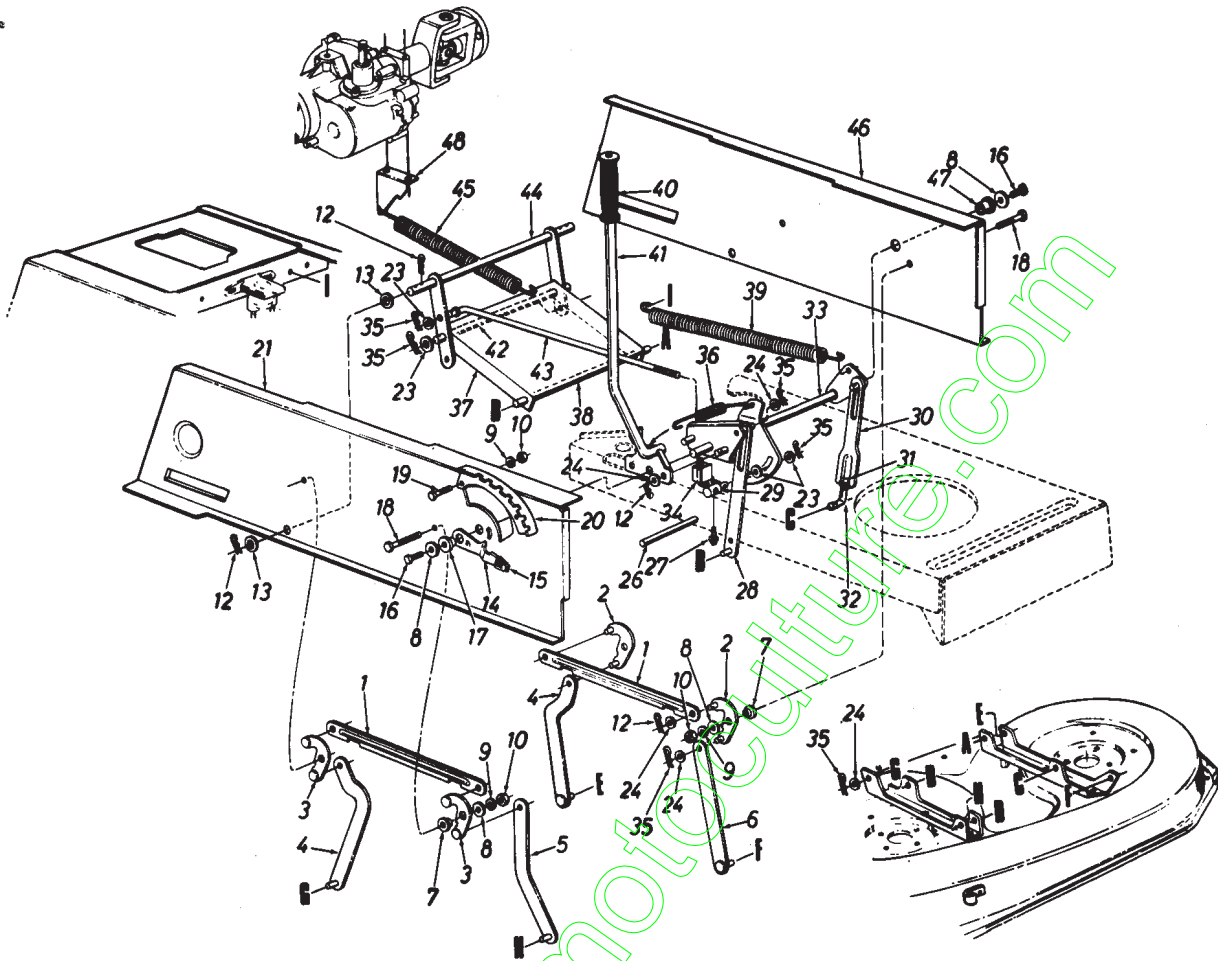

Models 750 thru 759

PARTS LIST FOR MODELS 750 THRU 759 LAWN TRACTORS

REF. NO.	PART NO.	CODE	DESCRIPTION	REF. NO.	PART NO.	CODE	DESCRIPTION
1	09735A		Connecting Rod	24	736-0160		Fl-Wash. .531" I.D. x .93" O.D.
2	17640		Pivot Link Ass'y.—L.H.	26	738-0526		Running Board Rod
3	17641		Pivot Link Ass'y.—R.H.	27	710-0351		Truss Mach. Scr. #10 x .5" Lg.
4	17710		Deck Hanger Link Ass'y.	28	14802A		Link Deck Lift Ass'y.
5	14800A		Deck Hanger Link Ass'y.	29	711-0723A		Adj. Ferrule 3/8-24 Thd.
6	14804A		Deck Hanger Link Ass'y.	30	17712		Adj. Deck Lift Link
7	748-0331		Shld. Spacer .318" I.D.	31	712-3066		Hex Nut 1/2-20 Thd. (Gr. 5)
8	736-0231		Fl-Wash. .344" I.D. x 1.125"	32	711-0841		Lift Link Adjuster
9	736-0119		L-Wash. 5/16" I.D.*	33	17825		Lift Shaft Ass'y.
10	712-0267		Hex Nut 5/16-18 Thd.*	34	725-0803C	N	Safety Switch (Deck)
12	714-0470		Cotter Pin 1/8" Dia.	35	714-0145		Inter. Cotter Pin 3/8" Dia.
13	736-0256		Fl-Wash. .635" I.D. x 1.0" O.D.	36	732-0648		Extension Spring
14	732-0412A		Deck Lift—Down Stop (Incl. Ref. 15)†	37	17636A		Stabilizer Bracket
15	08540		Knob†	38	738-0670		Shaft 1/2" Dia. x 10.28" Lg.
16	710-0604		Hex Wash. TT-Tap Scr. 5/16-18 x .75" Lg.	39	732-0638		Extension Spring
17	748-0176		Flange Brg. .63" I.D.	40	720-0233		Grip (Lift Handle)
18	710-0650		Hex Wash. TT-Tap Scr. 5/16-18 x .875" Lg.	41	17675		Deck Lift Handle Ass'y.
19	710-0118		Hex Bolt 5/16-18 x .75" Lg.	42	738-0669		Shaft 3/8" Dia. x 9.34" Lg.
20	17730		Index Brkt.	43	747-0598		Disengagement Rod
21	17830		Upper Frame—R.H.	44	17624		Stabilizer Shaft Ass'y.
23	736-0267		Fl-Wash. .385" I.D. x .87" O.D.	45	732-0556		Extension Spring 7.58" Lg.
				46	17831		Upper Frame—L.H.
				47	741-0313		Flange Brg. .632" I.D.
				48	17128		Spring Retainer Brkt.

†Optional Parts