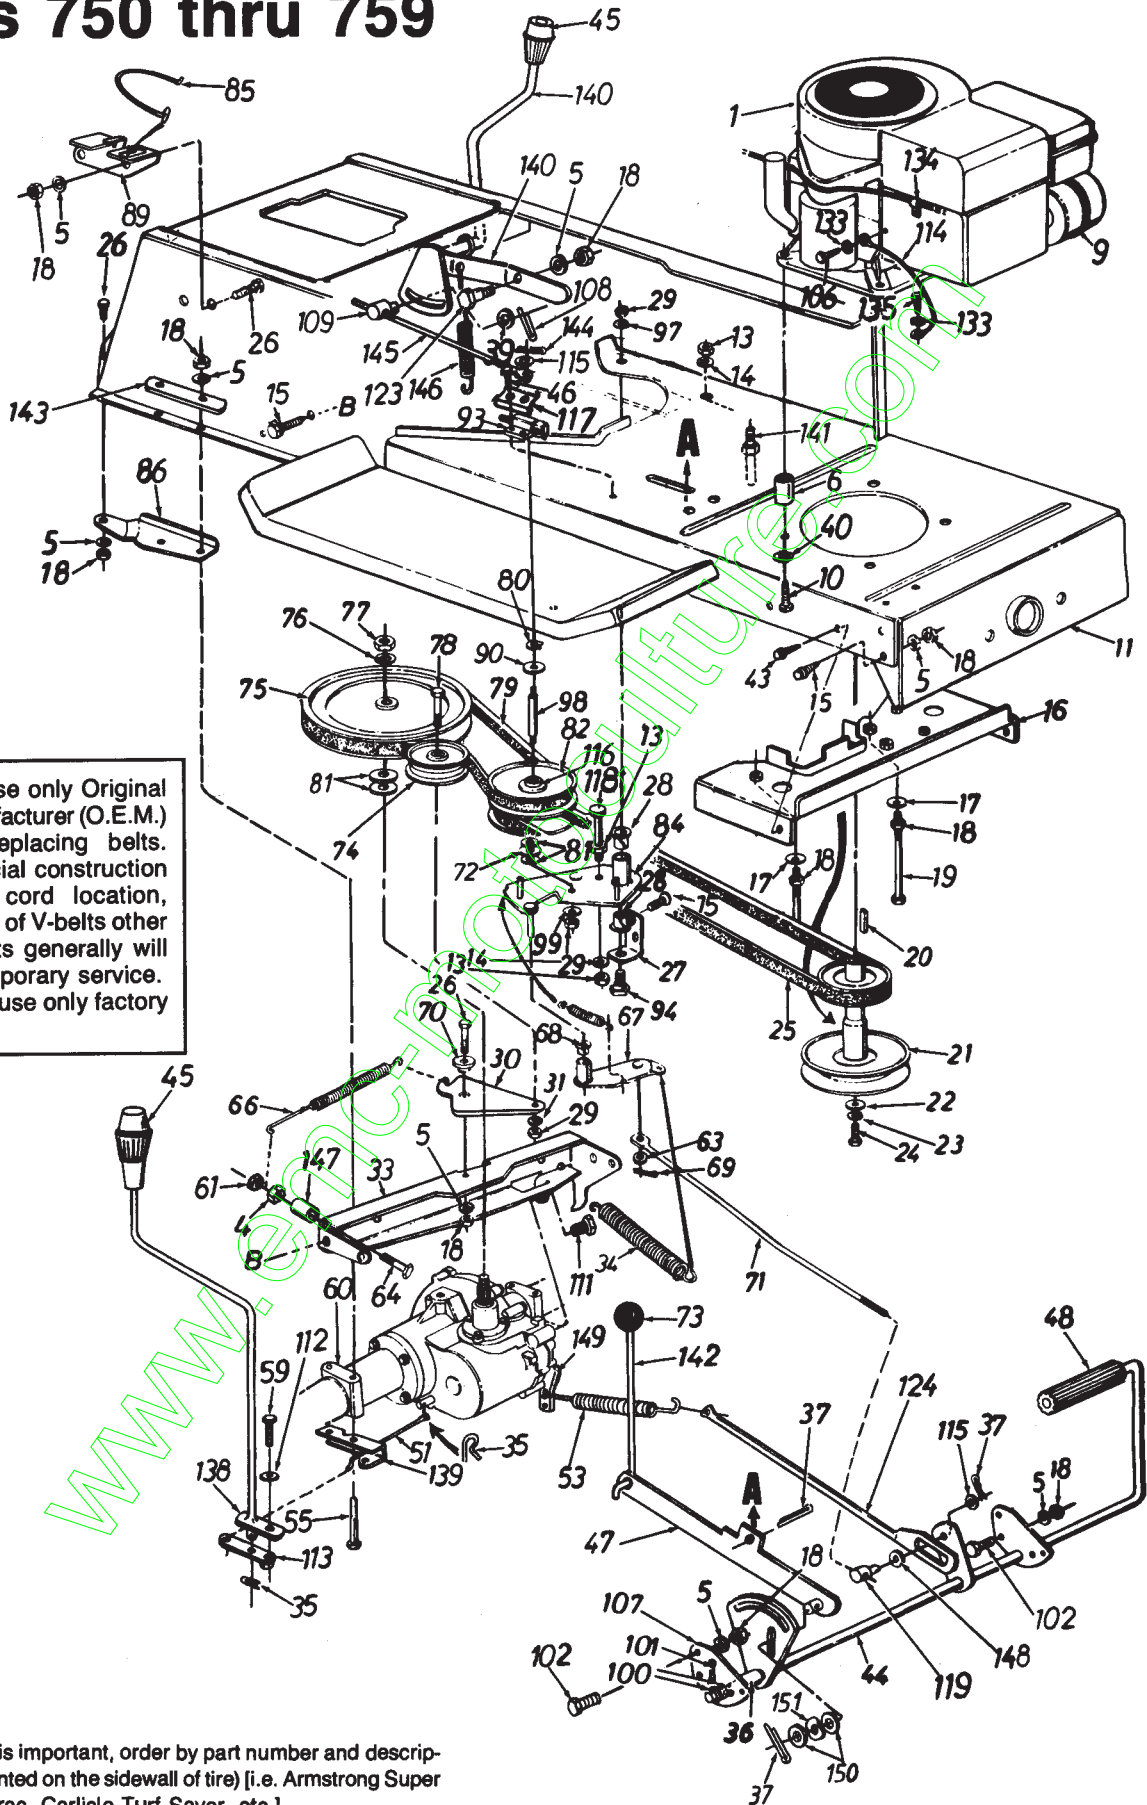

Models 750 thru 759

IMPORTANT: Use only Original Equipment Manufacturer (O.E.M.) V-belts when replacing belts. They are of special construction (type of cord, cord location, length, etc.). Use of V-belts other than O.E.M. belts generally will provide only temporary service. For best results, use only factory approved parts.

Note: If brand of tire is important, order by part number and description (description is printed on the sidewall of tire) [i.e. Armstrong Super Turf, Goodyear Softrac, Carlisle Turf Saver, etc.].