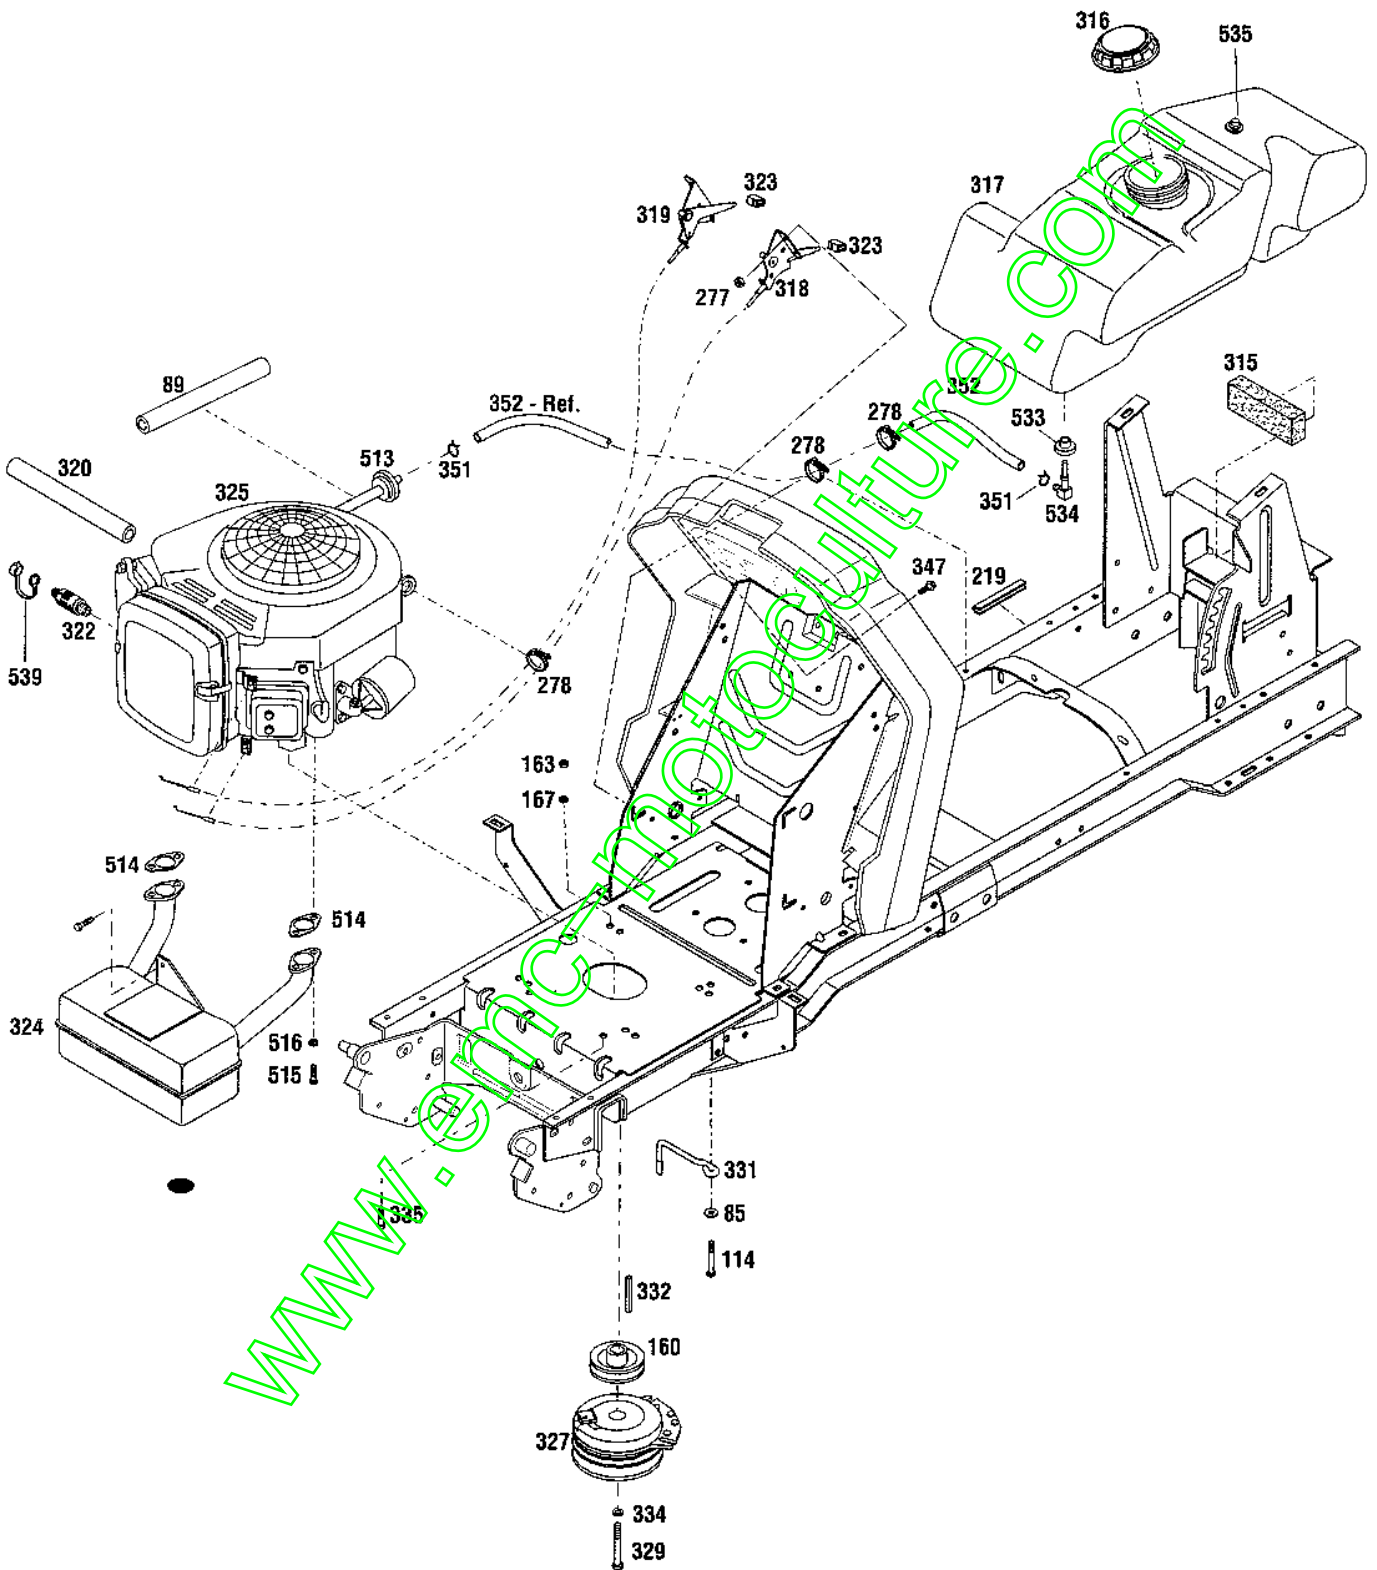

BOLENS® TRACTOR

S/N: 131140200101 - 131141199999
131150200101 - 131151199999

16 & 18 HP ENGINE ASSEMBLY

MODELS 13114 & 13115

Ref.	Part	Description	Qty.	Ref.	Part	Description	Qty.
85	1107383	Flat Washer, 3/8.....	1	327	1772388	Electric Clutch.....	1
89	1768830	Fuel Line Insulation.....	1	329	1744454	Hex Head Screw, 7/16-20 x 3.....	1
114	1768194	Thread-Forming Screw, 3/8 x 1-1/2...	2	331	1772385	Clutch Retainer.....	1
160	1772330	Engine Sheave (B).....	1	332	1104337	Square Key, 1/4 x 1-1/2.....	1
	1766201	Engine Sheave (C).....	1	334	1100244	Spring Lockwasher, 7/16.....	1
163	1186231	Hex Nut, 3/8-16.....	1	335	1762042	Hex Head Screw, 3/8-16 x 1.....	2
167	1100243	Lockwasher, 3/8.....	1	347	1773576	Machine Screw, 10-24 x 3/4.....	4
219	1752694	Trim.....	1	351	1750687	Hose Clamp.....	2
277	1185985	Keys Locknut, 10-24.....	4	352	1767879	Fuel Line.....	1
278	1735531	Cable Tie.....	3	513	1727491	Fuel Filter.....	1
315	1766341	Fuel Tank Pad.....	1	514	*	Muffler Gasket.....	2
316	1766188	Fuel Cap.....	1	515	1100069	Hex Head Screw, 1/4-20 x 1.....	4
317	1772814	Fuel Tank (Incl. Refs. 533, 534 & 535)	1	516	1100241	Lockwasher, 1/4.....	4
318	1773575	Throttle Control.....	1	533	1738433	Bushing.....	2
319	1773574	Choke Control.....	1	534	1751477	Fuel Tank Elbow.....	1
320	1769006	Oil Drain Hose.....	1	535	1768804	Fuel Tank Vent.....	1
322	1768865	Oil Valve Assembly (Incl. Ref. 539).....	1	539	1766326	Oil Drain Cap.....	1
323	1766121	Control Knob.....	2				
324	1772816	Muffler.....	1				
325	*	Engine, 16HP Briggs & Stratton.....	1				
		Engine, 18HP Briggs & Stratton.....	1				

* Purchase engine parts from your Briggs & Stratton dealer.
Refer to engine for type and code.

(B)—Model 13114

(C)—Model 13115