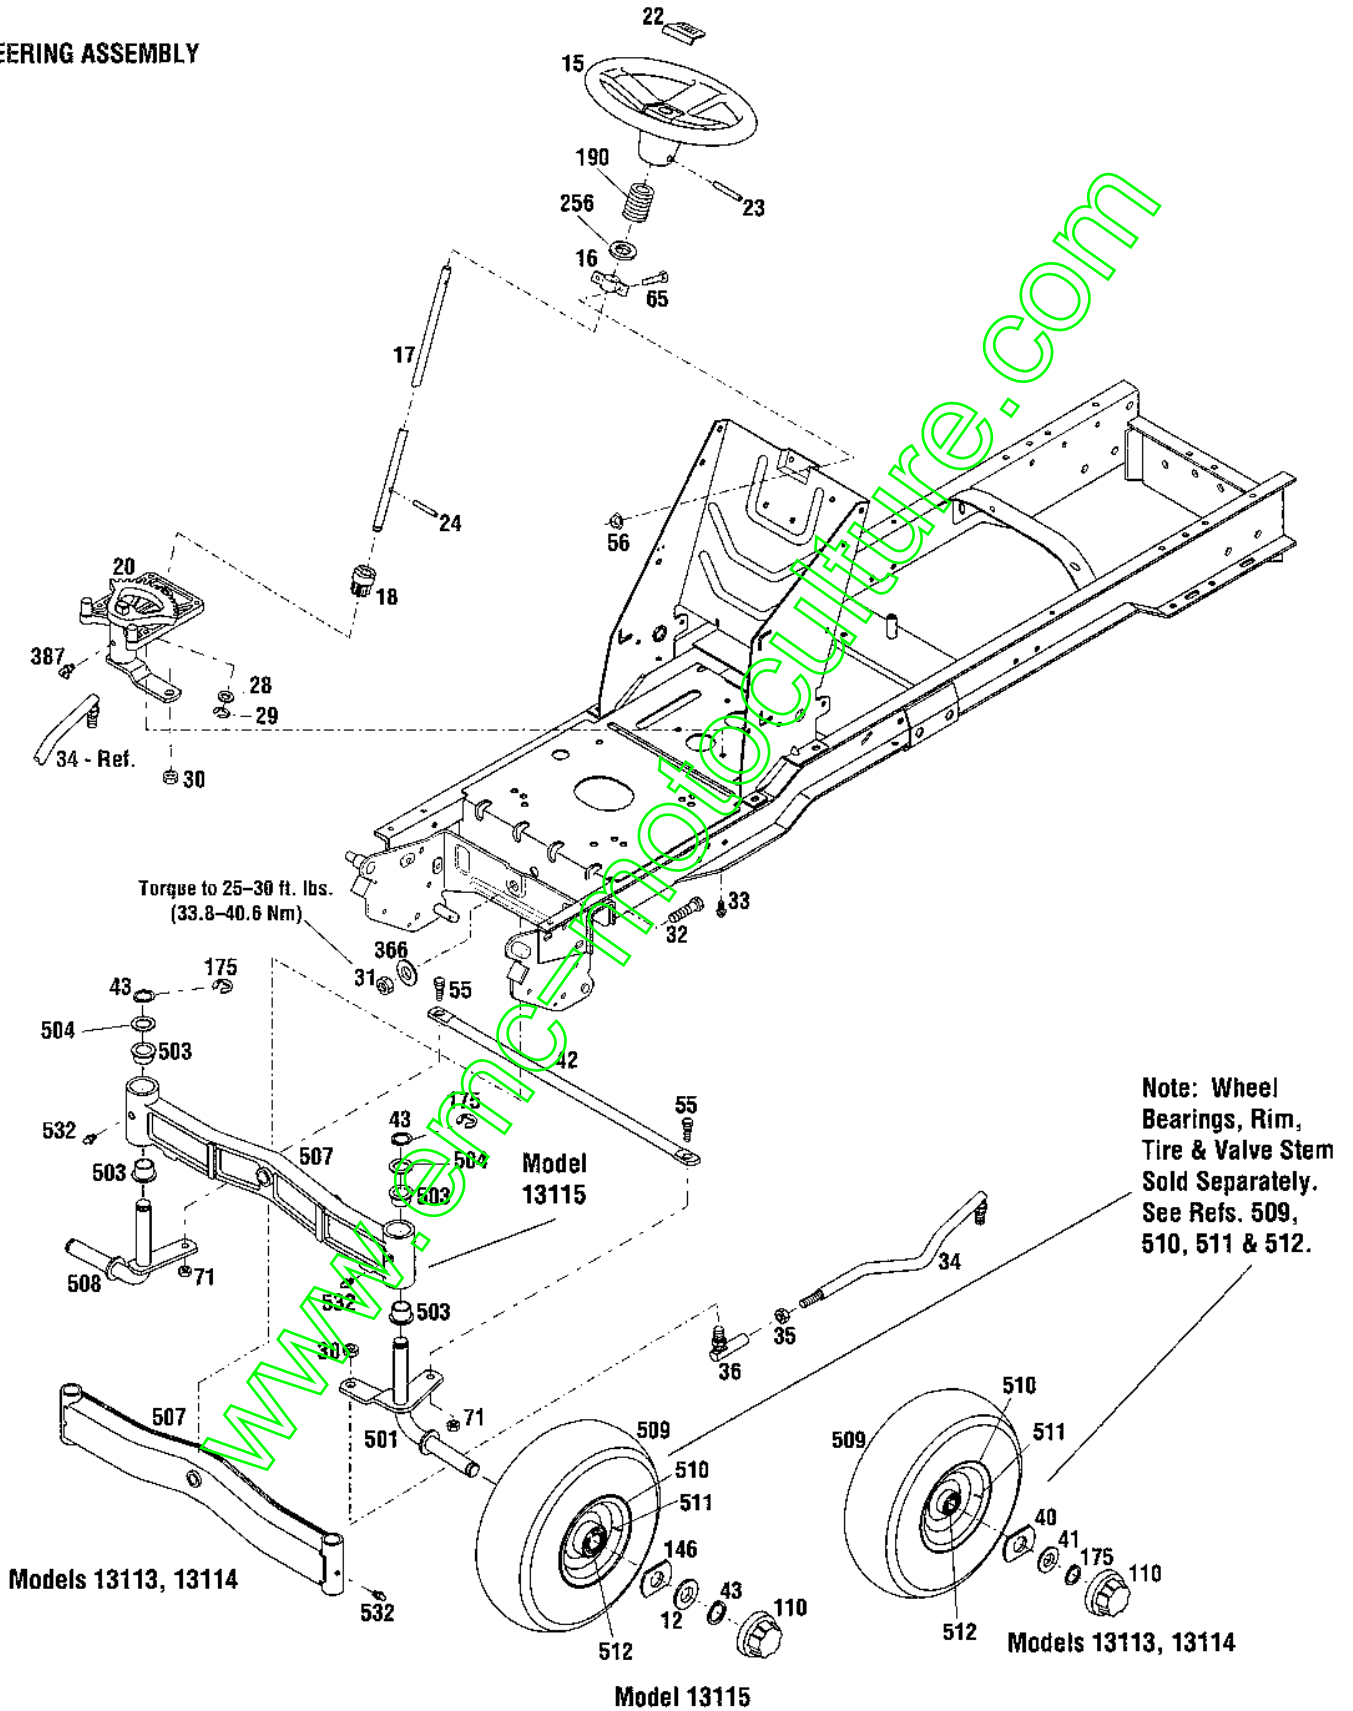

BOLENS® TRACTOR

S/N: 131130200101 - 131131199999
131140200101 - 131141199999
131150200101 - 131151199999

STEERING ASSEMBLY

MODELS 13113, 13114 & 13115

Ref.	Part	Description	Qty.	Ref.	Part	Description	Qty.
12	1703073	Flat Washer, 1".....	4	110	1766215	Hub Cap.....	2
15	1766027	Premium Steering Wheel.....	1	146	1766242	Special Washer 1 x 2-1/2 (C).....	2
16	1772929	Steering Support Bearing.....	1	175	1185388	Retaining Ring (A)(B).....	4
17	1765010	Steering Shaft.....	1	190	1748415	Compression Spring.....	1
18	1771039	Pinion Gear.....	1	256	1705093	Flat Washer, 5/8 x 1.....	1
20	1771320	Steering Gear Assembly.....	1	366	1100266	Flat Washer 5/8.....	1
22	731-3256	Steering Wheel Cap.....	1	387	1731504	90° Grease Fitting.....	1
23	1185284	Roll Pin, 1/4 x 2.....	1	501	1765263001	Left-Hand Spindle (A)(B).....	1
24	1185348	Drive Pin, 1/4 x 1 1/4.....	1		1765316001	Left-Hand Spindle (C).....	1
28	1705092	Special Washer, 5/8 x 1.....	1	503	1764140	Axle Bushing (A)(B).....	4
29	1177567	Retaining Ring, 5/8.....	1		1752556	Axle Bushing (C).....	4
30	1768796	Locking Jam Nut, 1/2-20.....	2	504	1701447	Special Washer, 3/4 (A)(B).....	4
31	1758231	Top Locknut, 5/8-11.....	1		1703073	Special Washer, 1 (C).....	4
32	1767953	Hex Head Screw, 5/8-11 x 2-7/8.....	1	507	1765169001	Front Axle (A)(B).....	1
33	1766984	Flange Lock Screw, 5/16-18 x 3/4.....	4		1772154001	Front Axle (C).....	1
34	1765315	Drag Link.....	1	508	1765004001	Right-Hand Spindle (A)(B).....	1
35	1186247	Hex Jam Nut, 1/2-20.....	1		1765317001	Right-Hand Spindle (C).....	1
36	1716180	Ball Joint.....	1	509	1762254	Tire, 15 x 6.00 6RS (A)(B).....	2
40	1766241	Special Washer, 3/4 x 2-1/2 (A)(B).....	2		1768792	Tire, 16 X 6.50 (C).....	2
41	1185830	Special Washer, 3/4 x 1-3/8 (A)(B).....	4	510	1767276	15" Rim Assembly (A)(B).....	2
42	1768883001	Tie Rod.....	1		1766073	16" Rim Assembly (C).....	2
43	1185689	Retaining Ring (C).....	4	511	1718086	Valve Stem.....	2
55	1894062	Shoulder Bolt, 3/4-24.....	2	512	1185616	Wheel Bearings (A)(B).....	4
56	1186389	Flange Nut, 1/4-20.....	2		1756524	Wheel Bearings (C).....	4
65	1186309	Flange Screw, 1/4-20 x 5/8.....	2	532	1185976	Grease Fitting.....	2
71	1110150	Locknut, 3/8-24.....	2				

(A)—Model 13113
(B)—Model 13114
(C)—Model 13115