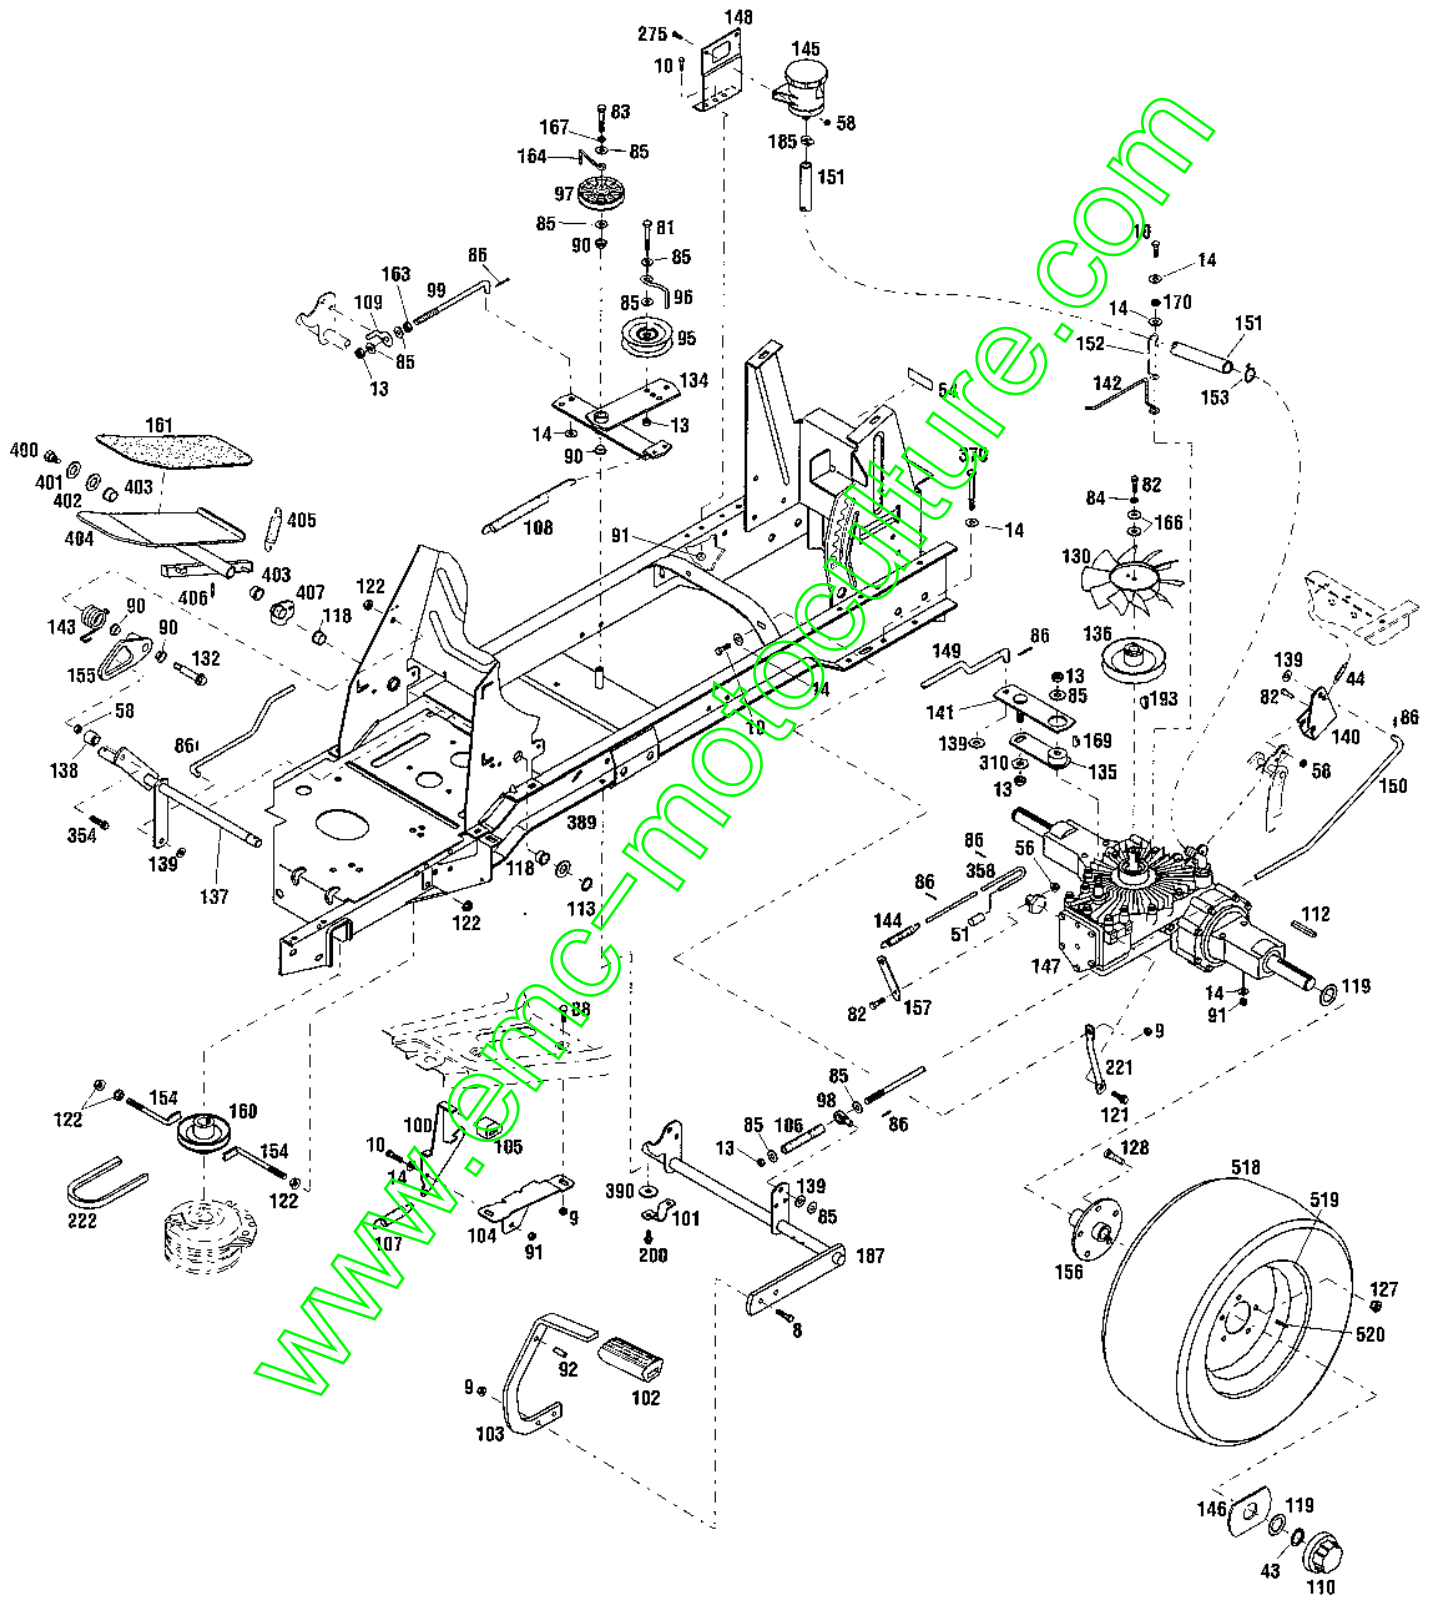

EATON 751 HYDRO TRANSMISSION ASSEMBLY

MODEL 13115

Ref.	Part	Description	Qty.	Ref.	Part	Description	Qty.
8	1100045	Hex Head Screw, 5/16-18 x 1	2	138	1767807	Ball Bearing	1
9	1186391	Flange Nut, 5/16-18	5	139	1890945	Flat Washer, 3/8	5
10	1100044	Hex Head Screw, 5/16-18 x 3/4	5	140	1765253	Hydro Brake Bracket	1
13	1733398	Hex Top locknut, 3/8-16	5	141	1765289	Hydro Control Arm	1
14	1107382	Flat Washer, 5/16	6	142	1768836	Belt Guide	1
43	1185689	Retaining Ring, 3/4	2	143	1765306	Torsion Spring	1
44	1765307	Extension Spring	1	144	1720928	Extension Spring	1
51	1767984	Handle Grip	1	145	1772331	Expansion Tank	1
54	1767967	Decal, Transmission Release	1	146	1766242	Special Washer, 1 x 2-1/2	2
56	1186389	Flange Nut, 1/4-20	1	147	1772032	Transmission, Eaton 751 (See breakdown, pg. 22)	1
58	1734398	Top Locknut, 1/4-20	5	148	1772378001	Expansion Tank Support	1
81	1100048	Hex Capscrew, 3/8-16 x 2	1	149	1765353	Hydro Control Rod	1
82	1100069	Hex Capscrew, 1/4-20 x 1	4	150	1772921	Brake Rod	1
83	1100086	Hex Capscrew, 3/8-16 x 1-3/4	1	151	1772386	Hose, 5/8	1
84	1100241	Lock Washer, 1/4 SAE	1	152	1772375	Hose Support	1
85	1107383	Flat Washer, 3/8	11	153	1765478	Hose Clamp, 5/8	1
86	1100346	Cotter Pin, 3/32 x 3/4	6	154	1765482	Belt Guide	2
88	1186097	Carriage Bolt, 5/16-18 x 5/8	2	155	1766915	Hydro Neutral Return	1
90	1715538	Nyliner Bushing	4	156	1766019	Wheel Hub	2
91	1732499	Lock Nut, 5/16-18	8	157	1767909	Dump Valve	1
92	1770205	Drive Pin, 5/16 x 3/4	1	158	1773231001	Hydro Pedal	1
95	1756151	Idler Pulley	1	161	1772844	Foot Pedal Pad	1
96	1760096	Belt Guide	1	163	1186231	Hex Nut, 3/8-16	1
97	1760097	Idler Pulley	1	164	1767900	Belt Guide	1
98	1751848	Swivel	1	166	1720883	Washer, 1/4 x 1-1/4	2
99	1772460	Clutch Rod	1	167	1100243	Lockwasher, 3/8	1
100	1771514	Brake Lock Latch	1	169	1100905	Woodruff Key, 1/8 x 1/2	1
101	1765156	Clip, 3/4	2	170	1100242	Lockwasher, 5/16	1
102	1765167	Foot Pedal Pad	1	185	1984024	Hose Clamp	1
103	1772741001	Brake Pedal	1	187	1772727	Brake Pedal Assembly	1
104	1765257	Brake Lock Bracket	1	193	1185885	Woodruff Key, 3/16 x 5/8	1
105	1765297	Parking Brake Pedal Pad	1	200	1724491	Flange Screw, 5/16-18 x 3/4	4
106	1765305	Compression Spring	1	221	1765165	Transmission Support	1
107	1985140	Extension Spring	1	222	1765349	V-Belt	1
108	1765402	Extension Spring	1	275	1111599	Hex Head Screw, 1/4-20 x 5/8	2
109	1765461	Pivot Rod	1	310	1185715	Lockwasher, 3/8	1
110	1766215	Hub Cap	2	354	1186313	Flange Screw, 1/4-20 x 1-1/4	1
112	1104338	Square Key, 1/4 x 2	2	358	1767907	Dump Valve Rod	1
113	1118808	Retaining Ring, 5/8	1	370	1111610	Cap Screw, 5/16-18 x 3	4
115	1120210	Drive Pin, 3/16 x 1	1	389	1730375	Flat Washer, 5/8	2
118	1185802	Flange Bearing, 5/8	2	390	1705108	Flat Washer, 3/8	4
119	1185816	Washer, 1-1/64	8	400	738-0322	Shoulder Screw, 5/8 x 2	1
121	1186327	Lock Screw, 5/16-18 x 1/2	1	401	736-0349	Flat Washer, 5/8	1
122	1186393	Flange Nut, 3/8-16	5	402	736-0349	Flat Washer, 5/8	1
123	1715301	Thrust Washer, 5/8 x 1-1/8	1	403	741-0495	Flange Bearing	2
127	1753025	Lug Nut, 7/16-20	10	404	603-0641	Hydrostatic Foot Pedal	1
128	1750283	Wheel Stud	10	405	732-0395	Extension Spring	1
130	1760370	Fan	1	406	1120210	Roll Pin	1
132	1763219	Shoulder Screw	1	407	603-0637	Cam Assembly	1
134	1765064	Idler Arm Assembly	1	518	1768795	Tire, 23 x 10.5-12, Multi-Trac CS	2
135	1765067	Hydro Arm	1	519	1766131	Rim	2
136	1765072	Eaton Hydro Sheave	1	520	1718086	Valve Stem	2
137	1765079	Hydro Pivot Shaft	1