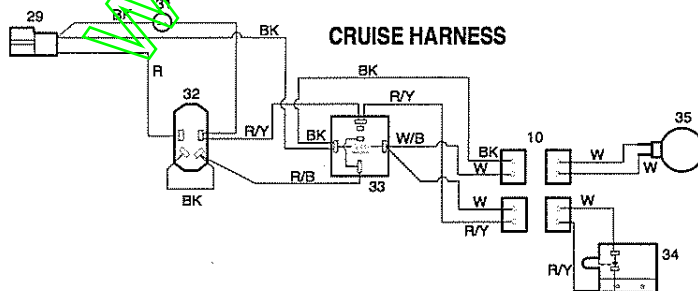

WIRING DIAGRAM

WIRE COLOR CODE

BK	Black
BL	Blue
P	Purple
R	Red
W	White
Y	Yellow
R/W	Red/White
R/B	Red/Black
R/Y	Red/Yellow
Y/R	Yellow/Red
W/B	White/Black
Y/B	Yellow/Black

ITEM CODE

1	Magneto
2	Alternator
3	Fuel Solenoid
4	Headlights
5	Attachment Clutch
8	Seat Plug with Switch
10	Connector
11	Battery
12	Fuse
13	Start Solenoid
15	Brake Switch
17	Key Switch
19	Attachment Switch
20	Attachment Light
21	Start Light
24	Ammeter
25	Hourmeter
29	Cruise Socket
30	Cruise Plug
31	Cruise Light
32	Cruise Switch
33	Cruise Relay
34	Cruise/Brake Switch
35	Cruise Magnet