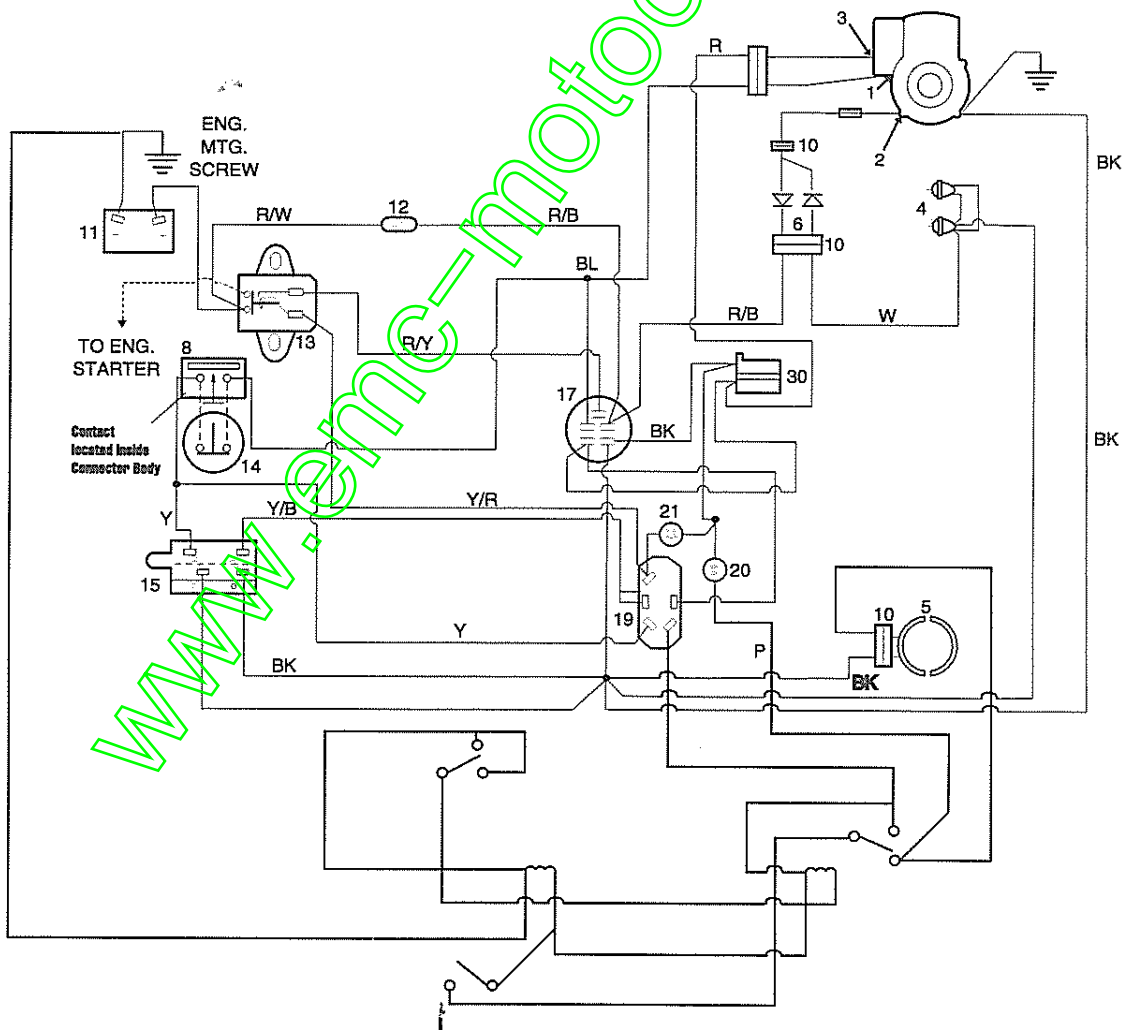

WIRING DIAGRAM

ITEM CODE	
1	Magneto
2	Alternator
3	Fuel Solenoid
4	Headlights
5	Attachment Clutch
6	Diode Assembly
7	Starter
8	Seat Plug with Switch
10	Connector
11	Battery
12	Fuse
13	Start Solenoid
15	Brake Switch
17	Key Switch
19	Attachment Switch
20	Attachment Light
21	Start Light
30	Accessory Plug

WIRE COLOR CODE	
BK	Black
BL	Blue
P	Purple
R	Red
W	White
Y	Yellow
R/W	Red/White
R/B	Red/Black
R/Y	Red/Yellow
Y/R	Yellow/Red
W/B	White/Black
Y/B	Yellow/Black