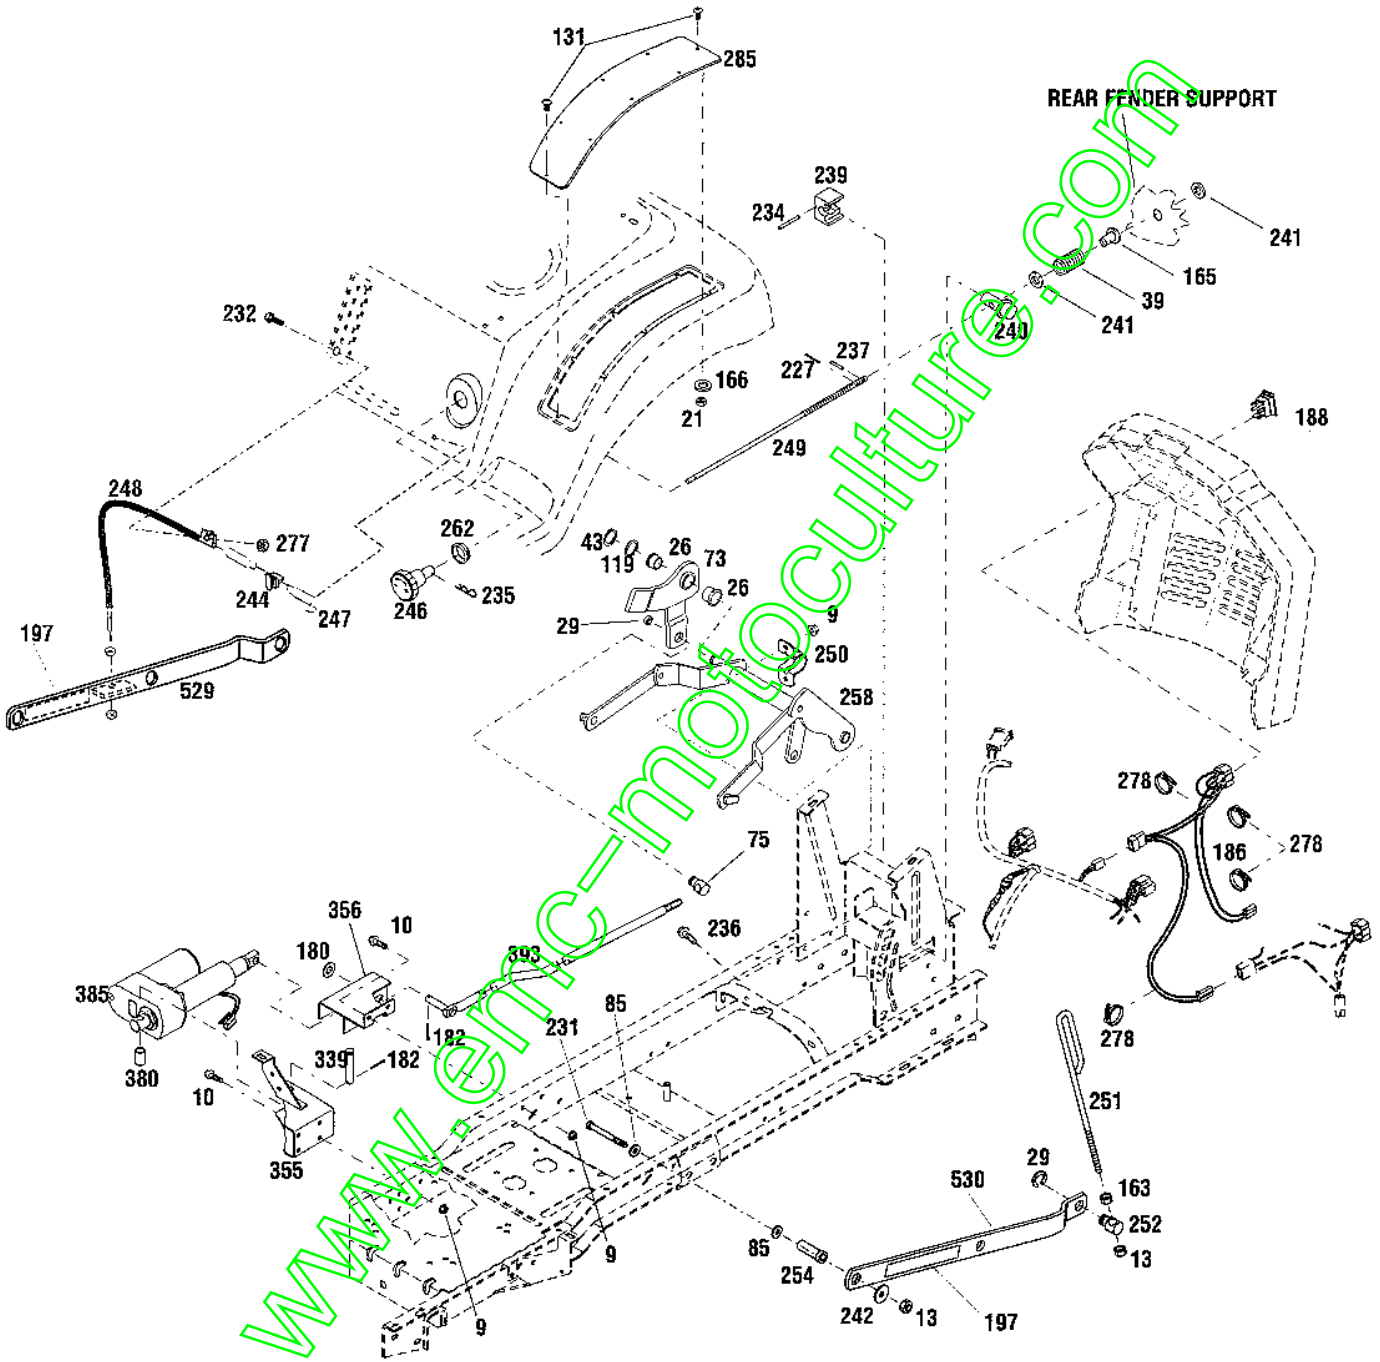

ELECTRIC LIFT ASSEMBLY

Ref.	Part	Description	Qty.	Ref.	Part	Description	Qty.
9	1186391	Flange Nut, 5/16-18.....	6	254	1766080	Spacer.....	2
10	1100044	Hex Head Screw, 5/16-18 x 3/4.....	6	259	1766257	Height Adjust Block.....	1
13	1733398	Hex Top Locknut, 3/8-16.....	4	260	1766259	Height Adjust Collar.....	1
29	1177567	"E" Retaining Ring, 5/8.....	2	262	1766346	Snap Bushing Grommet.....	1
39	1772088	Utility Box Retainer.....	1	278	1735531	Cable Tie.....	4
80	1772156	Utility Box Retainer.....	1	285	1771873	Utility Box.....	1
85	1107383	Flat Washer, 3/8.....	4	296	1185496	Center Locknut, 1/2-13.....	1
116	1772164	Screw, 1/4-20 x 7/8.....	2	326	1771784	Special Screw, 1/2-13 x 1-1/2.....	1
126	1772157	Speed Nut, 1/4-20.....	2	339	1706621	Clevis Pin, 1/2.....	1
163	1186231	Hex Nut, 3/8-16.....	2	355	1770588	Front Support.....	1
180	1107385	Flat Washer, 1/2.....	2	356	1771799001	Rear Support.....	1
182	1100350	Cotter Pin, 1/4 x 1.....	2	380	1770694	Spacer.....	1
186	1771681	Actuator Harness.....	1	385	1771678	Actuator.....	1
188	1771683	Rocker Switch.....	1	393	1771302	Lift Rod.....	1
197	1767877	Decal, Warning.....	2	394	1771814	Rod End.....	1
227	1100349	Cotter Pin, 1/8 x 3/4.....	1	526	1764140	Bushing.....	2
234	1185376	Drive Pin.....	1	527	1766068001	Lift.....	1
235	1817091	Hitch Pin.....	1	528	1185649	Retaining Ring.....	1
237	1187961	Drive Pin.....	1	529	1772961	Right Lift Link Assembly (Incl. Ref. 197).....	1
241	1738490	Flat Washer, 1/2 x 1.....	2	530	1772962	Left Lift Link Assembly (Incl. Ref. 197).....	1
242	1763355	Flat Washer, 3/8 x 1-1/2.....	2	537	1701447	Washer.....	AR
246	1765485	Height Adjust Knob.....	1	538	1771674001	Pivot Arm.....	1
249	1766048	Height Adjust Screw.....	1				
251	1766058	Lift Rod.....	2				
252	1772438	Rear Lift Swivel.....	2				

AR—As required.