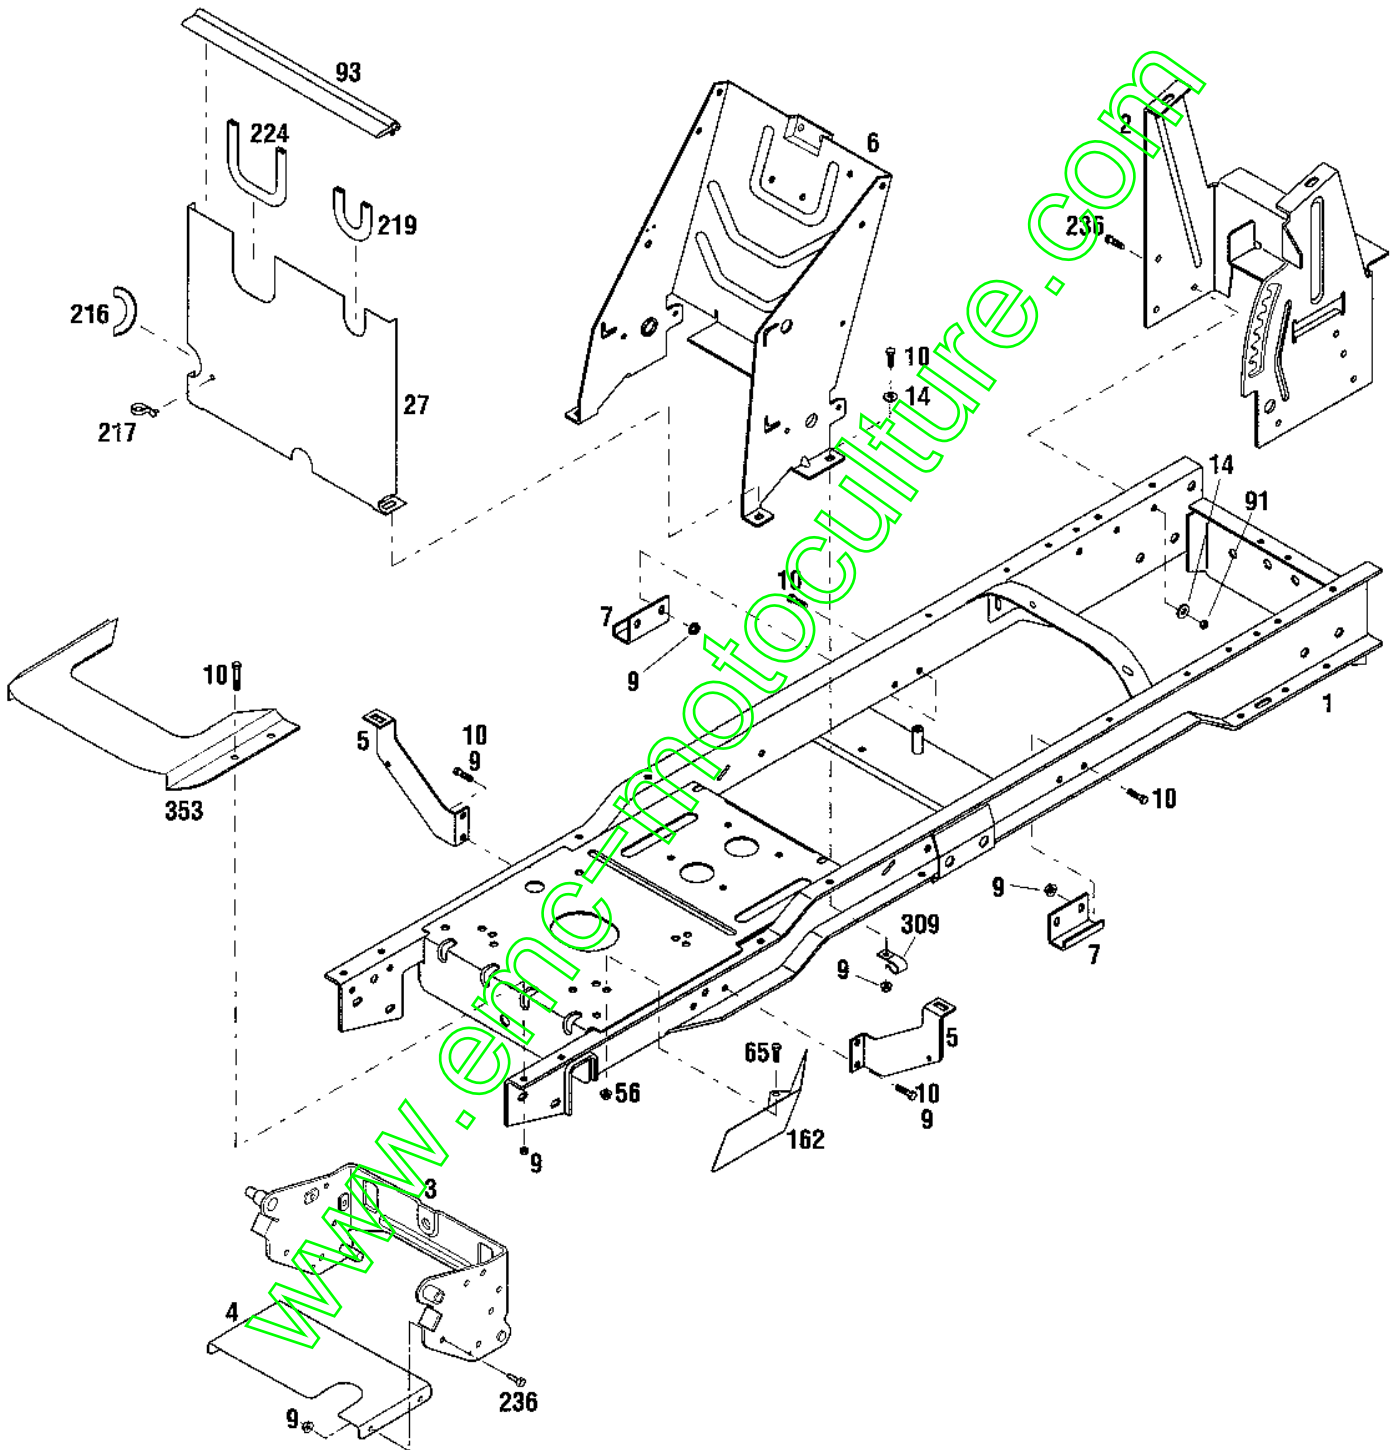

BOLENS® TRACTOR

FRAME ASSEMBLY

S/N: 131130200101 - 131131199999
131140200101 - 131141199999
131150200101 - 131151199999

MODELS 13113, 13114 & 13115

Ref.	Part	Description	Qty.	Ref.	Part	Description	Qty.
1	1772924001	Frame.....	1	56	1186389	Flange Nut, 1/4-20 (B)(C)	1
2	703-3308	Rear Tank Support.....	1	65	1186309	Flange Screw, 1/4-20 x 1/2 (B)(C)	1
3	1772809001	Attachment Bracket	1	91	1732499	Locknut, 5/16-18	4
4	1772807001	Heat Shield	1	93	1768834	Heat Shield Gasket (B)(C)	1
5	1765431001	Fender Support (A)(B)	2	162	1767874001	Center Heat Shield (B)(C)	1
	1765431001	Fender Support (C)	1	216	1768835	Trim (B)(C)	1
6	703-3293	Console Support.....	1	217	1745366	Cable Hanger (B)(C).....	1
7	1766086001	Mower Stop(C)	2	219	1752694	Trim (A)	1
9	1186391	Flange Nut, 5/16-18	18		1752694	Trim (B)(C)	2
10	1100044	Hex Head Screw, 5/16-18 x 3/4	14	224	1768840	Trim (B)(C)	1
11	1185798	Hex Head Screw, 3/8-16 x 1/2	4	236	1186329	Flange Screw, 5/16-18 x 3/4	8
14	1107382	Flat Washer, 5/16.....	8	309	1747738	J-Clamp	1
27	1768826001	Heat Shield (B)(C).....	1	353	1772982001	Heat Shield (B)(C).....	1

(A)—Model 13113

(B)—Model 13114

(C)—Model 13115

www.emc-motors.com