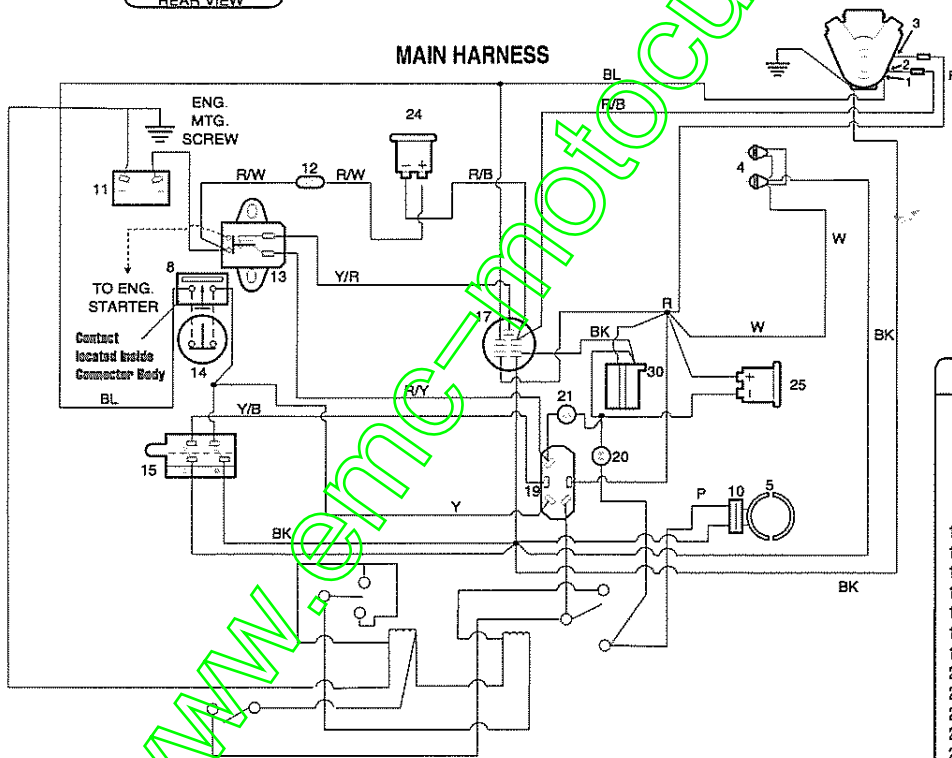

WIRE COLOR CODE

BK	Black
BL	Blue
P	Purple
R	Red
W	White
Y	Yellow
R/W	Red/White
R/B	Red/Black
R/Y	Red/Yellow
Y/R	Yellow/Red
W/B	White/Black
Y/B	Yellow/Black

ITEM CODE

1	Magneto
2	Alternator
3	Fuel Solenoid
4	Headlights
5	Attachment Clutch
8	Seat Plug with Switch
10	Connector
11	Battery
12	Fuse
13	Start Solenoid
15	Brake Switch
17	Key Switch
19	Attachment Switch
20	Attachment Light
21	Start Light
24	Ammeter
25	Hourmeter
29	Cruise Socket
30	Cruise Plug
31	Cruise Light
32	Cruise Switch
33	Cruise Relay
34	Cruise/Brake Switch
35	Cruise Magnet