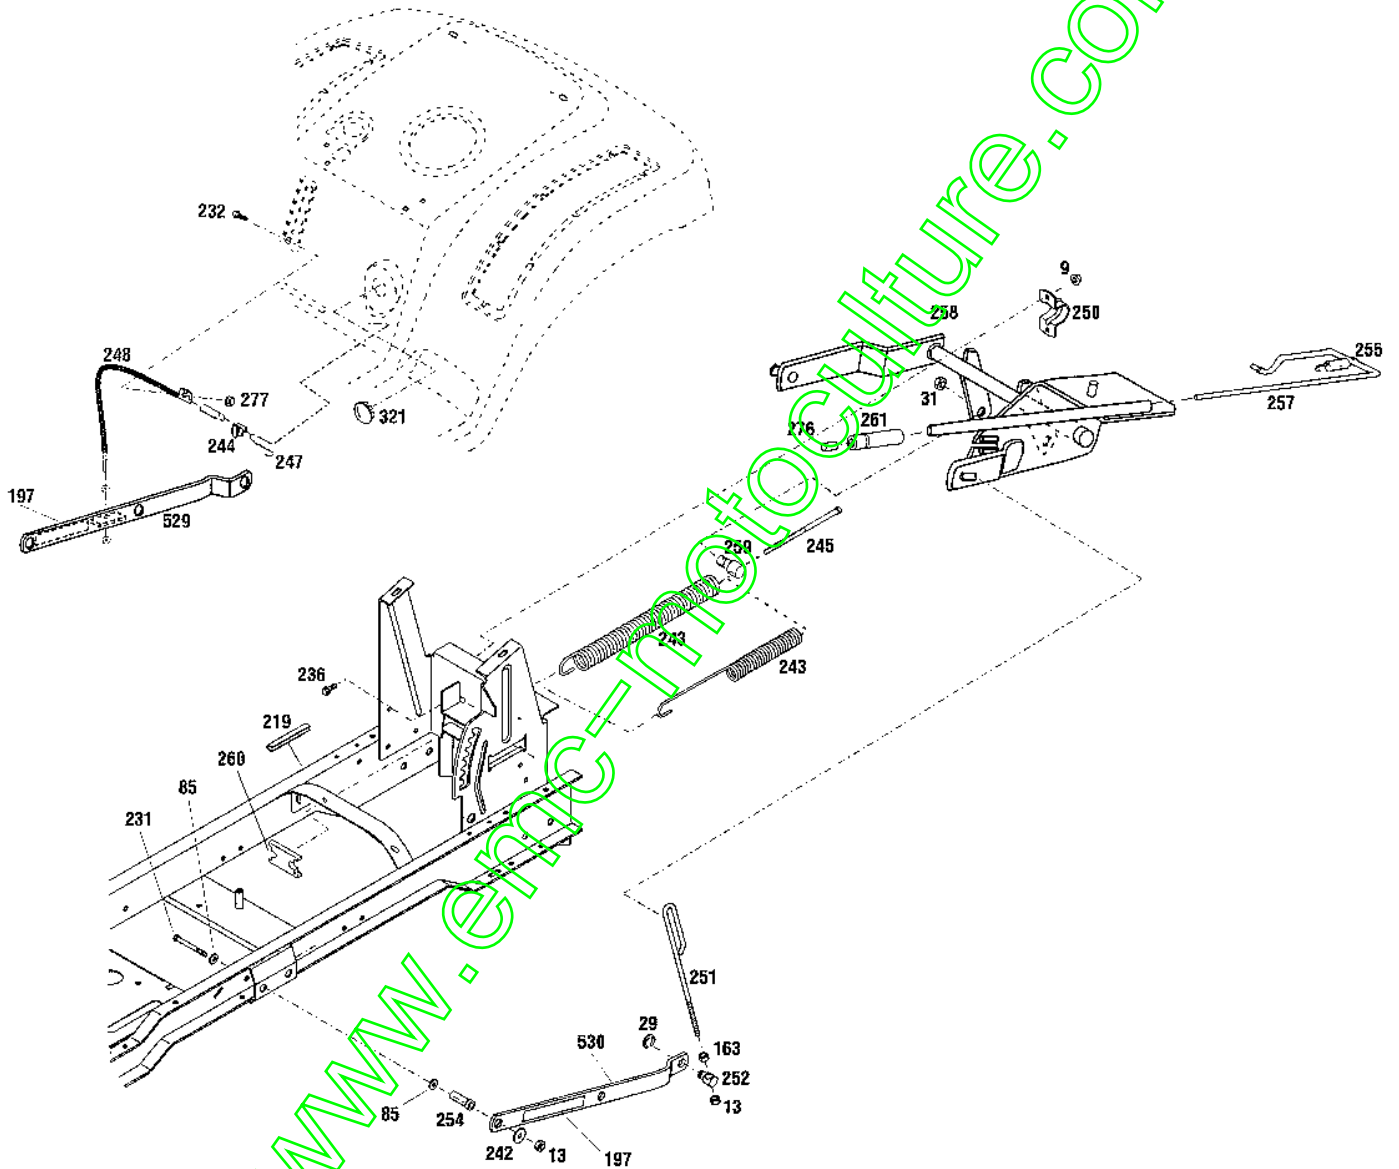

BOLENS® TRACTOR

LIFT ASSEMBLY

S/N: 131130200101 - 131131199999
131140200101 - 131141199999
131150200101 - 131151199999

MODELS 13113 & 13114

Ref.	Part	Description	Qty.	Ref.	Part	Description	Qty.
9	1186391	Flange Nut, 5/16-18	4	248	1773183	Cable Assembly	1
13	1733398	Hex Top Locknut, 3/8-16	4	250	1772806	Lift Clamp	2
29	1177567	Retaining Ring, 5/8	2	251	1772868	Lift Rod	2
31	1758231	Top Locknut, 5/8-11	1	252	1772438	Rear Lift Swivel	2
85	1107383	Flat Washer, 3/8	4	254	1766080	Spacer	2
163	1186231	Hex Nut, 3/8-16	2	255	1772873	Extension Spring	1
197	1773104	Warning Decal	2	257	1772870	Rod	1
219	1752694	Trim (A)	1	258	1772851001	Lift Assembly	1
	1752654	Trim (B)	2	259	1772871	Pivot Block	1
231	1111614	Hex Head Screw, 3/8-16 x 3	2	260	1772872	Spring Anchor	1
232	1773610	Screw, 10-24 x 5/16	1	261	1766340	Lift Grip	1
236	1186329	Flange Screw, 5/16-18 x 3/4	4	276	1772865	Lift Button	1
242	1763355	Flat Washer, 3/8 x 1-1/2	2	277	1785958	Keps Nut, 10-24	1
243	1773138	Lift Assist Spring (A)	1	321	1772165	Dome Cap	1
	1772867	Lift Assist Spring (B)	1	529	1772961	Right Lift Link Assembly (Incl. Ref. 197)	1
244	1773201	Height Indicator	1	530	1772962	Left Lift Link Assembly (Incl. Ref. 197)	1
245	1773139	Lift Assist Screw	1				
247	1773206	Extension Spring	1				

(A)—Model 13113

(B)—Model 13114

www.emc-motors.com