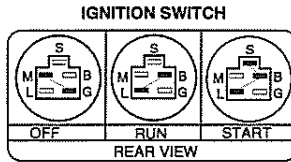

WIRING DIAGRAM