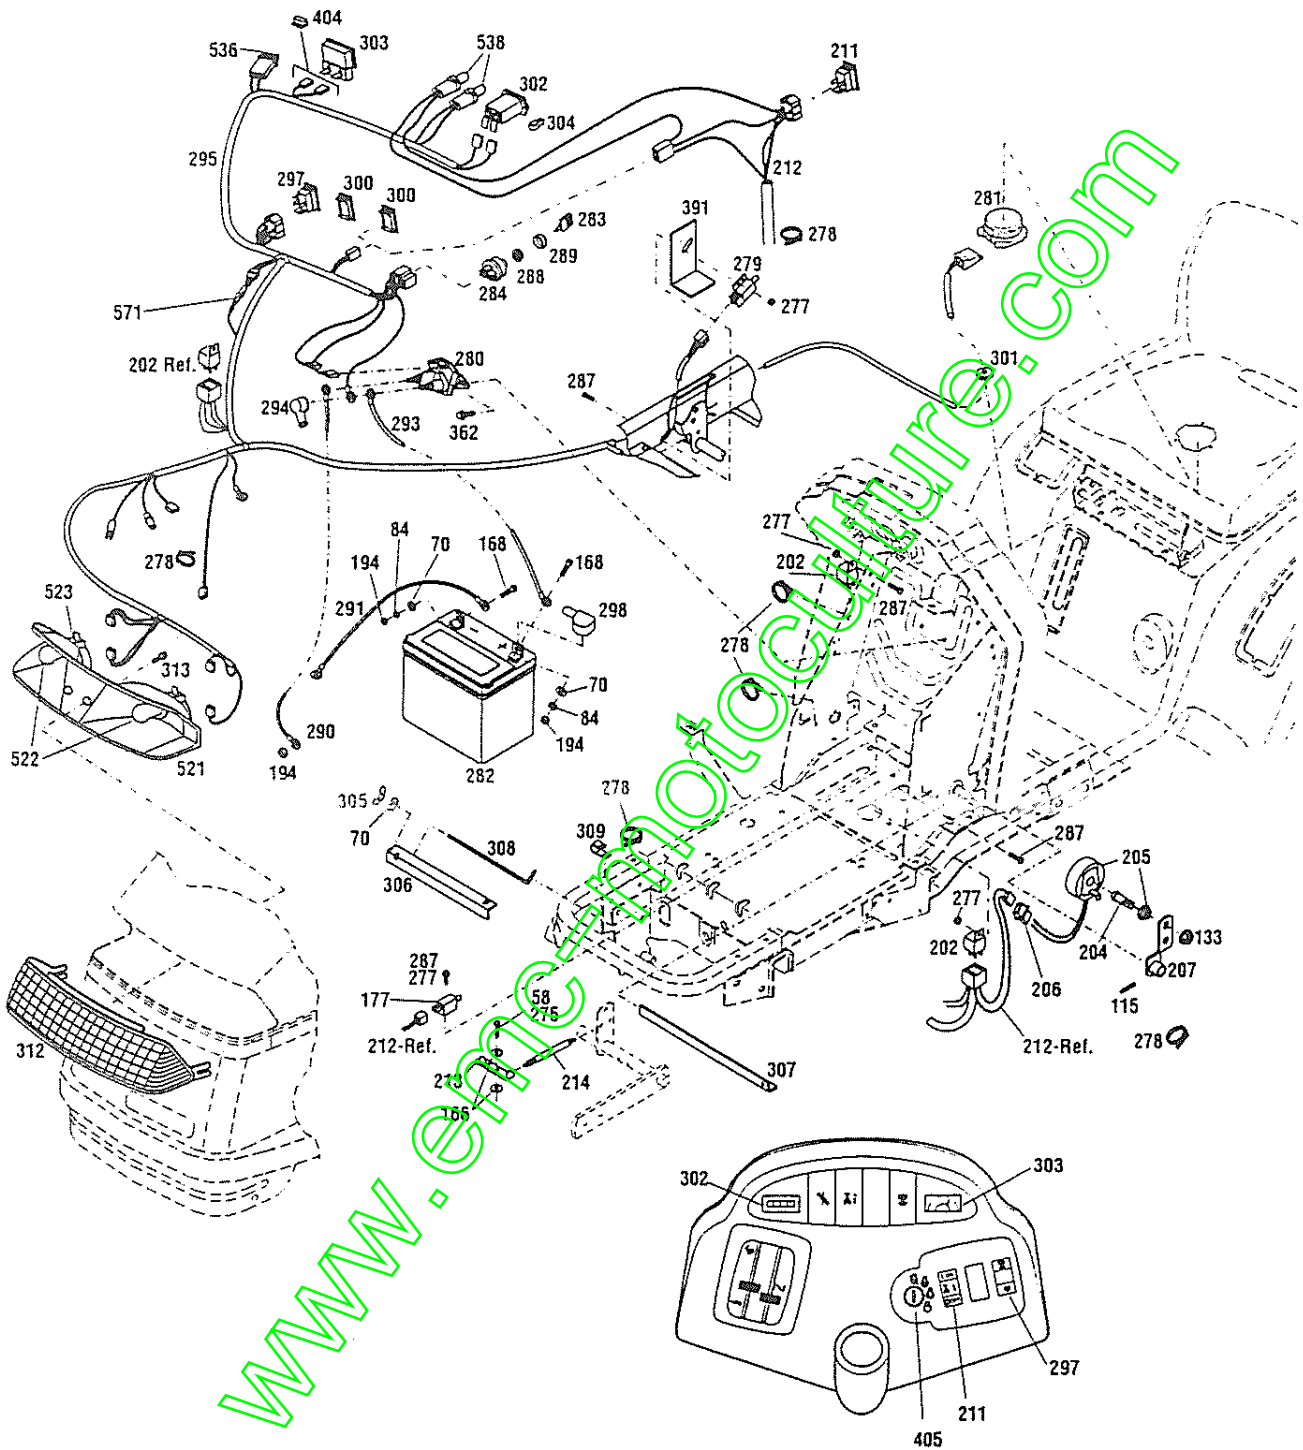

BOLENS® TRACTOR

ELECTRICAL ASSEMBLY

S/N 131130100101 - 131130199999
131140100101 - 131140199999
131150100101 - 131150199999

MODELS 13113, 13114 & 13115

Ref.	Part	Description	Qty.	Ref.	Part	Description	Qty.
9	1186391	Flange Nut, 5/16-18 (A)	1		1758070	Sems Screw, #10-24 x 5/8 (B).....	4
10	1100044	Hex Head Screw, 5/16-18 x 3/4 (A) ...	1	288	1758146	Ignition Switch Mounting Nut.....	1
58	1734398	Top Locknut, 1/4-20 (C)	1	289	1758147	Cap	1
70	1107381	Flat Washer, 1/4.....	3	290	1764898	Starter Cable	1
80	1772950	Cap (A)(B).....	2	291	1764886	Negative Battery Cable	1
84	1100241	Lockwasher, 1/4 SAE.....	2	292	1772917	Lens.....	1
115	1120210	Drive Pin, 3/16 x 1 (C)	1	293	1764888	Battery Cable.....	1
116	1773270	Ignition Decal.....	1	294	1764890	Solenoid Boot	1
124	1772915	Control Decal (A)	1	295	629-3053	Main Harness (A).....	1
	1772914	Control Decal (B)(C)	1		629-3054	Main Harness (B)(C).....	1
133	1186396	Flange Nut, 7/16-20 (C)	1	297	1771865	PTO Switch	1
166	1720883	Washer, 1/4 x 1-1/4 (C).....	2	298	1764899	Terminal Boot	1
168	1100805	Hex Head Screw, 1/4-20 x 3/4	2	300	1766184	Switch Cover (A)(B).....	2
172	1721038	Connector (B)	1	301	1772922	Grommet	1
177	1748723	Push-Button Switch (C)	1	302	1757364	Hour Meter (C).....	1
194	1186229	Hex Nut, 1/4-20	3	303	1725031	Ammeter (C).....	1
202	1749907	Relay (A)(C).....	1	305	1709652	Wing Locknut, 1/4-20	1
204	1750736	Special Screw (C)	1	306	1765258001	Battery Clamp	1
205	1768971	Magnet (C).....	1	308	1766163	Hook Bolt.....	1
206	1767852	Housing Pin Terminal (C)	1	309	1747738	J-Clamp (A)	1
207	1773617	Cruise Arm (C).....	1	311	1772002	Headlight Reflector	1
211	1766350	Cruise Switch (C).....	1	312	1765400	Lens.....	1
212	1766351	Cruise Harness (C).....	1	313	1185712	Self-Threading Screw	2
213	1767803	Cruise Arm (C).....	1	350	1761008	Rubber Button	1
214	1767822	Spring (C).....	1	362	1724492	Self-Tapping Screw, 1/4-20 x 1/2	2
275	1111599	Hex Head Screw, 1/4-20 x 5/8	1	391	1772387	Switch Bracket.....	1
277	1185985	Keps Nut, #10-24 (A) (C).....	5	398	1772906	Clip	2
	1185985	Keps Nut, #10-24 (B).....	4	522	1772001	Headlight Bulb	2
278	1735531	Cable Tie.....	7	523	1752875	Socket.....	2
279	1751328	Push-Button Switch	1	536	1768969	Fuse.....	1
280	1752137	Solenoid	1	538	1764897	Panel Light Bulb	2
281	1768882	Seat Switch.....	1	571	1755616	Diode	1
282	725-1737	Battery	1	700	725-1648	Relay.....	1
283	1753986	Key	1	701	710-1003	Tap Screw, #10-16 x 5/8.....	1
284	1754183	Ignition Switch.....	1	702	725-1657A	Safety Switch.....	1
287	1758070	Sems Screw, #10-24 x 5/8 (A) (C).....	5	703	721-0342	Relay Gasket (Not Shown).....	1

(A)—Model 13113
(B)—Model 13114
(C)—Model 13115