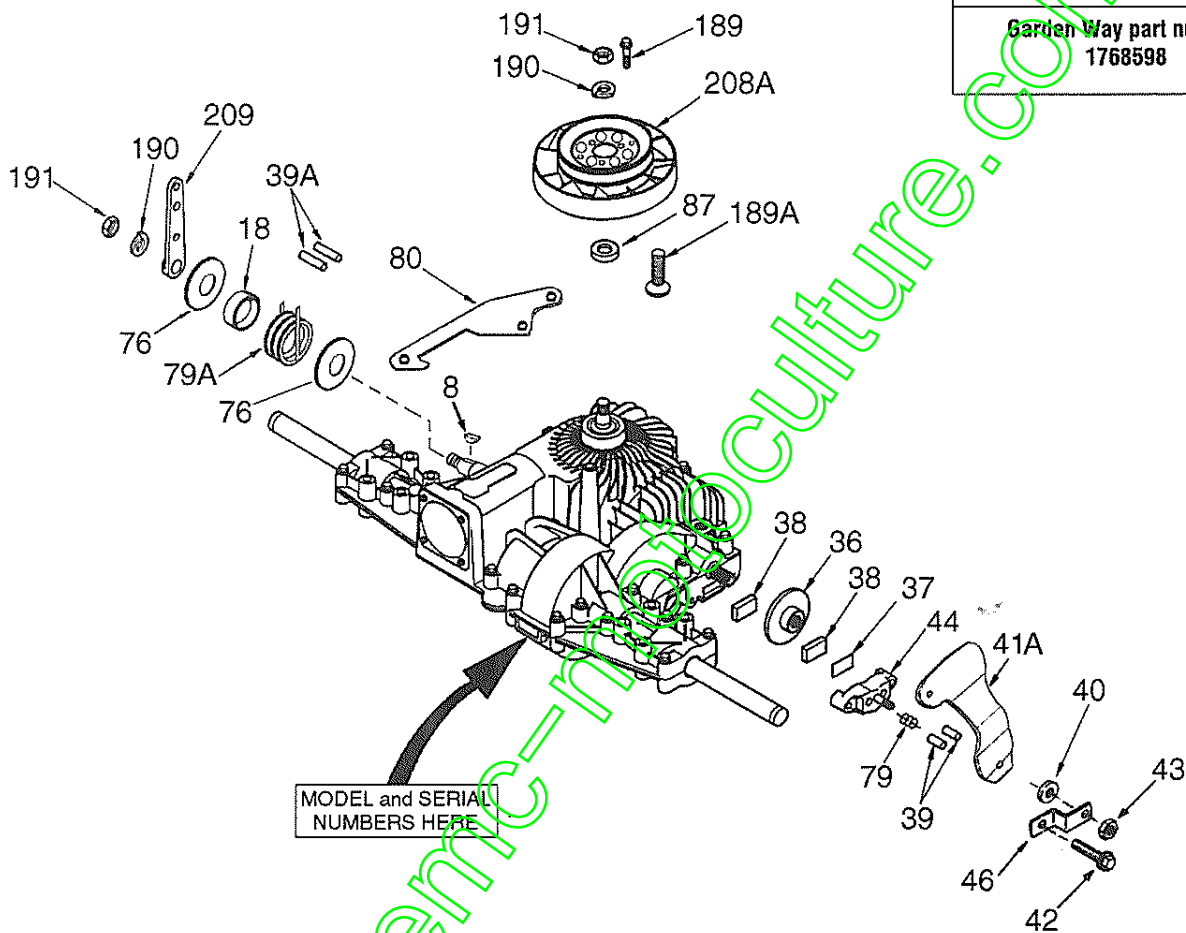

MODEL 13113 & 13114

S/N: 131130200101 - 131131199999
131140200101 - 131141199999

PEERLESS VST 205 HYDRO TRANSMISSION BREAKDOWN

Purchase transmission parts from your Tecumseh/Peerless dealer.
Refer to illustration for model/serial number location.

Use 20 wt. Motor Oil
Garden Way part number
1768598

Ref.	Part	Description	Qty.	Ref.	Part	Description	Qty.
8	792175	Woodruff Key	1	46	786086	Brake Lever Bracket	1
18	786173	Spacer	1	76	792174	Flat Washer	2
36	790075	Brake Disk	1	79	792144	Spring	1
37	790007	Brake Pad Plate	1	79A	798027	Neutral Return Spring	1
38	799021	Brake Pad (pkg of 2)	2	80	798030	Control Lever Stop	1
39	786026	Dowel Pin	2	87	788035	Oil Seal 5/8"	1
39A	786174	Dowel Pin	2	189	792168	Drive Screw #6 x 1/2	3
40	792076A	Flat Washer	1	189A	792171	Screw 10-24 x 1/2	3
41	790081	Brake Lever	1	190	792150	Lockwasher	2
42	792073	Screw 1/4-20 x 1-1/4	2	191	792151	Nut 7/16-20	2
43	792075	Locknut 5/16-24	1	208A	798031	Fan/Coupling Assy 2WS	1
44	790025	Brake Pad Holder	1	209	798024	Control Lever	1