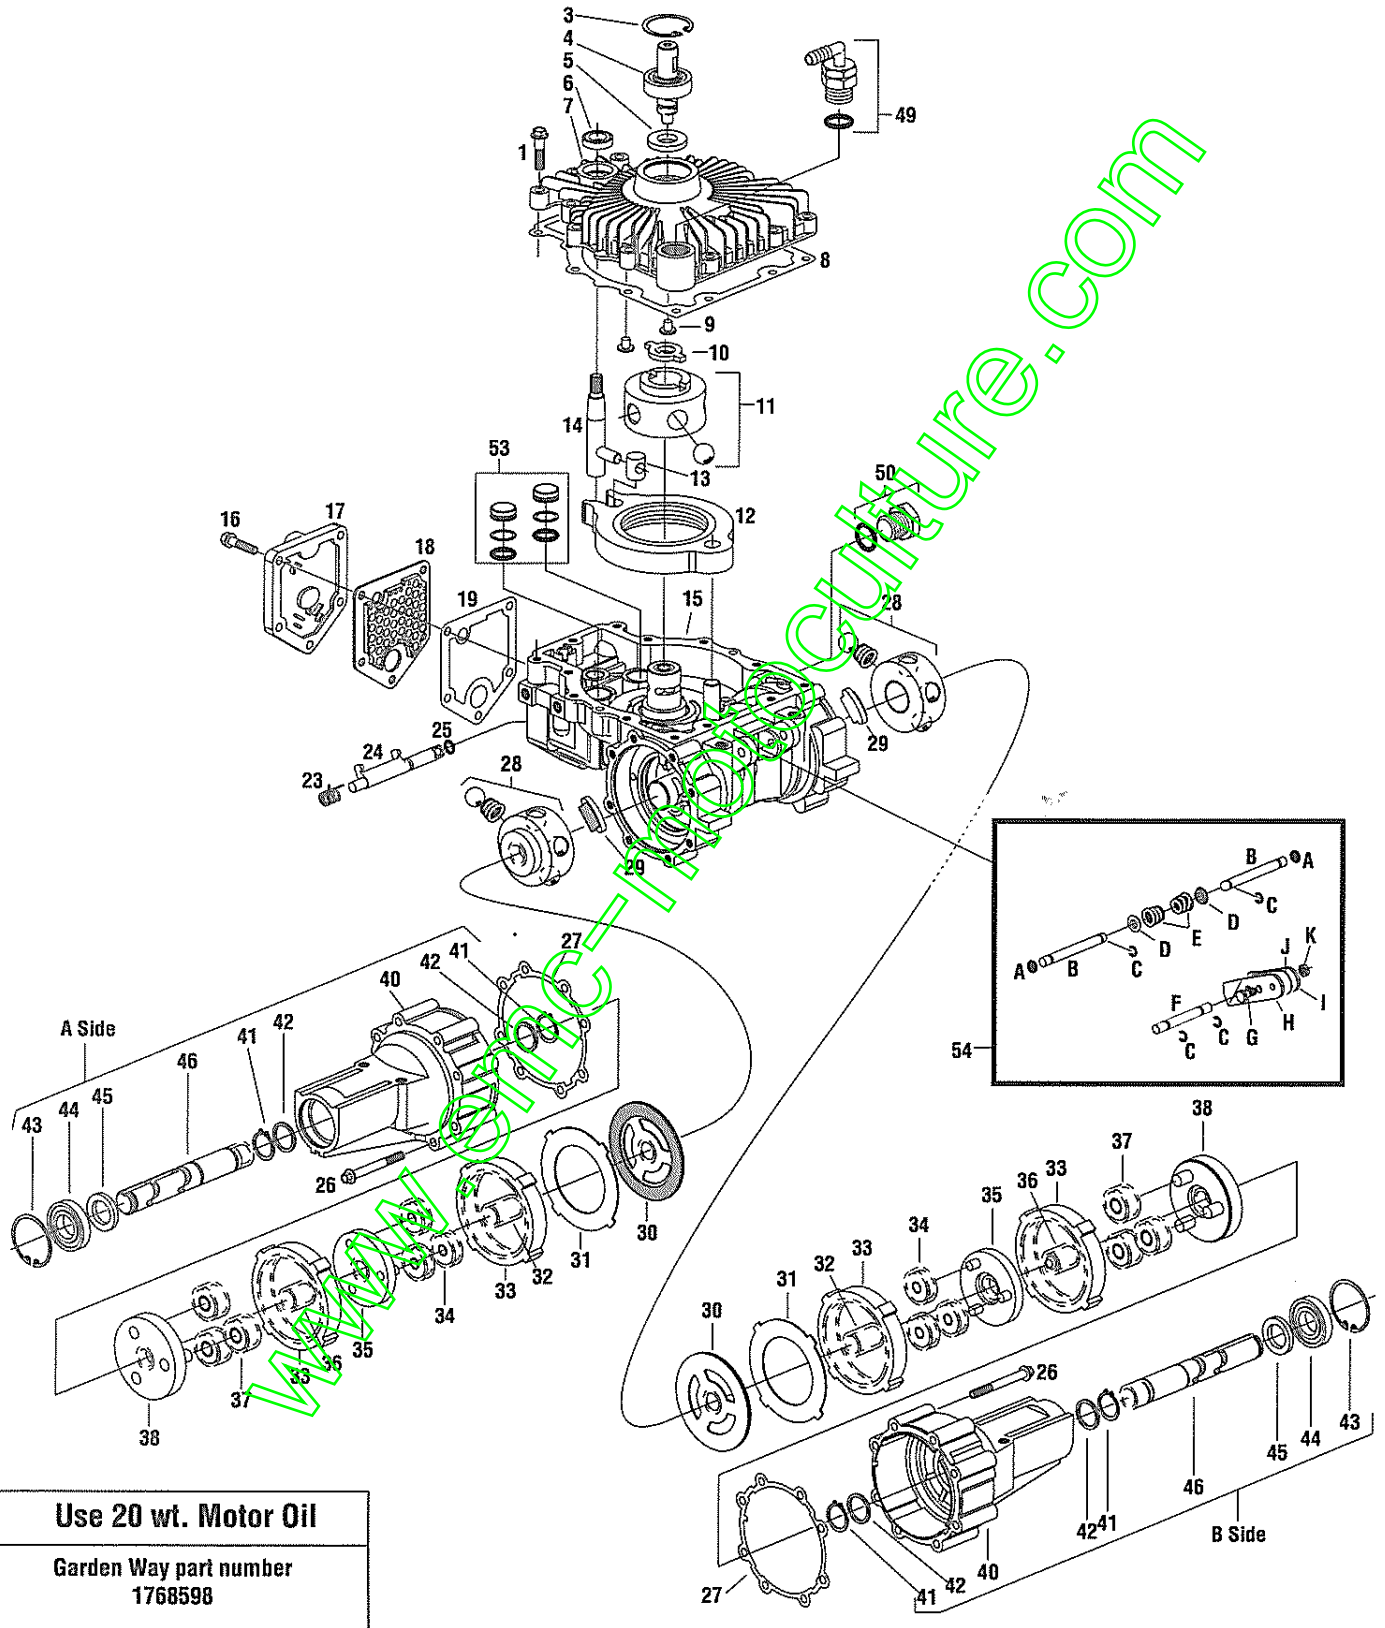

EATON 751 HYDRO TRANSMISSION ASSEMBLY

Use 20 wt. Motor Oil
Garden Way part number
1768598

Ref.	Part	Description	Qty.	Ref.	Part	Description	Qty.
1	1769200	Self Tapping Screw, 1/4-20.....	13	33	1769225	Gear, Ring 57T.....	4
3	1769201	Ring, Retaining, Internal.....	1	34	1769226	21T Planet Gear (S/A) First.....	6
4	1760892	Shaft, Input (S/A).....	1	35	1769227	15T Primary Carrier (S/A).....	2
5	1724381	Seal Input Shaft.....	1	36		15T Sun Gear, Second (Steel).....	2
6	1757374	Seal, Control Shaft.....	1	37		21T Plnt. Gear (S/A) Second (Steel).....	6
7	1769202	Cover.....	1	38	1769230	Secondary Carrier (S/A).....	2
8	1769203	Gasket, Cover.....	1	40	1769231	Axle Housing (S/A) A-Side & B-Side.....	1
9	1769204	Button.....	2	41	1769232	Ring, Retaining, External.....	4
10	1769205	Drive.....	1	42	1769233	Thrust Washer.....	4
11		Pump Rotor/Ball/Pin (S/A).....	1	43	1769234	Ring, Retaining, Internal.....	2
12		Cam Ring.....	1	44	1757700	Bearing, Ball.....	2
13	1769208	Insert.....	1	45	1769235	Seal, Radial Lip.....	2
14	1769209	Control Shaft, External Thread.....	1	46	1769236	Shaft, Axle—A-Side.....	1
15	1769211	Housing (S/A).....	1	49		90° Fitting/O-ring (S/A).....	1
16	1769212	Screw, 1/4-20 Hex Flange.....	A/R	50		Plug/O-ring (S/A).....	1
17		Filter Base "L".....	1	53	1769242	Piston, (S/A)	
18		Filter.....	1	54		Brake Lever Parts	
19		Gasket.....	1	A	1769243	Quad Seal.....	2
23	1769217	Spring, Dump Valve.....	1	B	1769244	Rod, Push.....	2
24	1757376	Bracket, Dump Valve.....	1	C	1769245	E-Ring.....	4
25	1757377	Seal, O-ring.....	1	D	1769246	Spring Base (S/A).....	2
26	1769218	Screw, 5/16 Hex Flange.....	16	E	1769247	Spring Conical.....	2
27	1769219	Gasket, Axle Housing.....	2	F	1769248	Shaft, Brake.....	1
28	1769220	15T Motor Rotor/Ball (S/A).....	2	G	1769249	Screw, Cap, Hex.....	1
29	1769221	Pad, Friction (S/A).....	2	H	1769250	Lever, Brake, R.H.....	1
30	1769222	Reaction, Plate.....	2	I	1769251	Lever, Brake, L.H.....	1
31	1769223	Plate, Backup.....	2	J	1769252	Shim.....	A/R
32	1769224	15T Sun Gear, First.....	2	K	1769253	Nut, Hex, Lock.....	1

A/R — As Required.