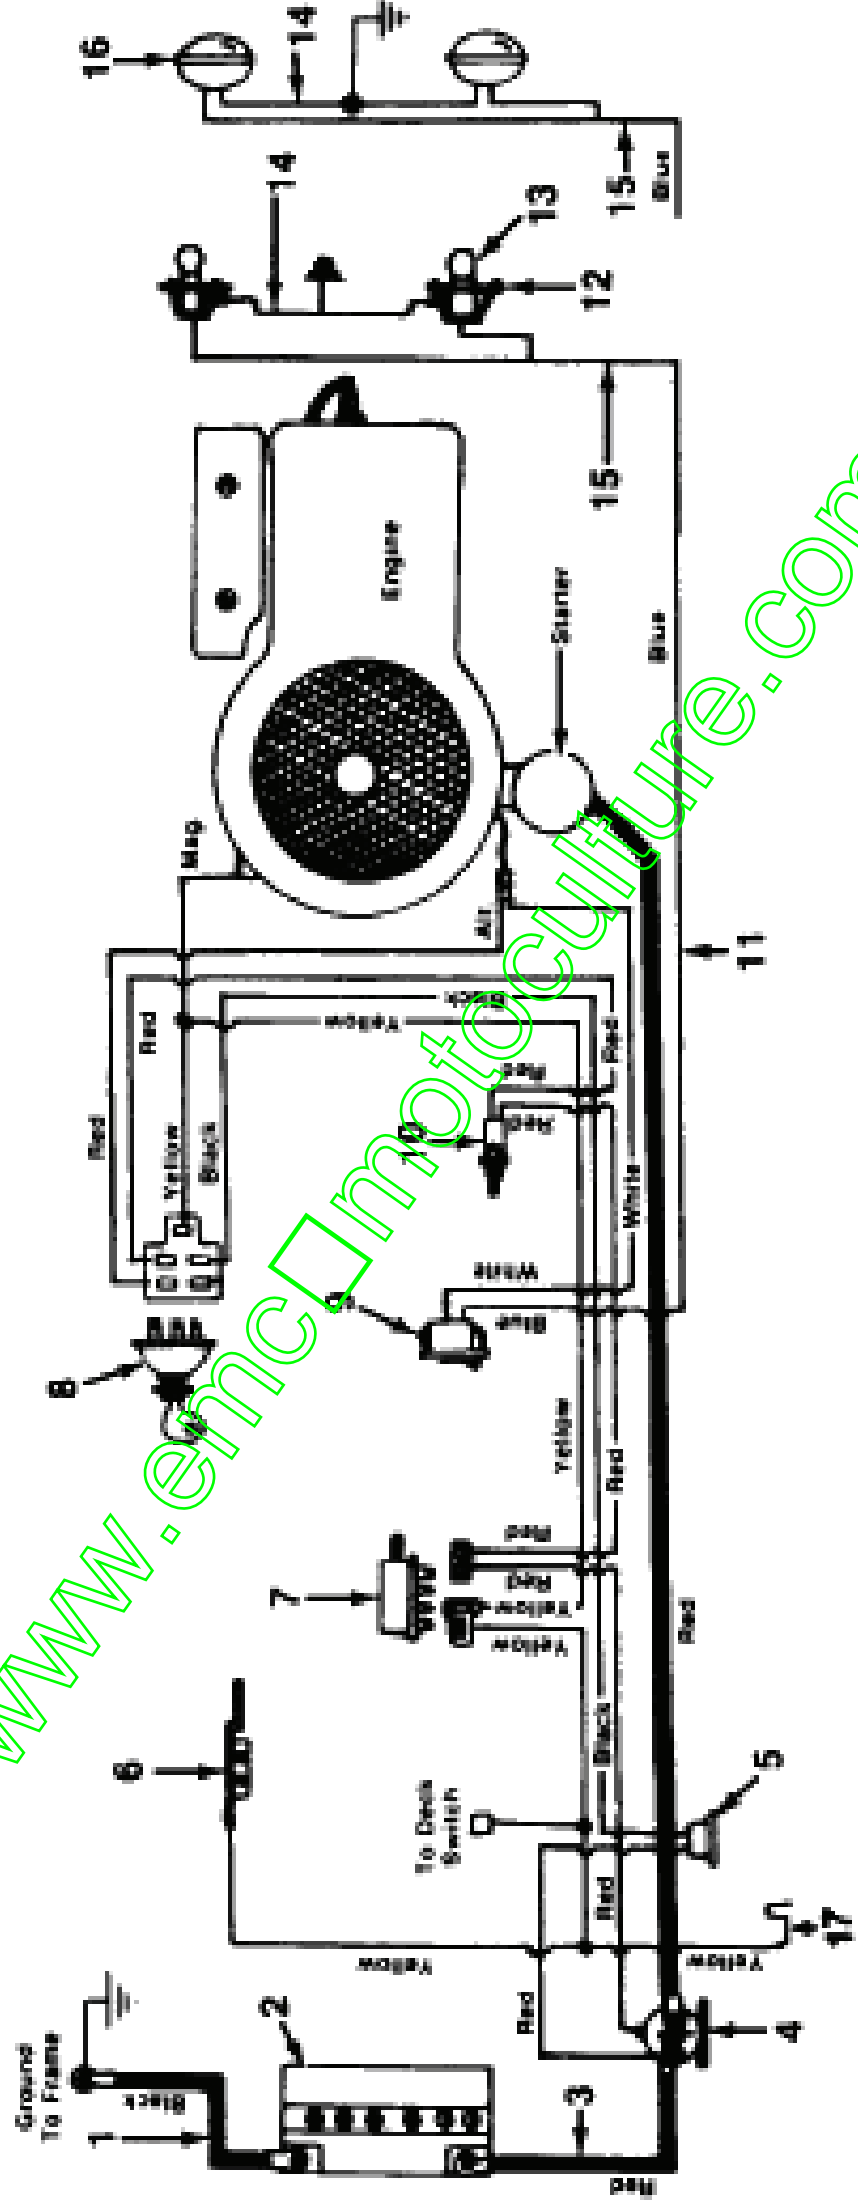

www.emsmotoculture.com

1	MTD 714-0129 #4 Hi-Pro Key 3/32 x 5/16" Dia.
2	MTD 716-0115 Snap Ring .625" Shaft
3	MTD 710-0854 Hex Bolt 1/4-20 x 1.75" Lg.*
4	MTD 710-0378 Hex Bolt 5/16-18 x 2.5"
5	MTD 717-0764 Upper Housing
6	MTD 710-0889 Hex Fl-Bolt 1/4-20 x .88" Lg.*
7	MTD 712-0287 Hex Nut 1/4-20 Thd.*
8	MTD 717-0634 Input Shaft
9	MTD 721-0178 Square Seal 5/8" I.D.
10	MTD 736-0335 Thrust Washer 5/8" I.D. x 1.25" O.D.
11	MTD 717-0633 Pinion Input 14T
12	MTD 716-0108 Retaining Ring 7/16" Ext.
13	MTD 717-0768 Drive Shaft
14	MTD 741-0336 Flange Brg. 5/8" I.D. x 3/4" Lg.*
	MTD 736-0349 Fl-Wash. 5/8" I.D. x 1.0" O.D. x .020 Thk.
	MTD 736-0336 Fl-Wash. 5/8" I.D. x 1.0" O.D. x .030" Thk.
	MTD 736-0337 Fl-Wash. 5/8" I.D. x 1.0" O.D. x .040 Thk.
16	MTD 717-0757 Bevel Gear 42T
17	MTD 717-0667 Clutch Collar
18	MTD 717-1020 Miter Gear 15T (H.D.)
19	MTD 716-0142 Snap Ring
20	MTD 717-0690 Thrust Bearing 1/2" I.D. x 1.0" O.D.
21	MTD 710-0862 Pan Head Scr. 1/4-20 x .50" Lg. w/Patch
22	MTD 717-0766 Axle R.H. Ass'y.-Kit
23	MTD 741-0340 Sleeve Bearing 3/4" I.D. x 1.0" Lg.
24	MTD 721-0179 Oil Seal 3/4" I.D.
25	MTD 741-0339 Flange Bearing 3/4" I.D. x 15/16" Lg.
26	MTD 736-0188 Fl-Wash. .760" I.D. x 1.49" O.D.
27	MTD 717-0673 Cross Shaft
28	MTD 717-0777 Differential Housing Ass'y.
33	MTD 736-0188 Fl-Wash. .760" I.D. x 1.49" O.D.
34	MTD 717-0761 Lower Housing
35	MTD 750-0555 Spacer .53" O.D. x 3/8" Lg.
36	MTD 736-0329 L-Wash. 1/4" I.D.
37	MTD 710-0886 Hex Bolt 1/4-20 x 1.50" Lg. (Grade 5)
38	MTD 712-0335 Castle Nut 5/16-24 Thd.
39	MTD 736-0159 Fl-Wash. .844" I.D. x .875" O.D.
40	MTD 717-0772 Actuating Arm
41	MTD 717-0679 Brake Yoke
42	MTD 717-0682 Puck Plate
43	MTD 717-0678 Brake Puck
44	MTD 717-0765 Axle L.H. Ass'y.-Kit
45	MTD 717-0677 Brake Disc
46	MTD 741-0337 Flange Bearing 5/8" I.D. x 15/16" Lg.
47	MTD 714-0161 Woodruff Key 3/16 x 5/8 HT
48	MTD 717-0754 Shift Fork Ass'y.
49	MTD 741-0662 Ball Detent .250" Dia.
50	MTD 732-0863 Spring Detent
51	MTD 714-0169 #9 Hi-Pro Key 3/16" x 3/4" Dia. HT
52	MTD 741-0335 Needle Brg. 5/8" I.C. x 1/2" Lg.
58	MTD 717-0681 Sq. Hd. Bolt 5/16-24 Thd.
59	MTD 1544-013 Cotter Pin 3/32" Dia. x .50" Lg.
	MTD 737-0148 Grease-Shell