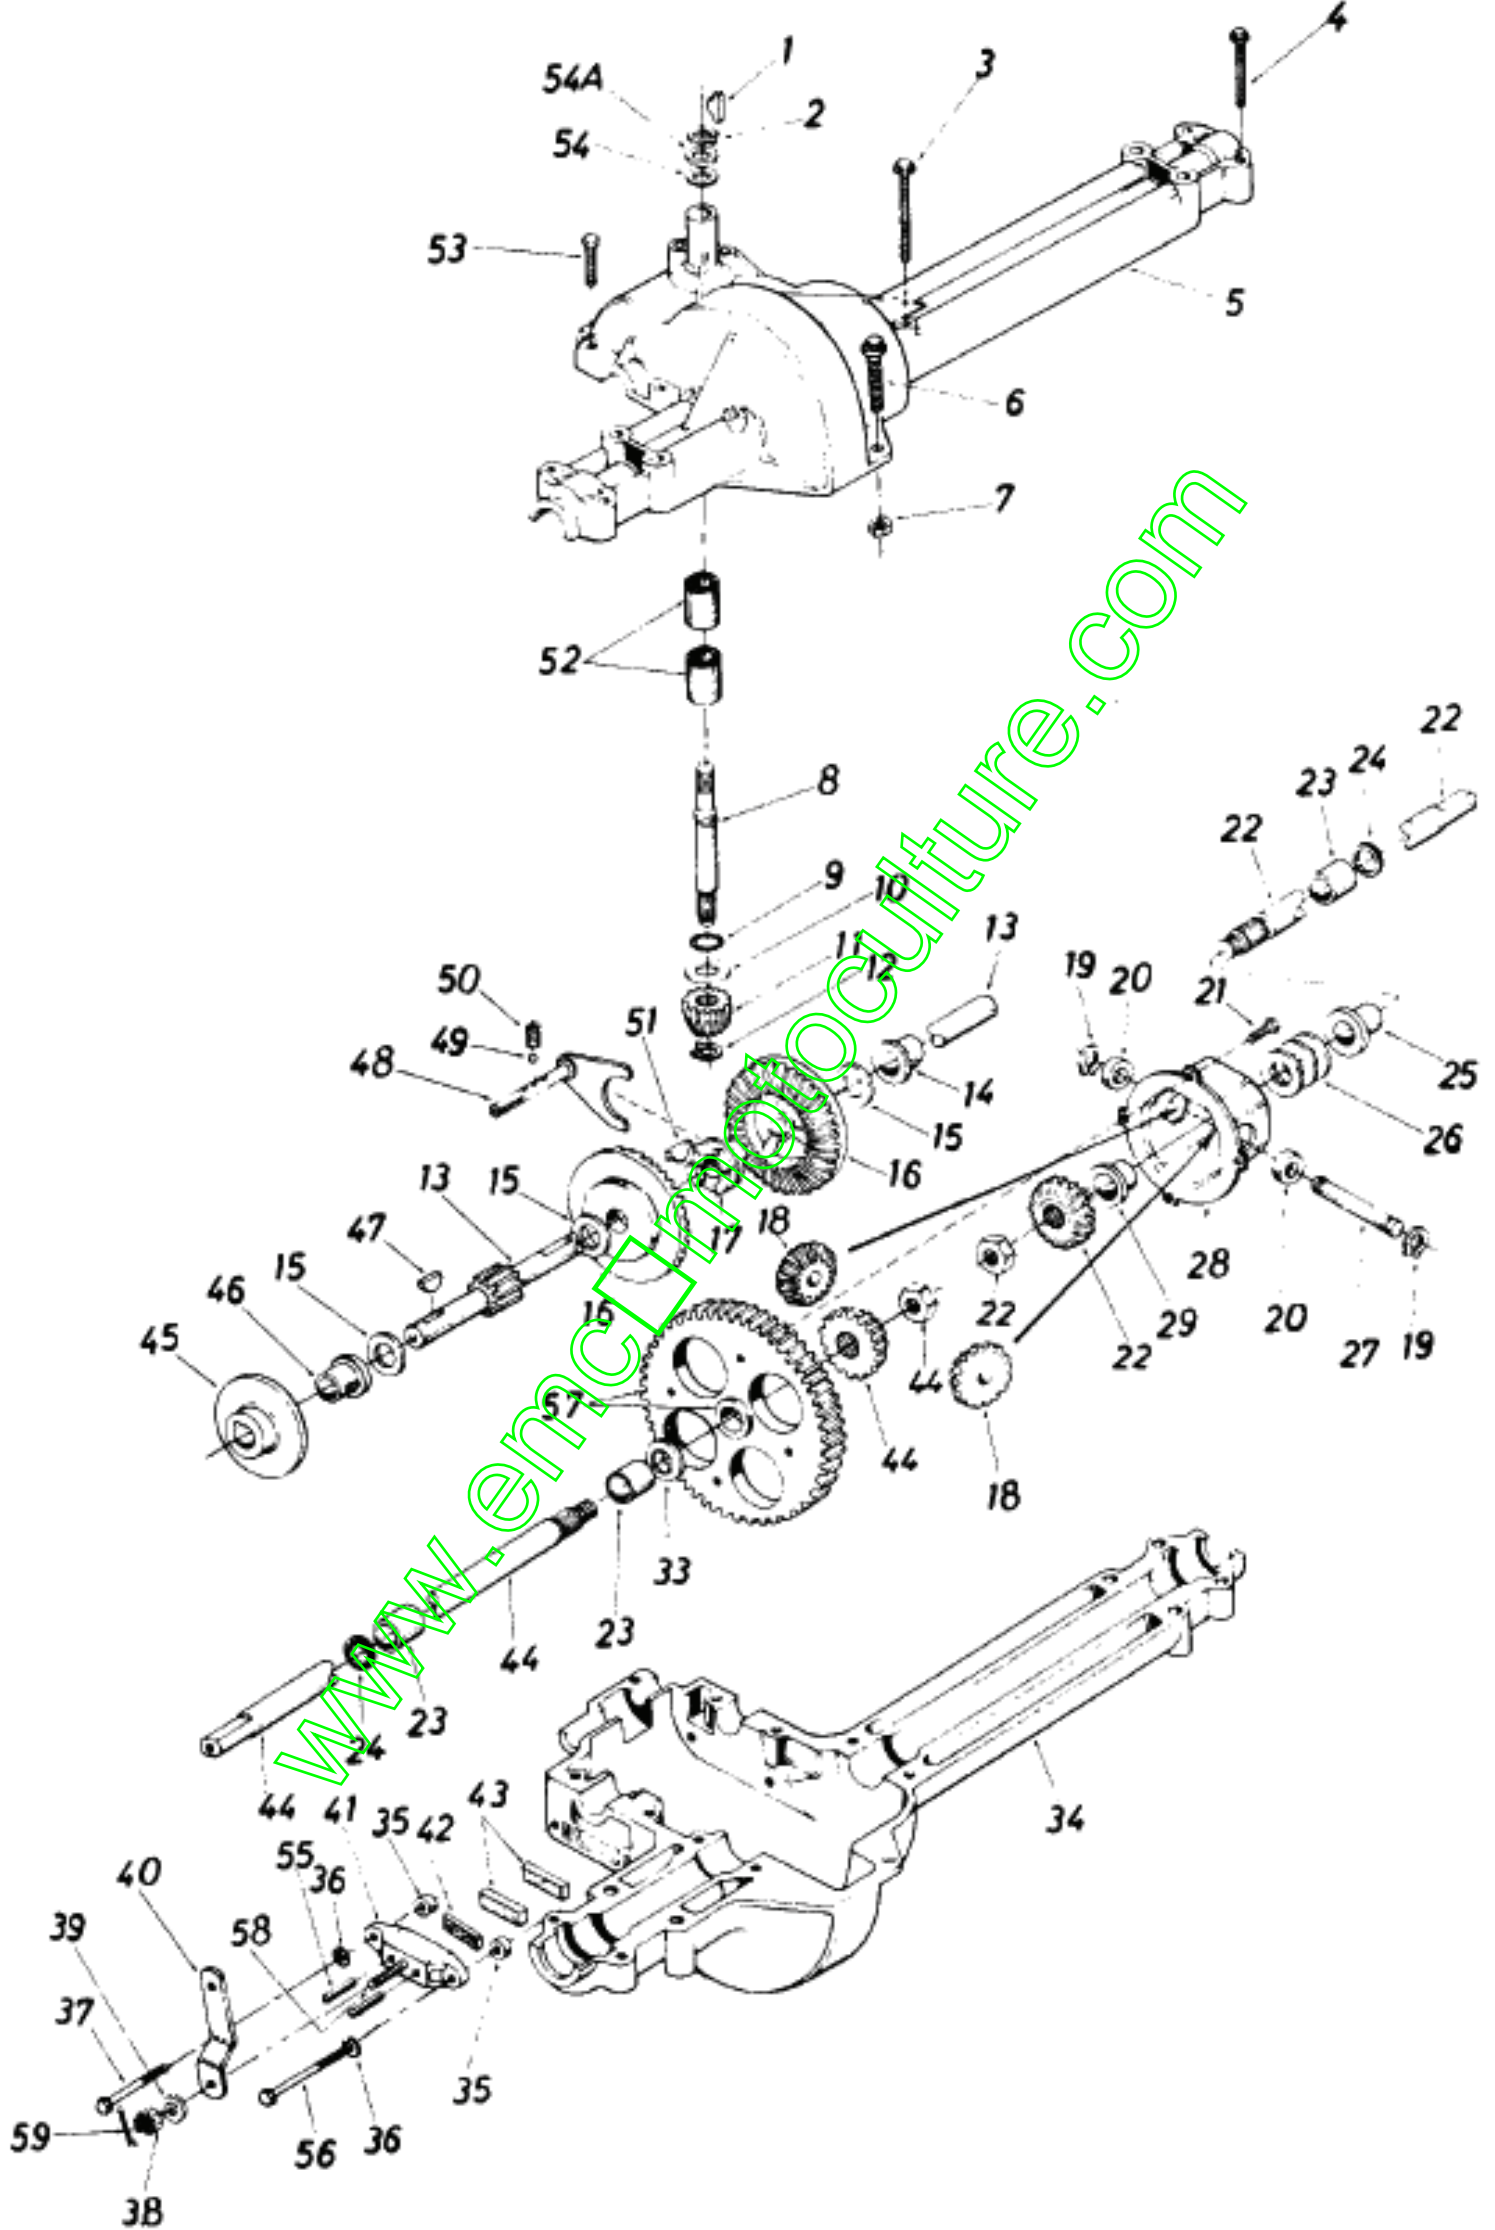

1	MTD 714-0129 #4 Hi-Pro Key 3/32 x 5/16" Dia.
2	MTD 716-0115 Snap Ring .625" Shaft
3	MTD 710-0854 Hex Bolt 1/4-20 x 1.75" Lg.*
4	MTD 710-0378 Hex Bolt 5/16-18 x 2.5"
5	MTD 717-0764 Upper Housing
6	MTD 710-0889 Hex Fl-Bolt 1/4-20 x .88" Lg.*
7	MTD 712-0287 Hex Nut 1/4-20 Thd.*
8	MTD 717-0634 Input Shaft
9	MTD 721-0178 Square Seal 5/8" I.D.
10	MTD 736-0335 Thrust Washer 5/8" I.D. x 1.25" O.D.
11	MTD 717-0633 Pinion Input 14T
12	MTD 716-0108 Retaining Ring 7/16" Ext.
13	MTD 717-0768 Drive Shaft
14	MTD 741-0336 Flange Brg. 5/8" I.D. x 3/4" Lg.*
	MTD 736-0349 Fl-Wash. 5/8" I.D. x 1.0" O.D. x .020 Thk.
	MTD 736-0336 Fl-Wash. 5/8" I.D. x 1.0" O.D. x .030" Thk.
	MTD 736-0337 Fl-Wash. 5/8" I.D. x 1.0" O.D. x .040 Thk.
16	MTD 717-0757 Bevel Gear 42T
17	MTD 717-0667 Clutch Collar
18	MTD 717-1020 Miter Gear 15T (H.D.)
19	MTD 716-0142 Snap Ring
20	MTD 717-0690 Thrust Bearing 1/2" I.D. x 1.0" O.D.
21	MTD 710-0862 Pan Head Scr. 1/4-20 x .50" Lg. w/Patch
22	MTD 717-0766 Axle R.H. Ass'y.-Kit
23	MTD 741-0340 Sleeve Bearing 3/4" I.D. x 1.0" Lg.
24	MTD 721-0179 Oil Seal 3/4" I.D.
25	MTD 741-0339 Flange Bearing 3/4" I.D. x 15/16" Lg.
26	MTD 736-0188 Fl-Wash. .760" I.D. x 1.49" O.D.
27	MTD 717-0673 Cross Shaft
28	MTD 717-0777 Differential Housing Ass'y.
33	MTD 736-0188 Fl-Wash. .760" I.D. x 1.49" O.D.
34	MTD 717-0761 Lower Housing
35	MTD 750-0555 Spacer .53" O.D. x 3/8" Lg.
36	MTD 736-0329 L-Wash. 1/4" I.D.
37	MTD 710-0886 Hex Bolt 1/4-20 x 1.50" Lg. (Grade 5)
38	MTD 712-0335 Castle Nut 5/16-24 Thd.
39	MTD 736-0159 Fl-Wash. .844" I.D. x .875" O.D.
40	MTD 717-0772 Actuating Arm
41	MTD 717-0679 Brake Yoke
42	MTD 717-0682 Puck Plate
43	MTD 717-0678 Brake Puck
44	MTD 717-0765 Axle L.H. Ass'y.-Kit
45	MTD 717-0677 Brake Disc
46	MTD 741-0337 Flange Bearing 5/8" I.D. x 15/16" Lg.
47	MTD 714-0161 Woodruff Key 3/16 x 5/8 HT
48	MTD 717-0754 Shift Fork Ass'y.
49	MTD 741-0662 Ball Detent .250" Dia.
50	MTD 732-0863 Spring Detent
51	MTD 714-0169 #9 Hi-Pro Key 3/16" x 3/4" Dia. HT
52	MTD 741-0335 Needle Brg. 5/8" I.C. x 1/2" Lg.
58	MTD 717-0681 Sq. Hd. Bolt 5/16-24 Thd.
59	MTD 1544-013 Cotter Pin 3/32" Dia. x .50" Lg.
	MTD 737-0148 Grease-Shell