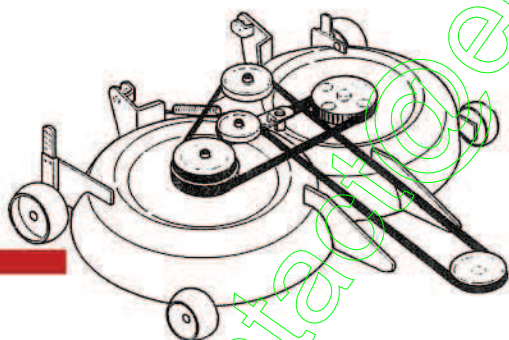

14104-38"
Cutting width

14104
Numéros séries :
141040100101-141040199999

03-000139-050207