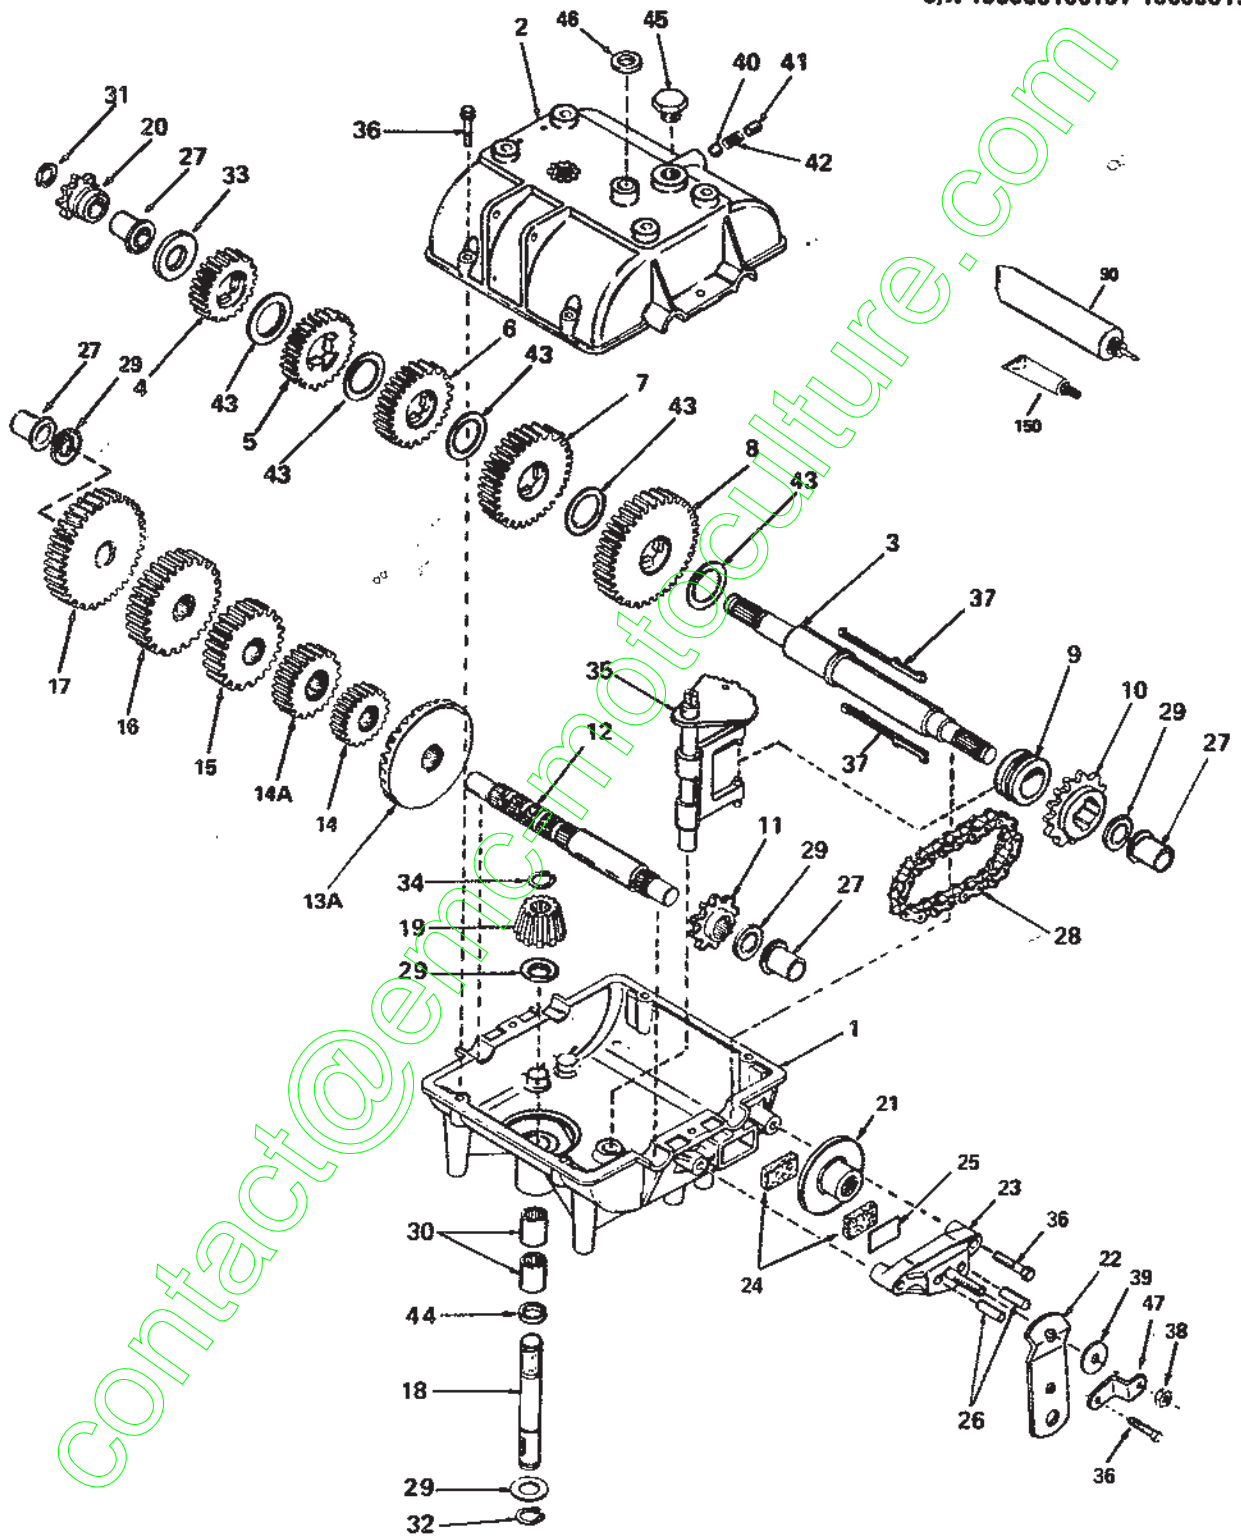

TECUMSEH TRANSMISSION—MODEL 700-053

S/N 130550100101-130550199999
S/N 130560100101-130560199999
S/N 130570100101-130570199999
S/N 130670100101-130670199999
S/N 130680100101-130680199999

TECUMSEH TRANSMISSION—MODEL 700-053

Order all parts through your local Tecumseh Power Products Outlet.

Ref #	Part #	Description	Qty.	Ref #	Part #	Description	Qty.
1	770061A	Transmission Case	1	26	786026	Dowel Pin	2
2	772083A	Transmission Cover	1	27	780105A	Flanged Bushing	4
3	776217	Output and Brake Shaft	1	28	786081	Roller Chain (No. 41 chain, 24 links)	1
4	778121A	Spur Gear (20 teeth)	1	29	780072	Thrust Washer	5
5	778122A	Spur Gear (22 teeth)	1	30	780086	Needle Bearing	2
6	778123A	Spur Gear (25 teeth)	1	31	792072	Retaining Ring	1
7	778124A	Spur Gear (30 teeth)	1	32	792035	Retaining Ring	1
8	778125	Spur Gear (35 teeth)	1	33	7800109	Washer	1
9	784266	Shift Collar	1	34	788040	Retaining Ring	1
10	786083	Sprocket (18 teeth)	1	35	784267	Shift Rod and Fork Assembly	1
11	786082	Sprocket (9 teeth)	1	36	792073	Flanged Hex Hd. Thd Form. Screw, 1/4-20 x 1-1/4	8
12	776134	Counter Shaft	1	37	792089A	Key	2
13A	778137A	Bevel Gear (42 teeth)	1	38	792075	Lock Nut, 5/16-24	1
14	778136	Spur Gear (15 teeth)	1	39	792076	Flat Washer, 5/16	1
14A	778126A	Spur Gear (20 teeth)	1	40	792077	Steel Ball, 5/16	1
15	778127A	Spur Gear (25 teeth)	1	41	792078	Set Screw, 3/8-16 x 3/8	1
16	778128A	Spur Gear (28 teeth)	1	42	792079	Spring	1
17	778129A	Spur Gear (30 teeth)	1	43	780108	Thrust Washer	5
18	776333	Input Shaft	1	44	792001	Square Cut Ring	1
19	778113A	Input Bevel Pinion	1	45	792074	Threaded Plug	1
20	786047	Sprocket (8 teeth)	1	46	788069	Square Cut Seal	1
21	790003	Brake Disk	1	47	786086	Brake Lever Bracket	1
22	790013	Brake Lever	1	90	788067B	Grease (32 oz. Bentonite)	1
23	790025	Brake Pad Holder	1	150	510334	Gasket Eliminator	1
24	790006	Brake Pad	2				
25	790007	Brake Pad Plate	1				

contact@emc-nc.com