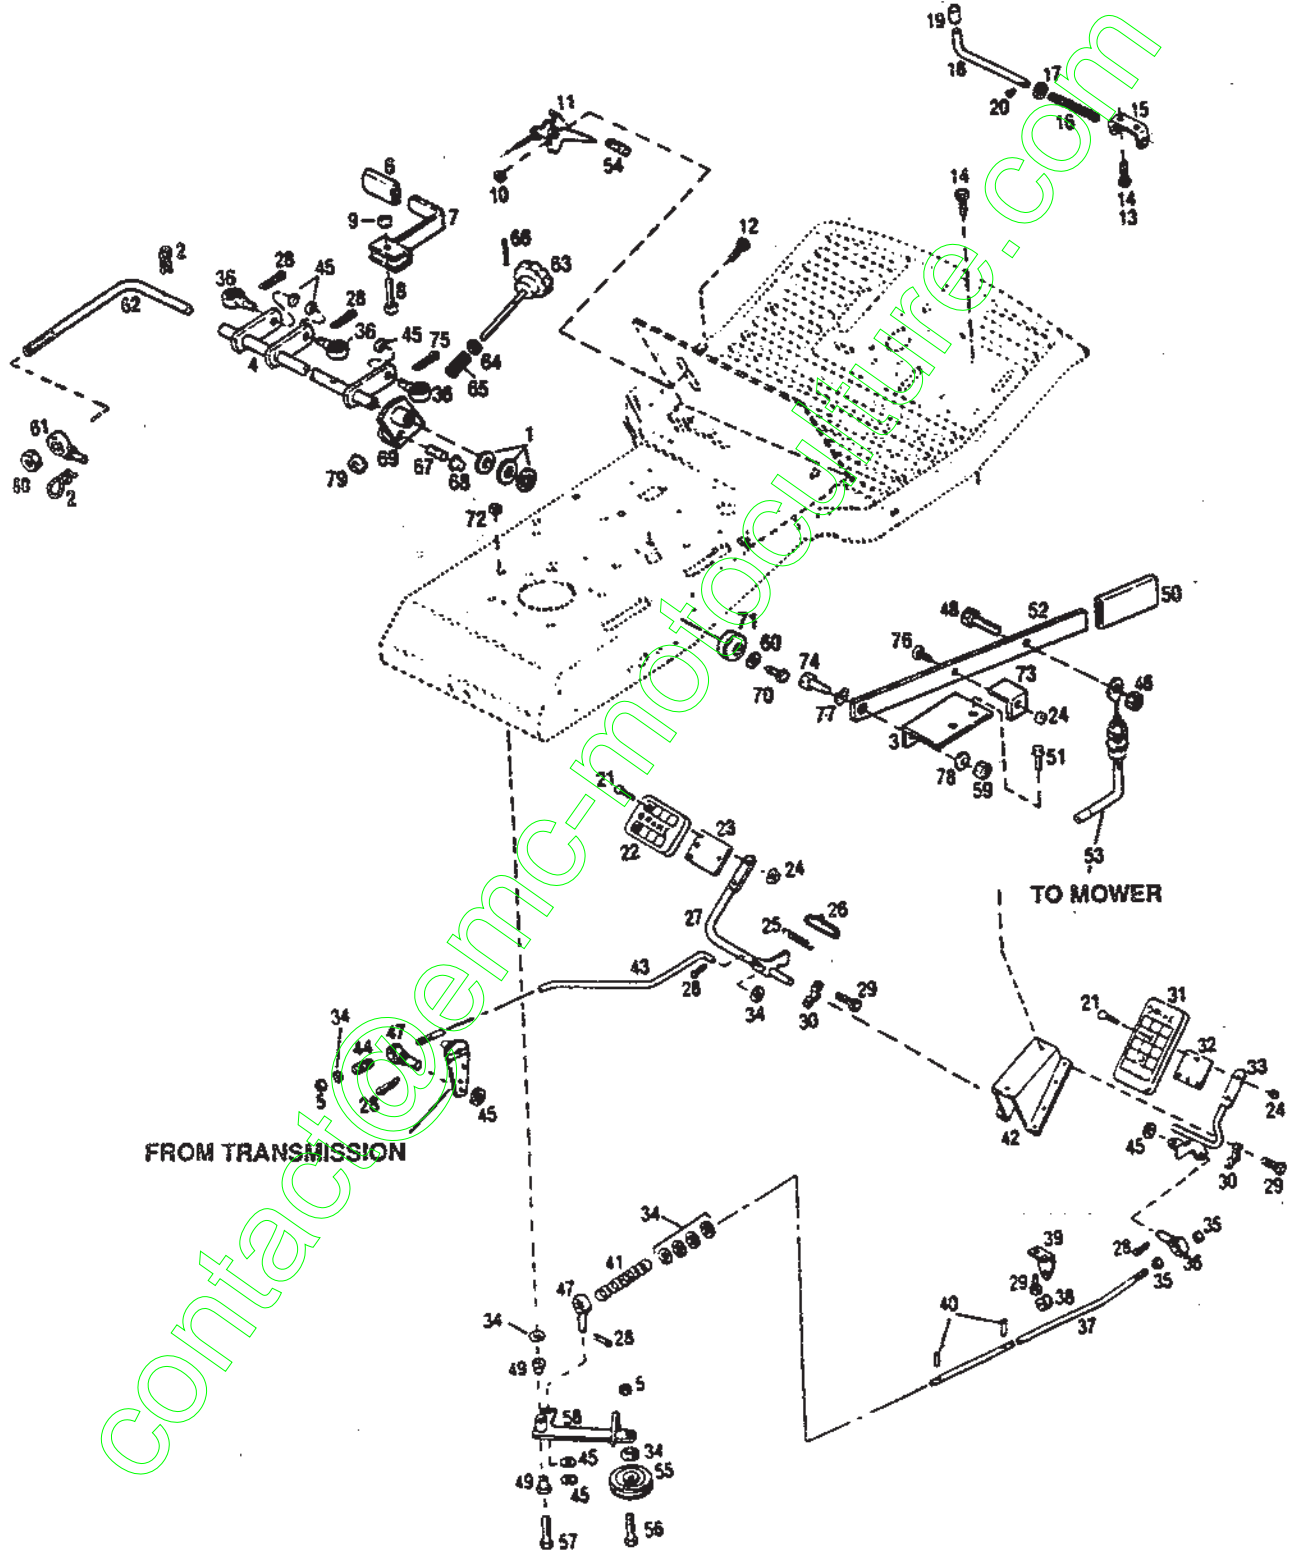

BOLENS REAR ENGINE RIDING MOWER

13000, 13001, 13002, 13003, 13004, 13005, 13006, 13007, 13055, 13056 & 13057
(829) (2136) (829)

Ref #	Part #	Description	Qty.	Ref #	Part #	Description	Qty.
1	1107385	Fiat Washer, 1/2	1-3	41	1728908	Compression Spring	2
2	1703011	Hitch Pin	4	42	1735827	Support Assy	1
3	1763445021	Bracket, PTO Pivot	1	43	1729404	Brake Rod	1
4	1762551021	Lift Assembly	1	44	1728907	Compression Spring	1
5	1733398	Locknut, 3/8-16	2	45	1107382	Fiat Washer, 5/16	4
6	1734591	Handle Grip	1	46	1734398	Locknut, 1/4-20	1
7	1762797	Lift Handle Ass'y	1	47	1751848	Swivel	2
8	1100799	Hex Screw, 5/16-18 x 1-1/2	1	48	1100069	Hex Screw, 1/4-20 x 1 - not on (E)	1
9	1732499	Locknut, 5/16-18	2	49	1715538	Flanged Bearing	2
10	1185985	Keps Nuts, No. 10-24	2	50	1734591	Handle Grip	1
11	1744070	Throttle Control	1	51	1740496	Screw, Thread Forming 5/16-18 x 5/8	2
12	1115815	Machine Screw, No. 10-24 x 5/8	2	52	1763443	PTO Handle	1
13	1186391	Flange Nut, 5/16-18	2	53	1747926	Cable Assembly (A) (B) (C) (F) (G), (I) (J) (K)	1
14	1186327	Flange Screw, 5/16-18 x 1/2	4		1762507	Cable Assembly (D) (E) (H) + (included with mower)	1
15	1735822	Brake Lock Bracket	1	54	1719268	Control Knob	1
16	1706930	Compression Spring	1	55	1710567	Idler Pulley	1
17	1707397	Washer	1	56	1100047	Hex Screw, 3/8-16 x 1-1/2	1
18	1724305	Brake Lock Rod	1	57	1736221	Shoulder Bolt	1
19	1724230	Grip	1	58	1736220021	Idler Arm Assembly	1
20	1724751	Drive Screw, No. 8 x 3/8	1	59	1110108	Locknut, 3/8-16	2
21	1186073	Carriage Bolt, 1/4-20 x 1-1/4	4	60	1103959	Fiat Washer	2
22	1724309	Brake Pedal	1	61	1756467	Pivot Block	2
23	1724418021	Spacer	1	62	1756301	Lift Link	2
24	1186389	Flange Nut, 1/4-20	4	63	1762813	Knob, Adjusting	1
25	1892471	Extension Spring	1	64	1737957	Washer, Nylon	1
26	1724961	Link	1	65	1721492	Spring, Compression	1
27	1724298	Brake Lever Ass'y	1	66	1100346	Cotter Pin, 9/10 x 3/4	7
28	1185147	Cotter Pin, 3/32 x 1-1/2	4	67	1762814	Pivot	1
29	1724492	Screw, Thread Forming 1/4-20 x 1/2	14	68	1756952	Pushnut, 5/8	1
30	1735825	Clamp	4	69	1762549	Bracket Assembly, Pivot	1
31	1724310	Clutch Pedal	1	70	1185879	Pop Rivet, 3/16 x 3/8	2
32	1724798021	Spacer	1	71	1763081	Rubber Stop	2
33	1724300	Clutch Lever Ass'y	1	72	1733398	Locknut, 3/8-16	1
34	1107383	Fiat Washer, 3/8	11	73	1763444	Arm Switch	1
35	1186259	Jam Nut, 3/8-16	2	74	1754125	Shoulder Bolt	1
36	1747507	Swivel	3	75	1717897	Hitch Pin	1
37	1727697	Clutch Rod	1	76	1185894	Screw, 1/4-20 x 1/2	3
38	1185585	Flip Grommet	1	77	1706782	Wave Washer	1
39	1762790	Bracket	1	78	1702646	Fiat Washer, 1/2	1
40	1185479	Roll Pin, 3/32 x 5/8	3	79	1110108	Locknut, 3/8-15	1
				80	1185496	Locknut, Jam 1/2-13	2

(A) 13000 (C) 13002 (E) 13004 (G) 13006 (I) 13055 (K) 13057
(B) 13001 (D) 13003 (F) 13005 (H) 13007 (J) 13056