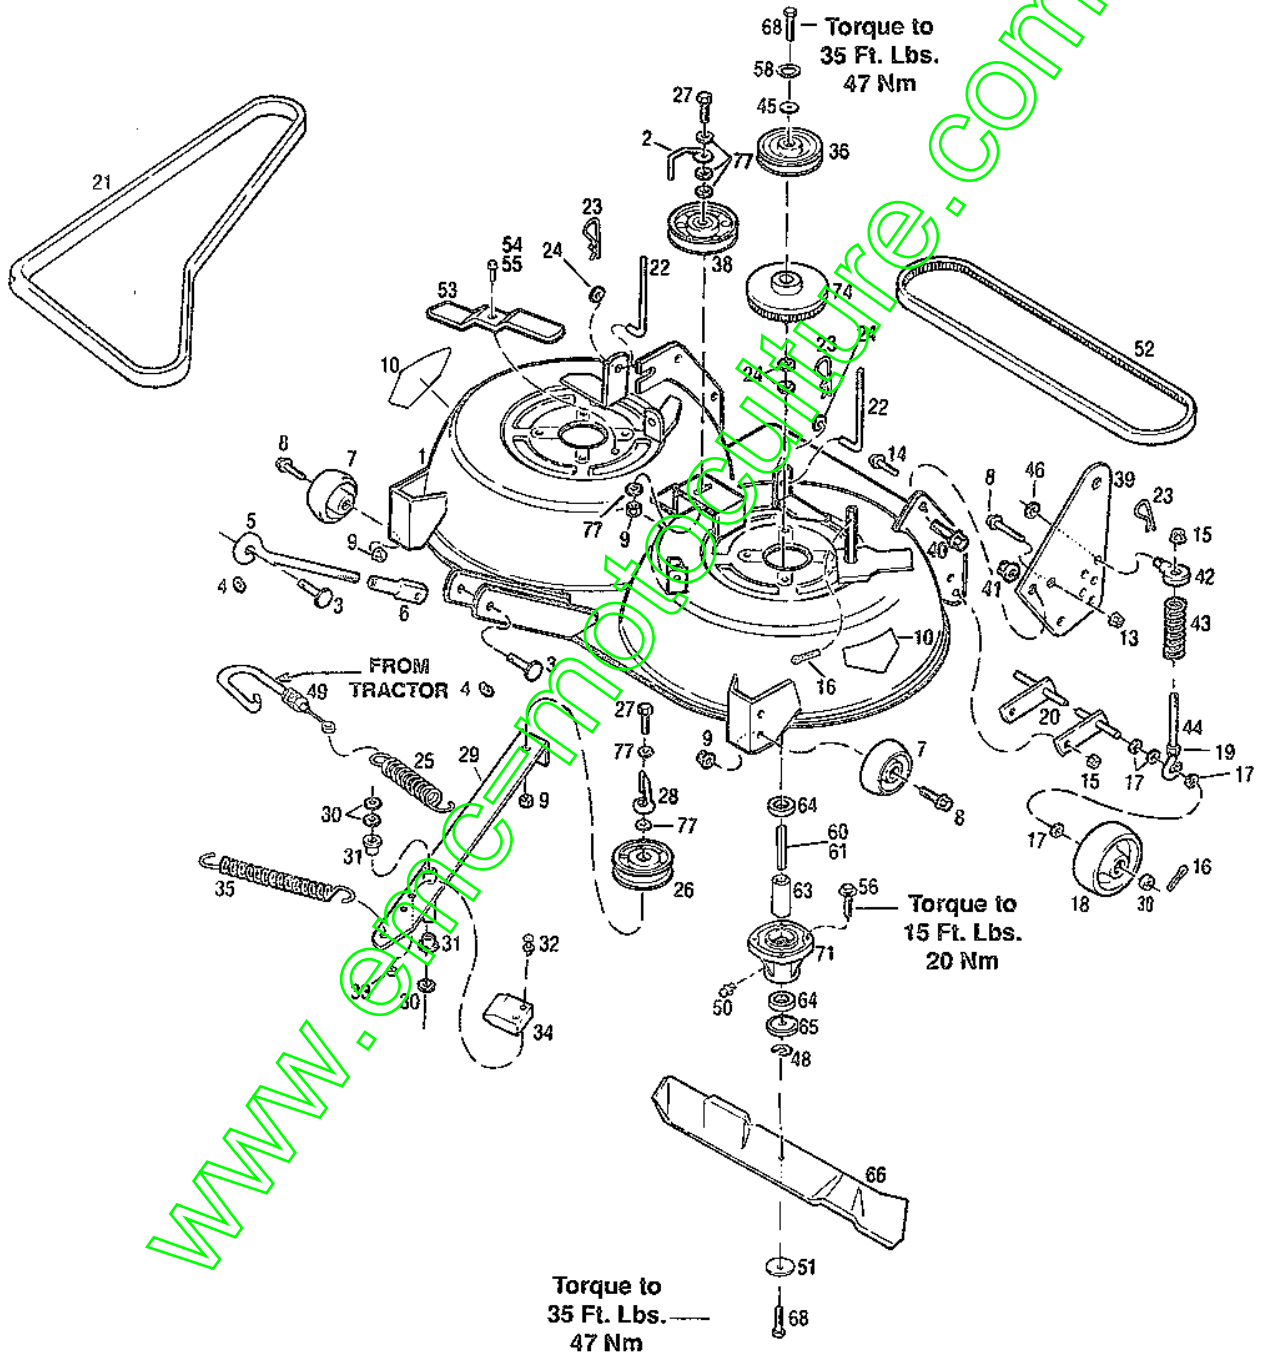

BOLENS 33 INCH MULCHING MOWER DECK

S/N 130040100101-130040199999
S/N 130670100101-130670199999
S/N 130680100101-130680199999

Ref #	Part #	Description	Qty.	Ref #	Part #	Description	Qty.
1	1767428	Base Assembly, Mower w/decals (incl. ref. # 10)	1	34	1762245	Pad, Brake	1
2	1760096	Guide, Belt	1	35	1762815	Spring, Extension	1
3	1758131	Pin, Clevis 1/2	2	36	1767388	Sheave	1
4	1751908	Cotter Circle	2	38	1726660	Pulley, Idler	1
5	1762574	Rod, End	1	39	1763711001	Plate, Lift	2
6	1763794	Rod, End	1	40	1186328	Fl. Screw, 5/16-18	4
7	1762138	Wheel, Anti-scalp	2	41	1186391	Fl. Nut, 3/8	4
8	1763219	Shoulder Screw, 3/8-16	4	42	1763814	Swivel	2
9	1733398	Top Lock Nut, 3/8-16	4	43	1763704	Spring, Compression	2
10	1739687	Decal, Danger	2	44	1763808	Eye Bolt	2
13	1186393	Fl. Nut, 3/8-16	2	45	1100265	Flat Washer, 7/16	2
14	1754125	Shoulder Bolt, 3/8-16	2	46	1693327	Flat Washer	2
15	1110108	Lock Nut, 3/8-16	4	48	1185649	Retaining Ring	2
16	1100346	Cotter Pin, 1/10 x 3/4	3	49	1762807	Cable, Assembly	1
17	1738490	Spacer	8	50	1185976	Grease Fitting	2
18	1763037	Wheel, Gage	2	51	1765197	Belleville Washer	2
19	1186233	Hex Nut, 1/2-13	2	52	1764995	Toothed Belt	1
20	1763710001	Axle Assembly, Gage Wheel	1	53	1765327	Tightener, Belt	1
21	1762820	V-Belt, 74"	1	54	1103196	Screw, 5/16-18 x 3/4	1
22	1742500	Rod, Lift	2	55	1732499	Top Lock Nut, 5/16-18	5
23	1703011	Cotter, Spring	4	56	1766984	Screw, 5/16-18 x 3--Type F	8
24	1107382	Flat Washer, 5/16	2	58	1100244	Lock Washer, 7/16	2
25	1756595	Spring, Extension	1	60	1765027	Shaft, Blade (LH)	1
26	1762794	Pulley, Idler	1	61	1766061	Shaft, Blade (RH)	1
27	1100048	Hex. Screw, 3/8-16 x 2	2	63	1746869	Sleeve	2
28	1764135	Guide, Belt	1	64	1185574	Bearing, Ball	2
29	1767359001	Arm Assembly, idler	1	65	1765029	Blade Spacer	2
30	1890234	Washer	7	66	1767427	Blade	2
31	1715538	Flange Bushing	2	68	1765196	Hex. Hd. Screw, 7/16-14 x 1	4
32	1747939	Hex. Screw, w/washer #10-24 x 1 1/4	2	71	1765092	Spindle Housing	2
33	1185985	Keps Nut, #10-24	2	74	1765406	Sprocket, 56T	2
				77	1107383	Flat Washer, 3/8	7