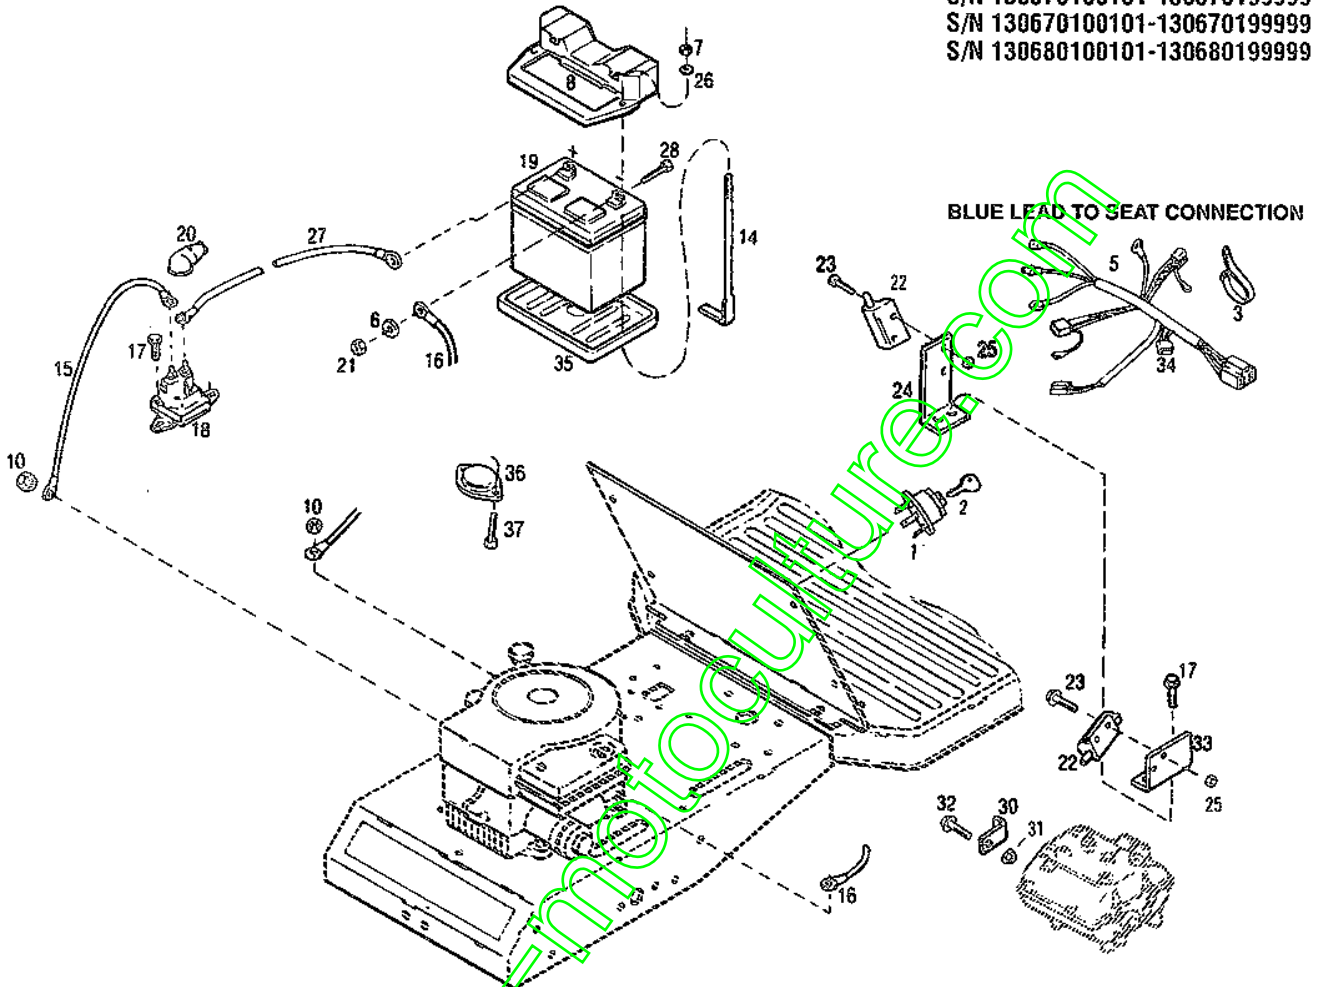

BOLENS REAR ENGINE RIDING MOWER

S/N 130550100101-130550199999
S/N 130560100101-130560199999
S/N 130570100101-130570199999
S/N 130670100101-130670199999
S/N 130680100101-130680199999

ELECTRICAL SYSTEM

Ref #	Part #	Description	Qty.
1	1734196	Ignition Switch (Incl. Ref. No. 2)	1
2	1753986	Key, Ignition	1
3	1735531	Cable Tie	1
5	1763727	Main Wiring Harness	1
6	1100241	Lock Washer, 1/4"	2
7	1734398	Locknut, 1/4-20	2
8	1755802	Battery Cover	1
10	1186258	Nut, Jam 5/16-18	1
14	1752586	Hook Bolt	2
15	1741506	Cable, Starter	1
16	1754220	Battery Cable, Ground (Neg.)	1
17	1724492	Flange Screw, 1/4-20 x 1/2	4
18	1752137	Solenoid	1
19	1752840	Battery	1
20	1715012	Insulator Boot	1
21	1186229	Nut, No. 4-40	2

Ref #	Part #	Description	Qty.
22	1751328	Interlock Switch	2
23	1115815	Screw, No. 10-24 x 5/8	4
24	1762792	Switch Bracket	1
25	1185985	Nut, 10-24	4
26	1107381	Flat Washer, 1/4"	4
27	1752841	Battery Cable (Pos.)	1
28	1100805	Hex Screw, 1/4-20 x 5/8	2
30	1763428	Switch Bracket	1
31	1186391	Flange Nut, 5/16-18	1
32	1186329	Flange Screw, 5/16-18 x 5/8	1
33	1752920	Switch Plate	1
34	1768441	Fuse (15 amp)	1
35	1761006	Battery Tray	1
36	1752506	Seat Switch	1
37	1755349	Screw, 1/4-20 x 5/8	2