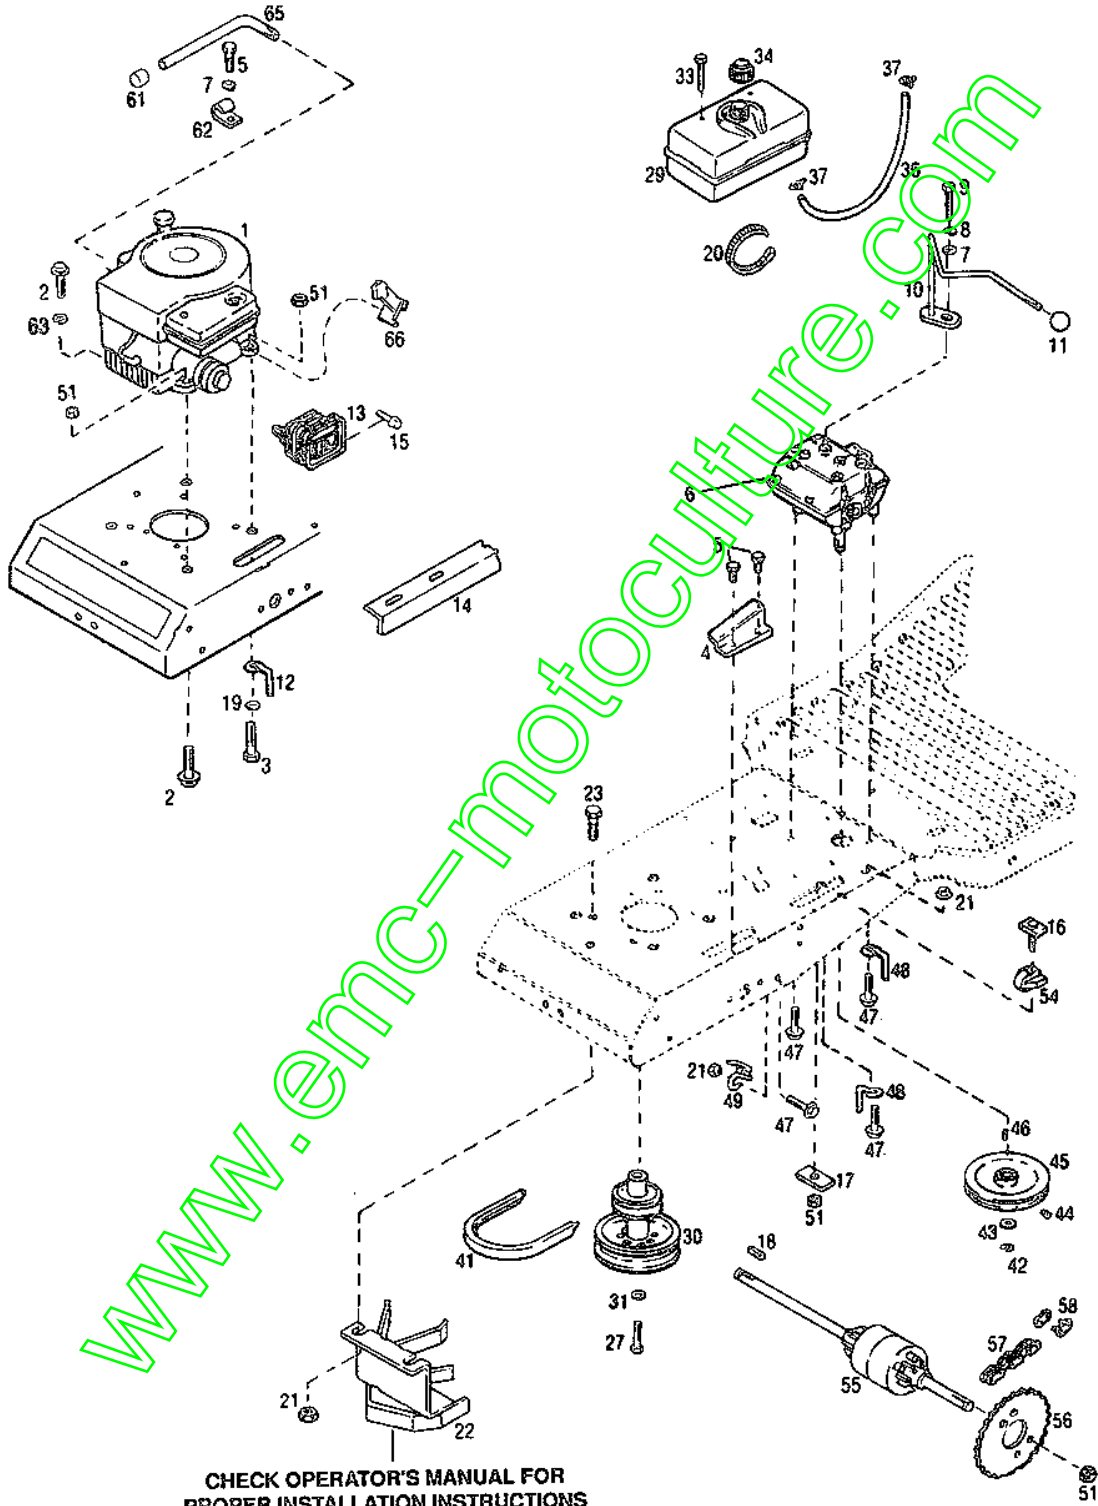

BOLENS REAR ENGINE RIDING MOWER

S/N 130550100101-130550199999
S/N 130560100101-130560199999
S/N 130570100101-130570199999
S/N 130670100101-130670199999
S/N 130680100101-130680199999

**CHECK OPERATOR'S MANUAL FOR
PROPER INSTALLATION INSTRUCTIONS**

Ref #	Part #	Description	Qty.	Ref #	Part #	Description	Qty.
1	*	Briggs & Stratton Engine		29	1755625	Fuel Tank (Incl. Ref. No. 34)	1
		Model 191707 (B).....	1	30	1762423	Engine Pulley	1
		Model 193707 (C) (D)	1	31	1100244	Lockwasher, 7/16.....	1
		Model 281707 (E) (F)	1	33	1737969	Fuel Tank Screw.....	2
2	1100799	Hex Screw, 5/16-18 x 1-1/2 (Rear)	2	34	1755541	Fuel Cap	1
3	1100779	Hex Screw, 5/16-18 x 1-3/4 (Front L.H.)	1	36	1728878	Fuel Line	1
4	1736224	Chain Guard.....	1	37	1761190	Hose Clamp.....	2
5	1724492	Flange Screw, 1/4-20 x 1/2	3	41	1731719	V-Belt, 51-1/4" (51.28).....	1
6	**	Transmission (see breakdown, p. 14) Tecumseh Model 700-053	1	42	1112808	Retaining Ring	1
7	1107381	Flat Washer, 1/4.....	2	43	1705092	Flat Washer, 5/8.....	1
8	1100241	Lockwasher, 1/4.....	1	44	1185596	Set Screw, 5/16-18 x 5/16	2
9	1100002	Hex Screw, 1/4-28 x 3/4	1	45	1736489	Transmission Sheave.....	1
10	1763214	Shift Handle Assembly	1	46	1104436	Woodruff Key, 3/16 x 3/4.....	1
11	1706756	Knob	1	47	1186329	Flange Screw, 5/16-18 x 3/4	4
12	1758392	Belt Guide	1	48	1763177	Belt Guide	2
13	1758215	Muffler Guard (D).....	1	49	1736046	Chain Guide.....	1
14	1758452	Stiffener	1	51	1732499	Locknut, 5/16-18	10
15	1756119	Screw, Tapping #8-18 (A).....	3	54	1755376	Chain Tightener.....	1
16	1756163	Sq. Hd. Bolt, 5/16-18 x 1-1/2.....	1	55	1763098	Differential Assembly	1
17	1755068	Chain Tightening Plate	1	56	1763635	48T Sprocket.....	1
18	1104335	Sq. Key, 3/16 x 2.....	2	57	1762833	Drive Chain	1
19	1107382	Flat Washer, 5/16.....	2	58	1749068	Connector Link.....	1
20	1735531	Tie, Cable	1	61	1745688	Pipe Cap.....	1
21	1186391	Flange Nut, 5/16-18	3	62	1758175	Clip.....	1
22	1762735021	Belt Guide Ass'y.....	1	63	1110645	Inter. Lock Washer	2
23	1103195	Hex Screw, 5/16-18 x 5/8	2	65	1763221	Drain Tube	1
27	1736485	Hex Screw, 7/16-20 x 1-1/4.....	1	66	1764005	Clip, Engine (D)	1

(B) 13055 (D) 13057 (F) 13068
(C) 13056 (E) 13067

- Purchase from your local Briggs and Stratton outlet.
- o 1/2 link for drive chain is 1759145.