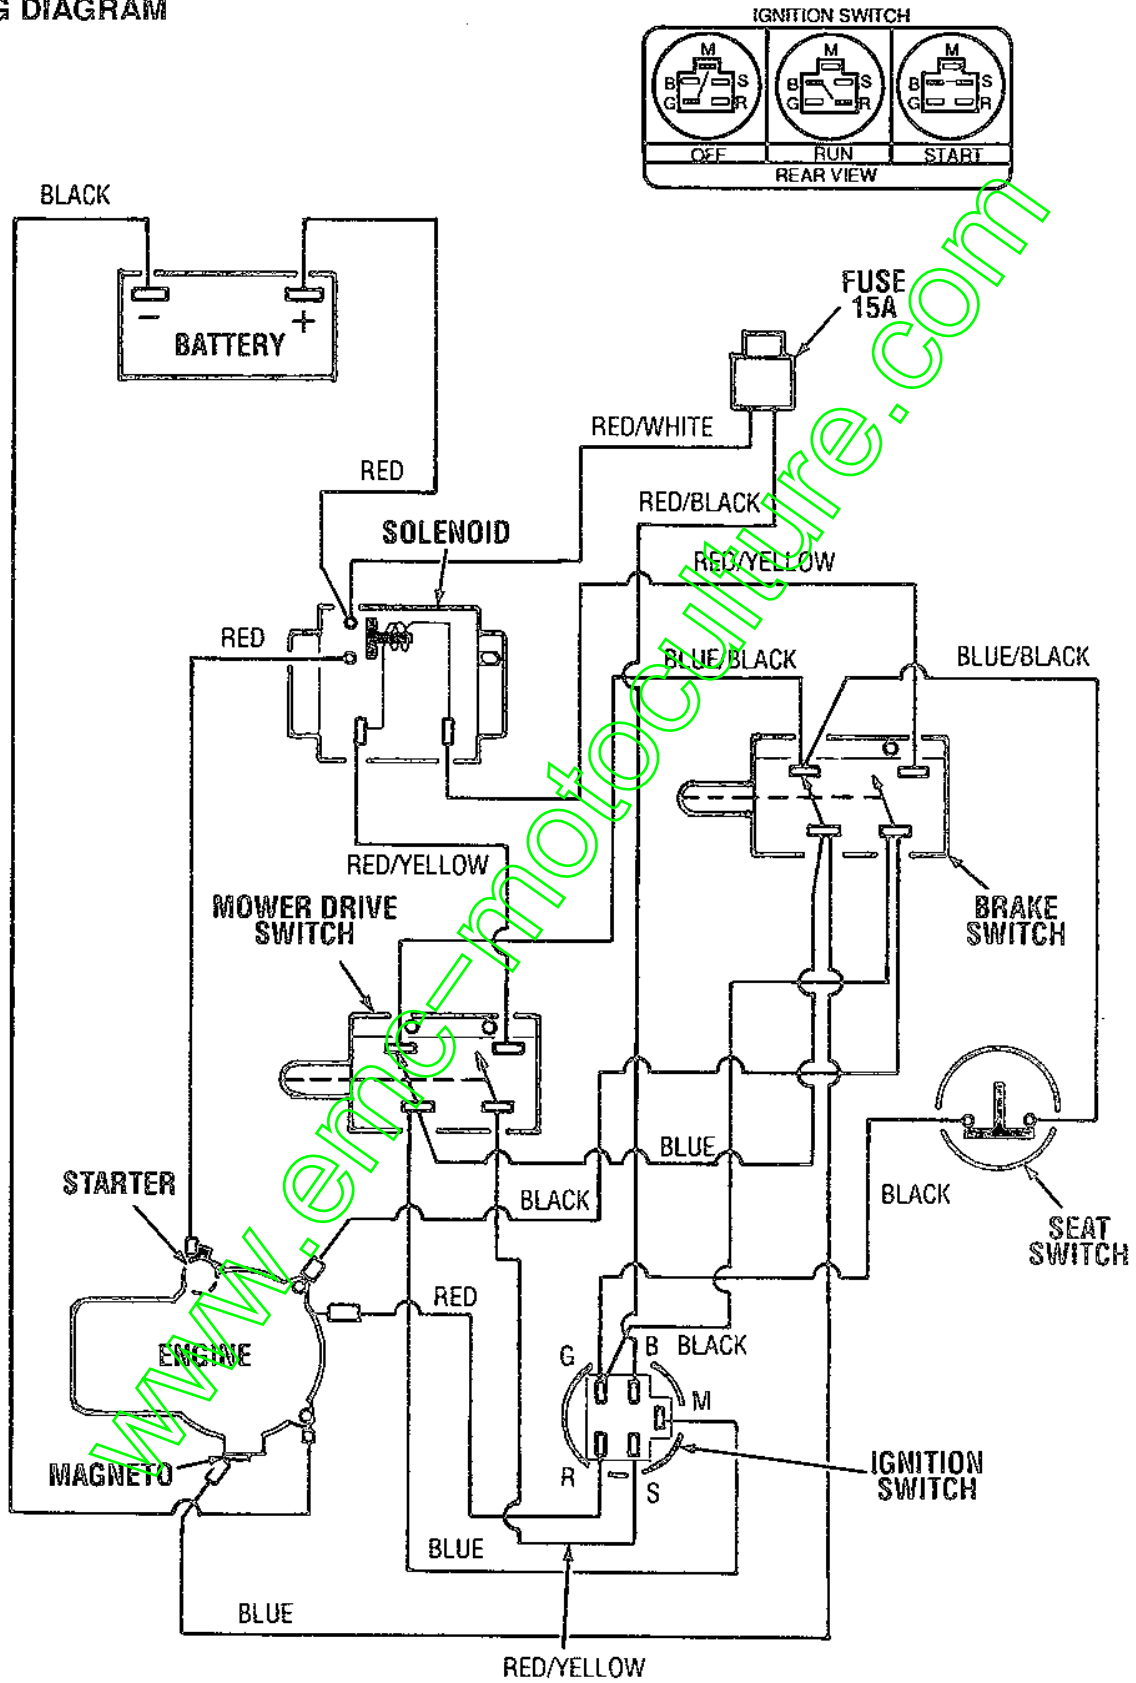

WIRING DIAGRAM