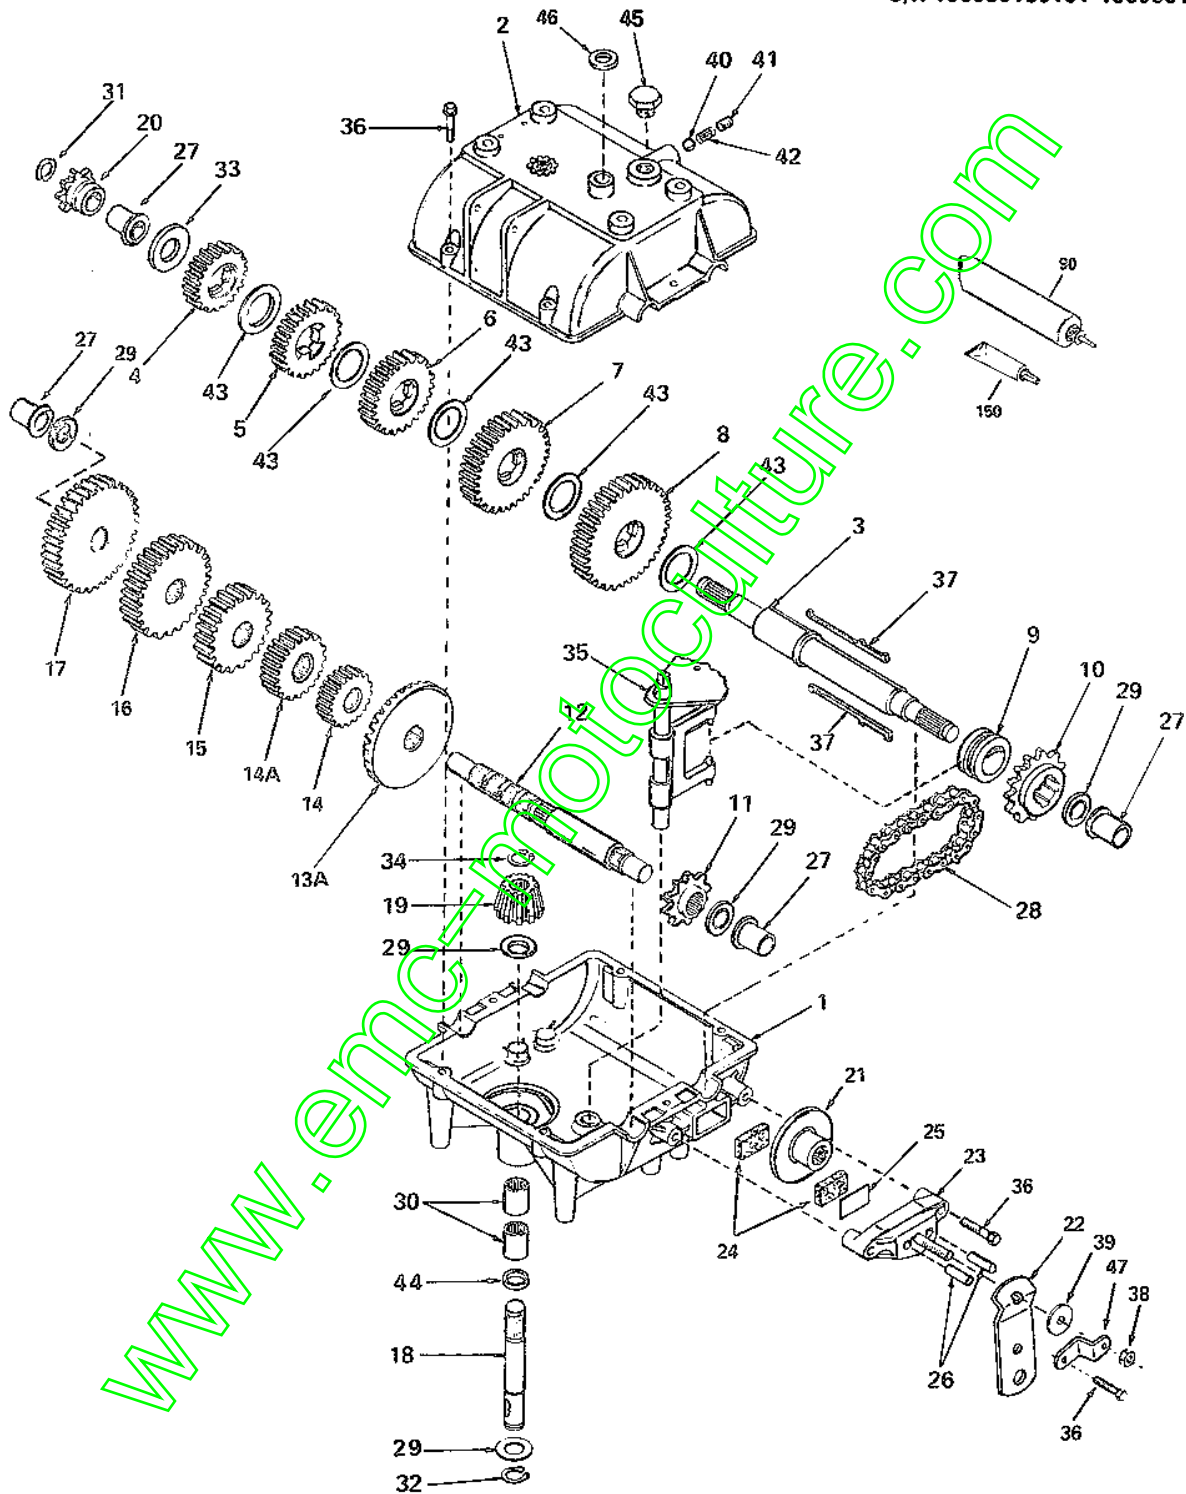

TECUMSEH TRANSMISSION—MODEL 700-053

S/N 130550100101-130550199999
S/N 130560100101-130560199999
S/N 130570100101-130570199999
S/N 130670100101-130670199999
S/N 130680100101-130680199999

TECUMSEH TRANSMISSION—MODEL 700-053

Order all parts through your local Tecumseh Power Products Outlet.

Ref #	Part #	Description	Qty.	Ref #	Part #	Description	Qty.
1	770061A	Transmission Case	1	26	786026	Dowel Pin	2
2	772083A	Transmission Cover	1	27	780105A	Flanged Bushing	4
3	776217	Output and Brake Shaft	1	28	786081	Roller Chain (No. 41 chain, 24 links)	1
4	778121A	Spur Gear (20 teeth)	1	29	780072	Thrust Washer	5
5	778122A	Spur Gear (22 teeth)	1	30	780086	Needle Bearing	2
6	778123A	Spur Gear (25 teeth)	1	31	792072	Retaining Ring	1
7	778124A	Spur Gear (30 teeth)	1	32	792035	Retaining Ring	1
8	778125	Spur Gear (35 teeth)	1	33	7800109	Washer	1
9	784266	Shift Collar	1	34	788040	Retaining Ring	1
10	786083	Sprocket (18 teeth)	1	35	784267	Shift Rod and Fork Assembly	1
11	786082	Sprocket (9 teeth)	1	36	792073	Flanged Hex Hd. Thd Form. Screw, 1/4-20 x 1-1/4	8
12	776134	Counter Shaft	1	37	792089A	Key	2
13A	778137A	Bevel Gear (42 teeth)	1	38	792075	Lock Nut, 5/16-24	1
14	778136	Spur Gear (15 teeth)	1	39	792076	Flat Washer, 5/16	1
14A	778126A	Spur Gear (20 teeth)	1	40	792077	Steel Ball, 5/16	1
15	778127A	Spur Gear (25 teeth)	1	41	792078	Set Screw, 3/8-16 x 3/8	1
16	778128A	Spur Gear (28 teeth)	1	42	792079	Spring	1
17	778129A	Spur Gear (30 teeth)	1	43	780108	Thrust Washer	5
18	776333	Input Shaft	1	44	792001	Square Cut Ring	1
19	778113A	Input Bevel Pinion	1	45	792074	Threaded Plug	1
20	786047	Sprocket (8 teeth)	1	46	788069	Square Cut Seal	1
21	790003	Brake Disk	1	47	786086	Brake Lever Bracket	1
22	790013	Brake Lever	1	90	788067B	Grease (32 oz. Bentonite)	1
23	790025	Brake Pad Holder	1	150	510334	Gasket Eliminator	1
24	790006	Brake Pad	2				
25	790007	Brake Pad Plate	1