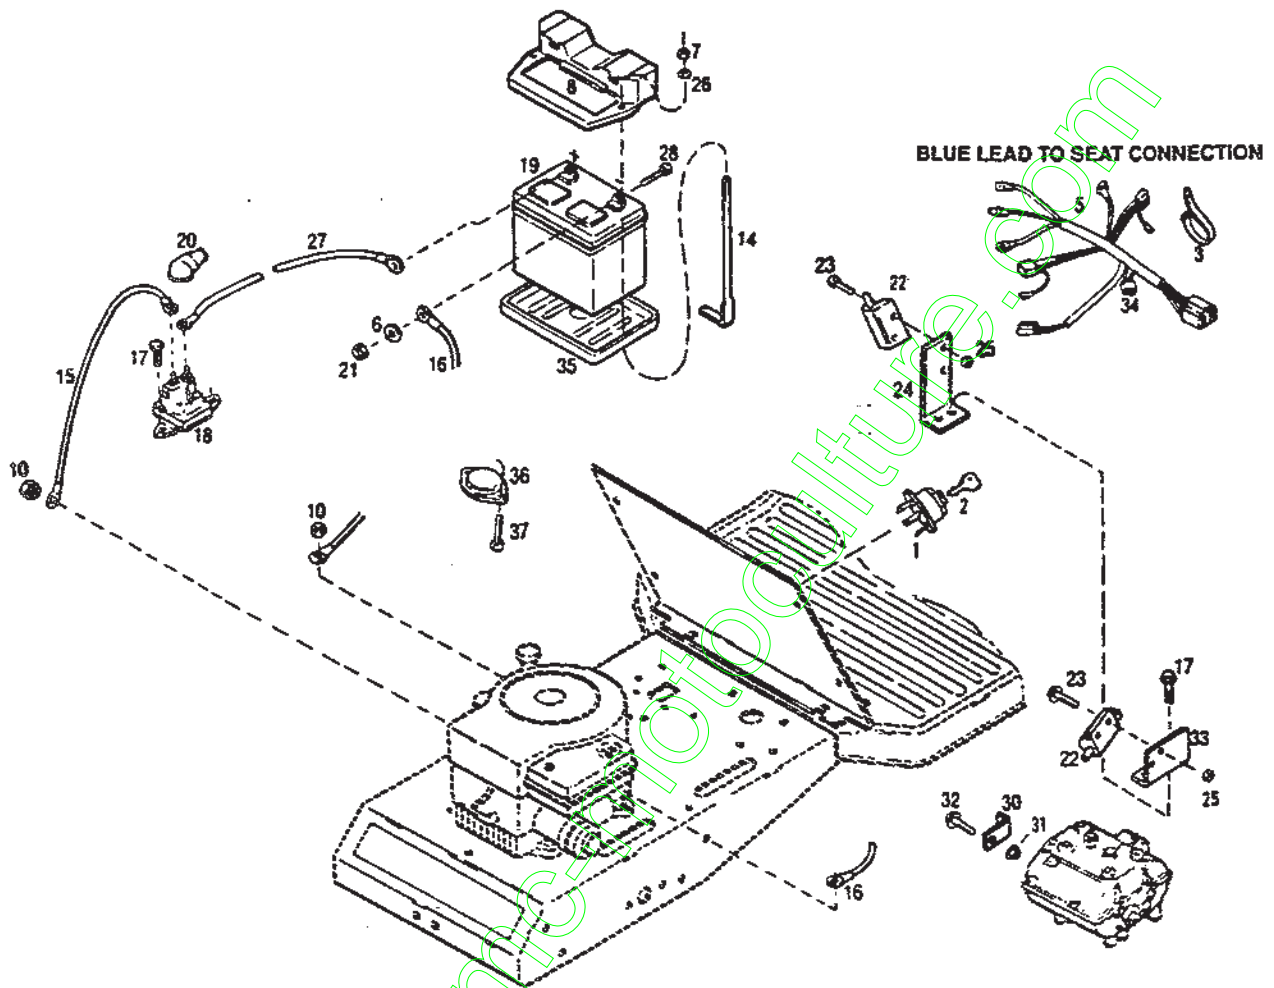

BOLENS REAR ENGINE RIDING MOWER

ELECTRICAL SYSTEM

Ref #	Part #	Description	Qty.	Ref #	Part #	Description	Qty.
1	1734196	Ignition Switch (Incl. Ref. No. 2)	1	22	1751328	Interlock Switch	2
2	1753986	Key, Ignition	1	23	1115815	Screw, No. 10-24 x 5/8	4
3	1735531	Cable Tie	1	24	1762792	Switch Bracket	1
5	1763727	Main Wiring Harness	1	25	1185985	Nut, 10-24	4
6	1100241	Lock Washer, 1/4	2	26	1107381	Flat Washer, 1/4	4
7	1734398	Locknut, 1/4-20	2	27	1752841	Battery Cable (Pos.)	1
8	1755802	Battery Cover	1	28	1100805	Hex Screw, 1/4-20 x 5/8	2
10	1186258	Nut, Jam, 5/16-18	1	30	1763428	Switch Bracket	1
14	1752586	Hook Bolt	2	31	1186391	Flange Nut, 5/16-18	1
15	1741506	Cable, Starter	1	32	1186329	Flange Screw, 5/16-18 x 5/8	1
16	1754220	Battery Cable, Ground (Neg.)	1	33	1752920	Switch Plate	1
17	1724492	Flange Screw, 1/4-20 x 1/2	4	34	-	Fuse (30 amp)	1
18	1752137	Solenoid	1	35	1761006	Battery Tray	1
19	1752840	Battery	1	36	1752506	Seat Switch	1
20	1715012	Insulator Boot	1	37	1755349	Screw, 1/4-20 x 5/8	2
21	1186229	Nut, No. 4-40	2				

• Common part, buy locally.