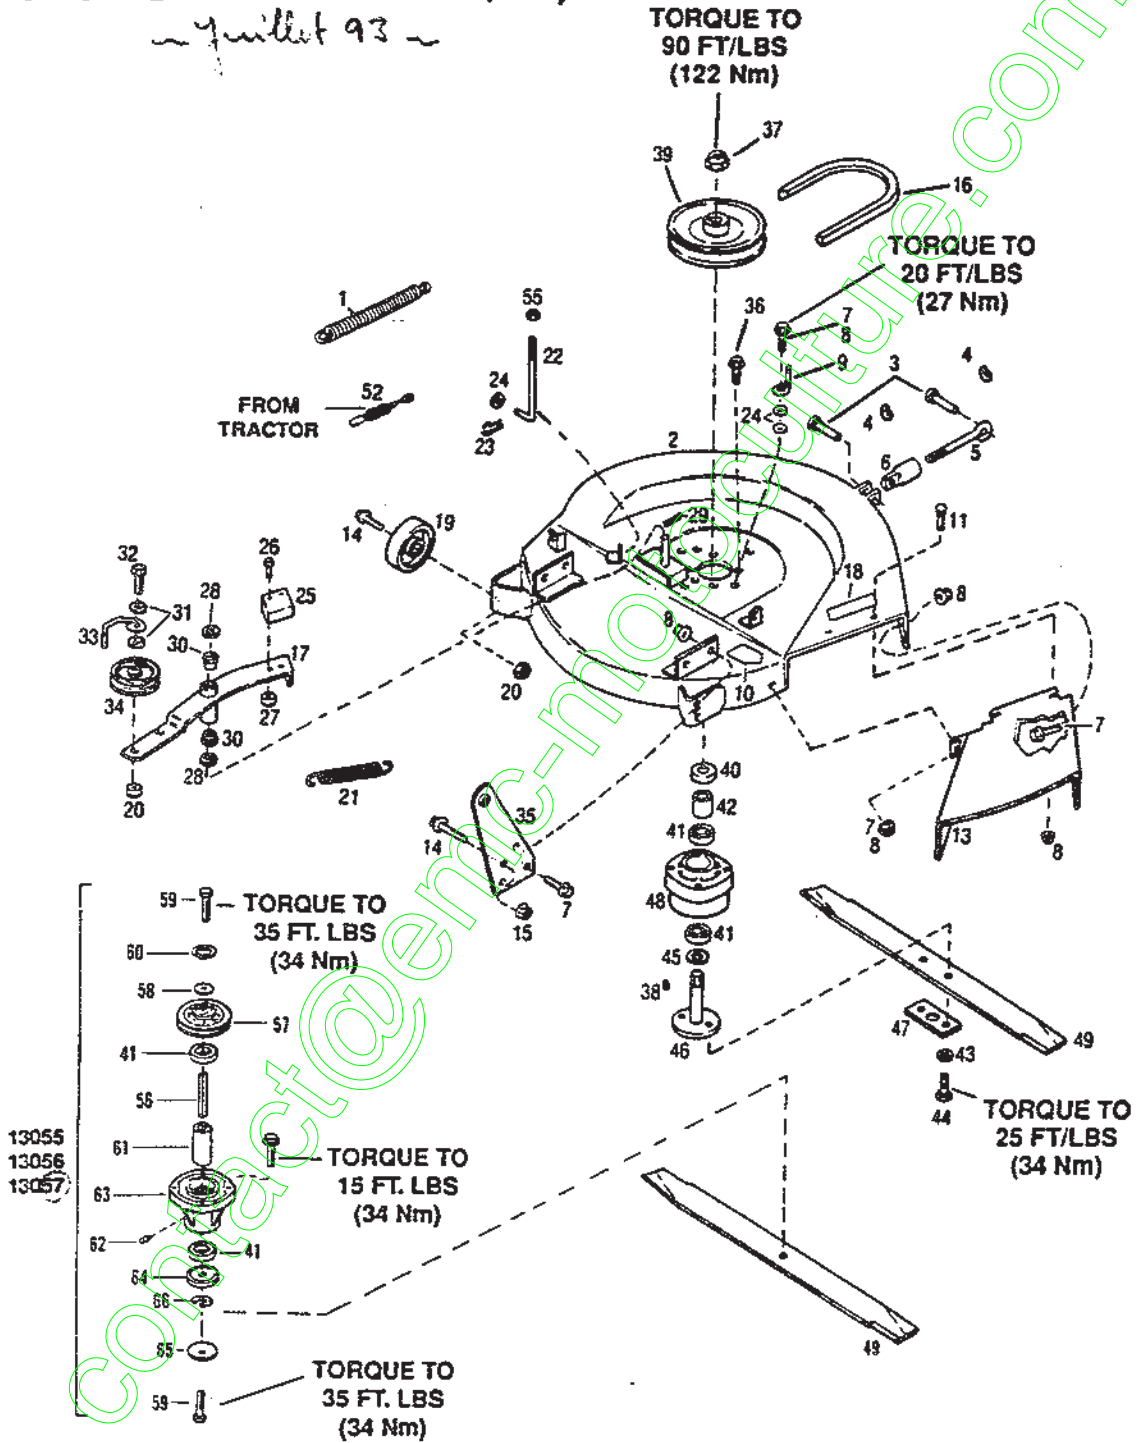

BOLENS 28 INCH SIDE DISCHARGE MOWER DECK

Plateau tondeuse complet
équipé du nouveau moyeu
livré sous référence = 1763724
~ juillet 93 ~

13000, 13001, 13002, 13004*, 13055, 13056 & 13057

Ref #	Part #	Description	Qty.	Ref #	Part #	Description	Qty.
1	1756595	Spring, Extension.....	1	36	1724491	Screw, Fl. Thd. Forming 5/16-18 x 3/4	4
2	1764573	Base Assembly, Mower w/decals (incl. ref. #'s 10 & 18).....	1	37	• 1185093	Nut, Self Lock 3/4-16 (A) (B) (C) (E)	1
3	1758131	Pin, Clevis 1/2	2	38	• 1104436	Key, Woodruff 3/16 x 3/4 (A) (B) (C) (E)	1
4	1751908	Circle Cotter	2	39	• 1751494	Sheave Assembly (A) (B) (C) (E) ...	1
5	1764014	Rod, End	1	40	• 1762830	Spacer (A) (B) (C) (E)	1
6	1763794	Rod, End	1	41	• 1185574	Bearing, Ball	2
7	1186329	Screw, Flange 5/16-18 x 3/4	7	42	• 1746869	Sleeve.....	1
8	1186391	Nut, Flange 5/16-18.....	9	43	• 1100243	Washer, Lock 3/8 (A) (B) (C) (E)	2
9	1746525	Guide, Belt.....	1	44	• 1100009	Screw, Hex 3/8-24 x 1 (A) (B) (C) (E)	2
10	1739687	Decal, Danger.....	1	45	• 1740627	Washer (A) (B) (C) (E)	1
11	1186098	Bolt, Carriage 5/16-18 x 3/4	2	46	• 1762773	Shaft Assembly, Blade Drive (A) (B) (C) (E)	1
13	1753998	Deflector, Discharge.....	1	47	• 1724051	Plate (A) (B) (C) (E)	1
14	1763219	Screw, Shoulder 3/8-16	4	48	• 1724029	Housing, Spindle (A) (B) (C) (E)	1
15	1186393	Nut, Flange 3/8 - 16.....	2	49	1753096	Blade, Mower (A) (B) (E).....	1
16	1763173	Belt, V, 68-3/4"	1		1743407	Blade, Mower (C)	1
17	1762710001	Arm Assembly, Idler.....	1		1765620	Blade, Mower (I) (J)	1
18	1763407	Decal, Danger.....	1		1765621	Blade, Mower (K) (13057)	1
19	1763703	Wheel, Gage.....	2	52	1747926	Cable, Assembly.....	1
20	1733398	Nut, Toplock 3/8-16	3	55	1110107	Locknut, 5/16	1
21	1700401	Spring, Extension.....	1	56	1765027	Spindle Shaft (I) (J) (K)	1
22	1762712	Rod, Lift	2	57	1765618	Sheave Assembly (I) (J) (K)	1
23	1703011	Cotter, Spring.....	2	58	1100265	Flat Washer (I) (J) (K)	1
24	1107382	Washer, Flat 5/16	2	59	1765196	Hex Hd. Screw, 1/2-14 x 1 (I) (J) (K)	2
25	1762713	Pad, Brake.....	1	60	1100244	Lock Washer (I) (J) (K)	1
26	1747939	Screw, Hex. Mach. #10-24 x 1 1/4.....	2	61	1765619	Spacer (I) (J) (K)	1
27	1185985	Nut, Hex. Keps #10-24	2	62	1185976	Grease Fitting (I) (J) (K)	1
28	1702646	Washer.....	4	63	1765092	Spindle Housing (I) (J) (K)	1
29	1100349	Pin, Cotter 1/8 x 3/4	1	64	1765029	Blade Spacer (I) (J) (K)	1
30	1715538	Nyliner, Flange	2	65	1765197	Belleville Washer (I) (J) (K)	1
31	1100256	Washer, Flat 3/8	2	66	1185649	Retaining Ring (I) (J) (K)	1
32	1100049	Screw, Hex. Hd. 3/8-16 x 2-1/4.....	1				
33	1763752	Guide, Belt.....	1				
34	1764001	Pulley, Idler.....	1				
35	1762800001	Plate, Lift.....	2				

(A) 13000 (C) 13002 (I) 13055 (K) 13057 ← EX 829 - Couteau pour bac
(B) 13001 (E) 13004* (J) 13056 Ramassage = 1765620

- Included in spindle assembly (1763440).
- Mower deck is optional on this unit.