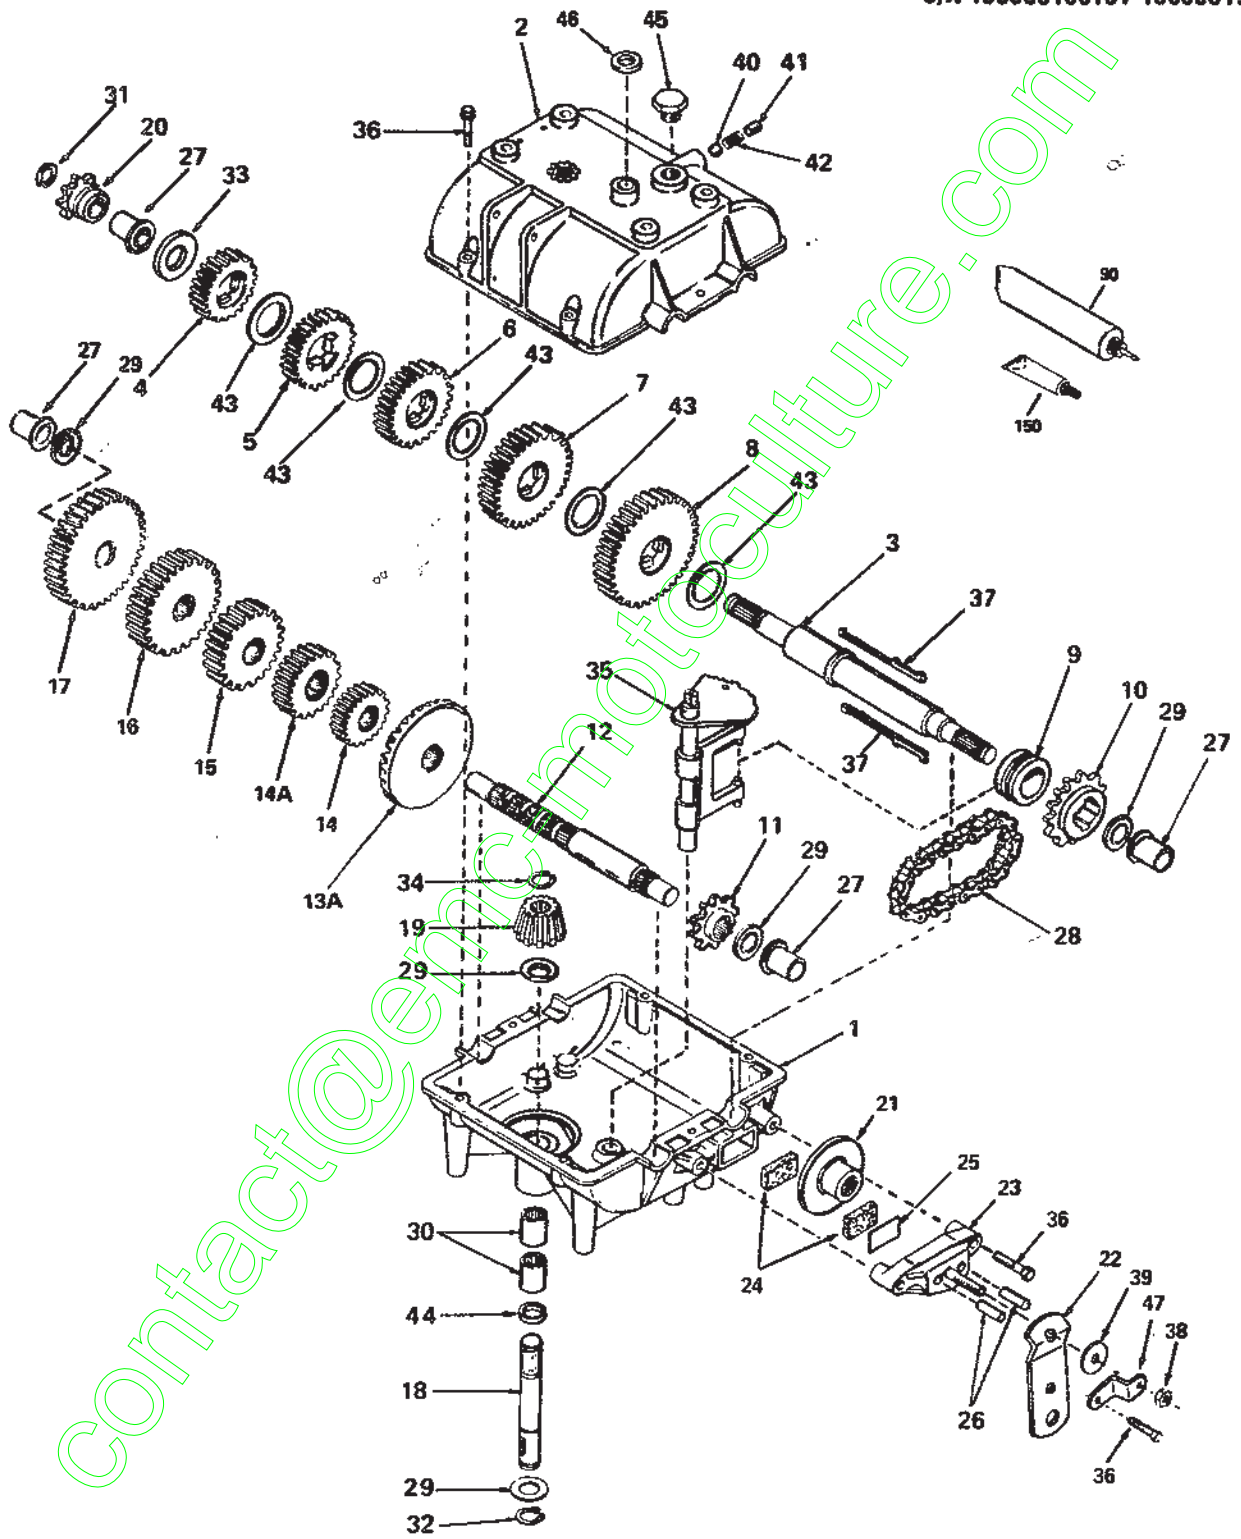

TECUMSEH TRANSMISSION—MODEL 700-053

S/N 130550100101-130550199999
S/N 130560100101-130560199999
S/N 130570100101-130570199999
S/N 130670100101-130670199999
S/N 130680100101-130680199999

TECUMSEH TRANSMISSION—MODEL 700-053

Order all parts through your local Tecumseh Power Products Outlet.

Ref #	Part #	Description	Qty.	Ref #	Part #	Description	Qty.
1	770061A	Transmission Case	1	26	786026	Dowel Pin	2
2	772083A	Transmission Cover	1	27	780105A	Flanged Bushing	4
3	776217	Output and Brake Shaft	1	28	786081	Roller Chain (No. 41 chain, 24 links)	1
4	778121A	Spur Gear (20 teeth)	1	29	780072	Thrust Washer	5
5	778122A	Spur Gear (22 teeth)	1	30	780086	Needle Bearing	2
6	778123A	Spur Gear (25 teeth)	1	31	792072	Retaining Ring	1
7	778124A	Spur Gear (30 teeth)	1	32	792035	Retaining Ring	1
8	778125	Spur Gear (35 teeth)	1	33	7800109	Washer	1
9	784266	Shift Collar	1	34	788040	Retaining Ring	1
10	786083	Sprocket (18 teeth)	1	35	784267	Shift Rod and Fork Assembly	1
11	786082	Sprocket (9 teeth)	1	36	792073	Flanged Hex Hd. Thd Form. Screw, 1/4-20 x 1-1/4	8
12	776134	Counter Shaft	1	37	792089A	Key	2
13A	778137A	Bevel Gear (42 teeth)	1	38	792075	Lock Nut, 5/16-24	1
14	778136	Spur Gear (15 teeth)	1	39	792076	Flat Washer, 5/16	1
14A	778126A	Spur Gear (20 teeth)	1	40	792077	Steel Ball, 5/16	1
15	778127A	Spur Gear (25 teeth)	1	41	792078	Set Screw, 3/8-16 x 3/8	1
16	778128A	Spur Gear (28 teeth)	1	42	792079	Spring	1
17	778129A	Spur Gear (30 teeth)	1	43	780108	Thrust Washer	5
18	776333	Input Shaft	1	44	792001	Square Cut Ring	1
19	778113A	Input Bevel Pinion	1	45	792074	Threaded Plug	1
20	786047	Sprocket (8 teeth)	1	46	788069	Square Cut Seal	1
21	790003	Brake Disk	1	47	786086	Brake Lever Bracket	1
22	790013	Brake Lever	1	90	788067B	Grease (32 oz. Bentonite)	1
23	790025	Brake Pad Holder	1	150	510334	Gasket Eliminator	1
24	790006	Brake Pad	2				
25	790007	Brake Pad Plate	1				

contact@emc-nc.com