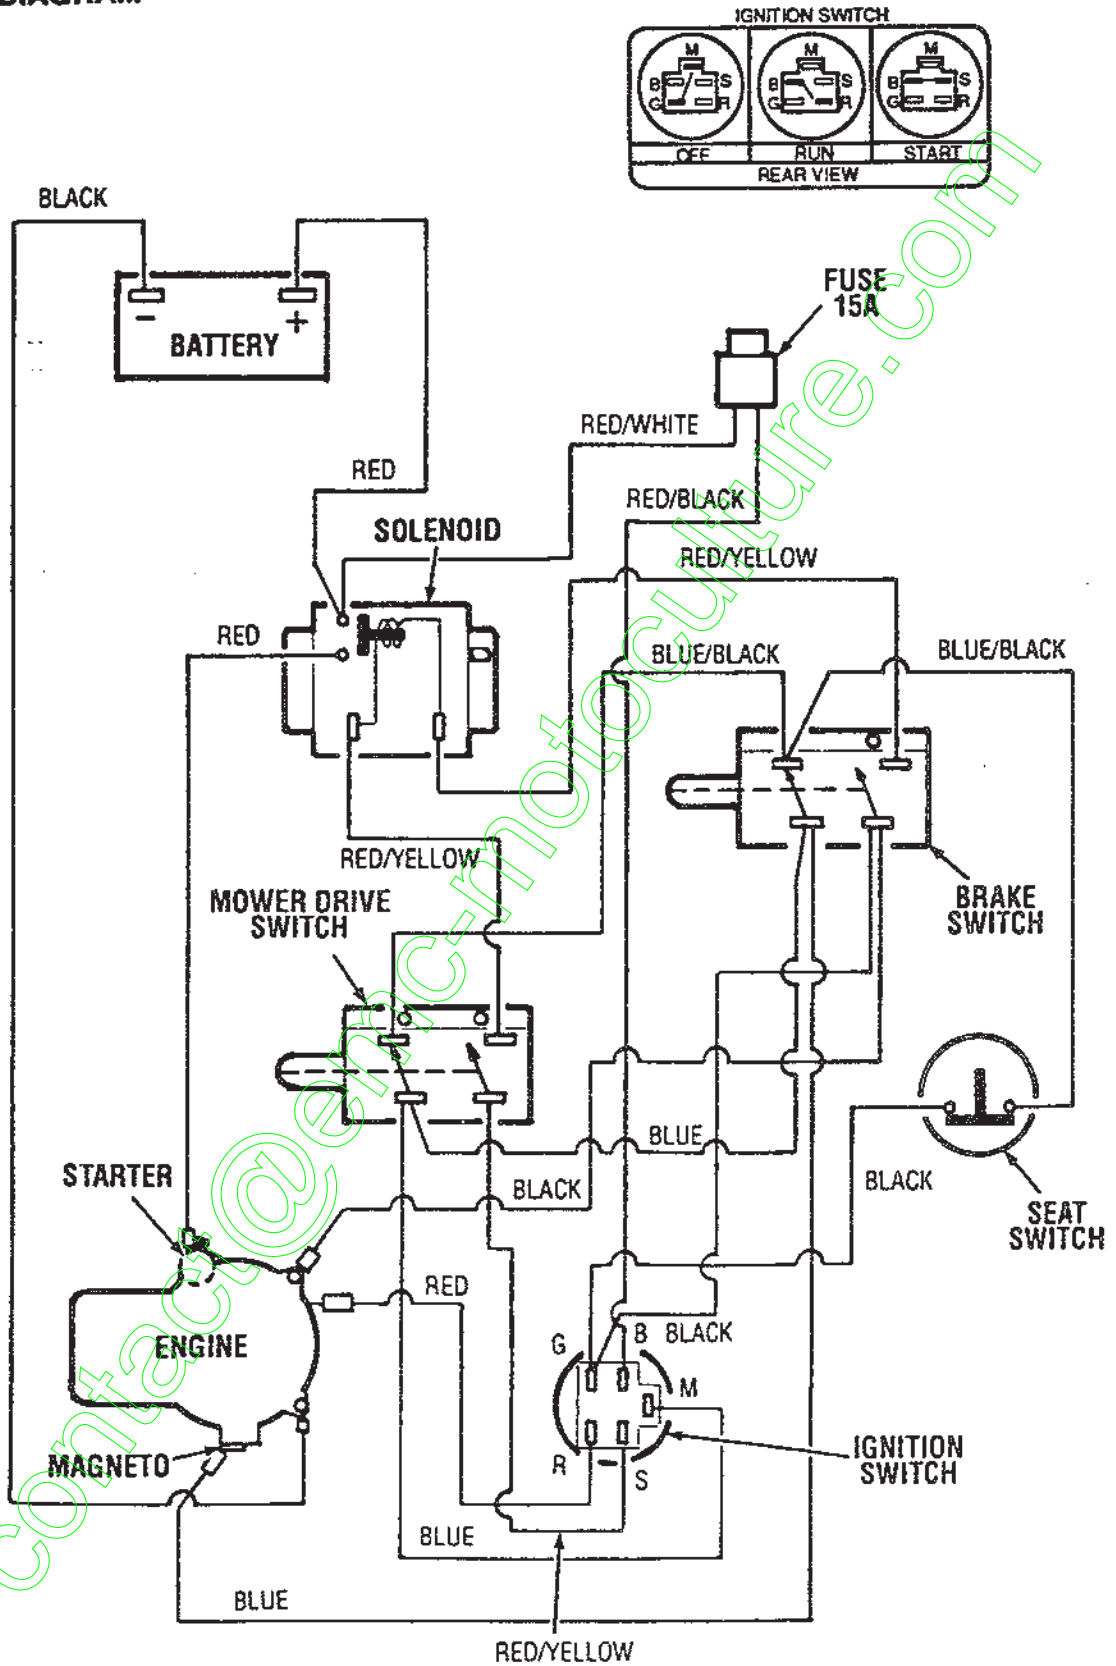

WIRING DIAGRAM