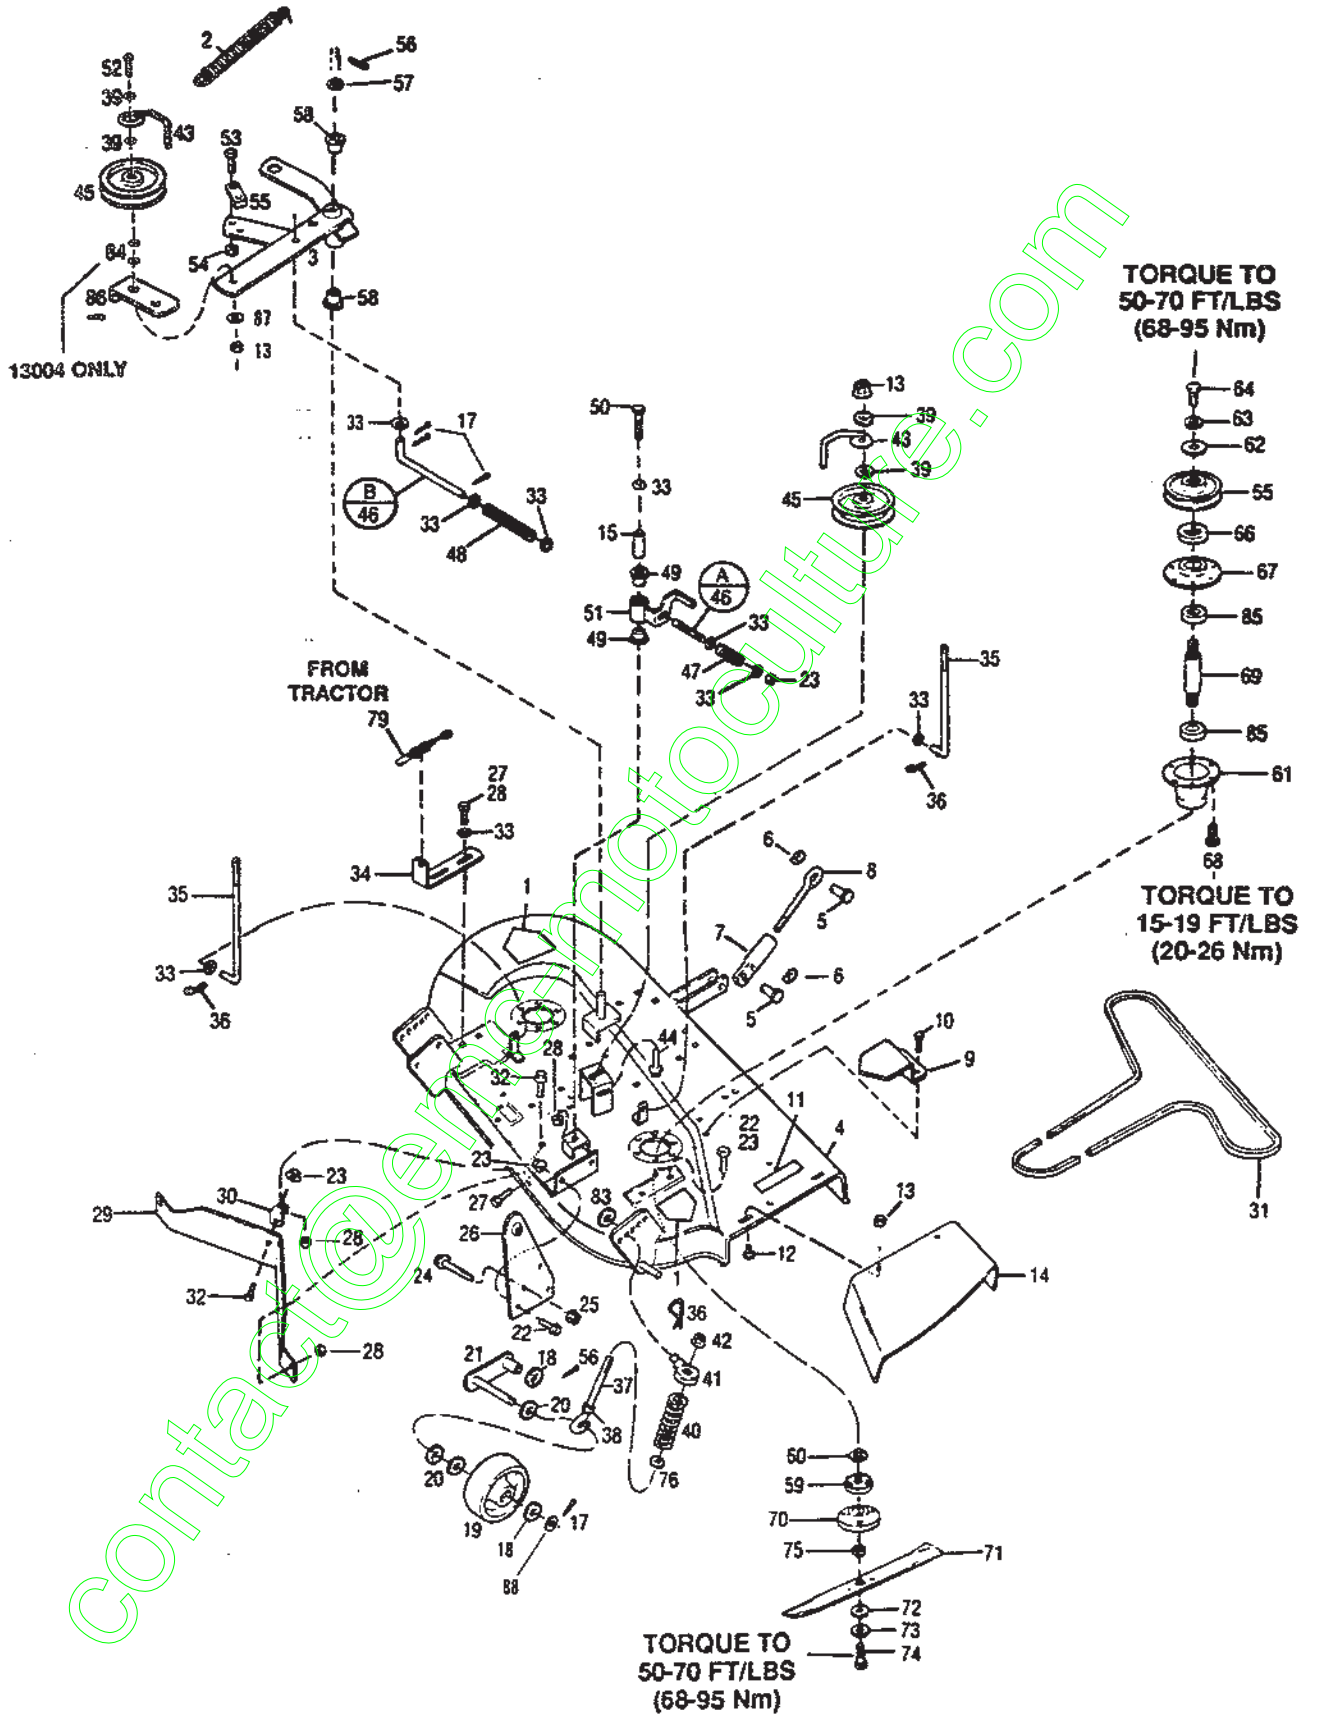

BOLENS 36 INCH SIDE DISCHARGE MOWER DECK

Ref #	Part #	Description	Qty.	Ref #	Part #	Description	Qty.
1	1739687	Decal, Danger.....	2	44	1186133	Bolt, Carriage 3/8-16 x 2.....	1
2	1756595	Spring, Extension.....	1	45	1762794	Pulley, Idler.....	2
3	1762730001	Arm Assembly, Idler.....	1	46	1763787	Rod, Brake.....	1
4	1764571	Base Assembly, Mower w/ decals (incl. ref no's 1 & 11).....	1	47	1728075	Spring, Compression.....	1
5	1758131	Pin, Clevis 1/2.....	2	48	1746788	Spring, Compression.....	1
6	1761908	Cotter Circle..... 1751908	2	49	1715716	Bushing, Nylon.....	2
7	1763794	Rod, End.....	1	50	1100779	Screw, Hex. Hd. 5/16.....	1
8	1762574	Rod, End.....	1	51	1747920001	Arm Assembly, Brake.....	1
9	1763867001	Guard, Belt (G).....	1	52	1100049	Screw, Hex Hd. 3/8-16 x 2-1/4.....	1
10	1724492	Screw, Flange Thd. Forming 1/4-20 x 1/2 (G).....	2	53	1747939	Screw, Hex w/Washer #10-24 x 1 1/4.....	2
11	1763407	Decal, Danger.....	1	54	1185985	Nut, Keps #10-24.....	2
12	1739656	Bolt, Carriage, 3/8-16 x 3/4.....	2	55	1747934	Pad, Brake.....	1
13	1110108	Nut, Toplock 3/8-16.....	4	56	1100350	Pin, Cotter 1/8 x 1 1/4.....	3
14	1747635001	Deflector.....	1	57	1700821	Washer.....	1
15	1747921	Spacer.....	1	58	1717263	Bushing, Nylon.....	2
17	1100346	Pin, Cotter 1/10 x 3/4.....	4	59	1747641	Shield, Grass.....	2
18	1107385	Washer, Flat 1/2.....	6	60	1747643	Washer, Shim.....	2
19	1763037	Wheel, Gage.....	2	61	1747645001	Housing, Arbor.....	2
20	1738490	Spacer.....	6	62	1736484	Washer.....	2
21	1762807001	Arm Assembly, Gage Wheel.....	2	63	1100244	Washer, Lock 7/16.....	2
22	1186328	Screw, Flange 5/16-18 x 5/8.....	6	64	1747657	Screw, Hex. Hd. 7/16-14 x 2 3/4.....	2
23	1186391	Nut, Flange, 5/16-18.....	6	65	1762717	Sheave Assembly, Drive.....	2
24	1763219	Screw, Shoulder 3/8-16.....	2	66	1747642	Shield, Bearing.....	2
25	1186393	Nut, Flange 3/8-16.....	2	67	1747644001	Housing, Arbor.....	2
26	1762800001	Plate, Lift.....	2	68	1724491	Screw, Fl. Thd. Forming 5/16-18 x 3/4.....	12
27	1186469	Bolt, Carriage 3/8-18 x 3/4.....	4	69	1754681	Arbor Shaft.....	2
28	1732499	Nut, Toplock 5/16-18.....	9	70	1747639	Adapter, Blade.....	2
29	1747631001	Baffle.....	1	71	1747640	Blade, Mower.....	2
30	1747633	Bracket, Mower.....	1	72	1747638	Washer, Splined.....	2
31	1763200	V-Belt, 102-1/2" (102.53).....	1	73	1747637	Washer, Spring.....	2
32	1100044	Screw, Hex. Hd. 5/16-18 x 3/4.....	2	74	1747656	Screw, Hex. Hd. 7/16-14 x 1.....	2
33	1107382	Washer, Flat 5/16.....	10	75	1748409	Coilar.....	2
34	1747916	Support, Clutch Cable.....	1	76	1100255	Washer, Flat.....	2
35	1762712	Rod, Lift.....	2	79	1747926	Cable Assembly.....	1
36	1703011	Spring, Cotter.....	4	83	1100255	Flat Washer.....	4
37	1763808	Bolt, Eye.....	2	84	1708755	Flat Washer, 3/8 (E).....	2
38	1186233	Spacer.....	2	85	1185574	Bearing.....	4
39	1107383	Washer, Flat 3/8.....	4	86	1764136	Guide.....	1
40	1763704	Spring, Compression.....	2	87	1702646	Special Flat Washer.....	2
41	1763814	Swivel.....	2	88	1890234	Flat Washer.....	2
42	1110108	Nut, Lock, 3/8-16.....	2				
43	1764135	Guide, Belt.....	2				

(A) 13000 (C) 13002 (E) 13004* (G) 13006
(B) 13001 (D) 13003 (F) 13005 (H) 13007

* Mower deck is optional on this unit.