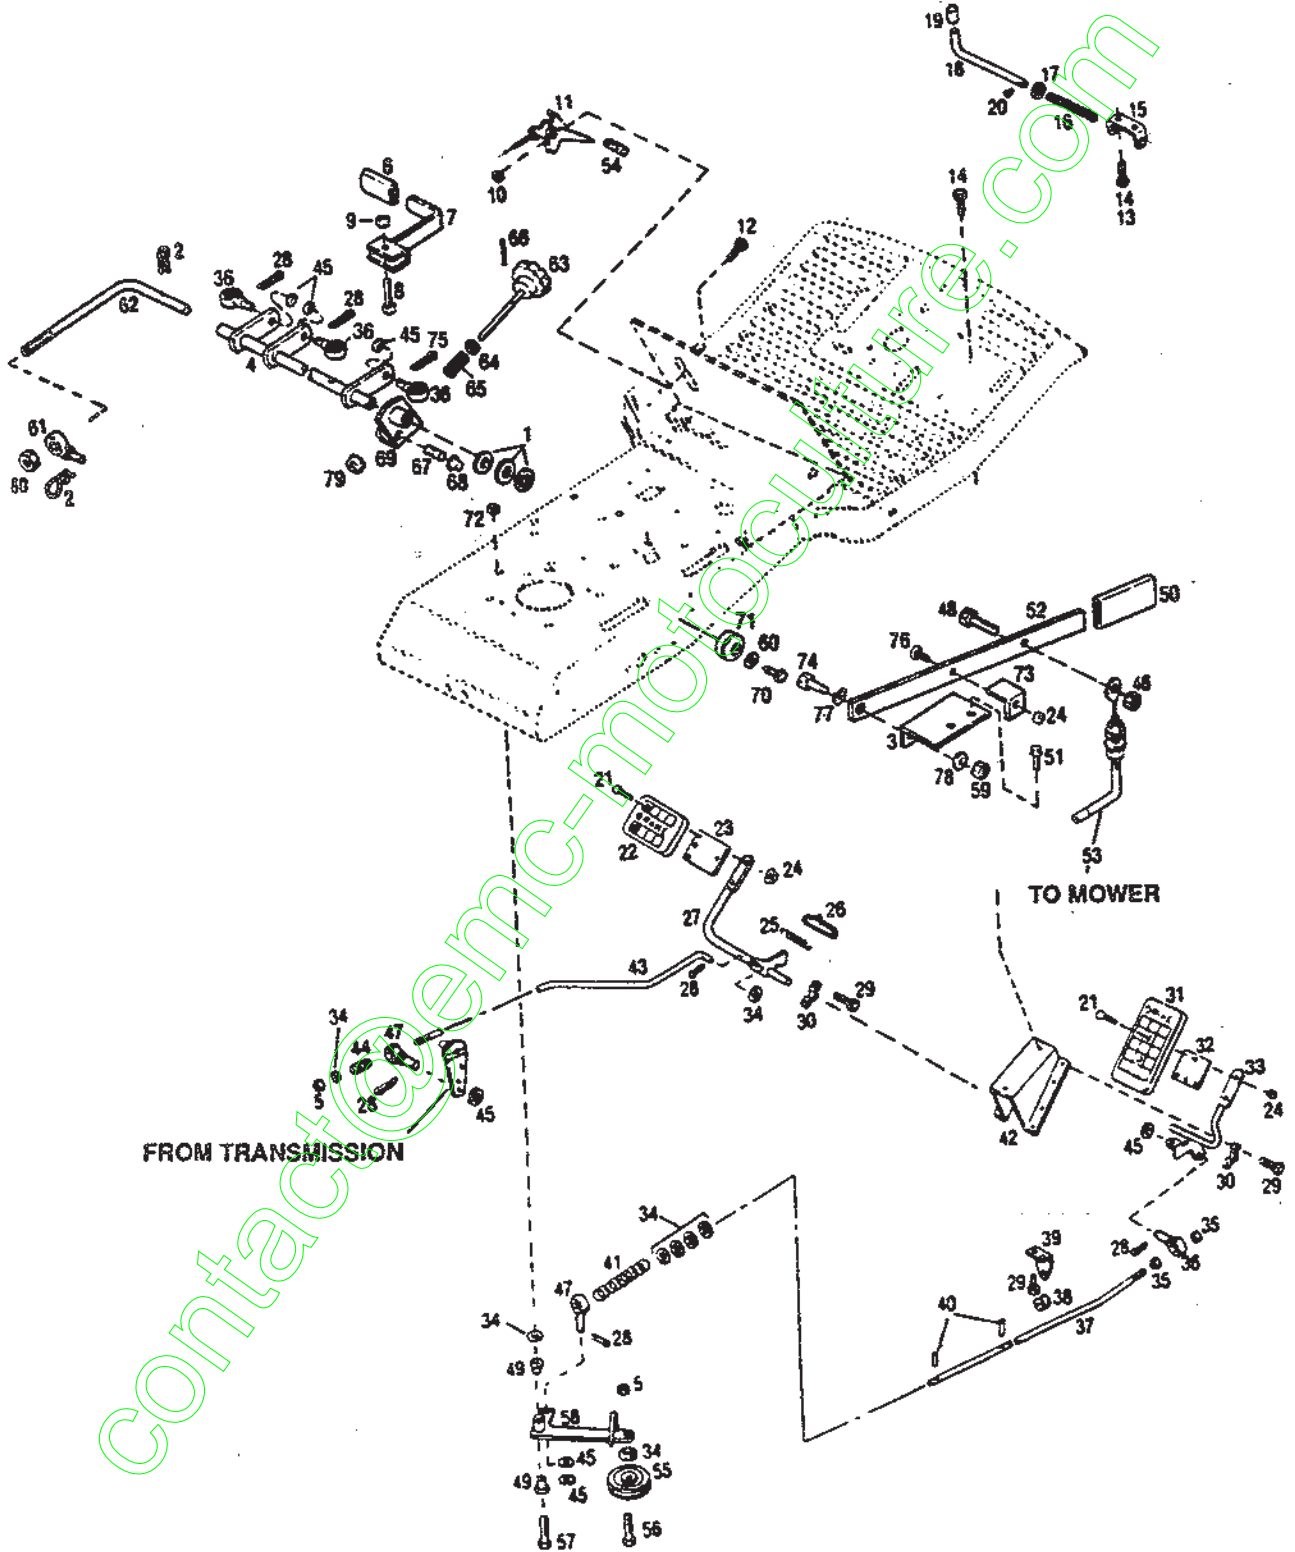

BOLENS REAR ENGINE RIDING MOWER

13000, 13001, 13002, 13003, 13004, 13005, 13006, 13007, 13055, 13056 & 13057
(829) (2136) (829)

Ref #	Part #	Description	Qty.	Ref #	Part #	Description	Qty.
1	1107385	Fiat Washer, 1/2	1-3	41	1728908	Compression Spring	2
2	1703011	Hitch Pin	4	42	1735827	Support Assy	1
3	1763445021	Bracket, PTO Pivot	1	43	1729404	Brake Rod	1
4	1762551021	Lift Assembly	1	44	1728907	Compression Spring	1
5	1733398	Locknut, 3/8-16	2	45	1107382	Fiat Washer, 5/16	4
6	1734591	Handle Grip	1	46	1734398	Locknut, 1/4-20	1
7	1762797	Lift Handle Ass'y	1	47	1751848	Swivel	2
8	1100799	Hex Screw, 5/16-18 x 1-1/2	1	48	1100069	Hex Screw, 1/4-20 x 1 - not on (E)	1
9	1732499	Locknut, 5/16-18	2	49	1715538	Flanged Bearing	2
10	1185985	Keps Nuts, No. 10-24	2	50	1734591	Handle Grip	1
11	1744070	Throttle Control	1	51	1740496	Screw, Thread Forming 5/16-18 x 5/8	2
12	1115815	Machine Screw, No. 10-24 x 5/8	2	52	1763443	PTO Handle	1
13	1186391	Flange Nut, 5/16-18	2	53	1747926	Cable Assembly (A) (B) (C) (F) (G), (I) (J) (K)	1
14	1186327	Flange Screw, 5/16-18 x 1/2	4		1762507	Cable Assembly (D) (E) (H) + (included with mower)	1
15	1735822	Brake Lock Bracket	1	54	1719268	Control Knob	1
16	1706930	Compression Spring	1	55	1710567	Idler Pulley	1
17	1707397	Washer	1	56	1100047	Hex Screw, 3/8-16 x 1-1/2	1
18	1724305	Brake Lock Rod	1	57	1736221	Shoulder Bolt	1
19	1724230	Grip	1	58	1736220021	Idler Arm Assembly	1
20	1724751	Drive Screw, No. 8 x 3/8	1	59	1110108	Locknut, 3/8-16	2
21	1186073	Carriage Bolt, 1/4-20 x 1-1/4	4	60	1103959	Fiat Washer	2
22	1724309	Brake Pedal	1	61	1756467	Pivot Block	2
23	1724418021	Spacer	1	62	1756301	Lift Link	2
24	1186389	Flange Nut, 1/4-20	4	63	1762813	Knob, Adjusting	1
25	1892471	Extension Spring	1	64	1737957	Washer, Nylon	1
26	1724961	Link	1	65	1721492	Spring, Compression	1
27	1724298	Brake Lever Ass'y	1	66	1100346	Cotter Pin, 9/10 x 3/4	7
28	1185147	Cotter Pin, 3/32 x 1-1/2	4	67	1762814	Pivot	1
29	1724492	Screw, Thread Forming 1/4-20 x 1/2	14	68	1756952	Pushnut, 5/8	1
30	1735825	Clamp	4	69	1762549	Bracket Assembly, Pivot	1
31	1724310	Clutch Pedal	1	70	1185879	Pop Rivet, 3/16 x 3/8	2
32	1724798021	Spacer	1	71	1763081	Rubber Stop	2
33	1724300	Clutch Lever Ass'y	1	72	1733398	Locknut, 3/8-16	1
34	1107383	Fiat Washer, 3/8	11	73	1763444	Arm Switch	1
35	1186259	Jam Nut, 3/8-16	2	74	1754125	Shoulder Bolt	1
36	1747507	Swivel	3	75	1717897	Hitch Pin	1
37	1727697	Clutch Rod	1	76	1185894	Screw, 1/4-20 x 1/2	3
38	1185585	Flip Grommet	1	77	1706782	Wave Washer	1
39	1762790	Bracket	1	78	1702646	Fiat Washer, 1/2	1
40	1185479	Roll Pin, 3/32 x 5/8	3	79	1110108	Locknut, 3/8-15	1
				80	1185496	Locknut, Jam 1/2-13	2

(A) 13000 (C) 13002 (E) 13004 (G) 13006 (I) 13055 (K) 13057
(B) 13001 (D) 13003 (F) 13005 (H) 13007 (J) 13056