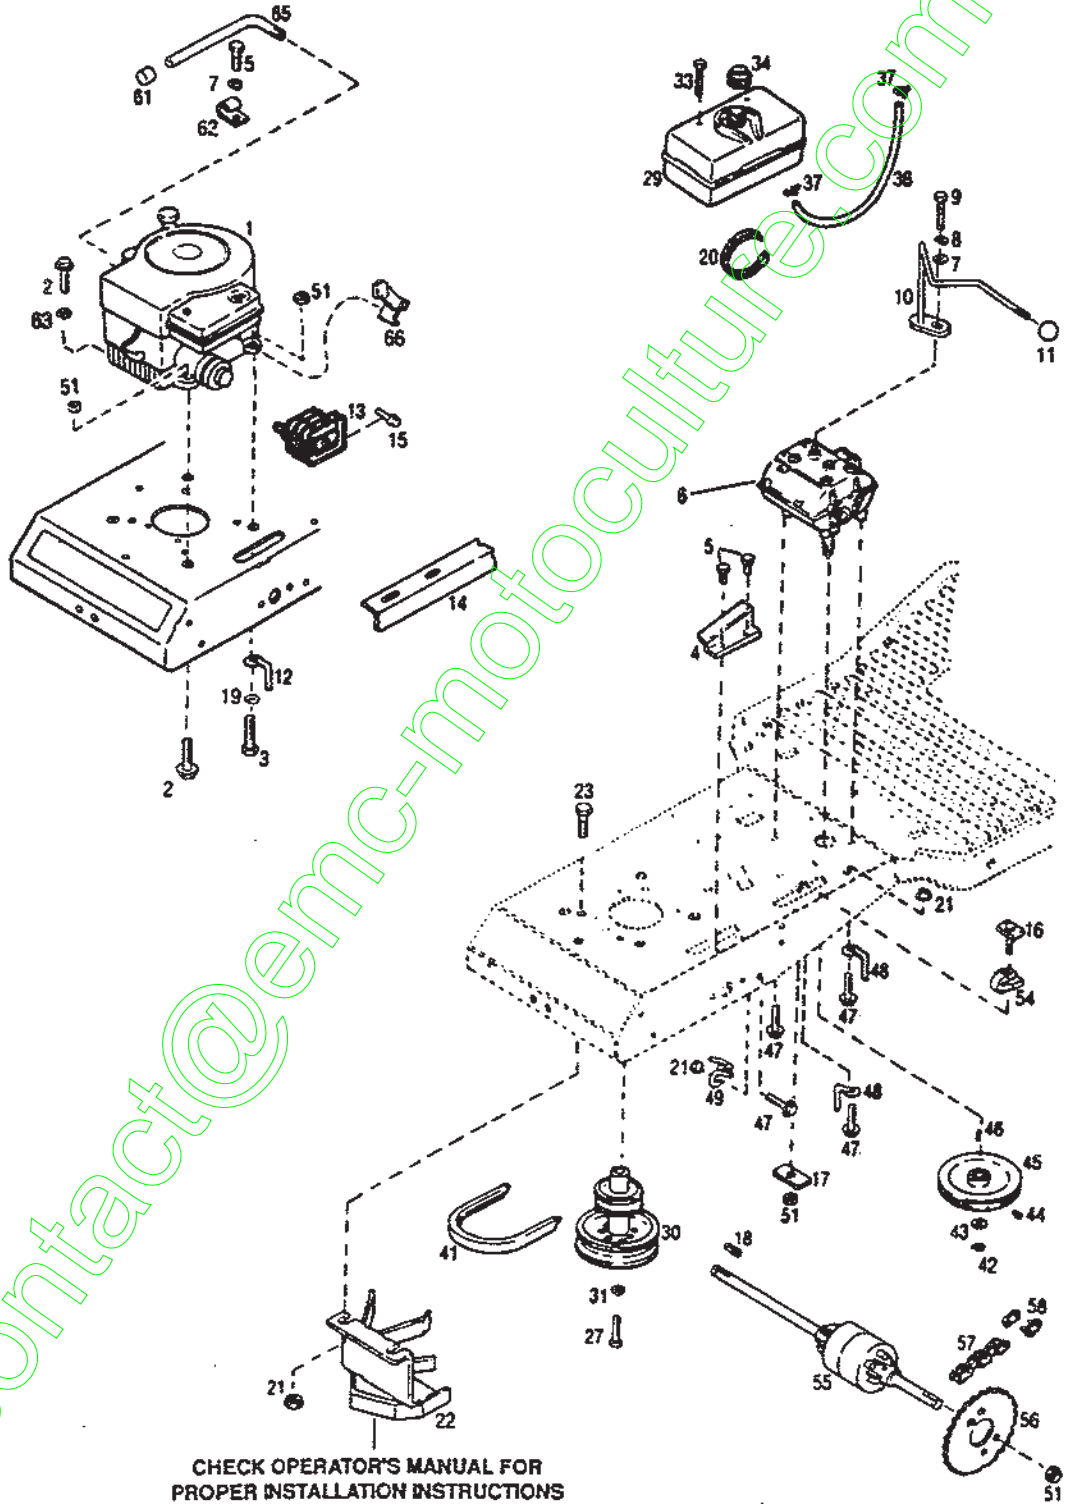

BOLENS REAR ENGINE RIDING MOWER

CHECK OPERATOR'S MANUAL FOR
PROPER INSTALLATION INSTRUCTIONS

Ref #	Part #	Description	Qty.	Ref #	Part #	Description	Qty.
1	*	Briggs & Stratton Engine		29	1755625	Fuel Tank (Incl. Ref. No. 34)	1
		Model 191707 (B)	1	30	1762423	Engine Pulley	1
		Model 193707 (C) (D)	1	31	1100244	Lockwasher, 7/16	1
		Model 281707 (E) (F)	1	33	1737969	Fuel Tank Screw	2
2	1100799	Hex Screw, 5/16-18 x 1-1/2 (Rear)	2	34	1755541	Fuel Cap	1
3	1100779	Hex Screw, 5/16-18 x 1-3/4 (Front L.H.)	1	36	1728878	Fuel Line	1
4	1736224	Chain Guard	1	37	1761190	Hose Clamp	2
5	1724492	Flange Screw, 1/4-20 x 1/2	3	41	1731719	V-Belt, 51-1/4" (51.28)	1
6	**	Transmission (see breakdown, p. 14) Tecumseh Model 700-053	1	42	1118808	Retaining Ring	1
7	1107381	Flat Washer, 1/4	2	43	1705092	Flat Washer, 5/8	1
8	1100241	Lockwasher, 1/4	1	44	1185596	Set Screw, 5/16-18 x 5/16	2
9	1100002	Hex Screw, 1/4-28 x 3/4	1	45	1736489	Transmission Sheave	1
10	1763214	Shift Handle Assembly	1	46	1104436	Woodruff Key, 3/16 x 3/4	1
11	1706756	Knob	1	47	1186329	Flange Screw, 5/16-18 x 3/4	4
12	1758392	Belt Guide	1	48	1763177	Belt Guide	2
13	1758215	Muffler Guard (D)	1	49	1736046	Chain Guide	1
14	1758452	Stiffener	1	51	1732499	Locknut, 5/16-18	10
15	1756119	Screw, Tapping #8-18 (A)	3	54	1755376	Chain Tightener	1
16	1756163	Sq. Hd. Bolt, 5/16-18 x 1-1/2	1	55	1763098	Differential Assembly	1
17	1755068	Chain Tightening Plate	1	56	1763635	48T Sprocket	1
18	1104335	Sq. Key, 3/16 x 2	2	57	1762833	Drive Chain	1
19	1107382	Flat Washer, 5/16	2	58	1749068	Connector Link	1
20	1735531	Tie, Cable	1	61	1745688	Pipe Cap	1
21	1186391	Flange Nut, 5/16-18	3	62	1758175	Clip	1
22	1762735021	Belt Guide Ass'y.	1	63	1110645	Inter. Lock Washer	2
23	1103195	Hex Screw, 5/16-18 x 5/8	2	65	1763221	Drain Tube	1
27	1736485	Hex Screw, 7/16-20 x 1-1/4	1	66	1764005	Clip, Engine (D)	1

(B) 13055 (D) 13057 (F) 13068
(C) 13056 (E) 13067

- Purchase from your local Briggs and Stratton outlet.
- 1/2 link for drive chain is 1759145.