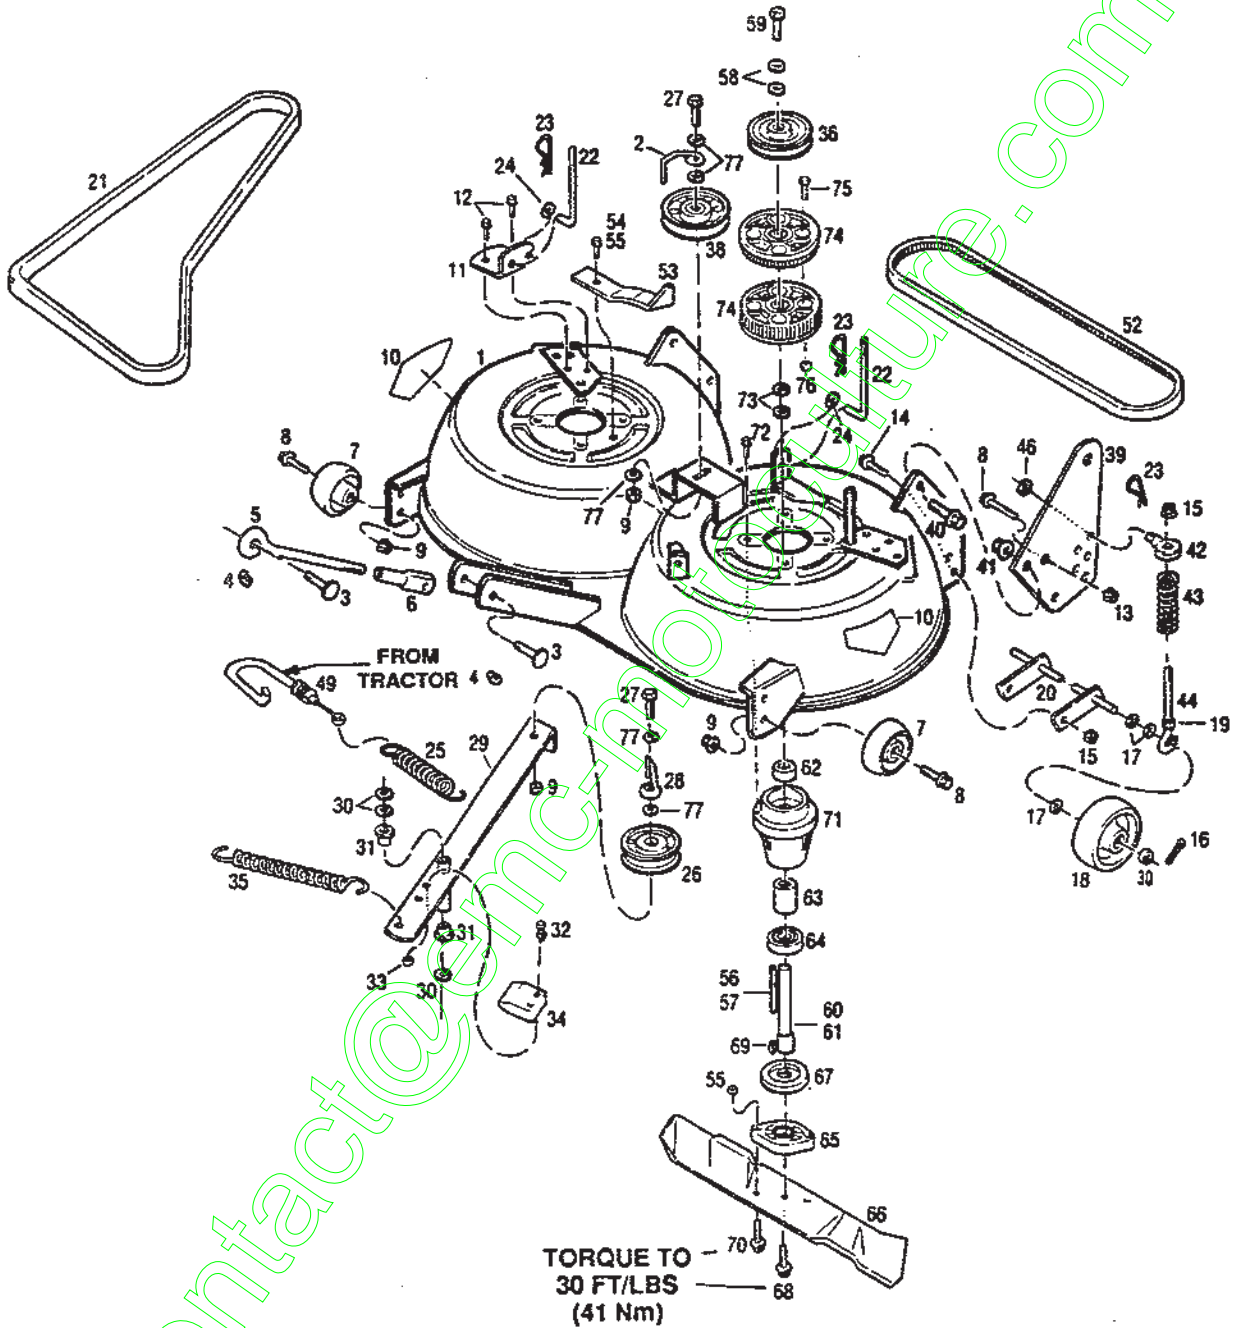

BOLENS 33 INCH MULCHING MOWER DECK

Ref #	Part #	Description	Qty.	Ref #	Part #	Description	Qty.
1	1764572	Base Assembly, Mower w/decals (incl. ref. # 10)	1	36	1762192	Sheave	1
2	1760096	Guide, Belt	1	38	1726660	Pulley, Idler	1
3	1758131	Pin, Clevis 1/2	2	39	1763711001	Plate, Lift	2
4	1761908	Cotter Circle	2	40	1186328	Screw, Flange 5/16-18	4
5	1762574	Rod, End	1	41	1186391	Nut, Flange 3/8	4
6	1763794	Rod, End	1	42	1763814	Swivel	2
7	1762138	Wheel, Anti-scalp	2	43	1763704	Spring, Compression	2
8	1763219	Screw, Shoulder 3/8-16	4	44	1763808	Bolt, Eye	2
9	1733398	Nut, Toplock 3/8-16	4	46	1803327	Washer, Flat	2
10	1739687	Decal, Danger	2	49	1762507	Cable, Assembly	1
11	1762591001	Bracket, Cable	1	52	1813959	Belt, Toothed	1
12	1724491	Screw, Fl. Thd. Forming 5/16-18 x 3/4	2	53	1813960	Tightener, Belt	1
13	1186393	Nut, Flange 3/8-16	2	54	1813297	Screw	1
14	1754125	Bolt, Shoulder 3/8-16	2	55	1813321	Nut	5
15	1110108	Nut, Lock 3/8-16	4	56	1813957	Key, Square (LH)	1
16	1100346	Pin, Cotter 1/10 x 3/4	3	57	1813958	Key, Square (RH)	1
17	1738490	Spacer	8	58	1813261	Washer	2
18	1763037	Wheel, Gage	2	59	1813292	Screw	2
19	1186233	Nut, Hex 1/2-13	2	60	1813962	Shaft, Blade (LH)	1
20	1763710001	Axle Assembly, Gage Wheel	1	61	1813963	Shaft, Blade (RH)	1
21	1762820	V-Belt, 74"	1	62	1185064	Bearing, Ball	2
22	1742500	Rod, Lift	2	63	1813114	Spacer	2
23	1703011	Cotter, Spring	4	64	1813217	Bearing, Ball	2
24	1107382	Washer, Flat 5/16	2	65	1813150	Holder, Blade	2
25	1756595	Spring, Extension	1	66	1813964	Blade	2
26	1762794	Pulley, Idler	1	67	1813162	Washer, Cup	2
27	1100048	Screw, Hex. 3/8-16 x 2	1	68	1813965	Screw	4
28	1764135	Guide, Belt	1	69	1813152	Key, Square	2
29	1762232001	Arm Assembly, Idler	1	70	1813299	Screw	4
30	1890234	Washer	5	71	1813165	Bearing Housing Assembly	2
31	1715538	Flange Bushing	2	72	1740496	Screw, Fl. Thd. Form. 5/16-18 x 5/8	8
32	1747939	Screw, Hex. w/washer #10-24 x 1 1/4	2	73	1708550	Washer	4
33	1185985	Nut, Keps #10-24	2	74	1813955	Pulley, Toothed	4
34	1762245	Pad, Brake	1	75	1813956	Screw	4
35	1762815	Spring, Extension	1	76	1813716	Nut	4
				77	1107383	Washer, 3/8	7

(A) 13000 (C) 13002 (E) 13004* (G) 13006
(B) 13001 (D) 13003 (F) 13005 (H) 13007

* Mower deck is optional on this unit.