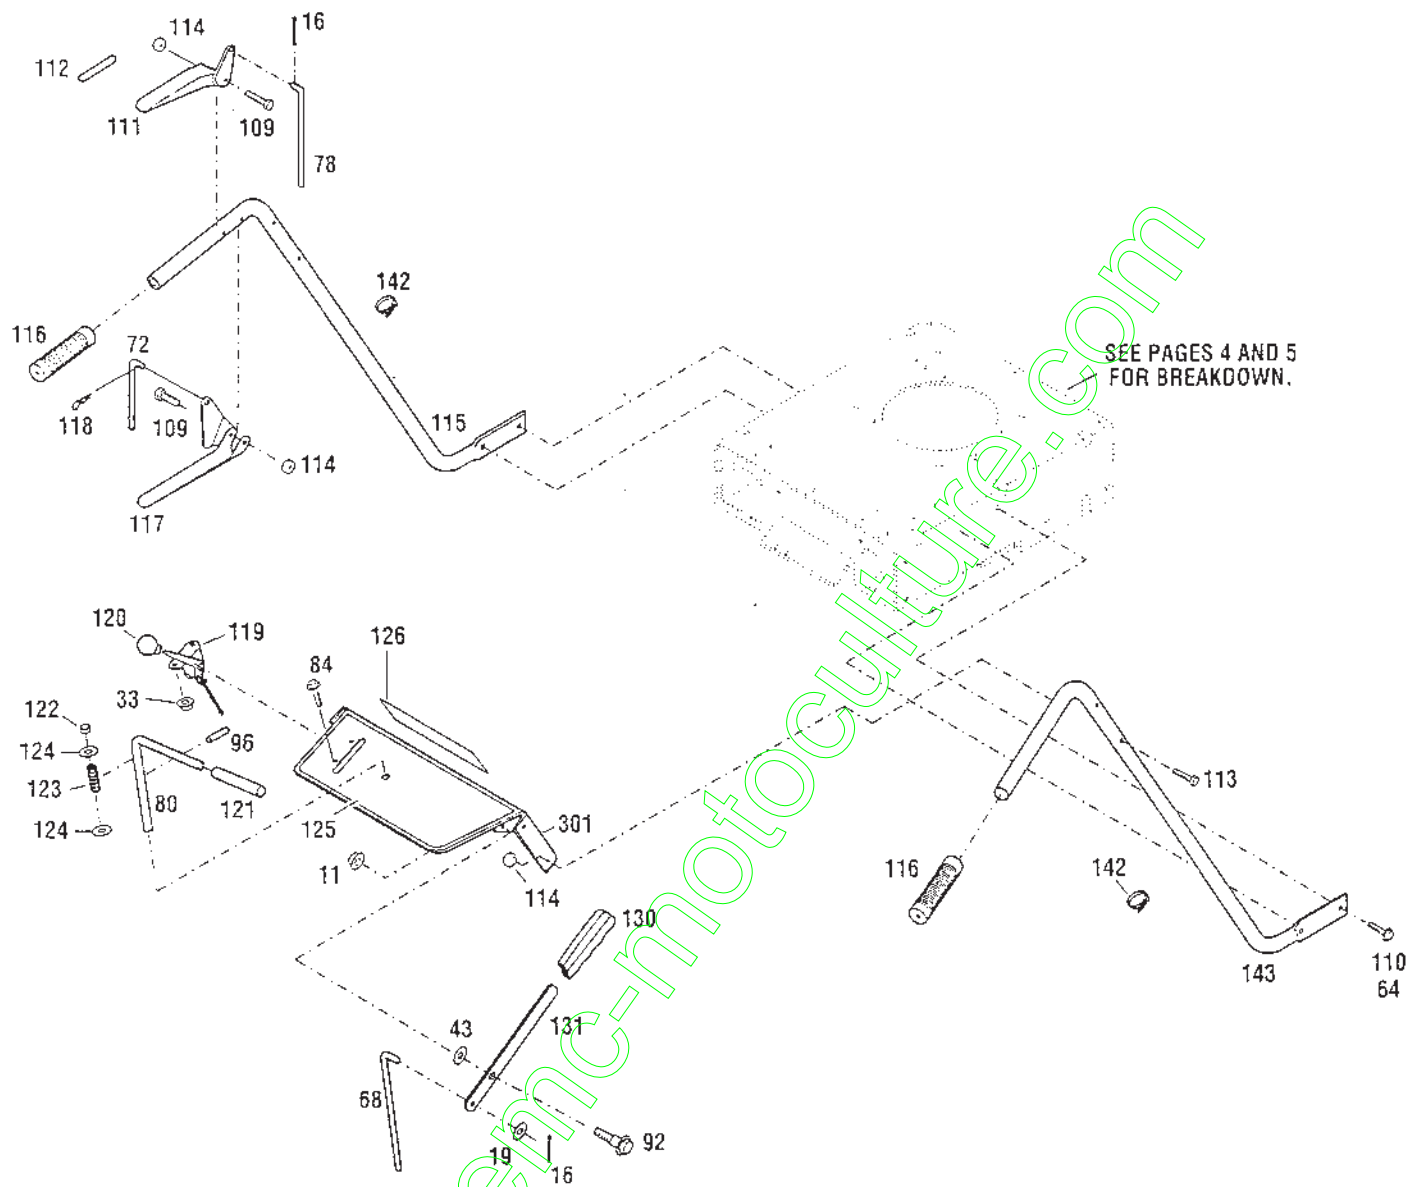

# PIECES DETACHEES

**Tondeuse à conducteur Marchant**

**34072**

**8.5HP / Recoil Start**

**Numéros séries :**

**340721100101 - 340721199999**

**Moteur 196706 - 0156.01**

**B&S 971218 YBD**

## HANDLEBAR AND CONSOLE ASSEMBLY

HANDLEBAR AND CONSOLE ASSEMBLY

Ref.	Part	Description	Qty.	Ref.	Part	Description	Qty.
11	1186393	Flange Locknut, 3/8-16.....	1	115	1764922021	Left Handlebar.....	1
16	1185147	Cotter Pin, 3/32 x 5/8.....	2	116	1703539	Handle Grip.....	2
19	1107382	Flat Washer, 5/16.....	4	117	1773605001	Control Handle.....	1
33	1186389	Flange Locknut, 1/4-20.....	2	118	1717897	Hair Pin, 5/64.....	1
43	1702646	Flat Washer, 1/2.....	1	119	1768191	Throttle Control.....	1
64	1186391	Flange Locknut, 5/16-18.....	4	120	1737118	Knob.....	1
68	1769888	Upper Blade Rod.....	1	121	1737041	Handle Grip.....	1
72	1773607	Upper Transmission Rod.....	1	122	1715716	Nylon Bushing.....	1
78	1769872	Upper Brake Rod.....	1	123	1721492	Compression Spring.....	1
80	1769874	Shift Rod.....	1	124	1107385	Flat Washer, 1/2.....	1
84	1186308	Flange Lock Screw, 1/4-20 x 1/2.....	2	125	1768457	Warning Decal.....	1
92	1703051	Shoulder Bolt.....	1	126	1915592	Logo Decal.....	1
96	1185279	Roll Pin, 1/4 x 2-1/4.....	1	130	1764984	Handle Grip.....	1
109	1111601	Hex Screw, 1/4-20 x 1-3/4.....	2	131	1768223	Mower Engage Lever.....	1
110	1186329	Flange Lock Screw, 5/16 x 3/4.....	4	142	1735531	Plastic Tie.....	4
111	1770445001	Control Handle.....	1	143	1764923021	Right Handlebar.....	1
112	1768452	Operator Presence Control Decal.....	1	301	1768639	Console Assembly (Incl. Ref. 125).....	1
113	1915793	Screw, 1/4-20 x 1-3/4, Grade 8.....	4				
114	1734398	Locknut, 1/4-20.....	2				