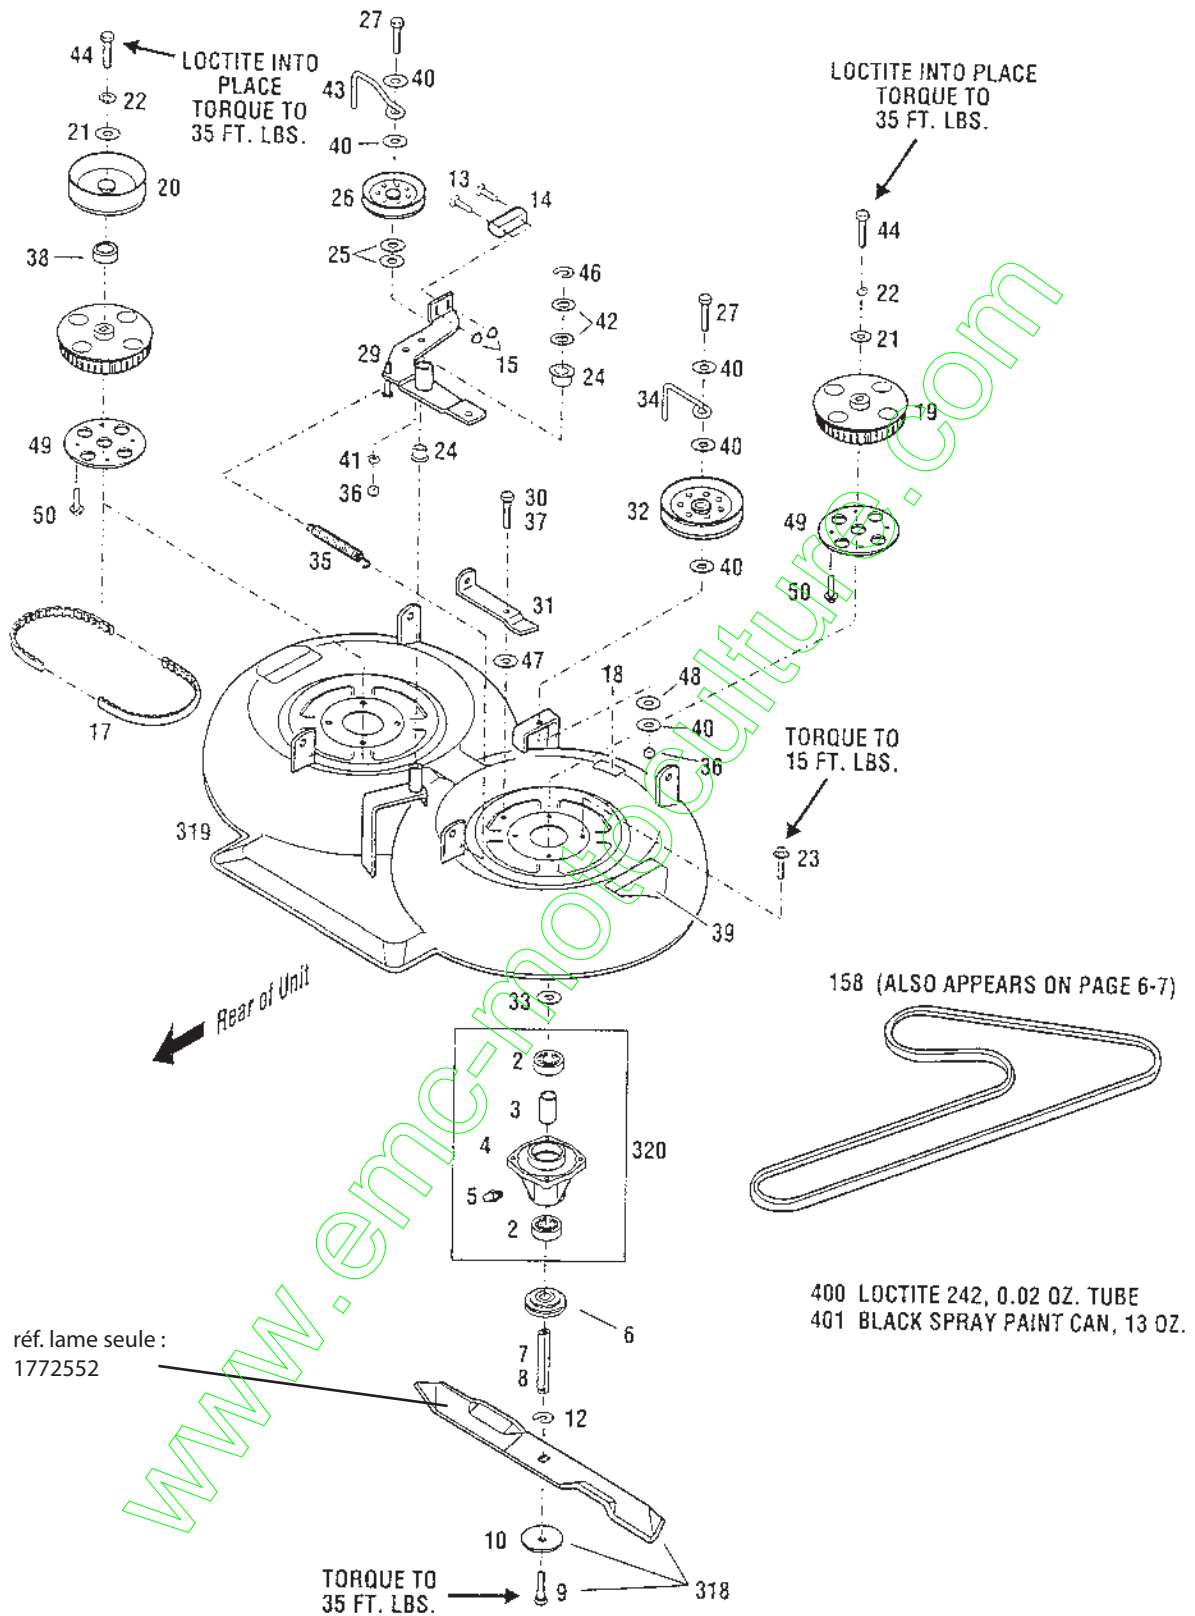

FRONT FRAME ASSEMBLY

Ref.	Part	Description	Qty.	Ref.	Part	Description	Qty.
11	1186393	Flange Locknut, 3/8-16.....	9	149	1915591	Logo Decal.....	1
16	1185147	Cotter Pin, 3/32 x 5/8.....	3	151	1768397	Mulching Deck Decal.....	1
28	1107383	Flat Washer, 3/8.....	6	158	1769767	V-Belt.....	1
30	1733398	Locknut, 3/8-16.....	2	159	1769038	Eye Bolt.....	1
31	1769895	Lift Crank.....	1	165	1754125	Shoulder Bolt.....	5
47	1100349	Cotter Pin.....	1	174	1770355	Toplock Nut.....	1
53	1701447	Special Washer.....	A/R	306	1764996021	Belt Guard.....	1
58	1770247	Lower Blade Rod.....	1	307	1769903	Rear Lift Assembly.....	1
73	1185506	Flange Locknut, 3/8-16.....	1	308	1185469	Roll Pin, 1/4 x 1.....	1
94	1768231	Pivot Block.....	1	309	1107386	Flat Washer, 5/8.....	1
95	1769521001	Leveler Bar.....	1	310	1770248001	Front Lift Assembly.....	1
97	1769889	Cutting Height Decal.....	1	311	1768477001	Spindle Assembly.....	2
100	1769344	Tap Screw, #8 x 3/8.....	8	312	1764140	Flange Bearing.....	4
101	1769007	Compression Spring.....	1	313	1769743001	Gage Support.....	1
103	1185498	Speed Nut, 5/16-18.....	2	314	1185976	Grease Fitting.....	2
105	1185873	Speed Nut, 5/16-18.....	2	315	1185759	Drive Pin, 1/4 x 3.....	1
106	1100352	Cotter Pin.....	4	316	1769899001	Mower Support.....	2
108	1743891	Gage Wheel.....	2	317	1186347	Whizlock Screw, 3/8-16 x 1.....	4
110	1186329	Flange Lock Screw, 5/16 x 3/4.....	4	402	1735222	Black Spray Paint Can, 13 Oz.....	N/I

N/I Item not included with unit; order separately.

A/R As Required

www.emc-motoculture.com

Wide Cut Mulching Mower

S/N 340721100101 - 340721199999

MOWER DECK ASSEMBLY