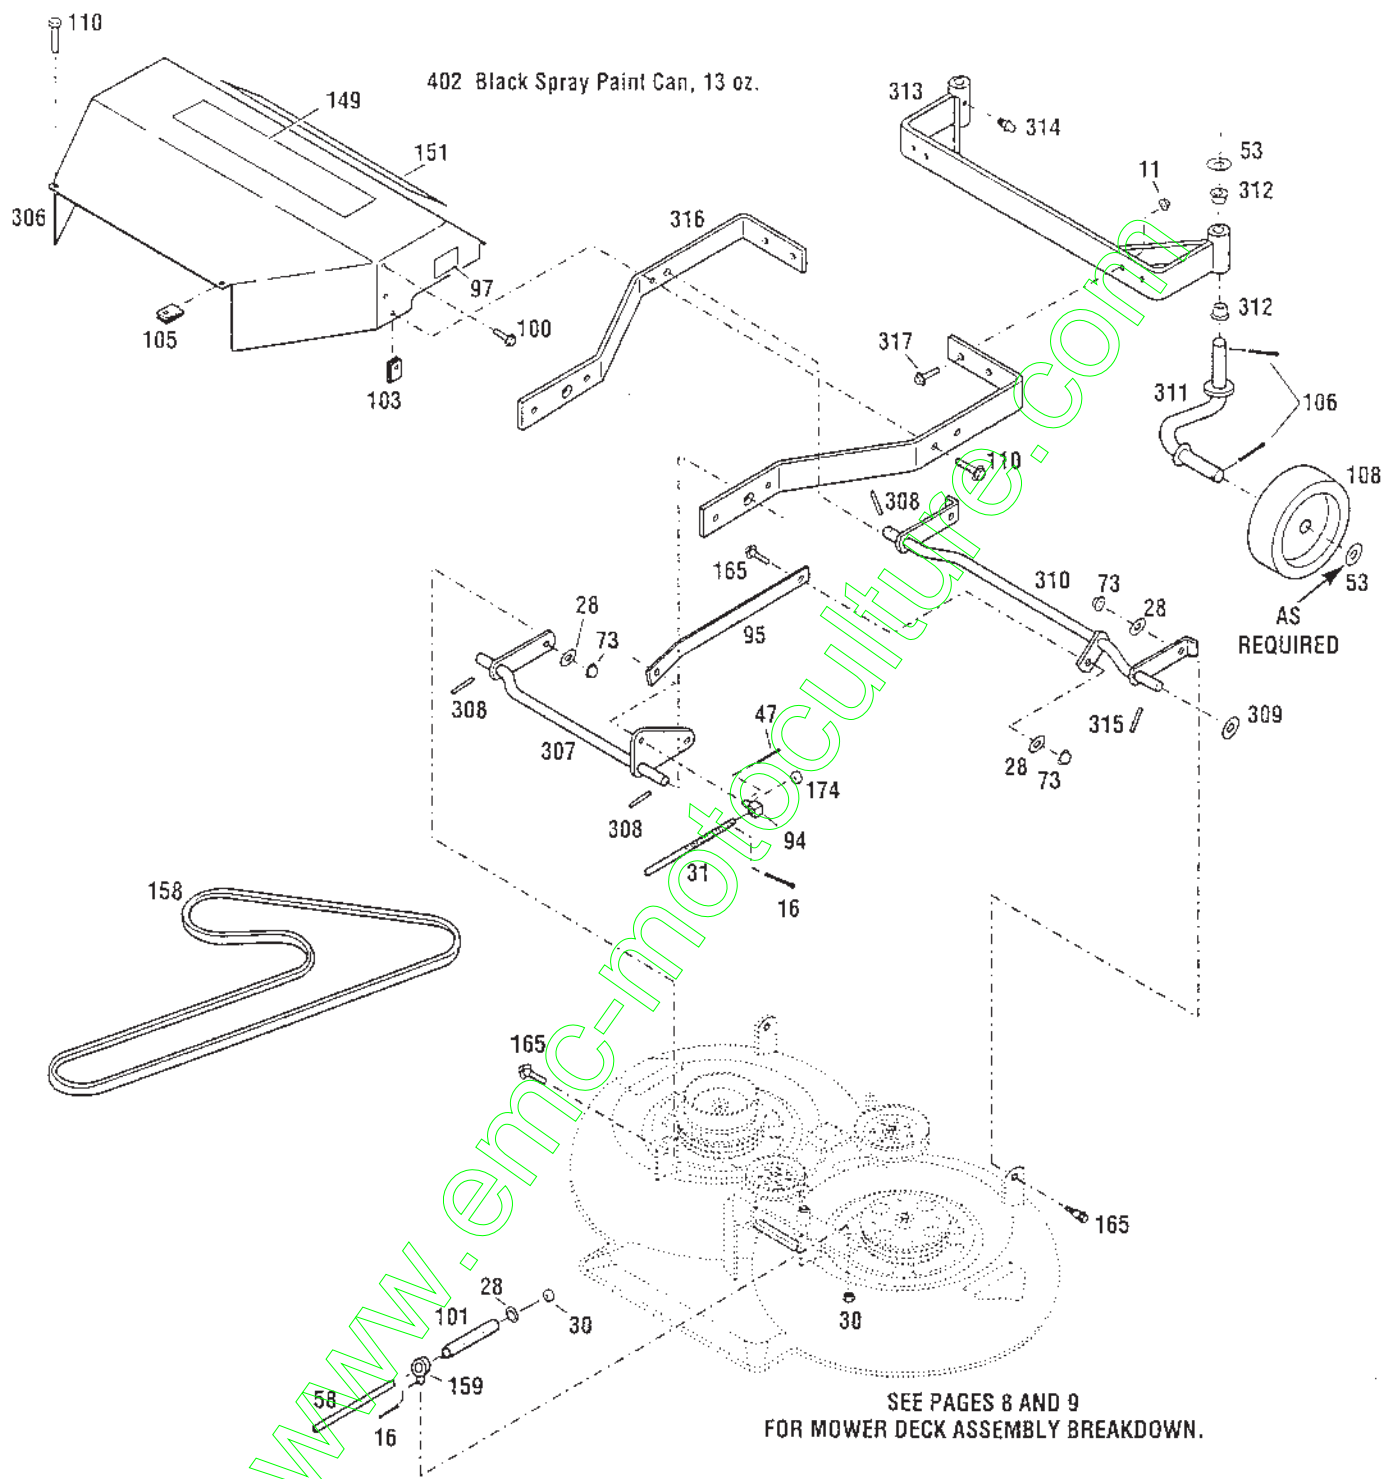

Wide Cut Mulching Mower

S/N 340721100101 - 340721199999

FRONT FRAME ASSEMBLY

FRONT FRAME ASSEMBLY

Ref.	Part	Description	Qty.	Ref.	Part	Description	Qty.
11	1186393	Flange Locknut, 3/8-16.....	9	149	1915591	Logo Decal.....	1
16	1185147	Cotter Pin, 3/32 x 5/8.....	3	151	1768397	Mulching Deck Decal.....	1
28	1107383	Flat Washer, 3/8.....	6	158	1769767	V-Belt.....	1
30	1733398	Locknut, 3/8-16.....	2	159	1769038	Eye Bolt.....	1
31	1769895	Lift Crank.....	1	165	1754125	Shoulder Bolt.....	5
47	1100349	Cotter Pin.....	1	174	1770355	Toplock Nut.....	1
53	1701447	Special Washer.....	A/R	306	1764996021	Belt Guard.....	1
58	1770247	Lower Blade Rod.....	1	307	1769903	Rear Lift Assembly.....	1
73	1185506	Flange Locknut, 3/8-16.....	1	308	1185469	Roll Pin, 1/4 x 1.....	1
94	1768231	Pivot Block.....	1	309	1107386	Flat Washer, 5/8.....	1
95	1769521001	Leveler Bar.....	1	310	1770248001	Front Lift Assembly.....	1
97	1769889	Cutting Height Decal.....	1	311	1768477001	Spindle Assembly.....	2
100	1769344	Tap Screw, #8 x 3/8.....	8	312	1764140	Flange Bearing.....	4
101	1769007	Compression Spring.....	1	313	1769743001	Gage Support.....	1
103	1185498	Speed Nut, 5/16-18.....	2	314	1185976	Grease Fitting.....	2
105	1185873	Speed Nut, 5/16-18.....	2	315	1185759	Drive Pin, 1/4 x 3.....	1
106	1100352	Cotter Pin.....	4	316	1769899001	Mower Support.....	2
108	1743891	Gage Wheel.....	2	317	1186347	Whizlock Screw, 3/8-16 x 1.....	4
110	1186329	Flange Lock Screw, 5/16 x 3/4.....	4	402	1735222	Black Spray Paint Can, 13 Oz.....	N/I

N/I Item not included with unit; order separately.

A/R As Required

www.emc-motoculture.com