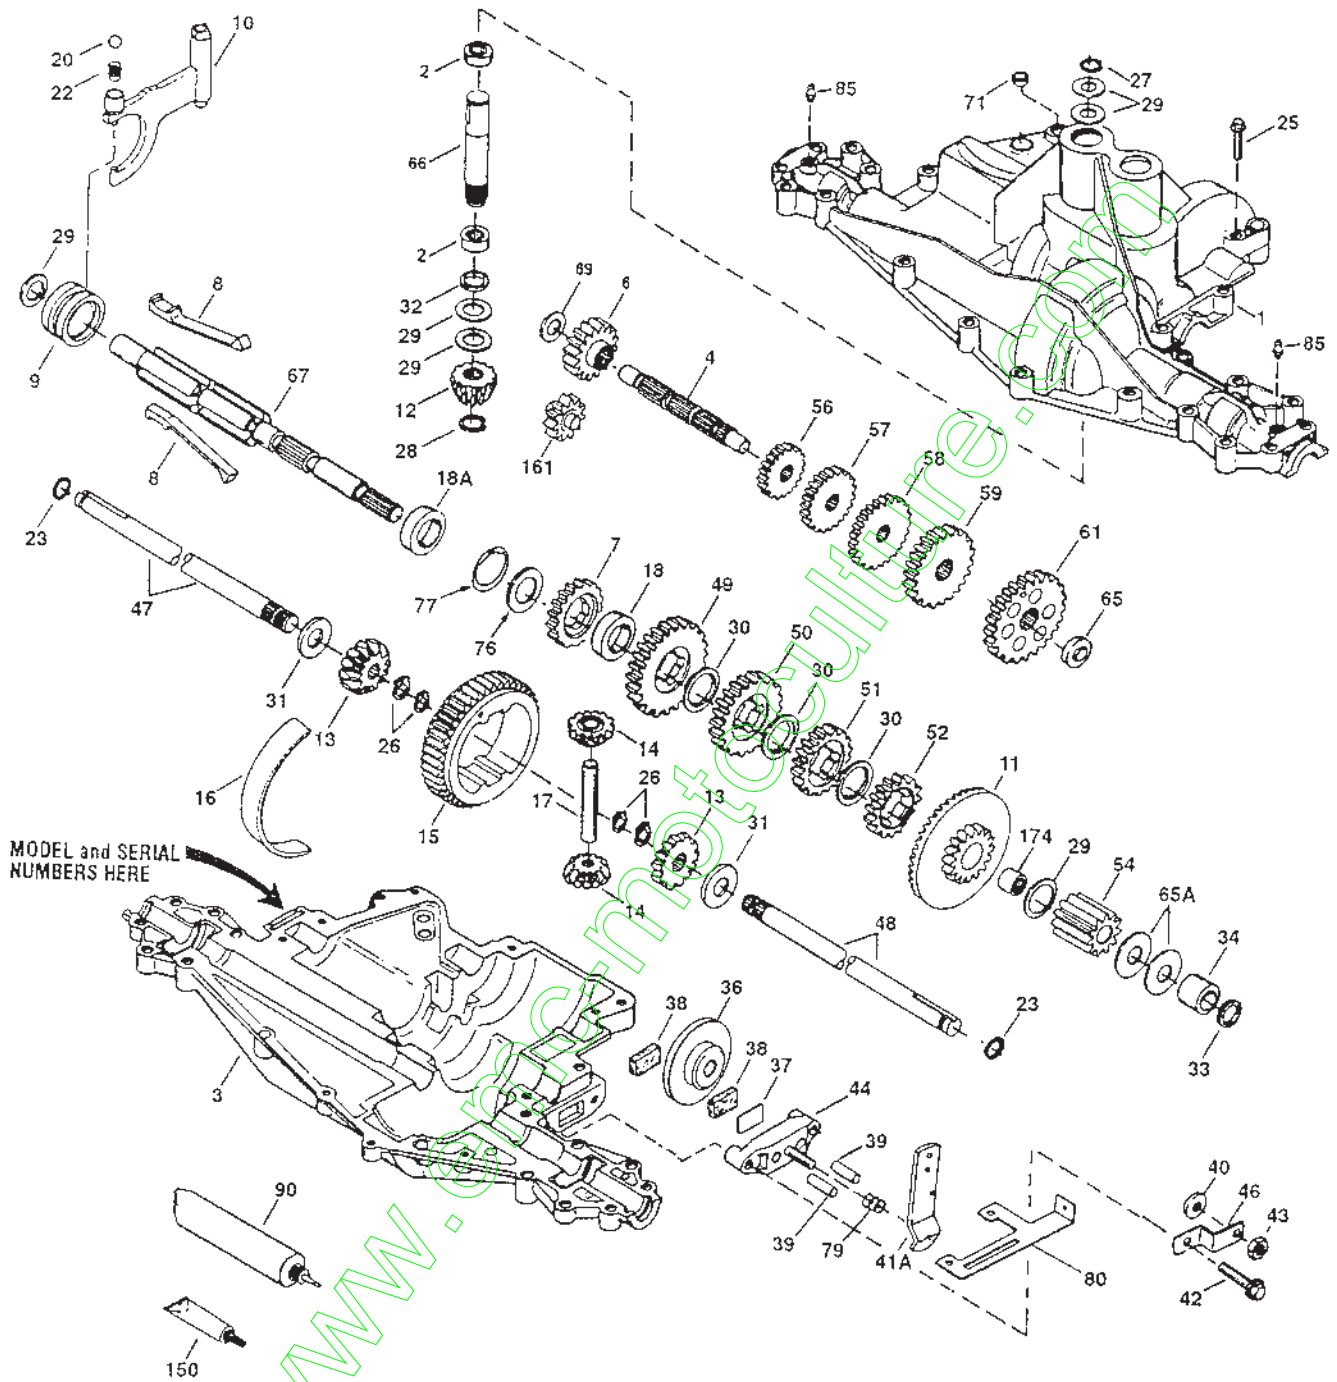

Peerless Transaxle

TRANSAXLE ASSEMBLY

Ref.	Part	Description	Qty.	Ref.	Part	Description	Qty.
1	772113	Transaxle Cover	1	39	786026	Dowel Pin	2
1	772135	Transaxle Cover	1	40	792076A	Washer	1
2	780086	Needle Bearing	2	41	790045	Brake Lever	1
3	770110	Transaxle Case	1	42	792073	Screw, 1/4-20 x 1-1/4"	2
4	776300	Countershaft	1	43	792075	Locknut, 5/16-24	1
6	778281	Spur Gear (16 teeth)	1	44	790025	Brake Pad Holder	1
7	778122A	Spur Gear (22 teeth)	1	46	786086	Brake Lever Bracket	1
8	792160	Shift Key	4	47	774747	Axle (16-1/4" long)	1
9	784373	Shift Collar	1	48	774888	Axle (11" long)	1
10	784365	Shift Rod & Fork	1	49	778124A	Spur Gear (30 teeth)	1
11	778261	Bevel Gear & Bearing (Incl. 174)	1	50	778123A	Spur Gear (25 teeth)	1
12	778262	Bevel Pinion (14 teeth)	1	51	778122A	Spur Gear (22 teeth)	1
13	778221	Bevel Gear (16 teeth)	2	52	778273	Spur Gear (19 teeth)	1
14	778068	Differential Pinion	2	54	778263	Spur Gear (11 teeth)	1
15	778260	Ring Gear	1	56	778126A	Spur Gear (20 teeth)	1
16	786150	Bearing Strip	1	57	778127A	Spur Gear (25 teeth)	1
17	786139	Drive Pin	1	58	778128A	Spur Gear (28 teeth)	1
18	786147	Neutral Spacer	1	59	778129A	Spur Gear (30 teeth)	1
18A	786159	Neutral Spacer	1	61	778265	Spur Gear (34 teeth)	1
20	792077	Ball, 5/16" dia.	1	65	780162	Washer	1
22	792079	Spring	1	65A	780160	Washer	2
23	788061	Seal Ring	2	66	776299	Input Shaft	1
25	792073	Screw, 1/4-20 x 1-1/4"	17	67	776352	Shifter & Brake Shaft	1
26	792125	Retaining Ring	4	69	780161	Washer	1
27	792035	Retaining Ring	1	71	788069	Square Cut Ring	1
28	788040	Retaining Ring	1	76	780090	Washer	1
29	780072	Washer	6	77	788078A	Inverted Retaining Ring (pkg. of 2)	1
30	780108	Washer	3	79	792144	Spring	1
31	780007	Washer	2	80	790063A	Brake Bracket	1
32	792001	"O" Ring	1	85	792137	Lubrication Fitting	2
33	788076	"O" Ring	1	90	788067B	Grease (32 oz. btl. Bentonite grease)	1
34	780159	Bushing	1	150	510334	Gasket Eliminator (Loctite #515)	1
36	790071	Brake Disk	1	161	776302	Reverse Idler	1
37	790007	Brake Pad Plate	1	174	780085	Needle Bearing	1
38	799021	Brake Pad (pkg. of 2)	2				

ORDER ALL TRANSAXLE PARTS FROM YOUR LOCAL PEERLESS-TECUMSEH DEALER

www.encl-motor.com