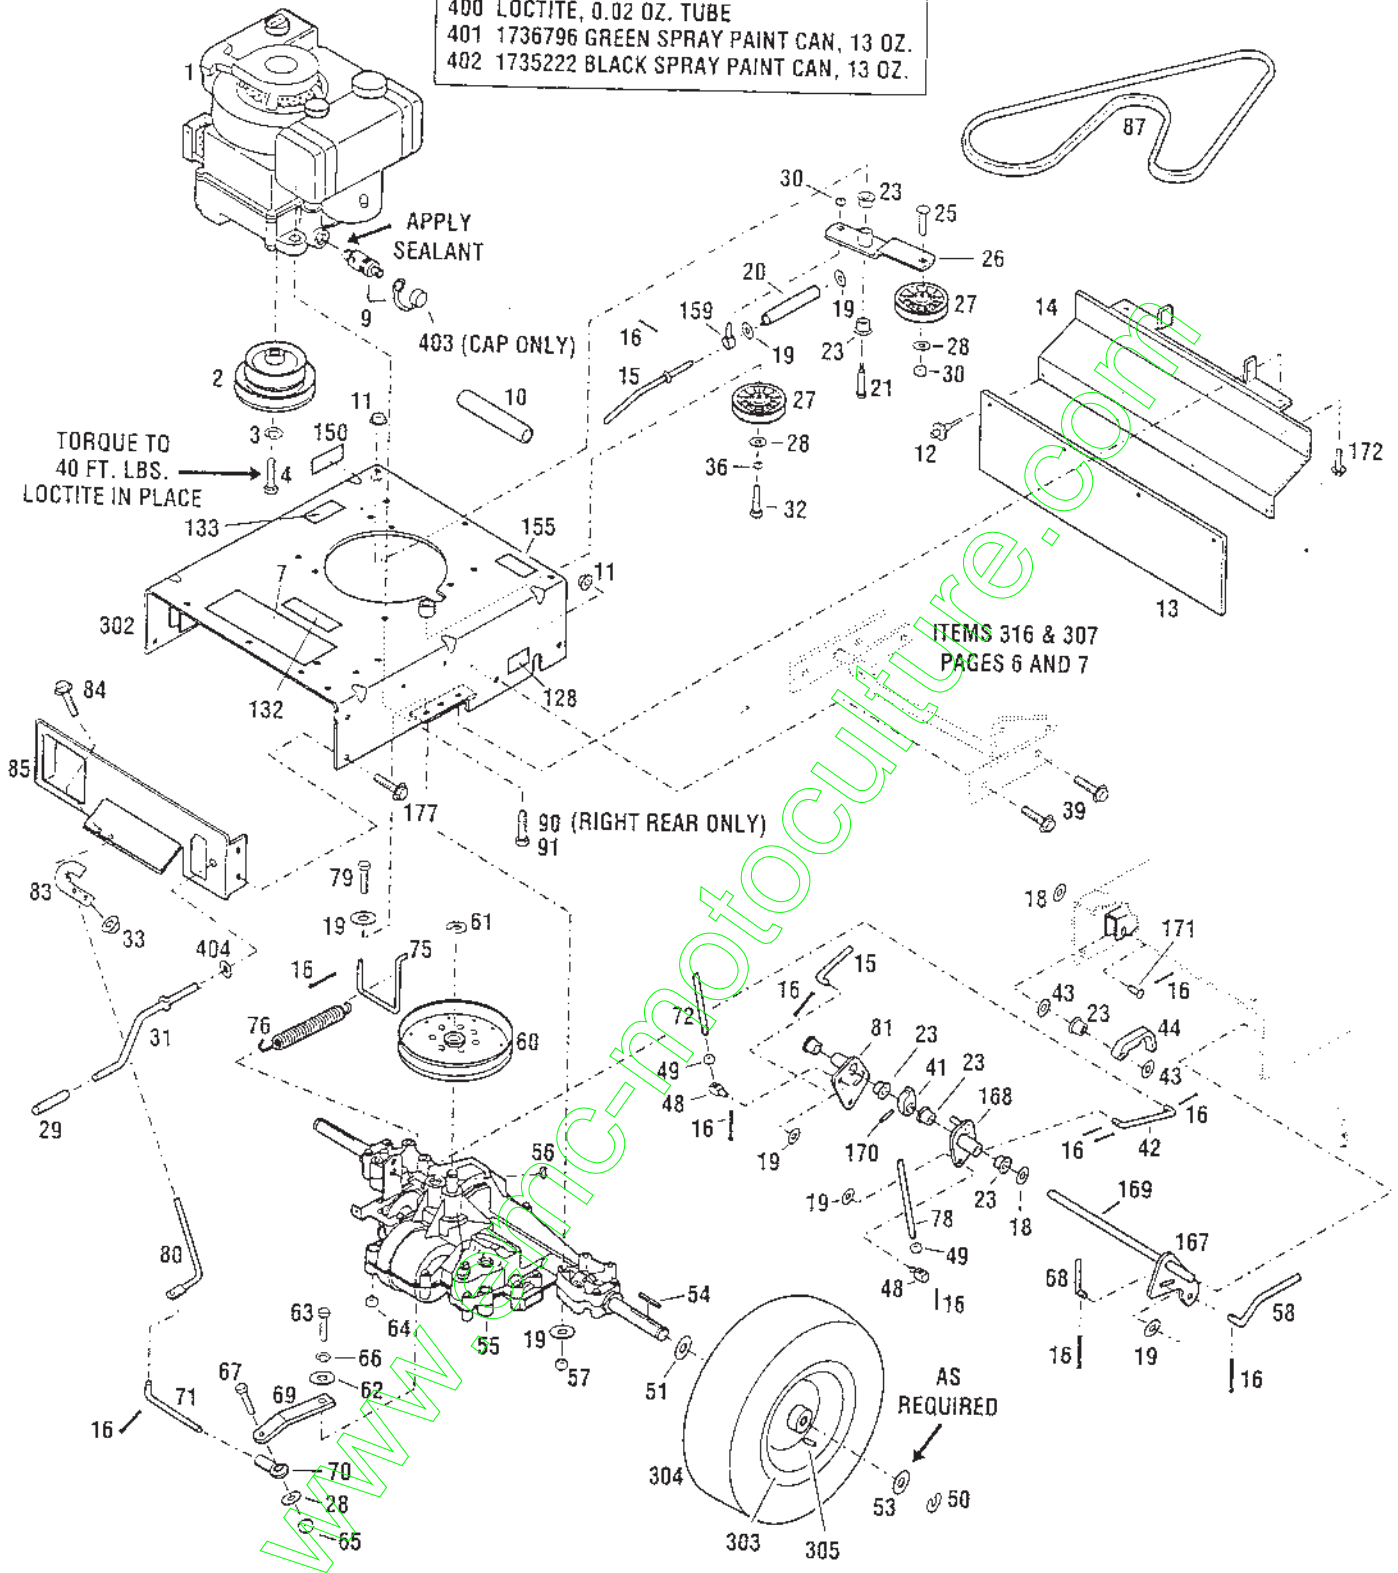

Wide Cut Mulching Mower

S/N 340721100101 - 340721199999

400 LOCTITE, 0.02 OZ. TUBE
401 1736796 GREEN SPRAY PAINT CAN, 13 OZ.
402 1735222 BLACK SPRAY PAINT CAN, 13 OZ.

DRIVE ASSEMBLY

Engine Service Kit 1769846 (Ref. # 402)
Includes spark plug, air filter, deck V-belt, drive V-belt and precleaner/air cleaner.