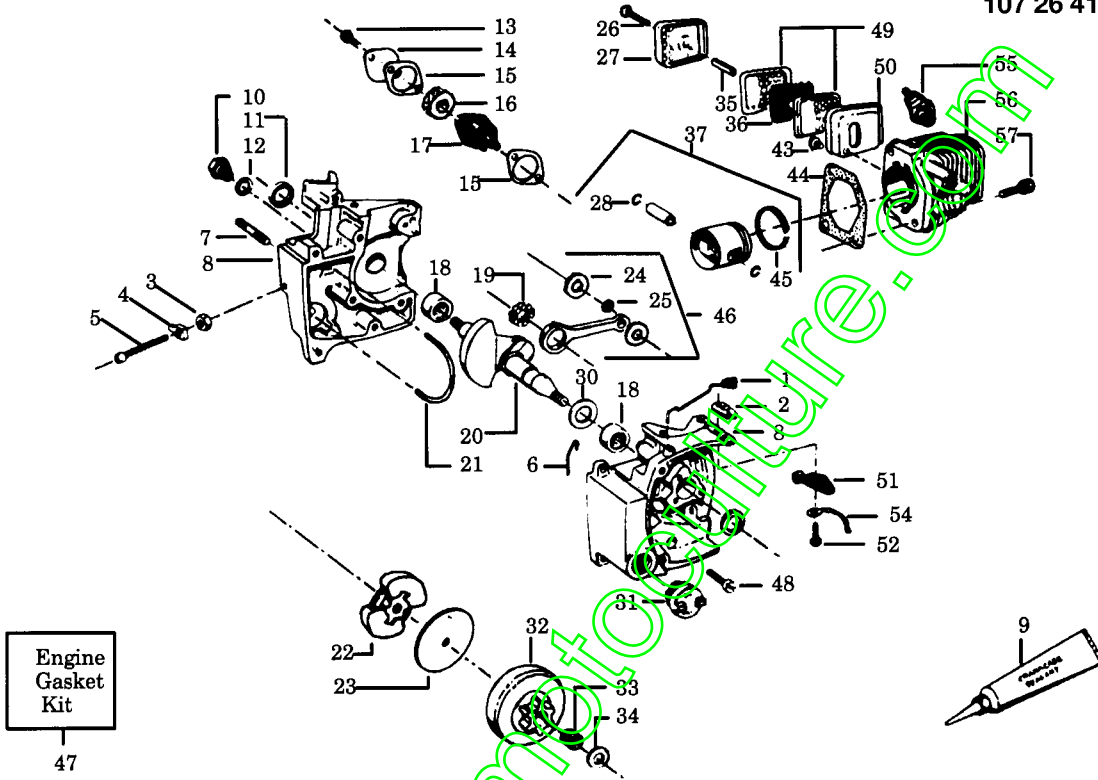

SPAREPARTS

107 26 41-61

KEY NO.	PART NO.	DESCRIPTION	KEY NO.	PART NO.	DESCRIPTION
1	530-023788	Switch Knob Ass'y	27	530-023795	Muffler Cover
2	530-023786	Ramp Switch	28	530-023843	Piston Pin Retainer
3	530-015135	Lock Nut	30	530-023887	Thrust Washer
4	530-023492	Bar Adjust Pin	31	530-010444	Oil Cap Ass'y. (w/retainer)
5	530-015236	Screw	32	530-069166	Clutch Drum
6	530-036450	Oil Tank Vent Pin	33	530-032079	Clutch Bearing
7	530-015719	Bar Mounting Stud	34	530-023519	Clutch Spacer (Inside)
8	530-014742	Crankcase Ass'y (Incl. #3-7,10,11 & 18)	35	530-023535	Spacer
9	504-982601	Crankcase Sealant	36	530-023796	Spark Arrestor Screen
10	530-069142	Check Valve Kit - (Incl. #12)	37	530-069452	Piston Kit (Incl. #28,45 & Pin)
11	* 530-019059	Crankshaft Seal	43	530-001666	Screw
12	* 530-019089	Check Valve Gasket	44	* 530-019195	Cylinder Gasket
13	530-015476	Screw	45	530-025876	Piston Ring
14	530-023802	Metering Body Cover	46	530-010474	Connecting Rod Ass'y. Kit (Incl. 58 & 59)
15	* 530-019091	Metering Body Gasket	47	530-069022	Engine Gasket Kit (* Indicates Contents)
16	* 530-023801	Oil Filter	48	530-015986	Screw
17	530-010195	Metering Body Ass'y.	49	530-023797	Muffler Baffle
18	530-032029	Crankshaft Bearing	50	530-023794	Muffler Body
19	530-032065	Roller Bearing (Incl. 12 bearings)	51	530-023787	Switch Clamp
20	530-022172	Crankshaft	52	530-015235	Screw
21	530-021026	Oil Discharge Line	54	530-039116	Switch Lead
22	530-069193	Clutch Ass'y. Kit (Incl. #23)	55	530-030058	Spark Plug (RCJ-8)
23	530-069197	Clutch Washer Kit (Outside)	56	530-012065	Cylinder
24	530-015486	Washer	57	530-015239	Screw
25	530-032075	Bearing Rod - (Top) (Incl. 22 Bearings)			
26	530-015169	Screw			

*Indicates Engine Gasket Kit Contents