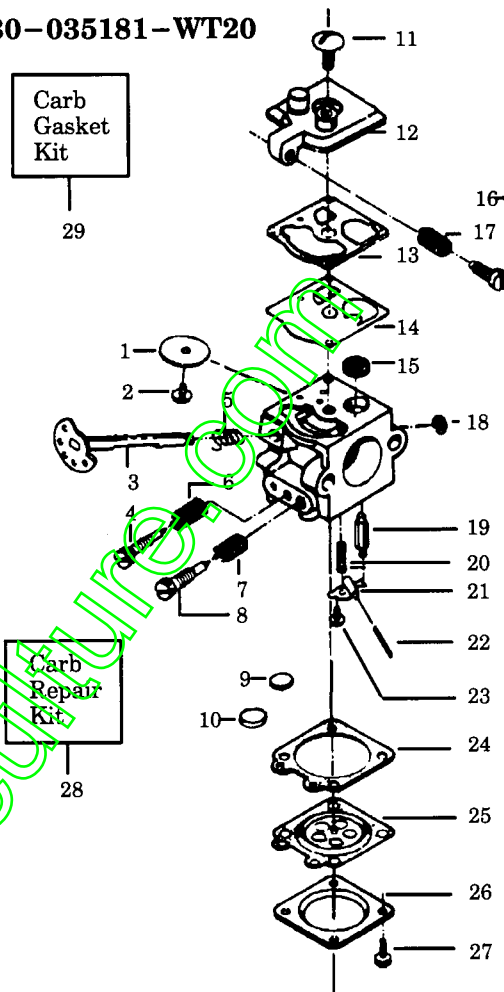

✓=Part Change

*Indicates Engine Gasket Kit Contents

CARBURETOR ASSEMBLY #530-035181-WT20

Key No.	Part No.	Description
1	505-520105	Throttle Valve
2	530-035015	Throttle Valve Screw
3	530-035034	Throttle Shaft Ass'y.
4	530-035171	Low Speed Mixture Needle
5	505-316745	Throttle Return Spring
6	530-035023	Low Speed Mixture Needle Spring
7	530-035167	High Speed Mixture Needle Spring
8	530-035169	High Speed Mixture Needle
9	503-574201	* Plug-5/16 Dia. Welch
10	504-100012	* Plug-1/4 Dia. Welch
11	501-469901	Pump Cover Screw
12	530-035159	Fuel Pump Cover
13	530-035164	*+ Fuel Pump Gasket
14	530-035166	*+ Fuel Pump Diaphragm
15	505-316764	* Fuel Inlet Screen
16	505-316716	Idle Speed Adjusting Screw
17	530-035168	Idle Speed Adjusting Screw Spring
18	502-119801	Throttle Retainer Ring
19	501-222301	* Inlet Needle Valve
20	530-035188	* Metering Lever Spring
21	505-520127	* Metering Lever
22	505-520125	* Metering Lever Pin
23	530-035016	* Metering Lever Pin Screw
24	530-035165	*+ Metering Diaphragm Gasket
25	504-130808	*+ Metering Diaphragm
26	530-035003	Metering Diaphragm Cover
27	503-108701	Metering Cover Screw Ass'y.
28	530-035161	Carb. Repair Kit (Includes parts marked*)
29	502-103501	Carb. Gasket/Diaphragm (Includes parts marked+)