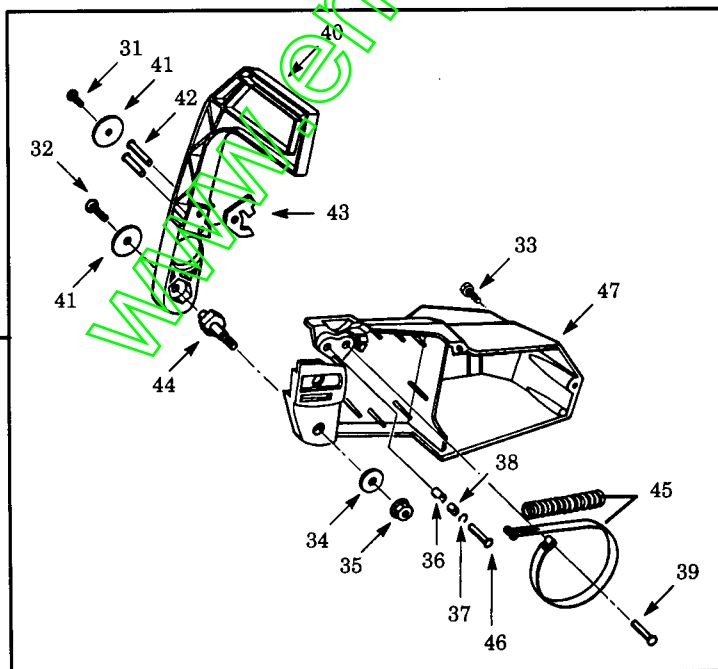

✓=Part Change

*Indicates Engine Gasket Kit Contents

CARBURETOR ASSEMBLY #530-035181-WT20

Key No.	Part No.	Description
1	505-520105	Throttle Valve
2	530-035015	Throttle Valve Screw
3	530-035034	Throttle Shaft Ass'y.
4	530-035171	Low Speed Mixture Needle
5	505-316745	Throttle Return Spring
6	530-035023	Low Speed Mixture Needle Spring
7	530-035167	High Speed Mixture Needle Spring
8	530-035169	High Speed Mixture Needle
9	503-574201	* Plug-5/16 Dia. Welch
10	504-100012	* Plug-1/4 Dia. Welch
11	501-469901	Pump Cover Screw
12	530-035159	Fuel Pump Cover
13	530-035164	*+ Fuel Pump Gasket
14	530-035166	*+ Fuel Pump Diaphragm
15	505-316764	* Fuel Inlet Screen
16	505-316716	Idle Speed Adjusting Screw
17	530-035168	Idle Speed Adjusting Screw Spring
18	502-119801	Throttle Retainer Ring
19	501-222301	* Inlet Needle Valve
20	530-035188	* Metering Lever Spring
21	505-520127	* Metering Lever
22	505-520125	* Metering Lever Pin
23	530-035016	* Metering Lever Pin Screw
24	530-035165	*+ Metering Diaphragm Gasket
25	504-130808	*+ Metering Diaphragm
26	530-035003	Metering Diaphragm Cover
27	503-108701	Metering Cover Screw Ass'y.
28	530-035161	Carb. Repair Kit (Includes parts marked*)
29	502-103501	Carb. Gasket/Diaphragm (Includes parts marked+)

*Indicates Carb. Repair Kit Contents
 +Indicates Carb. Gasket/Diaphragm Contents

Chain Brake Ass'y. #952-069320

Ref.	Part No.	Description
30	952-069320	Chain Brake Ass'y.
31	530-015407	Screw
32	530-016022	Screw
33	530-015623	Screw
34	507-433893	Washer
35	530-015445	Bar Mounting Nut
36	530-025881	Latch Roller
37	530-015543	Washer
38	530-025882	Sleeve
39	507-433841	Anchor Pin
40	507-433819	Lever
41	507-433844	Washer
42	507-433843	Handguard Pin
43	530-025366	Latch
44	507-433845	Handguard Pivot
45	530-024154	Brake Band
46	507-433842	Latch Pin
47	507-433917	Clutch Cover