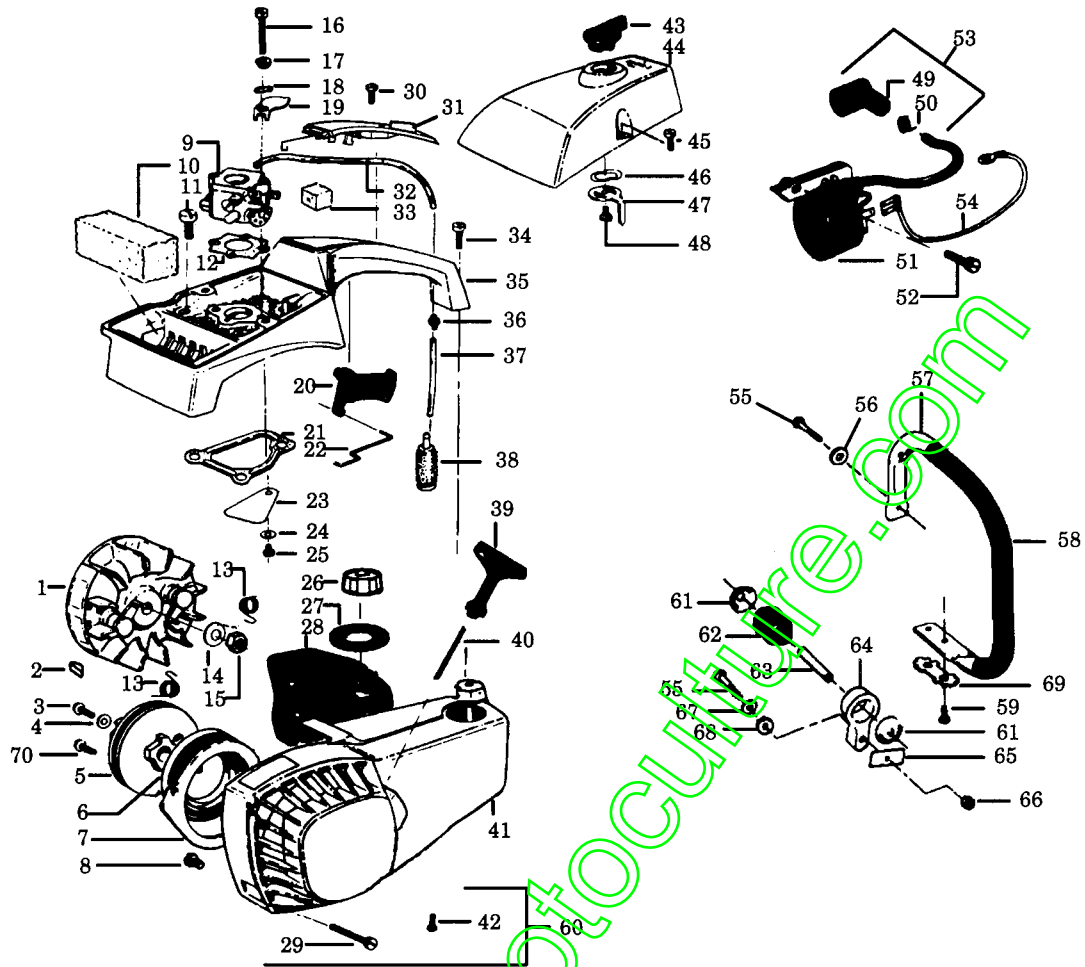

KEY NO	PART NO.	DESCRIPTION	KEY NO	PART NO.	DESCRIPTION	KEY NO	PART NO.	DESCRIPTION
1	530-039111	Flywheel Ass'y. (Incl. #13)	31	530-047058	Handle & Lockout Assy.	61	530-025567	Isolator Cup
2	530-015126	Flywheel Key	32	530-021025	Fuel Line	62	530-025566	Isolator
3	530-015036	Screw	33	530-023373	Throttle Wire Boot	63	530-025565	Spacer
4	530-015123	Washer	34	530-015141	Screw	64	530-026659	Isolator Bracket
5	530-069288	Starter Pulley	35	530-036950	Handle & Carb. Hsg.	65	530-024317	Isolator Pad
6	530-042023	Starter Spring	36	530-023877	Fuel Line Fitting	66	530-015515	Locknut
7	530-025487	Air Baffle	37	530-069216	Line Kit (Bulk 8133)	67	530-001642	Lockwasher
8	530-001726	Screw	38	530-014362	Fuel Pick-Up Ass'y.	68	530-015209	Washer
9	530-035181	Carburetor	39	530-026735	Starter Handle	69	530-025569	Retainer
10	530-023791	Air Filter	40	530-069232	Rope Kit	70	530-015823	Screw
11	530-015242	Screw	41	530-069281	Fan Hsg. Kit			
12	* 530-019045	Carburetor Gasket	42	530-015650	Screw			
13	530-023817	Starter Dog Spring	43	530-023807	Choke Knob			
14	530-015127	Flywheel Washer	44	530-024965	Carb. Cover			
15	530-626605	Nut	45	530-015168	Screw			
16	530-015245	Screw	46	530-015147	Wave Washer			
17	530-023865	Spacer	47	530-023806	Choke Lever			
18	530-015254	Wave Washer	48	530-015407	Screw			
19	530-023805	Choke Shutter	49	530-003934	Spark Plug Boot			
20	530-024803	Throttle Trigger	50	530-003933	Spark Plug Connector			
21	* 530-019118	Gasket	51	530-069202	Ignition Module Kit			
22	530-026606	Throttle Wire	52	530-015816	Screw			
23	530-023366	Reed Valve	53	530-039082	Spark Plug Lead (Incl. 49&50)			
24	530-023367	Washer	54	530-039116	Switch Lead			
25	530-015241	Screw	55	530-015505	Bolt			
26	530-014347	Fuel Cap Ass'y.	56	734-115171	Washer			
27	530-019093	Seal	57	530-022314	Handlebar			
28	530-010775	Fuel Tank Ass'y. (Incl. #26,27 & 38)	58	530-027847	Grip			
29	530-015812	Screw	59	530-015507	Screw			
30	530-015247	Screw	60	530-069286	Fan Hsg. Screw Kit (Incl.29&42 & #9 pg. 1)			

✓=Part Change

*Indicates Engine Gasket Kit Contents