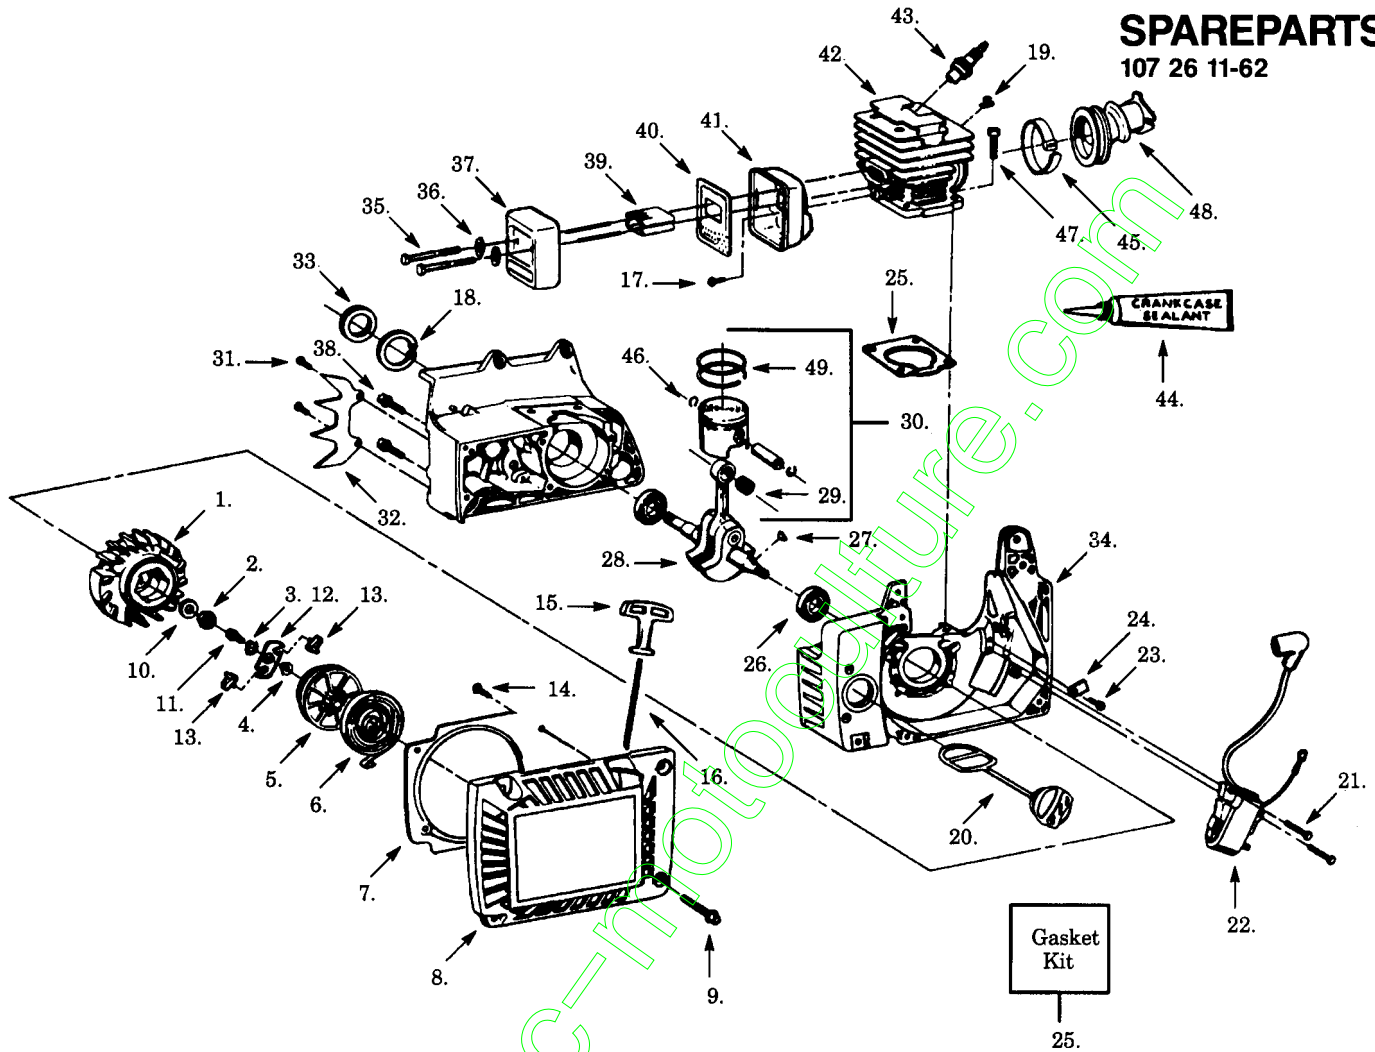

SPAREPARTS 107 26 11-62

Ref.	Part No.	Description	Ref.	Part No.	Description	Ref.	Part No.	Description
1.	530-039155	Flywheel	27.	530-002595	Flywheel Key	40.	-	Muffler Baffle Plate
2.	530-001733	Nut	28.	530-027143	Crankshaft/Rod Ass'y.	✓	530-036173	Model 465,495 & 545
3.	530-015254	Wave Washer	29.	530-032111	Piston Pin Bearing	✓	530-036551	Model 605
4.	530-027163	Retainer	30.	-	Piston Kit	41.	-	Muffler Body
5.	530-036054	Starter Pulley		530-010976	(Incl.29.,46.,49.)	✓	530-037239	Model 465,495 & 545
6.	530-042067	Starter Spring		530-010862	Model 495	✓	530-036549	Model 605
7.	530-027096	Baffle Plate		530-010989	Model 545	42.	-	Cylinder
8.	530-014714	Fan Housing		530-069396	Model 605	✓	530-012223	Model 465
9.	530-015709	Screw	31.	530-015710	Screw	✓	530-012153	Model 495
10.	530-015441	Washer	32.	530-027184	Spur	✓	530-012197	Model 545
11.	530-015713	Screw	33.	530-019160	Crankshaft Seal	✓	530-016035	Model 605
12.	530-036055	Starter Cam	34.	-	Crankcase Ass'y. (Incl. 18.,26.,33.,from pg. 3 32.,33.,36.37.)	43.	-	Spark Plug
13.	530-027162	Starter Dog		530-014748	Model 465,495 & 545	✓	530-030123	Model 465,495 & 545 (RCJ-4)
14.	530-015241	Screw		530-014986	Model 605	✓	503-235109	Model 605 (RCJ6-Y)
15.	530-042056	Starter Handle	35.	530-015718	Screw	44.	504-982601	Sealant
16.	530-069233	Rope Kit	36.	530-015722	Washer	45.	530-027285	Clamp Ass'y.
17.	530-015720	Bolt	37.	-	Muffler Cover	46.	530-015697	Retainer
18.	530-001516	Snap Ring		530-036170	Model 465,495 & 545	47.	530-001624	Screw
19.	530-015696	Clip	38.	530-015707	Screw	48.	530-027218	Carb. Adapter
20.	530-010846	Oil Cap Ass'y. (Incl. O Ring)	39.	-	Muffler Diffuser	49.	-	Piston Ring
21.	530-015708	Screw		530-028647	Model 465,495 & 545	✓	530-027640	Model 465
22.	530-039128	Ignition Module		530-036172	Model 605	✓	530-027092	Model 495
23.	530-015306	Screw				✓	530-027608	Model 545
24.	530-027264	Clamp				✓	530-036176	Model 605
25.	530-069487	Gasket Set						
26.	530-032093	Crankshaft Bearing						

★ = REFER TO THE SERVICE REFERENCE INDICATED FOR MORE INFORMATION. (LOCATED AT END OF IPL)

✓ = NEW PART