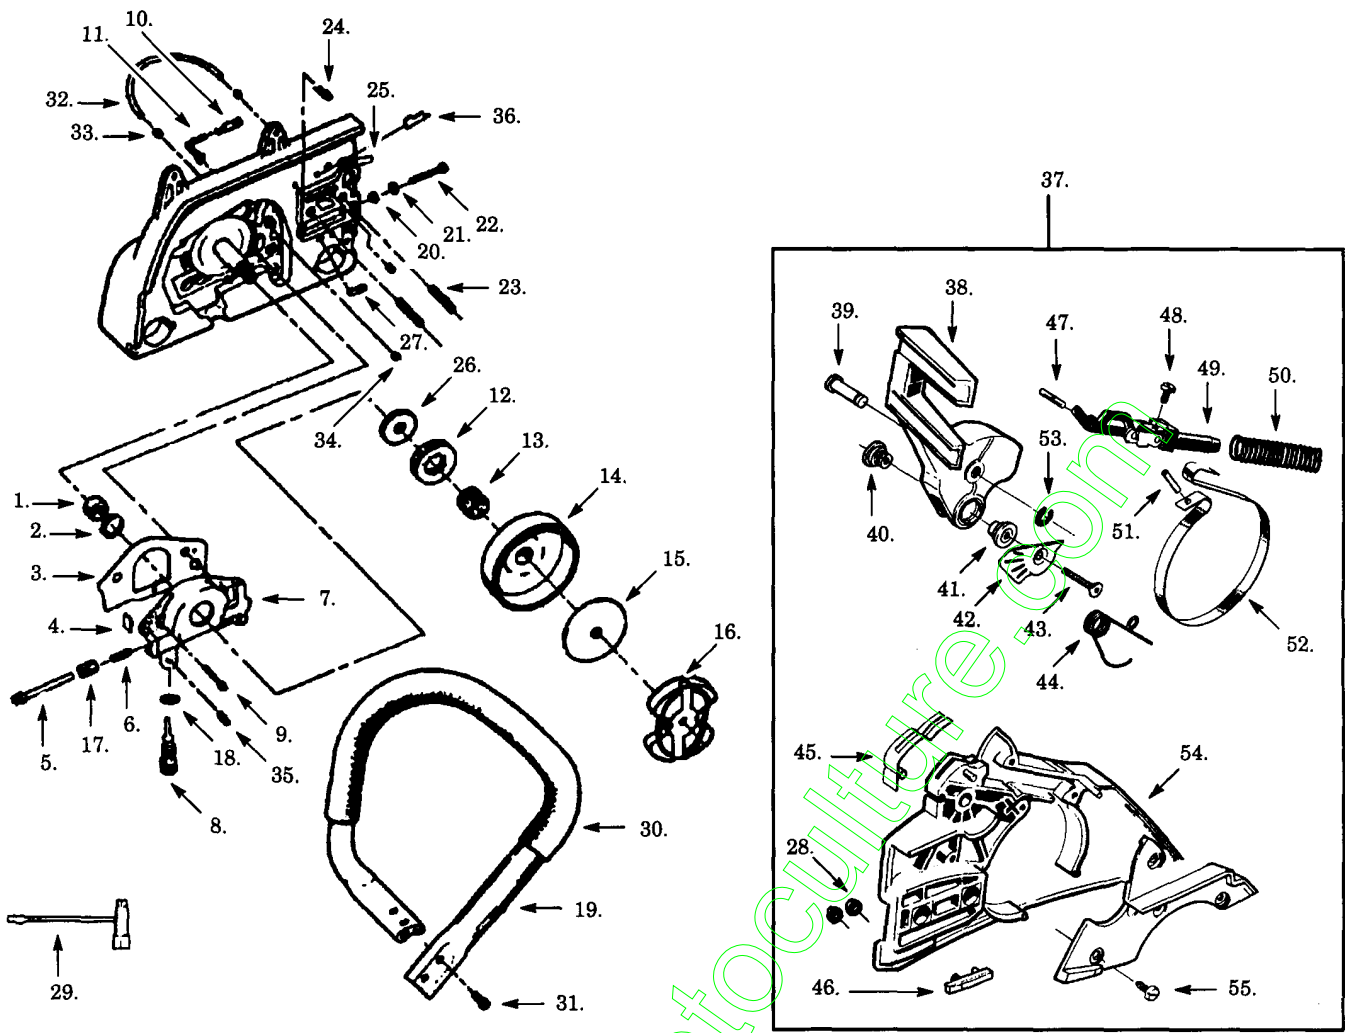

★ = REFER TO THE SERVICE REFERENCE INDICATED FOR MORE INFORMATION. (LOCATED AT END OF IPL)  
 ✓ = NEW PART

Ref.	Part No.	Description	Ref.	Part No.	Description	Ref.	Part No.	Description
1.	530-027140	Worm Gear	15.	530-027161	Clutch Plate	41.	507-433823	Bushing (Left)
2.	530-019147	Seal	16.	530-014161	Clutch Ass'y.	42.	507-433941	Heat Shield
3.	530-069487	Gasket Set	17.	530-027129	Oiler Gear Spur	43.	507-433942	Screw
4.	530-027128	Dust Plug	18.	530-019079	"O" Ring	44.	503-493401	Spring-Handguard
5.	530-014204	Plunger	19.	530-036815	Handlebar	45.	501-874701	Spring Detent
6.	530-027126	Spring	20.	530-015826	Bar Adjusting Pin	46.	530-027223	Chain Pad
7.	530-069218	Oil Pump Kit (Incl.1., 2.,4.-6.,8.,17.,18,35.)	21.	530-024419	"E" Ring	47.	720-123300	Straight Pin
8.	530-015873	Screw	22.	530-015730	Screw	48.	729-571305	Screw
9.	530-015871	Screw	23.	530-015719	Bar Stud	49.	501-875301	Knee Joint Ass'y.
10.	530-027272	Oil Pickup & Filter	24.	530-015108	Vent Pin	50.	501-875401	Spring
11.	530-027192	Oiler Intake Line	25.	530-029236	Crankcase Plug	51.	721-425250	Spirol Pin
12.	-	Rim Sprocket	26.	530-015733	Washer	52.	501-874301	Brake Band
13.	501-457402	Bearing	27.	530-027223	Chain Pad	53.	735-310820	"C" Clip
14.	504-523002	Clutch Drum & Sprocket	28.	530-015445	Nut	54.	507-433821	Spring Cover
	503-253401	Model 465,495 & 545 (.325x7t) - Optional	29.	530-031107	Scrench	55.	729-571305	Screw
	503-414001	Model 605 (3/8x7t)	30.	530-027776	Handlebar Grip			
	503-453901	Clutch Drum (for Rim Sprocket) - Optional (Incl. 13)	31.	530-015711	Screw			
		Model 465,495 & 545	32.	530-021061	Oiler Discharge Line			
		Clutch Drum (Incl. 12 & 13)	33.	530-002464	Oiler Discharge Sleeve			
			34.	530-015422	Tubing Nut			
			35.	530-015752	Oiler Adjustment Pin			
			36.	530-027222	Chain Pad-Top			
			37.	507-476676	Chain Brake Ass'y.			
			38.	507-476675	Handguard			
			39.	501-874901	Pivot Pin			
			40.	507-433822	Bushing (Right)			