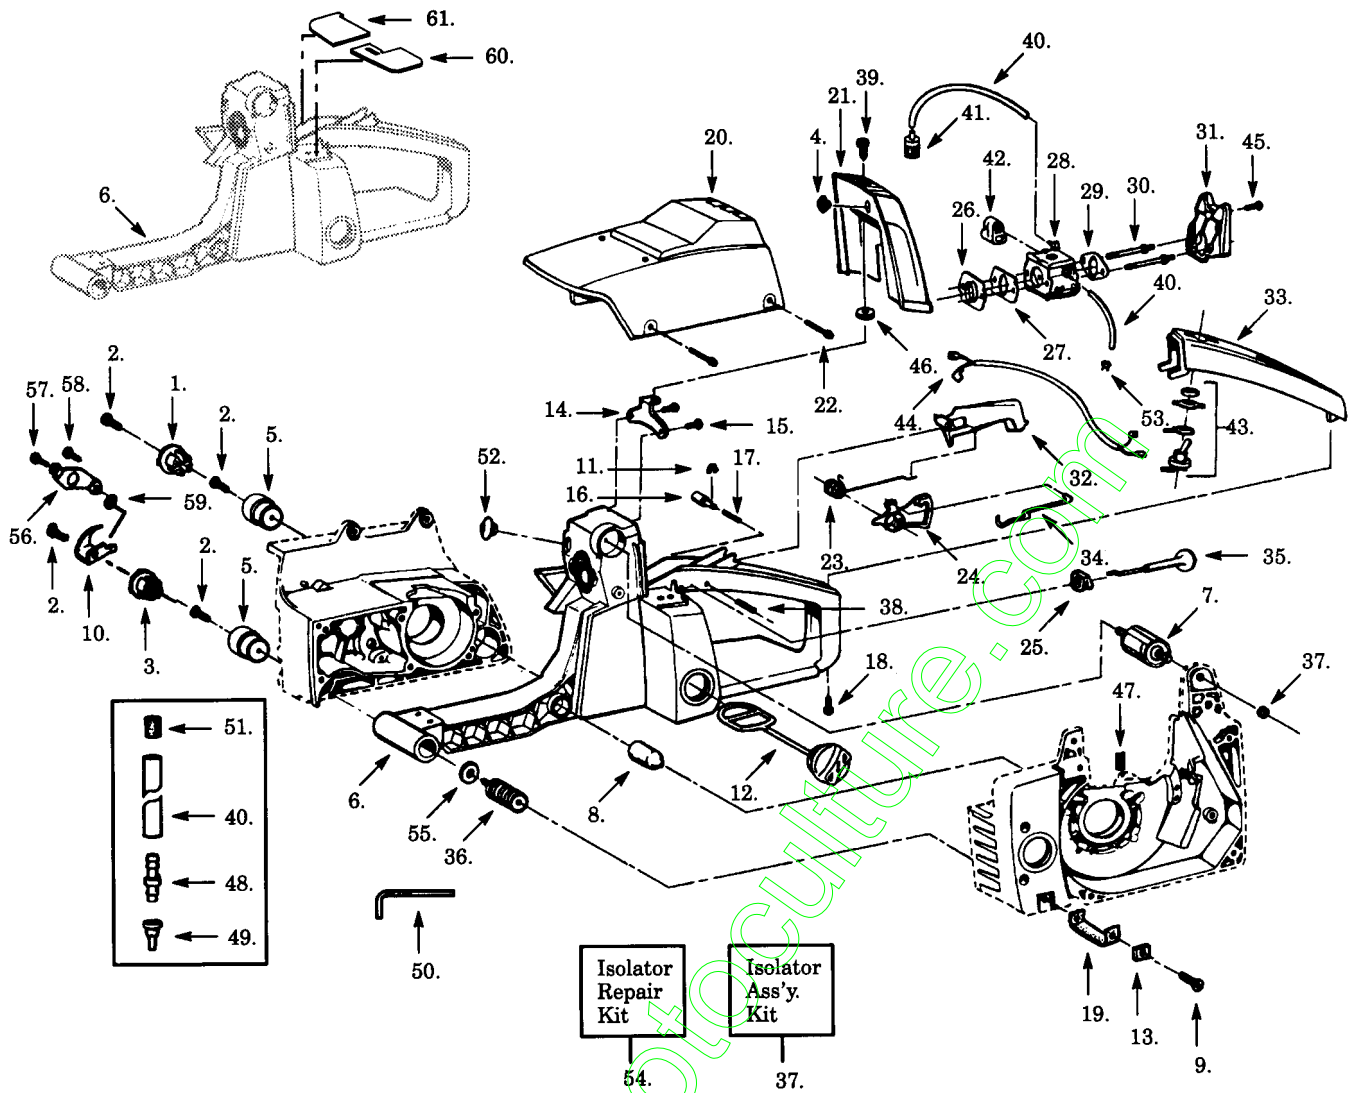

Ref.	Part No.	Description	Ref.	Part No.	Description	Ref.	Part No.	Description
1.	530-027732	Retainer Mount	23.	530-027134	Trigger Latch Spring	46.	530-027202	Screw Retainer
2.	530-015714	Screw	24.	530-027133	Throttle Trigger	47.	530-025539	Impulse Fitting
3.	530-027732	Chain Catcher Retainer	25.	530-036053	Grommet	48.	530-024475	Vent Fitting
4.	530-027399	Carb. Cover Bumper	26.	530-027121	Bracket	49.	530-026119	Check Valve
5.	530-027392	Lower Isolator	27.	530-069487	Gasket Set	50.	530-031111	Hex Key
6.	530-069471	Rear Handle & Fuel Tank	28.	530-035201	Carburetor (HDA-49)	51.	530-027339	Vent Plug
7.	530-036056	Cylindrical Mount	29.	530-023664	Air Filter Plate	52.	530-025922	Air Box Plug
8.	530-027187	Isolator Limiter	30.	530-015735	Carb. Mounting Stud	53.	530-027341	Clamp
9.	530-015871	Screw	31.	530-010855	Air Filter Ass'y.	54.	530-069297	Isolator Repair Kit
10.	530-027733	Chain Catcher	32.	530-027135	Throttle Lockout	55.	530-015123	Washer
11.	530-015702	"C" Clip	33.	530-027207	Rear Handle Cover	56.	530-029347	Bracket Retainer
12.	530-010845	Fuel Cap Ass'y.	34.	530-027073	Throttle Wire	57.	530-015710	Screw
13.	530-037012	Strap Retainer Plate	35.	530-027075	Choke Knob	58.	530-015810	Screw
14.	530-036035	Bracket	36.	530-036962	Spring Ass'y.	59.	530-015562	Washer
15.	530-015598	Screw	37.	530-069384	Isolator Ass'y. Kit	60.	530-019191	Carb. Cover Seal-L
16.	530-029666	Throttle Lock	38.	530-015701	Dowel Pin	61.	530-019192	Carb. Cover Seal-R
17.	530-024772	Throttle Lock Spring	39.	530-015724	Screw			
18.	530-015716	Screw	40.	530-069216	Line Kit (Bulk 530-008133)			
19.	530-037104	AV Strap	41.	506-096001	Fuel Filter Ass'y.			
20.	530-069484	Cylinder Shield Kit	42.	530-039129	Grommet			
21.	530-036811	Carb. Cover	43.	530-069225	Switch Kit			
22.	530-015871	Screw	44.	530-027138	Lead Wire Ass'y.			
			45.	530-015802	Screw			

★ = REFER TO THE SERVICE REFERENCE INDICATED FOR MORE INFORMATION. (LOCATED AT END OF IPL)
✓ = NEW PART