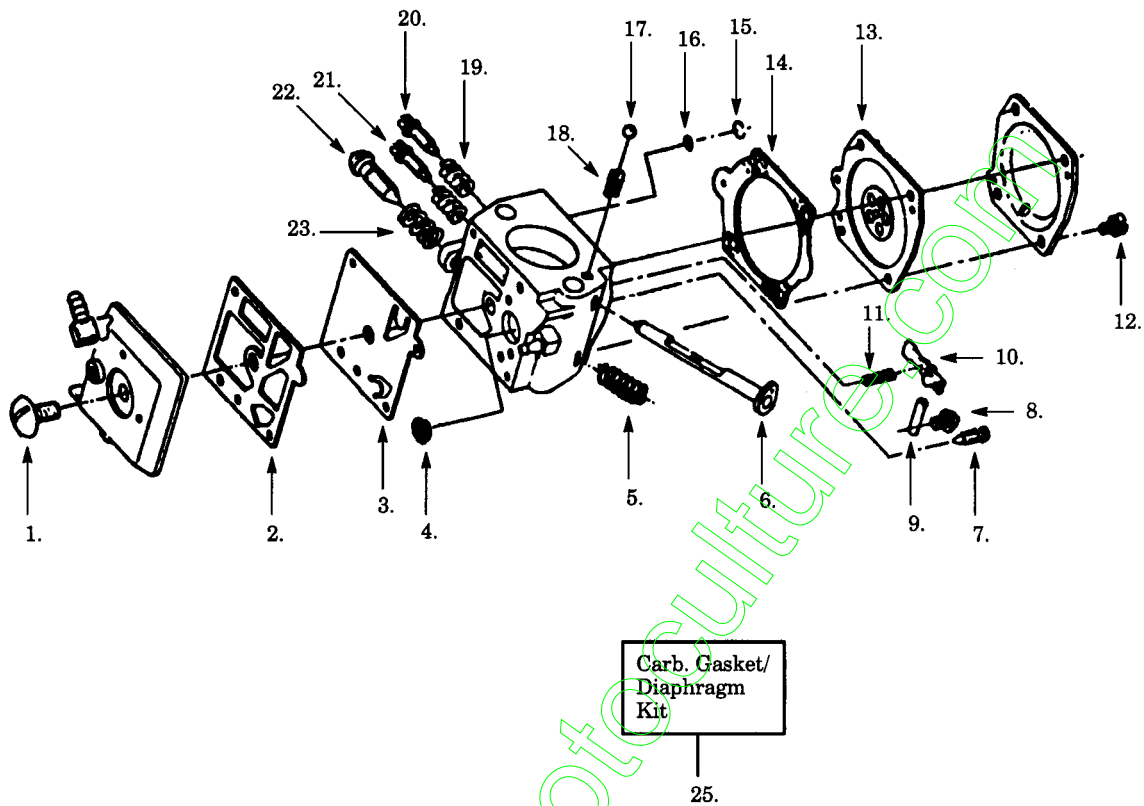

Carburetor Assembly - #530-035201 HDA - #49

Ref.	Part No.	Description	Ref.	Part No.	Description
1.	530-035237	Screw	21.	530-035246	Idle Needle
2.	530-035227	Fuel Pump Gasket	22.	530-035238	Idle Adjust Screw
3.	530-035229	Fuel Pump Diaphragm	23.	530-035242	Idle Adjust Spring
4.	530-035249	Inlet Screen	25.	530-035213	Carb. Gasket Kit (Incl. 2, 3, 13 & 14)
5.	530-035244	Throttle Spring	26.	530-035224	Welch Plug
6.	530-035216	Choke Shaft & Lever Ass'y.	27.	530-035225	Plug Cup
7.	530-035223	Inlet Needle Valve			
8.	530-035236	Screw			
9.	530-035250	Pin			
10.	530-035252	Metering Lever			
11.	530-035241	Spring			
12.	530-035239	Screw			
13.	530-035230	Metering Diaphragm			
14.	530-035228	Metering Diaphragm Gasket			
15.	530-035204	Retaining Ring			
16.	530-035248	Check Valve Screen			
17.	530-035226	Ball			
18.	530-035240	Spring			
19.	530-035243	Needle Adjusting Spring			
20.	530-035245	High Speed Needle			

★ = REFER TO THE SERVICE REFERENCE INDICATED FOR MORE INFORMATION. (LOCATED AT END OF IPL)
↗ = NEW PART