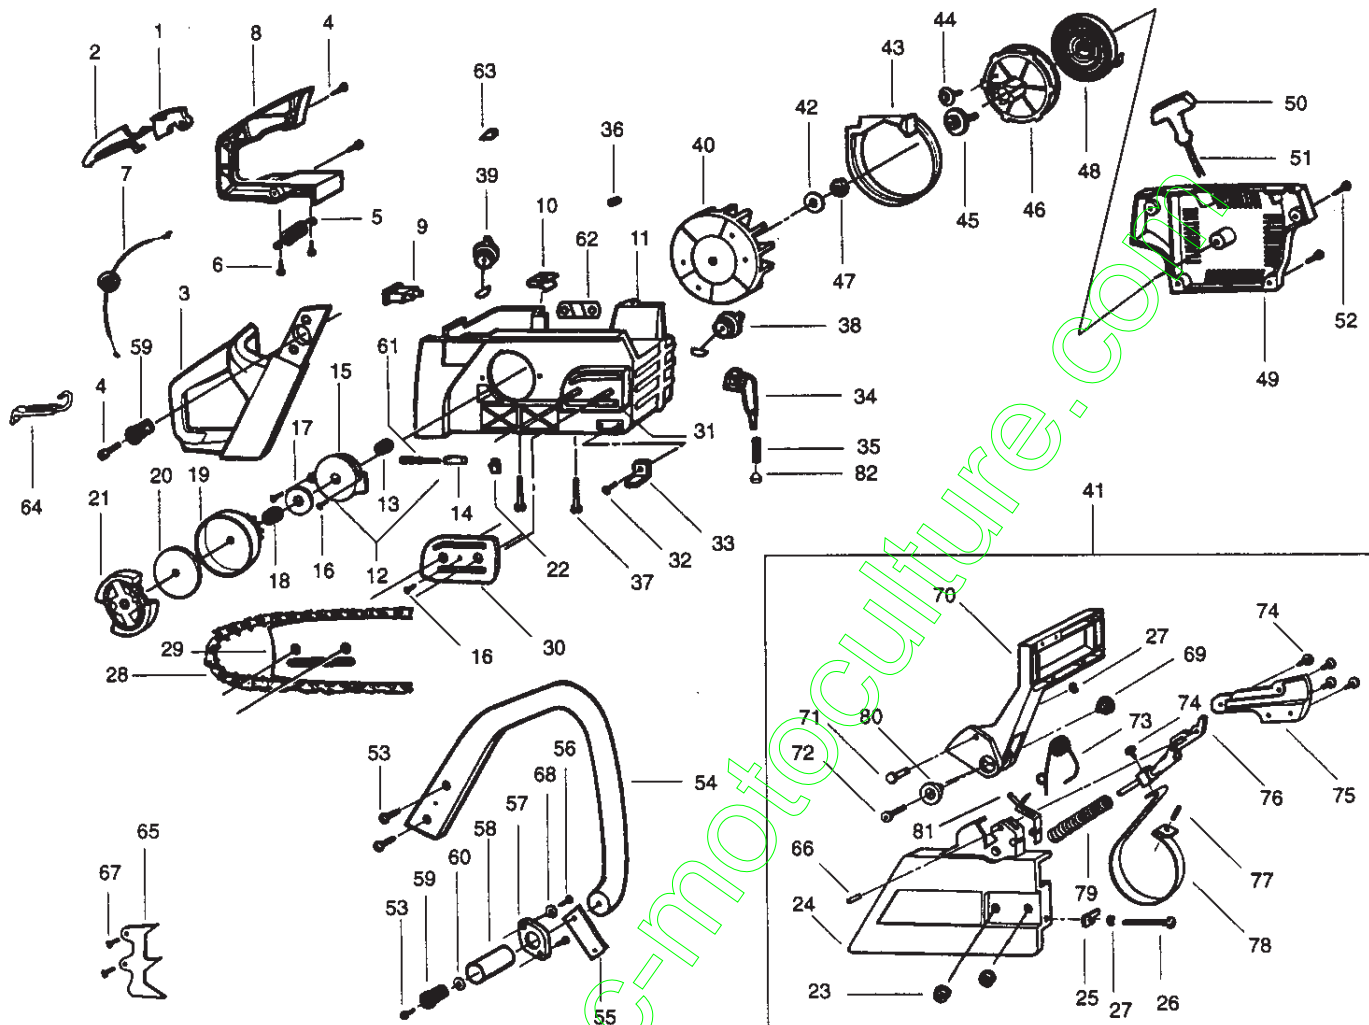

✓ = NEW PART NUMBER FOR THIS IPL

★ = REFER TO THE SERVICE REFERENCE INDICATED FOR MORE INFORMATION. (LOCATED AT END OF IPL)

Ref.	Part No.	Description	Ref.	Part No.	Description	Ref.	Part No.	Description
1.	530036097	Throttle Trigger	29.	****	Bar 18"	55.	530036113	Strap-AV Front
2.	530036098	Throttle Lockout	30.	530047855	Bar Plate	56.	530015952	Plate Screw
3.	530036087	Handle Rear	31.	530015877	Bar Bolt	57.	530036101	Isolator Plate
4.	530015937	Screw	32.	530015937	Screw	58.	530036142	Sleeve-AV Spring
5.	530038986	Isolator Spring	33.	530029850	Chain Catcher	59.	530038985	Isolator Spring
6.	530015906	Screw	34.	530037057	Oil Pick-up	60.	530015123	Washer
7.	530038471	Throttle Cable Ass'y.	35.	530037821	Oil Filter	61.	530029838	Plunger & Gear Ass'y.
8.	530036092	Handle Cover	36.	530029868	Vent Plug	62.	530036043	Bar Stud Plate
9.	530069572	Switch Kit	37.	530016037	Screw	63.	530026119	Check Valve
10.	530015922	Speed Nut	38.	530010846	Oil Cap Ass'y.	64.	530053443	Choke Lever
11.	530037551	Chassis Ass'y.	39.	530010845	Fuel Cap Ass'y.	65.	530014381	Spike Ass'y. (Incl.67)
12.	530014410	Oil Pump Ass'y. (Incl. 14, 15, & 61)	40.	530039147	Flywheel Ass'y.	66.	530015915	Link Pin-Front
13.	530029833	Oil Pump Worm	41.	530053176	Chain Brake Ass'y. (Incl.24-27,66 & 69-81)	67.	530015906	Screw
14.	530029834	Oil Pump Barrel	42.	530015127	Washer-Flywheel	68.	530015629	Washer
15.	530029835	Oil Pump Hsg.	43.	530029800	Baffle Plate	69.	530049075	Journal-Left
16.	530015896	Screw	44.	530016080	Screw	70.	530053127	Actuating Lever
17.	530015907	Washer-Thrust	45.	530015920	Screw	71.	530029879	Pivot Pin
18.	530032119	Clutch Bearing	46.	530069313	Starter Pulley Kit (Incl. 44 & 47)	72.	530015914	Screw
19.	530069342	Clutch Drum & Brg. Kit	47.	530016139	Nut-Flywheel	73.	530015910	Handguard Spring
20.	530015611	Clutch Washer	48.	530015891	Recoil Spring	74.	530015911	Screw
21.	530014949	Clutch Ass'y.	49.	530047743	Fan Hsg. Ass'y.	75.	530053129	Spring Cover
22.	530019174	Oil Seal-Intake Line	50.	530037485	Starter Handle	76.	530014356	Front & Rear Link Ass'y.
23.	530015917	Bar Mounting Nut	51.	530069232	Rope Kit	77.	530015913	Spring Band Pin
24.	530053128	Clutch Cover	52.	530015892	Screw	78.	530052232	Brake Band
25.	530015826	Bar Adjusting Pin	53.	530015984	Screw	79.	530016237	Spring Compression
26.	530016110	Screw	54.	530038327	Handle-Front	80.	530029881	Journal-Right
27.	530038593	Retainer				81.	530029878	Position Spring
28.	***	Chain 18"				82.	530030189	Plug-Oil Filter