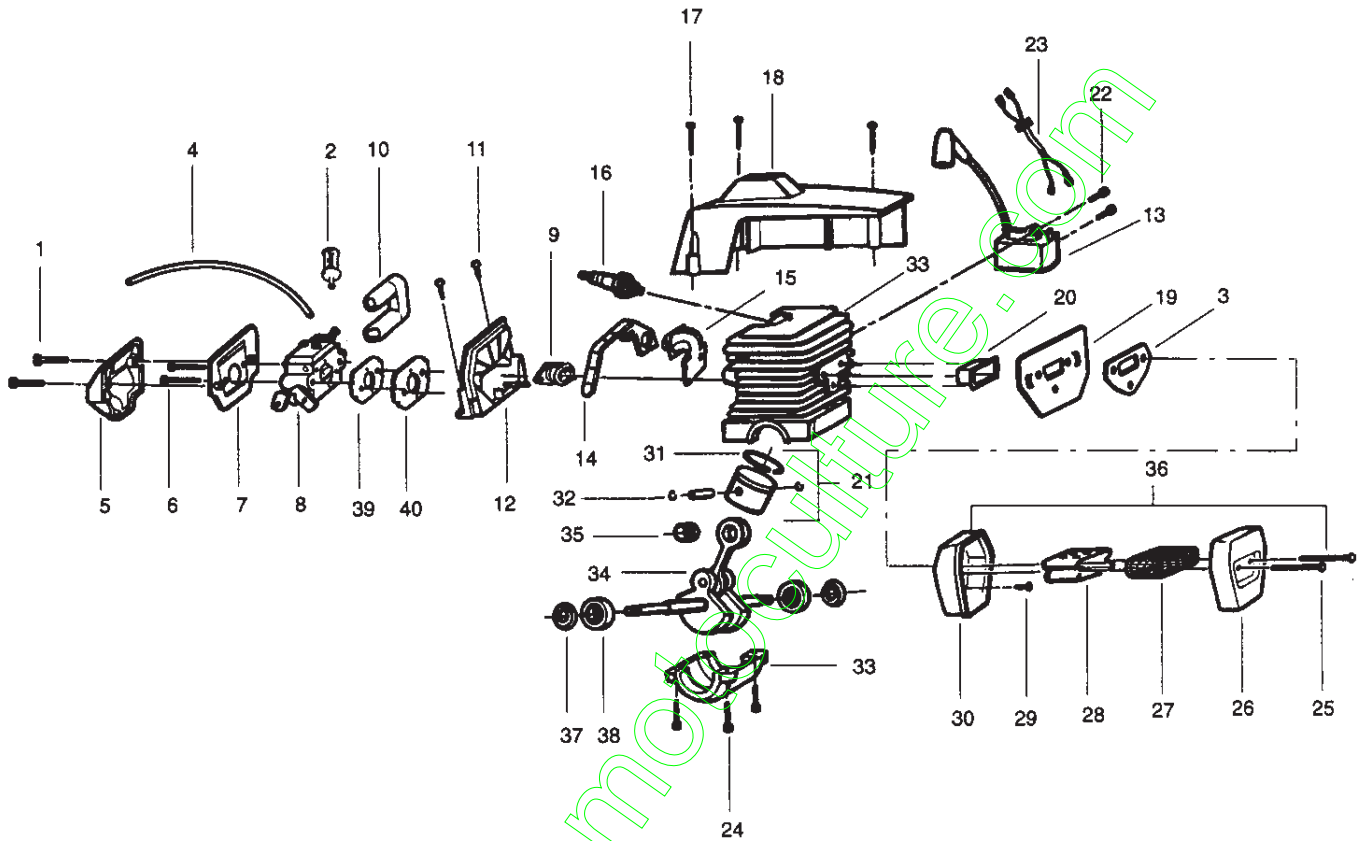

**SPAREPARTS
530084407**

Ref.	Part No.	Description	Ref.	Part No.	Description
1.	530015899	Screw	21.	530069548	Piston Kit (Incl. 31, 32 & 35)
2.	530014362	Fuel Pick-up Ass'y.	22.	530015895	Screw
3.	530019205	Muffler Gasket	23.	530037467	Switch Wire Ass'y.
4.	530069247	Fuel Line Kit	24.	530015897	Screw
5.	530036141	Air Filter (Top)	25.	530016170	Boit
6.	530015970	Screw	26.	530037249	Muffler Cover
7.	530037478	Air Filter (Bottom)	27.	530036103	Spark Screen
8.	530069629	Carburetor Ass'y. Kit	28.	530049031	Diffuser-Muffler
	530035479	WT289	29.	530015902	Bolt-Muffler
	530037668	WT515	30.	530037728	Muffler Body
9.	530037668	Intake Boot	31.	530037380	Piston Ring
10.	530037464	Carb. Grommet (Final)	32.	530015697	Piston Pin Retainer
11.	530015814	Screw	33.	530014943	C'case&Cylinder Assy
12.	-	Carb. Adaptor	34.	530029794	C'shaft & Rod Ass'y.
	530037667	Type 1	35.	530032117	Piston Pin Bearing
	530053396	Type 2	36.	530069416	Muffler Kit (Incl. 25,26,28,30)
13.	530039143	Ignition Module	37.	530019170	C'shaft Seal
14.	-	Turbo Clean Seal	38.	530032118	C'shaft Bearing
	530019203	Type 1	39.	530019172	Carb. Gasket
	530019251	Type 2	40.	530037872	Carb. Plate
15.	530029813	Turbo Air Cleaner Ass'y. Type 1 Only	Not Shown		
16.	952030150	Spark Plug (RCJ-7Y)		530084531	Operator Manual
17.	530016154	Screw		530053646	Warning Decal
18.	530069577	Cylinder Shield Kit (Incl. # 10)		530031135	Scrench
19.	530047801	Muffler Back Plate			
20.	530037652	Heat Insulator			

✓ = NEW PART NUMBER FOR THIS IPL

★ = REFER TO THE SERVICE REFERENCE INDICATED FOR MORE INFORMATION. (LOCATED AT END OF IPL)