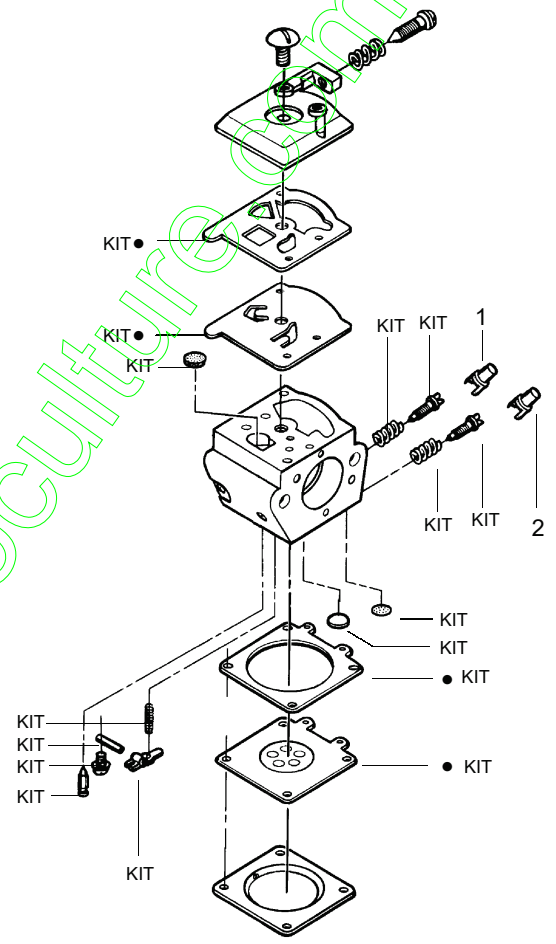

## TYPE 1,2

Carburetor Assembly - WT289 - #530069629  
 Carburetor Assembly - WT515 - #530035474  
 Carburetor Assembly - WT529 - #530071345

Ref.	Part No.	Description
1.	530038318	Limiter Cap—High (red)
2.	530038317	Limiter Cap—Low (blue)
3.	530069825	Carburetor Repair Kit (KIT= Indicates Contents)
4.	530069844	Gasket Diaphragm Kit (● Indicates Contents)
5.	530035281	Needle—Low Speed
6.	530035293	Needle Spring—Low Speed
7.	530037294	Needle—High Speed
8.	530035295	Needle Spring—High Speed

## TYPE 3

SPAREPARTS  
 530084407 Pg. 5 of 5

Carburetor Assembly - WT610 - #530071492

Ref.	Part No.	Description
1.	530038479	Limiter Cap—High (Brown)
2.	530038478	Limiter Cap—Low (Tan)
3.	530071494	Carburetor Repair Kit (KIT= Indicates Contents)
4.	530069844	Gasket Diaphragm Kit (● Indicates Contents)