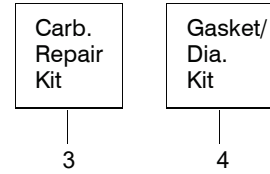

✓ = NEW PART NUMBER FOR THIS IPL

★ = REFER TO THE SERVICE REFERENCE INDICATED FOR MORE INFORMATION. (LOCATED AT END OF IPL)

## TYPE 1,2

Carburetor Assembly - WT289 - #530069629  
 Carburetor Assembly - WT515 - #530035474  
 Carburetor Assembly - WT529 - #530071345

Ref.	Part No.	Description
1.	530038318	Limiter Cap—High (red)
2.	530038317	Limiter Cap—Low (blue)
3.	530069825	Carburetor Repair Kit (KIT= Indicates Contents)
4.	530069844	Gasket Diaphragm Kit (● Indicates Contents)
5.	530035281	Needle—Low Speed
6.	530035293	Needle Spring—Low Speed
7.	530037294	Needle—High Speed
8.	530035295	Needle Spring—High Speed

## TYPE 3

SPAREPARTS  
 530084407 Pg. 5 of 5

Carburetor Assembly - WT610 - #530071492

Ref.	Part No.	Description
1.	530038479	Limiter Cap—High (Brown)
2.	530038478	Limiter Cap—Low (Tan)
3.	530071494	Carburetor Repair Kit (KIT= Indicates Contents)
4.	530069844	Gasket Diaphragm Kit (● Indicates Contents)

✓ = NEW PART NUMBER FOR THIS IPL    \* = REFER TO THE SERVICE REFERENCE INDICATED FOR MORE INFORMATION. (LOCATED AT END OF IPL)