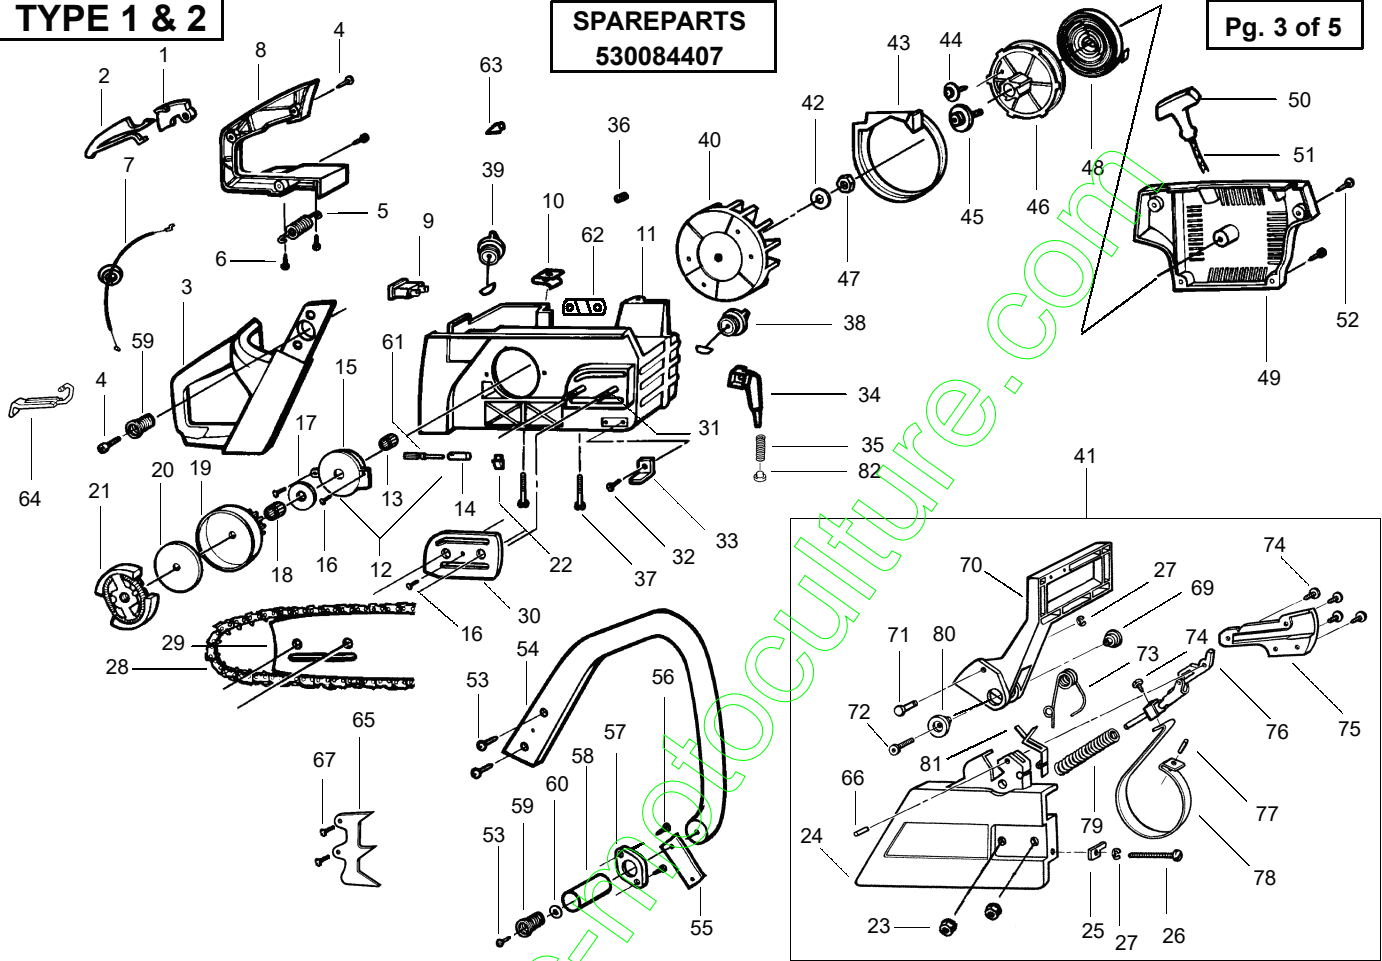

**TYPE 1 & 2**

**SPAREPARTS  
530084407**

**Pg. 3 of 5**

Ref.	Part No.	Description	Ref.	Part No.	Description	Ref.	Part No.	Description
1.	530036097	Throttle Trigger	29.	****	Bar 18"	55.	530036113	Strap-AV Front
2.	530036098	Throttle Lockout	30.	530047855	Bar Plate	56.	530015775	Screw
3.	530036087	Handle Rear	31.	530015877	Bar Bolt	57.	530036101	Isolator Plate
4.	530015937	Screw	32.	530015937	Screw	58.	530036142	Sleeve-AV Spring
5.	530038986	Isolator Spring	33.	530029850	Chain Catcher	59.	530038985	Isolator Spring
6.	530015906	Screw	34.	530037057	Oil Pick-up	60.	530015123	Washer
7.	530038471	Throttle Cable Ass'y.	35.	530037821	Oil Filter	61.	530029838	Plunger & Gear Ass'y.
8.	530036092	Handle Cover	36.	530029868	Vent Plug	62.	530036043	Bar Stud Plate
9.	530069572	Switch Kit	37.	530016037	Screw	63.	530026119	Check Valve
10.	530015922	Nut- Type U Speed	38.	530010846	Oil Cap Ass'y.	64.	530053443	Choke Lever
11.	530037551	Chassis Ass'y.	39.	530010845	Fuel Cap Ass'y.	65.	530014381	Spike Ass'y. (Incl.67)
12.	530014410	Oil Pump Ass'y. (Incl. 14, 15, & 61)	40.	530039147	Flywheel Ass'y.	66.	530015915	Link Pin-Front
13.	530029833	Oil Pump Worm	41.	530053176	Chain Brake Ass'y. (Incl.24-27,66 & 69-81)	67.	530015906	Screw
14.	530029834	Oil Pump Barrel	42.	530015127	Washer-Flywheel	69.	530049075	Journal-Left
15.	530029835	Oil Pump Hsg.	43.	530029800	Baffle Plate	70.	530053127	Actuating Lever
16.	530015896	Screw	44.	530016080	Screw	71.	530029879	Pivot Pin
17.	530015907	Washer-Thrust	45.	530015920	Screw	72.	530015914	Screw
18.	530032119	Clutch Bearing	46.	530069313	Starter Pulley Kit (Incl. 44 & 47)	73.	530015910	Handguard Spring
19.	530069342	Clutch Drum & Brg. Kit	47.	530016139	Nut-Flywheel	74.	530015911	Screw
20.	530015611	Clutch Washer	48.	530015891	Recoil Spring	75.	530053129	Spring Cover
21.	530014949	Clutch Ass'y.	49.	530047743	Fan Hsg. Ass'y.	76.	530014356	Front & Rear Link Ass'y.
22.	530019174	Oil Seal-Intake Line	50.	530037485	Starter Handle	77.	530015913	Spring Pin
23.	530015917	Bar Mounting Nut	51.	530069232	Rope Kit	78.	530052232	Brake Band
24.	530053653	Clutch Cover	52.	530015892	Screw	79.	530016237	Spring Compression
25.	530015826	Bar Adjusting Pin	53.	530015984	Screw	80.	530029881	Journal-Right
26.	530016110	Screw	54.	530038327	Handle-Front	81.	530029878	Position Spring
27.	530038593	Retainer				82.	530030189	Plug-Oil Filter
28.	****	Chain 18"						