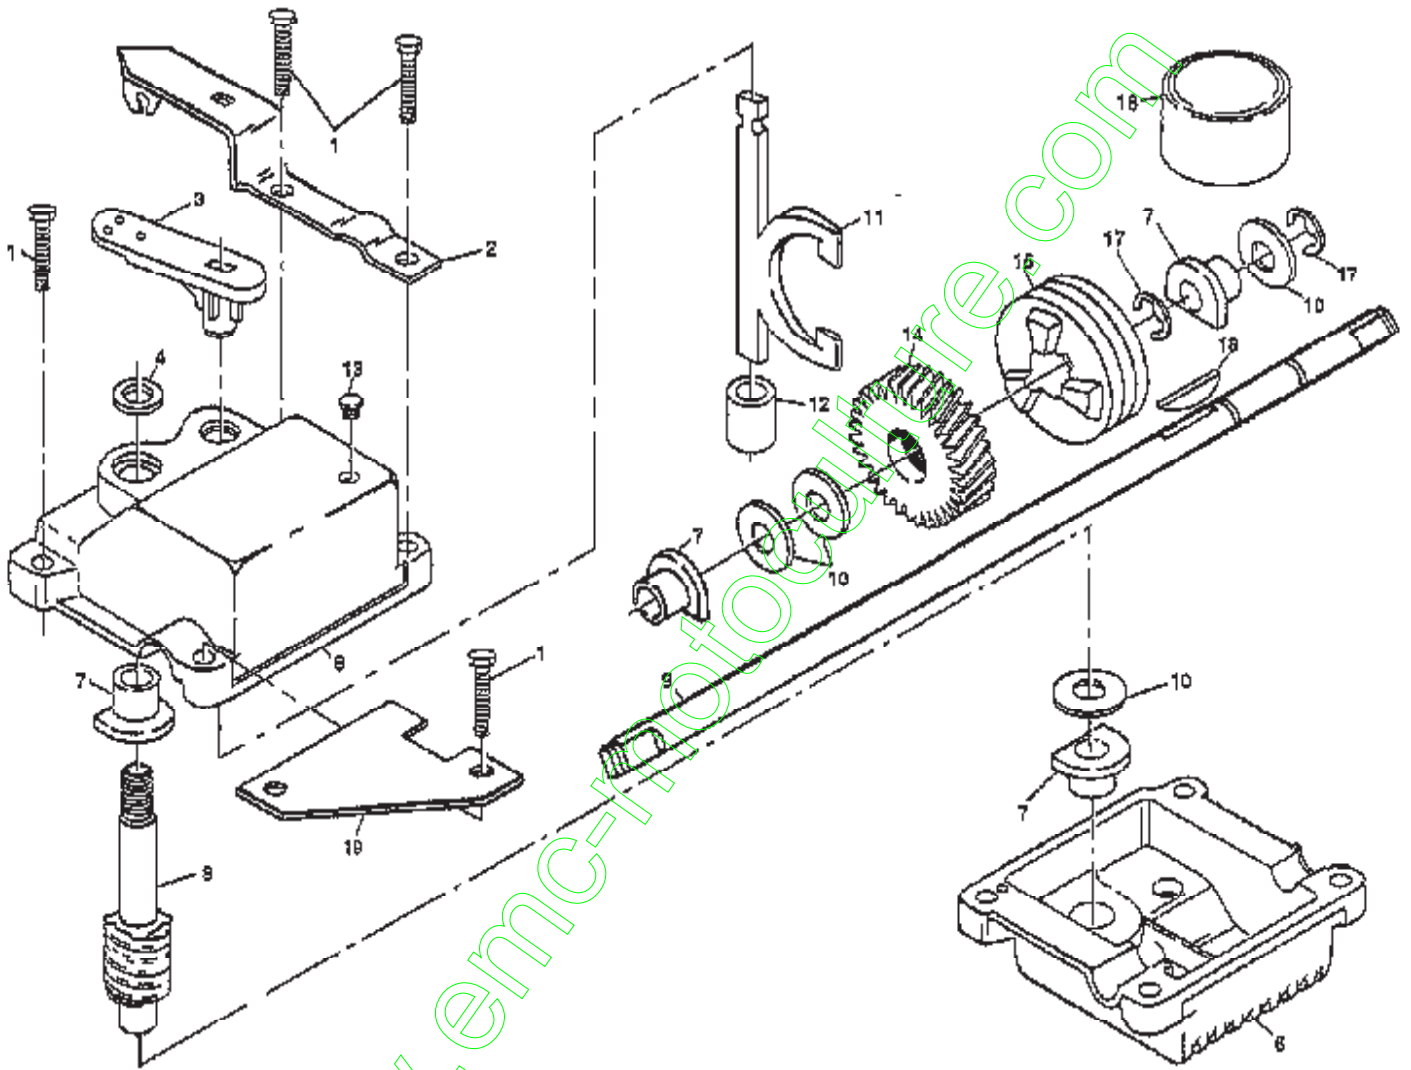

ROTARY LAWN MOWER - - MODEL NO. AN7T909D

GEAR CASE ASSEMBLY PART NUMBER 702510

www.emc-motors.com

Ref #	Part Number	Qty	Description
1	17490416		SCREW.1/4-20
2	137055X004		BRACKET.GEARCASE
3	137053		SHIFTER
4	57072		SEAL
6	48373		KIT GEARCASE HALV
7	77881		BEARING
8	137051		SHAFT.WORM
9	137077		SHAFT.DRIVE.SD
10	57079		THRUST WASHER
11	131484		CLUTCH YOKE
12	700343		BUSHING.GEAR BOX
13	86447		PLUG PM
14	137050		GEAR.HELICAL
15	750436X		CLUTCH JAW
16	750369		SUB= 6066J
17	12000003		RING T
18	850848		HI PRO KEY
19	81585X004		SPRING BRKT

www.emc-motoculture.com