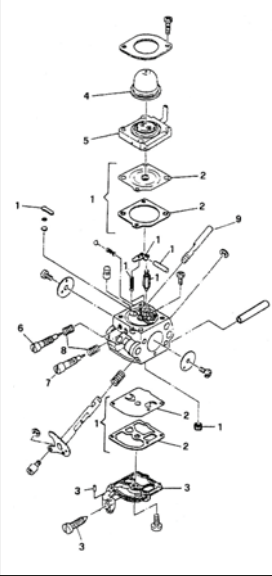

## Service

FIGURE 6 ZAMA C1Q M31

FIGURE 1

FIGURE 5 WALBRO WT 255

FIGURE 3

Item	P/N McC	P/N ELX	Qty	DESCRIPTION
<b>FIGURE 1</b>				
1	<b>FIGURE 3</b>			
2	247936	538247936	1	crankcase kit (starter)
3	• 235900	538235900	1	ball bearing 6002(15/32/9)
4	• 235899	538235899	1	seeger
C 5	• 228872	538228872	1	seal 13-32-5 (S7)
6	247935	538247935	1	crankcase kit (Flywheel)
7	• 235899	538235899	1	seeger ring
8	• 235900	538235900	1	ball bearing 6002(15/32/9)
C 9	• 228872	538228872	1	seal 13-32-5 (S7)
B 13	247937	538247937	1	clutch assy
14	• 241269	538241269	2	pin
C 15	• 241270	538241270	1	clutch spring
16	• 236956	538236956	2	washer
17	241240	538241240	1	flywheel
18	235806	538235806	2	screw M5x20
C 19	241298	538241298	1	ignition coil
20	235808	538235808	2	screw M5x50
21	235804	538235804	2	screw M5x30
C 22	241541	538241541	1	tank mix assy
B 23	• 229809	538229809	1	hose fuel mm245
B 24	• 229743	538229743	1	hose fuel 150mm
C 25	• 235675	538235675	1	fuel tank grommet
A 26	240452	538240452	1	pick up fuel
B 27	236563	538236563	1	fuel cap ass'y
A 28	• 236564	538236564	1	cap gasket
29	242711	538242711	1	air filter cover
B 30	241523	538241523	1	air filter
31	235642	538235642	2	nut M5
32	235248	538235248	2	washer
33	237452	538237452	1	air filter box
A 34	227417	538227417	1	gasket
C 35	<b>FIGURE 5</b>			
36	227255	538227255	1	choke knob
A 37	227692	538227692	1	gasket
38	235248	538235248	2	washer
39	235803	538235803	2	screw M5x25
40	241266	538241266	1	crankshaft assy
C 41	• 235742	538235742	1	needle bearing 0.9x14x12
C 42	227631	538227631	1	key
43	242800	538242800	1	starter pawl assy
44	235218	538235218	1	nut M8
C 45	242808	538242808	1	starter assy
B 46	• 249163	538249163	1	pulley/rope
A 47	• 227703	538227703	1	rope
48	• 240884	538240884	1	starter handle
49	• 227467	538227467	1	spring shield
B 50	• 227300	538227300	1	rewind spring
B 51	• 241781	538241781	2	pawl
52	• 241782	538241782	2	spring shield
B 53	• 111088	538111088	2	snap ring
54	241248	538241248	4	fuel tank grommet
55	236527	538236527	4	screw M6x16
C 56	241280	538241280	1	muffler gasket
C 57	241432	538241432	1	muffler assy
58	• 227236	538227236	1	clamp
59	• 227274	538227274	2	screw M5x60
60	227565	538227565	4	screw M5x25
A 61	92879	538092879	1	spark plug RDJ8J
62	242706	538242706	1	engine cover
63	241416	538241416	2	engine cover gasket