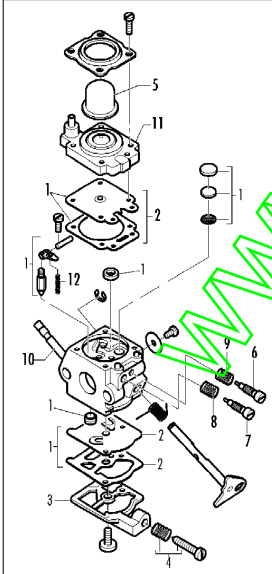

## Service

FIGURE 6 ZAMA C1Q M31

FIGURE 1

FIGURE 5 WALBRO WT 255

FIGURE 3

Item	P/N McC	P/N ELX	Qty	DESCRIPTION
<b>FIGURE 1</b>				
1	<b>FIGURE 3</b>			
2	247936	538247936	1	crankcase kit (starter)
3	• 235900	538235900	1	ball bearing 6002(15/32/9)
4	• 235899	538235899	1	seeger
C 5	• 228872	538228872	1	seal 13-32-5 (S7)
6	247935	538247935	1	crankcase kit (Flywheel)
7	• 235899	538235899	1	seeger ring
8	• 235900	538235900	1	ball bearing 6002(15/32/9)
C 9	• 228872	538228872	1	seal 13-32-5 (S7)
B 13	247937	538247937	1	clutch assy
14	• 241269	538241269	2	pin
C 15	• 241270	538241270	1	clutch spring
16	• 236956	538236956	2	washer
17	241240	538241240	1	flywheel
18	235806	538235806	2	screw M5x20
C 19	241298	538241298	1	ignition coil
20	235808	538235808	2	screw M5x50
21	235804	538235804	2	screw M5x30
C 22	241541	538241541	1	tank mix assy
B 23	• 229809	538229809	1	hose fuel mm245
B 24	• 229743	538229743	1	hose fuel 150mm
C 25	• 235675	538235675	1	fuel tank grommet
A 26	240452	538240452	1	pick up fuel
B 27	236563	538236563	1	fuel cap ass'y
A 28	• 236564	538236564	1	cap gasket
29	242711	538242711	1	air filter cover
B 30	241523	538241523	1	air filter
31	235642	538235642	2	nut M5
32	235248	538235248	2	washer
33	237452	538237452	1	air filter box
A 34	227417	538227417	1	gasket
C 35	<b>FIGURE 5</b>			
36	227255	538227255	1	choke knob
A 37	227692	538227692	1	gasket
38	235248	538235248	2	washer
39	235803	538235803	2	screw M5x25
40	241266	538241266	1	crankshaft assy
C 41	• 235742	538235742	1	needle bearing 0.9x14x12
C 42	227631	538227631	1	key
43	242800	538242800	1	starter pawl assy
44	235218	538235218	1	nut M8
C 45	242808	538242808	1	starter assy
B 46	• 249163	538249163	1	pulley/rope
A 47	• 227703	538227703	1	rope
48	• 240884	538240884	1	starter handle
49	• 227467	538227467	1	spring shield
B 50	• 227300	538227300	1	rewind spring
B 51	• 241781	538241781	2	pawl
52	• 241782	538241782	2	spring shield
B 53	• 111088	538111088	2	snap ring
54	241248	538241248	4	fuel tank grommet
55	236527	538236527	4	screw M6x16
C 56	241280	538241280	1	muffler gasket
C 57	241432	538241432	1	muffler assy
58	• 227236	538227236	1	clamp
59	• 227274	538227274	2	screw M5x60
60	227565	538227565	4	screw M5x25
A 61	92879	538092879	1	spark plug RDJ8J
62	242706	538242706	1	engine cover
63	241416	538241416	2	engine cover gasket