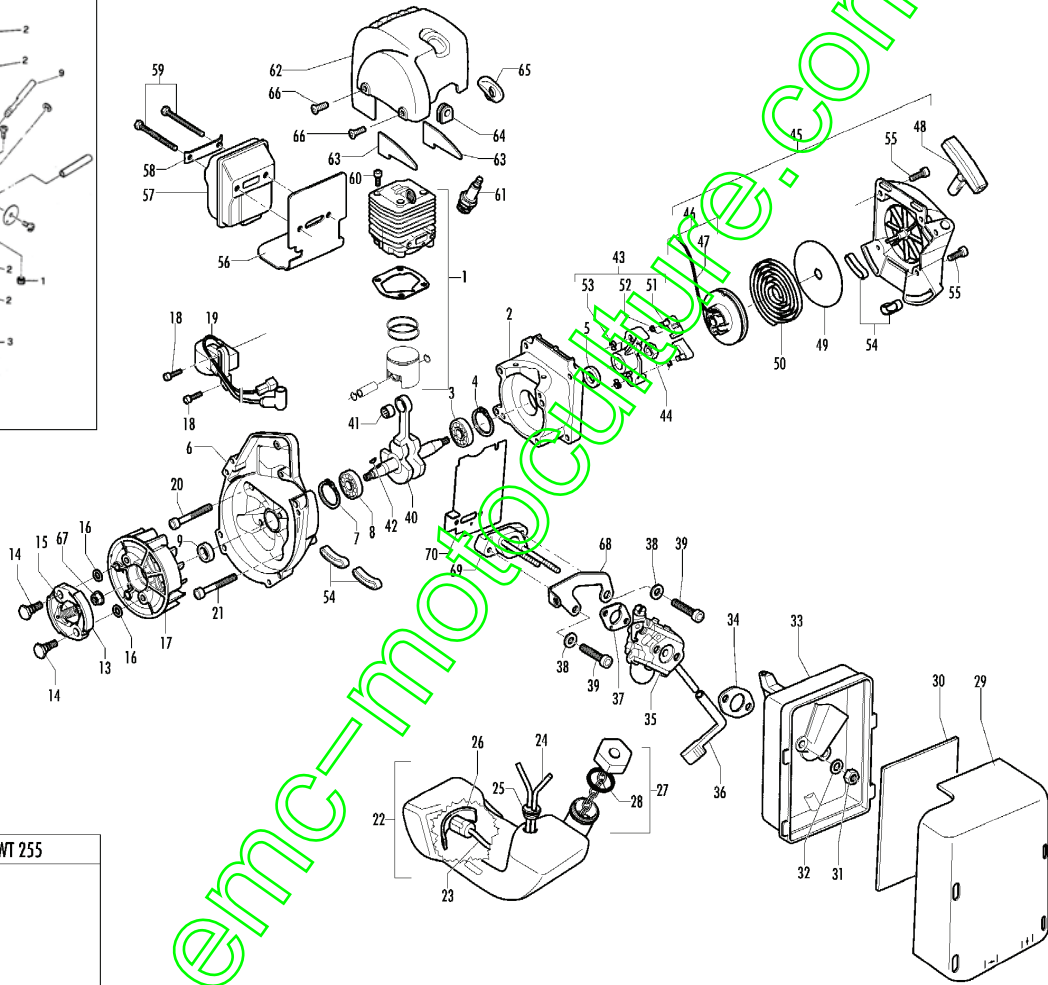

## Service

FIGURE 6 ZAMA C1Q M31

FIGURE 1

FIGURE 5 WALBRO WT 255

FIGURE 3

Item	P/N McC	P/N ELX	Qty	DESCRIPTION
<b>FIGURE 1</b>				
1	<b>FIGURE 3</b>			
2	247936	538247936	1	crankcase kit (starter)
3	• 235900	538235900	1	ball bearing 6002(15/32/9)
4	• 235899	538235899	1	seeger
C 5	• 228872	538228872	1	seal 13-32-5 (S7)
6	247935	538247935	1	crankcase kit (Flywheel)
7	• 235899	538235899	1	seeger ring
8	• 235900	538235900	1	ball bearing 6002(15/32/9)
C 9	• 228872	538228872	1	seal 13-32-5 (S7)
B 13	247937	538247937	1	clutch assy
14	• 241269	538241269	2	pin
C 15	• 241270	538241270	1	clutch spring
16	• 236956	538236956	2	washer
17	241240	538241240	1	flywheel
18	235806	538235806	2	screw M5x20
C 19	241298	538241298	1	ignition coil
20	235808	538235808	2	screw M5x50
21	235804	538235804	2	screw M5x30
C 22	241541	538241541	1	tank mix assy
B 23	• 229809	538229809	1	hose fuel mm245
B 24	• 229743	538229743	1	hose fuel 150mm
C 25	• 235675	538235675	1	fuel tank grommet
A 26	240452	538240452	1	pick up fuel
B 27	236563	538236563	1	fuel cap ass'y
A 28	• 236564	538236564	1	cap gasket
29	242711	538242711	1	air filter cover
B 30	241523	538241523	1	air filter
31	235642	538235642	2	nut M5
32	235248	538235248	2	washer
33	237452	538237452	1	air filter box
A 34	227417	538227417	1	gasket
C 35	<b>FIGURE 5</b>			
36	227255	538227255	1	choke knob
A 37	227692	538227692	1	gasket
38	235248	538235248	2	washer
39	235803	538235803	2	screw M5x25
40	241266	538241266	1	crankshaft assy
C 41	• 235742	538235742	1	needle bearing 0.9x14x12
C 42	227631	538227631	1	key
43	242800	538242800	1	starter pawl assy
44	235218	538235218	1	nut M8
C 45	242808	538242808	1	starter assy
B 46	• 249163	538249163	1	pulley/rope
A 47	• 227703	538227703	1	rope
48	• 240884	538240884	1	starter handle
49	• 227467	538227467	1	spring shield
B 50	• 227300	538227300	1	rewind spring
B 51	• 241781	538241781	2	pawl
52	• 241782	538241782	2	spring shield
B 53	• 111088	538111088	2	snap ring
54	241248	538241248	4	fuel tank grommet
55	236527	538236527	4	screw M6x16
C 56	241280	538241280	1	muffler gasket
C 57	241432	538241432	1	muffler assy
58	• 227236	538227236	1	clamp
59	• 227274	538227274	2	screw M5x60
60	227565	538227565	4	screw M5x25
A 61	92879	538092879	1	spark plug RDJ8J
62	242706	538242706	1	engine cover
63	241416	538241416	2	engine cover gasket