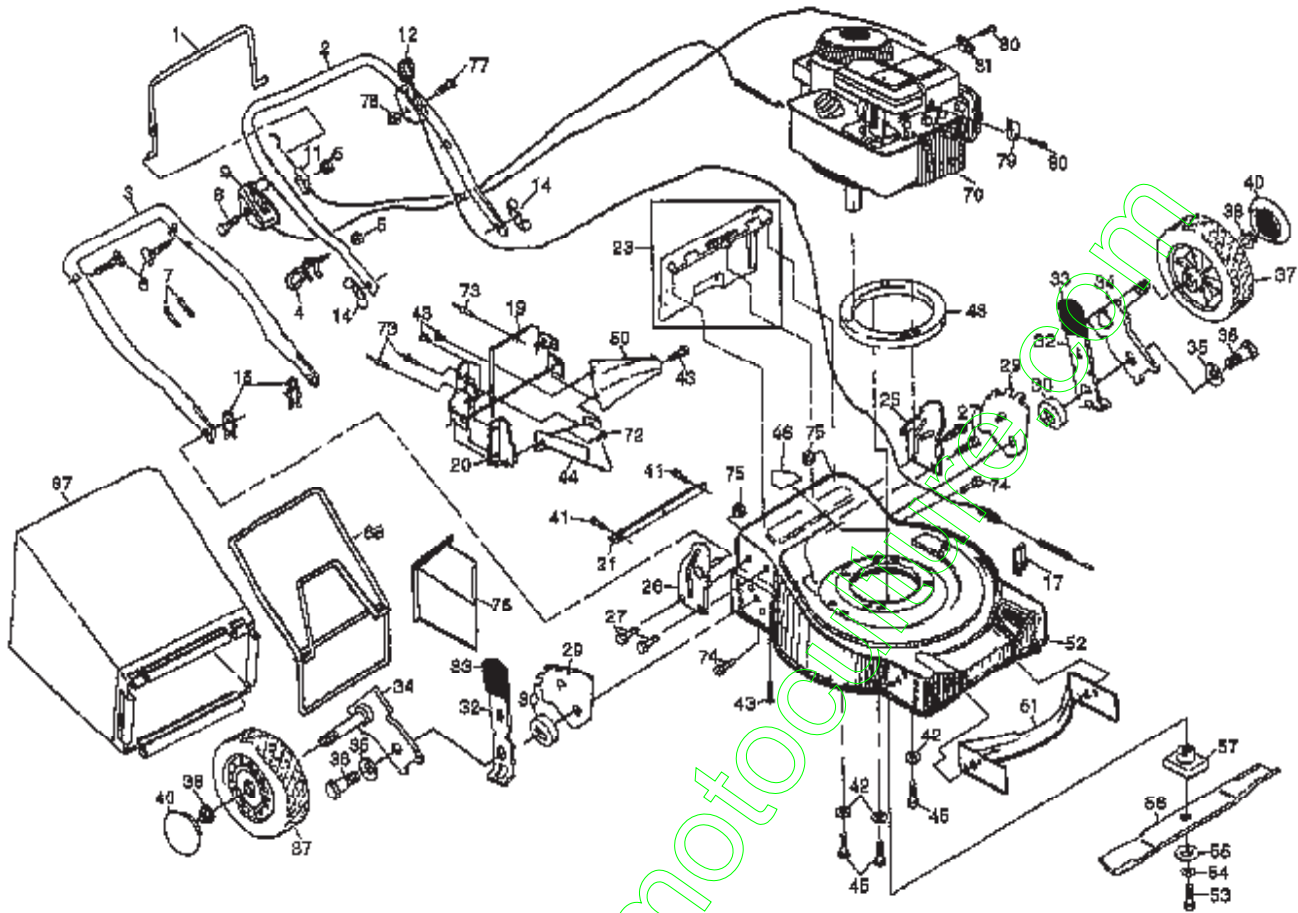

ROTARY MOWER MODEL NO. B3751TA

Ref #	Part Number	Qty	Description
1	145793		BAIL.CNTRL.STD.BL
2	165451X479		HANDLE.UPPER.4POS
3	157081X479		HANDLE LOWER
4	132001		ROPE GUIDE
5	63601		SUB= 73800400
6	131959		BOLT.HANDLE.LM
7	66426		SUB= 7192J
8	158755		PAN HEAD SCREW
9	851462		CONTROL THROTTLE
11	130861		"CABLE,ENG ZONE CO"
12	158742		DRIVE CONTROL
14	128638		"NUT,WING PM"
15	51793		HAIRPIN COTTER
17	145669		GUIDE.CABLE.FWBD
19	156445X479		BACK PLATE
20	700363X479		BAFFLE.SIDE
21	146143X479		GUARD.FOOT.REAR.
23	147613		KIT.DOOR.RR.20STL
25	151589X479		BRACKET.HDL.LH.
26	151588X479		BRACKET.HDL.RH.
27	150078		SCREW.HXWS.5/16
29	750085X007		BRKT.WHL.ADJ
30	146630		SPACER.HEIGHT.ADJ
32	700331X004		SPRING SELECTOR
33	87877		KNOB PM
34	145935X004		ARM.AXLE.ASM.BZP.
35	62335		"WASHER, BELLEVIL."
36	142748		BOLT SHLD 3/8-16
37	148438		WHEEL.8X1.75.WHT
38	83923		HEX FLANGE LOCKNT
40	77400		HUB CAP
41	146694		SCREW.1/4-20.38
42	53998		SUB= 19131216
43	54583		SCREW
44	133188X479		DISCHARGE GUARD
45	850999		SCREW
46	145494		DECAL.DANGER.CUTF
48	850988		ENGINE SPACER
50	700063X479		REAR BAFFLE
51	165545		KIT.BAFFLE.FRT.HSG.20RD
52	162288		HOUSING ASSEMBLY
53	851084		SCREW
54	850263		LOCKWASHER
55	851074		"WASHER,HARDEN"
56	145106		BLADE.20.MULCH.AY
57	851514		ADAPTOR.BLADE.LM
67	147270		GRASSBAG.170A1.GE
68	750532		FRAME.CATCHER.ASM
70	PARTSIMAGE		REFER TO PARTS IMAGE
70	SUPPLIER		CHECK WITH SUPPLIER
72	150050		SCREW.HXTAP.10-24
73	128415		BLIND RIVET
74	88652		HINGE SCREW
75	751592		LOCKNUT PM
76	166650		PLUG.MULCHER.20RD
77	158755		PAN HEAD SCREW
78	751152		LOCKNUT
79	111190X		CABLE CLAMP