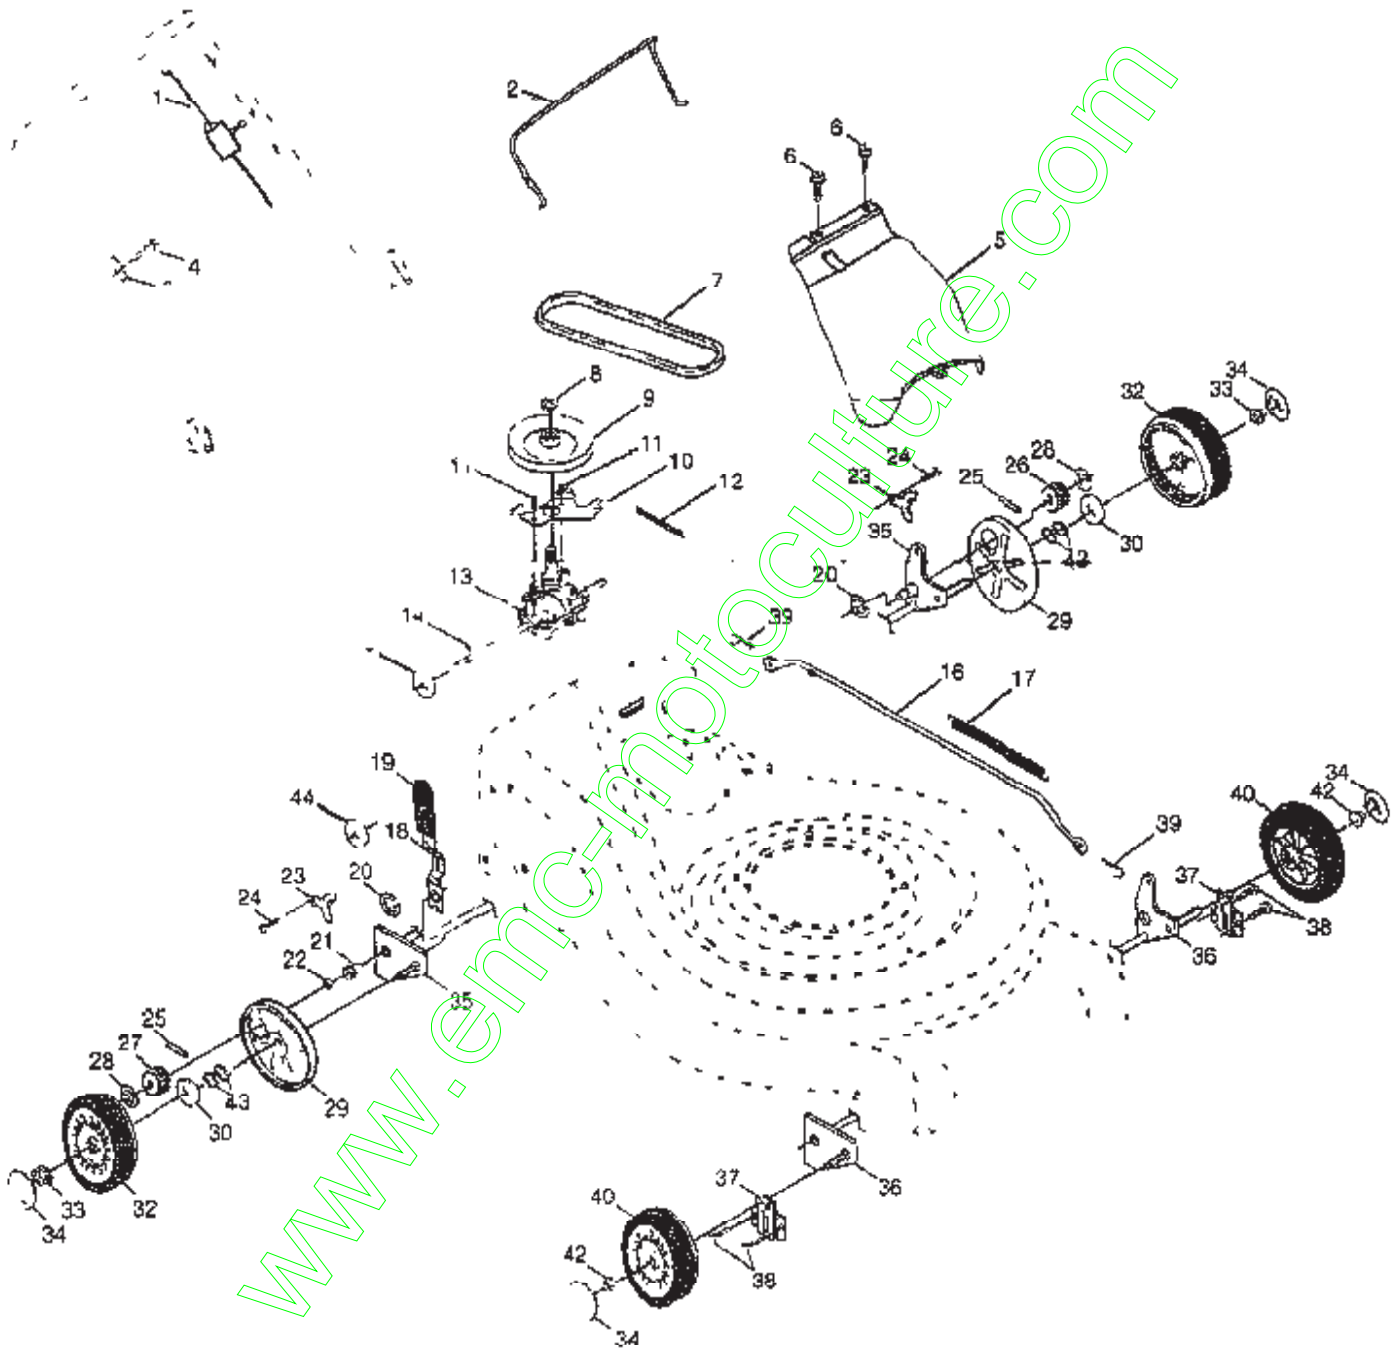

ROTARY LAWN MOWER -- MODEL NO. B553TB

Ref #	Part Number	Qty	Description
1	161587		CABLE.DRIVE
2	161473		BAIL.CONTROL DRIVE
3	161478X004		BRACKET.DOWNSTOP.RT
4	83816		SCREW PM
5	161537		DRIVE.COVER
6	750634		SCREW
7	160816		V.BELT.3-L
8	132010		LOCKNUT
9	163939		DRIVEN.PULLEY
10	160813X004		KEEPER.BELT
11	17541011		SCREW.HEX.WASHER 10-71
12	75192		SPRING
13	161581		TRANSMISSION ASSY
14	145354		PIN.SPRING.THRUST
15	57079		THRUST WASHER
16	161584X479		ROD.CONNECTING
17	161602		SPRING EXTENSION
18	160477X004		SPRING.SELECTOR
19	161961		KNOB.SELECTOR.SPRING
20	12000022		E-RING
21	163365		BEARING SUPPORT
22	88060		SUB= 167387
23	161118X004		RETAINER DRIVE
24	57808		SCREW
25	164795		DRIVE PAWL
26	165096		PINION DRIVE RH
27	165097		PINION.DRIVE.LH
28	12000058		E-RING.7/16.RE.
29	88080		DUST SHROUD PM
30	67725		WASHER FLUT
32	162062		WHEEL & TIRE ASM
33	83923		HEX FLANGE LOCKNT
34	77400		HUB CAP
35	160785X004		ASSY. REAR SHAFT
36	160786X004		SHAFT.ASM.FRONT
37	161463		RETAINER.FRONT
38	163409		SCREW
39	700279		RETAINER CLIP
40	146247		WHEEL.8X2.PR.RAD.
42	83923		HEX FLANGE LOCKNT
43	57143		WAVE WASHER
44	19572216		WASHER

www.emc-motors.com