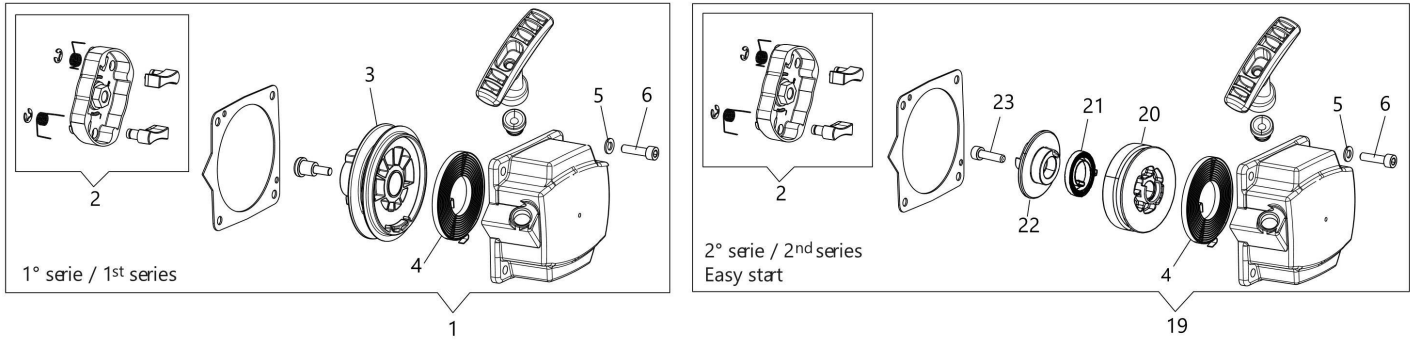

Illustration Dispositif d'allumage et embrayage

www.emc-motoculture.com

Illustration Dispositif d'allumage et embrayage

Réf.N°	Q.té	Code de l'article	Description	Validité depuis	Validité jusqu'à	Notes	Bulletin
1	1	61452042R	Groupe de démarrage		Dicembre 2020/ December 2020		BT3-152-05/21
2	1	61450193AR	Entraîneur				
3	1	61450229AR	Poulie de démarrage				
4	1	61450044AR	Ressort de démarrage				
5	6	3916005R	Rondelle				
6	10	3801013R	Vis				
7	1	61452083R	Flasque				
8	6	3819006R	Rondelle				
9	2	61450070R	Pivot				
10	2	61450072R	Rondelle				
11	1	61450277R	Embrayage				
12	2	61450071R	Rondelle				
13	1	50010148R	Ecrou				
14	1	3833080R	Rondelle				
15	1	61450310R	Volant				
16	1	BF000030R	Cable				
17	1	2501026BR	Bobine				
18	1	61450370R	Capot de bougie				
19	1	61460066	Groupe démarrage facilité	Gennaio 2021 / January 2021			BT3-152-05/21
20	1	61450024R	Poulie de démarrage				
21	1	61450496R	Ressort				
22	1	61450025R	Couronne				
23	1	3801009R	Vis				

www.emc-motoculture.com