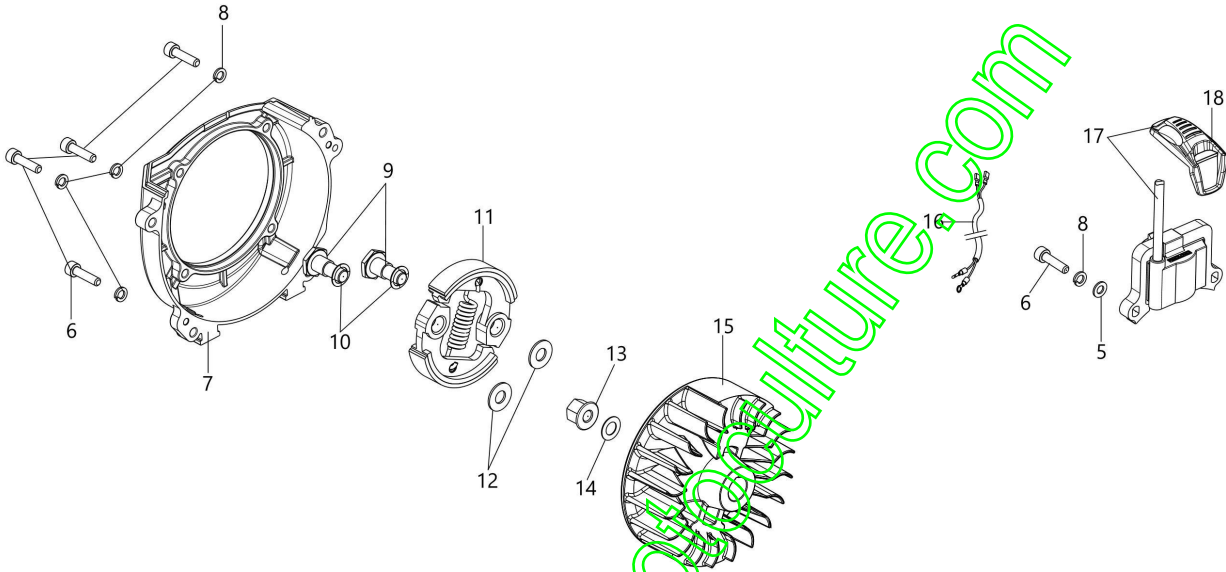

Illustration Dispositif d'allumage et embrayage

www.emc-motoculture.com

Illustration Dispositif d'allumage et embrayage

Réf.N°	Q.té	Code de l'article	Description	Validité depuis	Validité jusqu'à	Notes	Bulletin
1	1	61452042R	Groupe de démarrage		Dicembre 2020/ December 2020		BT3-152-05/21
2	1	61450193AR	Entraîneur				
3	1	61450229AR	Poulie de démarrage				
4	1	61450044AR	Ressort de démarrage				
5	6	3916005R	Rondelle				
6	10	3801013R	Vis				
7	1	61452083R	Flasque				
8	6	3819006R	Rondelle				
9	2	61450070R	Pivot				
10	2	61450072R	Rondelle				
11	1	61450277R	Embrayage				
12	2	61450071R	Rondelle				
13	1	50010148R	Ecrou				
14	1	3833080R	Rondelle				
15	1	61450310R	Volant				
16	1	BF000030R	Cable				
17	1	2501026BR	Bobine				
18	1	61450370R	Capot de bougie				
19	1	61460066	Groupe démarrage facilité	Gennaio 2021 / January 2021			BT3-152-05/21
20	1	61450024R	Poulie de démarrage				
21	1	61450496R	Ressort				
22	1	61450025R	Couronne				
23	1	3801009R	Vis				

www.emc-motoculture.com