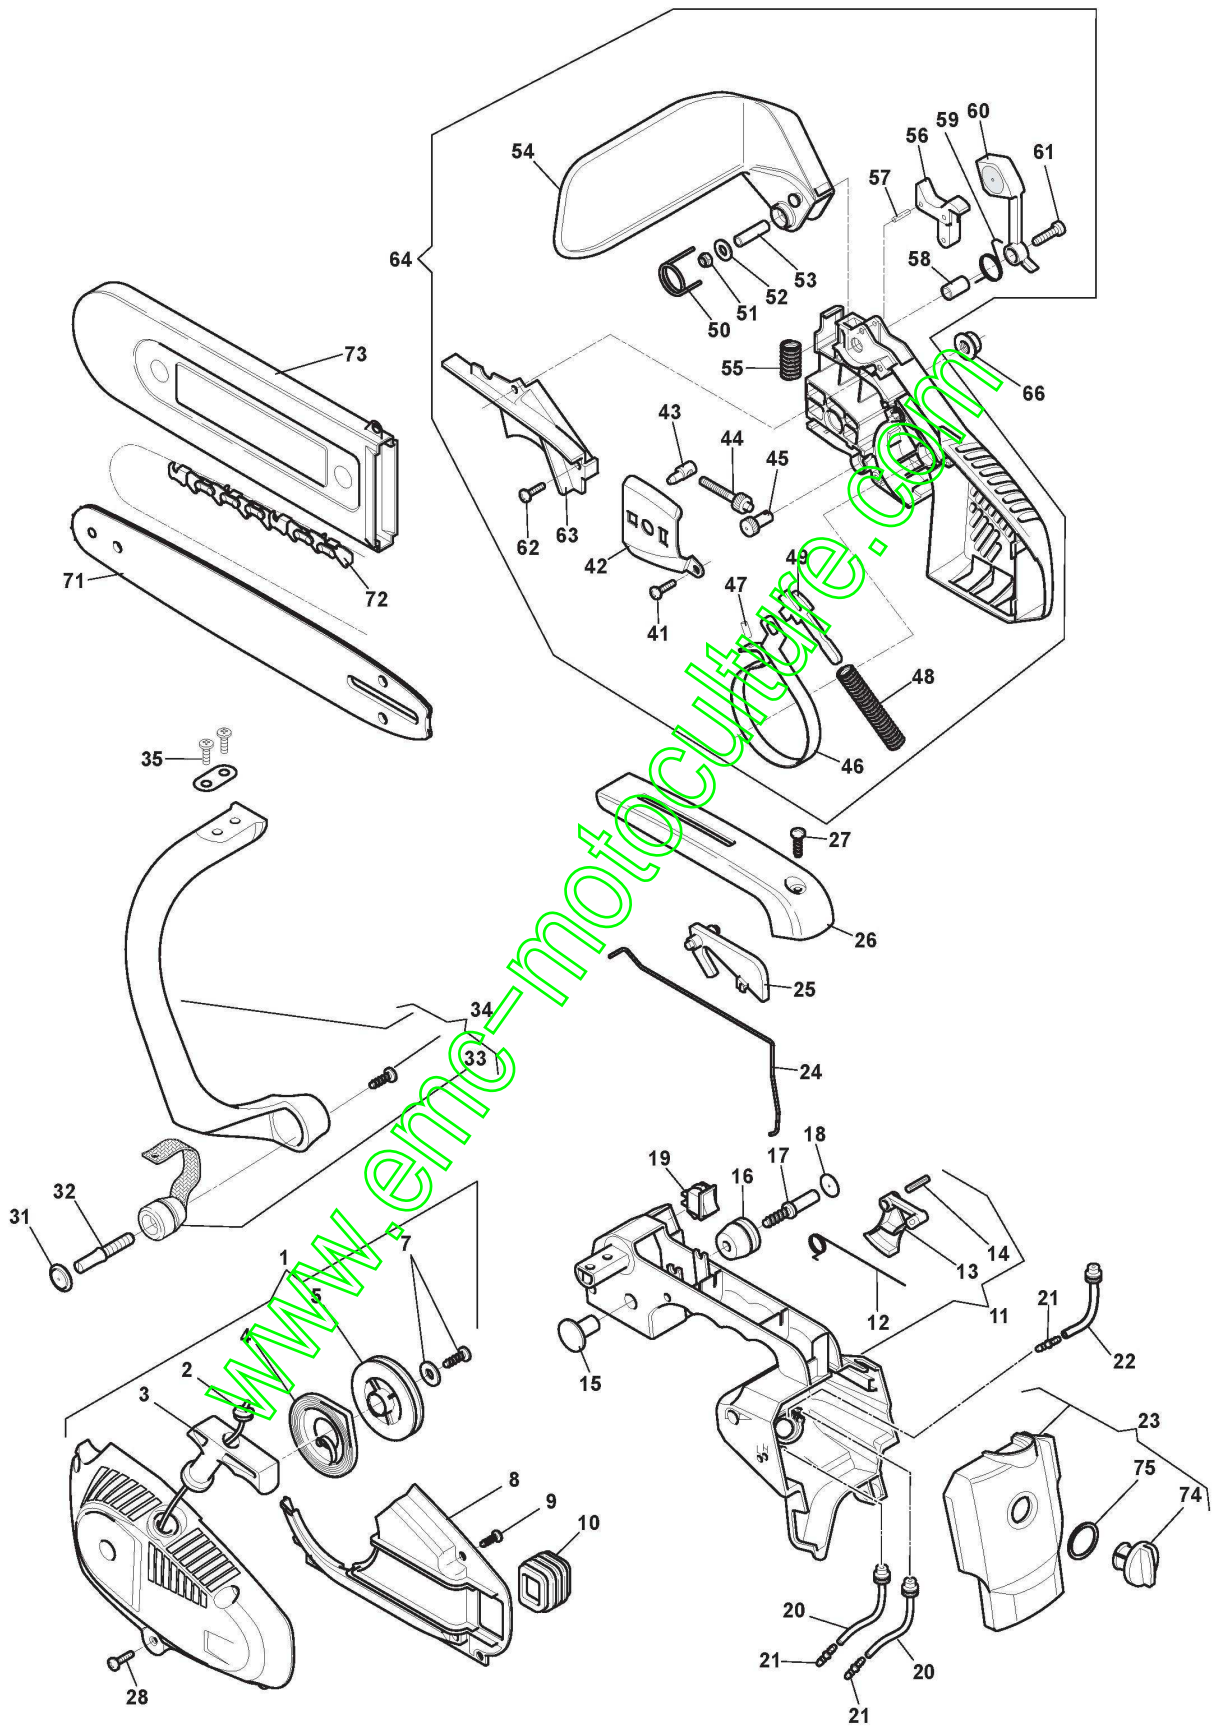

Carter

Réf. N°	Q.té :	Code article	Description	Articles	De	Jusqu'à
57	1	123665003/0	Rouleau			
58	1	123044220/0	Douille			
59	1	123430596/0	Ressort			
60	1	123080002/0	Contrepoids			
61	1	123878090/0	Vis			
62	3	123878088/0	Vis			
63	1	123109578/0	Couvercle Frein			
64	1	118801171/0	Ens. Frein, Rouge			
66	1	123120010/0	Ecrou			
71	1	123900360/0	Guide-Chaîne 10"-3/8"-0,050"	10", 3/8"		
72	1	118801742/0	Chaîne 10inch	10", 3/8"		
73	1	323085000/0	Protège-Guide			
74	1	123593507/0	Pommeau			
75	1	123657012/0	Rondelle			

www.emc-motoculture.com