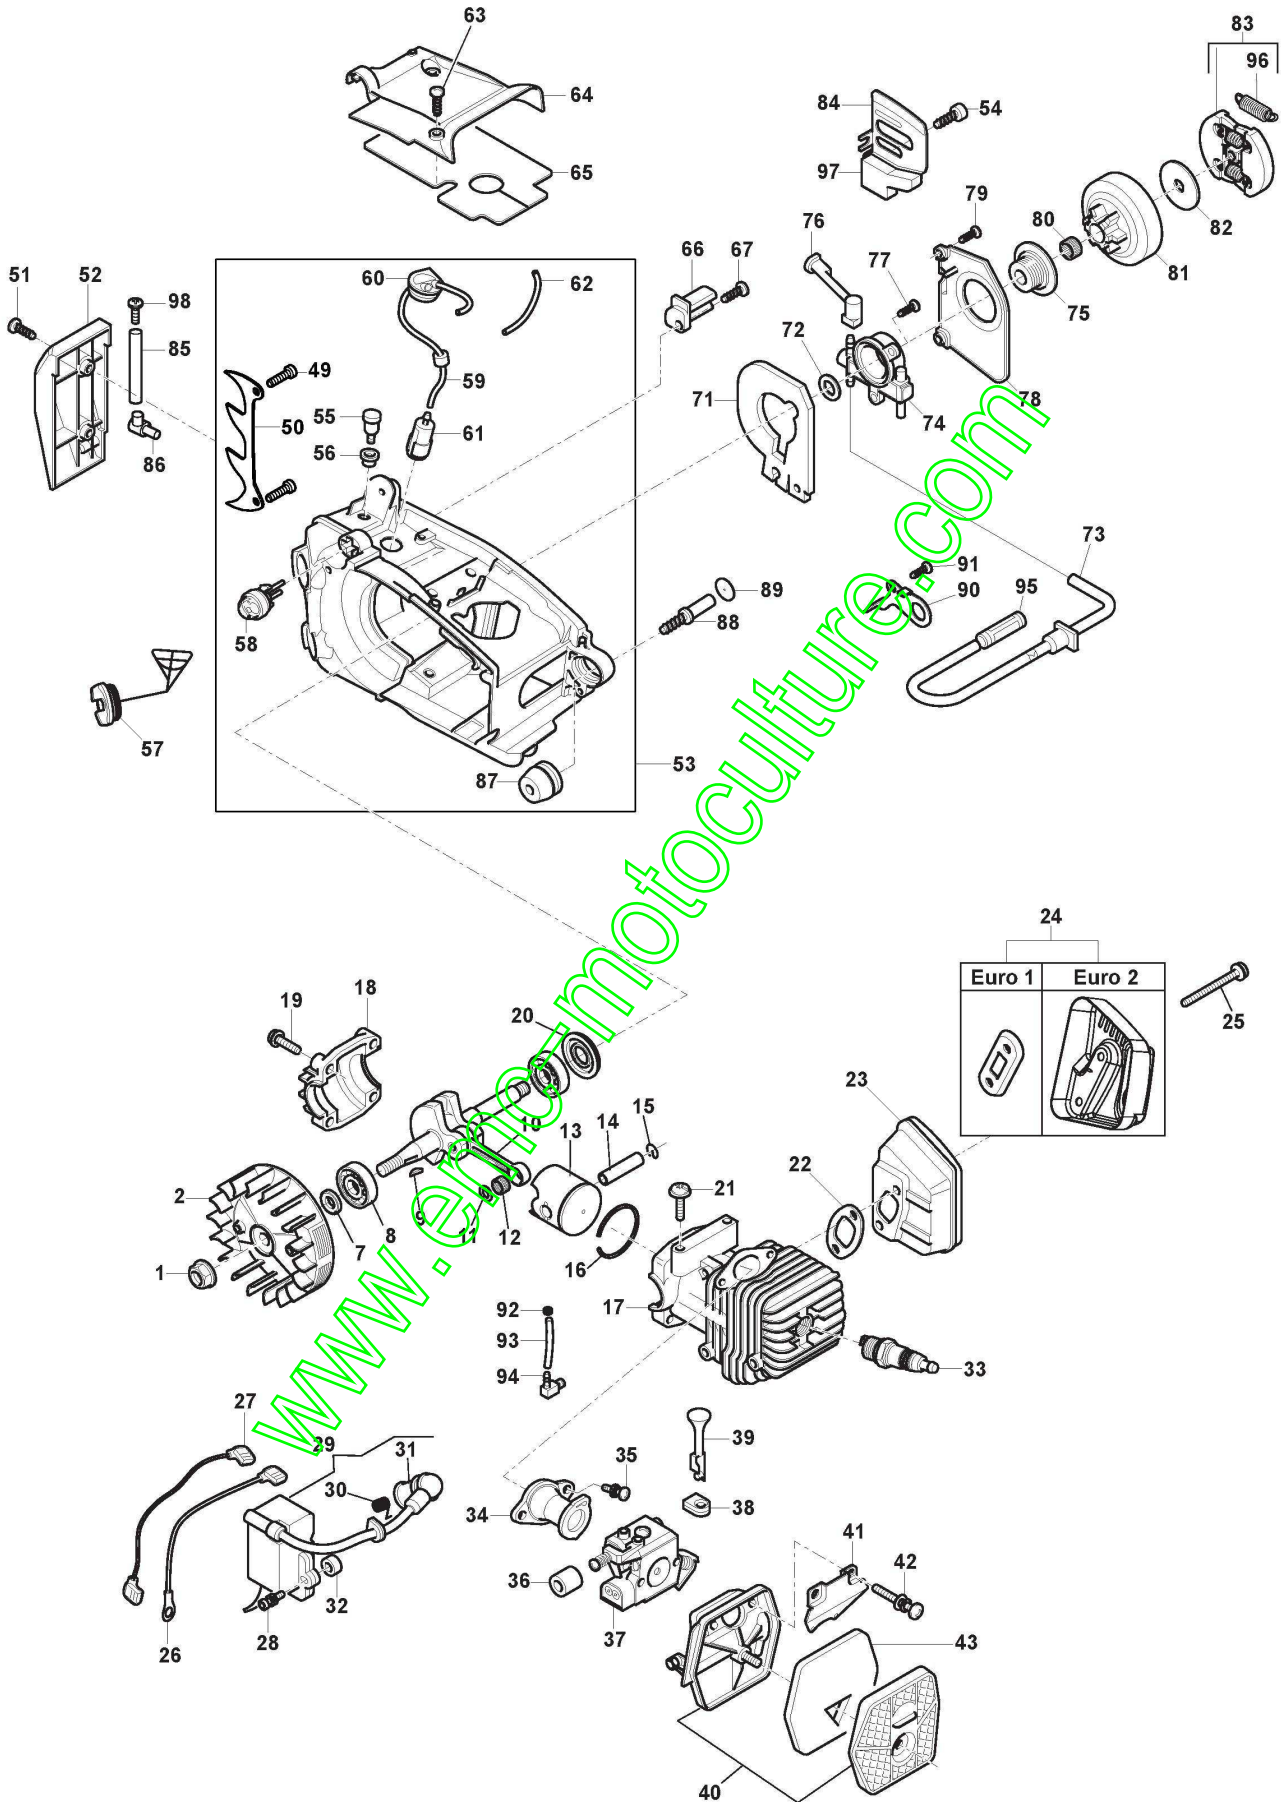

Moteur

Réf. N°	Q.té :	Code article	Description	Articles	De	Jusqu'à
1	1	123120008/0	Ecrou			
2	1	183880005/0	Ens. Volant	Euro-1		
7	1	119035162/0	Anneau De Tenue			
8	2	114215219/0	Roulement À Billes			
9	1	123072005/0	Languette Volant			
10	1	123020030/0	Arbre Moteur			
11	2	123652505/0	Rondelle			
12	1	123235008/0	Roulement À Aiguilles			
13	1	123590012/0	Piston			
14	1	123760006/0	Pointeau Piston			
15	2	123202006/0	Circlip Pointeau			
16	1	123204014/0	Collier Élastique			
17	1	183070007/0	Ens.Cylindre	Euro-1		
18	1	123082006/0	Stabilisateur			
19	4	123878076/0	Vis			
20	1	119035163/0	Anneau De Tenue			
21	4	123878081/0	Vis			
22	1	123280067/0	Garniture Silencieux			
23	1	183740018/0	Silencieux	Euro-1		
24	1	118801578/0	Rondelle	Euro-1		
25	2	123878078/0	Vis			
26	1	6995210	Câble Masse			
27	1	6995227	Câble Arrêt			
28	2	123878079/0	Vis			
29	1	183044001/0	Bobine Électronique	Euro-1		
30	1	6995022	Borne Fil Bougie			
31	1	6995066	Capuchon Bougie			
32	2	123160063/0	Entretoise			
33	1	3210024	Bougie			
34	1	123073516/0	Collecteur D'Aspiration			
35	2	123878077/0	Vis			
36	1	6995212	Joint d'étanchéité			
37	1	123054034/0	Carburateur			
38	1	123275025/0	Caoutchouc Levier Air			
39	1	123315093/0	Levier Air Noir			
40	1	183040000/0	Base + Couvercle Pour Filtre À Huile			
41	1	123543002/0	Plaquette			
42	2	123878086/0	Vis			
43	1	123220014/0	Filtre À Air			
49	2	123878122/0	Vis			
50	1	118550596/0	Cliquet			
51	2	123878008/0	Vis			
52	1	118801597/0	Couvercle Avant, Blanc			
53	1	183057007/0	Carter Moteur Jaune	You can use also the Black 118802270/0 but the oil vent valve is not on the front		
54	2	6995187	Vis			
55	1	183875003/0	Vanne Évent Réservoir			
56	1	123275024/0	Caoutchouc