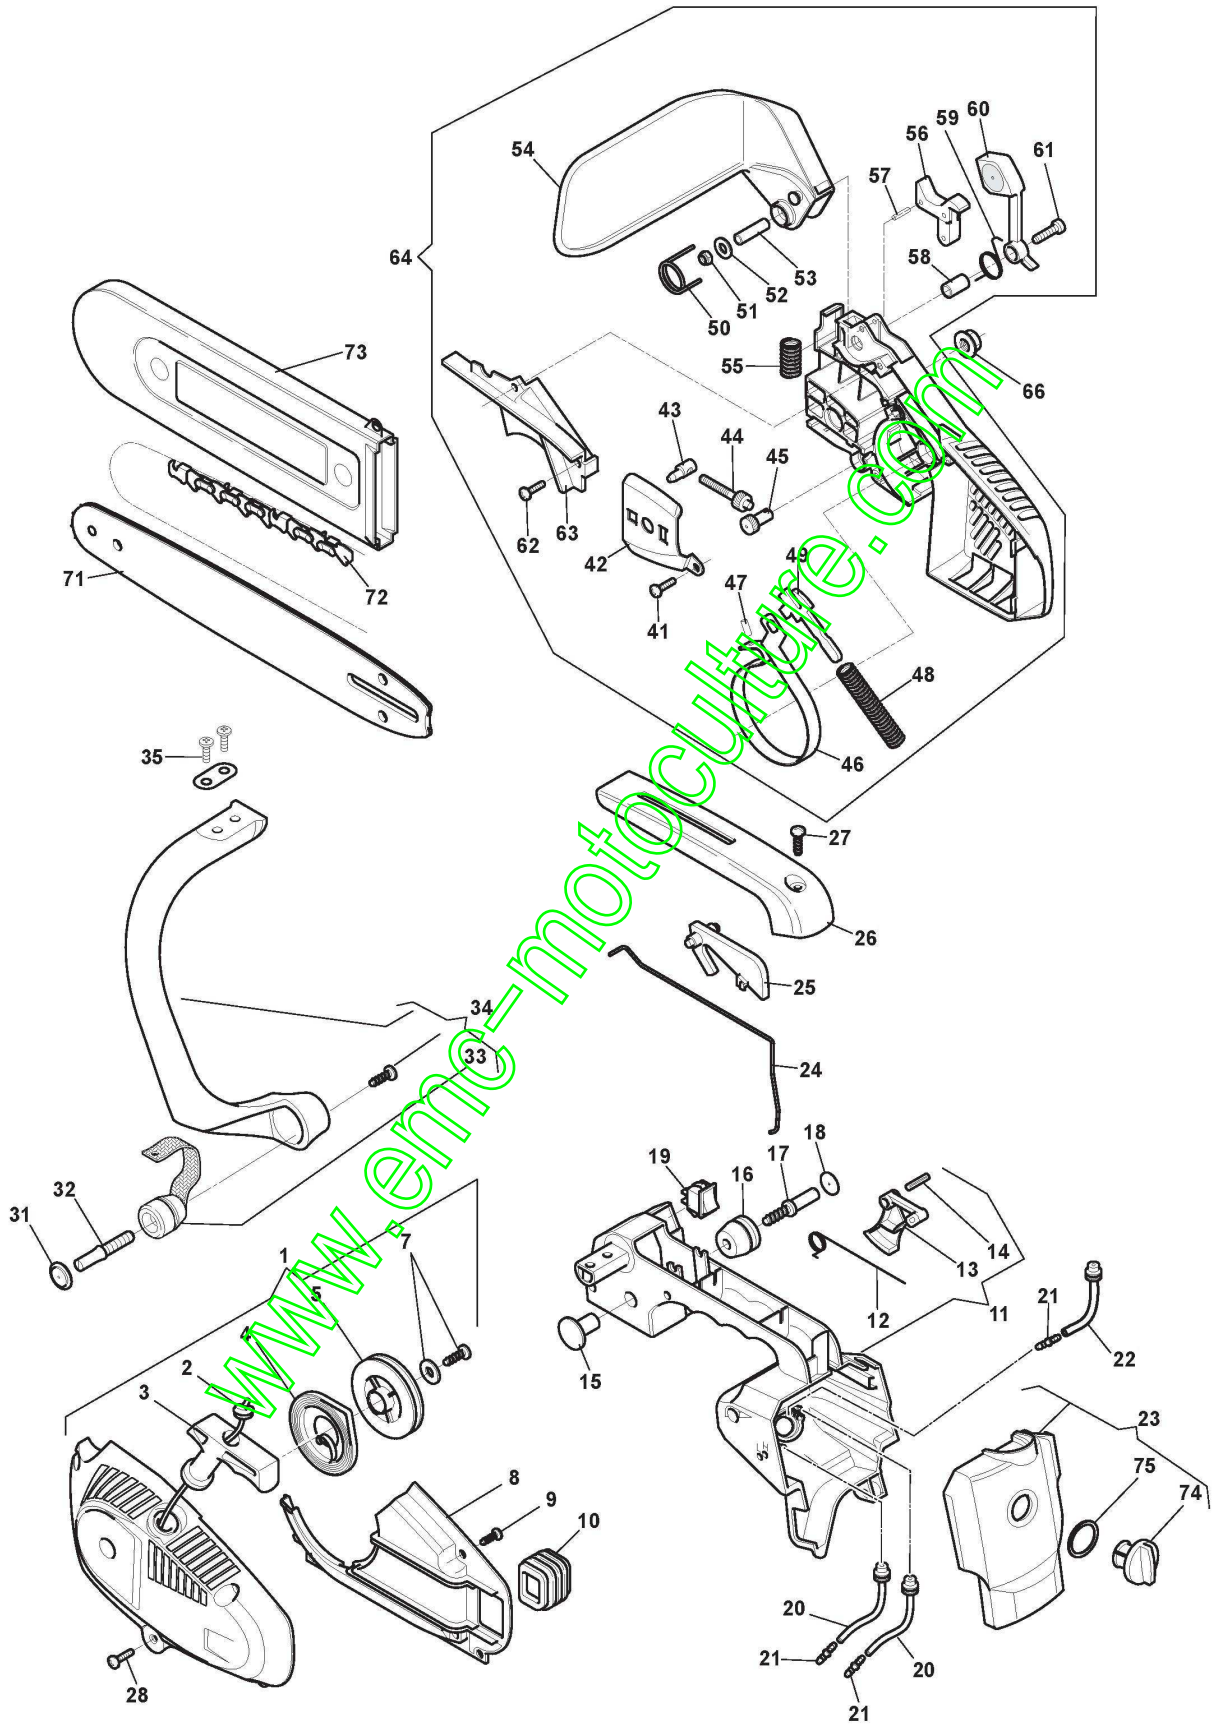

Carter

Ref. N°	Q.té :	Code article	Description	Articles	De	Jusqu'à
1	1	118801169/0	Démarrateur Rouge			
2	1	123234005/0	Câble Démarrage			
3	1	123300013/0	Poignée Démarrage			
4	1	123430594/0	Ressort Démarrage			
5	1	123604011/0	Poulie Démarrage			
7	1	123878087/0	Vis			
8	1	123107504/0	Convoyeur Air			
9	1	123878088/0	Vis			
10	1	123275026/0	Caoutchouc			
11	1	183300023/0	Ens. Poignée			
12	1	123430599/0	Ressort			
13	1	123315095/0	Levier Accélérateur, Jaune			
14	1	123510098/0	Goupille Élastique			
15	1	123790021/0	Bouchon, Noir			
16	1	123275027/0	Caoutchouc Anti-Vibrations			
17	1	123878093/0	Vis			
18	1	123790022/0	Bouchon, Noir			
19	1	123303006/0	Interrupteur			
20	2	123867021/0	Tube			
21	3	123650005/0	Connexion Tube			
22	1	123867022/0	Pipe Mix			
23	1	183090013/0	Couvercle Arriere			
24	1	123835002/0	Tige Accélérateur			
25	1	123315096/0	Levier De Sécurité, Jaune			
26	1	123109579/0	Poignée, Partie Superieure			
27	1	123878008/0	Vis			
28	4	123878008/0	Vis			
31	1	123790022/0	Bouchon, Noir			
32	1	123878093/0	Vis			
33	1	123275027/0	Caoutchouc Anti-Vibrations			
34	1	183105000/0	Main-Courante			
35	1	123657014/0	Rondelle			
41	1	123878088/0	Vis			
42	1	123311010/0	Plaque Base Guide			
43	1	123796008/0	Ecrou			
44	1	123878092/0	Vis			
45	1	123510097/0	Pivot			
46	1	123448005/0	Bande Frein			
47	1	123665004/0	Rouleau			
48	1	123430598/0	Ressort Frein			
49	1	123315094/0	Levier Enclenchement Frein			
50	1	123430595/0	Ressort			
51	1	123120009/0	Ecrou			
52	1	123657013/0	Rondelle			
53	1	123044219/0	Douille			
54	1	123455009/0	Protège-Main			
55	1	123430597/0	Ressort			
56	1	183315052/0	Levier Bande Frein