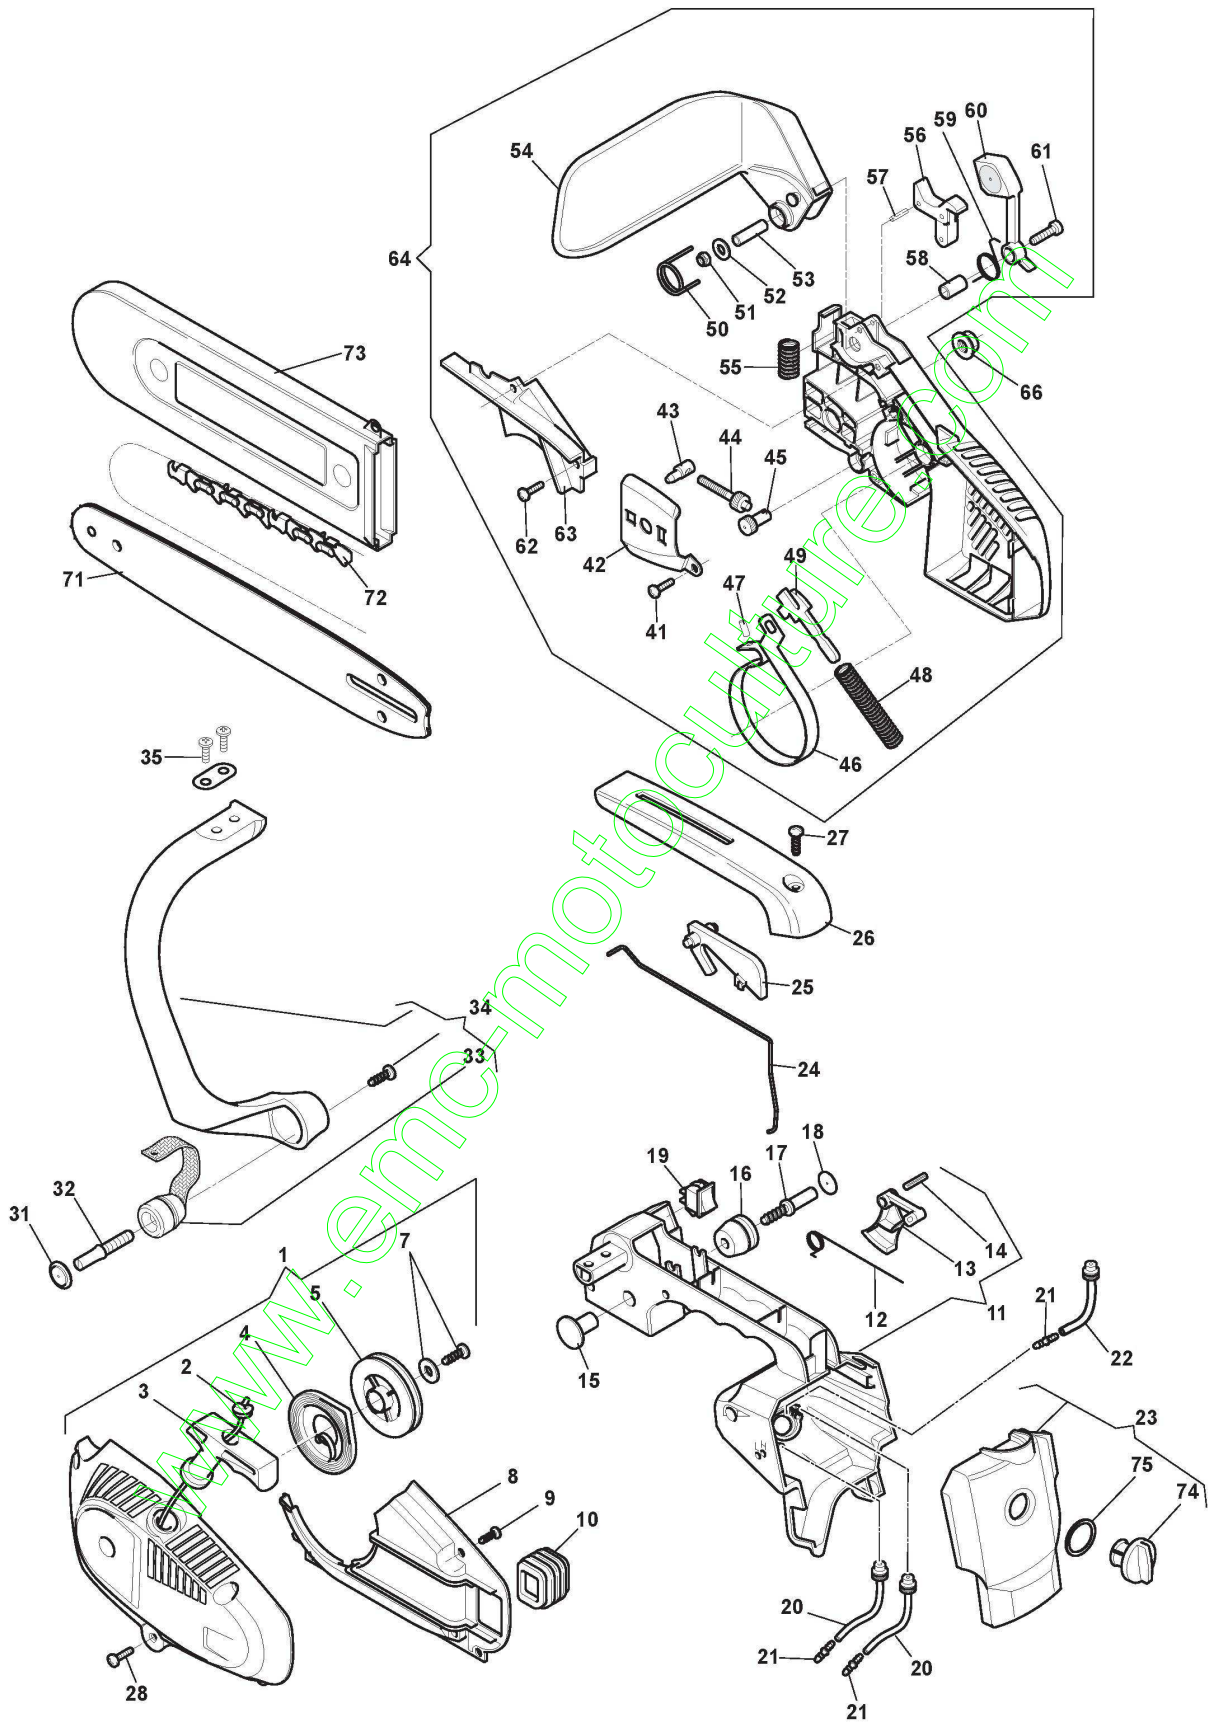

Carter

Réf. N°	Q.té :	Code article	Description	Articles	De	Jusqu'à
1	1	118801169/0	Démarrateur Rouge			
2	1	123234005/0	Câble Démarrage			
3	1	123300013/0	Poignée Démarrage			
4	1	123430594/0	Ressort Démarrage			
5	1	123604011/0	Poulie Démarrage			
7	1	123878087/0	Vis			
8	1	123107504/0	Convoyeur Air			
9	1	123878088/0	Vis			
10	1	123275026/0	Caoutchouc			
11	1	183300023/0	Ens. Poignée			
12	1	123430599/0	Ressort			
13	1	123315095/0	Levier Accélérateur, Jaune			
14	1	123510098/0	Goupille Élastique			
15	1	123790021/0	Bouchon, Noir			
16	1	123275027/0	Caoutchouc Anti-Vibrations			
17	1	123878093/0	Vis			
18	1	123790022/0	Bouchon, Noir			
19	1	123303006/0	Interrupteur			
20	2	123867021/0	Tube			
21	3	123650005/0	Connexion Tube			
22	1	123867022/0	Pipe Mix			
23	1	183090013/0	Couvercle Arriere			
24	1	123835002/0	Tige Accélérateur			
25	1	123315096/0	Levier De Sécurité, Jaune			
26	1	123109579/0	Poignée, Partie Superieure			
27	1	123878008/0	Vis			
28	4	123878008/0	Vis			
31	1	123790022/0	Bouchon, Noir			
32	1	123878093/0	Vis			
33	1	123275027/0	Caoutchouc Anti-Vibrations			
34	1	183105000/0	Main-Courante			
35	1	123657014/0	Rondelle			
41	1	123878088/0	Vis			
42	1	123311010/0	Plaque Base Guide			
43	1	123796008/0	Bloc tendeur de chaîne			
44	1	123878092/0	Vis			
45	1	123510097/0	Pivot			
46	1	123448005/0	Bande Frein			
47	1	123665004/0	Rouleau			
48	1	123430598/0	Ressort Frein			
49	1	123315094/0	Levier Enclenchement Frein			
50	1	123430595/0	Ressort			
51	1	123120009/0	Ecrou			
52	1	123657013/0	Rondelle			
53	1	123044219/0	Douille			
54	1	123455009/0	Protège-Main			
55	1	123430597/0	Ressort			
56	1	183315052/0	Levier Bande Frein