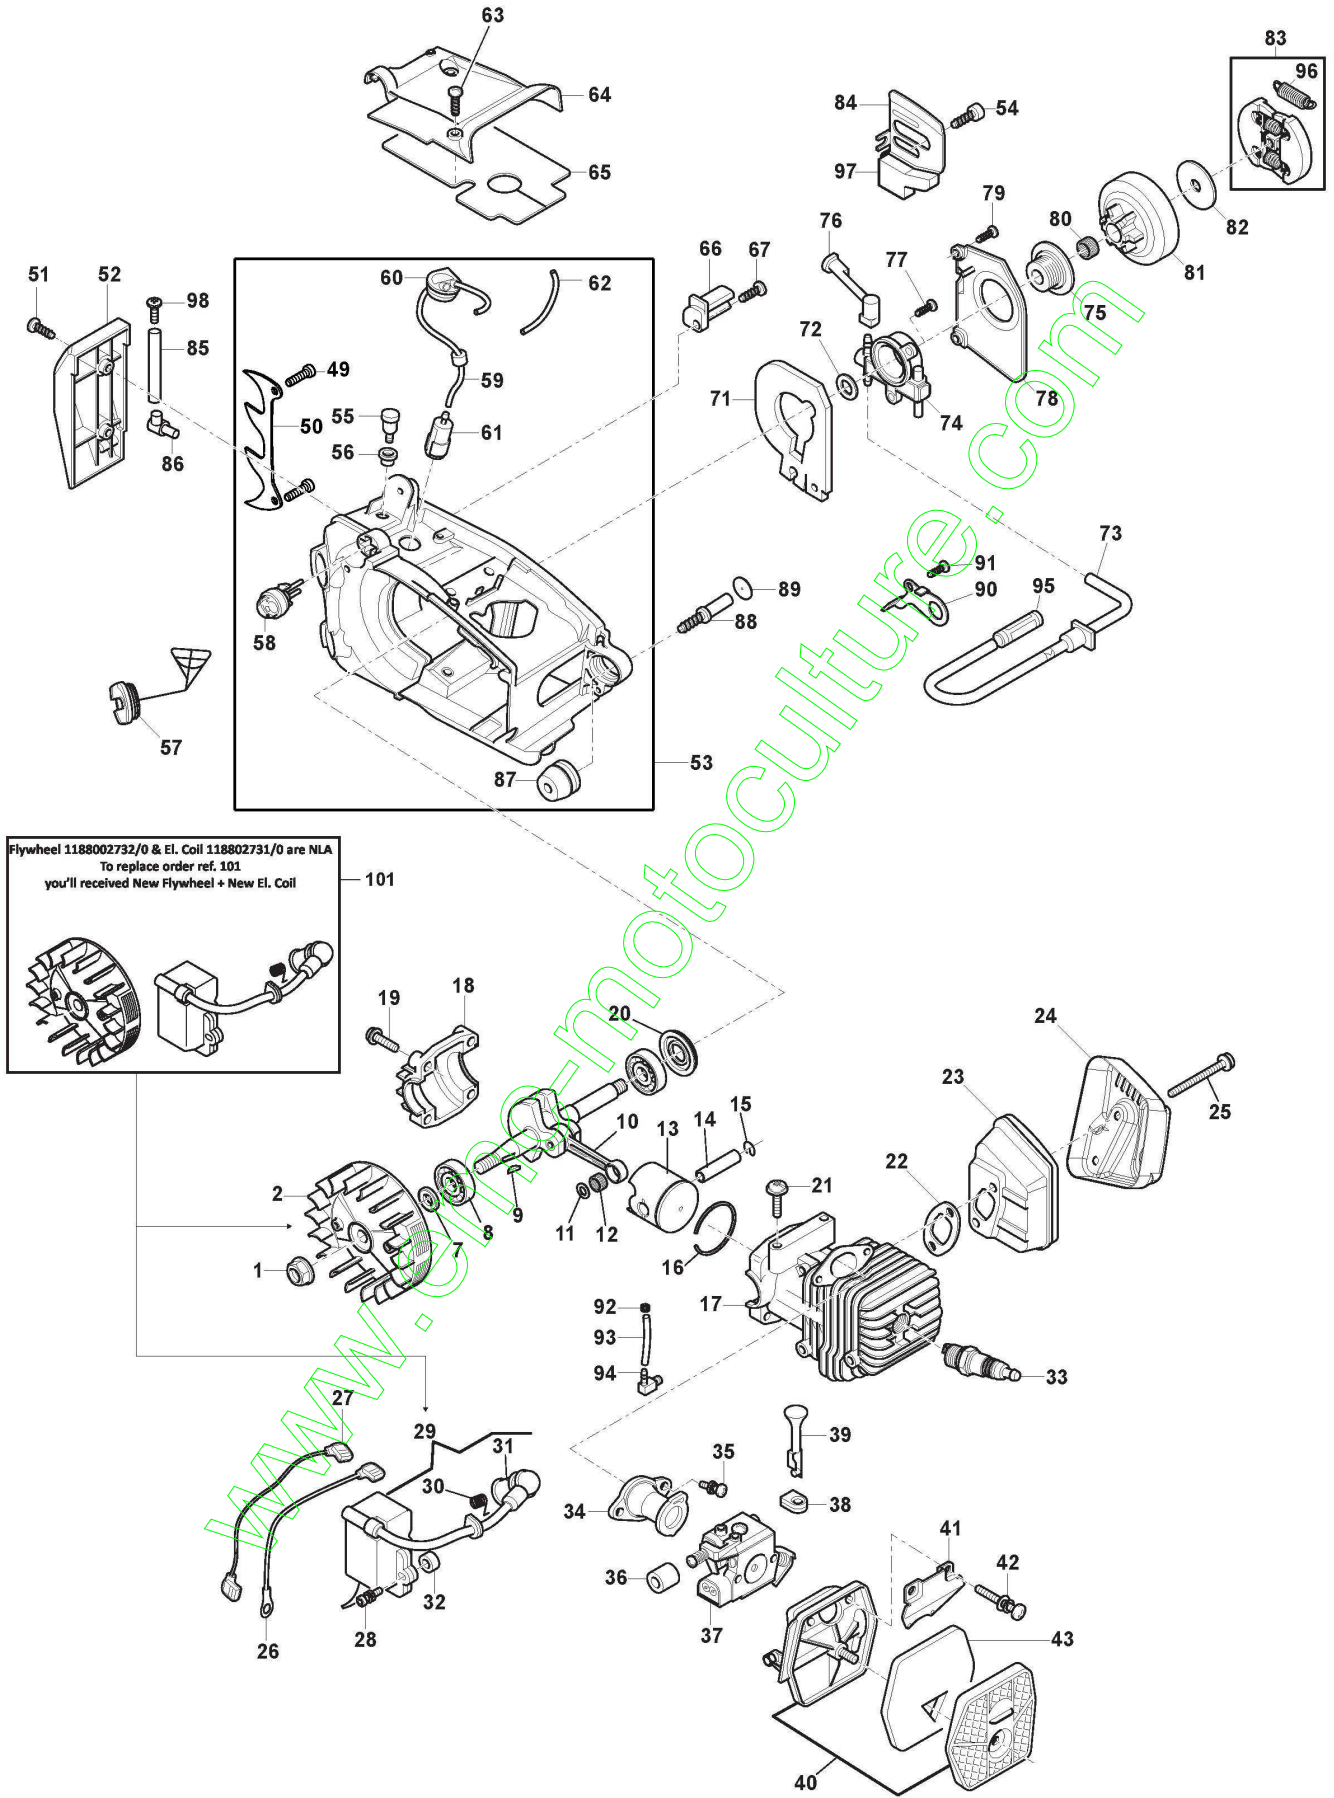

Moteur

Réf. N°	Q.té :	Code article	Description	Articles	De	Jusqu'à
1	1	123120008/0	Ecrou			
2	1	118802732/0	Volant Aimant	Euro-2		To S/N 19AC1CHA
2	1	118805205/0	Ens. Volant	Euro-2	From S/N 19AC1CHA 102285	
7	1	119035162/0	Anneau De Tenue			
8	2	114215219/0	Roulement À Billes			
9	1	123072005/0	Languette Volant			
10	1	123020030/0	Arbre Moteur			
11	2	123652505/0	Rondelle			
12	1	123235008/0	Roulement À Aiguilles			
13	1	123590012/0	Piston			
14	1	123760006/0	Pointeau Piston			
15	2	123202006/0	Circlip Pointeau			
16	1	123204014/0	Collier Élastique			
17	1	118802730/0	Ens.Cylindre	Euro-2		
18	1	123082006/0	Stabilisateur			
19	4	123878076/0	Vis			
20	1	119035163/0	Anneau De Tenue			
21	4	123878081/0	Vis			
22	1	123280067/0	Garniture Silencieux			
23	1	118802733/0	Silencieux	Euro-2		
24	1	118804648/0	Couvercle Silencieux	Euro-2		
25	2	123878078/0	Vis			
26	1	6995210	Câble Masse			
27	1	6995227	Câble Arrêt			
28	2	123878079/0	Vis			
29	1	118802731/0	Bobine Électronique	Euro-2		To S/N 19AC1CHA
29	1	118805204/0	Bobine Électronique	Euro-2	From S/N 19AC1CHA 102285	
30	1	6995022	Borne Fil Bougie			
31	1	6995066	Capuchon Bougie			
32	2	123160063/0	Entretoise			
33	1	3210024	Bougie			
34	1	123073516/0	Collecteur D'Aspiration			
35	2	123878077/0	Vis			
36	1	6995212	Joint d'étanchéité			
37	1	123054034/0	Carburateur			
38	1	123275025/0	Caoutchouc Levier Air			
39	1	123315093/0	Levier Air, Noir			
40	1	183040000/0	Base + Couvercle Pour Filtre À Huile			
41	1	123543002/0	Plaquette			
42	2	123878086/0	Vis			
43	1	123220014/0	Filtre À Air			
49	2	123878122/0	Vis			
50	1	118550596/0	Cliquet			
51	2	123878008/0	Vis			
52	1	118801597/0	Couvercle Avant, Blanc			
53	1	183057007/0	Carter Moteur Jaune	You can use also the Black 118802270/0 but the oil vent valve is not on the front		
54	2	6995187	Vis