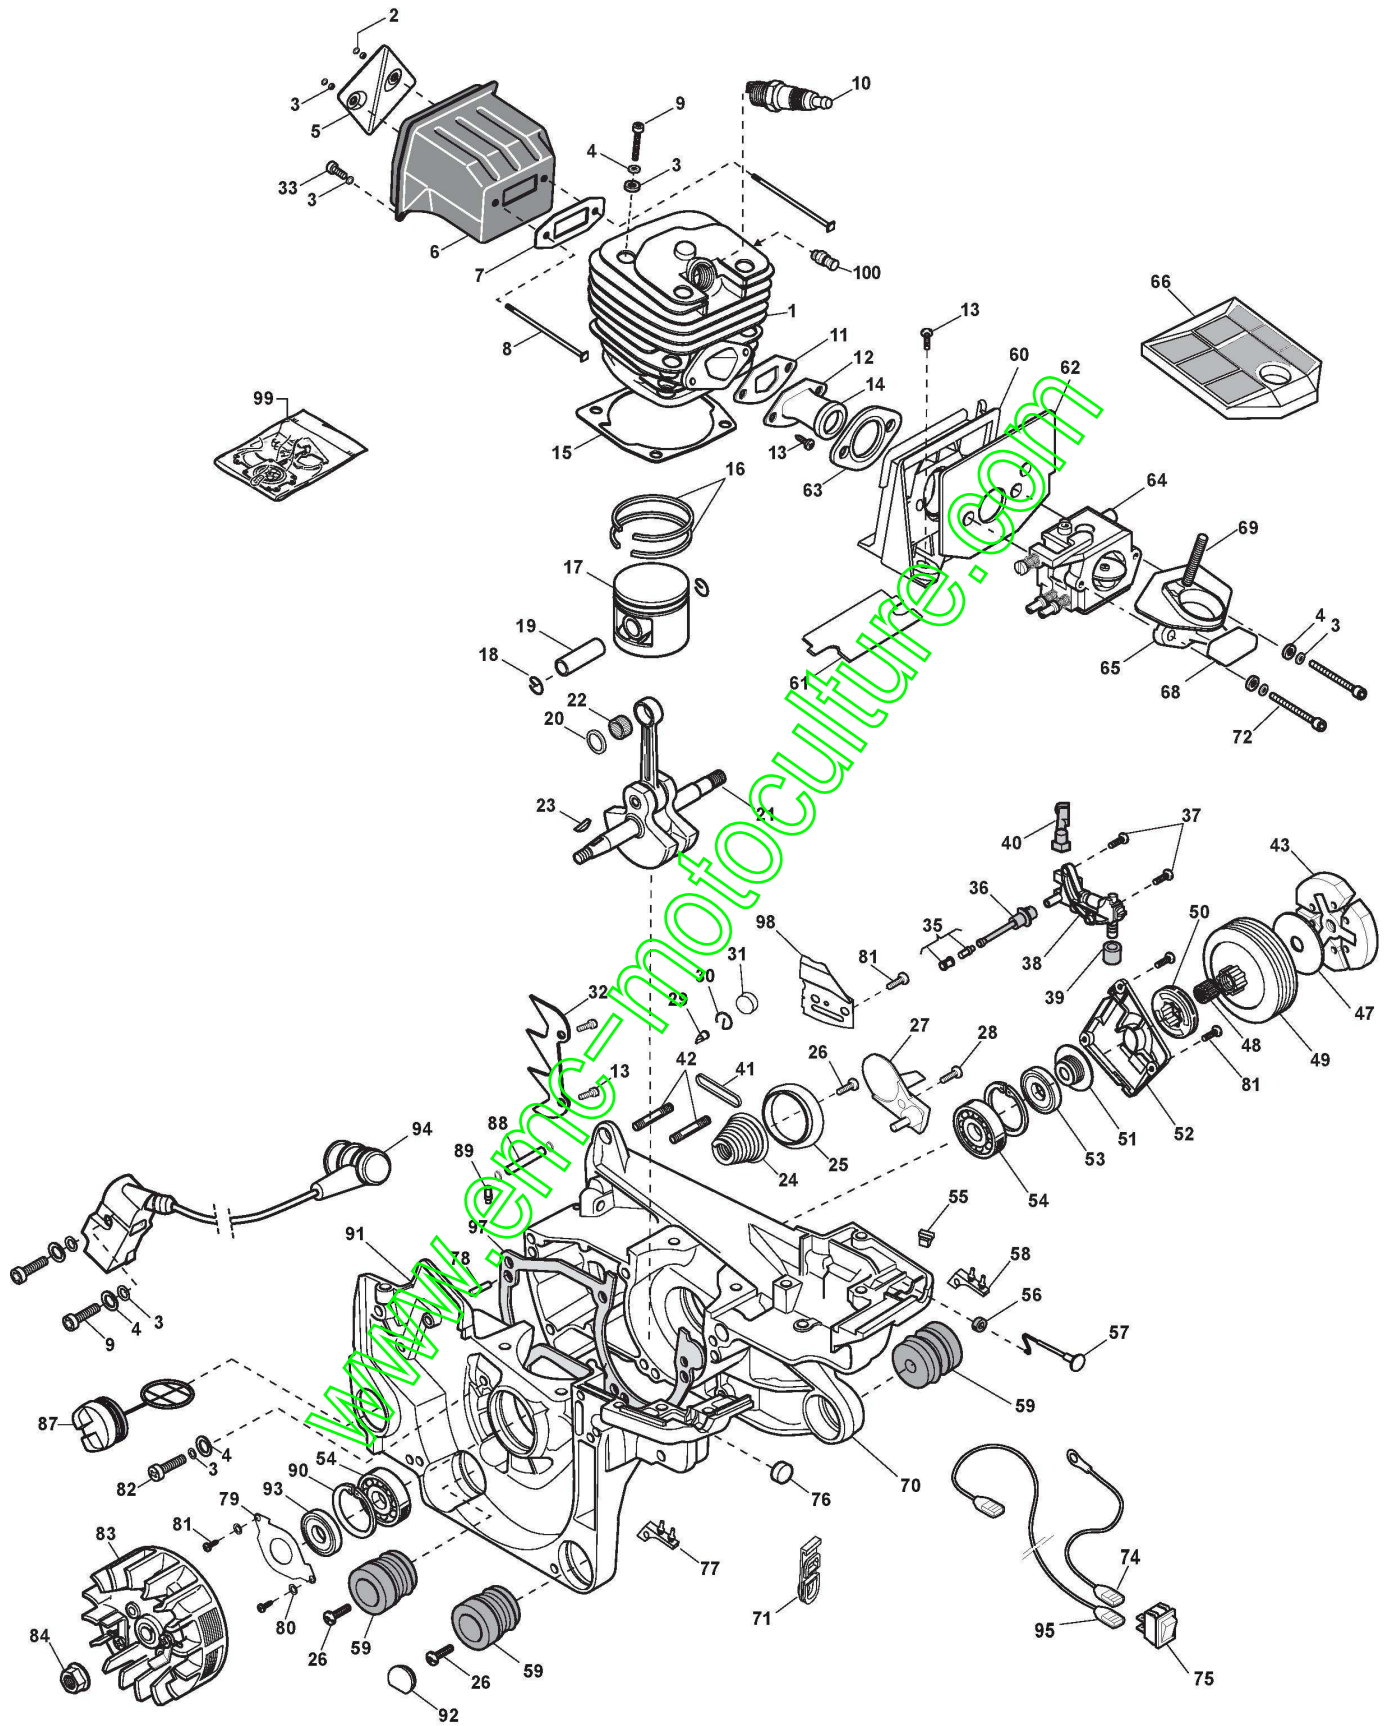

Moteur

Réf. N°	Q.té :	Code article	Description	Articles	De	Jusqu'à
1	1	118804553/0	Ens.Cylindre			
2	2	2432040	Ecrou			
3	15	123657017/0	Rondelle			
4	13	123657013/0	Rondelle			
5	1	118550545/0	Plaque			
6	1	118550546/0	Silencieux			
7	1	118550547/0	Garniture Silencieux			
8	2	118550548/0	Vis			
9	2	2135030	Vis			
10	1	3210024	Bougie			
11	1	118550549/0	Joint Collecteur-Cylindre			
12	1	118550550/0	Collecteur D'Aspiration			
13	4	2135180	Vis			
14	1	118801151/0	Anneau De Tenue			
15	1	118550551/0	Garniture Base Cylindre			
16	2	118550552/0	Collier Élastique			
17	1	118800218/0	Piston			
18	2	118550553/0	Circlip Pointeau			
19	1	118550554/0	Pointeau Piston			
20	2	118550555/0	Roulement À Aiguilles			
21	1	118550556/0	Arbre Moteur			
22	1	118550557/0	Roulement À Aiguilles			
23	1	118800959/0	Clavette			
24	1	118800219/0	Ressort			
25	1	118800220/0	Support			
26	6	118800189/0	Vis			
27	1	118800221/0	Butée Chaîne			
28	1	2135040	Vis			
29	1	118800222/0	Vanne Évent			
30	1	118800223/0	Butée			
31	1	118800224/0	Bouchon			
32	1	118550596/0	Cliquet			
33	5	2135180	Vis			
35	1	118550558/0	Filtre À Huile			
36	1	118550559/0	Tuyau Plongeur Huile			
37	2	123878021/0	Vis			
38	1	118550560/0	Pompe À Huile			
39	1	118801153/0	Garniture Éponge			
40	1	118550561/0	Tuyau Refoul. Huile			
41	1	118801154/0	Guide			
42	2	118550593/0	Vis			
43	1	118550562/0	Ens. Friction			
47	1	118550563/0	Rondelle			
48	1	118550564/0	Roulement À Aiguilles			
49	1	118550565/0	Cloche Embrayage			
50	1	118800620/0	Zahnkettenrad 3/8"	For chain pitch 3/8"		
51	1	118550567/0	Vis Sans Fin			
52	1	118800226/0	Couvercle Pompe À Huile