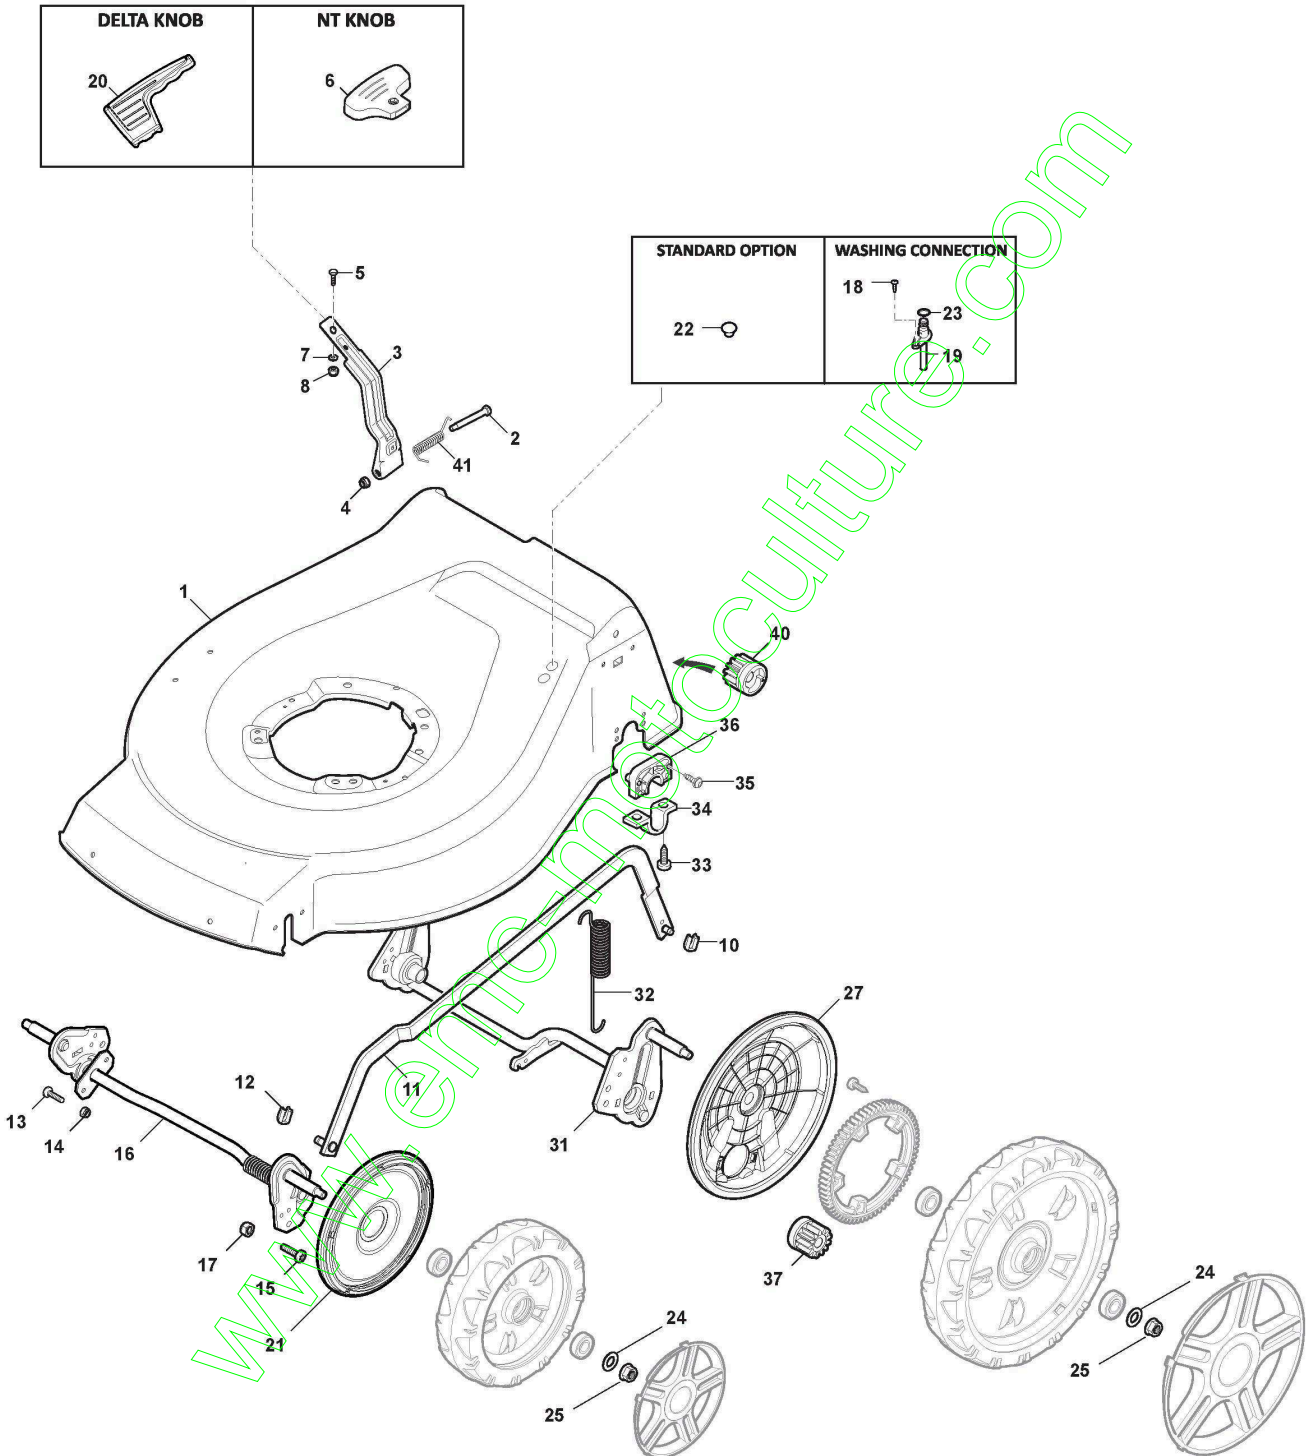

Châssis Et Reglage Hauteur Decoupe

Réf. N°	Q.té :	Code article	Description	Articles	De	Jusqu'à
1	1	381004731/0	Châssis Gris		From 01-Septem ber-2013	
2	1	122534131/0	Pivot			
3	1	381003398/0	Levier, Reglage Hauteur	Galvanized - Black		To 31-August- 2017
3	1	381003399/0	Levier, Reglage Hauteur	Galvanized - White		
4	1	112154510/0	Ecrou			
5	1	112788512/0	Vis			
6	1	322394503/0	Poignée	NT Knob		
7	1	112521310/0	Rondelle			
8	1	112150000/0	Ecrou			
10	1	112436050/0	Plaquette			
11	1	381002030/0	Tige Commande Reglage Hauteur			To 31-August- 2017
11	1	381002037/0	Tige Commande Reglage Hauteur		From	
12	1	112436050/0	Plaquette			
13	3	112727803/0	Vis			
14	3	112154510/0	Ecrou			
15	1	112727801/0	Vis			
16	1	381002883/1	Axe Roues Avant			To 31-August- 2017
16	1	381302805/1	Axe Roues Avant		From	
17	1	112154510/0	Ecrou			
18	1	112728450/0	Vis		From	
19	1	322034002/0	Attaque Lavage		From	
20	1	322394522/0	Poignée	Delta Knob	From 01-Septem ber-2011	
21	2	322600145/0	Protection Roue	As Optional		
22	1	322820077/1	Bouchon			
23	1	119035000/0	Joint Or			
24	4	112521350/0	Rondelle			
25	4	112155000/0	Ecrou			
27	2	322600208/0	Protection Roue			
31	1	381302835/0	Axe Roues Arriere			To 31-August- 2012
31	1	381302835/1	Axe Roues Arriere		From	
31	1	381302837/1	Axe Roues Arriere		From	
32	1	122450460/0	Ressort		From 01-Septem ber-2017	
33	4	112728697/0	Vis			
34	2	322545152/0	Plaquette			
35	4	112728697/0	Vis			
36	2	322785304/1	Support			
37	1	122570134/0	Pignon Gauche			
40	1	122570133/0	Pignon Droit			
41	1	122446192/0	Ressort