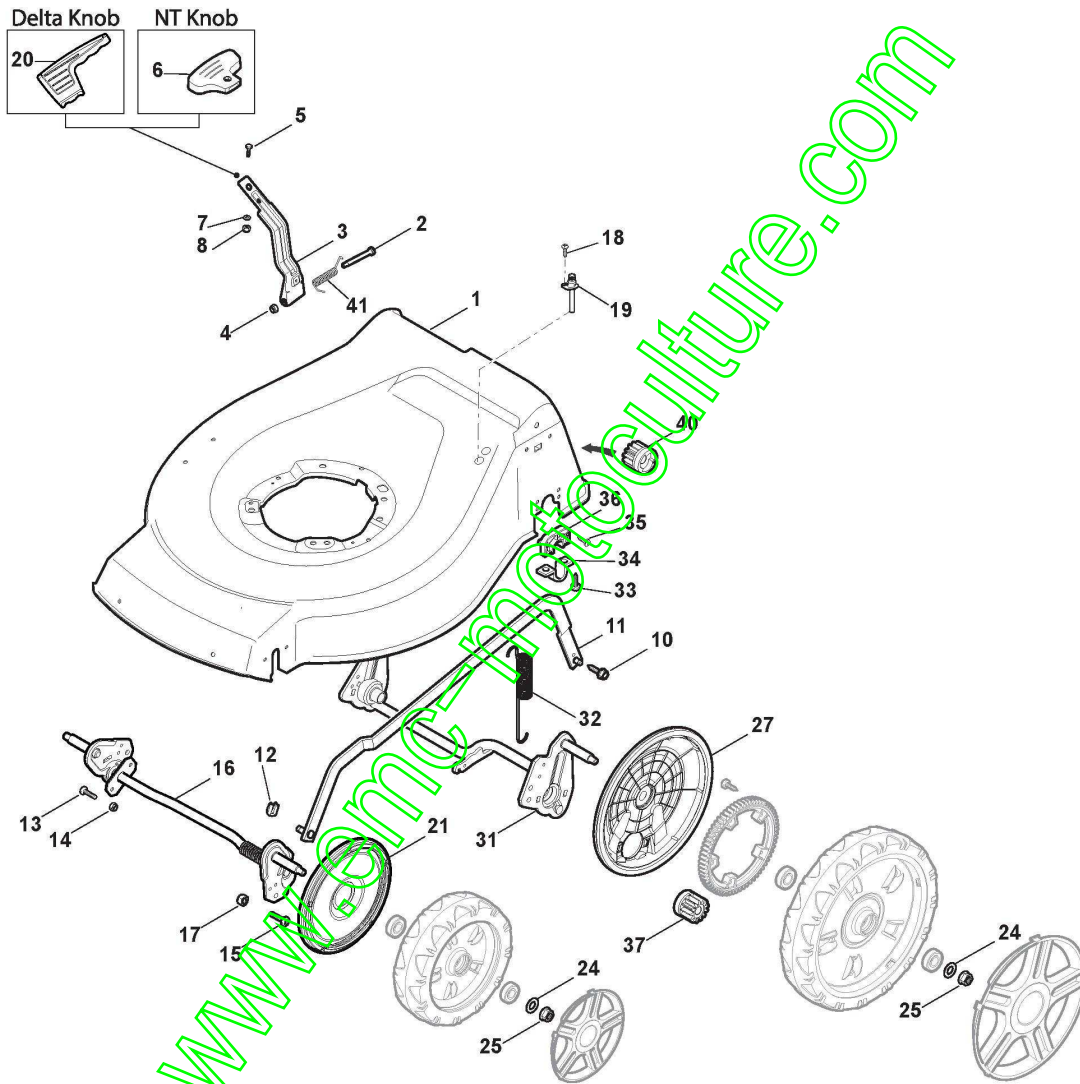

Châssis Et Reglage Hauteur Decoupe

Réf. N°	Q.té :	Code article	Description	Articles	De	Jusqu'à
1	1	381003978/0	Châssis Gris	To 31-August-2011		
1	1	381004732/0	Châssis Gris	From 01-September-2013		
2	1	122534131/0	Pivot			
3	1	381003398/0	Levier, Reglage Hauteur	Galvanized - Black;To 31-August-2017		
3	1	381003399/0	Levier, Reglage Hauteur	Galvanized - White		
4	1	112154510/0	Ecrou			
5	1	112788512/0	Vis			
6	1	322394503/0	Poignée	NT Knob		
7	1	112521310/0	Rondelle			
8	1	112150000/0	Ecrou			
10	1	122943013/0	Vis			
11	1	381002032/0	Tige Commande Reglage Hauteur	To 31-August-2017		
11	1	381002038/0	Tige Commande Reglage Hauteur	From 01-September-2017		
12	1	112436051/0	Plaquette			
13	3	112727803/0	Vis			
14	3	112154510/0	Ecrou			
15	1	112727801/0	Vis			
16	1	381002887/1	Axe Roues Avant	To 31-August-2017		
16	1	381302923/0	Axe Roues Avant	From 01-September-2017		
17	1	112154510/0	Ecrou			
18	1	112728450/0	Vis	From 01-September-2011		
19	1	322034002/0	Attaque Lavage	From 01-September-2011		
20	1	322394522/0	Poignée	Delta Knob		
21	2	322600145/0	Protection Roue			
24	4	112521350/0	Rondelle			
25	4	112155000/0	Ecrou			
27	2	322600208/0	Protection Roue			
31	1	381302835/0	Axe Roues Arriere	To 31-August-2012		
31	1	381302835/1	Axe Roues Arriere	From 01-September-2012 To 31-August-2017		
31	1	381302837/1	Axe Roues Arriere	From 01-September-2017		
32	1	122450460/0	Ressort			
33	4	112728697/0	Vis			
34	2	322545152/0	Plaquette			
35	4	112728697/0	Vis			
36	2	322785304/1	Support			
37	1	122570134/0	Pignon Gauche			
40	1	122570133/0	Pignon Droit			
41	1	122446192/0	Ressort