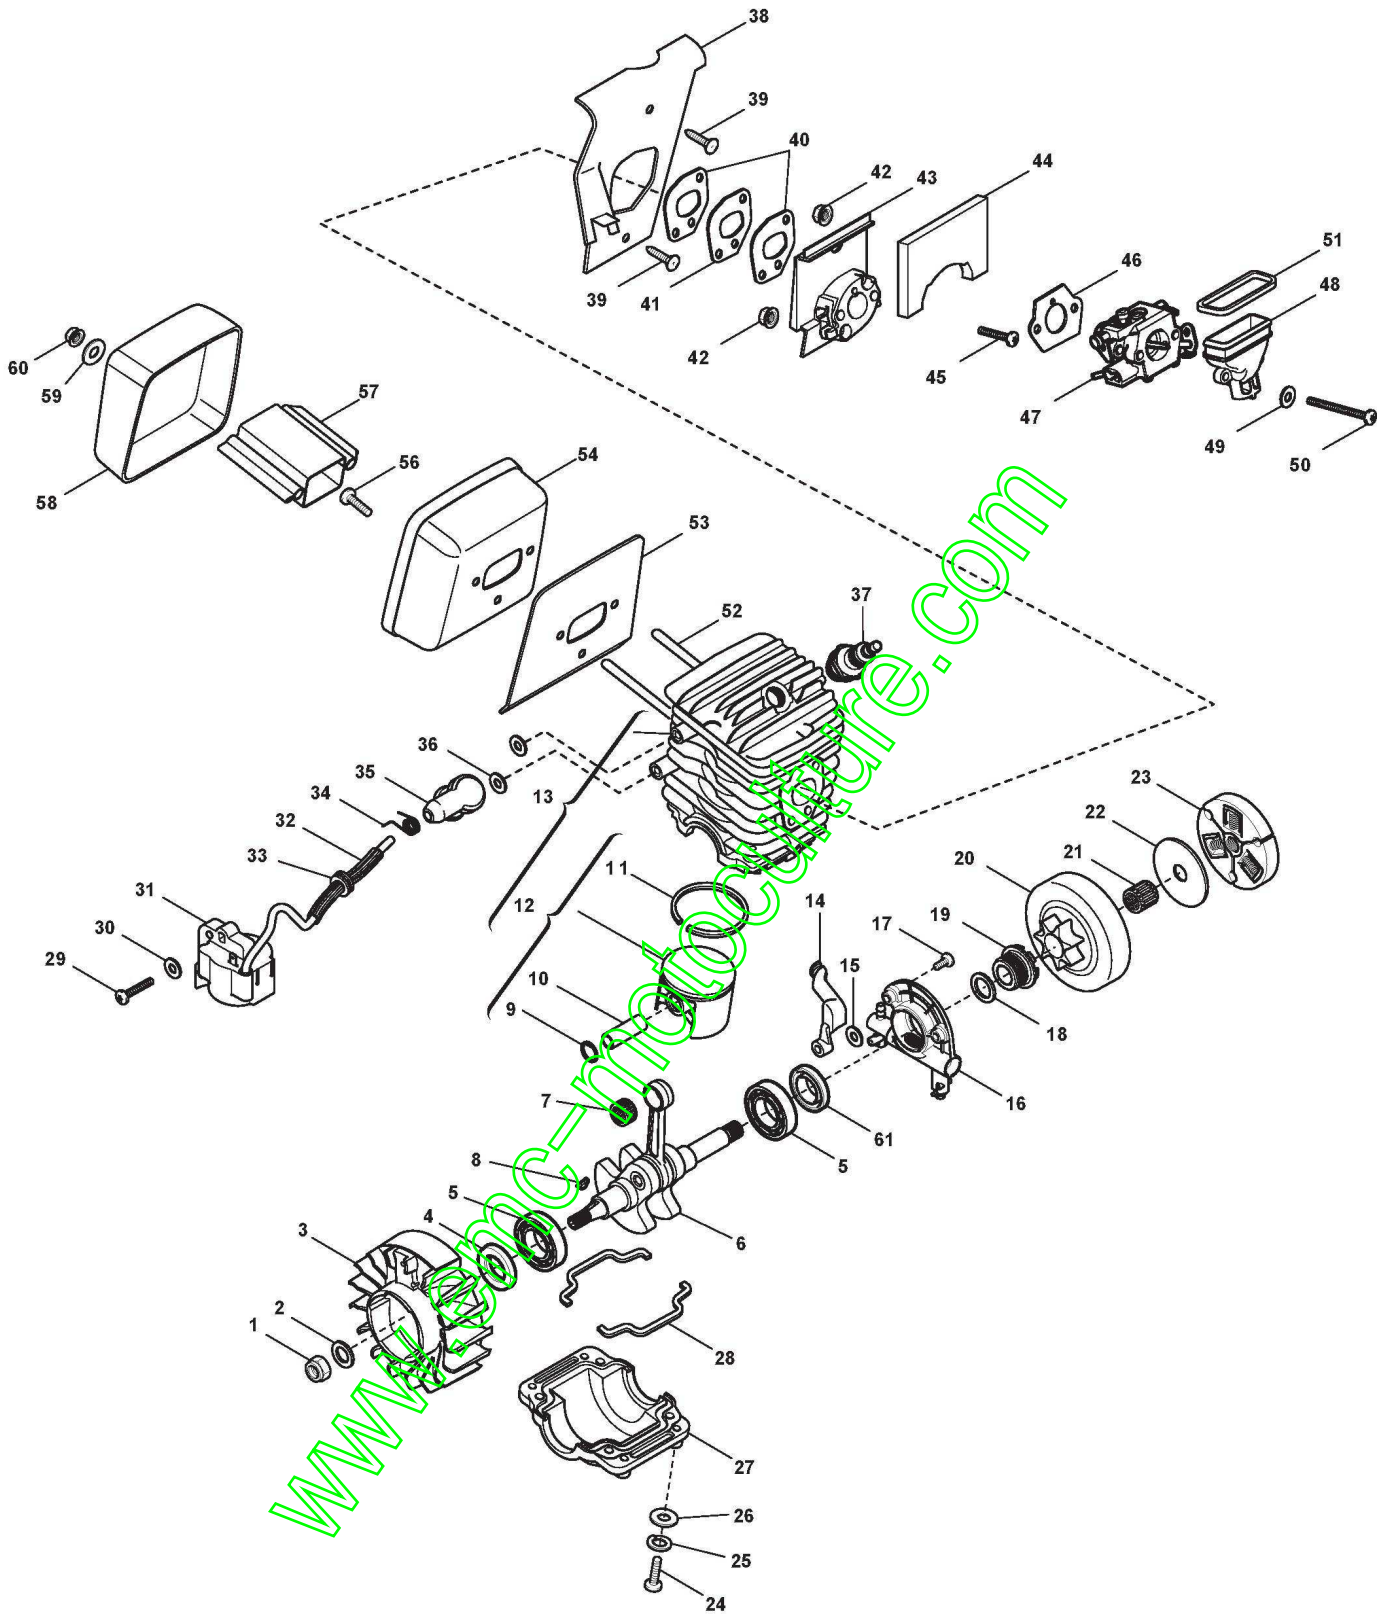

Moteur

Réf. N°	Q.té :	Code article	Description	Articles	De	Jusqu'à
1	1	2432050	Ecrou			
2	1	2312080	Rondelle			
3	1	3L4541210/1	Volant Aimant		From	
3	1	4541210	Volant Aimant		01-Septem	To
4	1	119035151/0	Joint Or		ber-2005	
5	2	3112040	Roulement À Billes			
6	1	323020006/0	Arbre Moteur			
7	1	3114190	Roulement À Aiguilles			
8	1	3151010	Languette Volant			
9	2	3356020	Circlip Pointeau			
10	1	3158010	Pointeau Piston			
11	1	123204000/0	Collier Élastique Ø 44			
12	1	383590001/0	Ens.Piston			
13	1	383070001/0	Cylindre Piston			
14	1	323275001/0	Caoutchouc			
15	1	2312090	Rondelle			
16	1	383594500/0	Pompe À Hulle			
17	2	112728220/0	Vis			
18	1	123657000/0	Rondelle			
19	1	323878000/0	Vis			
20	1	383050001/0	Cloche Embrayage			
21	1	3114070	Roulement À Aiguilles			
22	1	323657001/1	Rondelle			
23	1	383215000/0	Ens. Friction			
24	4	2135060	Vis			
25	4	2330020	Rondelle			
26	4	2312090	Rondelle			
27	1	323082000/0	Stabilisateur			
28	2	323280000/0	Joint d'étanchéité			
29	2	2132550	Vis			
30	2	2321150	Rondelle			
31	1	123044000/0	Bobine Électronique			
32	1	3782470	Gaine Câbles			
33	1	3745130	Caoutchouc Passe-Câble			
34	1	3657050	Ressort Fixation Bougie			
35	1	3748880	Capuchon Bougie			
36	2	2317110	Rondelle			
37	1	3210024	Bougie			
38	1	323107500/0	Convoyeur Air			
39	2	112728220/0	Vis			
40	2	123280003/0	Garniture Coll.-Cylin.			
41	1	123160050/0	Blocage Thermique			
42	2	2670290	Ecrou			
43	1	323073500/0	Collecteur D'Aspiration			
44	1	323725000/0	Separateur Isol. Eponge			
45	2	2135050	Vis			
46	1	123280004/0	Joint d'étanchéité			
47	1	123054001/3	Carburateur