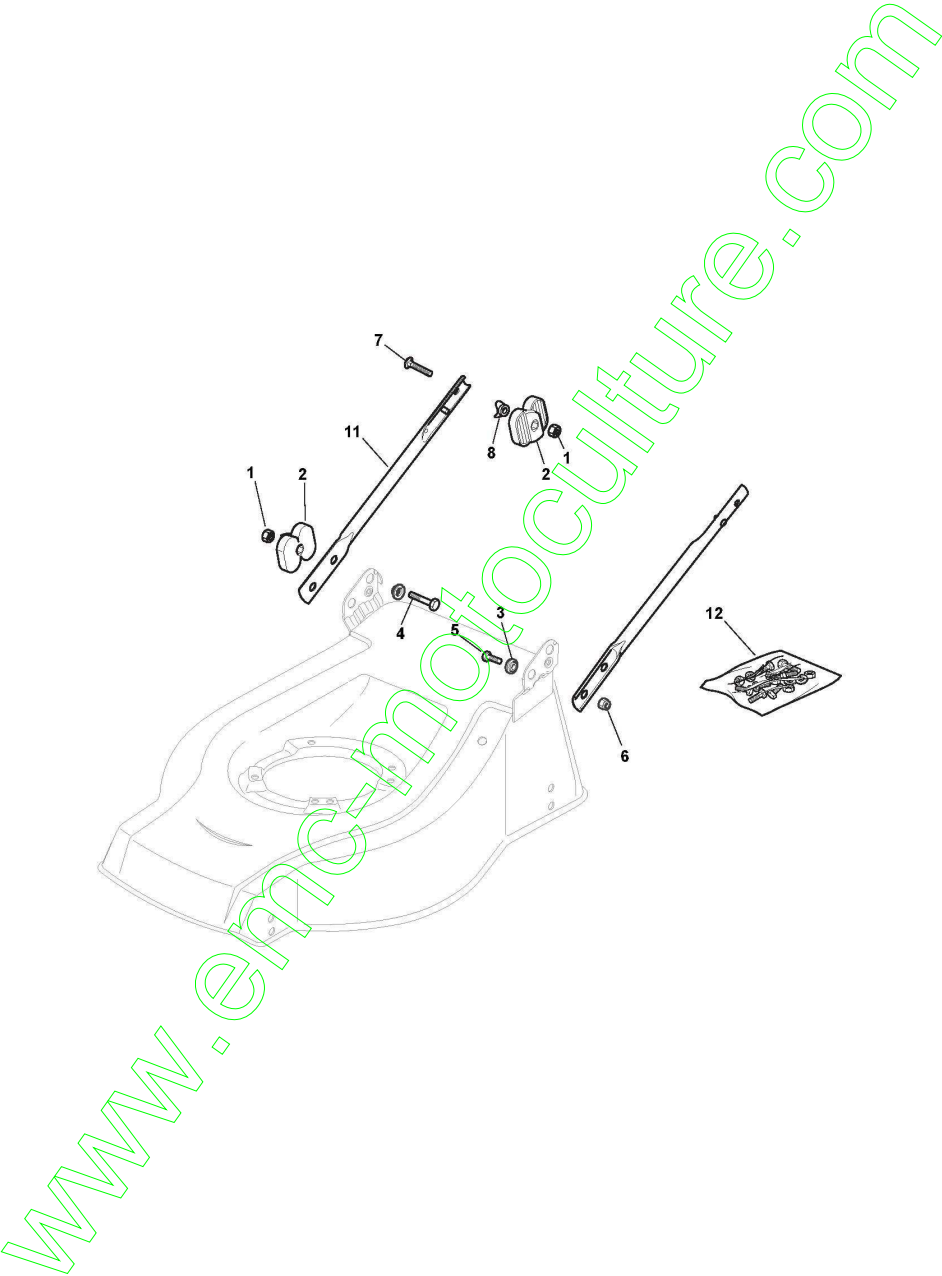

Mancheron, Partie Inferieure

Réf. N°	Q.té :	Code article	Description	Articles	De	Jusqu'à
1	4	112293202/0	Ecrou			
2	4	122399803/0	Poignée			
3	4	322041955/0	Douille			
4	2	112793700/0	Vis			
5	2	112792610/0	Vis			
6	2	112155000/0	Ecrou			
7	2	112819125/0	Vis			
8	2	122680006/1	Rondelle			
11	2	381006973/0	Mancheron, Partie Inferieure			
12	1	381008633/0	Dotation Visserie			

www.emc-motoculture.com