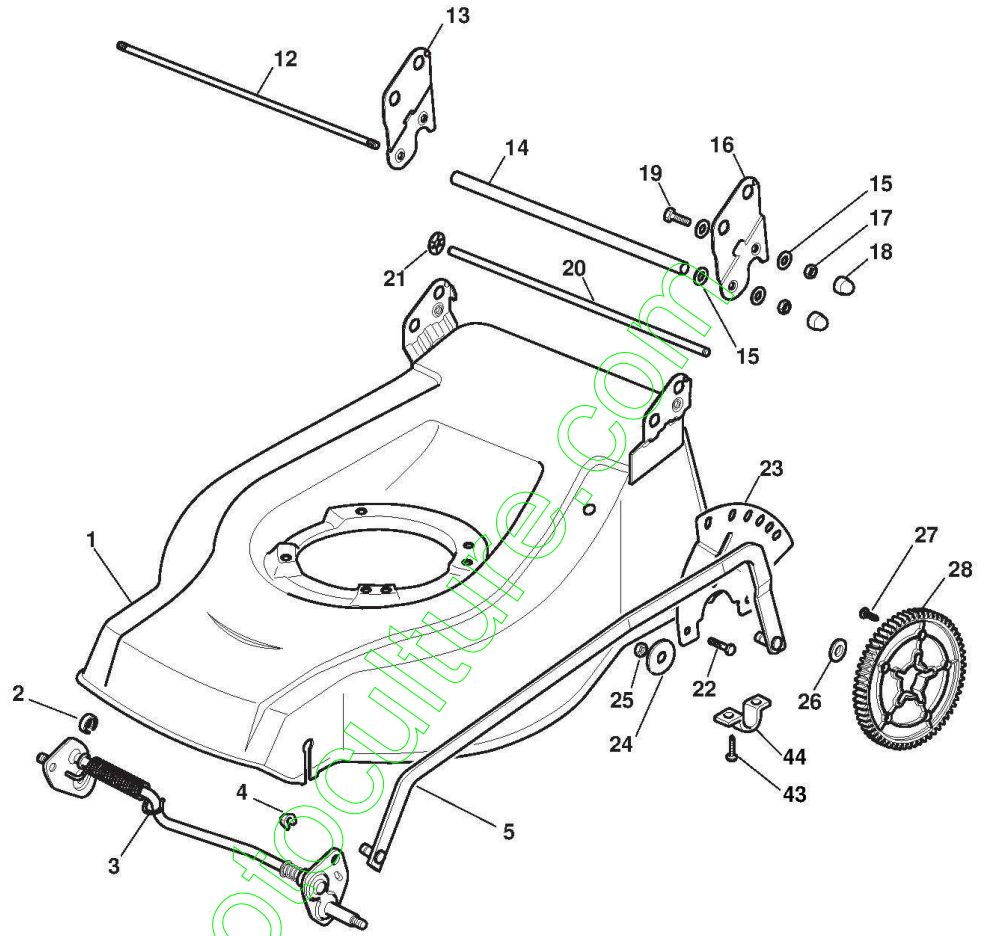

ST. S.P.A.

BG6053TRB/GR (2008)

291537128/BRI

Spare parts list
Reservdelar
Repuestos
Ersatzteile
Pièces détachées
Reserve onderdelen
Catalogo ricambi

www.emc-motoculture.com

- Use ST. S.p.A. Genuine Spare Parts specified in the parts list for repair and/or replacement.
- The contents described in the parts list may change due to improvement.
- The drawings of the spare parts are only indicative And might Not represent the part in question exactly.
- The indications "right" - "left" - "front" - "rear" refer to the position of the operator when using the machine.
- When placing orders of parts for repair And/Or replacement, make sure that the illustrated parts list is the one applying to the machine's year of manufacture, as shown on the identification plate attached to the machine.

www.emc-motocycle.com

Châssis Et Reglage Hauteur Decoupe

Réf. N°	Q.té :	Code article	Description	Articles	De	Jusqu'à
1	1	381002356/1	Châssis Rouge			
2	2	122171002/0	Entretoise			
3	1	381002859/0	Axe Roues Avant			
4	2	112436051/0	Plaquette			
5	1	381002017/0	Tige Commande Reglage Hauteur			
12	1	122517702/0	Pivot			To
12	1	122517702/1	Point D'Appui Parepierres		From 01-Septem ber-2007	
13	1	322778427/0	Bride Droit			
14	1	322869717/0	Entretoise			
15	8	122671653/0	Rondelle			
16	1	322778429/0	Bride Gauche			
17	4	112155000/0	Ecrou			
18	4	118203854/0	Capot			
19	2	112793301/0	Vis			
20	1	122517860/0	Pivot			
21	2	112604899/0	Fixateur A Couronne			
22	3	112792611/0	Vis			
23	1	322735579/1	Secteur Reglage Hauteur			
24	3	112523060/0	Rondelle			
25	3	112155000/0	Ecrou			
26	2	122675100/0	Rondelle			
27	6	112728691/0	Vis		From	To 31-August- 2009
28	2	322120110/0	Couronne			
43	4	112731350/0	Vis			
44	2	322545152/0	Plaquette			