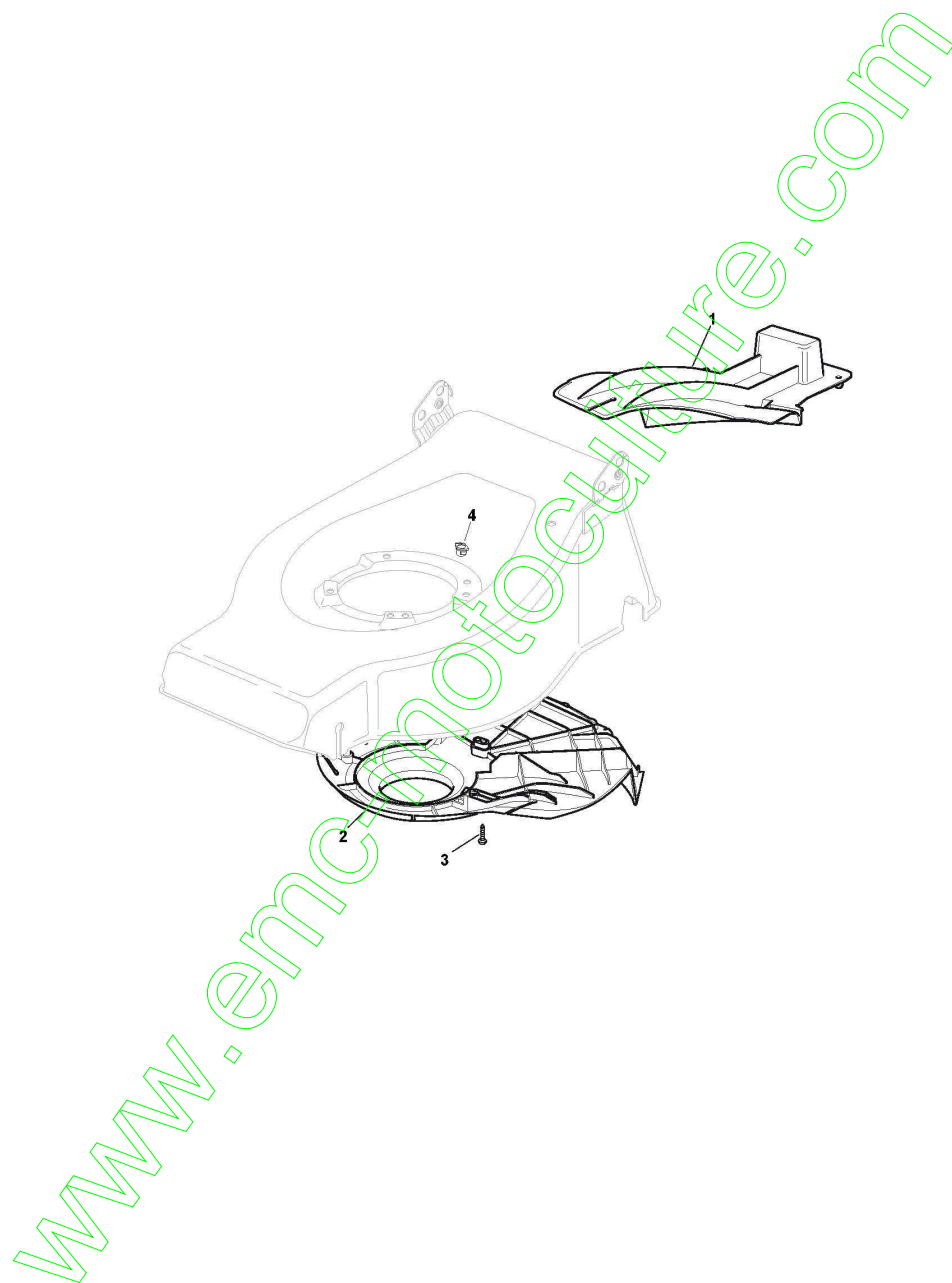

Protection Courroie

Réf. N°	Q.té :	Code article	Description	Articles	De	Jusqu'à
1	1	122140222/0	Deflecteur			
2	1	122060197/0	Protection Courroie			To
2	1	322060197/1	Protection Courroie		From	To
2	1	322060197/2	Protection Courroie		01-Septem	31-August-
2	1	322060197/3	Protection Courroie		ber-2006	2008
3	3	112727791/0	Vis		From	To
3	3	112728530/0	Vis		01-Septem	ber-2011
4	1	322291150/0	Insert De Caoutchouc		From	To
					01-Septem	ber-2004

www.emc-motoculture.com