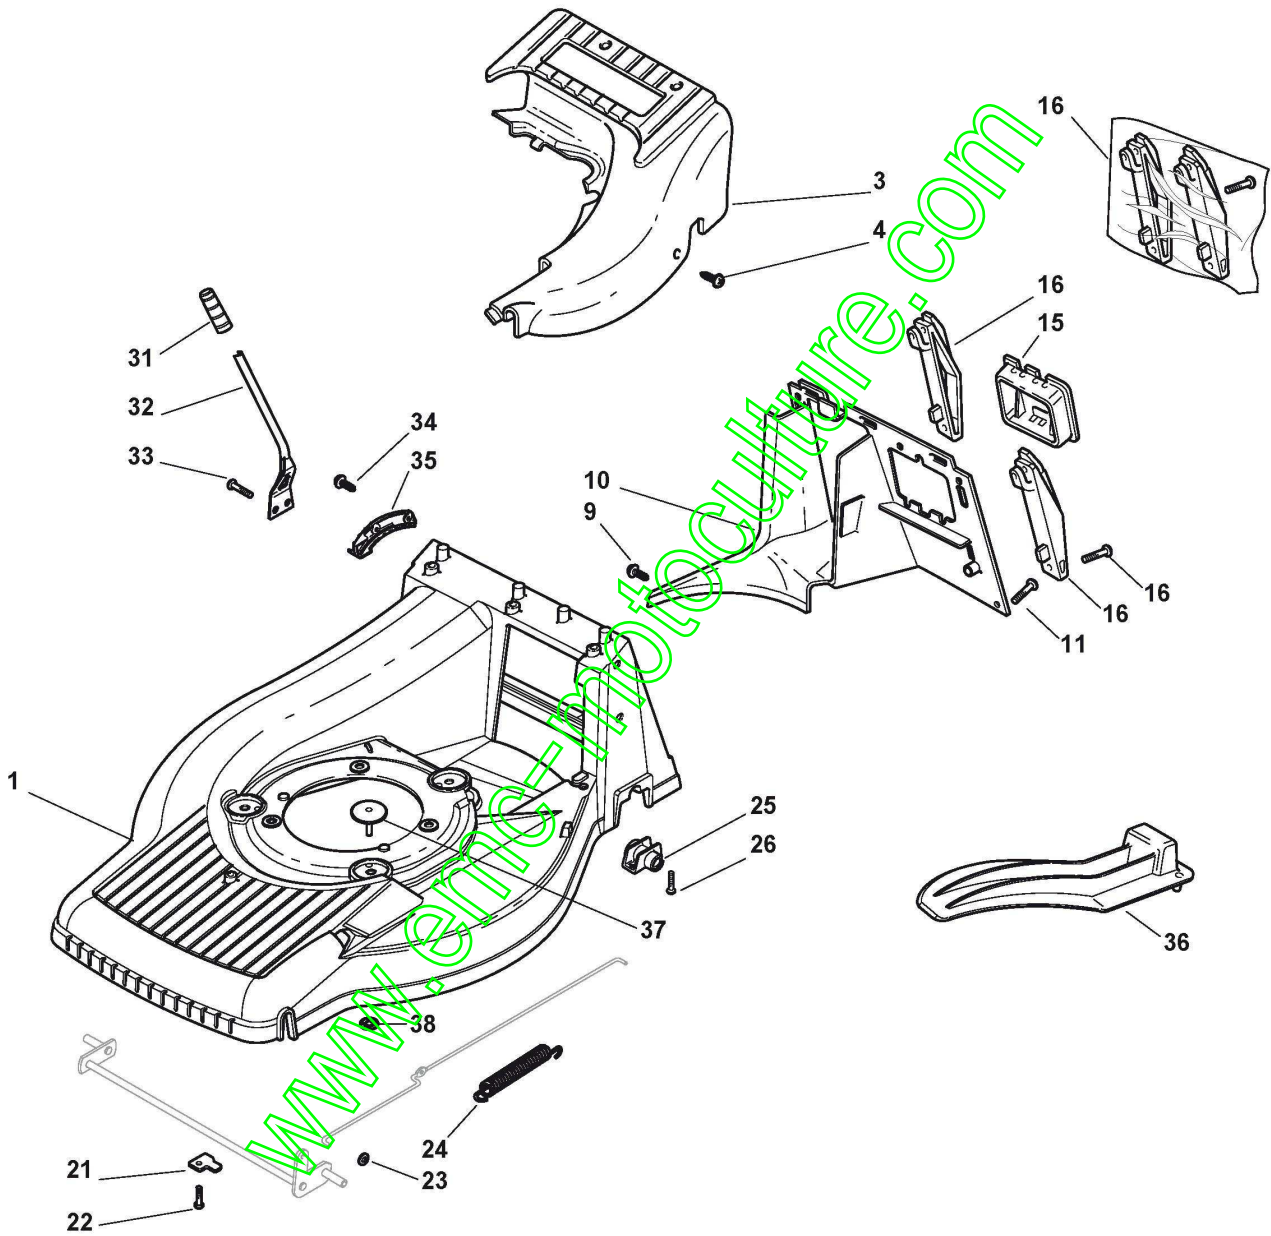

ST. S.P.A.

BGA 5555 TREHM (2009)

292552238/BRI

Spare parts list
Reservdelar
Repuestos
Ersatzteile
Pièces détachées
Reserve onderdelen
Catalogo ricambi

www.emc-motoculture.com

- Use ST. S.p.A. Genuine Spare Parts specified in the parts list for repair and/or replacement.
- The contents described in the parts list may change due to improvement.
- The drawings of the spare parts are only indicative And might Not represent the part in question exactly.
- The indications "right" - "left" - "front" - "rear" refer to the position of the operator when using the machine.
- When placing orders of parts for repair And/Or replacement, make sure that the illustrated parts list is the one applying to the machine's year of manufacture, as shown on the identification plate attached to the machine.

Châssis Et Reglage Hauteur Decoupe

Réf. N°	Q.té :	Code article	Description	Articles	De	Jusqu'à
1	1	381002660/0	Châssis Jaune			To
1	1	381004738/0	Châssis Gris		From	31-August-2013
3	1	322060156/0	Protection, Jaune			
4	3	112728300/0	Vis			
9	1	112728300/0	Vis			
10	1	322108277/0	Ens. Convoyeur Arriere			
11	3	112735664/0	Vis			
15	1	322109531/0	Couvercle de Batterie			
16	1	381008658/0	Dotation Support			To
16	1	381008658/1	Dotation Support		From	31-August-2006
21	2	322545160/0	Plaquette			
22	2	112735664/0	Vis			
23	2	112604898/0	Fixateur A Couronne			
24	1	122446181/0	Ressort			
25	2	322785153/0	Support Groupe Traction			
26	4	112735664/0	Vis			
31	1	322399808/0	Poignée			
32	1	322321515/0	Levier, Reglage Hauteur			
33	2	112735661/0	Vis			
34	2	112728300/0	Vis			
35	1	322735563/0	Secteur Reglage Hauteur			
36	1	322140232/0	Deflecteur			
37	1	322820057/0	Bouchon			
38	1	112604899/0	Fixateur A Couronne			