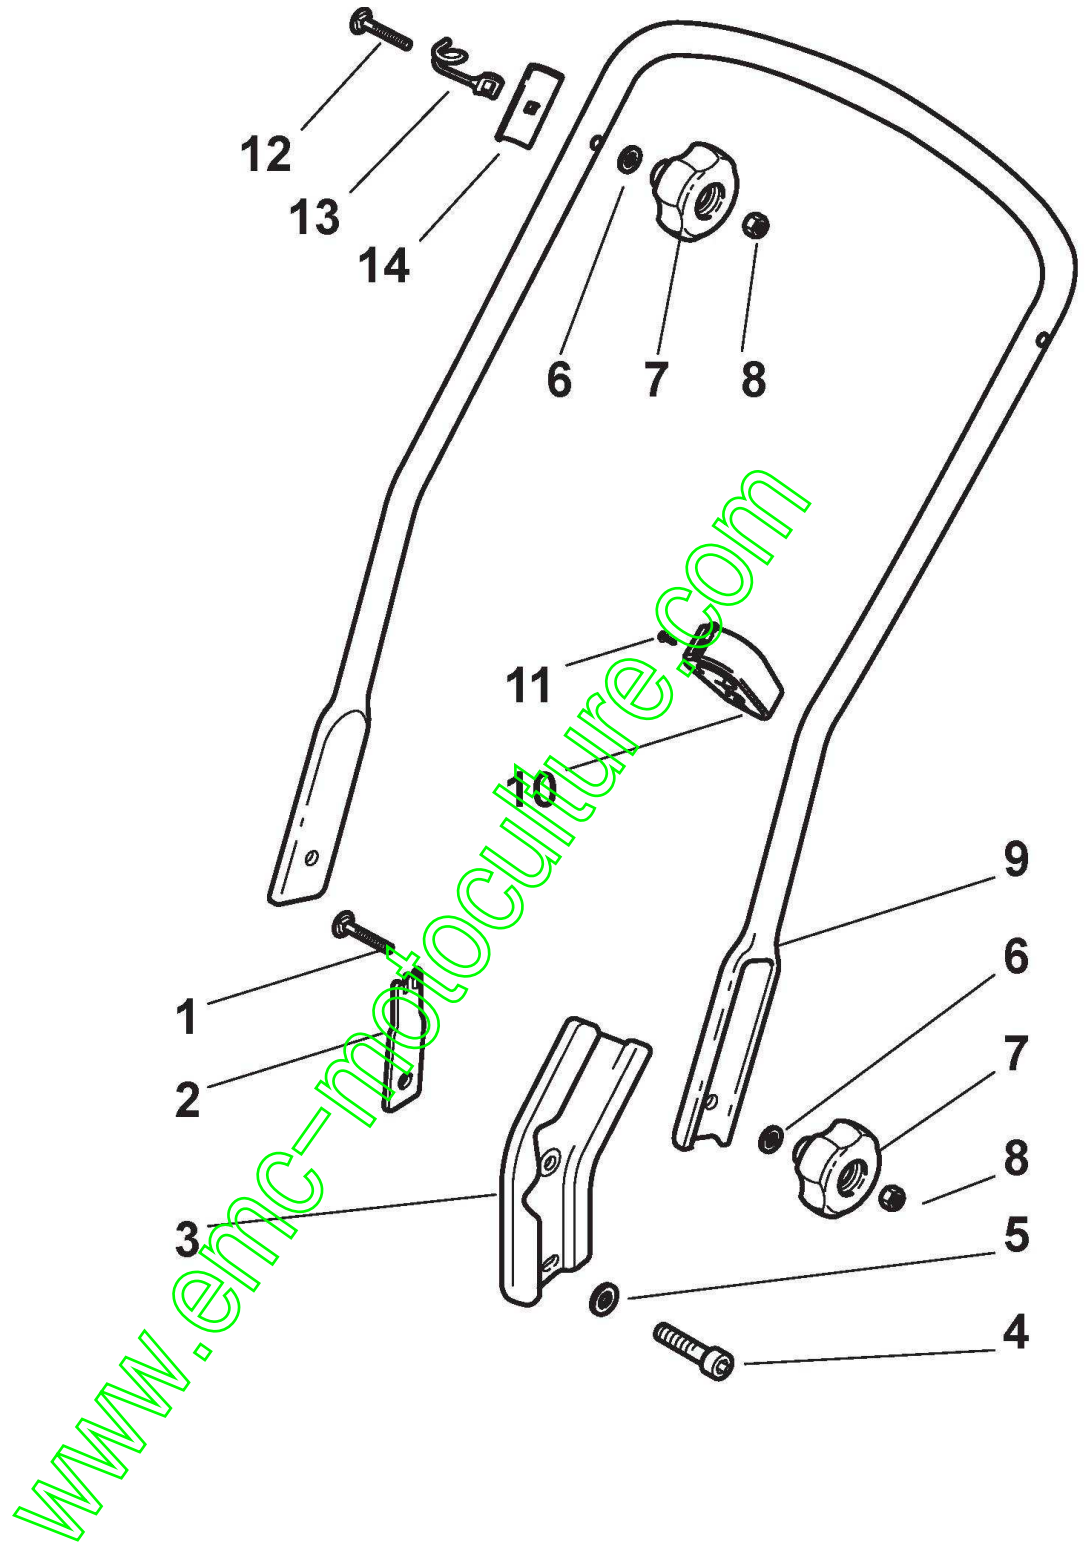

ST. S.P.A.

BGA 5555 TREHM (2009)

292552238/BRI

Spare parts list
Reservdelar
Repuestos
Ersatzteile
Pièces détachées
Reserve onderdelen
Catalogo ricambi

www.emc-motoculture.com

- Use ST. S.p.A. Genuine Spare Parts specified in the parts list for repair and/or replacement.
- The contents described in the parts list may change due to improvement.
- The drawings of the spare parts are only indicative And might Not represent the part in question exactly.
- The indications "right" - "left" - "front" - "rear" refer to the position of the operator when using the machine.
- When placing orders of parts for repair And/Or replacement, make sure that the illustrated parts list is the one applying to the machine's year of manufacture, as shown on the identification plate attached to the machine.

www.emc-motoculture.com

Mancheron, Partie Inferieure

Réf. N°	Q.té :	Code article	Description	Articles	De	Jusqu'à
1	2	112820655/0	Vis			
2	1	322551635/0	Plaquette Fixage Mancheron			
3	2	322778405/0	Support			
4	2	112760515/0	Vis			
5	2	112521350/0	Rondelle			
6	4	112521350/0	Rondelle			
7	4	322399810/0	Poignée Noir			
8	4	112361005/0	Ecrou			
10	1	322192001/0	Collier			
11	1	112728691/0	Vis			
12	2	112820655/0	Vis			
13	1	122430311/0	Ressort			
14	2	322545137/0	Mancheron, Partie Superieure			