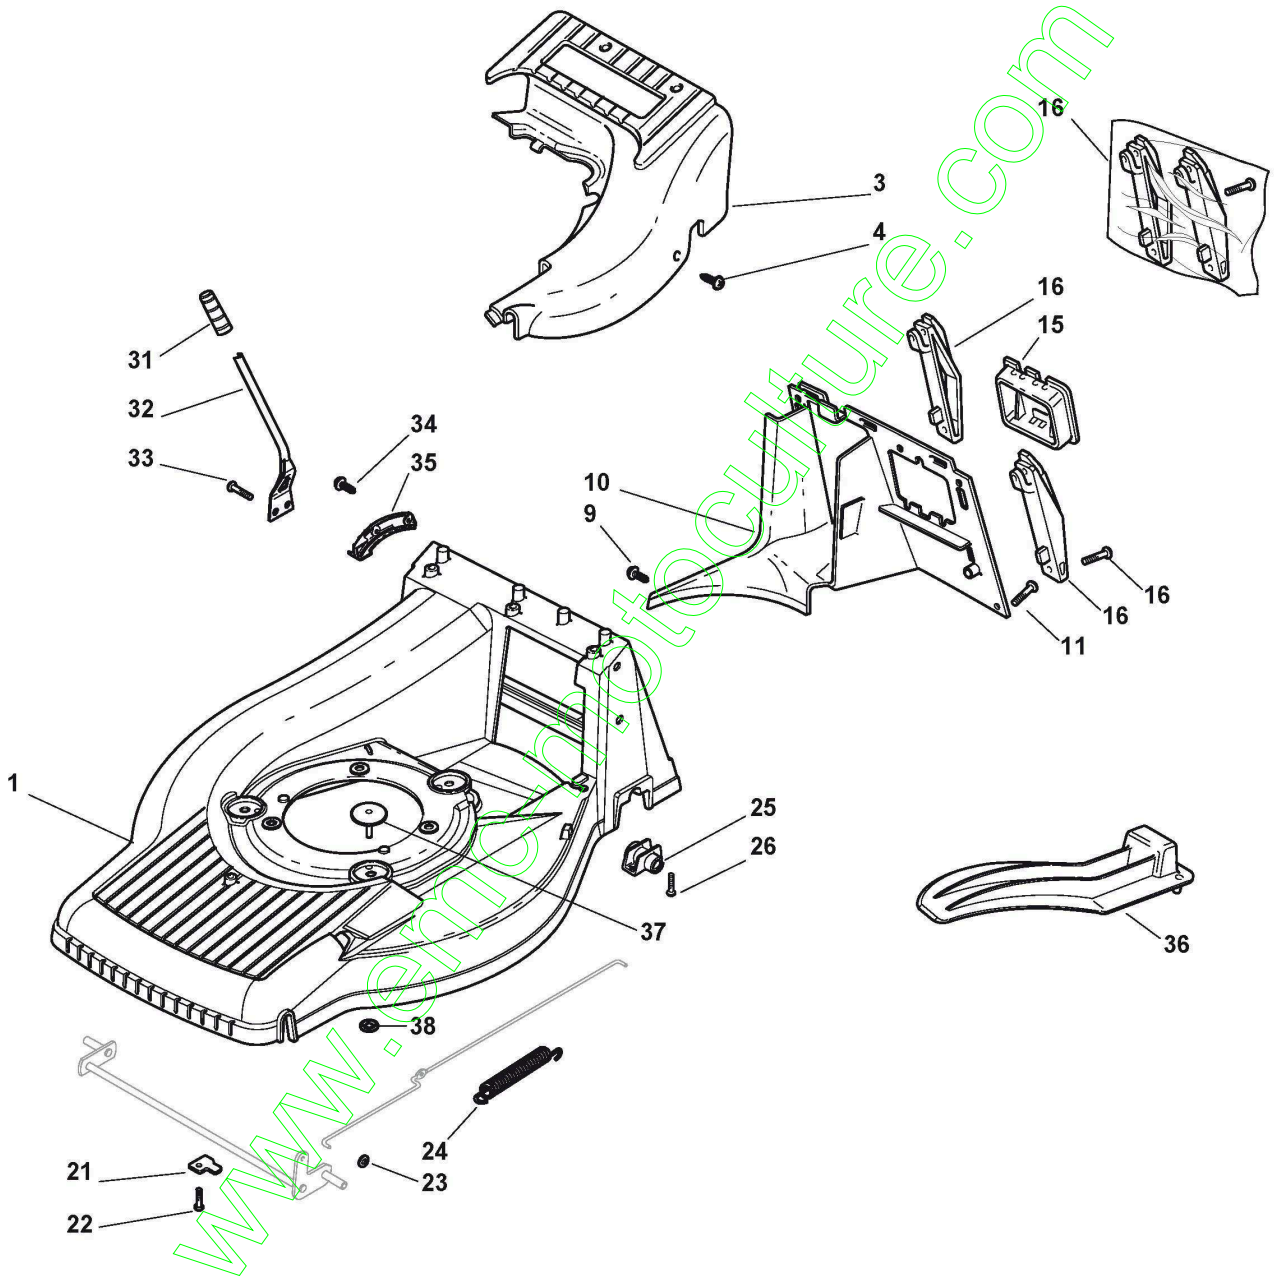

ST. S.P.A.

BGA6555TRHM-4S (2008)

292553038/BRI

Spare parts list
Reservdelar
Repuestos
Ersatzteile
Pièces détachées
Reserve onderdelen
Catalogo ricambi

www.emc-motoculture.com

- Use ST. S.p.A. Genuine Spare Parts specified in the parts list for repair and/or replacement.
- The contents described in the parts list may change due to improvement.
- The drawings of the spare parts are only indicative And might Not represent the part in question exactly.
- The indications "right" - "left" - "front" - "rear" refer to the position of the operator when using the machine.
- When placing orders of parts for repair And/Or replacement, make sure that the illustrated parts list is the one applying to the machine's year of manufacture, as shown on the identification plate attached to the machine.

Châssis Et Reglage Hauteur Decoupe

Réf. N°	Q.té :	Code article	Description	Articles	De	Jusqu'à
1	1	381002660/0	Châssis Jaune			To
1	1	381004738/0	Châssis Gris		From	31-August-2013
3	1	322060154/0	Protection, Jaune			
3	1	322060155/0	Protection, Rouge AVS			To
3	1	322060155/1	Protection, Rouge		From	
4	3	112728300/0	Vis		01-September-2009	
9	1	112728300/0	Vis			
10	1	322108277/0	Ens. Convoyeur Arriere			
11	3	112735664/0	Vis			
15	1	322109531/0	Couvercle de Batterie			
16	1	381008658/0	Dotation Support			To
16	1	381008658/1	Dotation Support		From	31-August-2006
21	2	322545160/0	Plaquette			
22	2	112735664/0	Vis			
23	2	112604898/0	Fixateur A Couronne			
24	1	122446181/0	Ressort			
25	2	322785153/0	Support Groupe Traction			
26	4	112735664/0	Vis			
31	1	322399808/0	Poignée			
32	1	322321515/0	Levier, Reglage Hauteur			
33	2	112735661/0	Vis			
34	2	112728300/0	Vis			
35	1	322735563/0	Secteur Reglage Hauteur			
36	1	322140232/0	Deflecteur			
37	1	322820057/0	Bouchon			
38	1	112604899/0	Fixateur A Couronne			