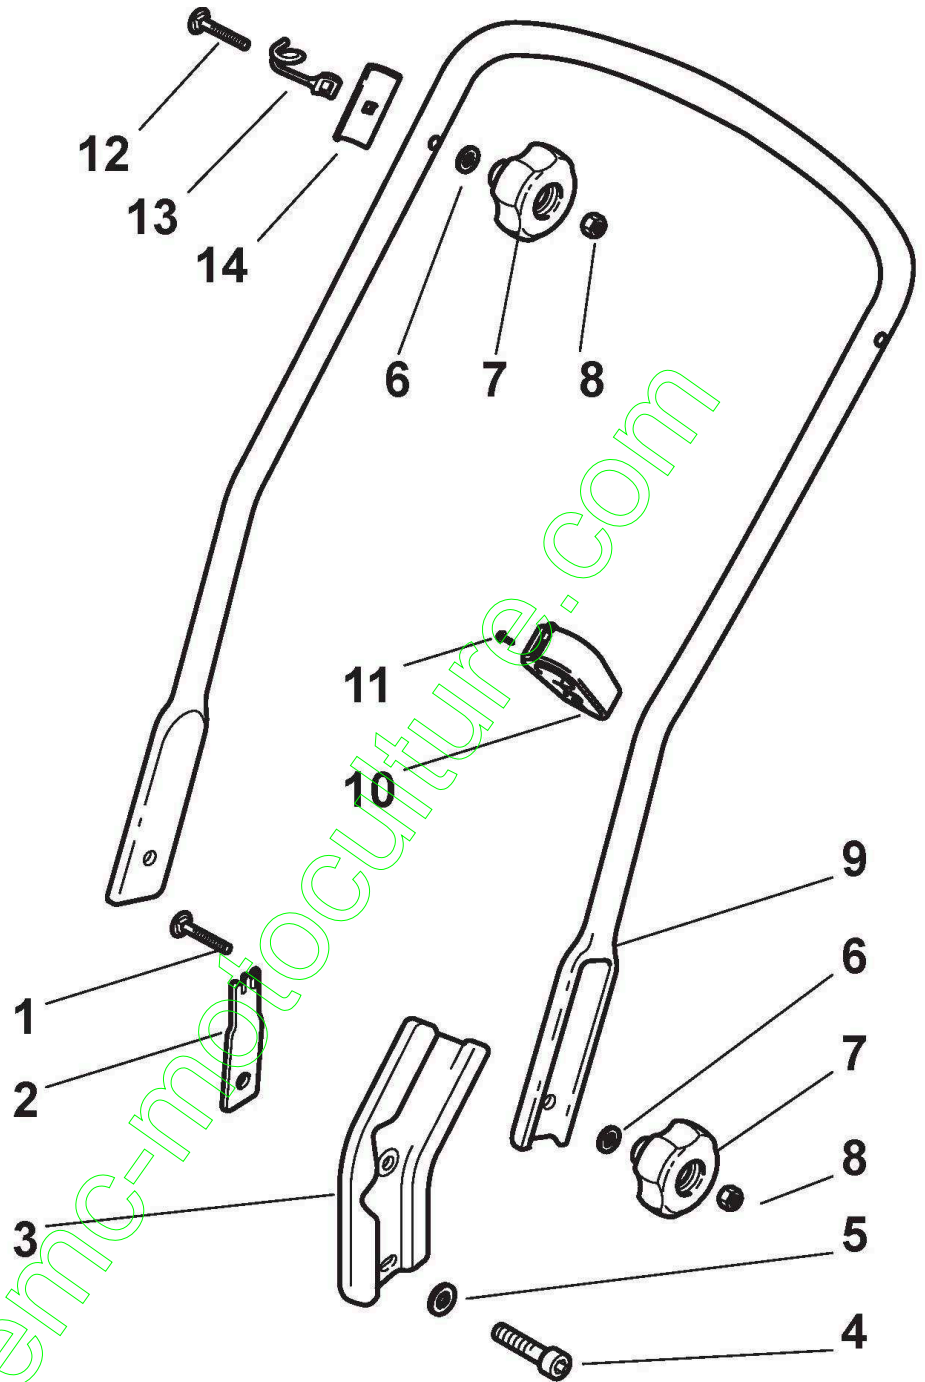

Mancheron, Partie Inferieure

Réf. N°	Q.té :	Code article	Description	Articles	De	Jusqu'à
1	2	112820655/0	Vis			
2	1	322551635/0	Plaquette Fixage Mancheron			
3	2	322778405/0	Support			
4	2	112760515/0	Vis			
5	2	112521350/0	Rondelle			
6	4	112521350/0	Rondelle			
7	4	322399810/0	Poignée Noir			
8	4	112361005/0	Ecrou			
10	1	322192001/0	Collier			
11	1	112728691/0	Vis			
12	2	112820655/0	Vis			
13	1	122430311/0	Ressort			
14	2	322545137/0	Mancheron, Partie Superieure			

www.emc-motoculture.com