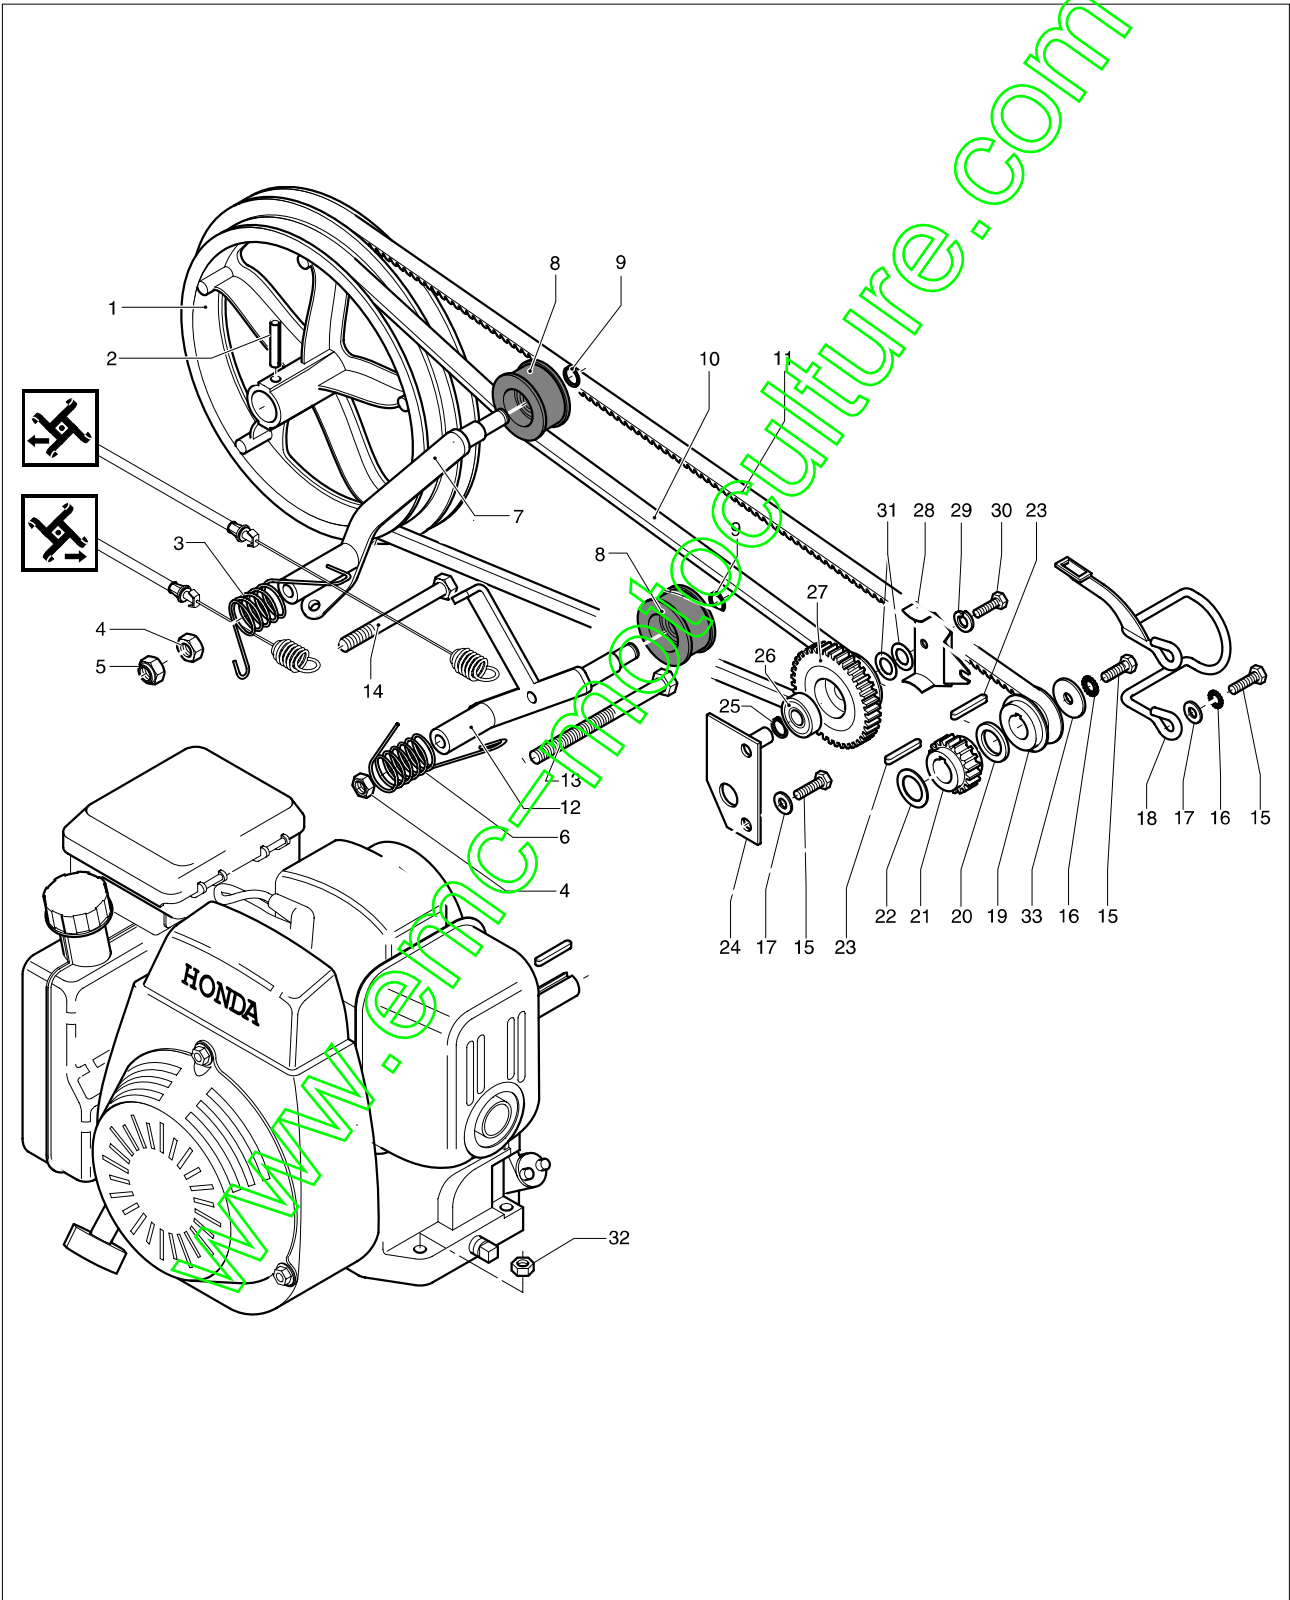

brand	BR ICOMARCHE

date	FEB/04	SHEET 3/4

Model

BGAV 46 H

Product number

9538782-61