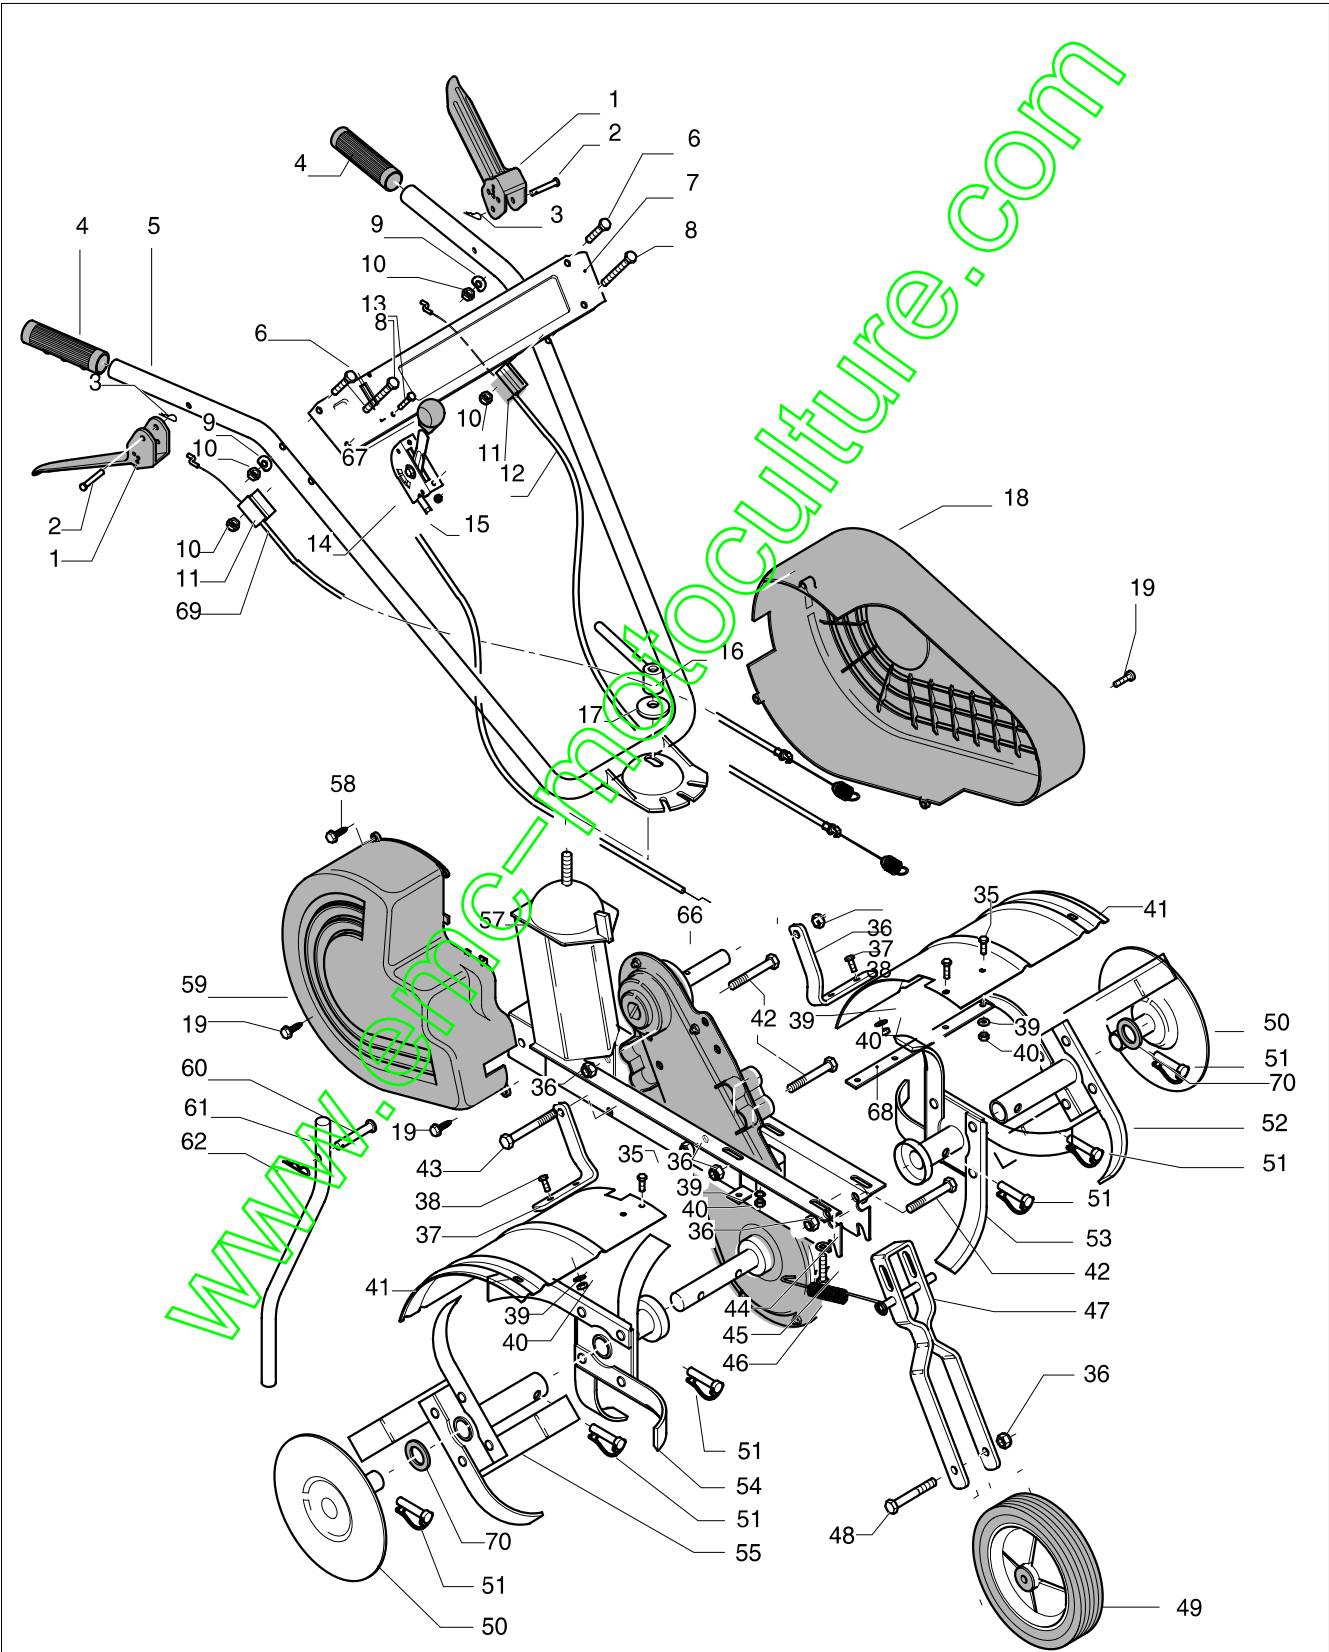

brand	BRICOMARCHE

date	FEB/04	SHEET 1/4

Model	BGAV 46 H

Product number	9538782-61