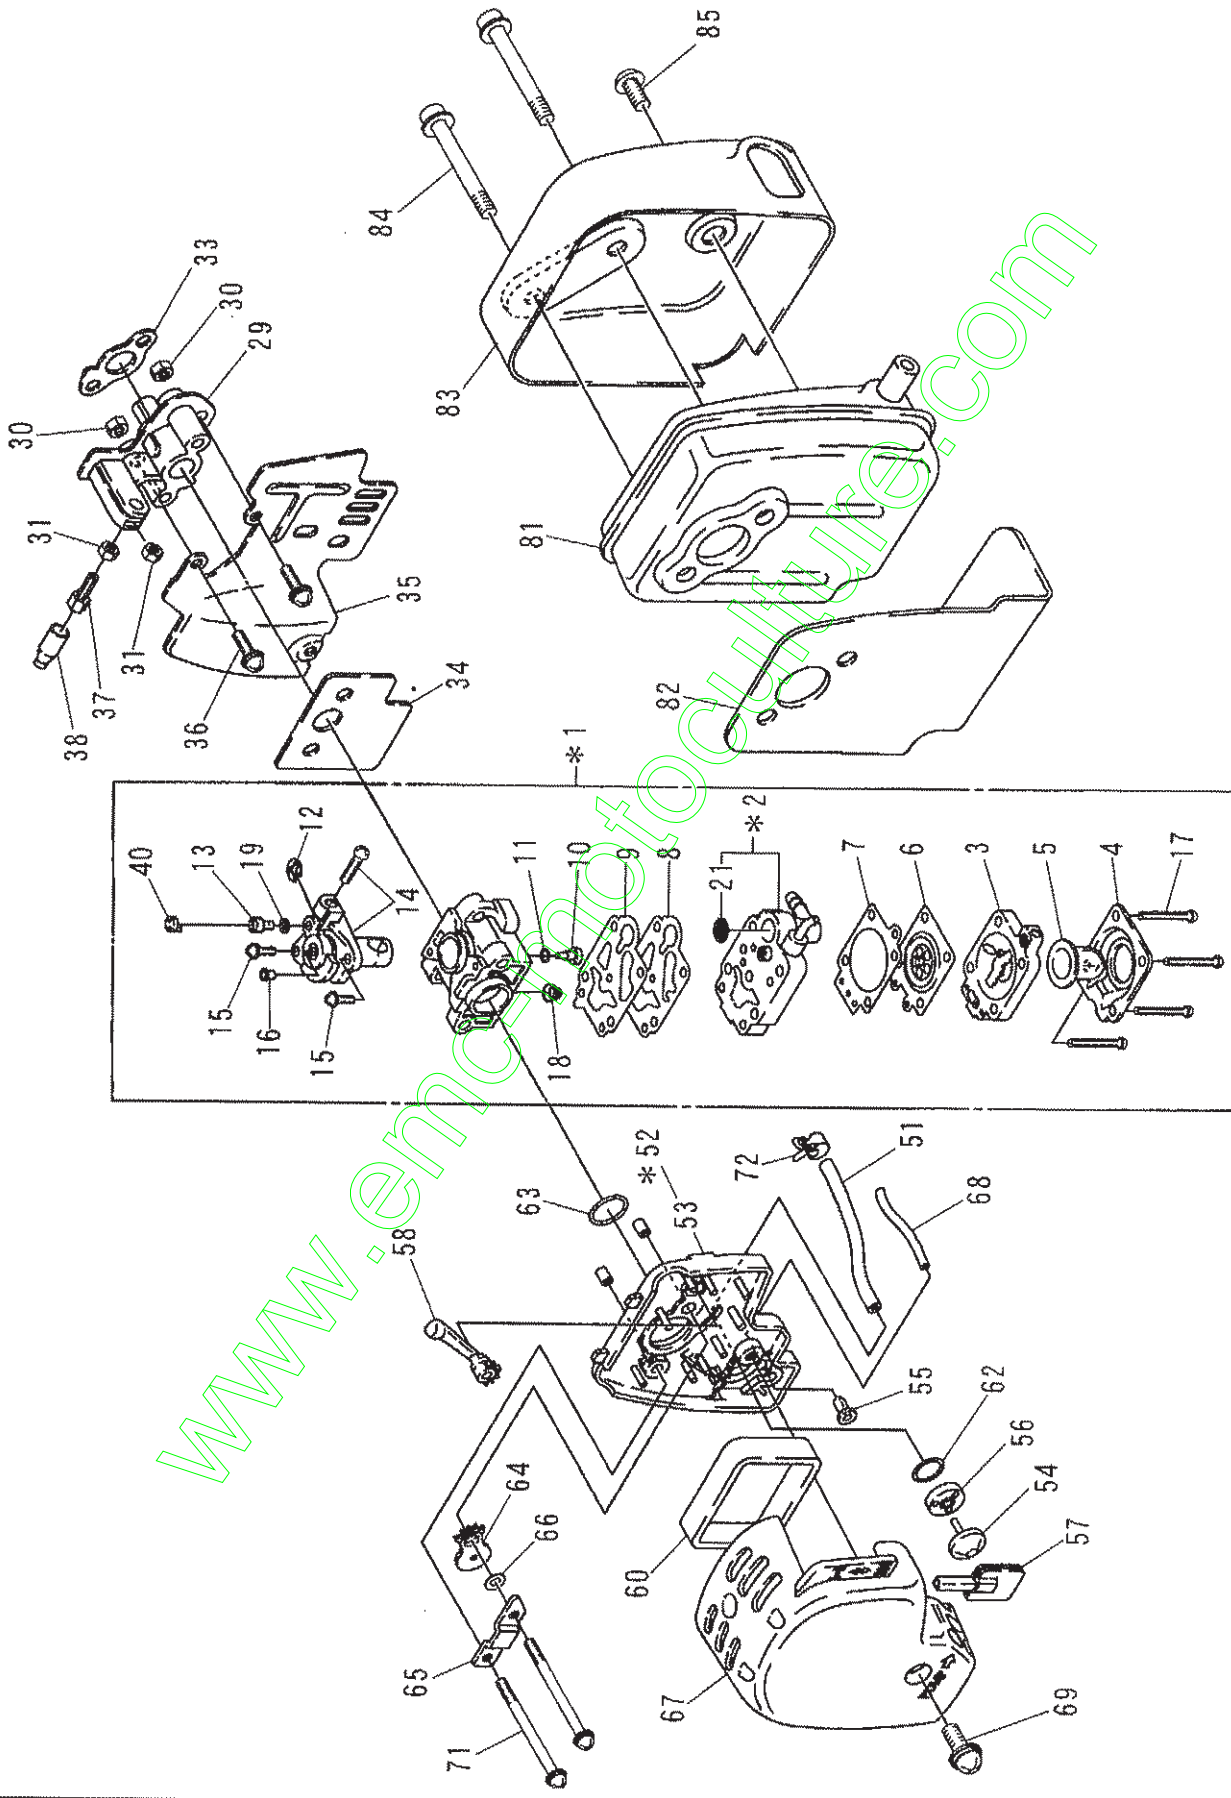

CARBURETOR & AIR CLEANER

BH2500(A-AU)PARTS LIST

CARBURETOR & AIR CLEANER

BH2500(A-AU)PARTS LIST

REF. NO.	ROBIN PART NUMBER	PART NAME	QUANTITY		OUR PART NUMBER
			CE	U.S.	
55	5923502400	CHECK VALVE(1)	1	1	9916 (VA3143)
56	5923502500	PLATE CHECK VALVE	1	1	9917
57	5923503300	PLATE, SEPARATOR	1	1	9918
58	5923502200	LEVER, CHOKE	1	1	9919
60	5923503200	ELEMENT, AIR CLEANER	1	1	9920
62	0240139970	O-RING	1	1	9921 (P14[JIS B 2401])
63	0240159990	O-RING	1	1	9922 (P15)
64	5923502300	PLATE, CHOKE	1	1	9923
65	5923502600	PLATE	1	1	9924
66	0213069990	GASKET	1	1	6520
67	5923502700	COVER, AIR CLEANER	1	1	9925
68	5923503001	PIPE	1	1	9926 (Ø7*Ø3*60L)
69	0140059480	SCREW	1	1	9927 (M5*14 W, SW)
71	5923503100	SCREW	2	2	9974 (M5*68 W, SW[SUS])
72	0561080010	HOSE CLAMP	1	1	9928
81	5923001000	MUFFLER, EXHAUST	1	1	9930
82	5923501601	GASKET, MUFFLER	1	1	9929
83	5823503400	COVER, MUFFLER	1	1	9931
84	0119059520	SOCKET HEAD BOLT	2	2	9932 (M5*40 W)
85	0140059962	SCREW	1	1	4739 (M5*6)