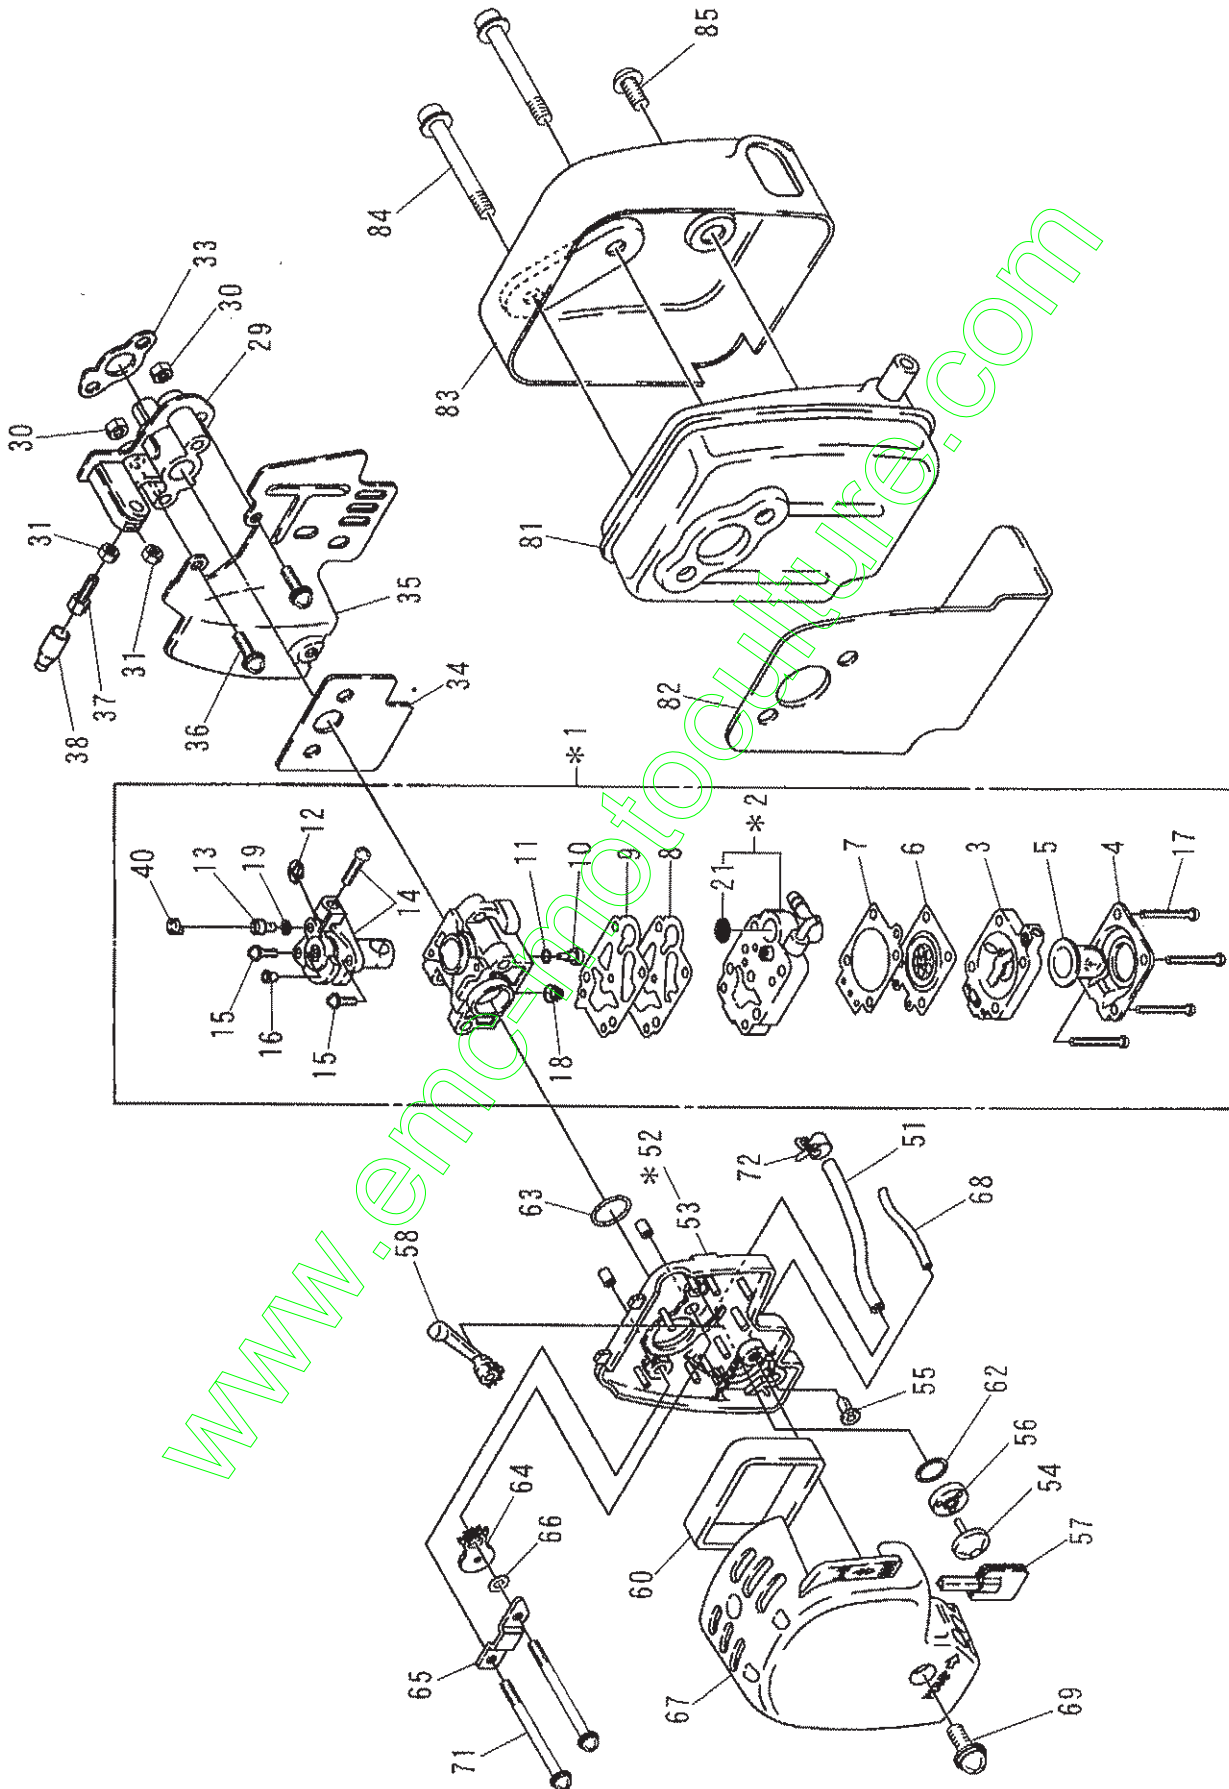

CARBURETOR & AIR CLEANER

BH2500(A-AU)PARTS LIST

CARBURETOR & AIR CLEANER

BH2500(A-AU)PARTS LIST

REF. NO.	ROBIN PART NUMBER	PART NAME	QUANTITY		OUR PART NUMBER
			CE	U.S.	
*1	5926002001	CARBURETOR	1		9879 (WYL Inc. *2~19)
	5926008000			1	9879 (WYL Inc. *2~19)
*2	5926002060	BODY ASSY, PUMP	1	1	9880 (Incl. 21)
3	5236046140	BODY ASSY, AIR PURGE	1	1	9881
4	5236046050	COVER, PRIMER PUMP	1	1	6790
5	5246001150	PUMP, PRIMER	1	1	6504
6	5316005250	DIAMPHRAGM ASSY., MET.	1		3171
	5926008010			1	
7	5236046040	GASKET, METERING DIA.	1	1	9882
8	5246001040	DIAMPHRAGM, PUMP	1	1	6499
9	5926002040	GASKET, PUMP	1	1	9883
10	5926002110	JET	1		9884
	5926002030			1	
11	5246001010	O-RING	1	1	6510
12	5316005120	RING, SPRING RETAINING	1	1	6511
13	5236018040	SWIVEL	1	1	5418
14	5926002010	VALVE ASSY-THROTTLE	1	1	9885
15	5206008030	SCREW, THROTTLE COLLAR	2	2	5419
16	5206008110	PLUG	1		7639
17	5236046010	SCREW, PUMP COVER	4	4	5602
18	5926002020	SPRING, PUMP	1	1	9886
19	5426005030	WASHER	1	1	6796
21	5016004010	SCREEN, INLET	1	1	6508
29	5923005000	INSULATOR COMPL	1	1	9877 (Incl. 30,31)
30	0170059980	NUT	2	2	9938 (M5)
31	0022706000	NUT	2	2	9939 (M6)
33	5923501801	GASKET, INSULATOR	1	1	9887
34	5923501900	GASKET, CARBURETOR	1	1	9888
35	5923502000	INSULATOR CARBURETOR	1	1	9889
36	0043605180	SCREW ASSY	2	2	1707 (M5*18 W, SW)
37	0149069970	ADJUST SCREW	1	1	9890 (M6*16)
38	5246004150	CAP	1	1	9891
40	5259500300	CAP	1		9892 (*U-handle only)
51	5921500900	PIPE, BREATHER	1	1	9912 (Ø8*Ø4*150L)
52	5923004001	PLATE, CLEANER ASSY	1	1	9913 (Incl.53-63)
53	5923006000	PLATE, AIR CLEANER COMPL	1	1	9914
54	5316500701	CHECK VALVE	1	1	9915