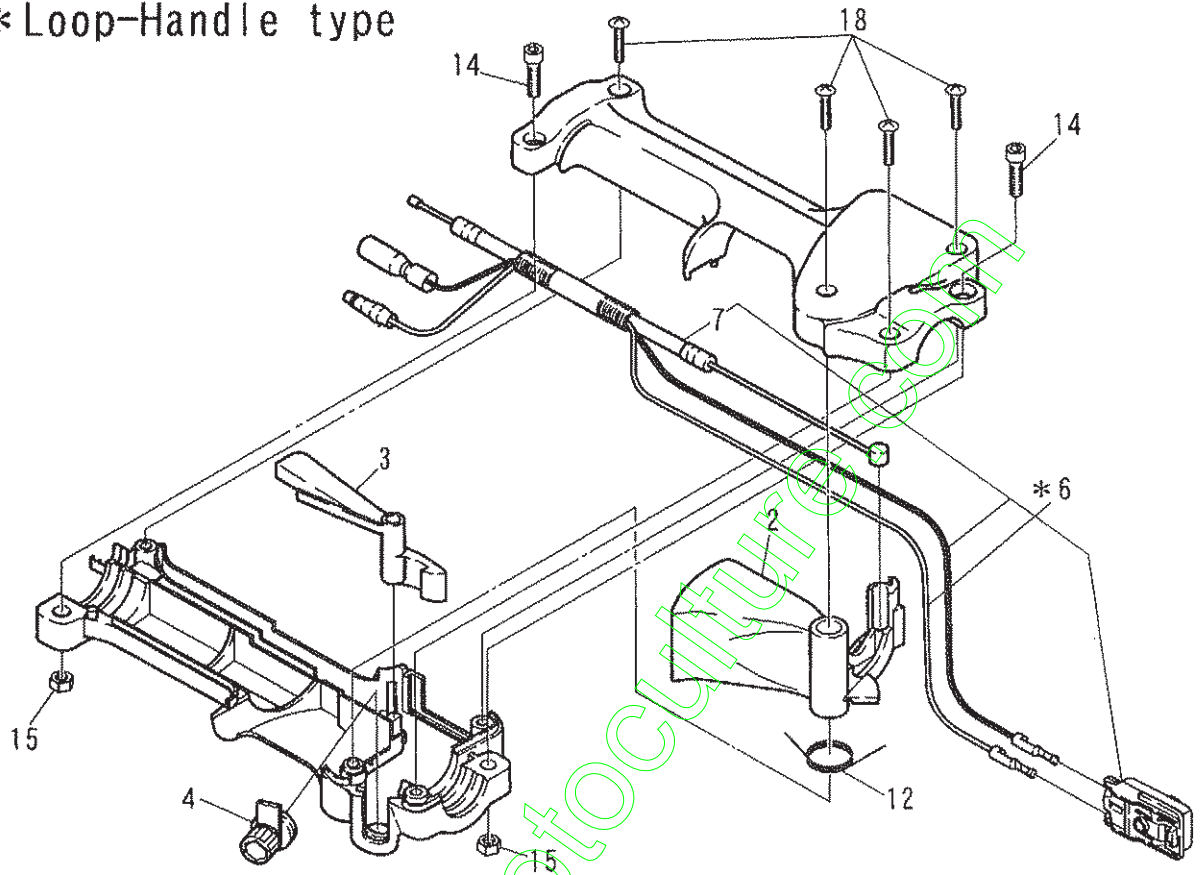

MACHINE BODY

BH2500(A-AU)PARTS LIST

CONTROL LEVER ASSY

BH2500(A-AU)PARTS LIST

* Loop-Handle type

REF. NO.	ROBIN PART NUMBER	PART NAME	QUANTITY			OUR PART NUMBER
			CE SPEC.		U.S.	
			(A)	(AU)	(A)	
2	6195006030	LEVER		1		9802
3	6215023060	LEVER		1		9803
4	6215023050	ADJ COMPL		1		9804
*6	6245003010	WIRE SET COMPL.		1		9807 (Incl. 7)
7	6245003020	T. CABLE		1		9808
12	6195006050	SPRING		1		9809
14	0119059720	SOCKET HEAD BOLT		2		9817 (M5*20)
15	6415011160	NUT		2		9818 (M5)
18	6195006060	TAPPING SCREW		4		9819 (M4*20)

CONTROL LEVER ASSY

BH2500(A-AU)PARTS LIST

*U-Handle type

REF. NO.	ROBIN PART NUMBER	PART NAME	QUANTITY		OUR PART NUMBER
			CE SPEC. (A)	U.S. (A)	
2	6215022030	LEVER		1	9864
3	6215023060	LEVER		1	9843
4	6215023050	ADJ COMPL		1	9844
*6	6245002010	WIRE SET		1	9845 (Incl. 7)
7	6245002020	WIRE COMPL		1	9846
12	6195006050	SPRING		1	9847
14	0119059980	SOCKET HEAD BOLT		1	9936 (M5*30)
15	6215022040	NUT		1	9937 (M5)
18	6195006060	TAPPING SCREW		2	9819 (M4*20)