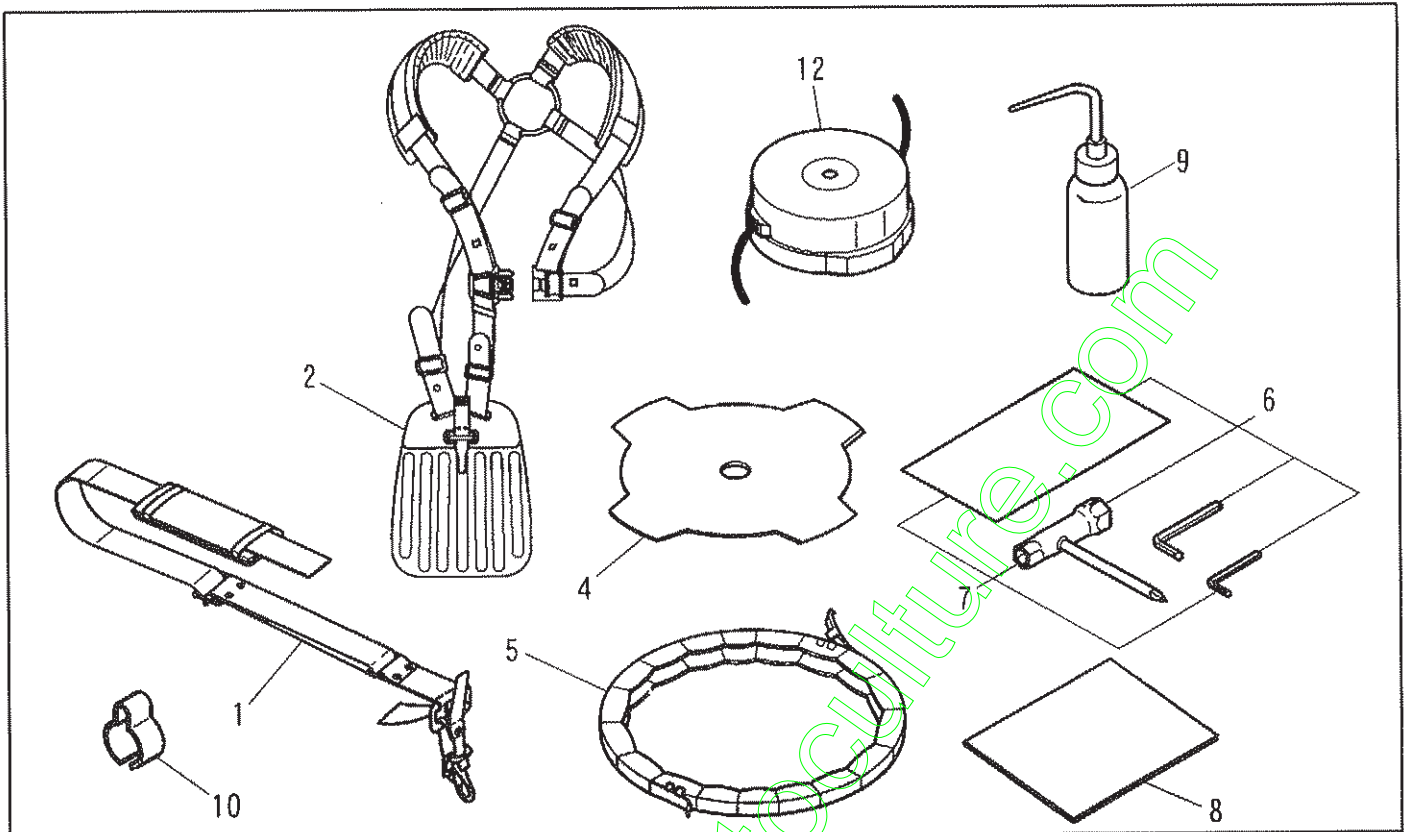

FLYWHEEL & CLUTCH

BH2500(A-AU)PARTS LIST

REF. NO.	ROBIN PART NUMBER	PART NAME	QUANTITY	OUR PART NUMBER
2	5927001010	IGNITION COIL	1	9961
3	5927001020	FLYWHEEL	1	9962
4	5927500100	CAP, PLUG	1	9963
5	0654009931	SPRING PLUG CAP	1	6169
6	5927003000	WIRE COMPL	1	9964
7	5257018001-1	WIRE COMPL	1	9965
8	5257500300	GROMMET	1	9966
11	0011306160	BOLT ASSY	1	6190 (M6*16 SW)
12	0031206000	WASHER	1	1395
13	0140049920	SCREW	2	5351 (M4*20 W, SW)
16	5928500000	SHOE, SLUTCH	2	9967
17	5928500100	SPRING	1	9968
18	5928500200	BOLT, CLUTCH	2	9969
19	5928500300	WASHER	2	9970

STANDARD ACCESSORIES

BH2500(A-AU)PARTS LIST

REF. NO.	ROBIN PART NUMBER	PART NAME	QUANTITY			OUR PART NUMBER
			CE SPEC. (A)	(AU)	U.S. (A)	
1	6207003002	BAND ASSY	1		1	7113
2	6247001001	BAND ASSY		1		9971
4	6208501400-1	CUTTER	1	1	1	(9 X 4 TX1)
5	6418500701	COVER,CUTTER	1	1	1	9972 6230
6	6249000000	TOOL	1			9977
7	6249000000	TOOL		1		9978
	6249500300		1	1		English, Italian, Spanish
8	6249501900	INSTRUCTION MANUAL	1	1		French, German, Dutch
	6249500400*				1	(BH2500-OWN)
9	0722105000	BOTTLE, OIL	1	1	1	8605
10	6111502700	CLAMP, WIRE		2		9973
	6418018000	CUTTER ASSY	1	1		(U-4)
12					1	1835