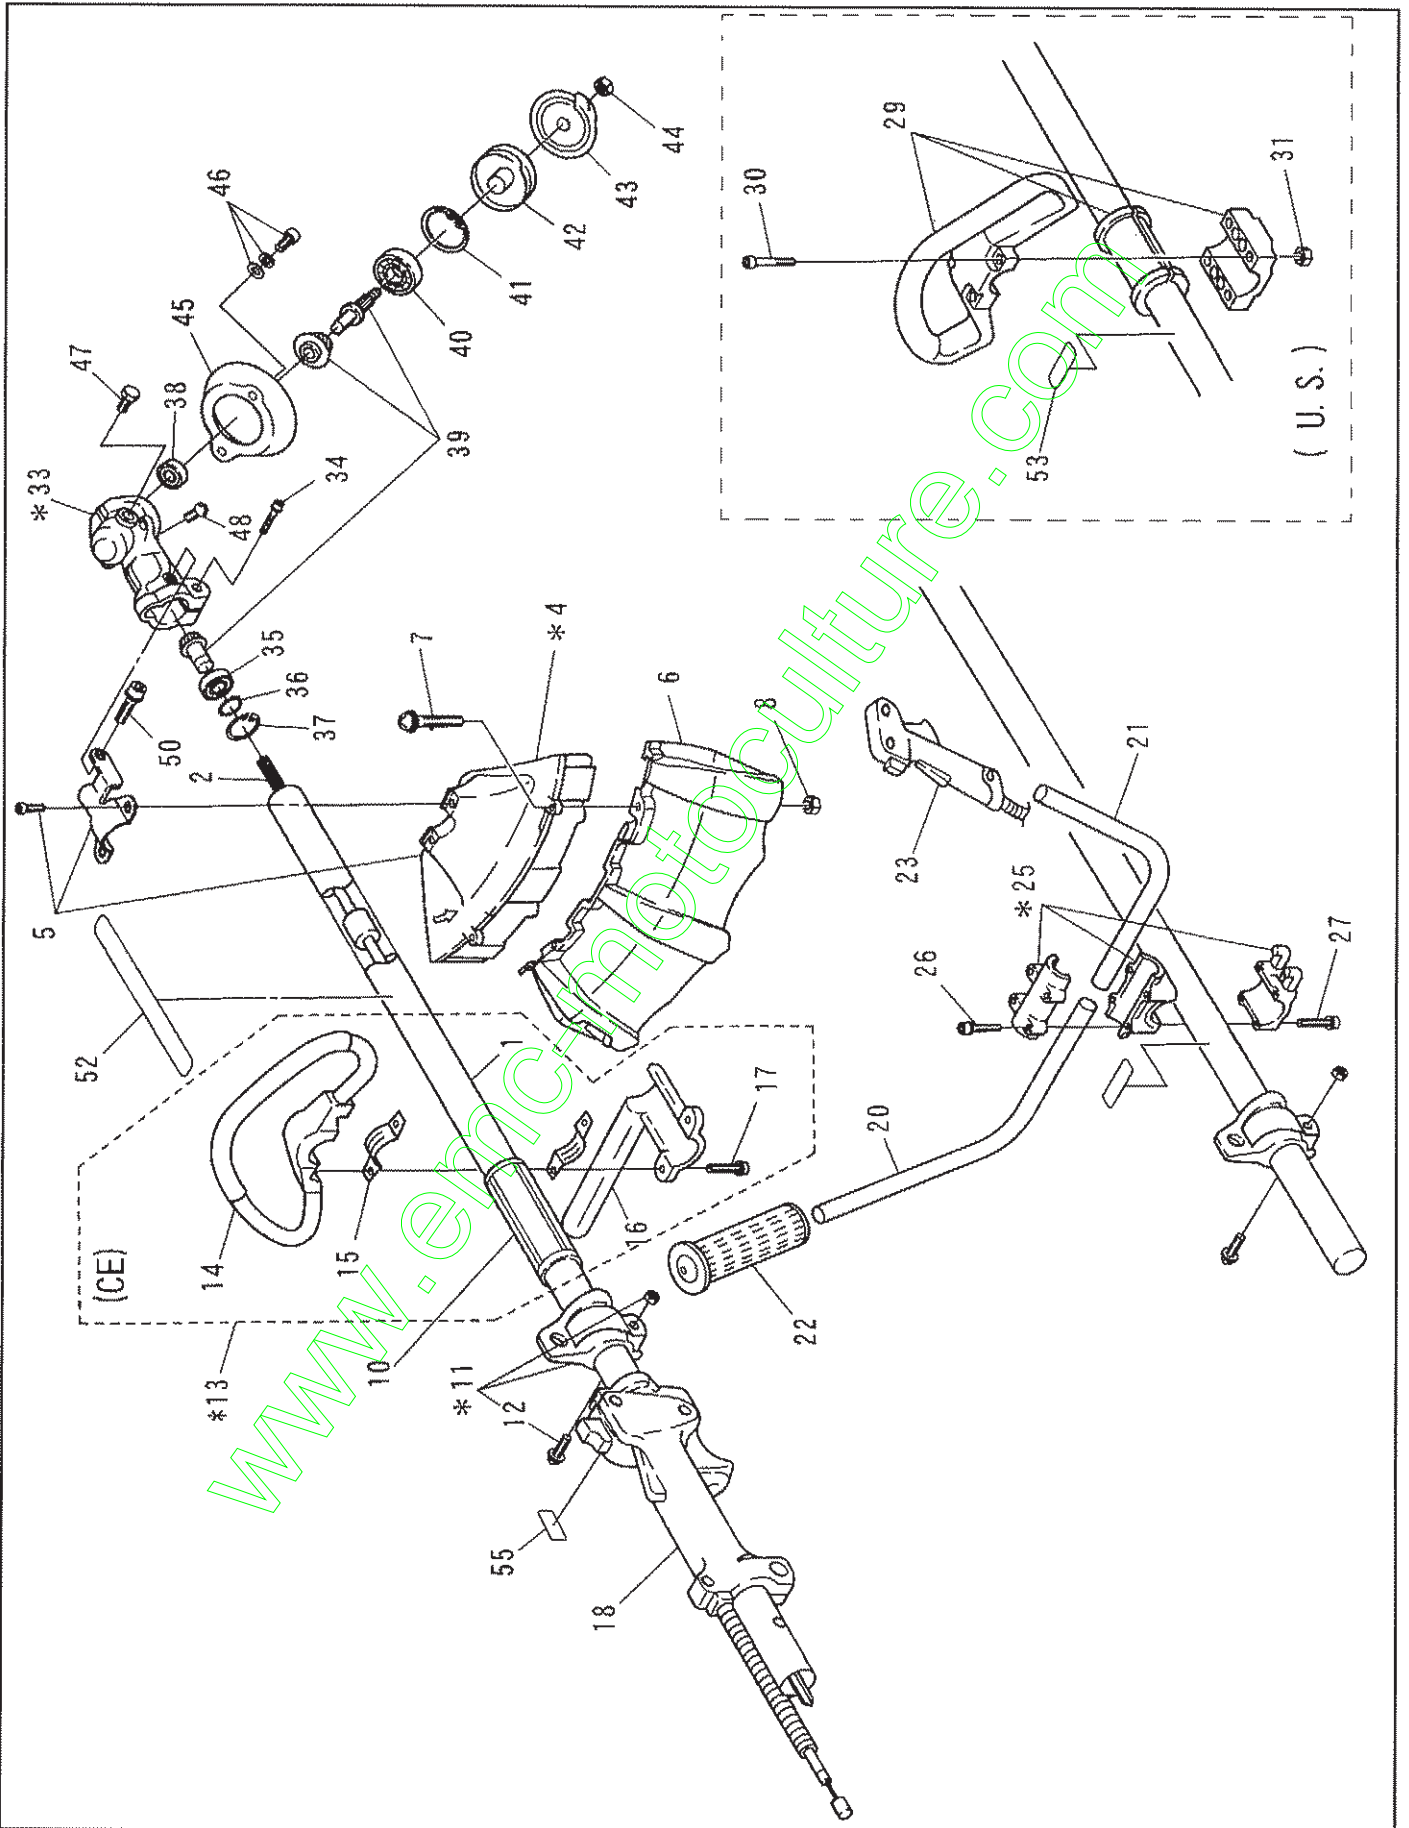

MACHINE BODY

BH2500(A-AU)PARTS LIST

REF. NO.	ROBIN PART NUMBER	PART NAME	QUANTITY			OUR PART NUMBER
			CE SPEC.		U.S.	
			(A)	(AU)	(A)	
1	6241002002	PIPE SHAFT COMPL	1	1	1	9800
2	6191500400	SHAFT	1	1	1	5433
*4	6258046002	PROTECTOR ASSY	1	1	1	9805 (Include 5-8)
5	6258050000	PROTECTOR ASSY, BRACKET	1	1	1	9805B
6	6258048002	PROTECTOR BOTTOM	1	1	1	9806
7	0043605400	SCREW ASSEMBLY	2	2	2	9810 (M5*40 W, SW)
8	0021805000	NUT	2	2	2	7020 (M5)
10	6271501500	SPACER	1			9933
*11	6254019000-2	HANGER ASSEMBLY	1	1	1	9811 (Include 12)
12	0043605200	SCREW ASSEMBLY	1	1	1	9812 (M5*20 W, SW)
*13	6214014000	HANDLE COMPL	1			8602 (Include 14-17)
14	6274004010	LOOP HANDLE	1			9854
15	6214014010	GUARD STAY	2			9852
16	6274004020	LOOP HANDLE BAR	1			9855
17	6274004040	SOCKET HEAD BOLT	2			9979 (M6*20 SW)
*18	6245003000	CONTROL LEVER ASSEMBLY	1		1	9856
20	6214501600	HANDLE		1		9851
21	6214502000	HANDLE		1		9853
22	6254500000	GRIP		1		8037
*23	6245002000	CONTROL LEVER ASSY		1		9801
*25	6254007001	HOLDER HANDLE ASSY		1		9857 (Incl.26, 27)
26	0119059840	SOCKET HEAD BOLT		4		9934 (M5*25 SW)
27	0119059890	SOCKET HEAD BOLT		4		9935 (M5*25 SW)
29	6114005000	HANDLE COMPL			1	9850
30	0119059860	SOCKET HEAD BOLT			4	6126 (M5 * 33)
31	0022705000	NUT			4	1703 (M5)
*33	6213017002	CASE GEAR ASSY	1	1	1	9813 (Incl. 34~48)
34	0119059890	SOCKET HEAD BOLT	1	1	1	6268 (M5*25 SW)
35	6212500300	BALL BEARING	1	1	1	6008 (609ZZ)
36	0031508000	SNAP RING OUTER	1	1	1	6130
37	0031424000	SNAP RING INNER	1	1	1	1187
38	0600069990	BALL BEARING	1	1	1	5310 (626ZZ)
39	6213021000	GEAR SET	1	1	1	5437
40	0600109930	BALL BEARING	1	1	1	1386 (6000DDU)
41	0031426000	SNAP RING INNER	1	1	1	6129
42	6218501601-1	WASHER RECEIVE	1	1	1	9814
43	6218003000	WASHER CLAMP COMPL	1	1	1	6112

MACHINE BODY

BH2500(A-AU)PARTS LIST