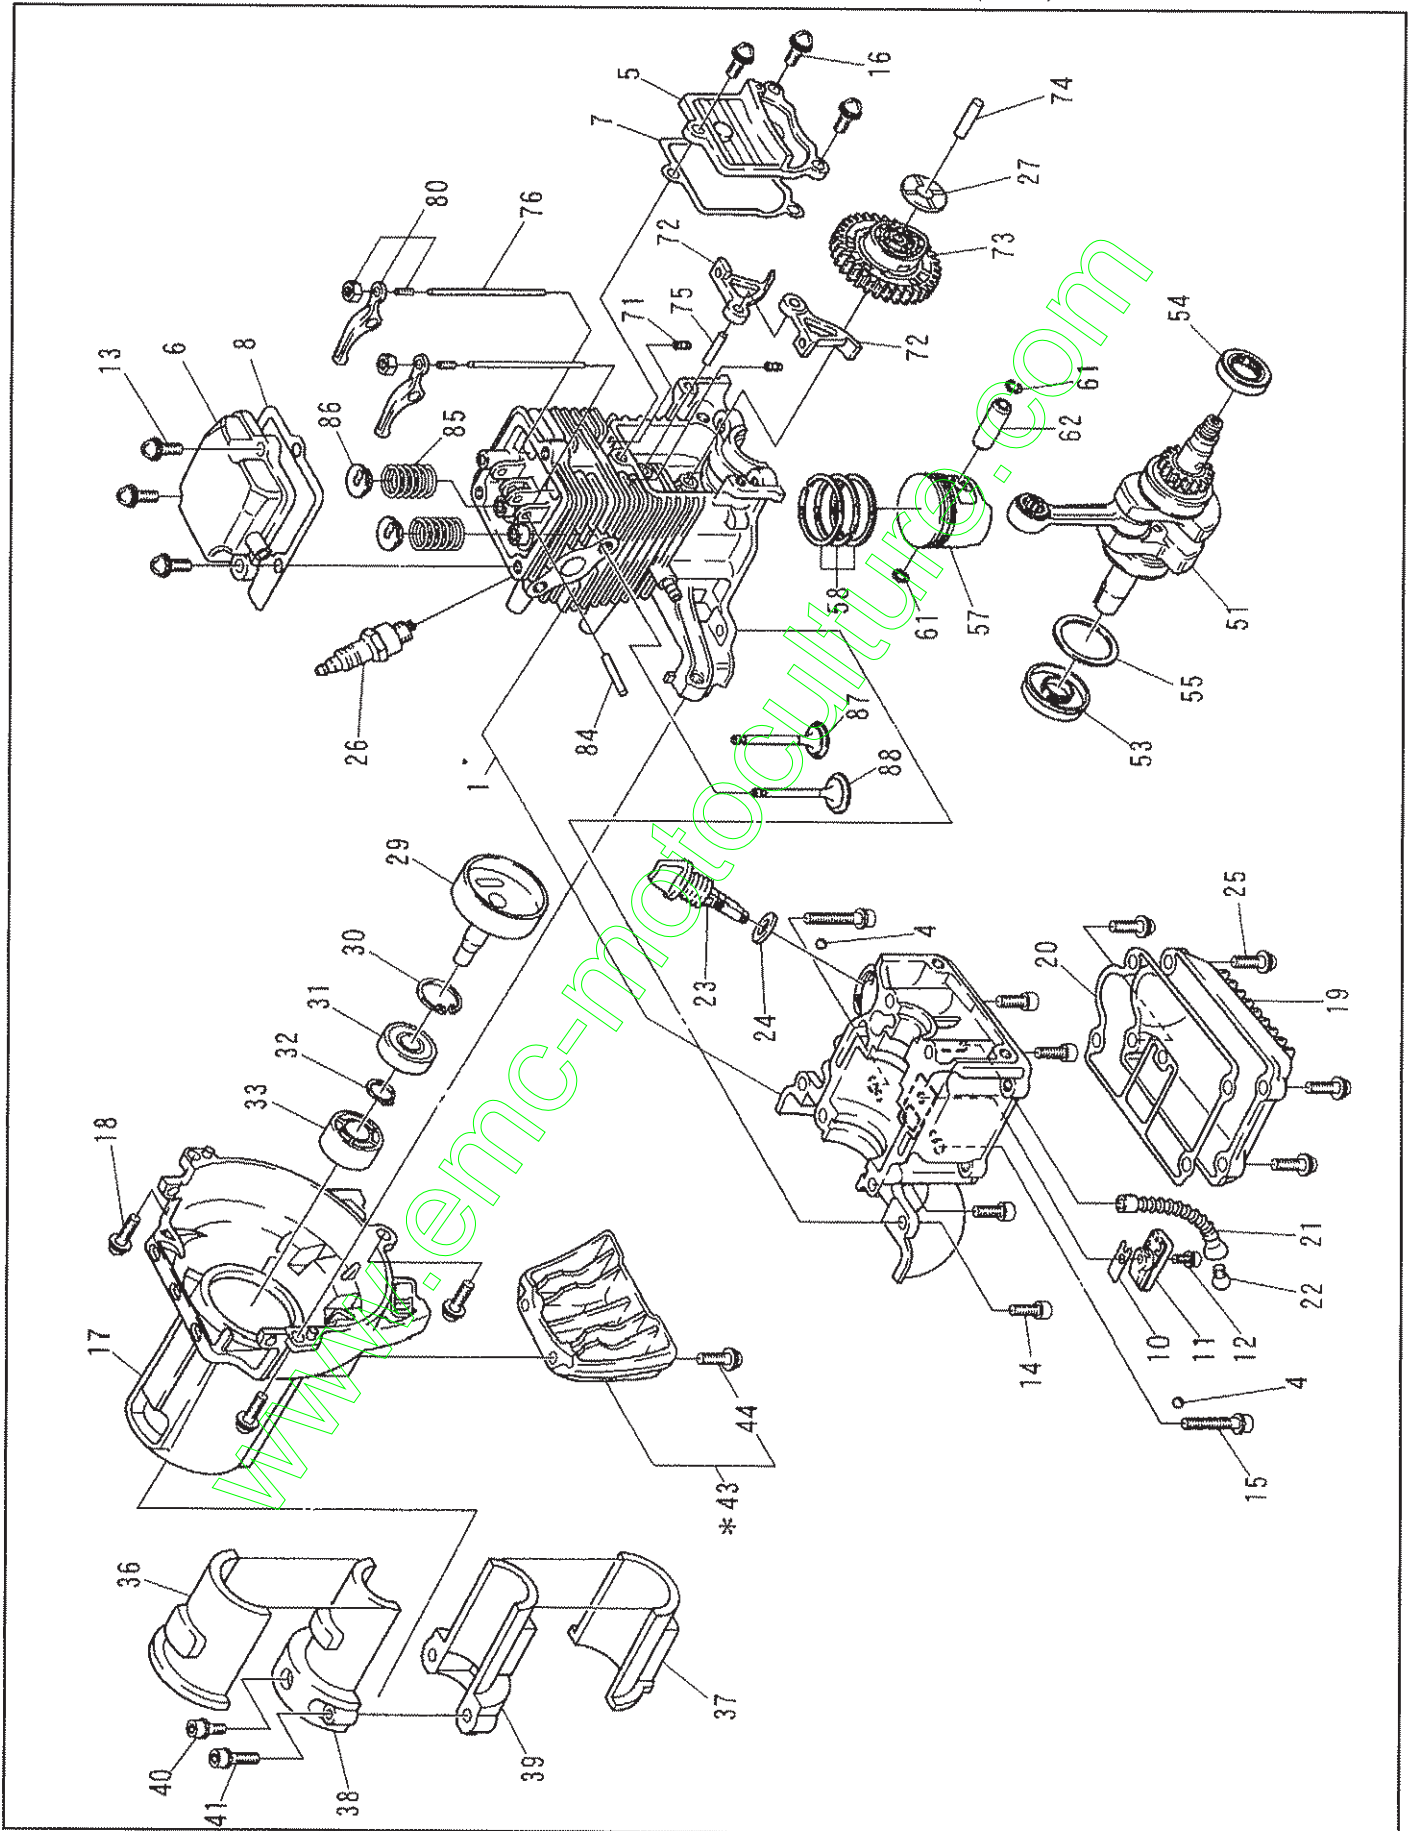

REF. NO.	ROBIN PART NUMBER	PART NAME	QUANTITY			OUR PART NUMBER
			CE SPEC.		U.S.	
			(A)	(AU)	(A)	
1	5921005001	CYLINDER BLOCK SET		1		9820
4	5921501200	BALL		2		9821 (VL100-122)
5	5921500502	COVER. CAM GEAR		1		9822
6	5921004000	ROCKER COVER COMPL		1		9823
7	5921500700	GASKET, COVER CAM GEAR		1		9824
8	5921500800	GASKET, ROCKER COVER		1		9825
10	5921501000	LEAD VALVE		1		9826
11	5921501100	RETAINER PLATE		1		9827
12	0119049980	SOCKET HEAD BOLT		1		9980 (M4*10SW)
13	0043605160	SCREW ASSY		3		9981 (M5*16 W. SW)
14	0119059510	SOCKET HEAD BOLT		6		9982 (M5*14)
15	0119059500	SOCKET HEAD BOLT		2		9983 (M5*30W)
16	0043605140	SCREW ASSY		3		9984 (M5*14 W, SW)
17	6241500203	CASE CLUTCH		1		9848
18	0043605140	SCREW ASSY		3		5416 (M5*16 W, SW)
19	5926500000	CASE OIL		1		9829
20	5926500100	GASKET, CASE, OIL		1		9830
21	5926500200-1	TUBE OIL		1		9831
22	5926500300	WEIGHT OIL		1		9832
23	5926500600	OIL GAUGE		1		9833
24	0213160020	GASKET		1		9834 (FHI)
25	0043605180	SCREW ASSY		4		1707 (M5*18 W,SW)
26	0650109950	PLUG SPARK		1		9835
27	5923503800	WASHER		1		8606 (NYLON 6)
29	6242003000	DRUM CLUTCH COMPL		1		9849
30	0031432000	SNAP RING INNER		1		6272-1
31	0600129950	BALL BEARING		1		8603 (6201DD)
32	0031512000	SNAPRING OUTER		1		1398
33	6241500300	SPACER		1		9836
36	6241500401	DAMPER PIPE 1		1		9837
37	6241500501	DAMPER PIPE 2		1		9838
38	6241500600	BRACKET PIPE 1		1		9839
39	6241500700	BRACKET PIPE 2		1		9840
40	0119059900	SOCKET HEAD BOLT		1		6128 (M5*12 SW)
41	0119059950	SOCKET HEAD BOLT		2		1223 (M5*18 SW)
*43	5219002000	STAND SET		1		9841 (Incl.44)
44	0140059480	SCREW		2		9842 (M5* 14 W, SW)

ENGINE BODY

BH2500(A-AU)PARTS LIST