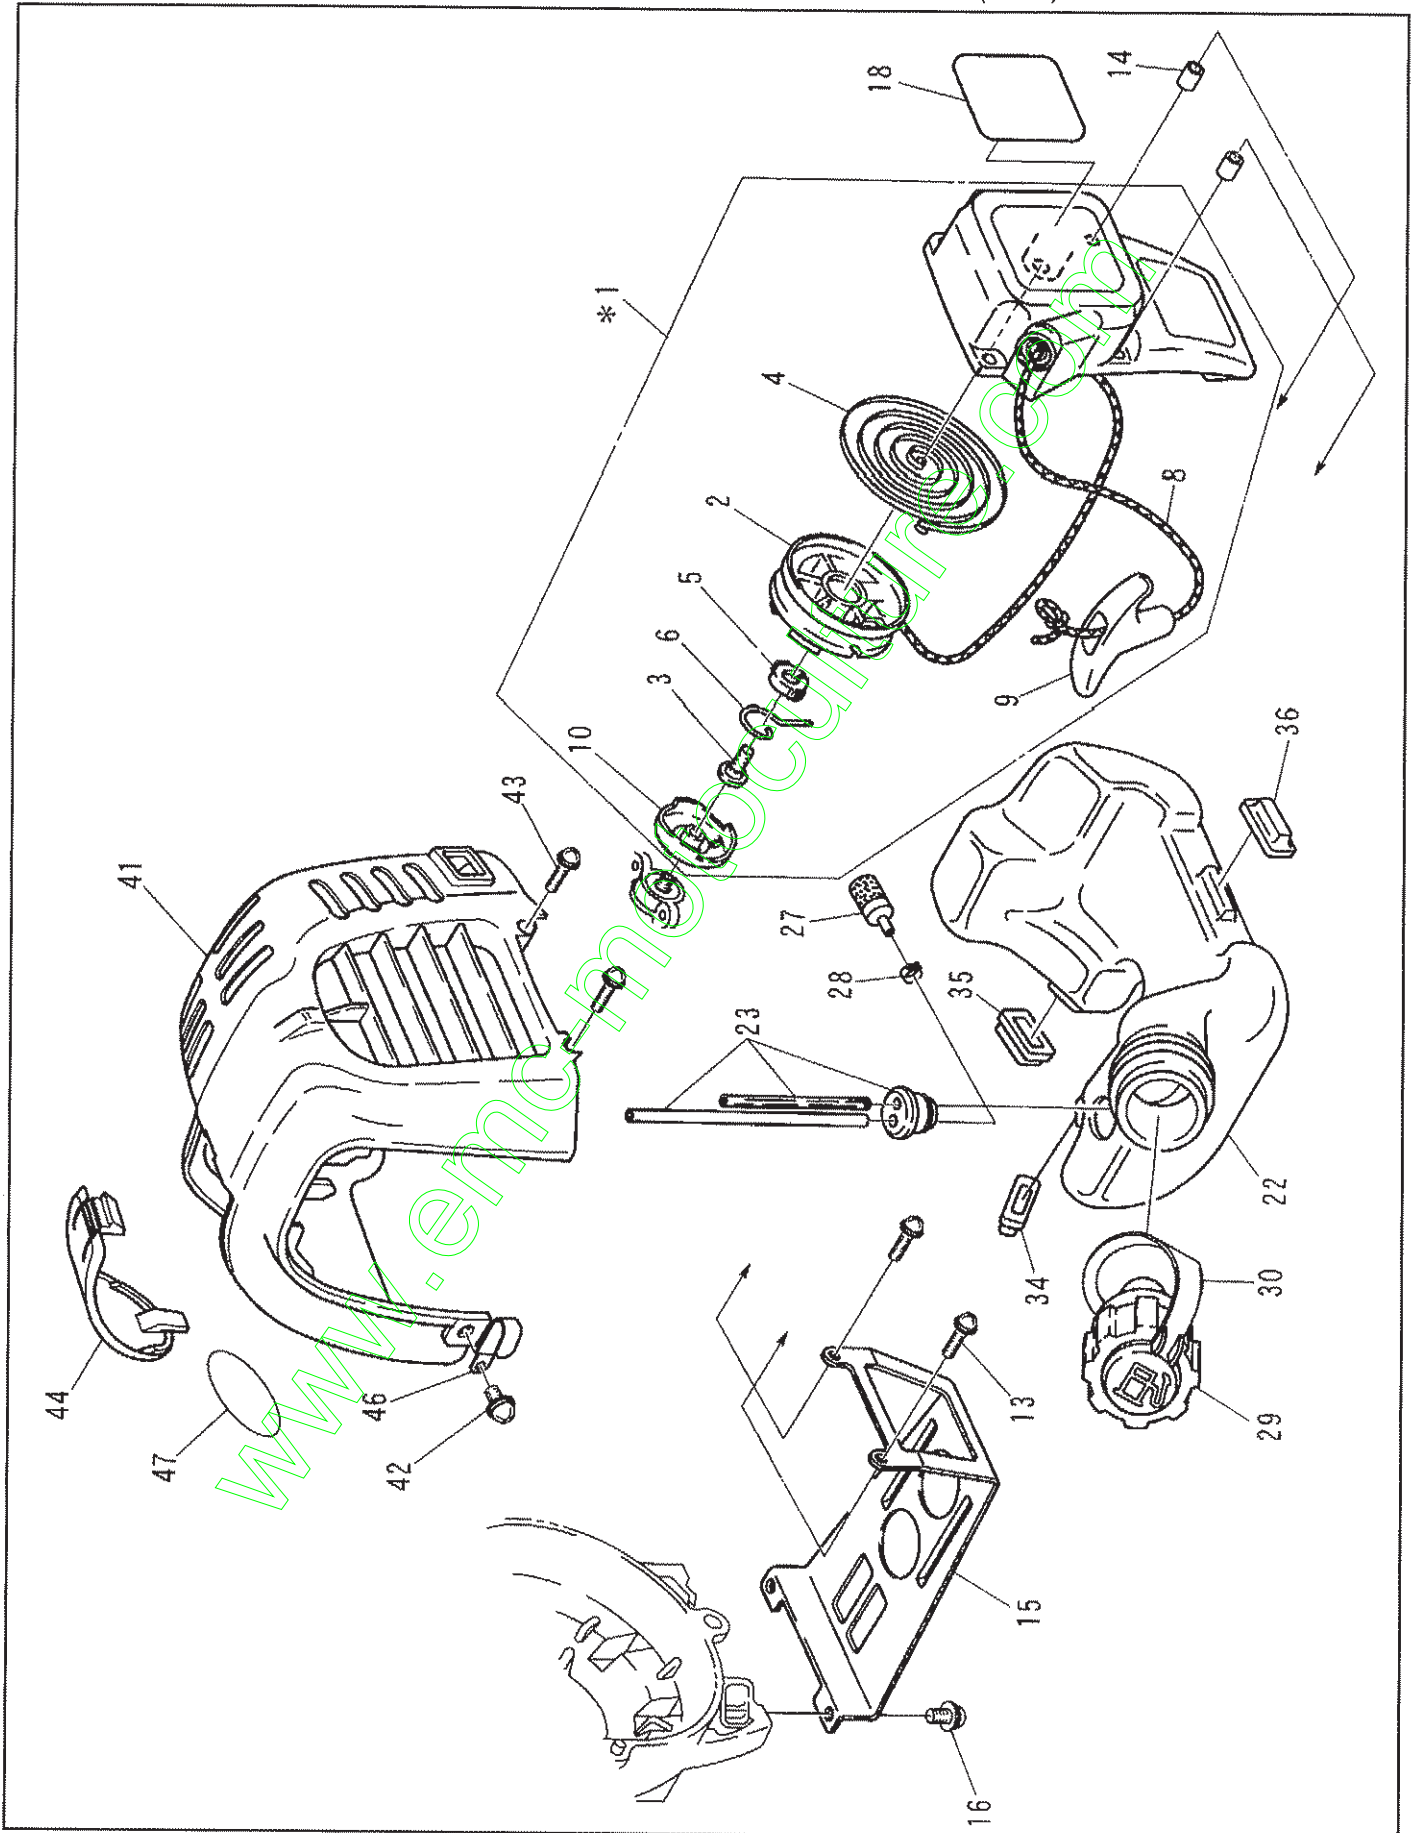

RECOIL STARTER, FUEL TANK & COVER

BH2500(A-AU)PARTS LIST

RECOIL STARTER, FUEL TANK & COVER

BH2500(A-AU)PARTS LIST

REF. NO.	ROBIN PART NUMBER	PART NAME	QUANTITY	OUR PART NUMBER
*1	5925001001	STARTER REWIND	1	9940 (Incl. 2~10)
2	5925001030	REEL	1	9941 (t=Ø.8)
3	5195002060	SET SCREW	1	9942
4	5215002030	SPIRAL SPRING	1	5374 (4*Ø.4)
5	5195002110	COLLAR	1	5577
6	5195002100	SWING ARM	1	9943 (Ø 1.4)
8	5925001050	STARTER ROPE	1	9944 (Ø2.8)
9	5225004020	STARTER KNOB	1	7614
10	5195500000	PULLEY	1	5578
13	0043604250	SCREW ASSY	2	9945 (M4*25 W, SW)
14	0230049940	SPACER	2	9946
15	5929500800	TANK GUARD	1	9947
16	0043605100	SCREW ASSY	2	9948 (M5*10 W, SW)
18	6249500100	LABEL MODEL	1	9949
22	5926500400	TANK FUEL	1	9950
23	5926003000	TUBE	1	9951
27	5236503900	FILTER	1	3112
28	0561059990	HOSE CLAMP	1	3114
29	5926006001	CAP, FUEL TANK ASSY	1	9952
30	5926005000-1	STRAP UNIT	1	9953
34	5036500200-1	PLATE	1	9954
35	5036500300-1	PLATE	1	9955
36	5196500301	DAMPER	1	9956
41	5925500600	COVER, CYLINDER	1	9957
42	0043605100	SCREW ASSY	2	9975 (M5*10 W, SW)
43	0043604160	SCREW ASSY	2	9976 (M4*16 W, SW)
44	5927500000	COVER, PLUG	1	9958
46	0566059980	CLAMP	1	9959
47	5929500100	LABEL TRADE MARK	1	9960