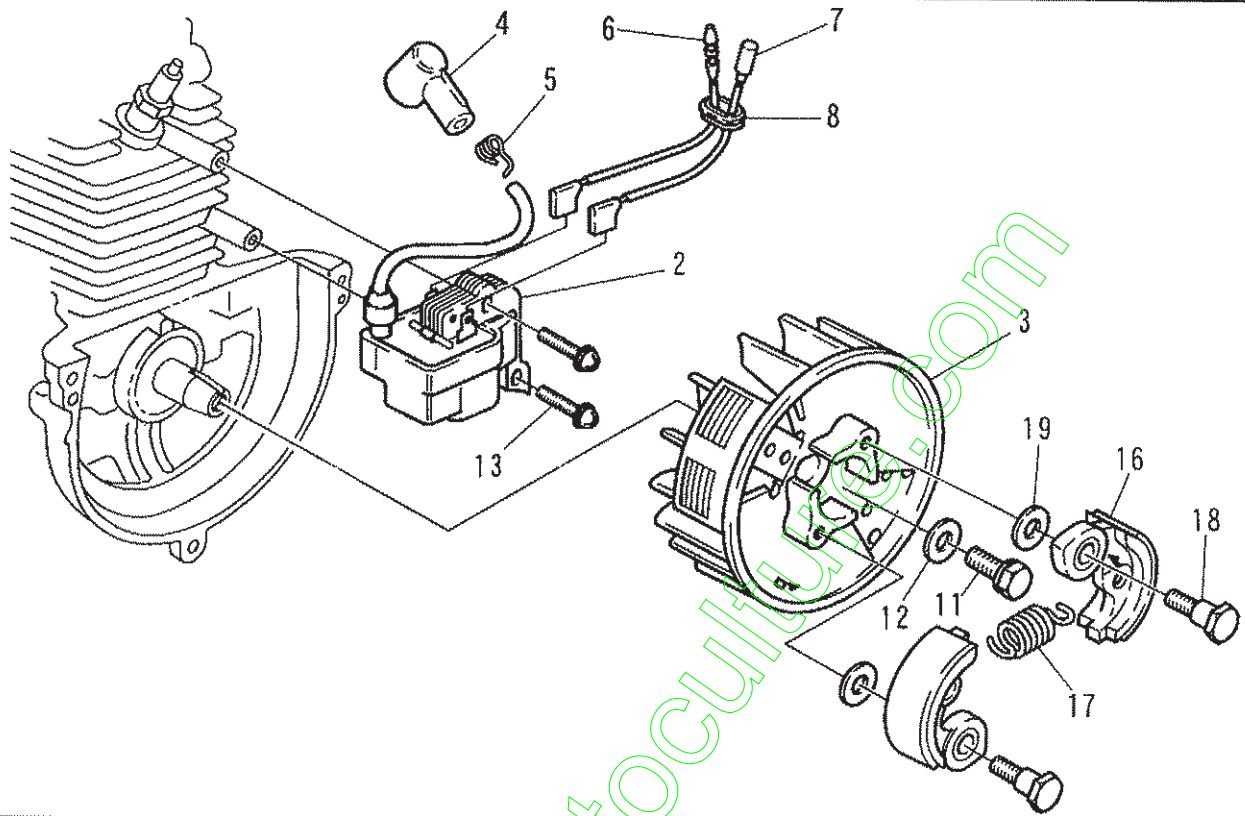

RECOIL STARTER, FUEL TANK & COVER

BH2500(A-AU)PARTS LIST

RECOIL STARTER, FUEL TANK & COVER

BH2500(A-AU)PARTS LIST

REF. NO.	ROBIN PART NUMBER	PART NAME	QUANTITY	OUR PART NUMBER
*1	5925001001	STARTER REWIND	1	9940 (Incl. 2~10)
2	5925001030	REEL	1	9941 (t=Ø.8)
3	5195002060	SET SCREW	1	9942
4	5215002030	SPIRAL SPRING	1	5374 (4*Ø.4)
5	5195002110	COLLAR	1	5577
6	5195002100	SWING ARM	1	9943 (Ø 1.4)
8	5925001050	STARTER ROPE	1	9944 (Ø2.8)
9	5225004020	STARTER KNOB	1	7614
10	5195500000	PULLEY	1	5578
13	0043604250	SCREW ASSY	2	9945 (M4*25 W, SW)
14	0230049940	SPACER	2	9946
15	5929500800	TANK GUARD	1	9947
16	0043605100	SCREW ASSY	2	9948 (M5*10 W, SW)
18	6249500100	LABEL MODEL	1	9949
22	5926500400	TANK FUEL	1	9950
23	5926003000	TUBE	1	9951
27	5236503900	FILTER	1	3112
28	0561059990	HOSE CLAMP	1	3114
29	5926006001	CAP, FUEL TANK ASSY	1	9952
30	5926005000-1	STRAP UNIT	1	9953
34	5036500200-1	PLATE	1	9954
35	5036500300-1	PLATE	1	9955
36	5196500301	DAMPER	1	9956
41	5925500600	COVER, CYLINDER	1	9957
42	0043605100	SCREW ASSY	2	9975 (M5*10 W, SW)
43	0043604160	SCREW ASSY	2	9976 (M4*16 W, SW)
44	5927500000	COVER, PLUG	1	9958
46	0566059980	CLAMP	1	9959
47	5929500100	LABEL TRADE MARK	1	9960

FLYWHEEL & CLUTCH

BH2500(A-AU)PARTS LIST

REF. NO.	ROBIN PART NUMBER	PART NAME	QUANTITY	OUR PART NUMBER
2	5927001010	IGNITION COIL	1	9961
3	5927001020	FLYWHEEL	1	9962
4	5927500100	CAP, PLUG	1	9963
5	0654009931	SPRING PLUG CAP	1	6169
6	5927003000	WIRE COMPL	1	9964
7	5257018001-1	WIRE COMPL	1	9965
8	5257500300	GROMMET	1	9966
11	0011306160	BOLT ASSY	1	6190 (M6*16 SW)
12	0031206000	WASHER	1	1395
13	0140049920	SCREW	2	5351 (M4*20 W, SW)
16	5928500000	SHOE, SLUTCH	2	9967
17	5928500100	SPRING	1	9968
18	5928500200	BOLT, CLUTCH	2	9969
19	5928500300	WASHER	2	9970