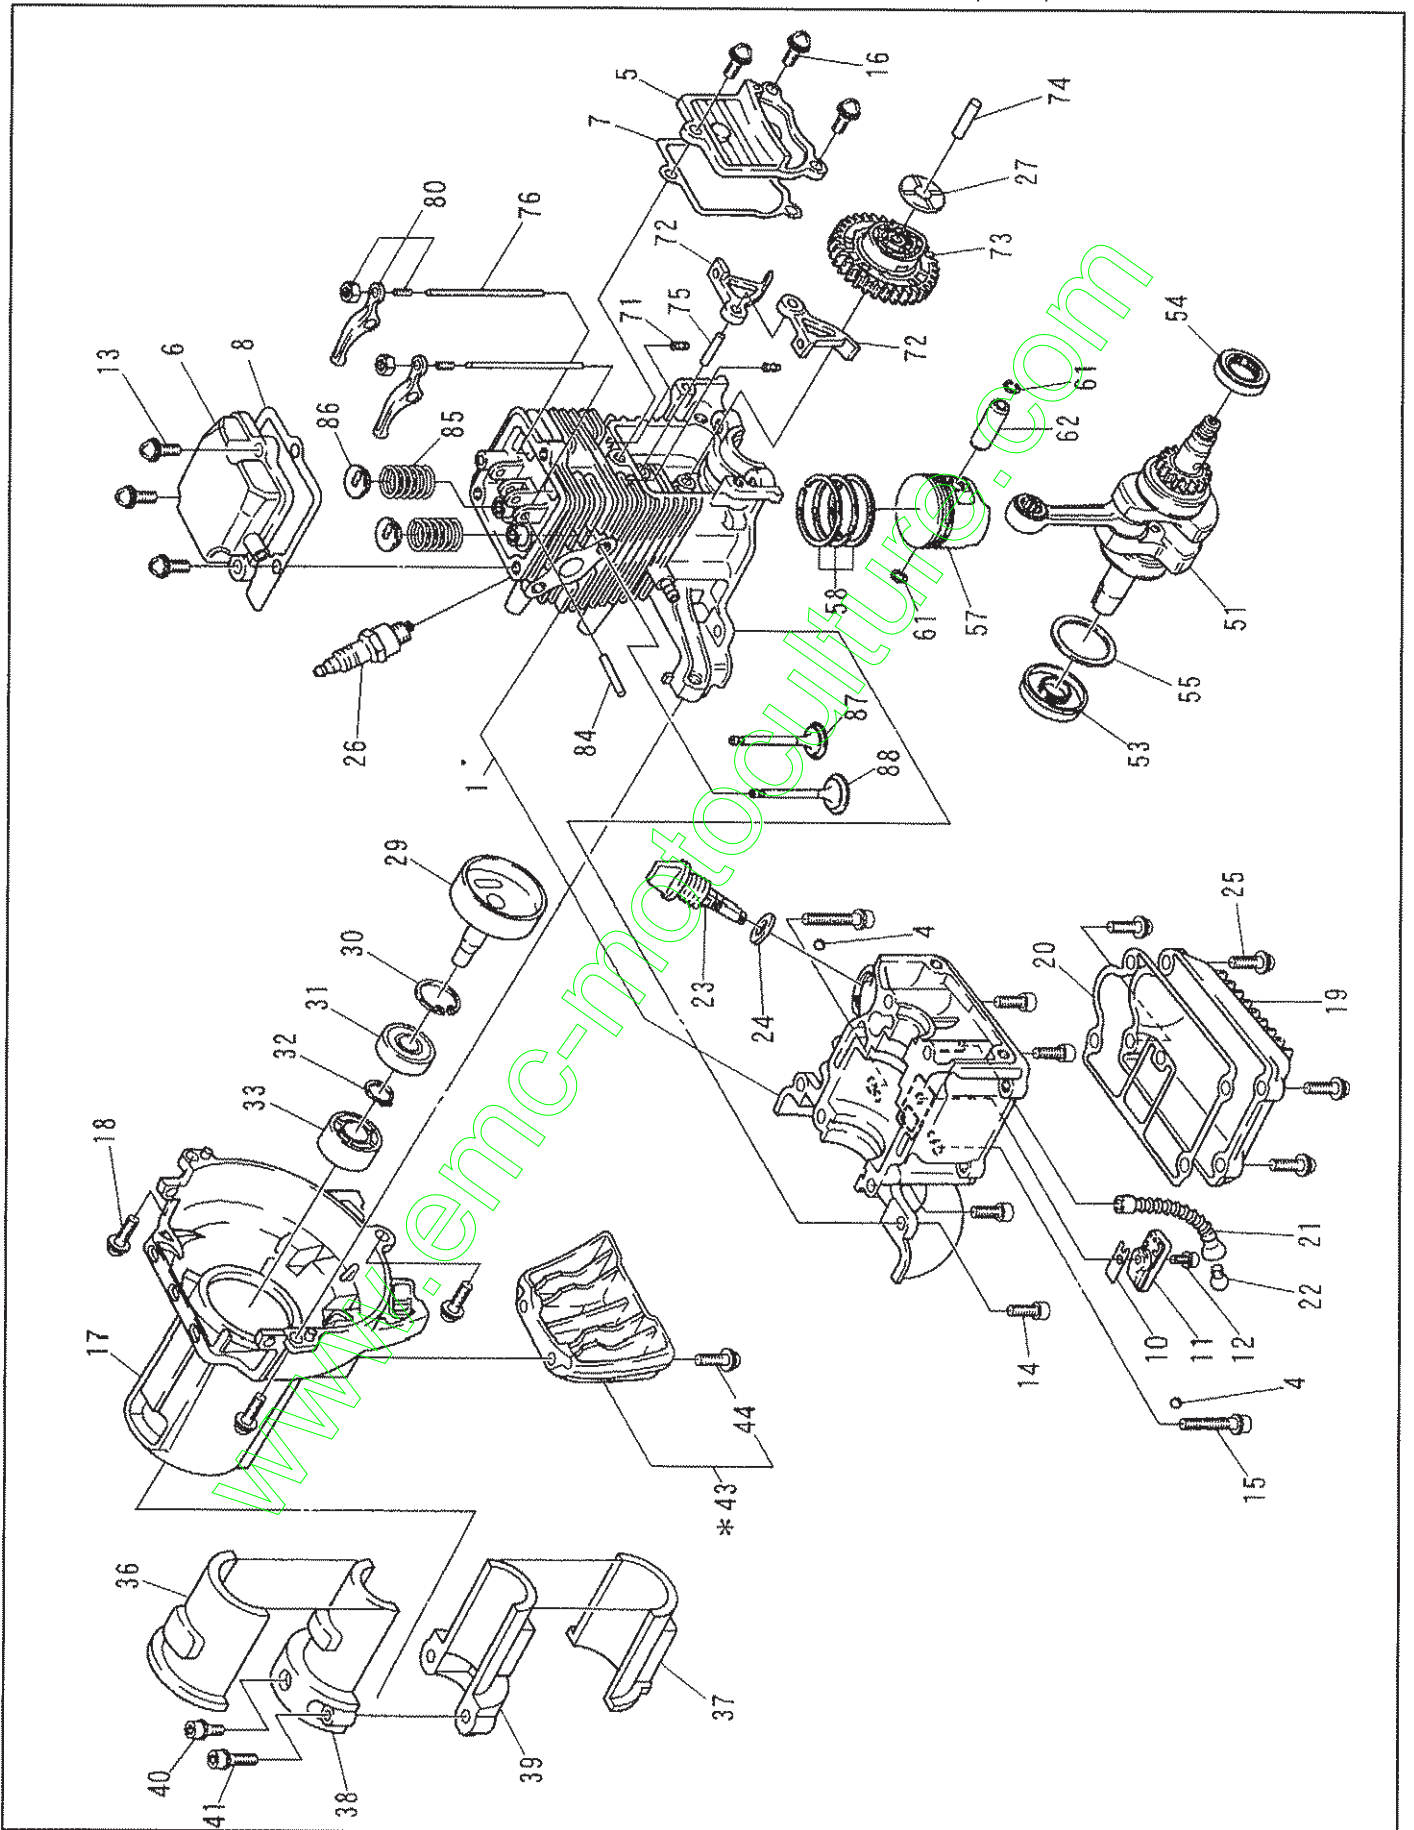

ENGINE BODY

BH2500(A-AU)PARTS LIST

REF. NO.	ROBIN PART NUMBER	PART NAME	QUANTITY			OUR PART NUMBER
			CE SPEC.		U.S.	
			(A)	(AU)	(A)	
1	5921005001	CYLINDER BLOCK SET		1		9820
4	5921501200	BALL		2		9821 (VL100-122)
5	5921500502	COVER. CAM GEAR		1		9822
6	5921004000	ROCKER COVER COMPL		1		9823
7	5921500700	GASKET, COVER CAM GEAR		1		9824
8	5921500800	GASKET, ROCKER COVER		1		9825
10	5921501000	LEAD VALVE		1		9826
11	5921501100	RETAINER PLATE		1		9827
12	0119049980	SOCKET HEAD BOLT		1		9980 (M4*10SW)
13	0043605160	SCREW ASSY		3		9981 (M5*16 W. SW)
14	0119059510	SOCKET HEAD BOLT		6		9982 (M5*14)
15	0119059500	SOCKET HEAD BOLT		2		9983 (M5*30W)
16	0043605140	SCREW ASSY		3		9984 (M5*14 W, SW)
17	6241500203	CASE CLUTCH		1		9848
18	0043605140	SCREW ASSY		3		5416 (M5*16 W, SW)
19	5926500000	CASE OIL		1		9829
20	5926500100	GASKET, CASE, OIL		1		9830
21	5926500200-1	TUBE OIL		1		9831
22	5926500300	WEIGHT OIL		1		9832
23	5926500600	OIL GAUGE		1		9833
24	0213160020	GASKET		1		9834 (FHI)
25	0043605180	SCREW ASSY		4		1707 (M5*18 W,SW)
26	0650109950	PLUG SPARK		1		9835
27	5923503800	WASHER		1		8606 (NYLON 6)
29	6242003000	DRUM CLUTCH COMPL		1		9849
30	0031432000	SNAP RING INNER		1		6272-1
31	0600129950	BALL BEARING		1		8603 (6201DD)
32	0031512000	SNAPRING OUTER		1		1398
33	6241500300	SPACER		1		9836
36	6241500401	DAMPER PIPE 1		1		9837
37	6241500501	DAMPER PIPE 2		1		9838
38	6241500600	BRACKET PIPE 1		1		9839
39	6241500700	BRACKET PIPE 2		1		9840
40	0119059900	SOCKET HEAD BOLT		1		6128 (M5*12 SW)
41	0119059950	SOCKET HEAD BOLT		2		1223 (M5*18 SW)
*43	5219002000	STAND SET		1		9841 (Incl.44)
44	0140059480	SCREW		2		9842 (M5* 14 W, SW)