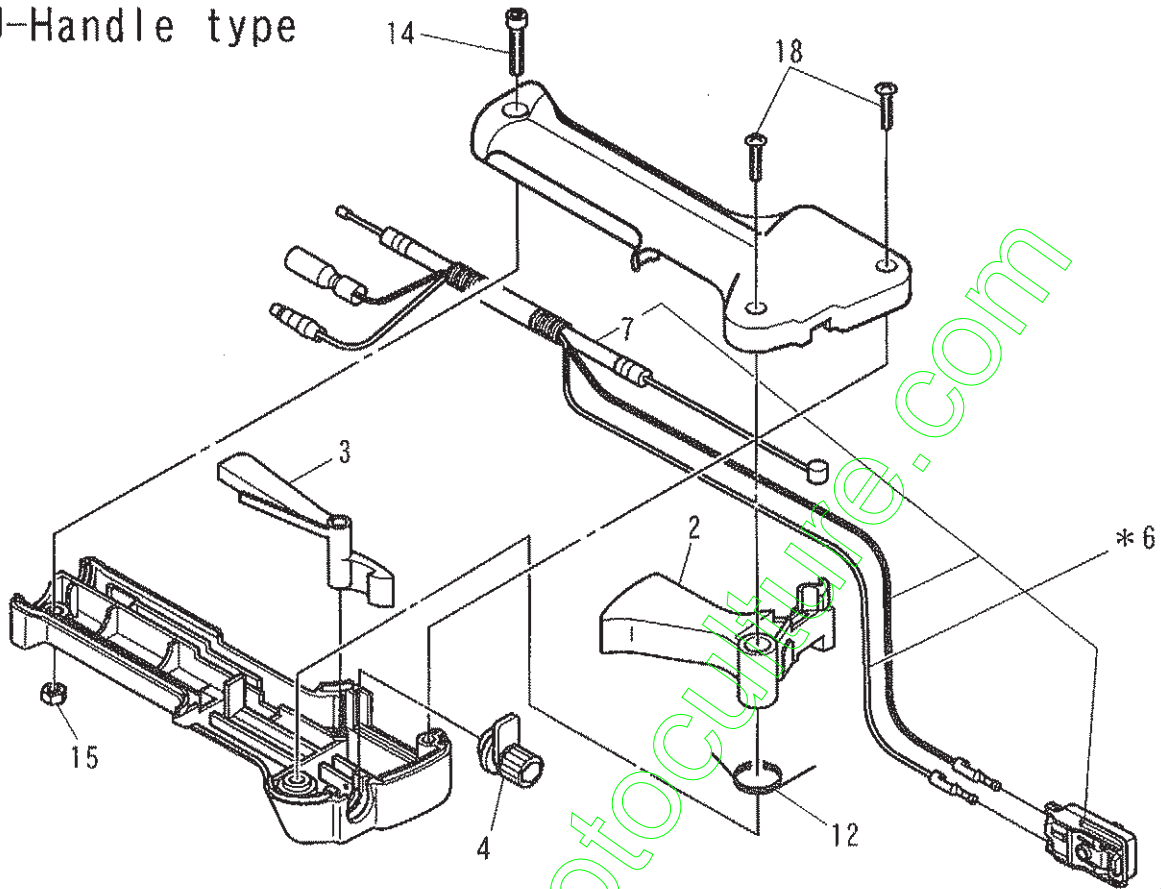

MACHINE BODY

BH2500(A-AU)PARTS LIST

CONTROL LEVER ASSY

BH2500(A-AU)PARTS LIST

* Loop-Handle type

REF. NO.	ROBIN PART NUMBER	PART NAME	QUANTITY			OUR PART NUMBER
			CE SPEC.		U.S.	
			(A)	(AU)	(A)	
2	6195006030	LEVER		1		9802
3	6215023060	LEVER		1		9803
4	6215023050	ADJ COMPL		1		9804
*6	6245003010	WIRE SET COMPL.		1		9807 (Incl. 7)
7	6245003020	T. CABLE		1		9808
12	6195006050	SPRING		1		9809
14	0119059720	SOCKET HEAD BOLT		2		9817 (M5*20)
15	6415011160	NUT		2		9818 (M5)
18	6195006060	TAPPING SCREW		4		9819 (M4*20)

CONTROL LEVER ASSY

BH2500(A-AU)PARTS LIST

*U-Handle type

REF. NO.	ROBIN PART NUMBER	PART NAME	QUANTITY		OUR PART NUMBER
			CE SPEC. (A)	U.S. (A)	
2	6215022030	LEVER		1	9864
3	6215023060	LEVER		1	9843
4	6215023050	ADJ COMPL		1	9844
*6	6245002010	WIRE SET		1	9845 (Incl. 7)
7	6245002020	WIRE COMPL		1	9846
12	6195006050	SPRING		1	9847
14	0119059980	SOCKET HEAD BOLT		1	9936 (M5*30)
15	6215022040	NUT		1	9937 (M5)
18	6195006060	TAPPING SCREW		2	9819 (M4*20)