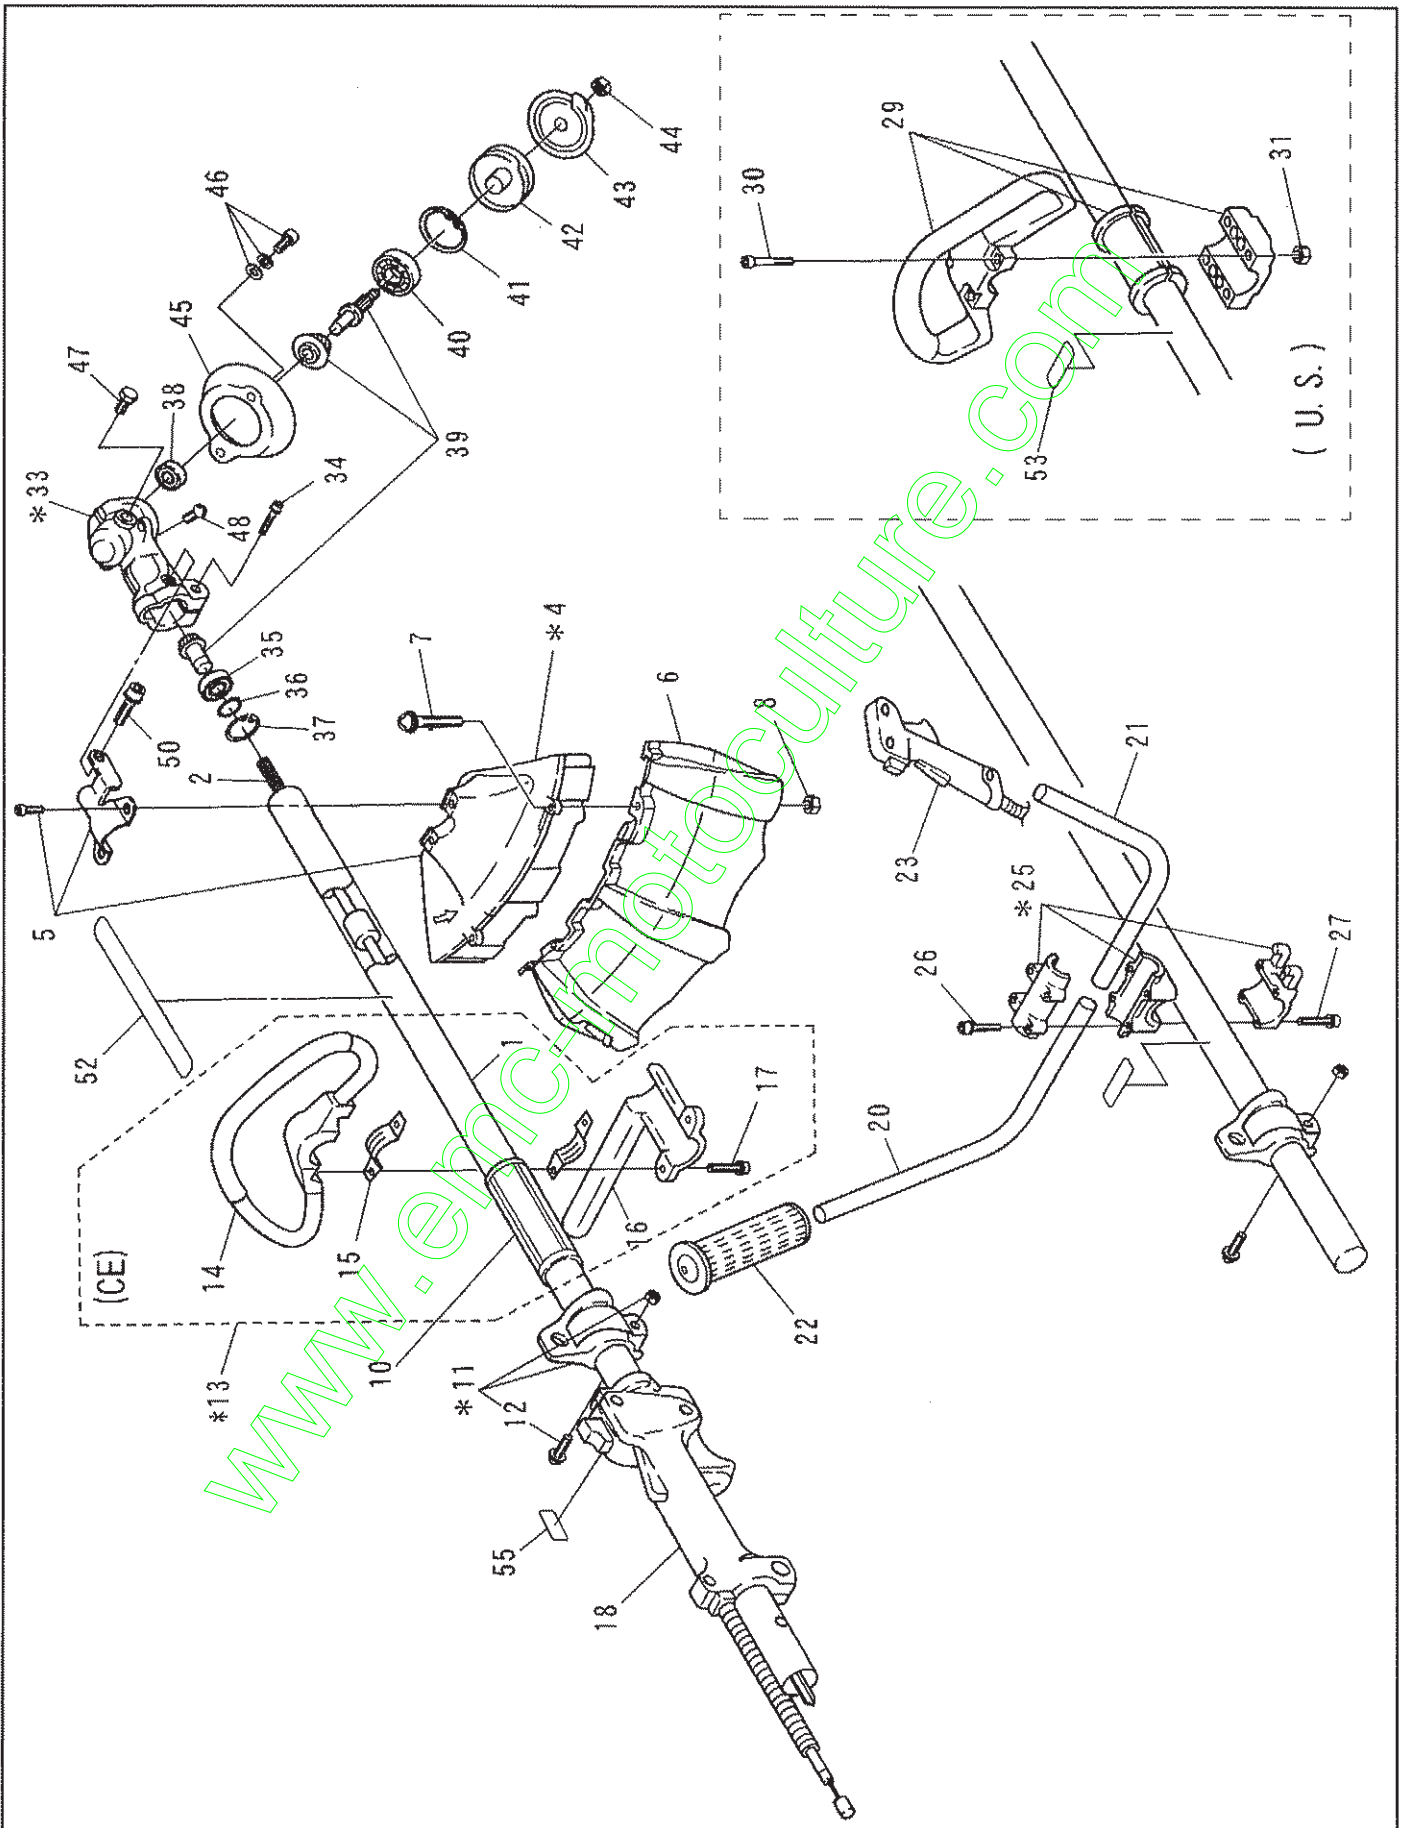

FLYWHEEL & CLUTCH

STANDARD ACCESSORIES

MACHINE BODY

BH2500(A-AU)PARTS LIST

MACHINE BODY

BH2500(A-AU)PARTS LIST

REF. NO.	ROBIN PART NUMBER	PART NAME	QUANTITY			OUR PART NUMBER
			CE SPEC.		U.S.	
			(A)	(AU)	(A)	
1	6241002002	PIPE SHAFT COMPL	1	1	1	9800
2	6191500400	SHAFT	1	1	1	5433
*4	6258046002	PROTECTOR ASSY	1	1	1	9805 (Include 5-8)
5	6258050000	PROTECTOR ASSY, BRACKET	1	1	1	9805B
6	6258048002	PROTECTOR BOTTOM	1	1	1	9806
7	0043605400	SCREW ASSEMBLY	2	2	2	9810 (M5*40 W, SW)
8	0021805000	NUT	2	2	2	7020 (M5)
10	6271501500	SPACER	1			9933
*11	6254019000-2	HANGER ASSEMBLY	1	1	1	9811 (Include 12)
12	0043605200	SCREW ASSEMBLY	1	1	1	9812 (M5*20 W, SW)
*13	6214014000	HANDLE COMPL	1			8602 (Include 14-17)
14	6274004010	LOOP HANDLE	1			9854
15	6214014010	GUARD STAY	2			9852
16	6274004020	LOOP HANDLE BAR	1			9855
17	6274004040	SOCKET HEAD BOLT	2			9979 (M6*20 SW)
*18	6245003000	CONTROL LEVER ASSEMBLY	1		1	9856
20	6214501600	HANDLE		1		9851
21	6214502000	HANDLE		1		9853
22	6254500000	GRIP		1		8037
*23	6245002000	CONTROL LEVER ASSY		1		9801
*25	6254007001	HOLDER HANDLE ASSY		1		9857 (Incl.26, 27)
26	0119059840	SOCKET HEAD BOLT		4		9934 (M5*25 SW)
27	0119059890	SOCKET HEAD BOLT		4		9935 (M5*25 SW)
29	6114005000	HANDLE COMPL			1	9850
30	0119059860	SOCKET HEAD BOLT			4	6126 (M5 * 33)
31	0022705000	NUT			4	1703 (M5)
*33	6213017002	CASE GEAR ASSY	1	1	1	9813 (Incl. 34~48)
34	0119059890	SOCKET HEAD BOLT	1	1	1	6268 (M5*25 SW)
35	6212500300	BALL BEARING	1	1	1	6008 (609ZZ)
36	0031508000	SNAP RING OUTER	1	1	1	6130
37	0031424000	SNAP RING INNER	1	1	1	1187
38	0600069990	BALL BEARING	1	1	1	5310 (626ZZ)
39	6213021000	GEAR SET	1	1	1	5437
40	0600109930	BALL BEARING	1	1	1	1386 (6000DDU)
41	0031426000	SNAP RING INNER	1	1	1	6129
42	6218501601-1	WASHER RECEIVE	1	1	1	9814
43	6218003000	WASHER CLAMP COMPL	1	1	1	6112