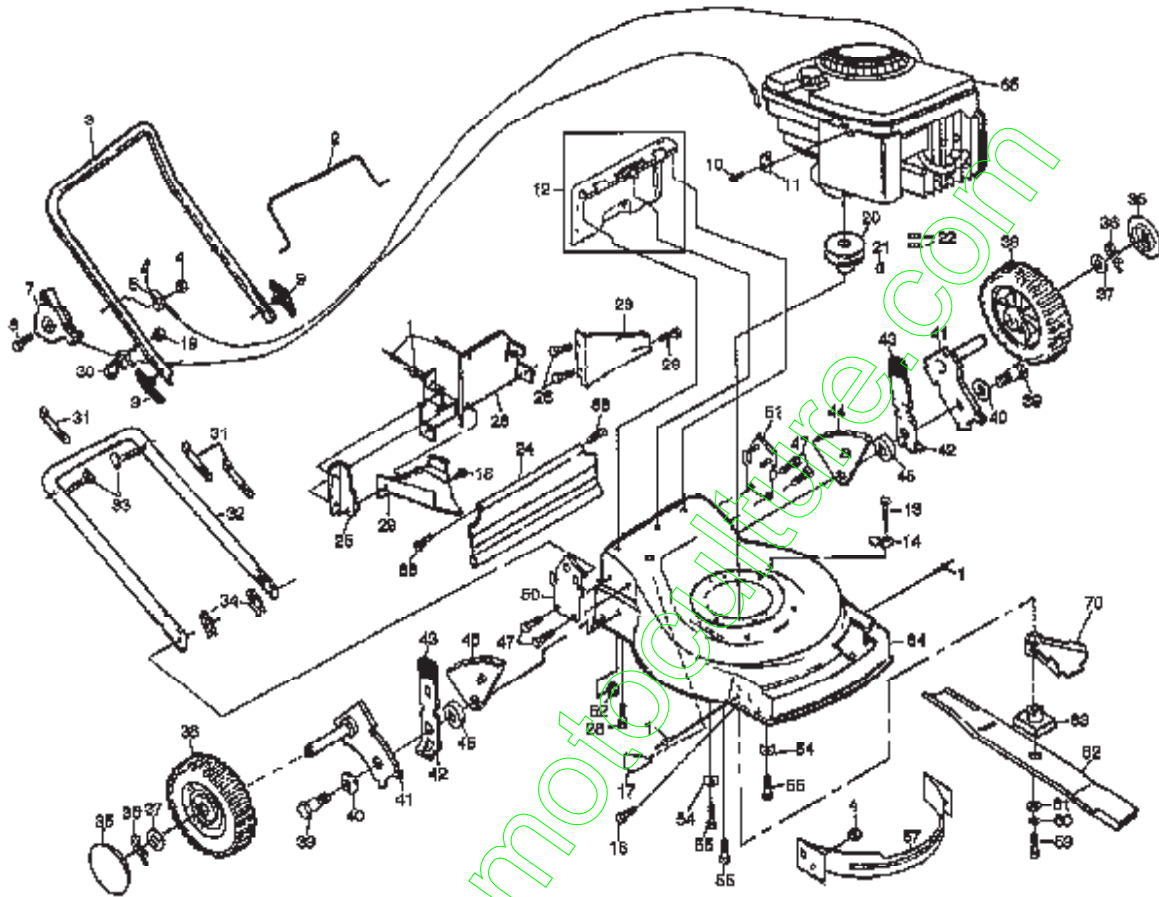

22" REAR BAGGER ROTARY LAWN MOWER -- MODEL NO. BM4H479B

www.emc-motors.com

Ref #	Part Number	Qty	Description
1	128415		BLIND RIVET
2	145794		BAIL.CNTRL.DLX.
3	145640X479		HANDLE.UP.DLX.CON SUBS/1
4	63601		SUB= 73800400
5	130861		"CABLE,ENG ZONE CO"
7	700417		"CONTROL, THROTTLE"
8	144929		SCREW.HXHD.WASH.
9	136376		KNOB HANDLE
10	83816		SCREW PM
11	213146		CABLE CLAMP
12	48137		SUB= 91848137
13	750097		TAPPING SCREW
14	87930		GUIDE CLIP PM
16	74100412		SCREW
17	107339X		DECAL HYT
18	86344		SCREW PM
19	73510400		NUT
20	84596		ENGINE.PULLEY.FWG
21	87677		HI PRO KEY PM
22	59708		SCREW
23	133040X479		REAR BAFFLE
24	140540		SKIRT.REAR.FGD.22
25	700365X479		BAFFLE.SIDE
26	700360X479		PLATE.BACK
28	54583		SCREW
29	133190X479		DISCHARGE BAFFLE
30	132001		ROPE GUIDE
31	66426		SUB= 7192J
32	132813X479		SUB= 151721X479
33	131959		BOLT.HANDLE.LM
34	51793		HAIRPIN COTTER
35	77400		HUB CAP
36	85179		RETAINER CLIP PM
37	52160		WASHER
38	800390		SUB= 146247
39	142748		BOLT SHLD 3/8-16
40	62335		"WASHER, BELLEVIL."
41	85021X004		AXLE ARM
42	700331X004		SPRING SELECTOR
43	87877		KNOB PM
44	700326X007		BRACKET.ADJ.9.LH
45	84920		SUB= 146630
46	700327X007		BRACKET.ADJ.9.RH
47	55187		SCREW
50	700915X505		SUB= 150956
51	700913X505		SUB= 150956
52	751592		LOCKNUT PM
54	851201X004		WASHER
55	850998		SCREW
57	132255X479		SUB= 144964
59	851084		SCREW
60	850263		LOCKWASHER
61	851074		"WASHER,HARDEN"
62	141114		"BLADE.MULCH.22""
63	851514		ADAPTOR.BLADE.LM
64	146049		KIT.HSG.22RD.FWGD
65			CHECK WITH SUPPLIER
68	88652		HINGE SCREW