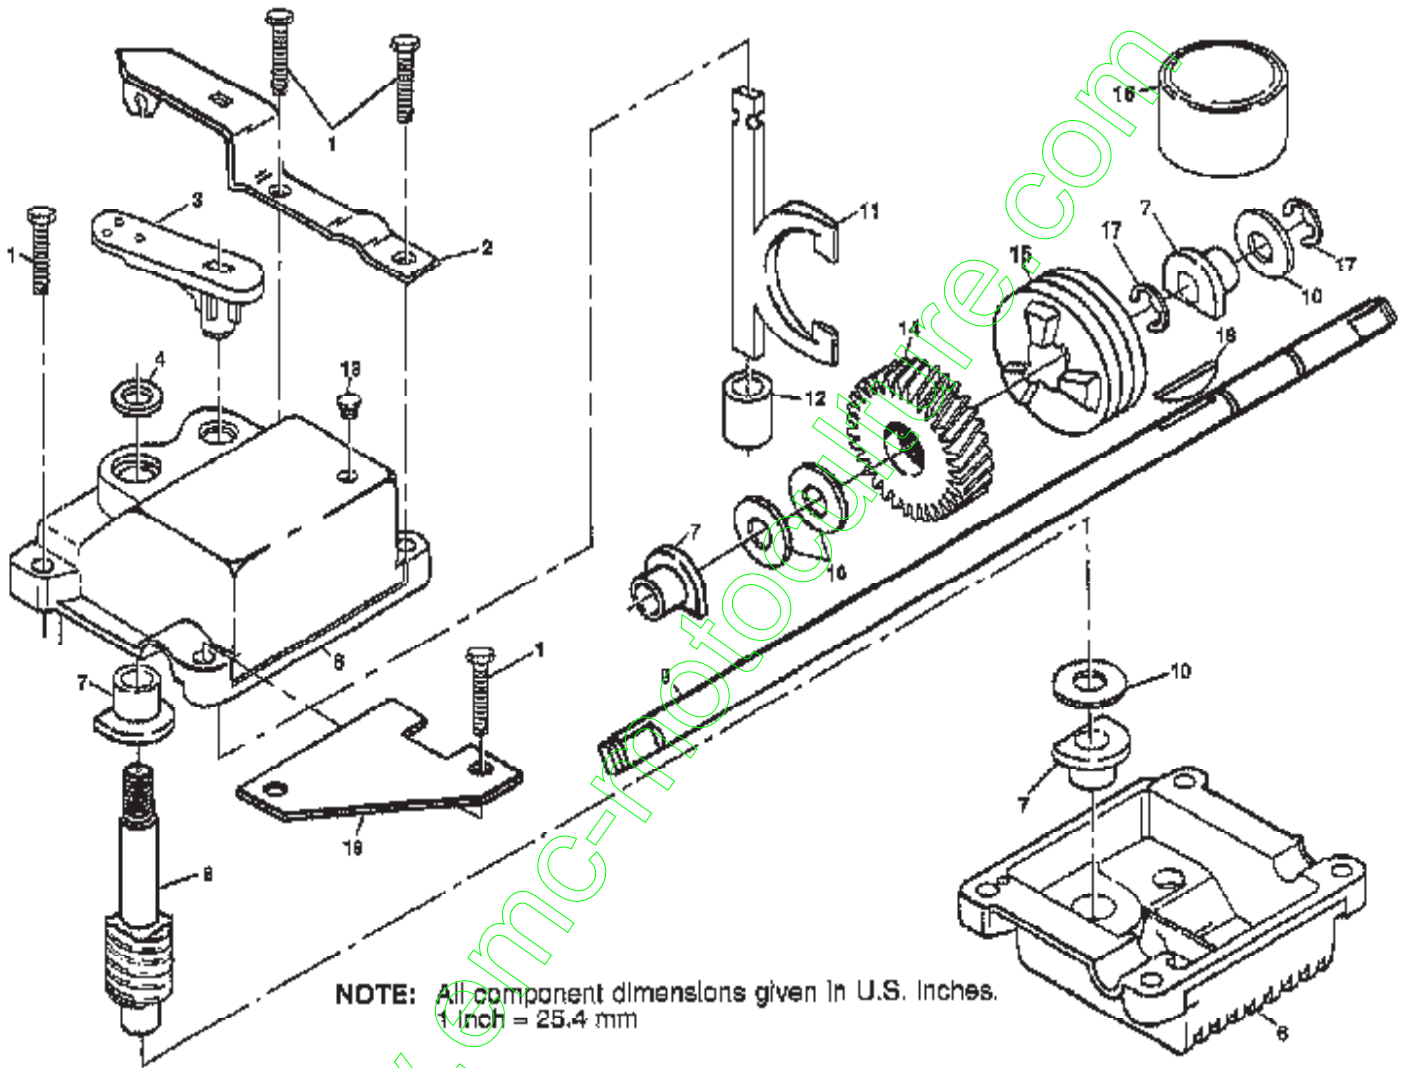

**22" POWER PROPELLED LAWN MOWER - - MODEL NO. BM4H479B**  
**GEAR CASE ASSEMBLY PART NUMBER 702511**

Ref #	Part Number	Qty	Description
	702511		SUB= 48367
1	17490416		SCREW.1/4-20
2	137055X004		BRACKET.GEARCASE
3	137053		SHIFTER
4	57072		SEAL
6	48373		KIT GEARCASE HALV
7	77881		BEARING
8	137051		SHAFT.WORM
9	137074		SHAFT.DRIVE
10	57079		THRUST WASHER
11	131484		CLUTCH YOKE
12	700343		BUSHING.GEAR BOX
13	86447		PLUG PM
14	137050		GEAR.HELICAL
15	750436X		CLUTCH JAW
16	150369		GREASE
17	12000003		RING T
18	850848		HI PRO KEY
19	81585X004		SPRING BRKT