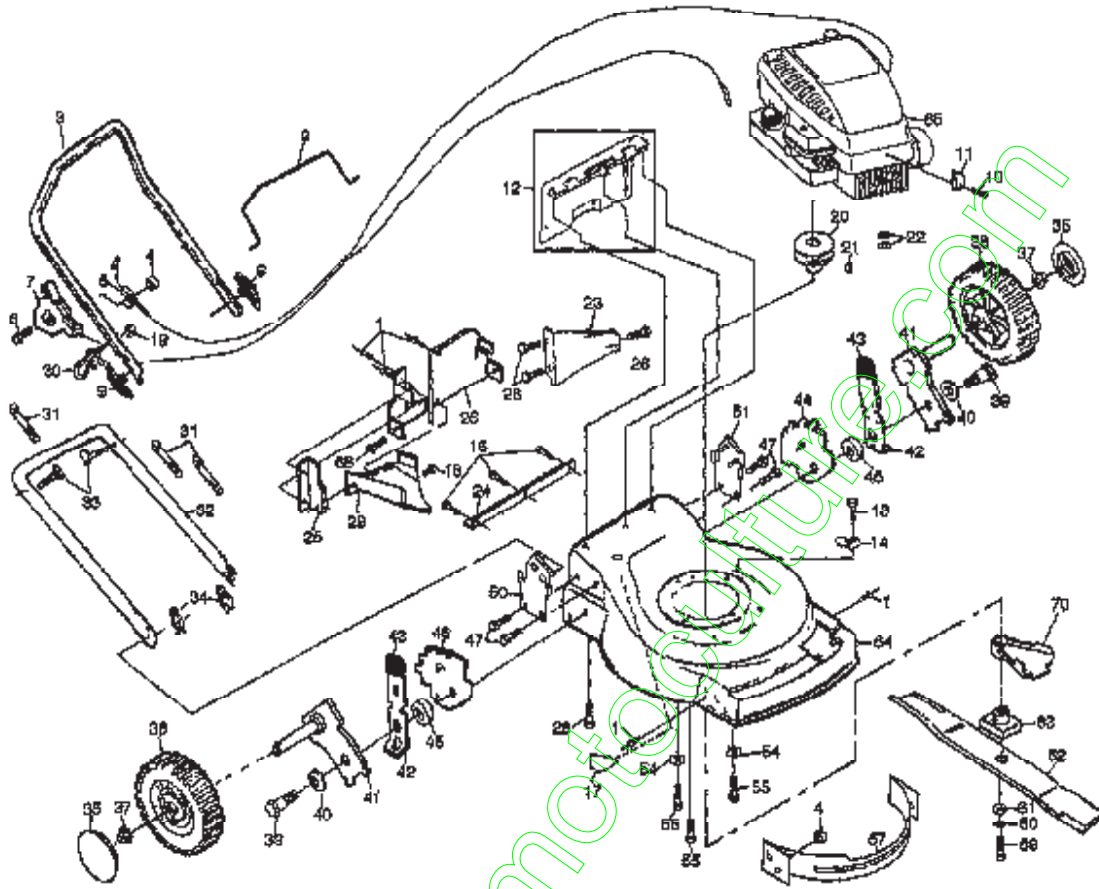

ROTARY LAWN MOWER -- MODEL NO. BM4M479A

www.emc-motors.com

Ref #	Part Number	Qty	Description
1	128415		BLIND RIVET
2	151823		SUB= 145794
3	145640X479		HANDLE.UP.DLX.CON SUBS/1
4	63601		SUB= 73800400
5	130861		"CABLE,ENG ZONE CO"
7	700417		"CONTROL, THROTTLE"
8	144929		SCREW.HXHD.WASH.
9	136376		KNOB HANDLE
10	83816		SCREW PM
11	213146		CABLE CLAMP
12	151023		KIT.DOOR.REAR
13	750097		TAPPING SCREW
14	87930		GUIDE CLIP PM
16	146694		SCREW.1/4-20.38
17	145494		DECAL.DANGER.CUTF
18	150050		SCREW.HXTAP.10-24
19	73510400		NUT
20	84596		ENGINE.PULLEY.FWG
21	87677		HI PRO KEY PM
22	59708		SCREW
23	133040X479		REAR BAFFLE
24	146143X479		GUARD.FOOT.REAR.
25	700365X479		BAFFLE.SIDE
26	151751X479		SUB= 160368
28	54583		SCREW
29	133190X479		DISCHARGE BAFFLE
30	132001		ROPE GUIDE
31	66426		SUB= 7192J
32	151721X479		LOWER HANDLE
33	131959		BOLT.HANDLE.LM
34	51793		HAIRPIN COTTER
35	77400		HUB CAP
37	83923		HEX FLANGE LOCKNT
38	146247		WHEEL.8X2.PR.RAD.
39	151611		BOLT.SHLD.W/PATCH
40	62335		"WASHER, BELLEVIL."
41	145935X004		ARM.AXLE.ASM.BZP.
42	700331X004		SPRING SELECTOR
43	87877		KNOB PM
44	700329X007T		WHEEL ADJ BRACKET
45	146630		SPACER.HEIGHT.ADJ
46	700330X007T		WHEEL ADJ BRACKET
47	150078		SCREW.HXWS.5/16
50	151588X479		BRACKET.HDL.RH.
51	151589X479		BRACKET.HDL.LH.
54	851201X004		WASHER
55	150406		BOLT.ENG.3/8-16
57	702682X479		BAFFLE.FRT.ASM.
59	851084		SCREW
60	850263		LOCKWASHER
61	851074		"WASHER,HARDEN"
62	141114		"BLADE.MULCH.22"""
63	851514		ADAPTOR.BLADE.LM
64	151762		HOUSING KIT/LM
65			CHECK WITH SUPPLIER
68	88652		HINGE SCREW
70	134612		SUB= 48283
	146983		MANUAL.OP.GEN.SP.