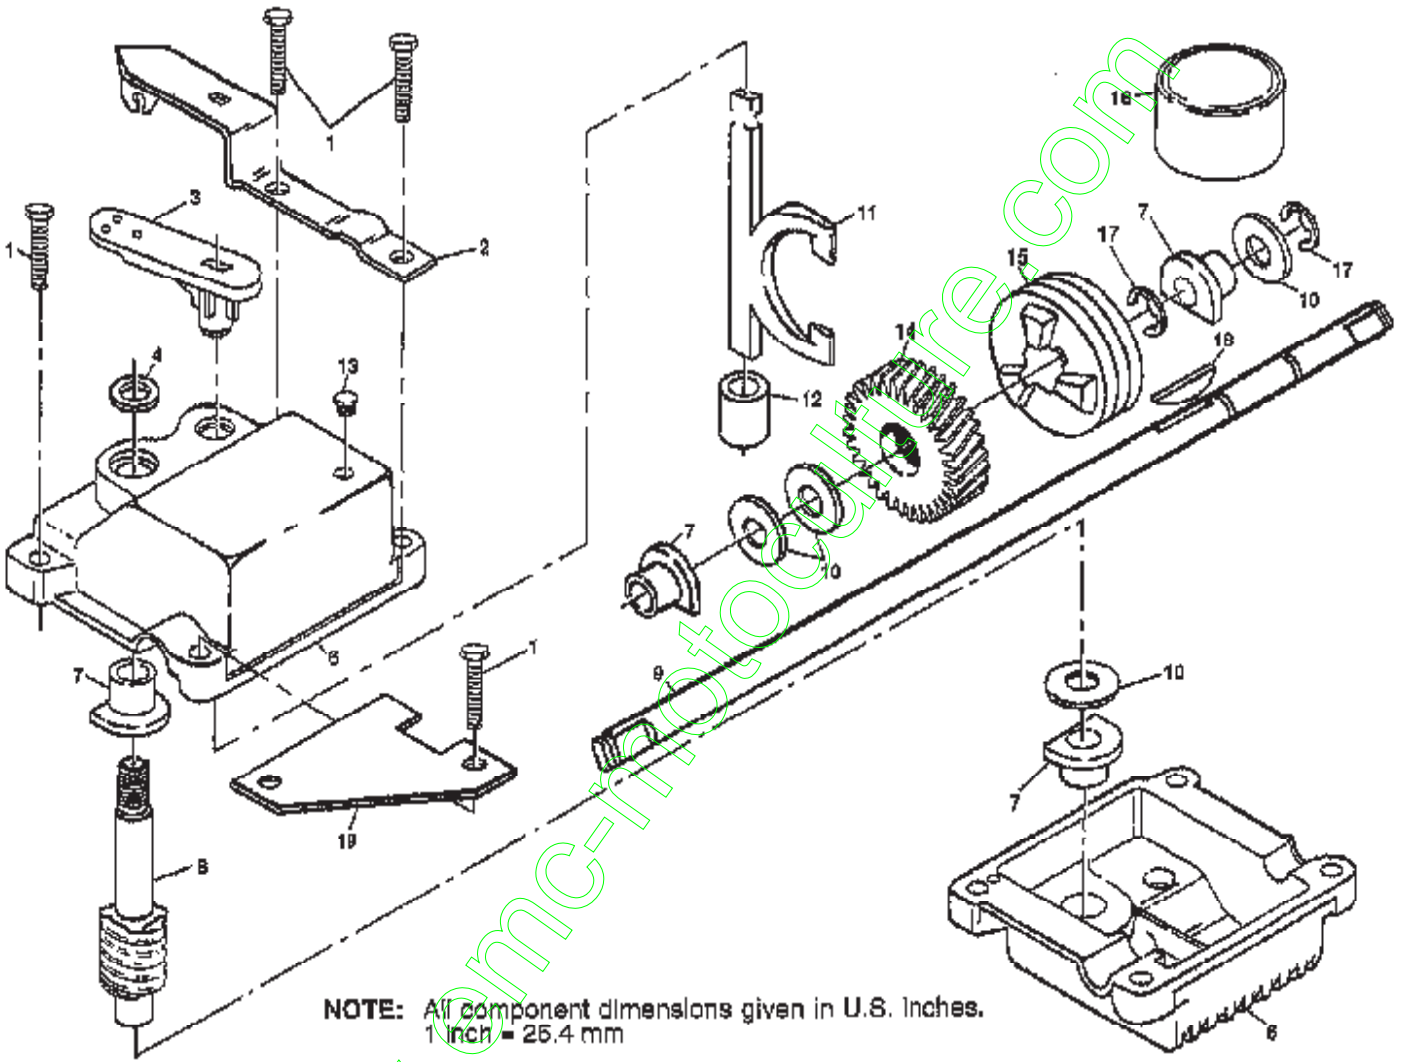

**POWER PROPELLED LAWN MOWER -- MODEL NO. BM4M479A**  
**GEAR CASE ASSEMBLY PART NUMBER 702511**

Ref #	Part Number	Qty	Description
	702511		SUB= 48367
1	17490416		SCREW.1/4-20
2	137055X004		BRACKET.GEARCASE
3	137053		SHIFTER
4	57072		SEAL
6	48373		KIT GEARCASE HALV
7	77881		BEARING
8	137051		SHAFT.WORM
9	137074		SHAFT.DRIVE
10	57079		THRUST WASHER
11	131484		CLUTCH YOKE
12	700343		BUSHING.GEAR BOX
13	86447		PLUG PM
14	137050		GEAR.HELICAL
15	750436X		CLUTCH JAW
16	750369		SUB= 6066J
17	12000003		RING T
18	850848		HI PRO KEY
19	81585X004		SPRING BRKT