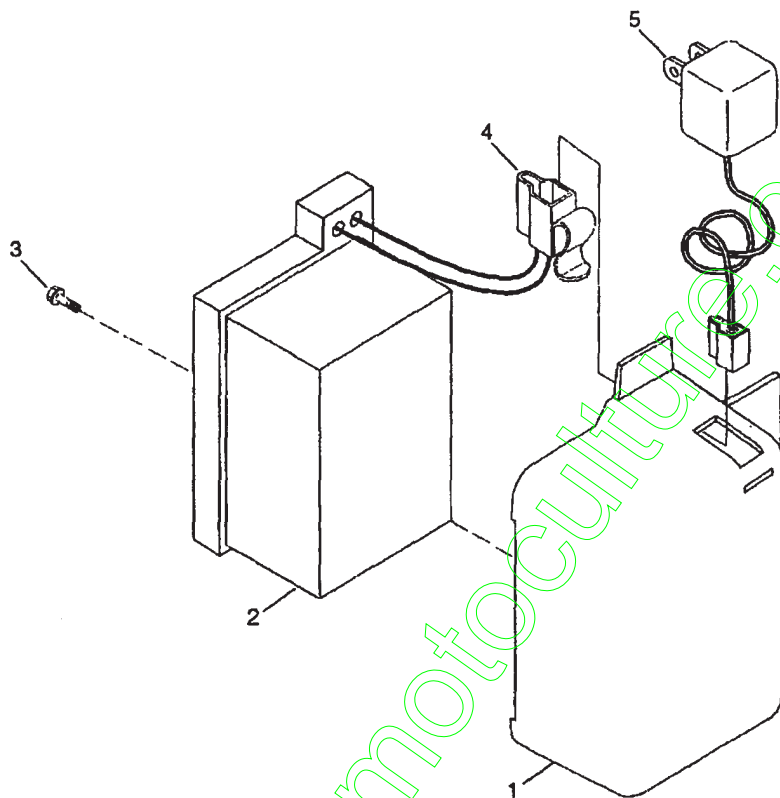

REPAIR PARTS

ROTARY LAWN MOWER -- MODEL NO. BM4TDEA

REPAIR PARTS

ROTARY LAWN MOWER -- MODEL NO. BM4TDEA

KEY PART NO.	DESCRIPTION	KEY PART NO.	DESCRIPTION
1	141912 Hex Washer Head Screw #10-24 x 1/2	21	152018 Adjuster Assembly (Left)
2	154049 Drive Cover	22	152019 Adjuster Assembly (Right)
3	701477 Pushin Fastener	24	88080 Dust Cover
4	164795 Drive Pawl	25	67725 Washer
5	88043 Drive Pulley	27	750124 Wheel & Tire Assembly
6	12000030 Retaining Ring	28	145212 Flanged Locknut
7	54583 Screw 1/4-20 x 1/2	29	85179 Retainer Clip
8	851947X004 Clutch Frame	30	77400 Hubcap
9	50962 Locknut 1/4-20	31	12000058 E-Ring
10	702631X004 Clutch Lever	32	137054 Pinion
11	88057 Clutch Lever Spacer	33	63601 Locknut 1/4-20
12	750253 Locknut 5/16-18	34	700537 Drive Shaft
13	72070504 Carriage Bolt 5/16-18 x 1/2	35	88082 Driven Pulley
14	74350424 Hex Head Screw 1/4-20 x 1-1/2	36	111924X Drive Belt
15	88069 Spacer	..	852000 "Clean Under" Decal (Drive Cover)
16	48160 Idler Assembly (Includes Key No. 17)		
17	88576 Idler Spacer		
18	88517 Shoulder Bolt 5/16-18 x 1-3/8		
19	88516 Idler Pulley		
20	87877 Selector Knob		

Available accessories not included with mower:

- MA36 Chute Deflector
- MK20FRD Mulcher

C C C

C

REPAIR PARTS**ROTARY MOWER MODEL NUMBER BM4TDEA**

KEY NO.	PART NO.	DESCRIPTION
1	157553	Battery Box
2	750909	Battery
3	17411312	Hex Washer Head Screw 13 x .750
4	86353	Connector Mounting Clip
5	130024	Battery Charger