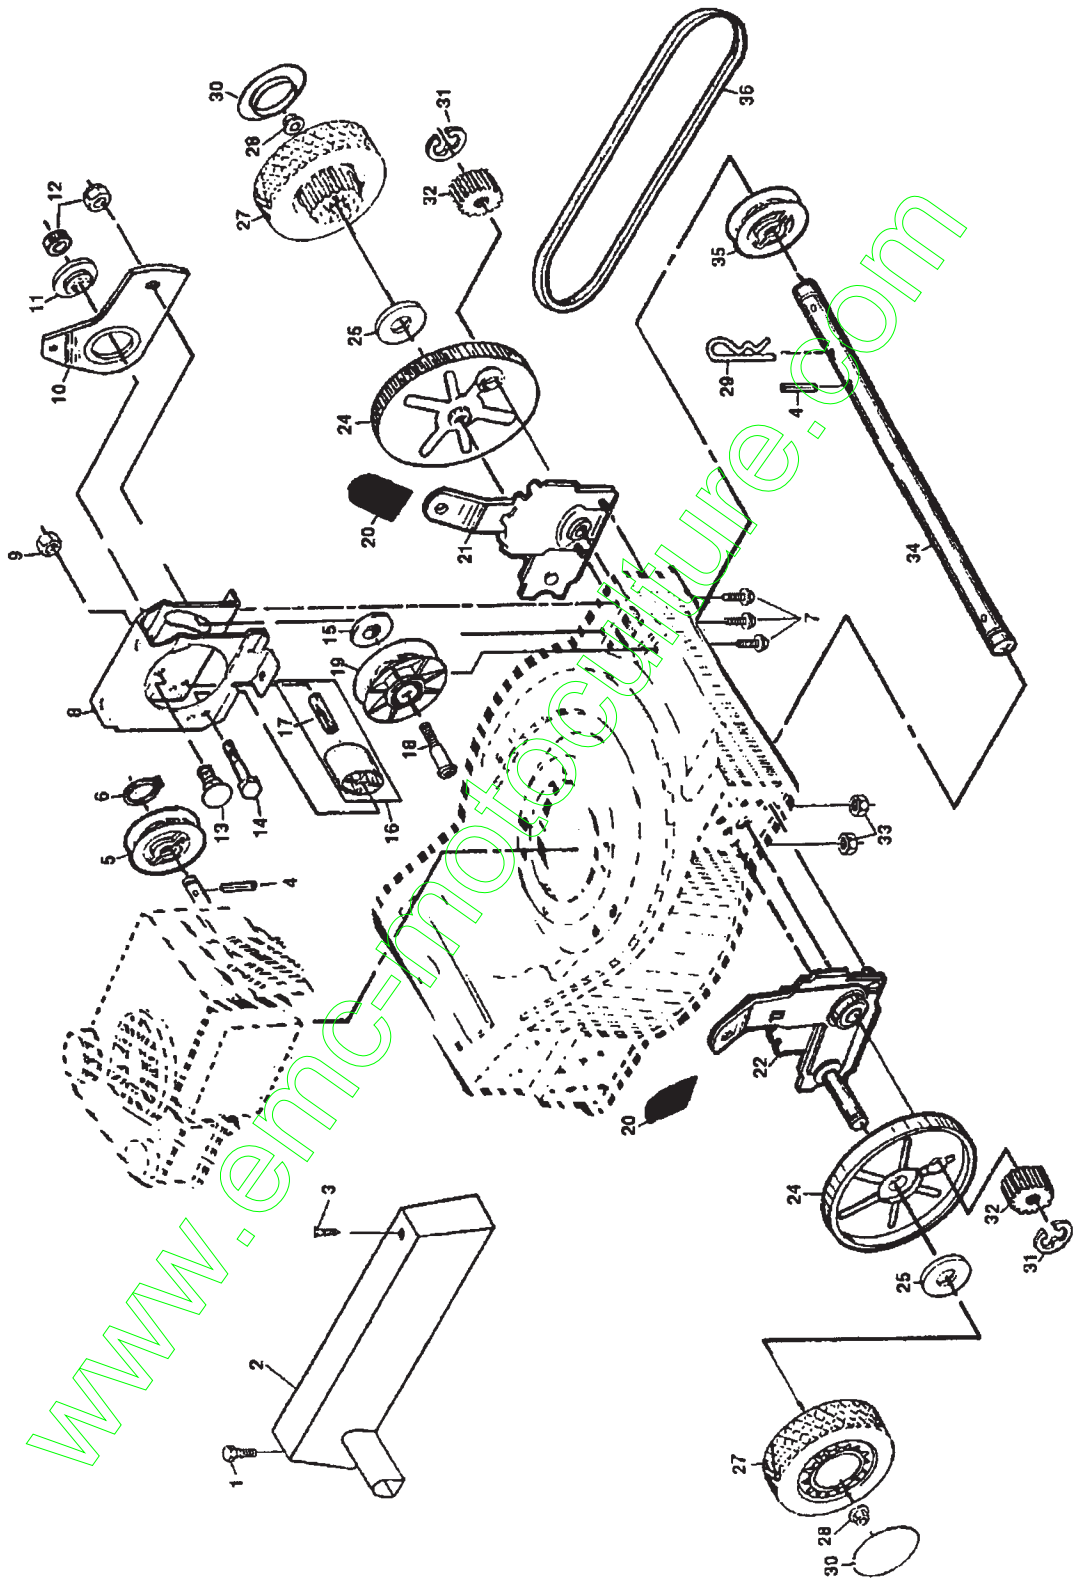

REPAIR PARTS

ROTARY LAWN MOWER -- MODEL NO. BM4TDEA

REPAIR PARTS

ROTARY LAWN MOWER -- MODEL NO. BM4TDEA

KEY PART NO.	DESCRIPTION	KEY PART NO.	DESCRIPTION
1	141912 Hex Washer Head Screw #10-24 x 1/2	21	152018 Adjuster Assembly (Left)
2	154049 Drive Cover	22	152019 Adjuster Assembly (Right)
3	701477 Pushin Fastener	24	88080 Dust Cover
4	164795 Drive Pawl	25	67725 Washer
5	88043 Drive Pulley	27	750124 Wheel & Tire Assembly
6	12000030 Retaining Ring	28	145212 Flanged Locknut
7	54583 Screw 1/4-20 x 1/2	29	85179 Retainer Clip
8	851947X004 Clutch Frame	30	77400 Hubcap
9	50962 Locknut 1/4-20	31	12000058 E-Ring
10	702631X004 Clutch Lever	32	137054 Pinion
11	88057 Clutch Lever Spacer	33	63601 Locknut 1/4-20
12	750253 Locknut 5/16-18	34	700537 Drive Shaft
13	72070504 Carriage Bolt 5/16-18 x 1/2	35	88082 Driven Pulley
14	74350424 Hex Head Screw 1/4-20 x 1-1/2	36	111924X Drive Belt
15	88069 Spacer	..	852000 "Clean Under" Decal (Drive Cover)
16	48160 Idler Assembly (Includes Key No. 17)		
17	88576 Idler Spacer		
18	88517 Shoulder Bolt 5/16-18 x 1-3/8		
19	88516 Idler Pulley		
20	87877 Selector Knob		