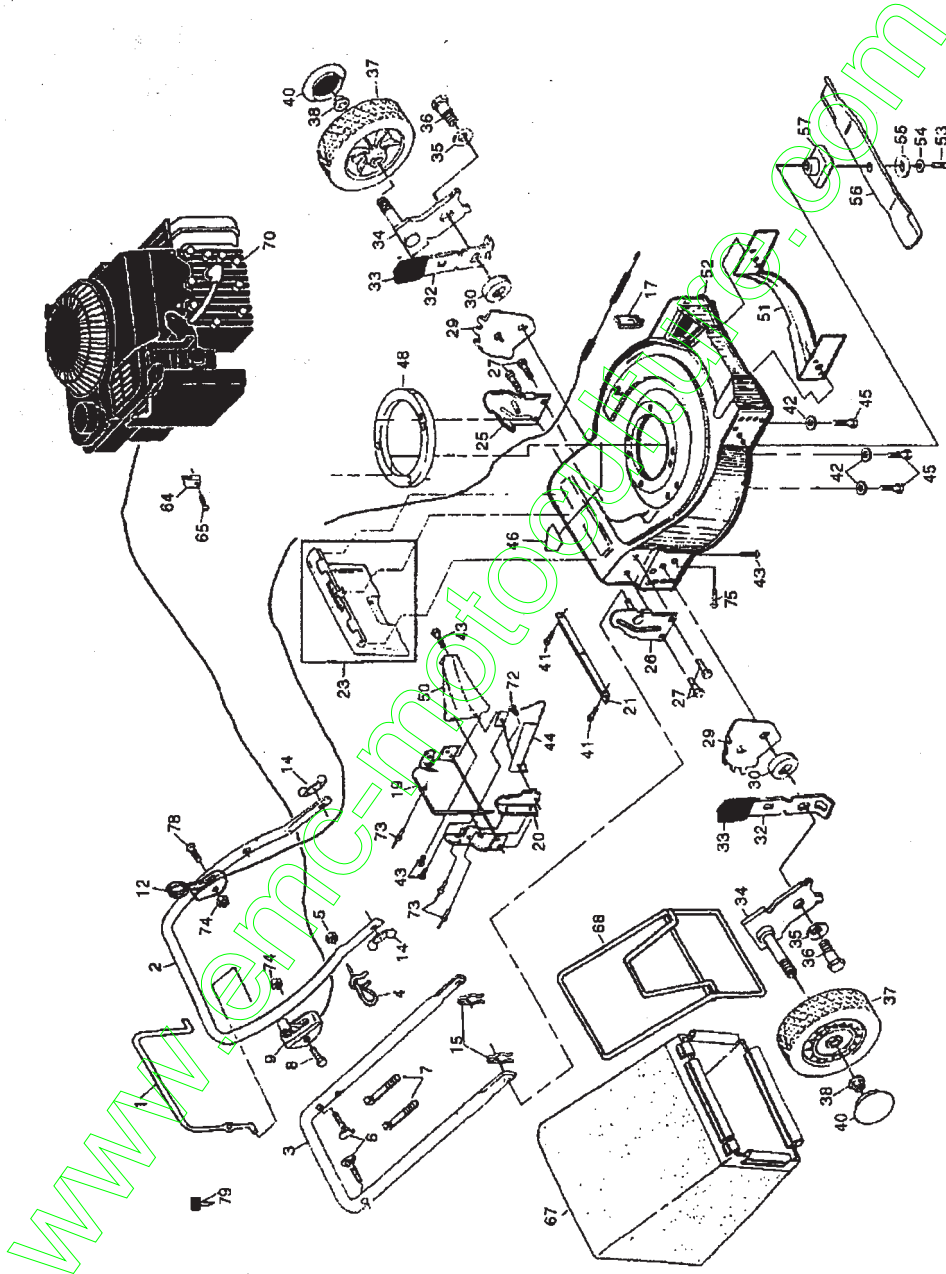

FRIGIDAIRE BM4TDEA

ROTARY MOWER MODEL NO. BM4TDEA

REPAIR PARTS

REPAIR PARTS

ROTARY MOWER MODEL NO. BM4TDEA

KEY NO.	PART NO.	DESCRIPTION	KEY NO.	PART NO.	DESCRIPTION
1	145793	Control Bar	42	53998	Flat Washer
2	165451X479	Upper Handle	43	54583	Hex Tapping Screw 1/4-20 x 1/2
3	157081X479	Lower Handle	44	133188X479	Discharge Baffle
4	132001	Rope Guide	45	850999	Hex Head Thread Rolling Screw 3/8-16 x 2
5	63601	Locknut 1/4-20	46	145494	Danger Decal
6	131959	Handle Bolt	48	850988	Engine Spacer
7	66426	Cable Tie	50	700063X479	Rear Baffle
8	144929	Hex Washer Head Screw 1/4-20 x 2.12	51	165545	Rear Baffle Kit
9	148981	Combi Key Control	52	167730	Housing Assembly (Incl. Ref. #46)
12	158742	Drive Control	53	851084	Hex Head Bolt 3/8-24 x 1-3/8 Grd. 8
14	128638	Wing Nut	54	850263	Helical Lock Washer
15	51793	Hairpin Cotter	55	851074	Hardened Washer
17	145669	Drive Cable Guide	56	145106	20" Blade
19	156445X479	Back Plate	57	851514	Blade Adapter
20	700363X479	Side Baffle	64	111190X	Clamp
21	146143X479	Foot Guard	65	83816	Screw
23	147613	Rear Door Assembly Kit	67	147270	Grass Bag
25	151589X479	Handle Bracket Assembly (Left)	68	750532	Catcher Frame
26	151588X479	Handle Bracket Assembly (Right)	70	-----	* Engine - Briggs Model 12H887
27	150078	Screw 5/16-18 x 3/4			Order parts from engine manufacturer
29	750085X007	Wheel Adjusting Bracket			Hex Washer Head Screw #10-16 x .50
30	146630	Spacer	72	150050	Pop Rivet
32	700331X004	Selector Spring	73	128415	Nut
33	87877	Selector Knob	74	751152	Screw
34	145935X004	Axle Arm Assembly	75	88652	Nut
35	62335	Belleville Washer	76	751592	Screw
36	142748	Shoulder Bolt 3/8-16	78	158755	Key
37	148438	Wheel & Tire Assembly	79	122147X	Operator's Manual (Euro)
38	83923	Flanged Locknut		167728	Replacement Parts Manual (English/French)
40	77400	Hubcap		167729	Noise Level Decal
41	146694	Screw		800197	International Symbols Decal
				145495	Warning Decal (Not Shown)
				161057