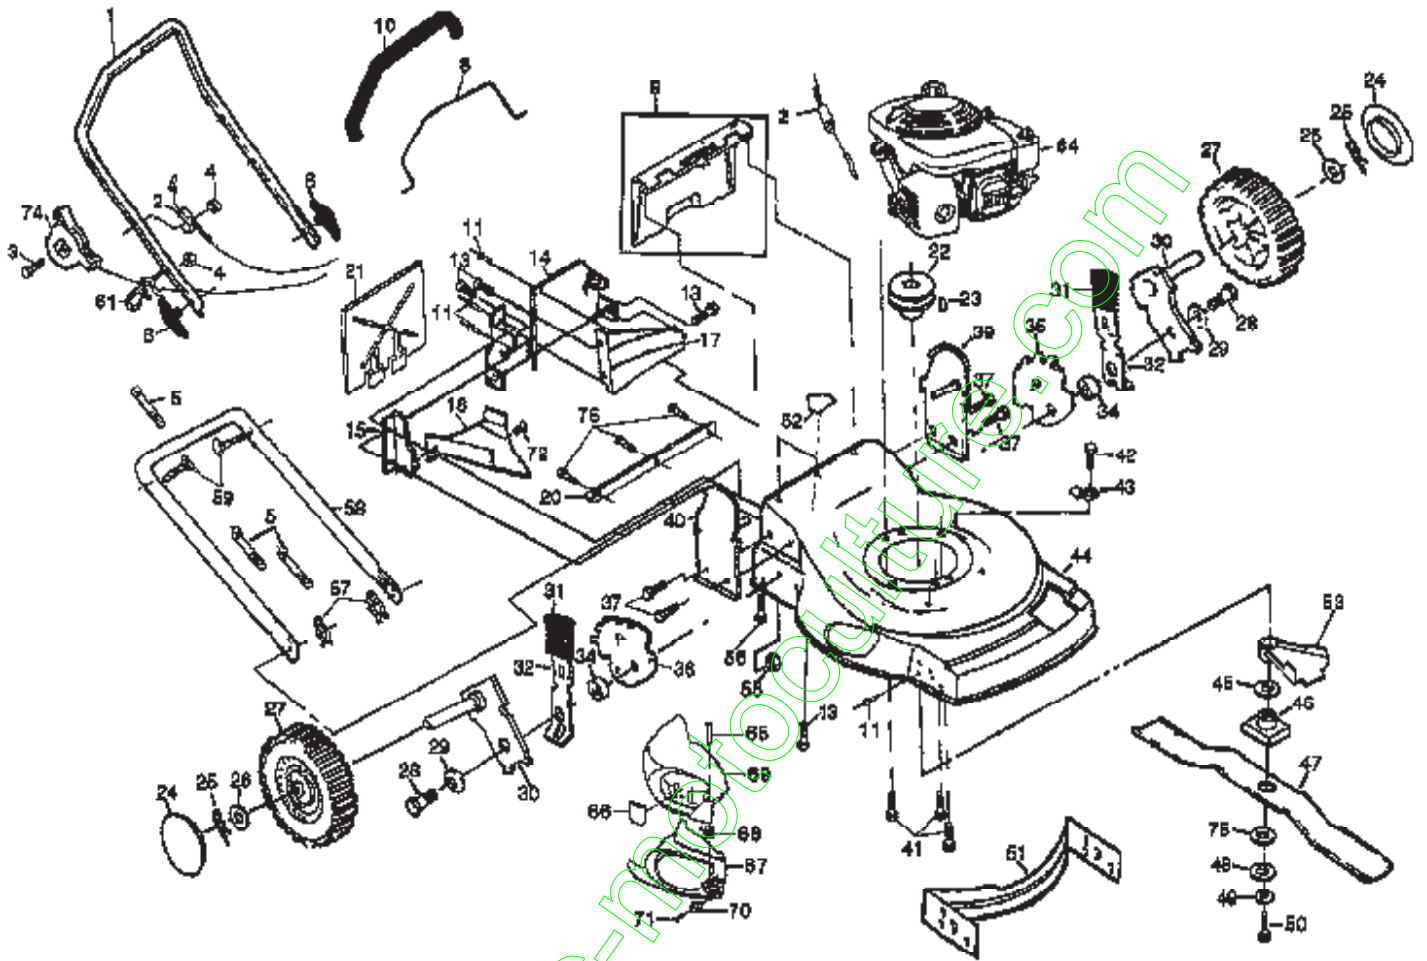

POWER PROPELLED LAWN MOWER MODEL NUMBER BM4Z413A

www.emc-netherlands.com

Ref #	Part Number	Qty	Description
1	145640X479		HANDLE.UP.DLX.CON SUBS/1
2	130861		"CABLE,ENG ZONE CO"
3	144929		SCREW.HXHD.WASH.
4	STD541425		LOCKNUT
5	66426		SUB= 7192J
6	136376		KNOB HANDLE
7	73510400		NUT
8	145794		BAIL.CNTRL.DLX.
9	48137		SUB= 91848137
10	146883		SUB= 164286
11	128415		BLIND RIVET
13	54583		SCREW
14	700483X479		SUB= 156374X479
15	700365X479		BAFFLE.SIDE
16	133190X479		DISCHARGE BAFFLE
17	140661X479		BAFFLE.HSG.RER.22
20	146143X479		GUARD.FOOT.REAR.
21	133170X479		MULCHER PLATE
22	84596		ENGINE.PULLEY.FWG
23	87677		HI PRO KEY PM
24	77400		HUB CAP
25	85179		RETAINER CLIP PM
26	52160		WASHER
27	800390		SUB= 146247
28	142748		BOLT SHLD 3/8-16
29	62335		"WASHER, BELLEVIL."
30	87886X004		AXLE ARM
31	132800		SUB= 532132800
32	850862X004		SELECTOR SPRING
34	84920		SUB= 146630
35	750866		"BRKT, WHL ADJ LR"
36	750865		BRKT WHL ADJ RR
37	55187		SCREW
39	701923X417		SUB= 701923X479
40	701921X417		SUB= 701921X479
41	146653		SCREW.HXHD.3/8-16
42	750097		TAPPING SCREW
43	87930		GUIDE CLIP PM
44	147296		KIT.HSG.22QT.FWGD
45	148353		WASHER
46	144229X004		ADAPTER BLADE ASM
47	141114		"BLADE.MULCH.22""
48	851074		"WASHER,HARDEN"
49	850263		LOCKWASHER
50	851084		SCREW
51	700464X479		BAFFLE.FRT.22RD
52	145494		DECAL.DANGER.CUTF
53	134612		SUB= 48283
55	751592		LOCKNUT PM
56	88652		HINGE SCREW
57	51793		HAIRPIN COTTER
58	132813X479		SUB= 151721X479
59	131959		BOLT.HANDLE.LM
61	132001		ROPE GUIDE
64			CHECK WITH SUPPLIER
64	145232		ENGINE HONDA
65	701458		SUB= 150128
66	143984X479		SUB= 140864