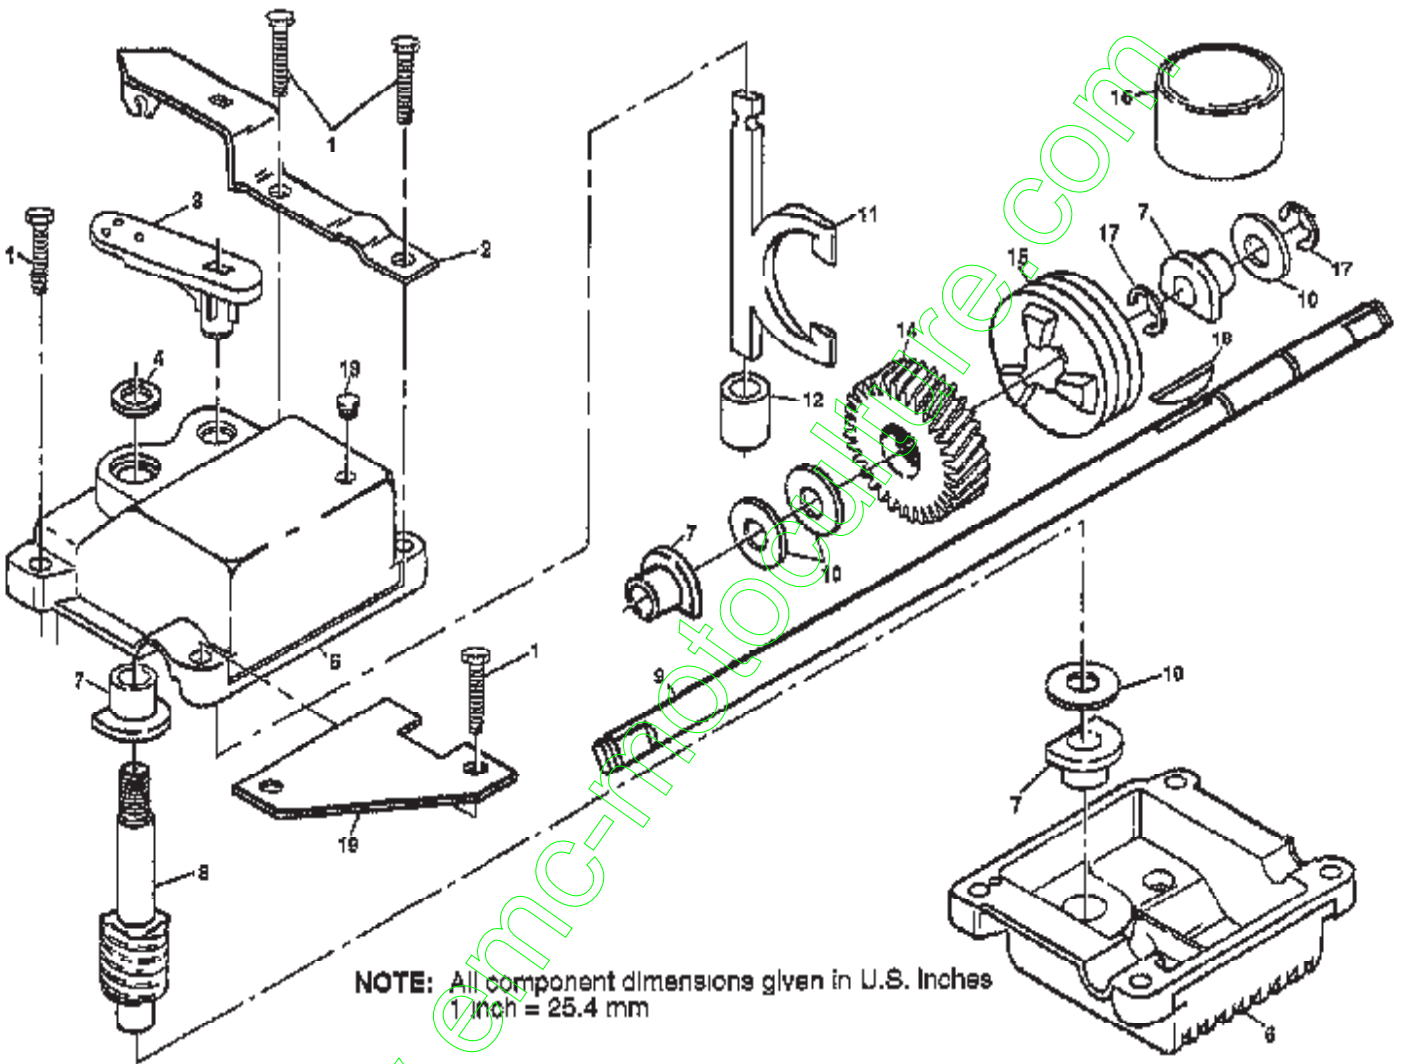

POWER PROPELLED LAWN MOWER -- MODEL NO. BM4Z413A
GEAR CASE ASSEMBLY PART NUMBER 702511

Ref #	Part Number	Qty	Description
	702511		SUB= 48367
1	17490416		SCREW.1/4-20
2	137055		SUB= 137055X004
3	137053		SHIFTER
4	57072		SEAL
6	48373		KIT GEARCASE HALV
7	77881		BEARING
8	137051		SHAFT.WORM
9	137074		SHAFT.DRIVE
10	57079		THRUST WASHER
11	131484		CLUTCH YOKE
12	700343		BUSHING.GEAR BOX
13	86447		PLUG PM
14	137050		GEAR.HELICAL
15	750436X		CLUTCH JAW
16	750369		SUB= 6066J
17	12000003		RING T
18	850848		HI PRO KEY
19	81585X004		SPRING BRKT