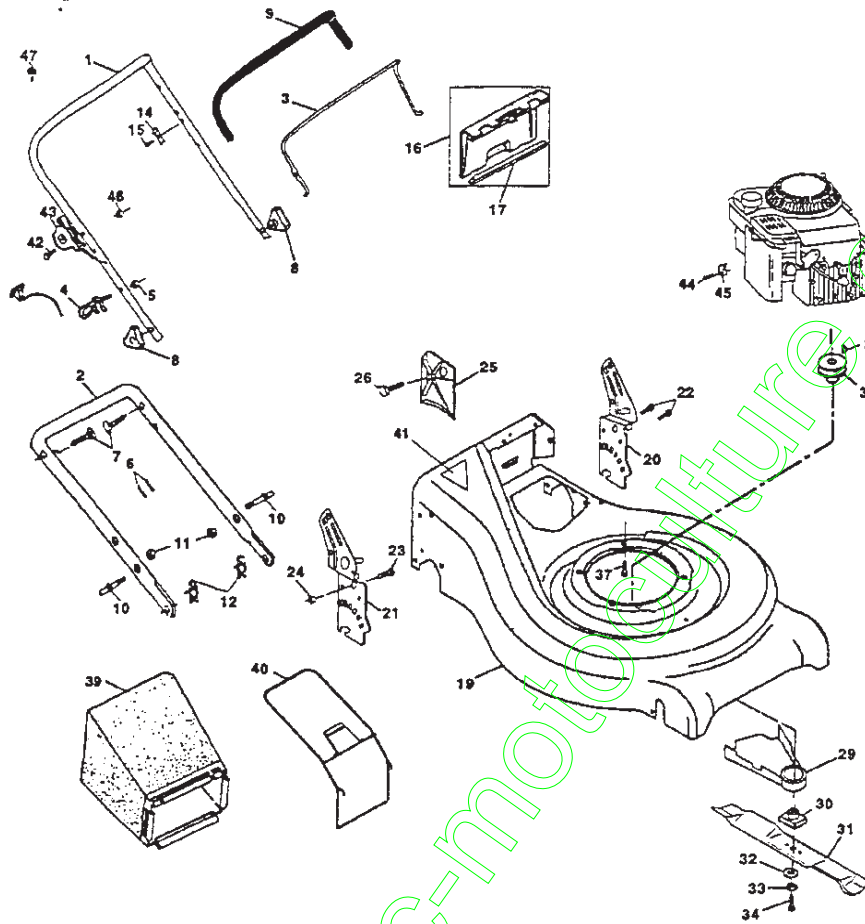

REPAIR PARTS

ROTARY MOWER MODEL NO. BM5B53TDEA

REPAIR PARTS

ROTARY MOWER MODEL NO. BM5B53TDEA

KEY NO.	PART NO.	DESCRIPTION
1	165542	Handle, Upper Dlx Comf.
2	161105X479	Handle, Lower
3	131036	Bail, Cont. Wire Dlx Comf. Blk
4	132001	Guide, Rope, Side
5	63601	Nut, Hex Lockwasher 1/4-20
6	66426	Wire, Tie
7	131959	Bolt, Handle 5/16-18 x 1.75
8	87692	Knob, Handle
9	164265	Grip, Hdl Foam Smooth
10	161551	Bolt, Sq. Neck
11	73990500	Nut, Hex Lockwasher Ins. 5/16-18 UNC
12	51793	Cotter, Hairpin
14	850733X004	Bracket, Upstop
15	83816	Screw, Hex Washer Head Tapping 10-2
16	162085	Kit, Door Rear
17	161548	Seal, Door
19	162092	Kit, Housing
20	161568X424	Handle, Bracket Asm. Left
21	161569X424	Handle, Bracket Asm. Right
22	150078	Screw, Hex Wshd
23	163183	Bolt, Hex Head 5/16-18 x 5/8
24	63124	Nut, Hex Lock Wshr 5/16-18
25	161333	Baffle, Side
26	163409	Screw 12 x 5/8
29	134612	Shield, Debris Modified
30	851514	Adapter
31	159267	Blade, 21"
32	851074	Washer, Hardened
33	850263	Lockwasher, Helical Spring 3/8
34	851084	Screw, Hex Head 3/8-24 x 1.38
35	84596	Pulley, Engine
36	87677	Key, Hi Pro
37	150406	Bolt, Engine
38	-----	Engine Briggs & Stratton Model No. 12H807 Order parts from engine manufacturer
39	165844	Grass Catcher Bag
40	161358	Grass Catcher Frame
41	145494	Danger Decal
42	144929	Screw
43	163837	Combi-key Control
44	83816	Screw
45	111190X	Cable Clamp
46	751152	Nut
47	122147X	Key
--	167477	Operator's Manual (Euro)
--	167476	Replacement Parts Manual (English/French)