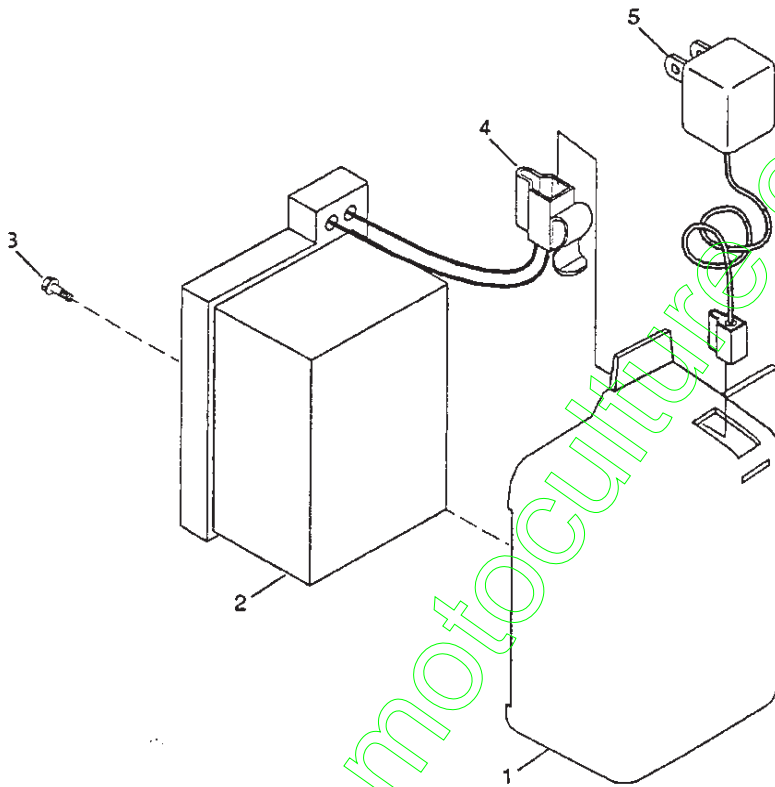

REPAIR PARTS

ROTARY LAWN MOWER -- MODEL NO. BM5B53TDEA

REPAIR PARTS

ROTARY LAWN MOWER - - MODEL NO. BM5B53TDEA

KEY NO.	PART NO.	DESCRIPTION
1	161587	Cable Drive
2	161473	Bail Control Drive
3	161478X004	Bracket, Downstop
4	83816	Screw Hex Wash Head Tapping 10-2
5	161552	Cover Drive
6	750634	Screw Thdrol 10-25 x .50
7	160816	V-Belt
8	132010	Nut Lock Flanged 3/8-16 Zinc
9	163939	Pulley Driven
10	160813X004	Belt Keeper
11	17541011	Screw Hex Wash Head 10-24 X .668
12	75192	Spring
13	161581	Transmission Asm.
14	145354	Pin Spring Thrust
15	57079	Washer Hardened
16	161584X479	Rod Connecting
17	161602	Spring Extensor
18	160477X004	Spring Selector
19	161961	Knob Selector Spring
20	12000022	E-Ring 7/8
21	163365	Bearing Support
22	88060	Bearing Ball
23	161118X004	Retainer Drive Asm. Stmp.
24	57808	Screw Hex Head Tapping 1/4-20 x .75
25	164795	Drive Pawl
26	165096	Pinion, Drive RH
27	165097	Pinion, Drive LH
28	12000058	E-Ring 7/16
29	88080	Cover, Dust Wheel
30	67725	Washer 1/2 x 1-1/2 x .134
32	162063	Wheel 9 x 2
33	83923	Nut Hex Flange Lock
34	150181	Hubcap
35	160785 X004	Shaft Asm. Rear
36	160786X004	Shaft Asm. Front
37	161463	Retainer Front Shaft
38	163409	Screw 12 x 5/8
39	700279	Clip Retainer
40	157178	Wheel 8 x 2
41	150182	Hubcap
42	83923	Nut, Hex Flange Lock 3/8-16
43	57143	Wave Washer
44	19572216	Washer

REPAIR PARTS

ROTARY LAWN MOWER - - MODEL NO. BM5B53TDEA

BATTERY

KEY NO.	PART NO.	DESCRIPTION
1	161334	Battery Bracket
2	750909	Battery
3	17411312	Hex Washer Head Screw 13 x .750
4	86353	Connector Mounting Clip
5	130024	Battery Charger