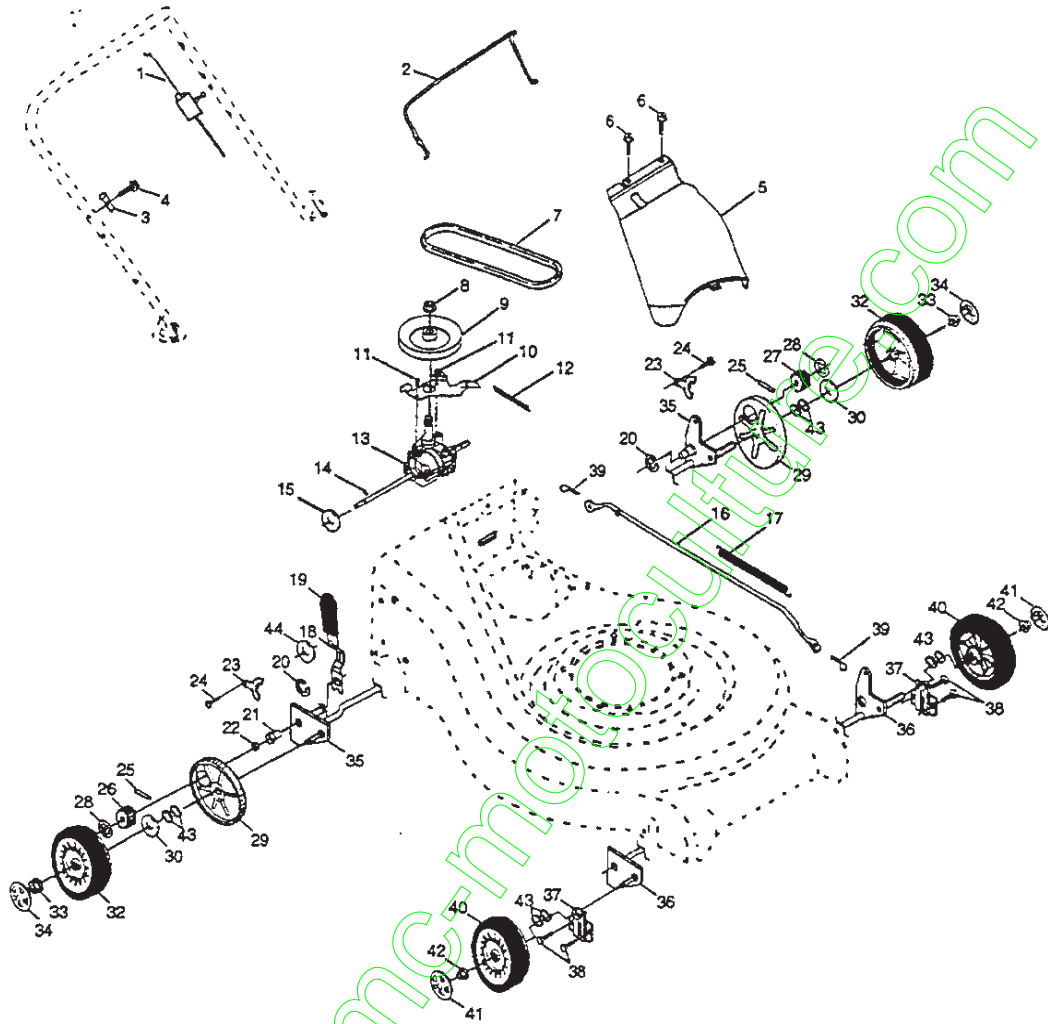

REPAIR PARTS

ROTARY LAWN MOWER -- MODEL NO. BM5B53TDEA

REPAIR PARTS

ROTARY LAWN MOWER - - MODEL NO. BM5B53TDEA

KEY NO.	PART NO.	DESCRIPTION
1	161587	Cable Drive
2	161473	Bail Control Drive
3	161478X004	Bracket, Downstop
4	83816	Screw Hex Wash Head Tapping 10-2
5	161552	Cover Drive
6	750634	Screw Thdrol 10-25 x .50
7	160816	V-Belt
8	132010	Nut Lock Flanged 3/8-16 Zinc
9	163939	Pulley Driven
10	160813X004	Belt Keeper
11	17541011	Screw Hex Wash Head 10-24 X .668
12	75192	Spring
13	161581	Transmission Asm.
14	145354	Pin Spring Thrust
15	57079	Washer Hardened
16	161584X479	Rod Connecting
17	161602	Spring Extensor
18	160477X004	Spring Selector
19	161961	Knob Selector Spring
20	12000022	E-Ring 7/8
21	163365	Bearing Support
22	88060	Bearing Ball
23	161118X004	Retainer Drive Asm. Stmp.
24	57808	Screw Hex Head Tapping 1/4-20 x .75
25	164795	Drive Pawl
26	165096	Pinion, Drive RH
27	165097	Pinion, Drive LH
28	12000058	E-Ring 7/16
29	88080	Cover, Dust Wheel
30	67725	Washer 1/2 x 1-1/2 x .134
32	162063	Wheel 9 x 2
33	83923	Nut Hex Flange Lock
34	150181	Hubcap
35	160785 X004	Shaft Asm. Rear
36	160786X004	Shaft Asm. Front
37	161463	Retainer Front Shaft
38	163409	Screw 12 x 5/8
39	700279	Clip Retainer
40	157178	Wheel 8 x 2
41	150182	Hubcap
42	83923	Nut, Hex Flange Lock 3/8-16
43	57143	Wave Washer
44	19572216	Washer