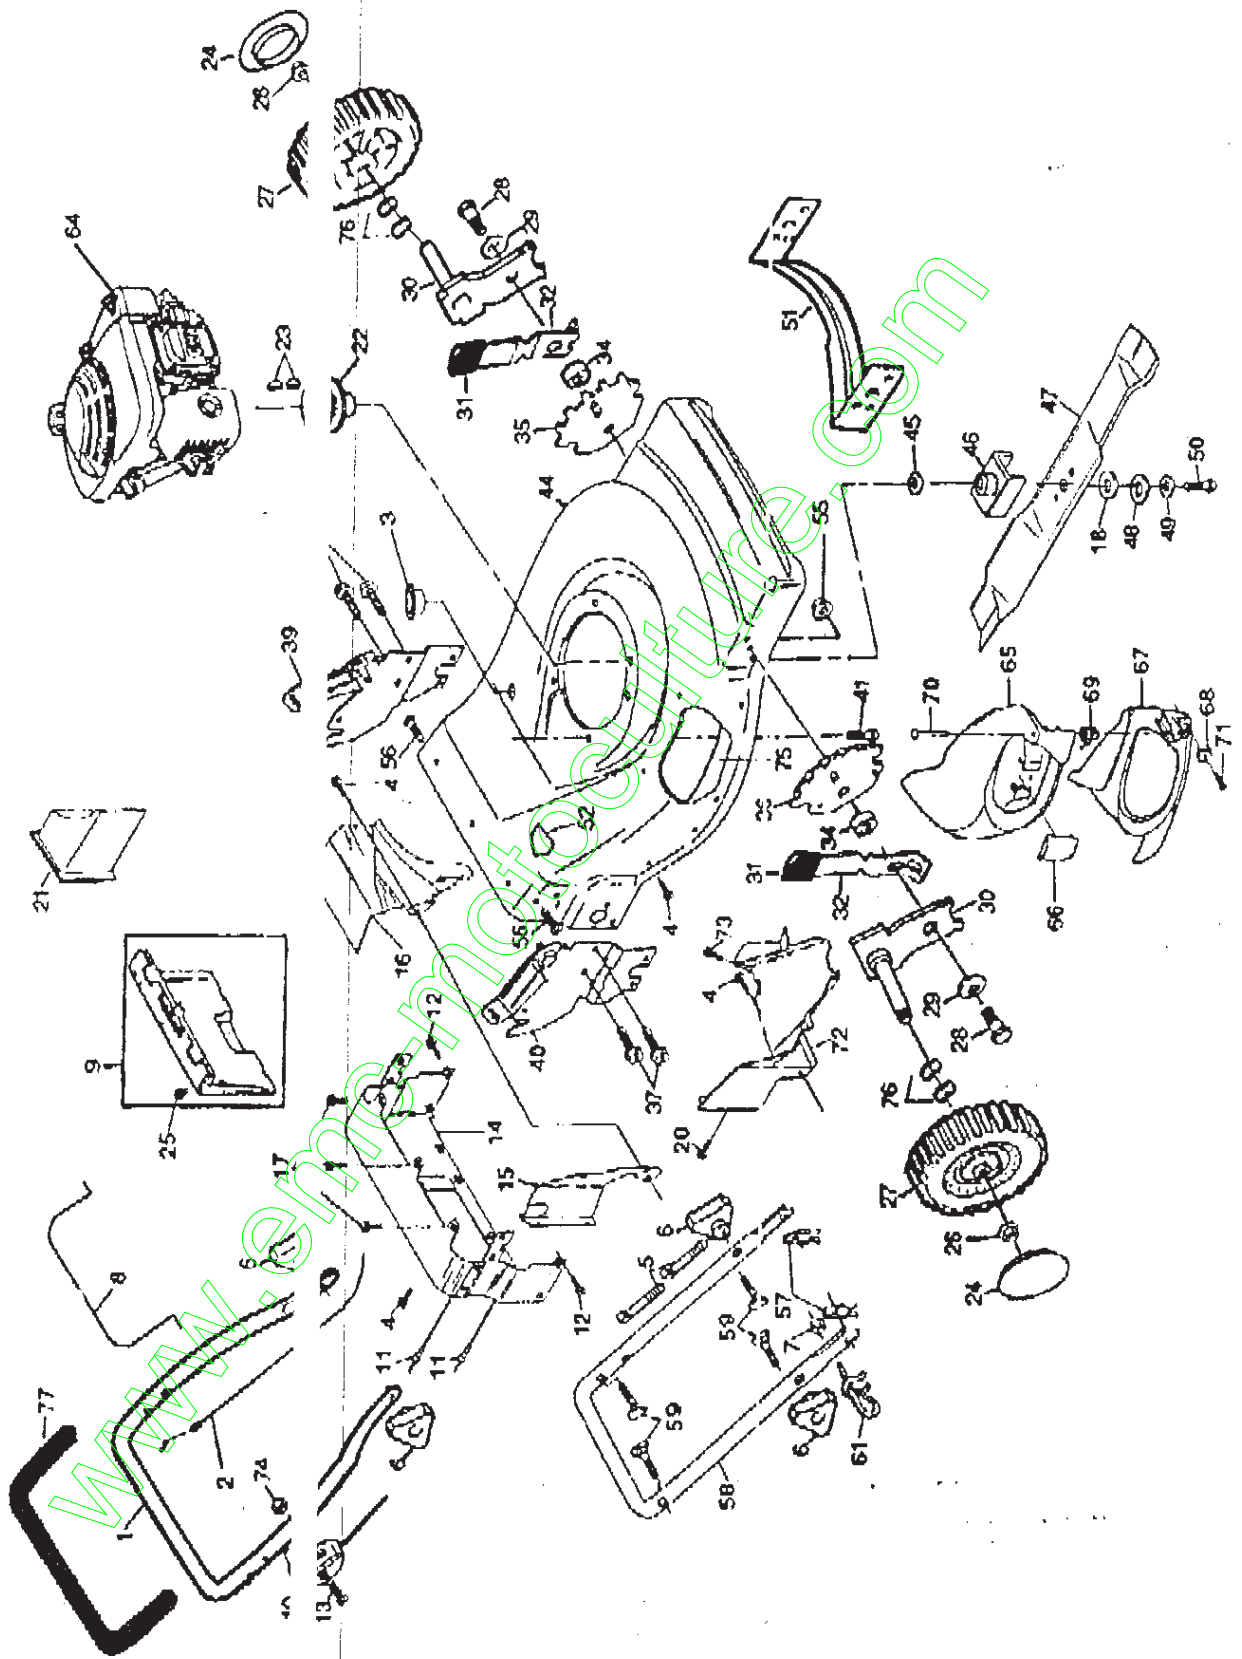

REPAIR PARTS

ROTARY LAWN MOWER MODEL NUMBER BM5HT031A

REPAIR PARTS

ROTARY LAWN MOWER MODEL NUMBER BM5HT031A

KEY NO.	PART NO.	DESCRIPTION	KEY NO.	PART NO.	DESCRIPTION
1	154480X479	Upper Handle	37	150078	Thread Cutting Screw 5/16-18 x 3/4
2	147550	Engine Zone Control Cable	39	153304X479	Handle Bracket Assembly (Left)
3	145073	Grommet, Cable	40	153305X479	Handle Bracket Assembly (Right)
4	150050	Screw, Hex Tapping #10-24 x 1/2	41	146653	Engine Bolt
5	151517	Wire Tie	44	150716	Lawn Mower Housing (Incl. Key #14, 15, 51 & 52)
6	87692	Handle Knob	45	148353	Spacer
7	63601	Locknut 1/4-20	46	144229X004	Blade Adapter
8	145641	Control Bar, Engine	47	141443	Blade Premium
10	147551	Throttle Control	49	850263	Helical Washer 3/8-24 x 1-3/8 Grd. 8
11	128415	Pop Rivets	50	851084	Hex Head Machine Screw 3/8-24 x 1-3/8 Grd. 8
12	STD512505	Hex Tapping Screw 1/4-20 x 1/2	51	801652X479	Front Baffle
13	59935	Screw	52	145494	Danger Decal
14	144991X479	Back Plate	55	751592	Locknut 3/8-16
15	145594X479	Side Baffle	56	88652	Hinge Screw
16	145066X479	Discharge Baffle	57	51793	Hairpin Cotter
17	149027	Truss Head Tapping Screw 1/4-20 x 1/2	58	151723X479	Lower Handle
18	67510	Spacer Washer	59	131959	Handle Bolt
21	150099	Mulcher Plug	61	132001	Rope Guide
22	84596	Engine Pulley	64	145232	Engine - Model No. GXV140A1
23	87677	Hi-Pro Key #505	65	701458	Door
24	150182	Hubcap	66	146595X479	Door Latch
25	12000014	E-Ring	67	702807	Side Discharge Guard
26	83923	Nut, Hex Flange	68	141839	Speed Nut
27	143593	Wheel & Tire Assembly	69	702809	Hinge Spring
28	142748	Shoulder Bolt 3/8-16	70	702809	Hinge Rod
29	62335	Belleville Washer	71	141841	Screw
30	145937X004	Axle Arm Assembly	72	145062	Baffle/Belt Cover
31	701037	Selector Knob	73	17411312	Screw
32	850862X004	Selector Spring	74	751152	Nut Hex Flange 1/4-20
34	146630	Spacer	75	148152X479	Q.T. Baffle Plate
35	88642	Wheel Adjusting Bracket (Left)	76	57143	Wave Washer
36	88641	Wheel Adjusting Bracket (Right)	77	850724	Handle Grip
			--	157360	Owner's Manual (English/French)