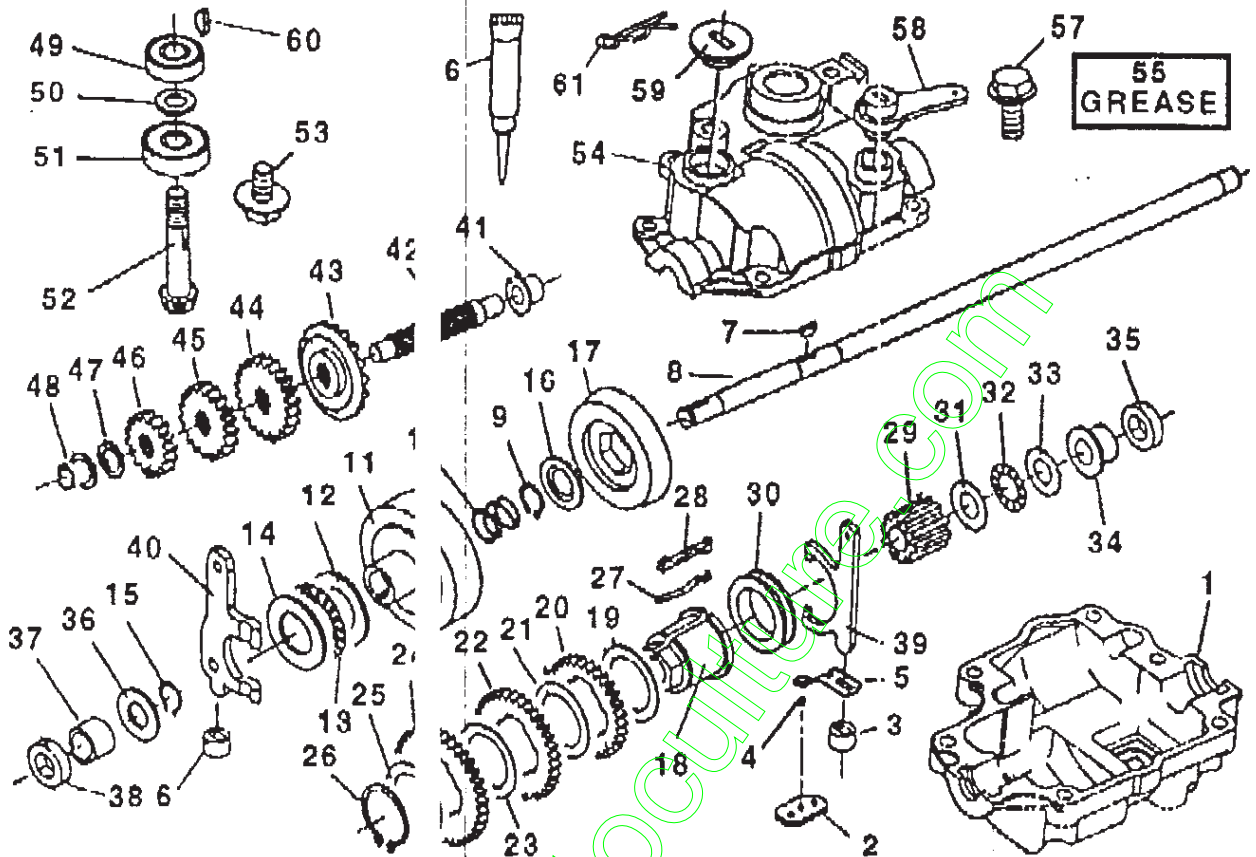

BEST GREEN

REPAIR PARTS

ROTARY LAWN MOWER LOWER MODEL NUMBER BM5HT031A

GEAR CASE ASSEMBLY 150 30

KEY PART NO. NO.

DESCRIPTION

1	148145	Case, Lower
2	148123	Plate, Detent
3	148118	Support, Fork, Shift
4	148135	Ball, Detent
5	148122	Spring, Detent
6	148132	Support, Fork, Clutch
7	148093	Key, Woodruff
8	148114	Axle, Shaft
9	148095	Ring, 12.7
10	148109	Spring, Return
11	148102	Cone, Cone
12	148112	Washer, Thrust
13	148108	Bearing, Thrust, Needle
14	148112	Washer, Thrust
15	148095	Ring, 12.7
16	148096	Washer, Retainer
17	148103	Cone
18	148101	Collar, Shift
19	148097	Washer
20	148090	Gear, 3 Teeth
21	148097	Washer
22	148083	Gear, 3 Teeth
23	148097	Washer
24	148075	Gear, 3 Teeth
25	148097	Washer
26	148113	Ring 28
27	148119	Spring, Shift
28	148121	Key, Shift
29	148098	Support, Key
30	148115	Collar, Shift
31	148111	Washer, Thrust 1/2
32	148110	Bearing, Thrust, Needle

REPAIR PARTS

ROTARY LAWN MOWER MODEL NUMBER BM5HT031A

REPAIR PARTS

ROTARY LAWN MOWER MODEL NUMBER BMSHT031A

KEY NO.	PART NO.	DESCRIPTION	KEY NO.	PART NO.	DESCRIPTION
1	157877	Drive Control	17	851980	Drive Pin
2	147715	Drive Head Kit	18	701037	Selector Knob
3	M73031000	Nut, Metric	19	145071	Control Bar, Drive
4	144929	Screw 1/4-20	25	860733X004	Upstop Bracket
5	150327	V-Bolt	27	750097	Screw #10-24 x 1/2
7	145212	Nut, Hex Flange	31	145842X004	Lever, Clutch
8	150181	Hubcap	32	150326	Drive Pulley
9	57079	Washer	35	157687	Wheel Adjuster Assembly (Left)
10	88445	Nylon Bushing	36	150330	Gear Case Assembly
11	157341	Wheel & Tire Assembly	38	STD541425	Hex Locknut 1/4-20
12	12000058	E-Ring	40	144902	Spring, Belt Tension
13	850017	Pinion, L.H.	41	157686	Wheel Adjuster Assembly (Right)
14	88080	Dust Cover	52	150224	Catcher Frame
15	145354	Pin, Spring Thrust	54	151570	Grassbag Assembly
16	67725	Washer 1/2 x 1-1/2 x .134	57	850016	Pinion, R.H.