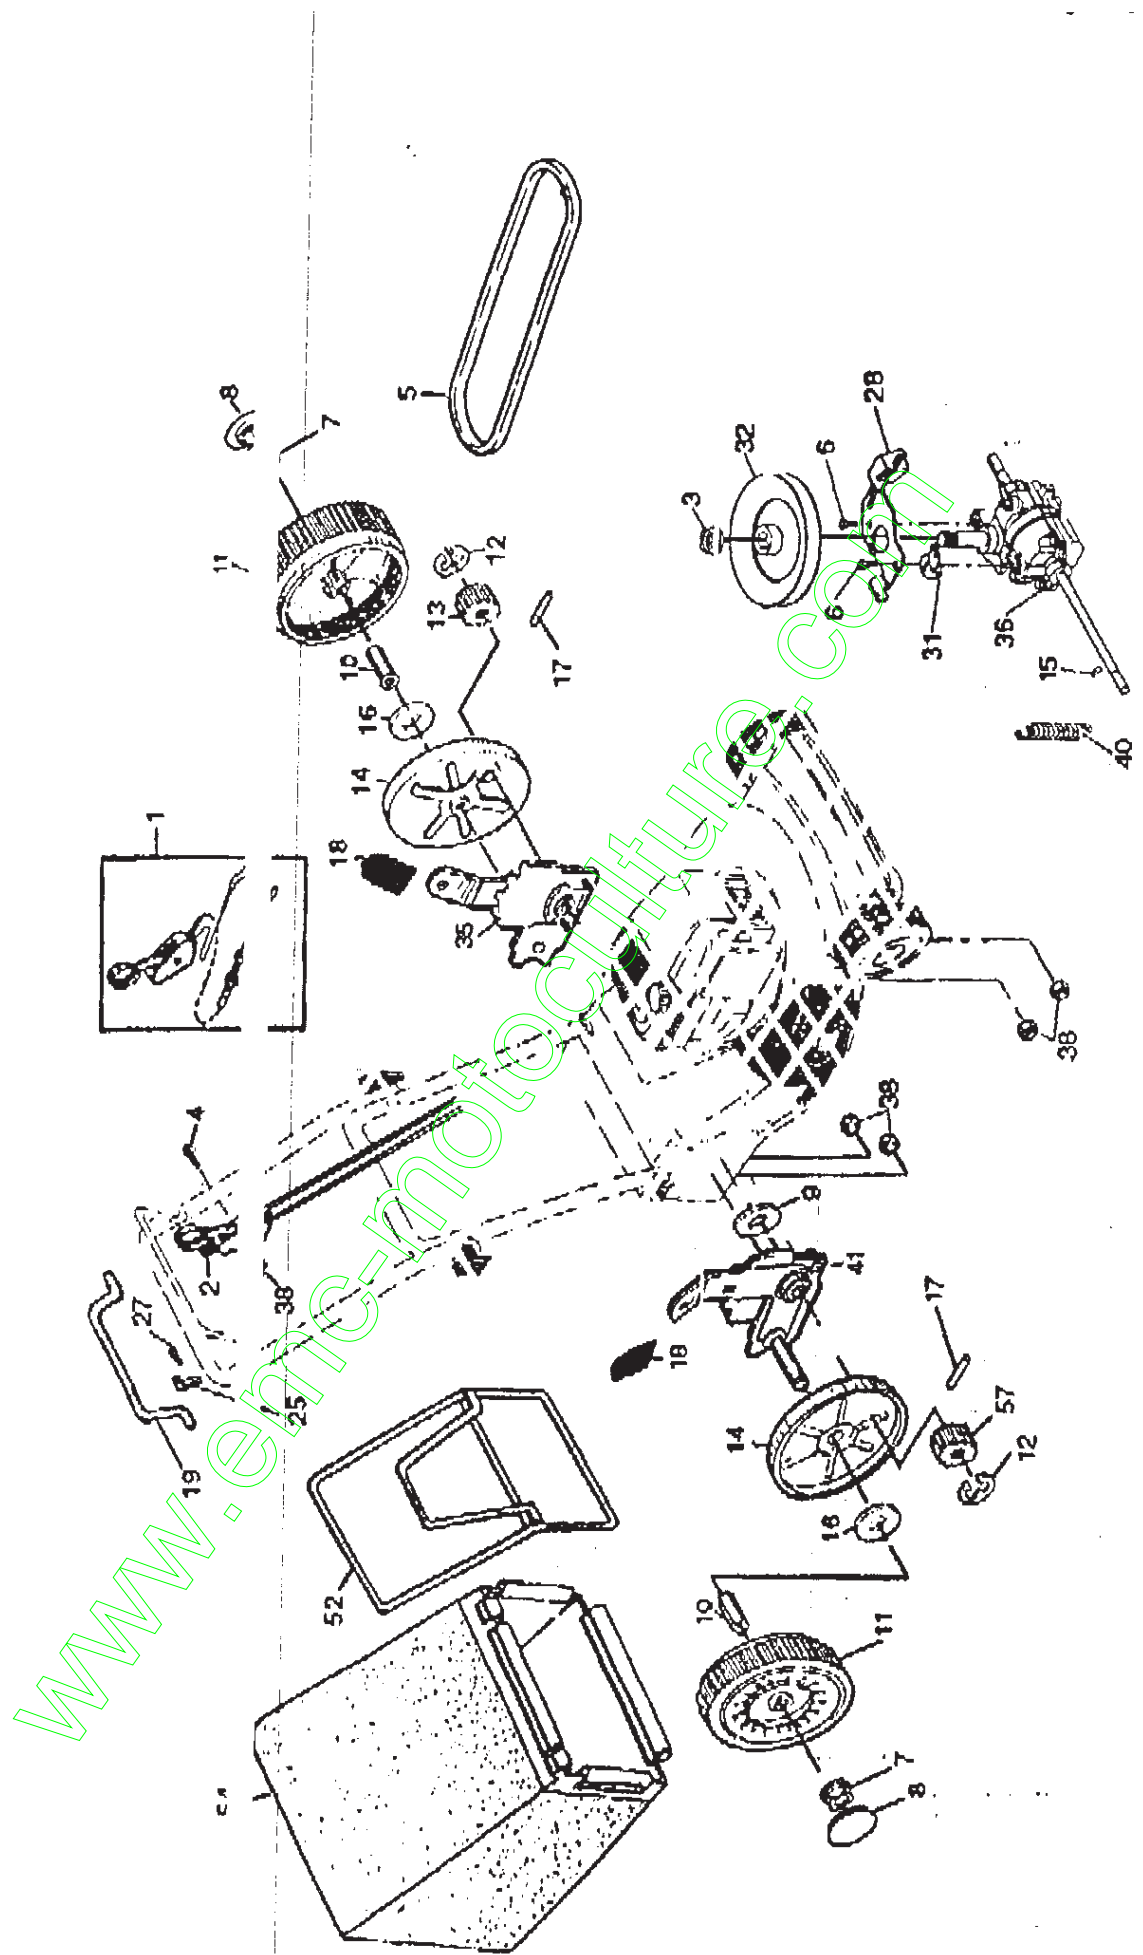

REPAIR PARTS

ROTARY LAWN MOWER MODEL NUMBER BM5HT031A

REPAIR PARTS

ROTARY LAWN MOWER MODEL NUMBER BMSHT031A

KEY NO.	PART NO.	DESCRIPTION	KEY NO.	PART NO.	DESCRIPTION
1	157877	Drive Control	17	851980	Drive Pin
2	147715	Drive Head Kit	18	701037	Selector Knob
3	M73031000	Nut, Metric	19	145071	Control Bar, Drive
4	144929	Screw 1/4-20	25	860733X004	Upstop Bracket
5	150327	V-Bolt	27	750097	Screw #10-24 x 1/2
7	145212	Nut, Hex Flange	31	145842X004	Lever, Clutch
8	150181	Hubcap	32	150326	Drive Pulley
9	57079	Washer	35	157687	Wheel Adjuster Assembly (Left)
10	88445	Nylon Bushing	36	150330	Gear Case Assembly
11	157341	Wheel & Tire Assembly	38	STD541425	Hex Locknut 1/4-20
12	12000058	E-Ring	40	144902	Spring, Belt Tension
13	850017	Pinion, L.H.	41	157686	Wheel Adjuster Assembly (Right)
14	88080	Dust Cover	52	150224	Catcher Frame
15	145354	Pin, Spring Thrust	54	151570	Grassbag Assembly
16	67725	Washer 1/2 x 1-1/2 x .134	57	850016	Pinion, R.H.

www.wmcmotoculture.com