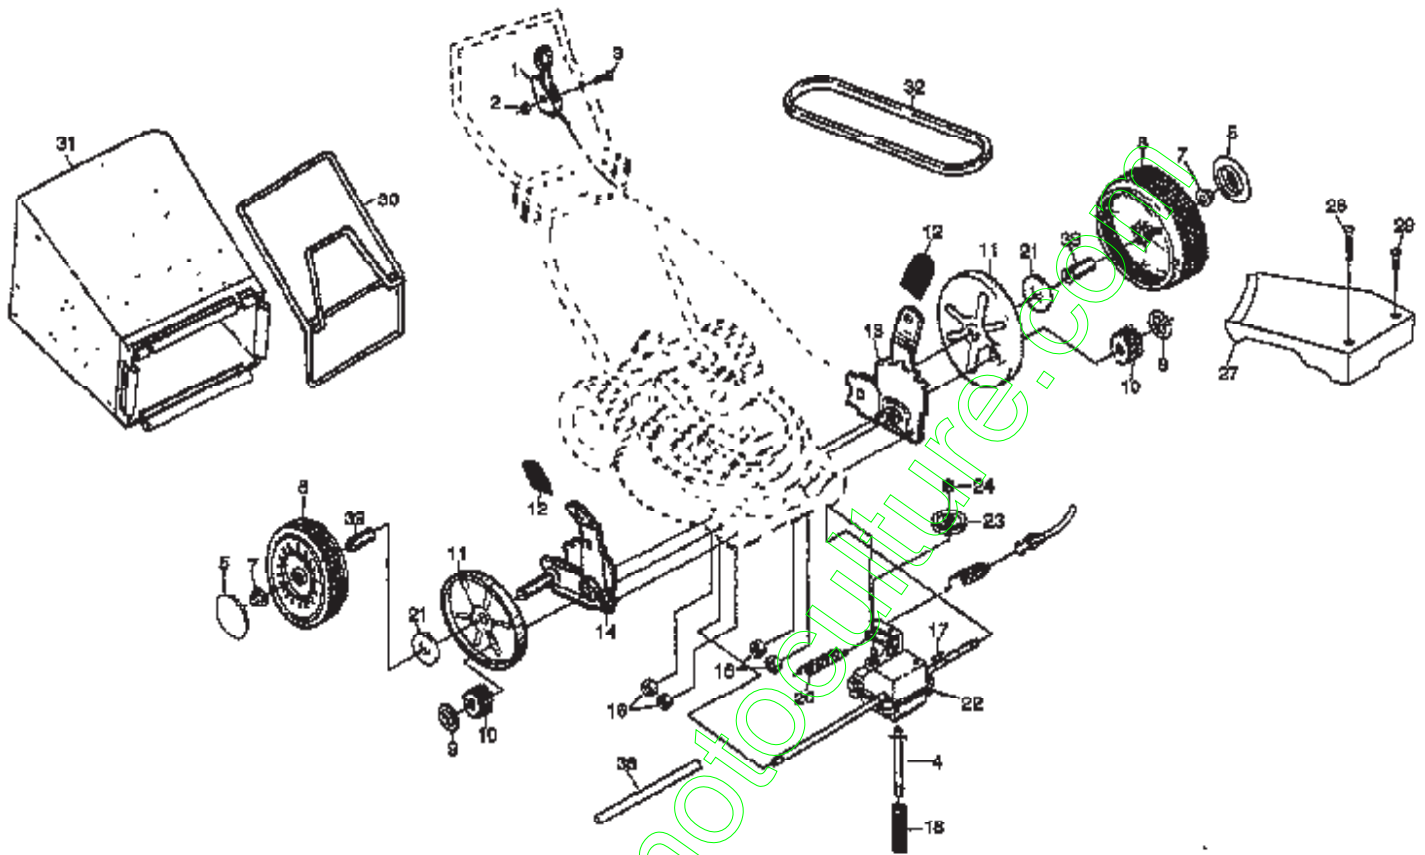

POWER PROPELLED LAWN MOWER - - MODEL NO. BM6T56TA
GEAR CASE ASSEMBLY PART NUMBER 702511

Ref #	Part Number	Qty	Description
	702511		SUB= 48367
1	17490416		SCREW.1/4-20
2	137055X004		BRACKET.GEARCASE
3	137053		SHIFTER
4	57072		SEAL
6	48373		KIT GEARCASE HALV
7	77881		BEARING
8	137051		SHAFT.WORM
9	137074		SHAFT.DRIVE
10	57079		THRUST WASHER
11	131484		CLUTCH YOKE
12	700343		BUSHING.GEAR BOX
13	86447		PLUG PM
14	137050		GEAR.HELICAL
15	750436X		CLUTCH JAW
16	750369		SUB= 6066J
17	12000003		RING T
18	850848		HI PRO KEY
19	81585X004		SPRING BRKT

www.emc-motoculture.com

ROTARY LAWN MOWER -- MODEL NO. BM6T56TA

www.emc-motors.com

Ref #	Part Number	Qty	Description
1	146323		CONTROL.DRV.56.25
2	751152		LOCKNUT
3	158755		PAN HEAD SCREW
4	150495		SPRING.RETAINER.
5	77400		HUB CAP
7	145212		NUT.HXFLG.LOCK.
8	700953		WHEEL.8X2.LP.PR
9	12000058		E-RING.7/16.RE.
10	137054		PINION.GEAR
11	88080		DUST SHROUD PM
12	87877		KNOB PM
13	151018		WHEEL ADJ
14	151019		WHEEL ADJ
16	63601		SUB= 73800400
18	137090		SPRING.TENSION
20	75192		SPRING
21	67725		WASHER FLUT
22	702511		SUB= 48367
23	137052		PULLEY.DRIVEN
24	132010		LOCKNUT
27	137081		"COVER.DRIVE 22""RD"
28	146072		SCREW.SLOT.TORXT
29	149746		SCREW.SLOT.TORTX.
30	149555		FRAME.CATCHER.2.5
31	149619		GRASSBAG.250B1.BL
32	146527		SUB= 157769
38	86012		DRV SHAFT TUBE PM
39	88446		BUSHING.HEX