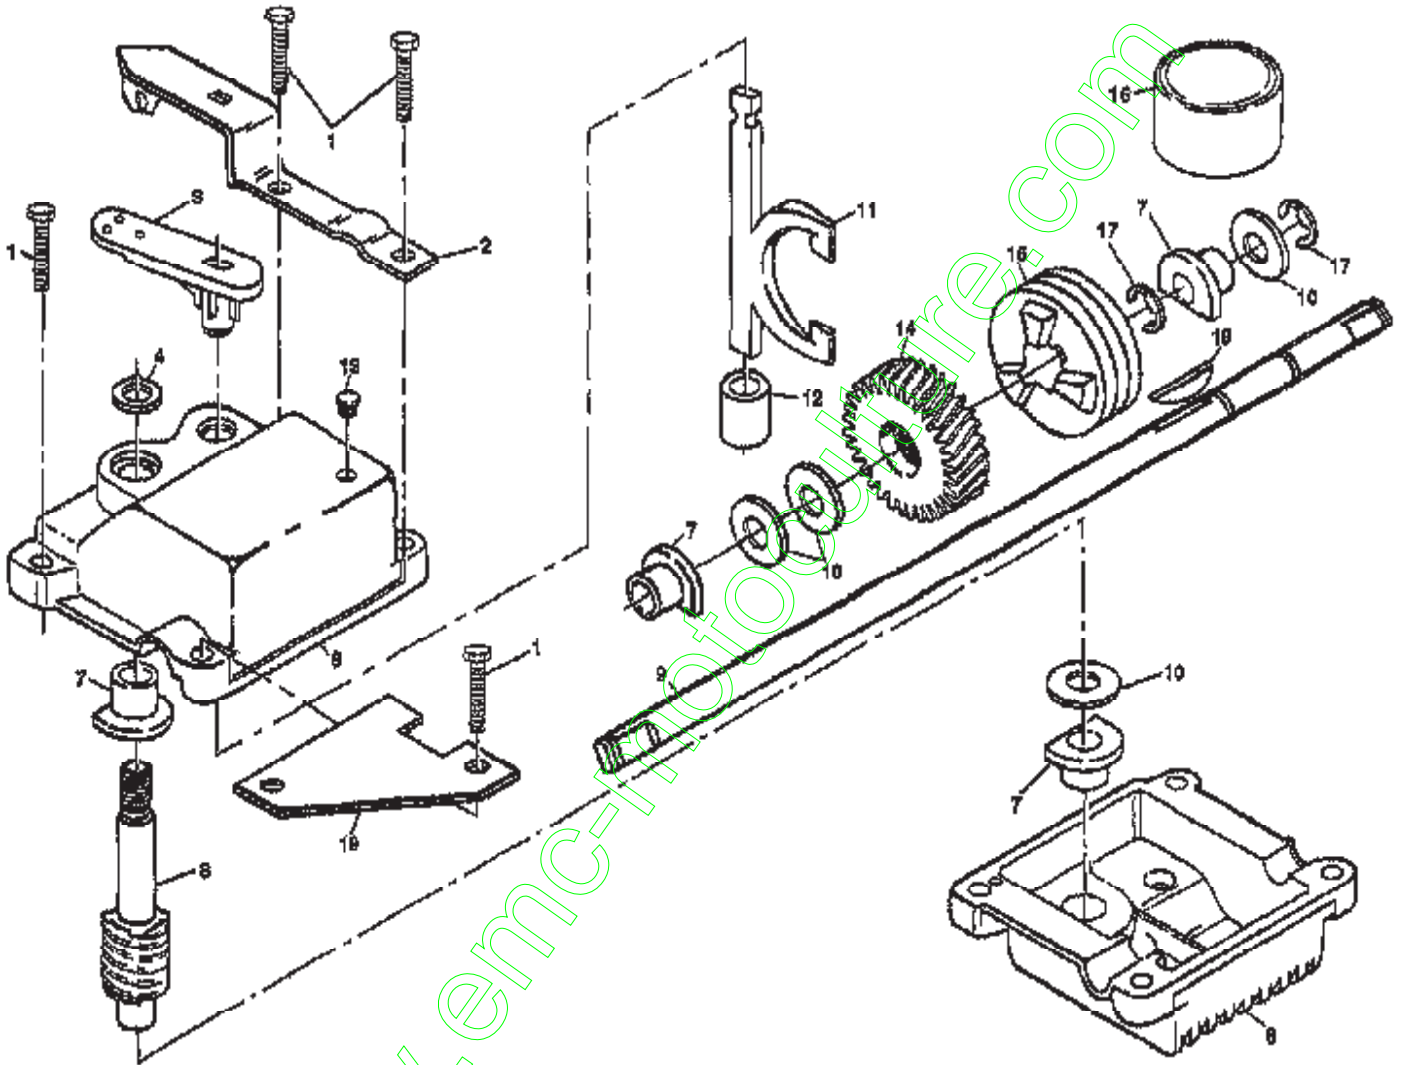

POWER PROPELLED LAWN MOWER - - MODEL NO. BM6T56TA
GEAR CASE ASSEMBLY PART NUMBER 702511

Ref #	Part Number	Qty	Description
	702511		SUB= 48367
1	17490416		SCREW.1/4-20
2	137055X004		BRACKET.GEARCASE
3	137053		SHIFTER
4	57072		SEAL
6	48373		KIT GEARCASE HALV
7	77881		BEARING
8	137051		SHAFT.WORM
9	137074		SHAFT.DRIVE
10	57079		THRUST WASHER
11	131484		CLUTCH YOKE
12	700343		BUSHING.GEAR BOX
13	86447		PLUG PM
14	137050		GEAR.HELICAL
15	750436X		CLUTCH JAW
16	750369		SUB= 6066J
17	12000003		RING T
18	850848		HI PRO KEY
19	81585X004		SPRING BRKT

www.emc-motoculture.com

ROTARY LAWN MOWER -- MODEL NO. BM6T56TA

www.emc-motors.com

Ref #	Part Number	Qty	Description
1	146323		CONTROL.DRV.56.25
2	751152		LOCKNUT
3	158755		PAN HEAD SCREW
4	150495		SPRING.RETAINER.
5	77400		HUB CAP
7	145212		NUT.HXFLG.LOCK.
8	700953		WHEEL.8X2.LP.PR
9	12000058		E-RING.7/16.RE.
10	137054		PINION.GEAR
11	88080		DUST SHROUD PM
12	87877		KNOB PM
13	151018		WHEEL ADJ
14	151019		WHEEL ADJ
16	63601		SUB= 73800400
18	137090		SPRING.TENSION
20	75192		SPRING
21	67725		WASHER FLUT
22	702511		SUB= 48367
23	137052		PULLEY.DRIVEN
24	132010		LOCKNUT
27	137081		"COVER.DRIVE 22""RD"
28	146072		SCREW.SLOT.TORXT
29	149746		SCREW.SLOT.TORTX.
30	149555		FRAME.CATCHER.2.5
31	149619		GRASSBAG.250B1.BL
32	146527		SUB= 157769
38	86012		DRV SHAFT TUBE PM
39	88446		BUSHING.HEX