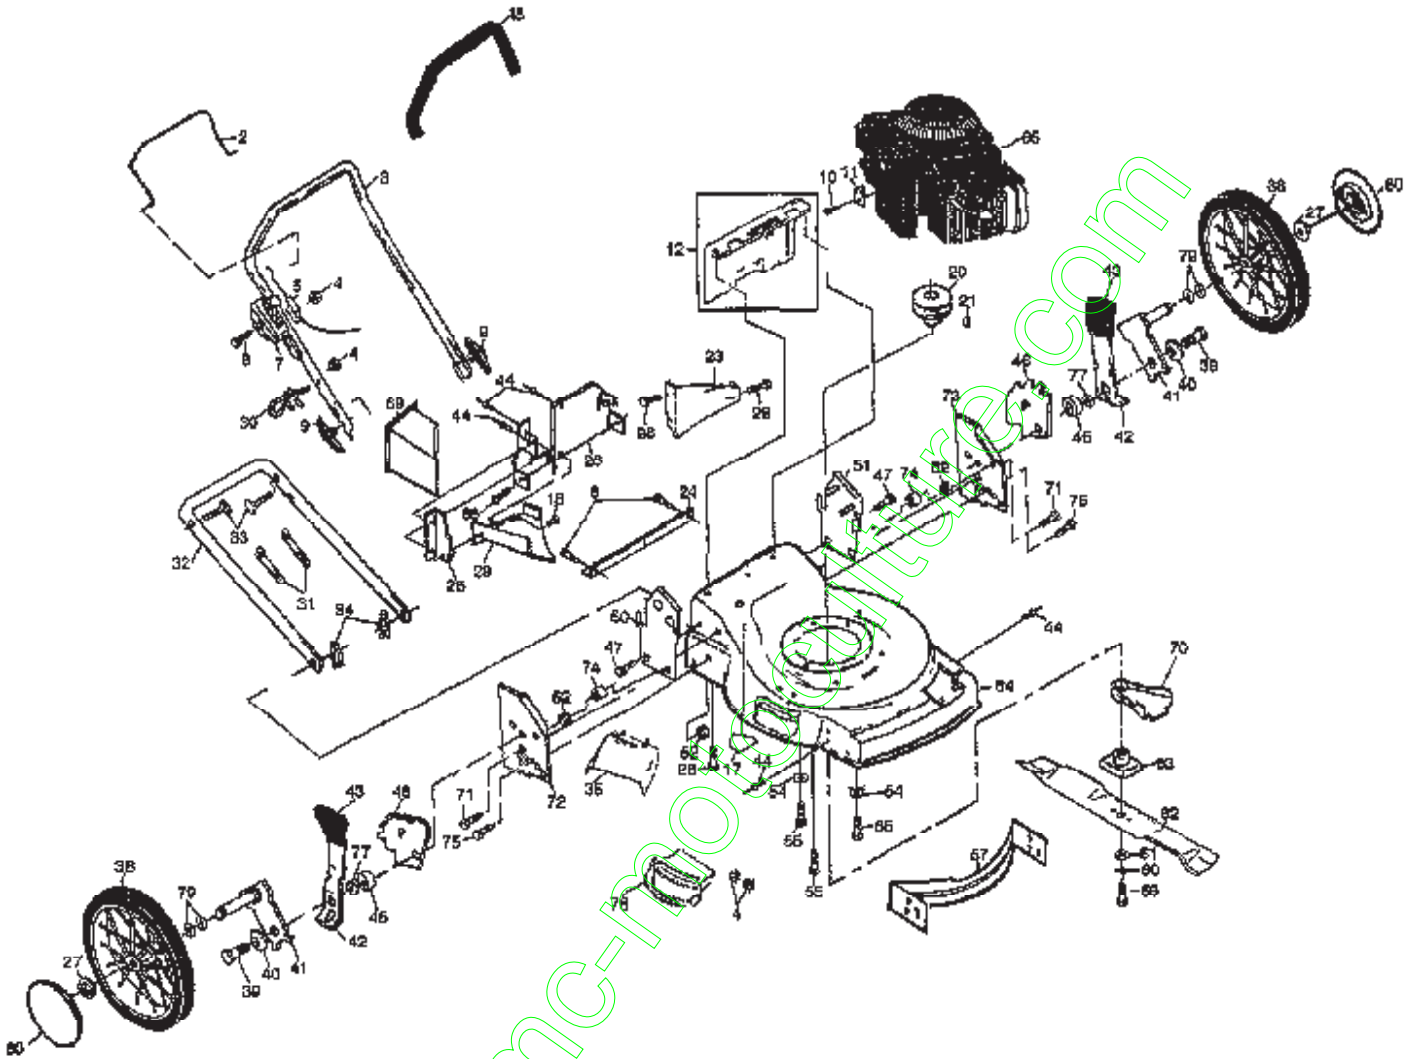

ROTARY LAWN MOWER -- MODEL NO. BM6TGR31A

Ref #	Part Number	Qty	Description
2	145794		BAIL.CNTRL.DLX.
3	165542		HANDLE.UPPER.DLX.
4	63601		SUB= 73800400
5	130861		"CABLE,ENG ZONE CO"
6	146694		SCREW.1/4-20.38
7	700417		"CONTROL, THROTTLE"
8	144929		SCREW.HXHD.WASH.
9	136376		KNOB HANDLE
10	83816		SCREW PM
11	111190X		CABLE CLAMP
12	147615		KIT.DOOR.RR.22.PL
15	164265		GRIP.HANDLE.FOAM
17	145494		DECAL.DANGER.CUTF
18	150050		SCREW.HXTAP.10-24
20	84596		ENGINE.PULLEY.FWG
21	87677		HI PRO KEY PM
23	133040X479		REAR BAFFLE
24	146143X479		GUARD.FOOT.REAR.
25	700365X479		BAFFLE.SIDE
26	156380X479		BACK PLATE
27	83923		HEX FLANGE LOCKNT
28	54583		SCREW
29	133190X479		DISCHARGE BAFFLE
30	132001		ROPE GUIDE
31	66426		SUB= 7192J
32	151721X479		LOWER HANDLE
33	131959		BOLT.HANDLE.LM
34	51793		HAIRPIN COTTER
35	145285		GUARD.DISCH.CLIPO
38	151138		WHEEL REAR 14X2MG
39	142748		BOLT SHLD 3/8-16
40	61651		WASHER
41	750913X479		ARM.ASM.AXLE
42	700331X004		SPRING SELECTOR
43	87877		KNOB PM
44	128415		BLIND RIVET
45	146630		SPACER.HEIGHT.ADJ
46	700325X007		BRACKET.ADJ.9POS.
47	150078		SCREW.HXWS.5/16
50	701921X479		BRACKET.ASM.HD.RH
51	701923X479		BRKT.ASM.HDL.LH
52	751592		LOCKNUT PM
54	851201X004		WASHER
55	150406		BOLT.ENG.3/8-16
57	165546		KIT.BAFFLE.FRT.22SD
59	851084		SCREW
60	850263		LOCKWASHER
61	851074		"WASHER,HARDEN"
62	141114		"BLADE.MULCH.22""
63	851514		ADAPTOR.BLADE.LM
64	167738		KIT.HSG.22CC.FWGD.POLO
65	PARTSIMAGE		REFER TO PARTS IMAGE
65	SUPPLIER		CHECK WITH SUPPLIER
68	88652		HINGE SCREW
69	166649		PLUG.MULCH.22RD
70	134612		SUB= 48283
71	149588		SCREW.HX.WSHD.
72	700170X558		BRKT.SUPPORT.RT.PNT