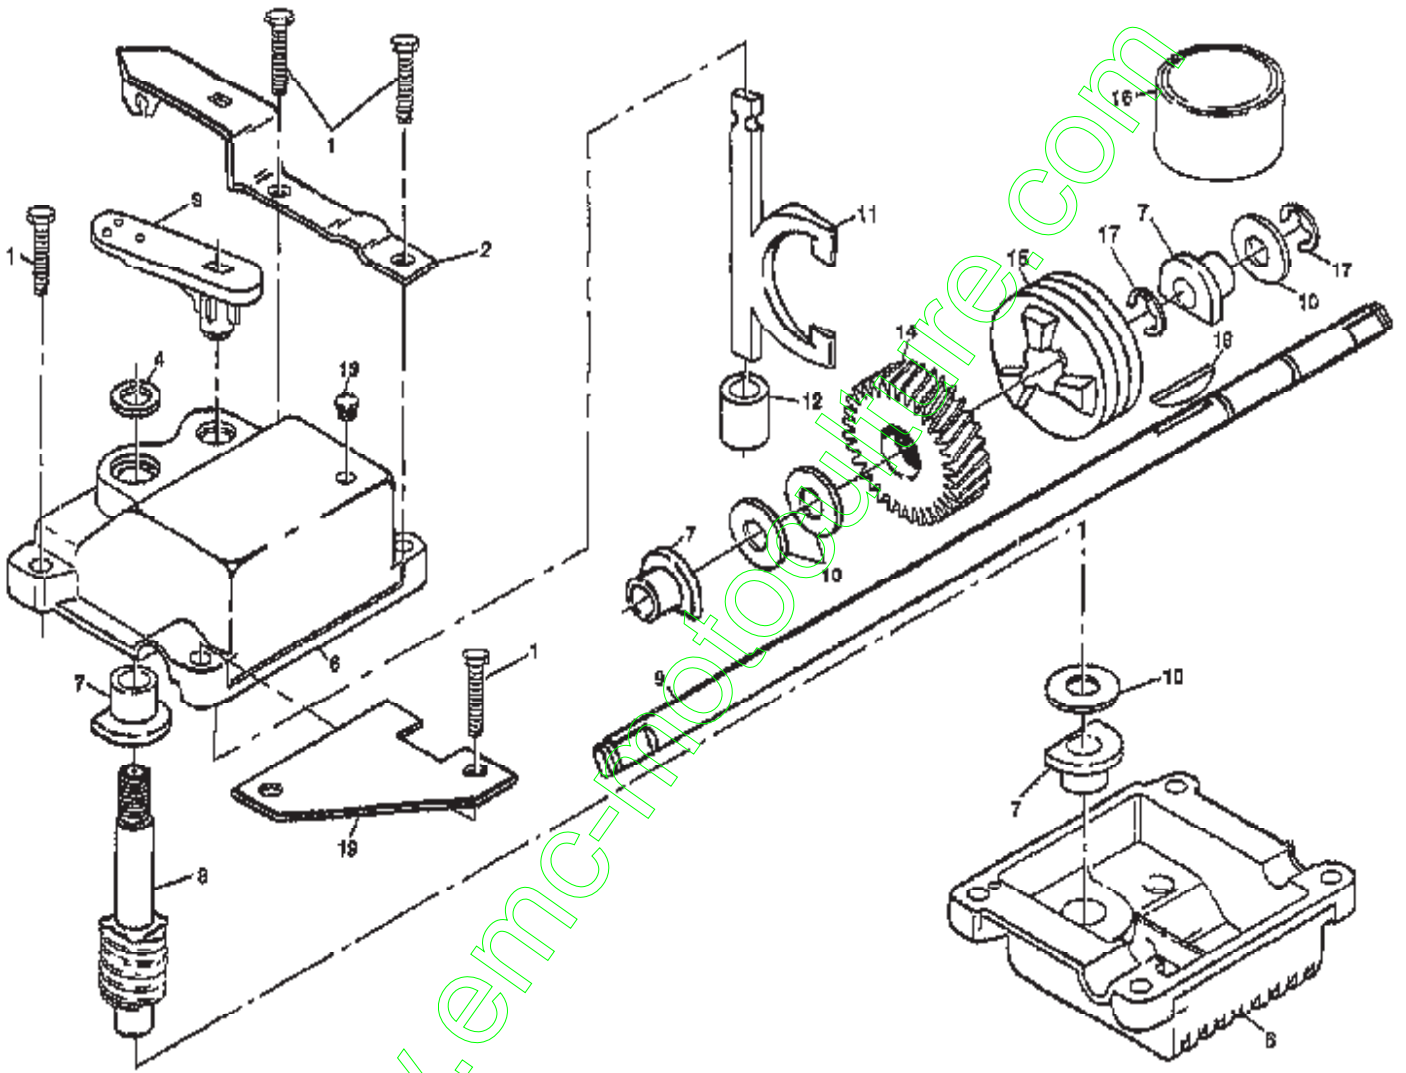

POWER PROPELLED LAWN MOWER - - MODEL NO. BM6TGR31A
GEAR CASE ASSEMBLY PART NUMBER 702511

Ref #	Part Number	Qty	Description
	702511		SUB= 48367
1	17490416		SCREW.1/4-20
2	137055X004		BRACKET.GEARCASE
3	137053		SHIFTER
4	57072		SEAL
6	48373		KIT GEARCASE HALV
7	77881		BEARING
8	137051		SHAFT.WORM
9	137074		SHAFT.DRIVE
10	57079		THRUST WASHER
11	131484		CLUTCH YOKE
12	700343		BUSHING.GEAR BOX
13	86447		PLUG PM
14	137050		GEAR.HELICAL
15	750436X		CLUTCH JAW
16	750369		SUB= 6066J
17	12000003		RING T
18	850848		HI PRO KEY
19	81585X004		SPRING BRKT