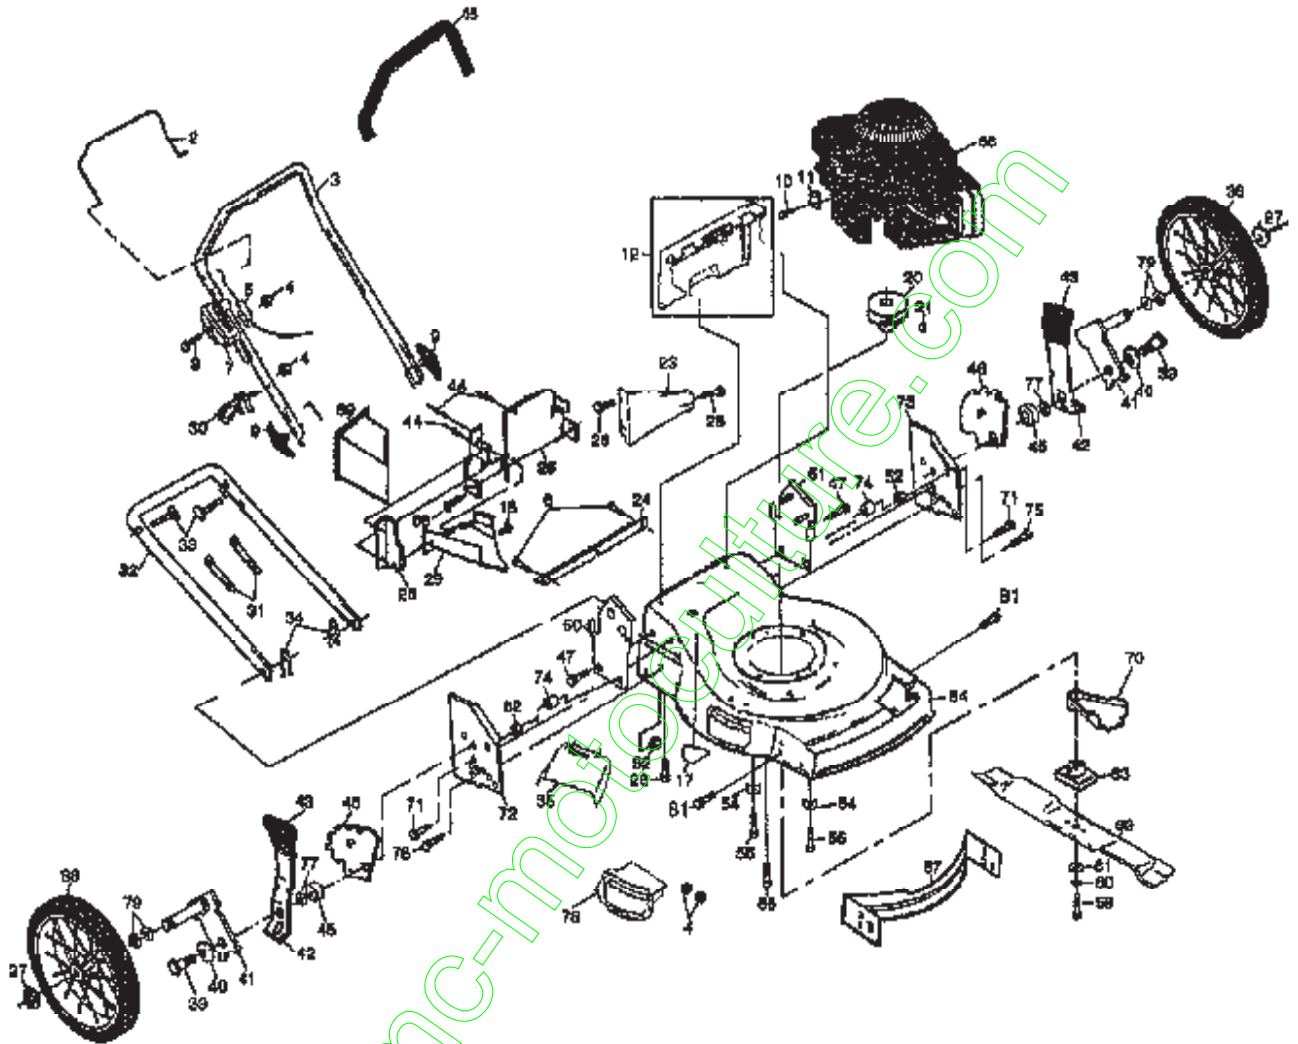

REAR BAGGER ROTARY LAWN MOWER - - MODEL NO. BM6TGR31B

www.emc-motors.com

Ref #	Part Number	Qty	Description
2	145794		BAIL.CNTRL.DLX.
3	167163		HANDLE.UPPER.DL
4	63601		SUB= 73800400
5	130861		"CABLE,ENG ZONE CO"
6	146694		SCREW.1/4-20.38
7	700417		"CONTROL, THROTTLE"
8	144929		SCREW.HXHD.WASH.
9	136376		KNOB HANDLE
10	83816		SCREW PM
11	111190X		CABLE CLAMP
12	147615		KIT.DOOR.RR.22.PL
15	164265		GRIP.HANDLE.FOAM
17	145494		DECAL.DANGER.CUTF
18	150050		SCREW.HXTAP.10-24
20	84596		ENGINE.PULLEY.FWG
21	87677		HI PRO KEY PM
23	133040X479		REAR BAFFLE
24	146143X479		GUARD.FOOT.REAR.
25	700365X479		BAFFLE.SIDE
26	156380X479		BACK PLATE
27	83923		HEX FLANGE LOCKNT
28	54583		SCREW
29	133190X479		DISCHARGE BAFFLE
30	132001		ROPE GUIDE
31	66426		SUB= 7192J
32	151721X479		LOWER HANDLE
33	131959		BOLT.HANDLE.LM
34	51793		HAIRPIN COTTER
35	145285		GUARD.DISCH.CLIPO
38	700735		ASM WHL & TIRE
39	142748		BOLT SHLD 3/8-16
40	61651		WASHER
41	169664		ARM.ASM.AXLE
42	700331X004		SPRING SELECTOR
43	87877		KNOB PM
44	128415		BLIND RIVET
45	146630		SPACER.HEIGHT.ADJ
46	700325X007		BRACKET.ADJ.9POS.
47	150078		SCREW.HXWS.5/16
50	701921X479		BRACKET.ASM.HD.RH
51	701923X479		BRKT.ASM.HDL.LH
52	751592		LOCKNUT PM
54	851201X004		WASHER
55	150406		BOLT.ENG.3/8-16
57	170617		FRONT BAFFLE KIT
59	851084		SCREW
60	850263		LOCKWASHER
61	851074		"WASHER,HARDEN"
62	141114		"BLADE.MULCH.22""
63	851514		ADAPTOR.BLADE.LM
64	170616		LAWN MOWER HOUSING KIT
65	SUPPLIER		CHECK WITH SUPPLIER
68	88652		HINGE SCREW
69	166649		PLUG.MULCH.22RD
70	134612		SUB= 48283
71	149588		SCREW.HX.WSHD.
72	700170X558		BRKT.SUPPORT.RT.PNT
73	700172X558		BRKT.SUPPORT.LT.PNT