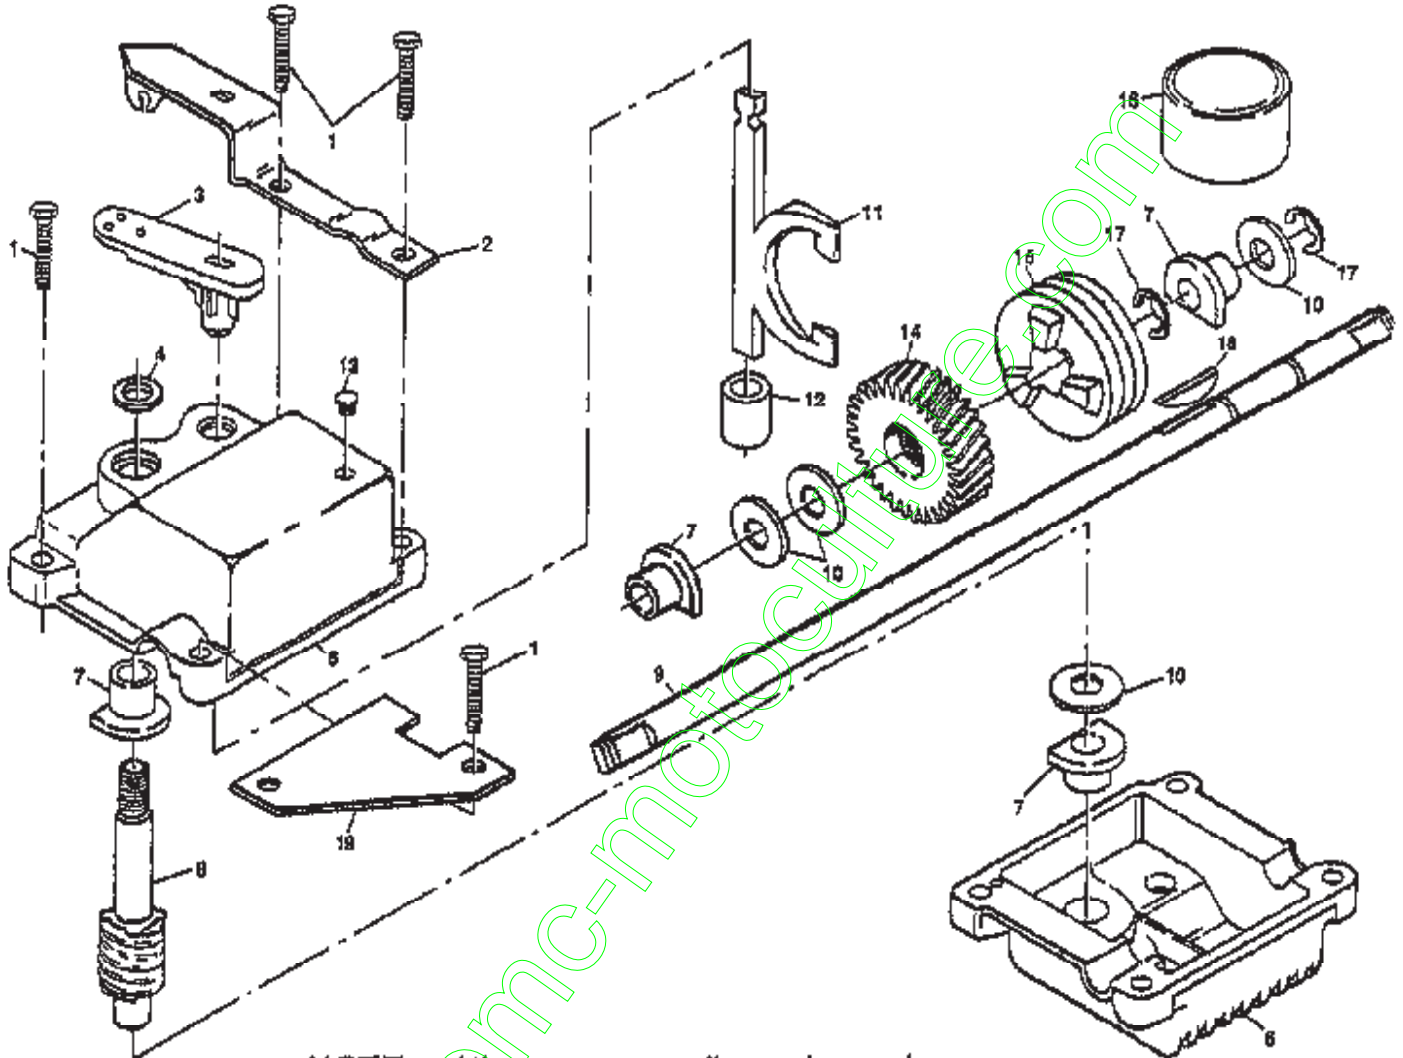

# POWER PROPELLED LAWN MOWER MODEL NO. BM6TGR31B GEAR CASE ASSEMBLY PART NUMBER 702511

**NOTE:** All component dimensions given in  
U.S.inches. 1 inch = 25.4 mm

Ref #	Part Number	Qty	Description
	702511		SUB= 48367
1	17490416		SCREW.1/4-20
2	137055X004		BRACKET.GEARCASE
3	137053		SHIFTER
4	57072		SEAL
6	48373		KIT GEARCASE HALV
7	77881		BEARING
8	137051		SHAFT.WORM
9	137074		SHAFT.DRIVE
10	57079		THRUST WASHER
11	131484		CLUTCH YOKE
12	700343		BUSHING.GEAR BOX
13	86447		PLUG PM
14	137050		GEAR.HELICAL
15	750436X		CLUTCH JAW
16	750369		SUB= 6066J
17	12000003		RING T
18	850848		HI PRO KEY
19	81585X004		SPRING BRKT