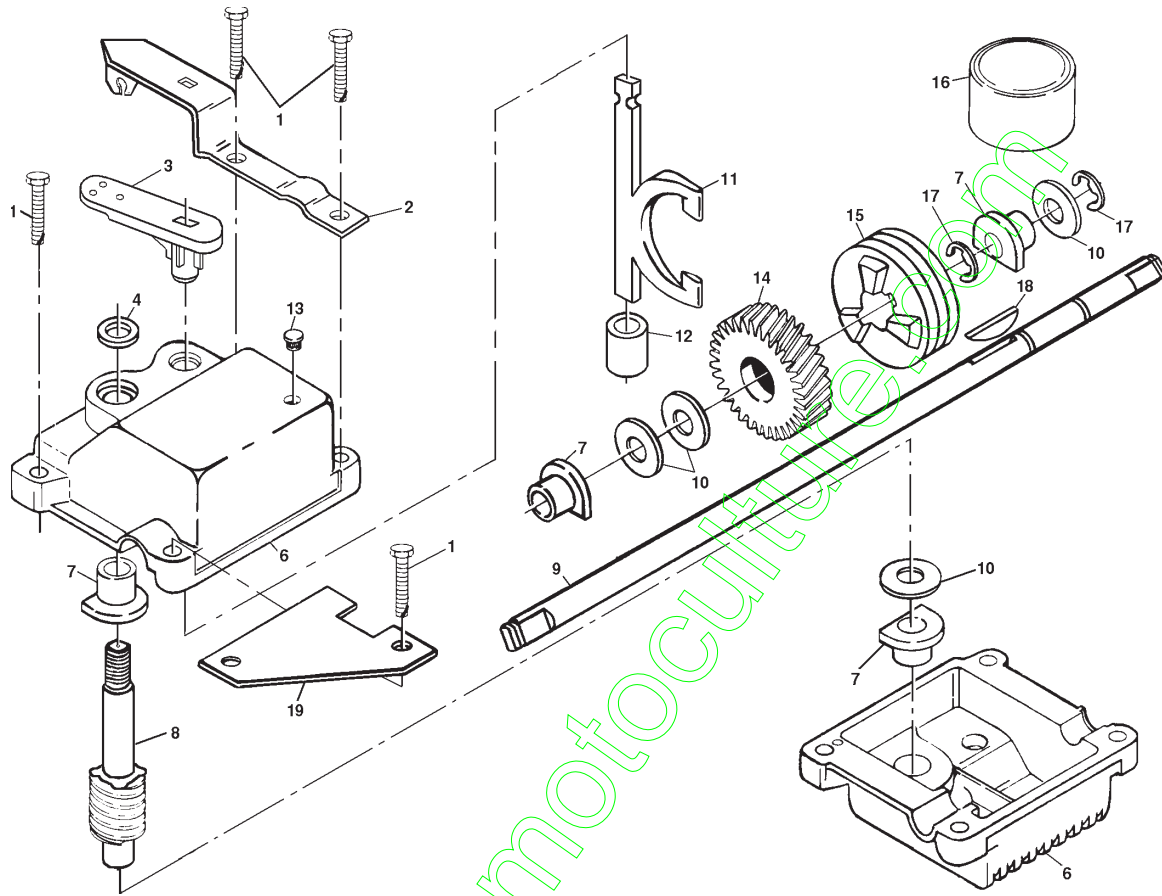

NOTE: All component dimensions given in U.S. inches.
1 inch = 25.4 mm

ROTARY LAWN MOWER - - MODEL NUMBER BM6TGR31E

ROTARY LAWN MOWER - - MODEL NUMBER BM6TGR31E

KEY PART NO. NO.	DESCRIPTION	KEY PART NO. NO.	DESCRIPTION
1	184596	28	137081
2	167987	31	132010
3	751152	32	137052
4	158755	35	151521
5	146627	36	702511
6	150495	37	137090
7	149746	38	63601
8	186306	40	75192
9	145212	41	151520
11	180767	54	167507
12	12000058	55	86012
13	137054	57	149555
14	180504		
16	67725		
18	87877		
26	146072		
	Drive Control		Drive Cover
	Bearing, Wheel Adjuster		Locknut
	Locknut #10-24		Drive Pulley
	Hex Washer Hd Screw #10-24 x 2-1/8		Kit, Wheel Adjuster, LH
	V-Belt		(Includes Knob and Bearing)
	Spring Retainer		Gear Case Assembly (See Breakdown)
	Pan Head Tapping Screw #10-24 x 1-3/4		Spring
	Hubcap		Locknut
	Flanged Locknut		Spring
	Wheel & Tire Assembly		Kit, Wheel Adjuster, RH
	E-ring		(Includes Knob and Bearing)
	Pinion		Grass Bag
	Dust Cover		Drive Shaft Cover
	Washer 1/2 x 1-1/2 x .134		Catcher Frame
	Selector Knob		
	Pan Head Tapping Screw #10-24 x 2-3/4		

NOTE: All component dimensions given in U.S. inches.
1 inch = 25.4 mm

ROTARY LAWN MOWER - - MODEL NUMBER BM6TGR31E

GEAR CASE ASSEMBLY - PART NUMBER 702511

KEY NO.	PART NO.	DESCRIPTION
1	17490416	Tapping Screw 1/4-20 x 1-1/4
2	137055X004	Engagement Bracket
3	137053	Shifter
4	57072	Seal
6	48373	Gear Case Halves Kit (Includes Key Numbers 4 and 7)
7	77881	Bearing
8	137051	Worm Shaft
9	137074	Drive Shaft
10	57079	Hardened Washer
11	131484	Clutch Yoke
12	700343	Bushing
13	86447	Plug
14	137050	Helical Gear
15	750436X	Clutch Jaw
16	750369	Grease
17	12000003	E-Ring
18	850848	Hi-Pro Key
19	81585X004	Spring Bracket

NOTE: All component dimensions given in U.S. inches.
1 inch = 25.4 mm

CONGRATULATIONS on your purchase of a new lawn mower. Your lawn mower has been designed, engineered and manufactured to give you the best possible dependability and performance.