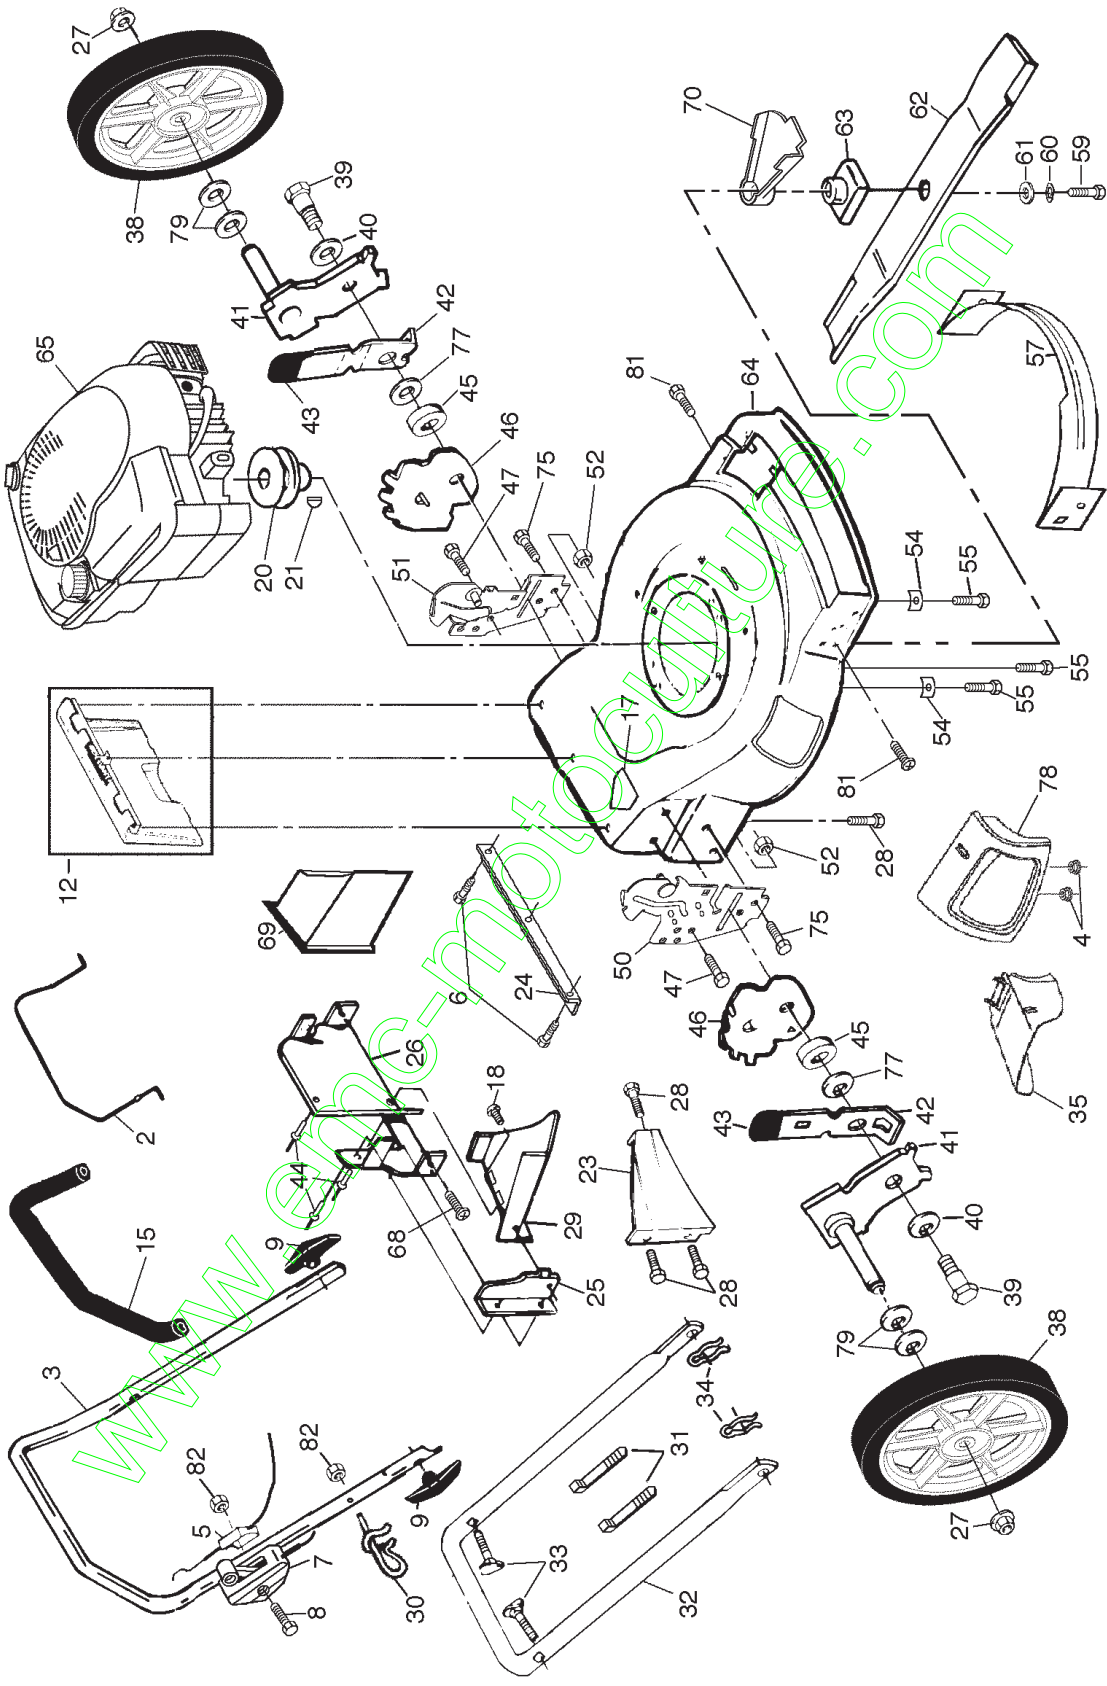

TONDEUSE À GAZON ROTATIVE - - NUMÉRO DE MODÈLE BM6TGR31E

TONDEUSE À GAZON ROTATIVE - - NUMÉRO DE MODÈLE BM6TGR31E

NO. DE RÉF. PIÈCE	NO. DE DESCRIPTION	NO. DE DESCRIPTION
2	145794	Barre de commande
3	167163	Guidon supérieur
4	63601	Écrou frein
5	130861	Contrôle du moteur
6	146694	Vis (protecteur de pied)
7	182156	Commande des gaz
8	144929	Vis H 1/4-20 x 2-1/4
9	136376	Bouton de guidon
10	83816	Vis #10 x 5/8
11	111190X	Bride de serrage du câble (moteur)
12	151023	Ensemble de la porte arrière
15	164265	Couverture de guidon
17	182166	Décalcomanie de danger
18	150050	Vis
20	84596	Poulie de moteur
21	87677	Clé de Hi-Pro
23	133040X479	Chicane arrière
24	146143X479	Protecteur de pied
25	700365X479	Chicane latérale
26	156380X479	Plaque arrière
27	83923	Écrou frein à collet
28	54583	Vis H 1/4-20 x 1/2
29	176041X479	Chicane de décharge
30	179585	Guide du câble de démarrage
31	66426	Attache plastique
32	151721x479	Guidon inférieur
33	131959	Boulon de guidon
34	51793	Goupille en épingle à cheveux
35	145285	Déflecteur de décharge
38	186310	Ensemble de la roue et du pneu
39	142748	Boulon à épaulement
40	61651	Rondelle à ressort
41	750913X004	Ensemble du bras d'essieu
42	700331X004	Lever à ressort du dispositif de relevage des roues
43	87877	Manchon du dispositif de relevage des roues
44	128415	Rivet
45	146630	Entretoise
46	700325X007	Support du dispositif de relevage des roues
47	150078	Vis 5/16-18 x 3/4
50	161812X479	Support de guidon (droit)
51	161814X479	Support de guidon (gauche)
52	751592	Écrou frein 3/8-16
54	851201X004	Rondelle du moteur
55	150406	Vis H 3/8-16 x 1-1/8
57	170617	Chicane antérieure
59	851084	Vis H 3/8-24 x 1-3/8 Gr. 8
60	850263	Rondelle frein
61	851074	Rondelle
62	141114	Lame 22"
63	851514	Adaptateur de lame
64	186365	Jeu du boîtier de tondeuse (Y compris le no. de réf. 17)
65	---	Moteur - Briggs & Stratton - No. de modèle 12H802 (Commandez les pièces par suite du fabricant du moteur)
68	88652	Vis de charnière
69	166649	Plaque de broyeuse
70	182002	Déflecteur de débris
75	7476061,2	Boulon
77	88348	Rondelle plate
78	147738	Déflecteur de déchargement
79	57143	Rondelle ondulé
81	17600406	Vis
82	132004	Écrou
--	182134	Décalcomanie d'avertissement (N'est pas maotrée)
--	186745	Manuel d'utilisation (Euro)
--	186746	Manuel d'utilisation (Port)
--	186747	Manuel d'utilisation (Polish)
--	185538	Manuel des pièces de rechange, Français/Anglais

REMARQUE: Toutes les dimensions de composant sont données en pouces É.-U. 1 pouce = 25,4 mm.