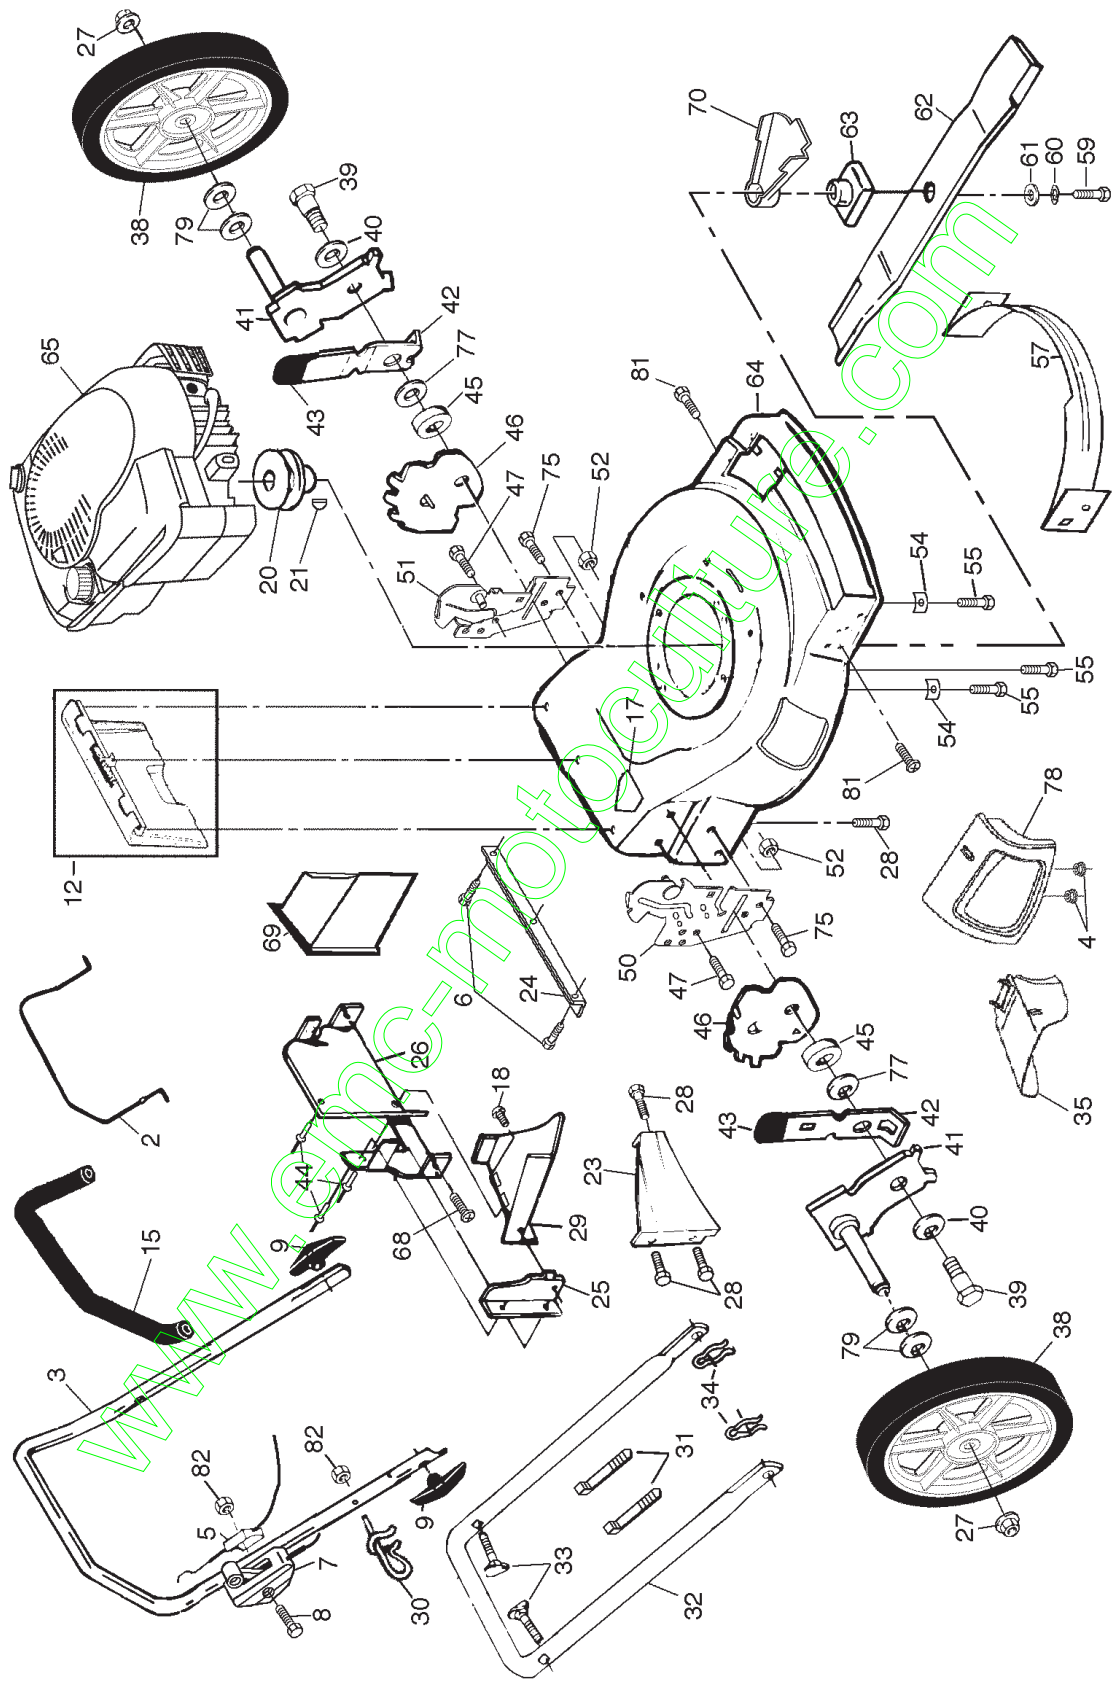

ROTARY LAWN MOWER -- MODEL NUMBER BM6TGR31E

ROTARY LAWN MOWER - - MODEL NUMBER BM6TGR31E

KEY PART NO. NO.	DESCRIPTION	KEY PART NO. NO.	DESCRIPTION
2	145794 Control Bar	45	146630 Spacer
3	167163 Upper Handle	46	700325X007 Wheel Adjusting Bracket
4	63601 Locknut	47	150078 Self-tapping Screw 5/16-18 x 3/4
5	130861 Engine Zone Control Cable	50	161812X479 Handle Bracket (Right)
6	146694 Screw (Foot Guard)	51	161814X479 Handle Bracket (Left)
7	182156 Throttle Control	52	751592 Locknut 3/8-16
8	144929 Hex Washer Head Screw 1/4-20 x 2-1/4	54	851201X004 Engine Washer
9	136376 Handle Knob	55	150406 Hex Head Thread Rolling Screw 3/8-16 x 1-1/8
10	83816 Screw #10 x 5/8	57	170617 Front Baffle Kit
11	111190X Cable Clamp (Engine)	59	851084 Hex Head Machine Screw 3/8-24 x 1-3/8 Gr. 8
12	151023 Rear Door Kit	60	850263 Helical Lock Washer
15	164265 Foam Grip	61	851074 Hardened Washer
17	182166 Danger Decal	62	141114 Blade 22"
18	150050 Screw	63	851514 Blade Adapter
20	84596 Engine Pulley	64	186365 Lawn Mower Housing Kit (Includes Key No. 17)
21	87677 Hi Pro Key #505	65	--- Engine, Briggs & Stratton, Model No. 12H802 (Order parts from engine manufacturer)
23	133040X479 Baffle, Rear	68	88652 Hinge Screw
24	146143X479 Foot Guard	69	166649 Mulcher Plug
25	700365X479 Side Baffle	70	182002 Debris Shield
26	156380X479 Back Plate	75	74760612 Bolt
27	83923 Flanged Locknut	77	88348 Flat Washer
28	54583 Screw Hex Head 1/4-20 x 1/2	78	147738 Combi-cut Door
29	176041X479 Discharge Baffle	79	57143 Wave Washer
30	179585 Rope Guide	81	17600406 Screw
31	66426 Wire Tie	82	132004 Nut, Hex
32	151721x479 Lower Handle	--	182134 Warning Decal (Not Shown)
33	131959 Handle Bolt	--	186745 Operator's Manual (Euro)
34	51793 Hairpin Cotter	--	186746 Operator's Manual (Portuguese)
35	145285 Clip-on Discharge Deflector	--	186747 Operator's Manual (Polish)
38	186310 Wheel & Tire Assembly	--	Replacement Parts Manual (English / French)
39	142748 Shoulder Bolt		
40	61651 Spring Washer		
41	750913X004 Axle Arm		
42	700331X004 Selector Spring		
43	87877 Selector Knob		
44	128415 Pop Rivet		

NOTE: All component dimensions given in U.S. inches.
1 inch = 25.4 mm