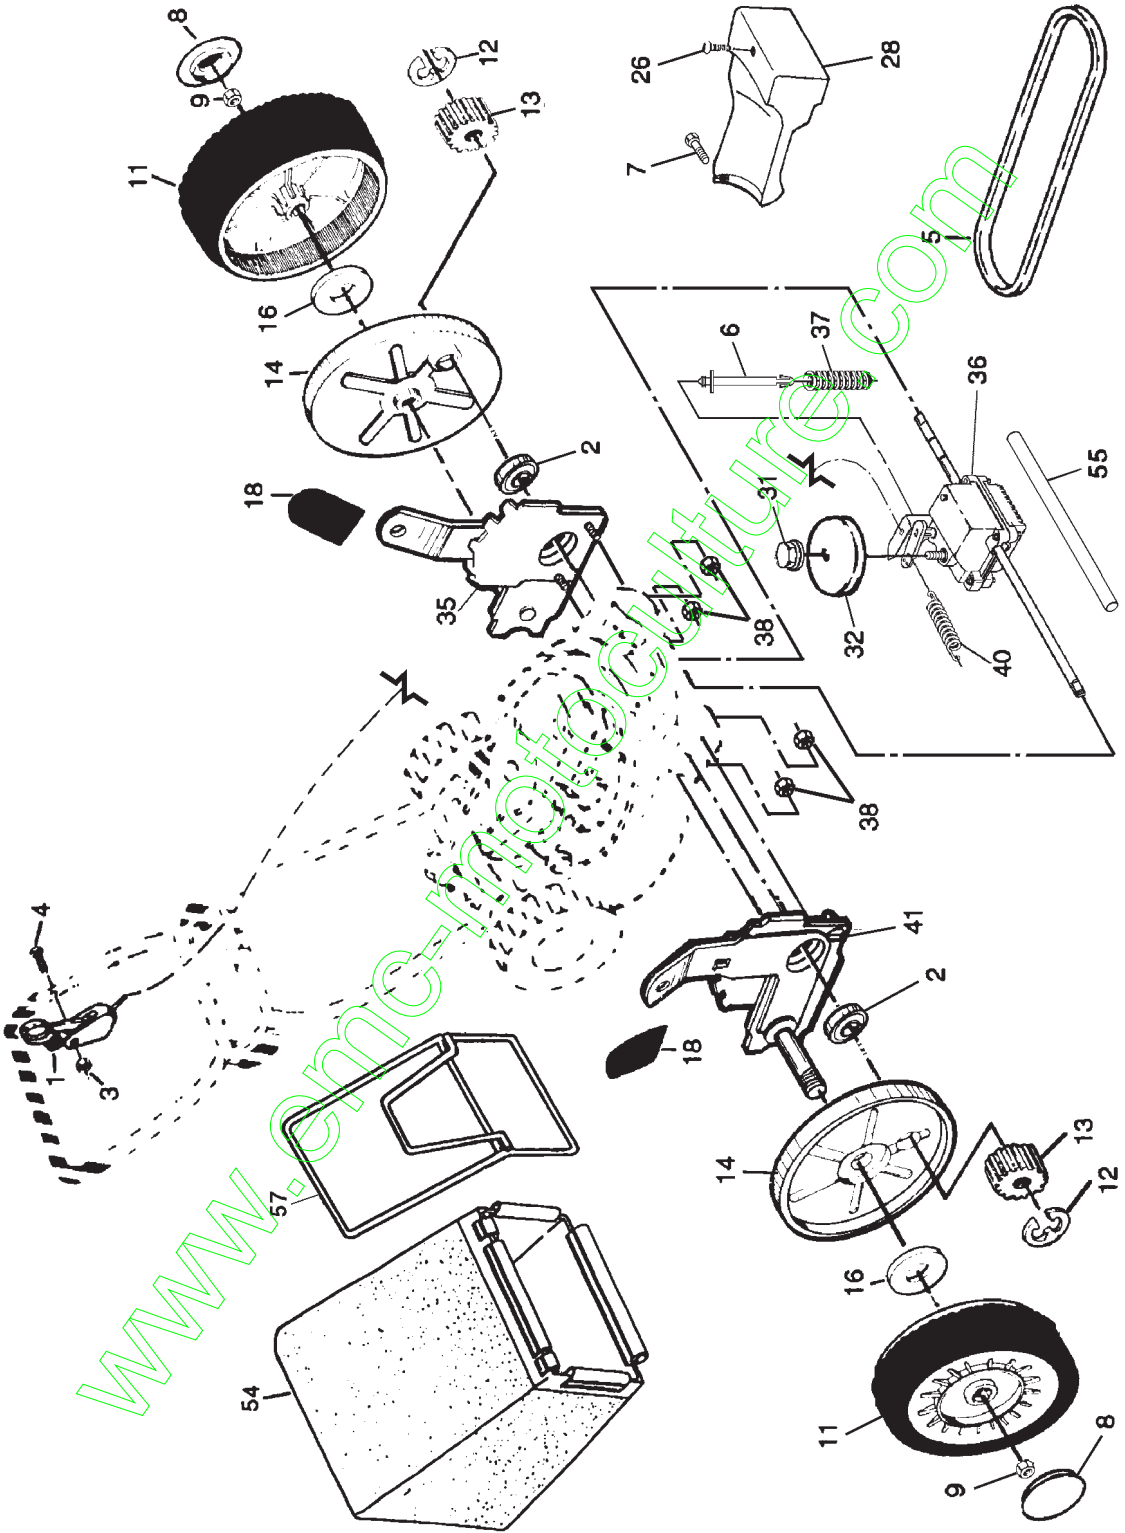

NOTE: All component dimensions given in U.S. inches.
1 inch = 25.4 mm

ROTARY LAWN MOWER - - MODEL NUMBER BM6TGR31E

ROTARY LAWN MOWER - - MODEL NUMBER BM6TGR31E

KEY PART NO. NO.	DESCRIPTION	KEY PART NO. NO.	DESCRIPTION
1	184596	28	137081
2	167987	31	132010
3	751152	32	137052
4	158755	35	151521
5	146627	36	702511
6	150495	37	137090
7	149746	38	63601
8	186306	40	75192
9	145212	41	151520
11	180767	54	167507
12	12000058	55	86012
13	137054	57	149555
14	180504		
16	67725		
18	87877		
26	146072		
	Drive Control		Drive Cover
	Bearing, Wheel Adjuster		Locknut
	Locknut #10-24		Drive Pulley
	Hex Washer Hd Screw #10-24 x 2-1/8		Kit, Wheel Adjuster, LH
	V-Belt		(Includes Knob and Bearing)
	Spring Retainer		Gear Case Assembly (See Breakdown)
	Pan Head Tapping Screw #10-24 x 1-3/4		Spring
	Hubcap		Locknut
	Flanged Locknut		Spring
	Wheel & Tire Assembly		Kit, Wheel Adjuster, RH
	E-ring		(Includes Knob and Bearing)
	Pinion		Grass Bag
	Dust Cover		Drive Shaft Cover
	Washer 1/2 x 1-1/2 x .134		Catcher Frame
	Selector Knob		
	Pan Head Tapping Screw #10-24 x 2-3/4		

NOTE: All component dimensions given in U.S. inches.
1 inch = 25.4 mm

ROTARY LAWN MOWER - - MODEL NUMBER BM6TGR31E

GEAR CASE ASSEMBLY - PART NUMBER 702511

KEY NO.	PART NO.	DESCRIPTION
1	17490416	Tapping Screw 1/4-20 x 1-1/4
2	137055X004	Engagement Bracket
3	137053	Shifter
4	57072	Seal
6	48373	Gear Case Halves Kit (Includes Key Numbers 4 and 7)
7	77881	Bearing
8	137051	Worm Shaft
9	137074	Drive Shaft
10	57079	Hardened Washer
11	131484	Clutch Yoke
12	700343	Bushing
13	86447	Plug
14	137050	Helical Gear
15	750436X	Clutch Jaw
16	750369	Grease
17	12000003	E-Ring
18	850848	Hi-Pro Key
19	81585X004	Spring Bracket