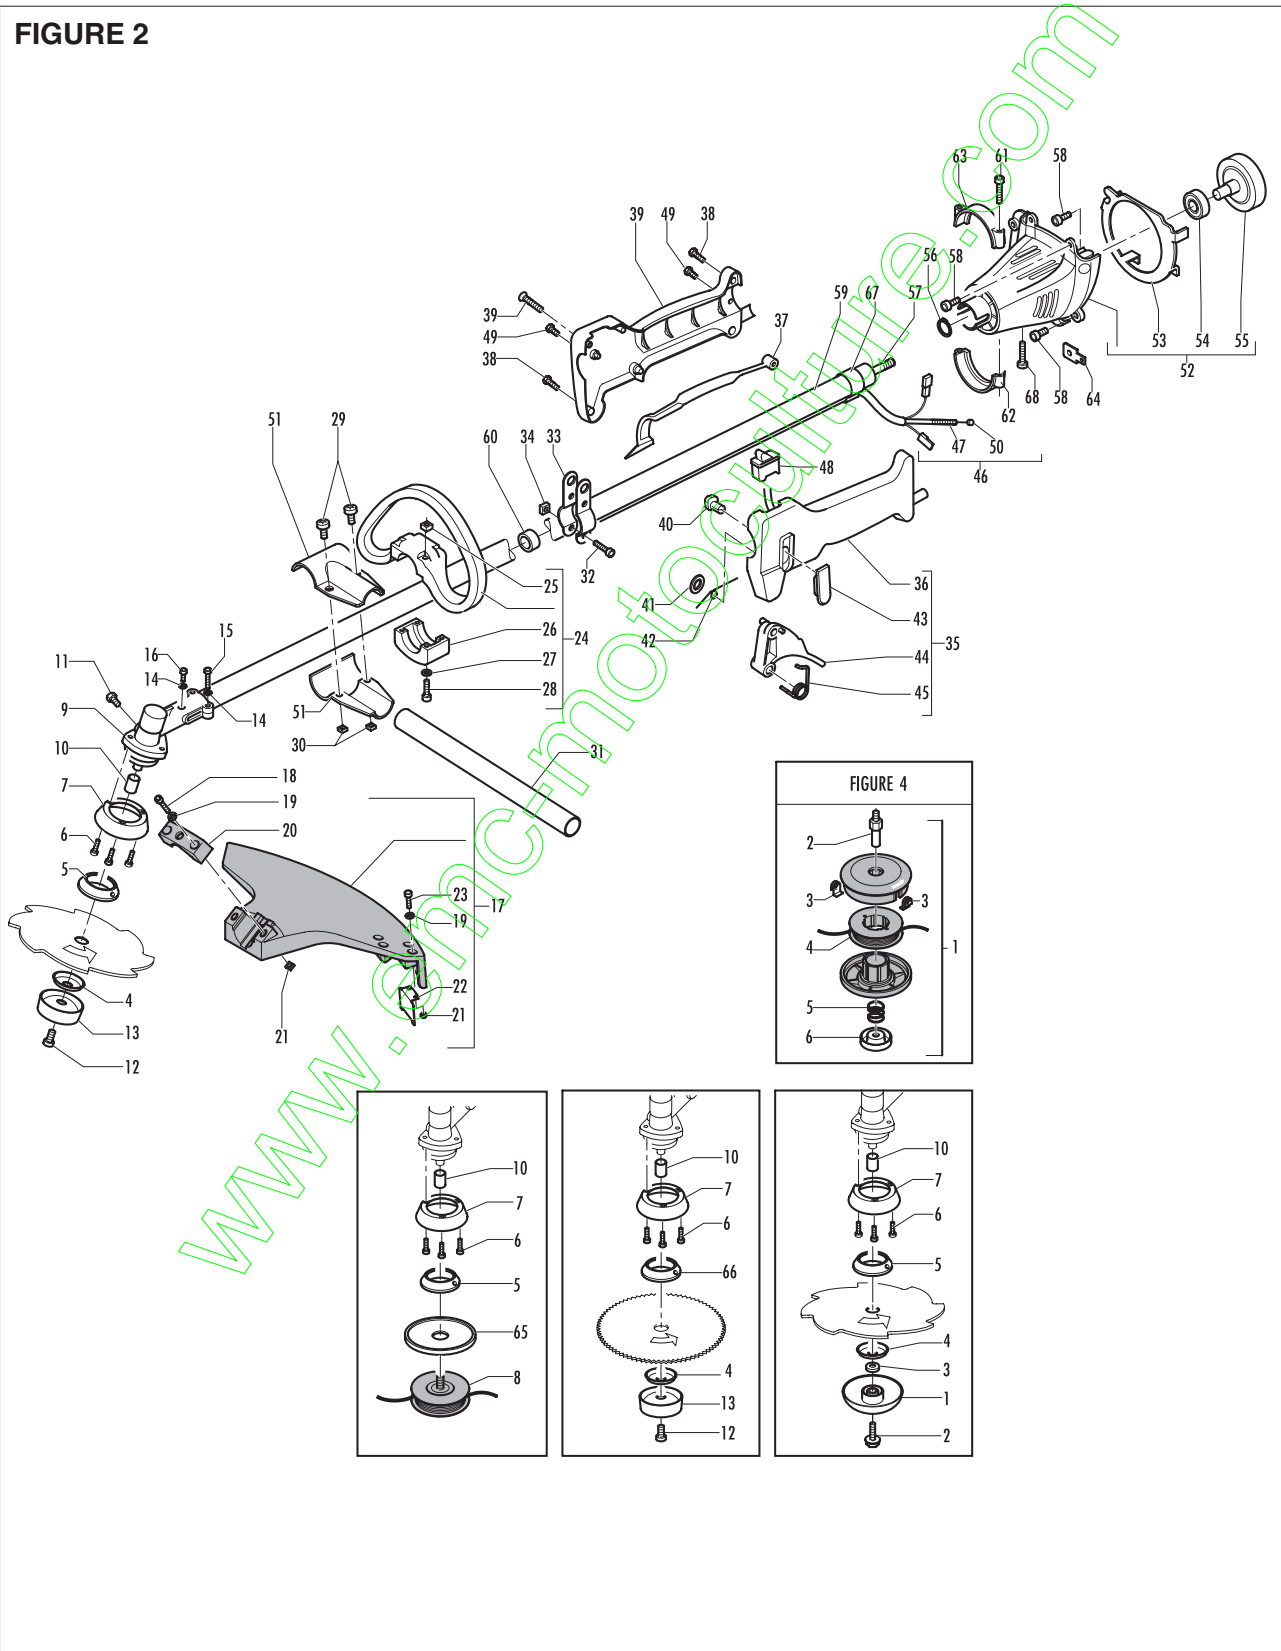

brand	BRICOMARCHE

date	SEPT/03	SHEET 3/4

Model	Prefix
BMD 3200	03

Product number
953900352

FIGURE 2