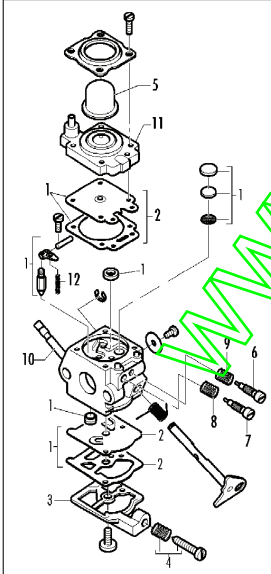

Service

FIGURE 6 ZAMA C1Q M31

FIGURE 1

FIGURE 5 WALBRO WT 255

FIGURE 3

Item	P/N McC	P/N ELX	Qty	DESCRIPTION
FIGURE 1				
1		FIGURE 3		
2	247936	538247936	1	crankcase kit (starter)
3	• 235900	538235900	1	ball bearing 6002(15/32/9)
4	• 235899	538235899	1	seeger
C 5	• 228872	538228872	1	seal 13-32-5 (S7)
6	247935	538247935	1	crankcase kit (Flywheel)
7	• 235899	538235899	1	seeger ring
8	• 235900	538235900	1	ball bearing 6002(15/32/9)
C 9	• 228872	538228872	1	seal 13-32-5 (S7)
B 13	247937	538247937	1	clutch assy
14	• 241269	538241269	2	pin
C 15	• 241270	538241270	1	clutch spring
16	• 236956	538236956	2	washer
17	241240	538241240	1	flywheel
18	235806	538235806	2	screw M5x20
C 19	241298	538241298	1	ignition coil
20	235808	538235808	2	screw M5x50
21	235804	538235804	2	screw M5x30
C 22	241541	538241541	1	tank mix assy
B 23	• 229809	538229809	1	hose fuel mm245
B 24	• 229743	538229743	1	hose fuel 150mm
C 25	• 235675	538235675	1	fuel tank grommet
A 26	240452	538240452	1	pick up fuel
B 27	236563	538236563	1	fuel cap ass'y
A 28	• 236564	538236564	1	cap gasket
29	241688	538241688	1	air filter cover
B 30	241523	538241523	1	air filter
31	235642	538235642	2	nut M5
32	235248	538235248	2	washer
33	237452	538237452	1	air filter box
A 34	227417	538227417	1	gasket
C 35	FIGURE 5			
36	227255	538227255	1	choke knob
A 37	227692	538227692	1	gasket
38	235248	538235248	2	washer
39	235803	538235803	2	screw M5x25
40	241266	538241266	1	crankshaft assy
C 41	• 235742	538235742	1	needle bearing 0.9x14x12
C 42	227631	538227631	1	key
43	242800	538242800	1	starter pawl assy
44	235218	538235218	1	nut M8
C 45	242808	538242808	1	starter assy
B 46	• 249163	538249163	1	pulley/rope
A 47	• 227703	538227703	1	rope
48	• 240884	538240884	1	starter handle
49	• 227467	538227467	1	spring shield
B 50	• 227300	538227300	1	rewind spring
B 51	• 241781	538241781	2	pawl
52	• 241782	538241782	2	spring shield
B 53	• 111088	538111088	2	snap ring
54	241248	538241248	4	fuel tank grommet
55	236527	538236527	4	screw M6x16
C 56	241280	538241280	1	muffler gasket
C 57	241432	538241432	1	muffler assy
58	• 227236	538227236	1	clamp
59	• 227274	538227274	2	screw M5x60
60	227565	538227565	4	screw M5x25
A 61	92879	538092879	1	spark plug RDJ8J
62	241669	538241669	1	engine cover
63	241416	538241416	2	engine cover gasket