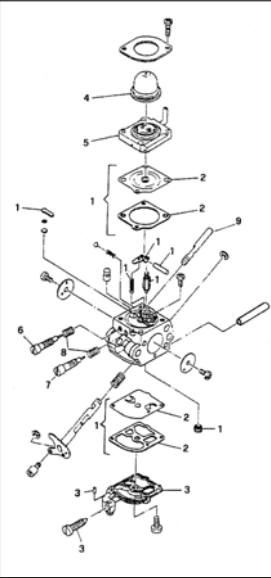

Service

FIGURE 6 ZAMA C1Q M31

FIGURE 1

FIGURE 5 WALBRO WT 255

FIGURE 3

Item	P/N McC	P/N ELX	Qty	DESCRIPTION
FIGURE 1				
1		FIGURE 3		
2	247936	538247936	1	crankcase kit (starter)
3	• 235900	538235900	1	ball bearing 6002(15/32/9)
4	• 235899	538235899	1	seeger
C 5	• 228872	538228872	1	seal 13-32-5 (S7)
6	247935	538247935	1	crankcase kit (Flywheel)
7	• 235899	538235899	1	seeger ring
8	• 235900	538235900	1	ball bearing 6002(15/32/9)
C 9	• 228872	538228872	1	seal 13-32-5 (S7)
B 13	247937	538247937	1	clutch assy
14	• 241269	538241269	2	pin
C 15	• 241270	538241270	1	clutch spring
16	• 236956	538236956	2	washer
17	241240	538241240	1	flywheel
18	235806	538235806	2	screw M5x20
C 19	241298	538241298	1	ignition coil
20	235808	538235808	2	screw M5x50
21	235804	538235804	2	screw M5x30
C 22	241541	538241541	1	tank mix assy
B 23	• 229809	538229809	1	hose fuel mm245
B 24	• 229743	538229743	1	hose fuel 150mm
C 25	• 235675	538235675	1	fuel tank grommet
A 26	240452	538240452	1	pick up fuel
B 27	236563	538236563	1	fuel cap ass'y
A 28	• 236564	538236564	1	cap gasket
29	241688	538241688	1	air filter cover
B 30	241523	538241523	1	air filter
31	235642	538235642	2	nut M5
32	235248	538235248	2	washer
33	237452	538237452	1	air filter box
A 34	227417	538227417	1	gasket
C 35	FIGURE 5			
36	227255	538227255	1	choke knob
A 37	227692	538227692	1	gasket
38	235248	538235248	2	washer
39	235803	538235803	2	screw M5x25
40	241266	538241266	1	crankshaft assy
C 41	• 235742	538235742	1	needle bearing 0.9x14x12
C 42	227631	538227631	1	key
43	242800	538242800	1	starter pawl assy
44	235218	538235218	1	nut M8
C 45	242808	538242808	1	starter assy
B 46	• 249163	538249163	1	pulley/rope
A 47	• 227703	538227703	1	rope
48	• 240884	538240884	1	starter handle
49	• 227467	538227467	1	spring shield
B 50	• 227300	538227300	1	rewind spring
B 51	• 241781	538241781	2	pawl
52	• 241782	538241782	2	spring shield
B 53	• 111088	538111088	2	snap ring
54	241248	538241248	4	fuel tank grommet
55	236527	538236527	4	screw M6x16
C 56	241280	538241280	1	muffler gasket
C 57	241432	538241432	1	muffler assy
58	• 227236	538227236	1	clamp
59	• 227274	538227274	2	screw M5x60
60	227565	538227565	4	screw M5x25
A 61	92879	538092879	1	spark plug RDJ8J
62	241669	538241669	1	engine cover
63	241416	538241416	2	engine cover gasket