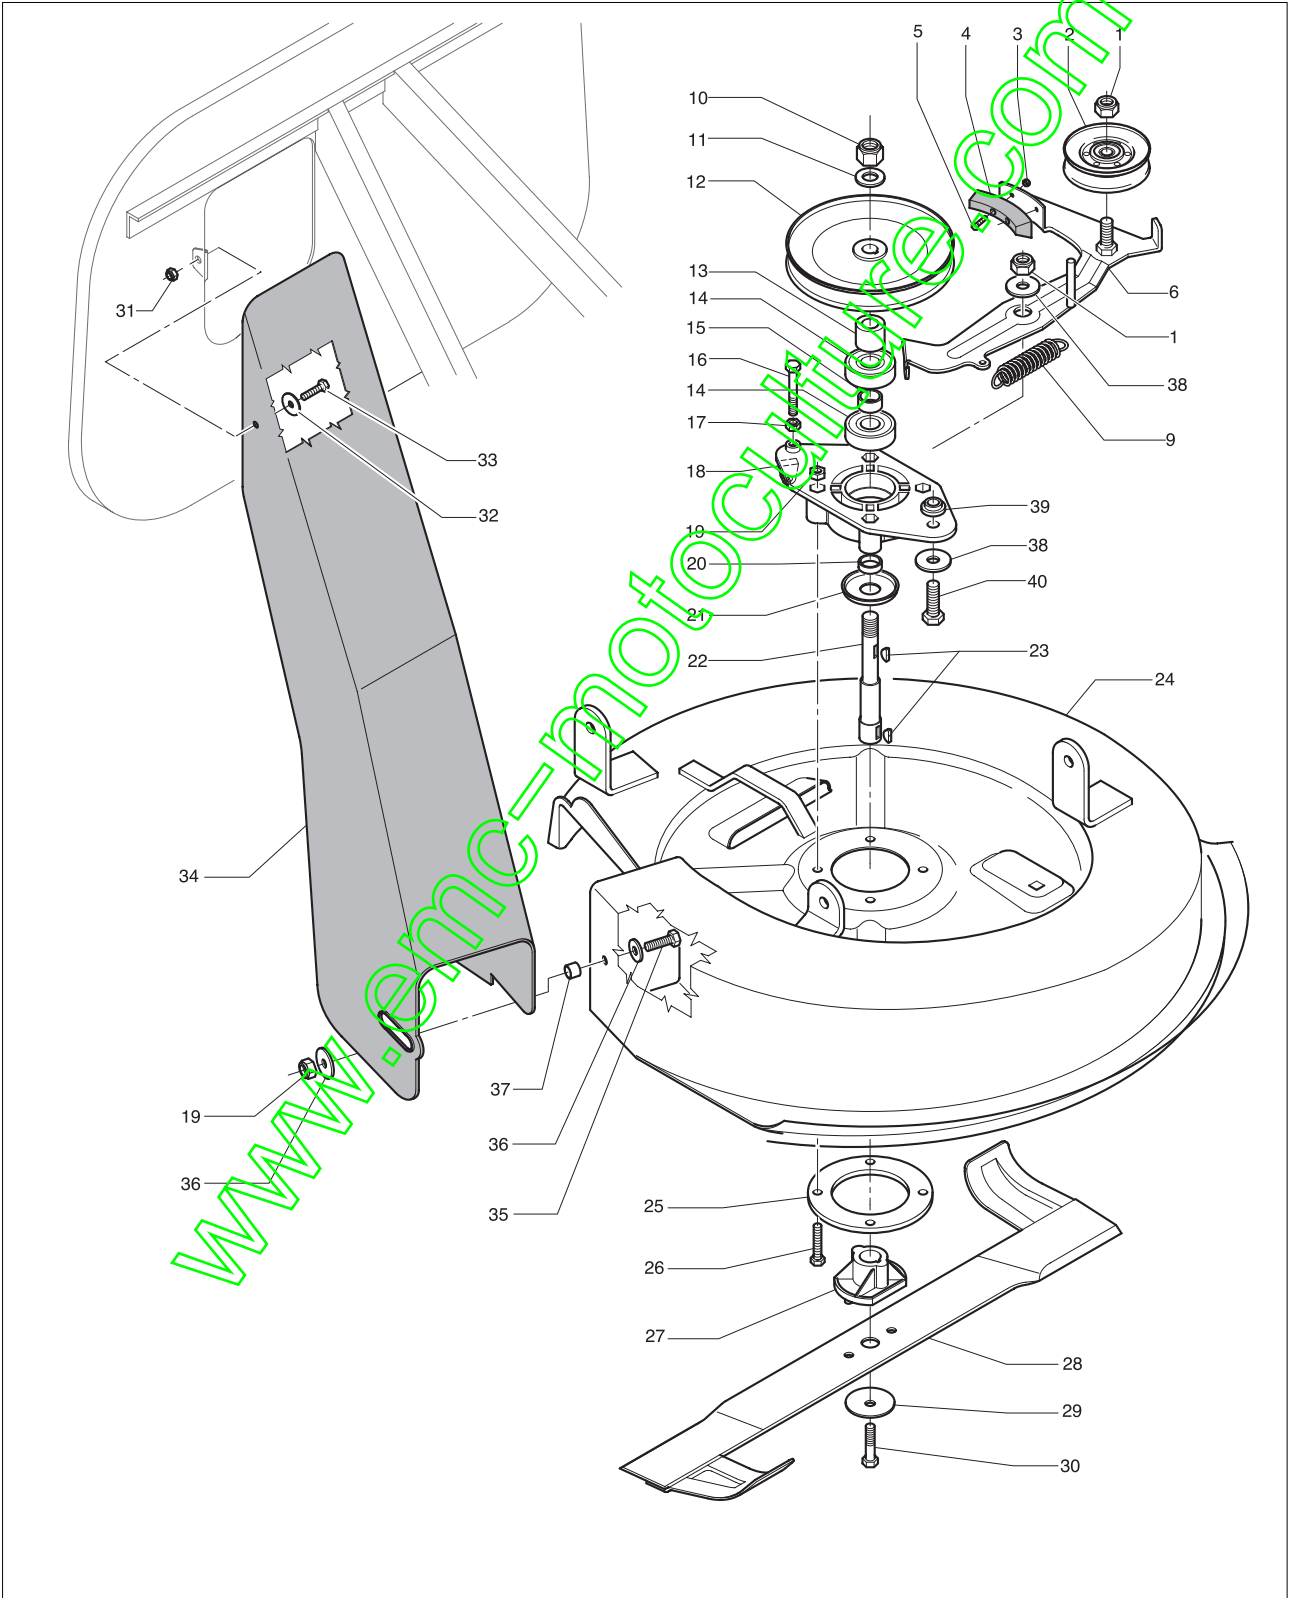

brand	QUELLE

date	JAN/03	SHEET 5/16

Model

UNIROPA

Product number

953878363