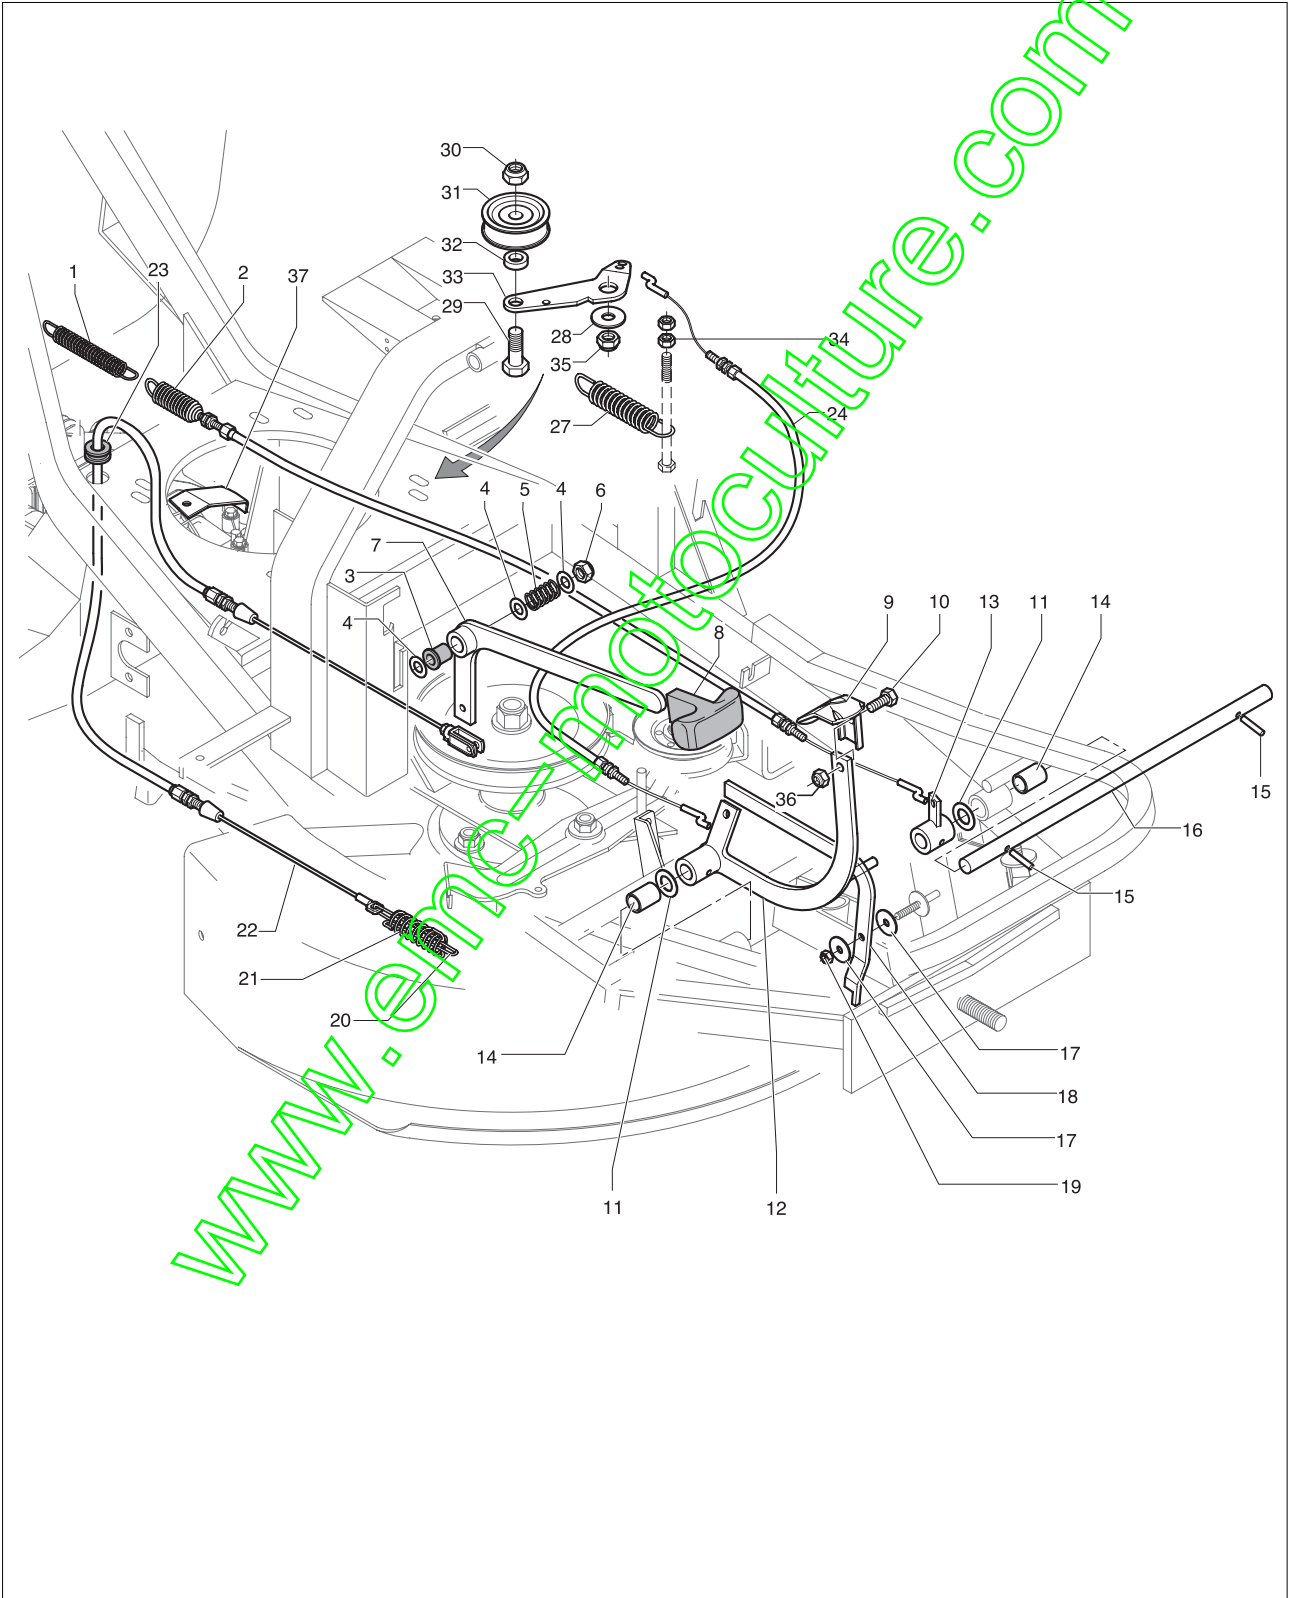

brand	QUELLE

date	JAN/03	SHEET11/16

Model

UNIROPA

Product number

953878363