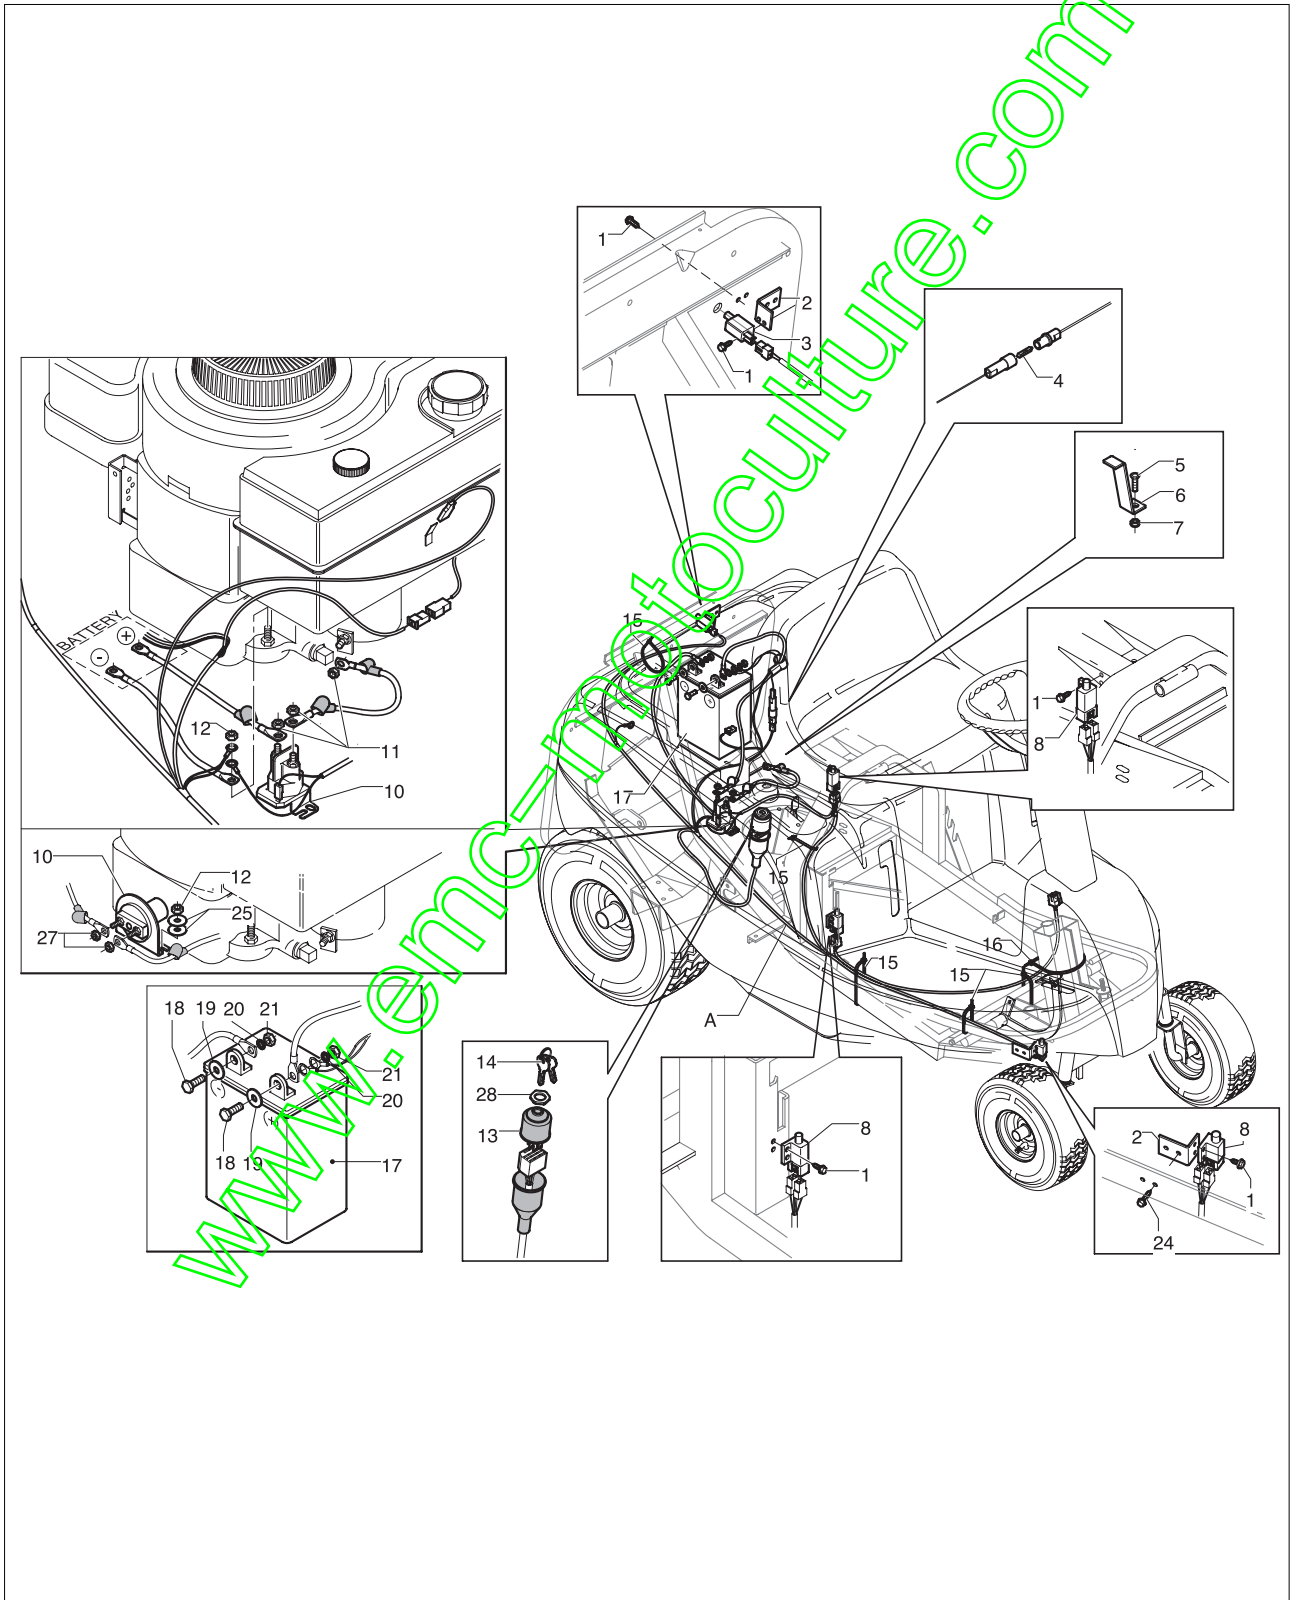

brand	QUELLE

date	JAN/03	SHEET13/16

Model

UNIROPA

Product number

953878363