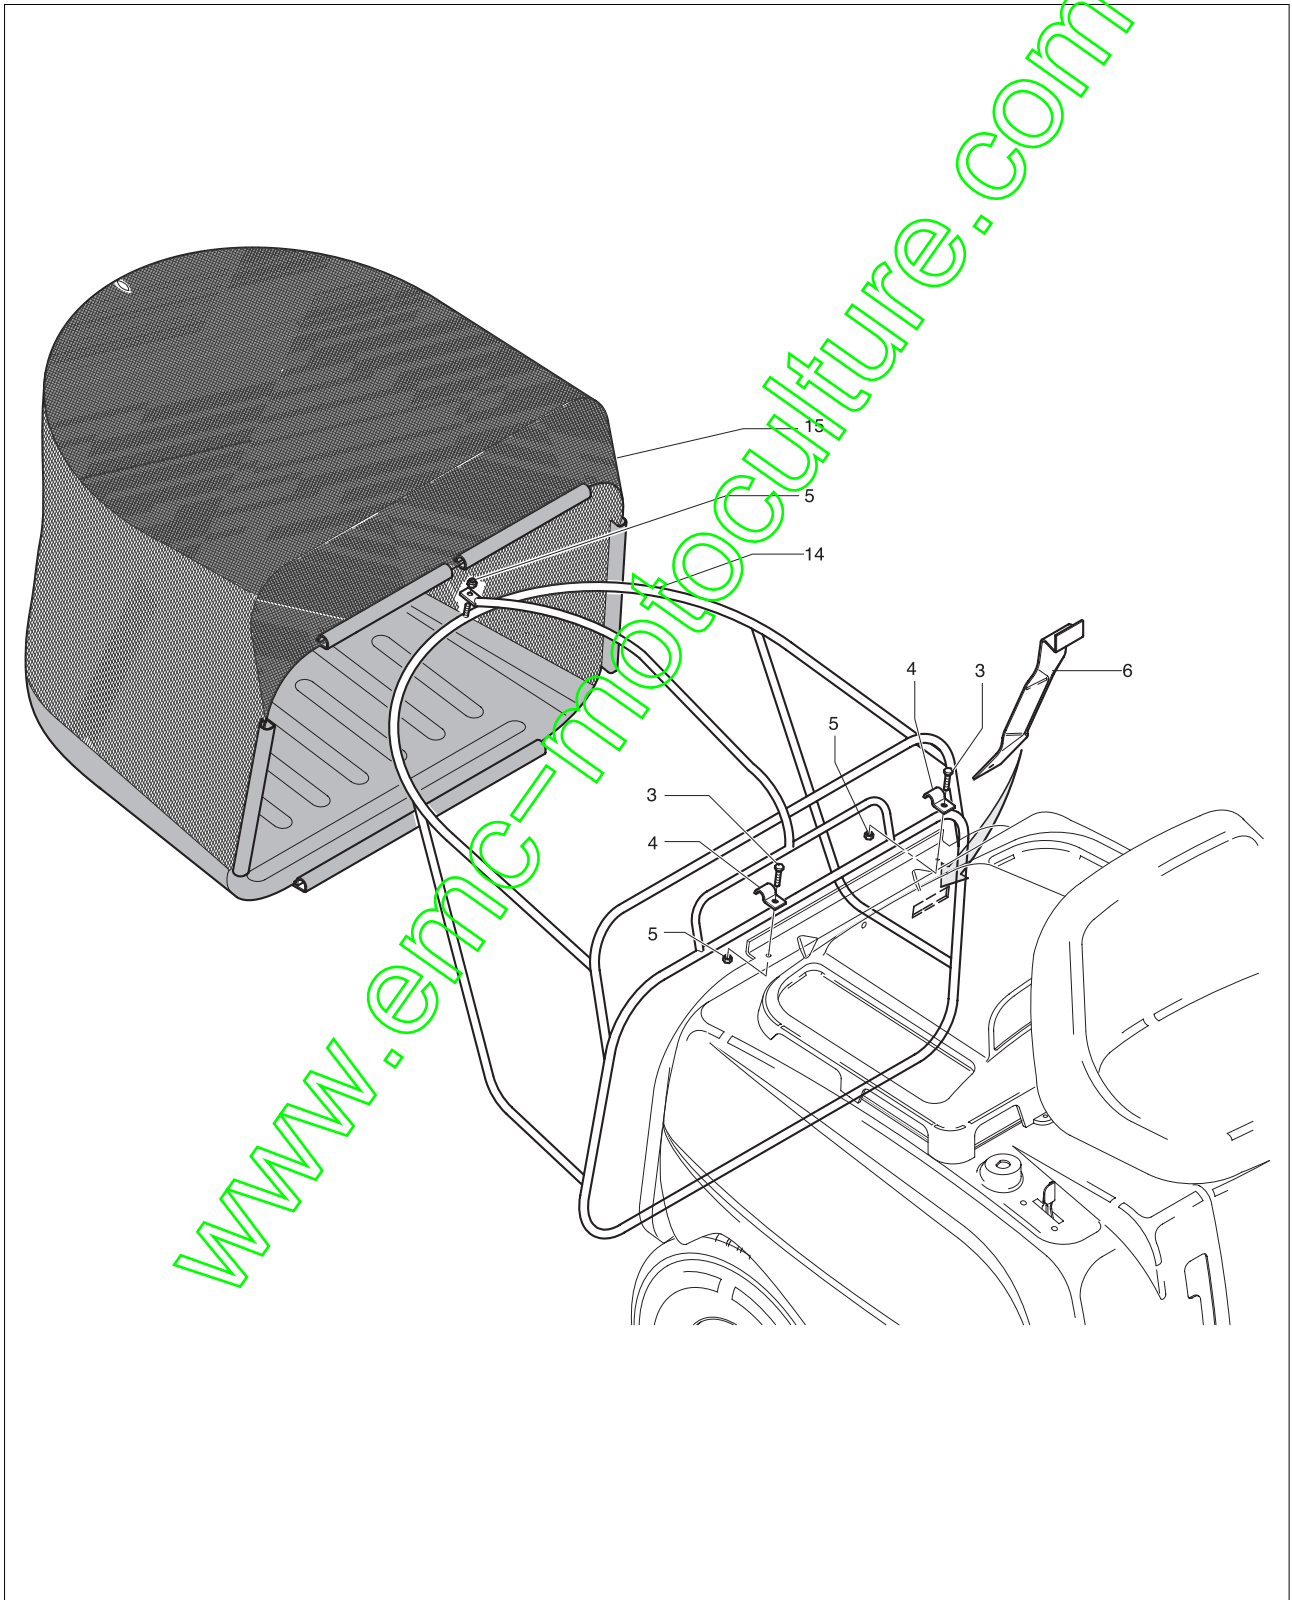

brand	QUELLE

date	JAN/03	SHEET15/16

Model

UNIROPA

Product number

953878363