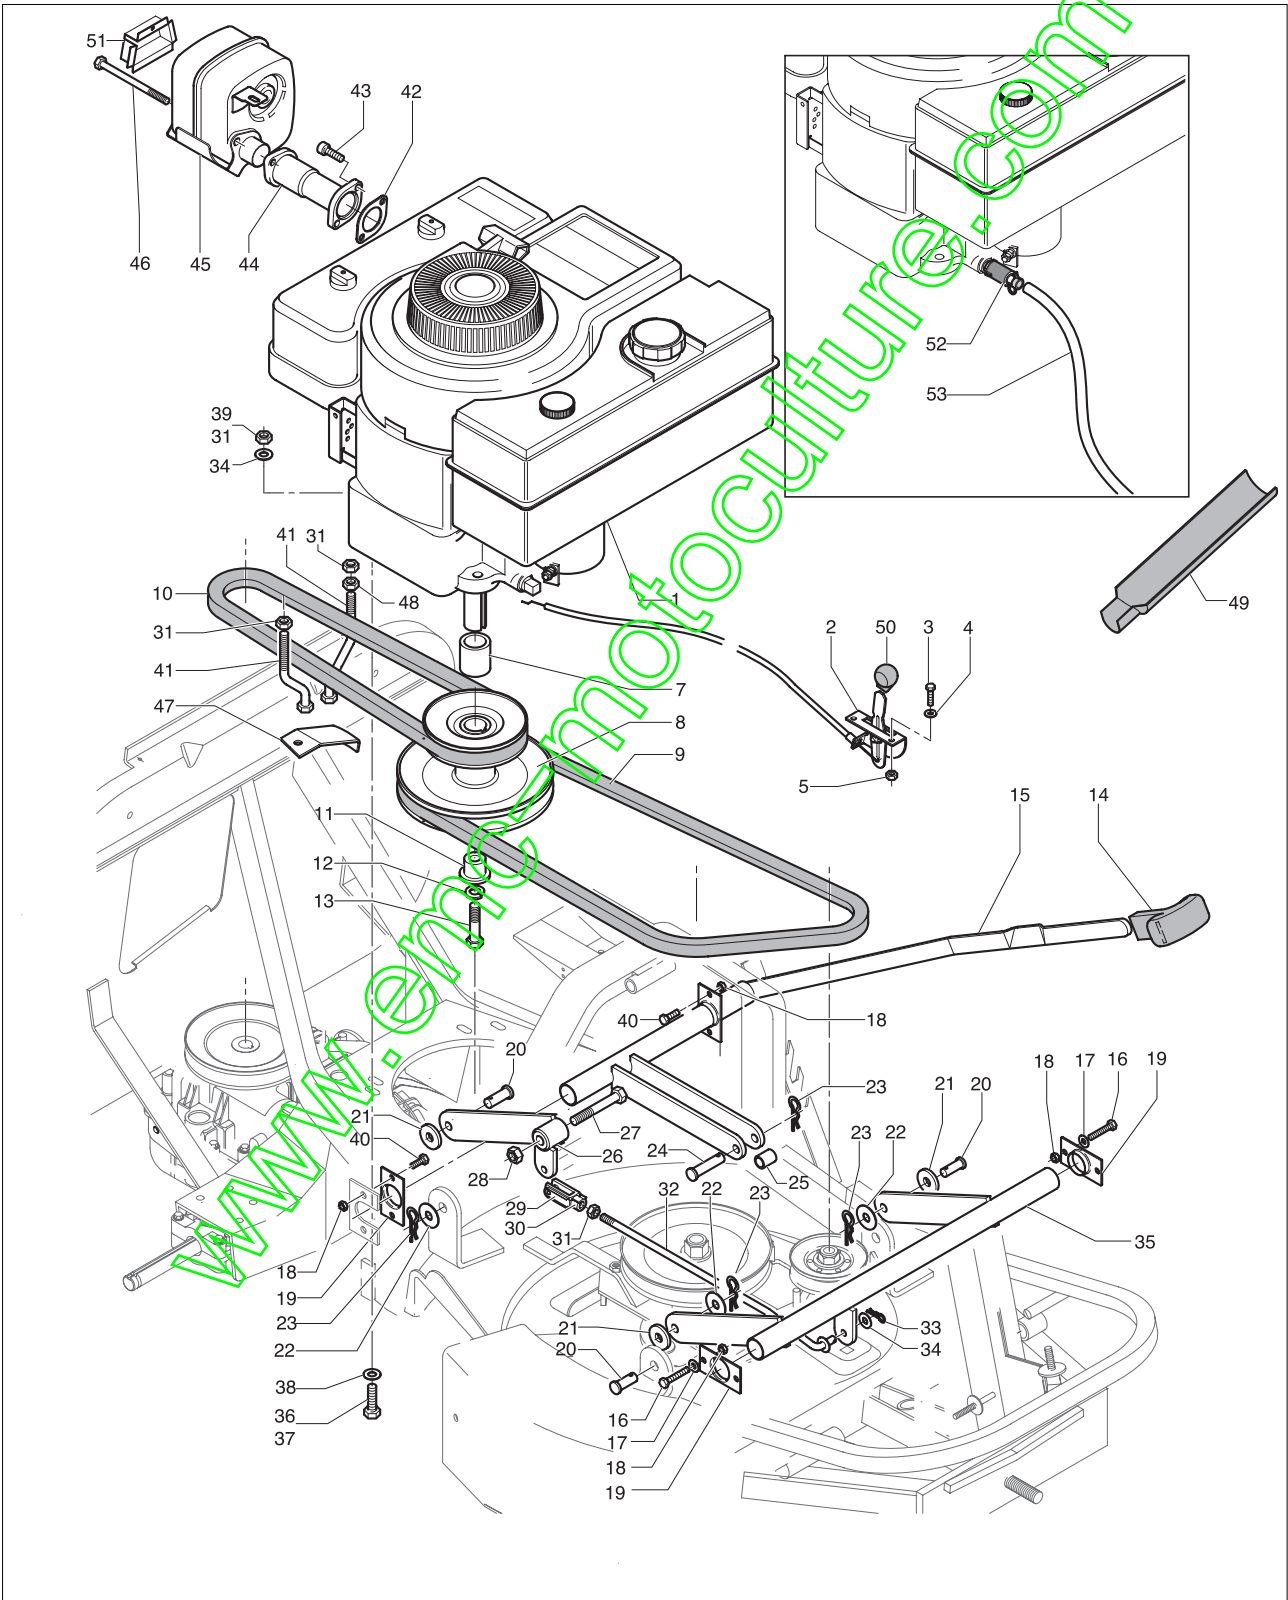

brand	QUELLE

date	JAN/03	SHEET 1/16

Model

Chopper

Product number

953878363