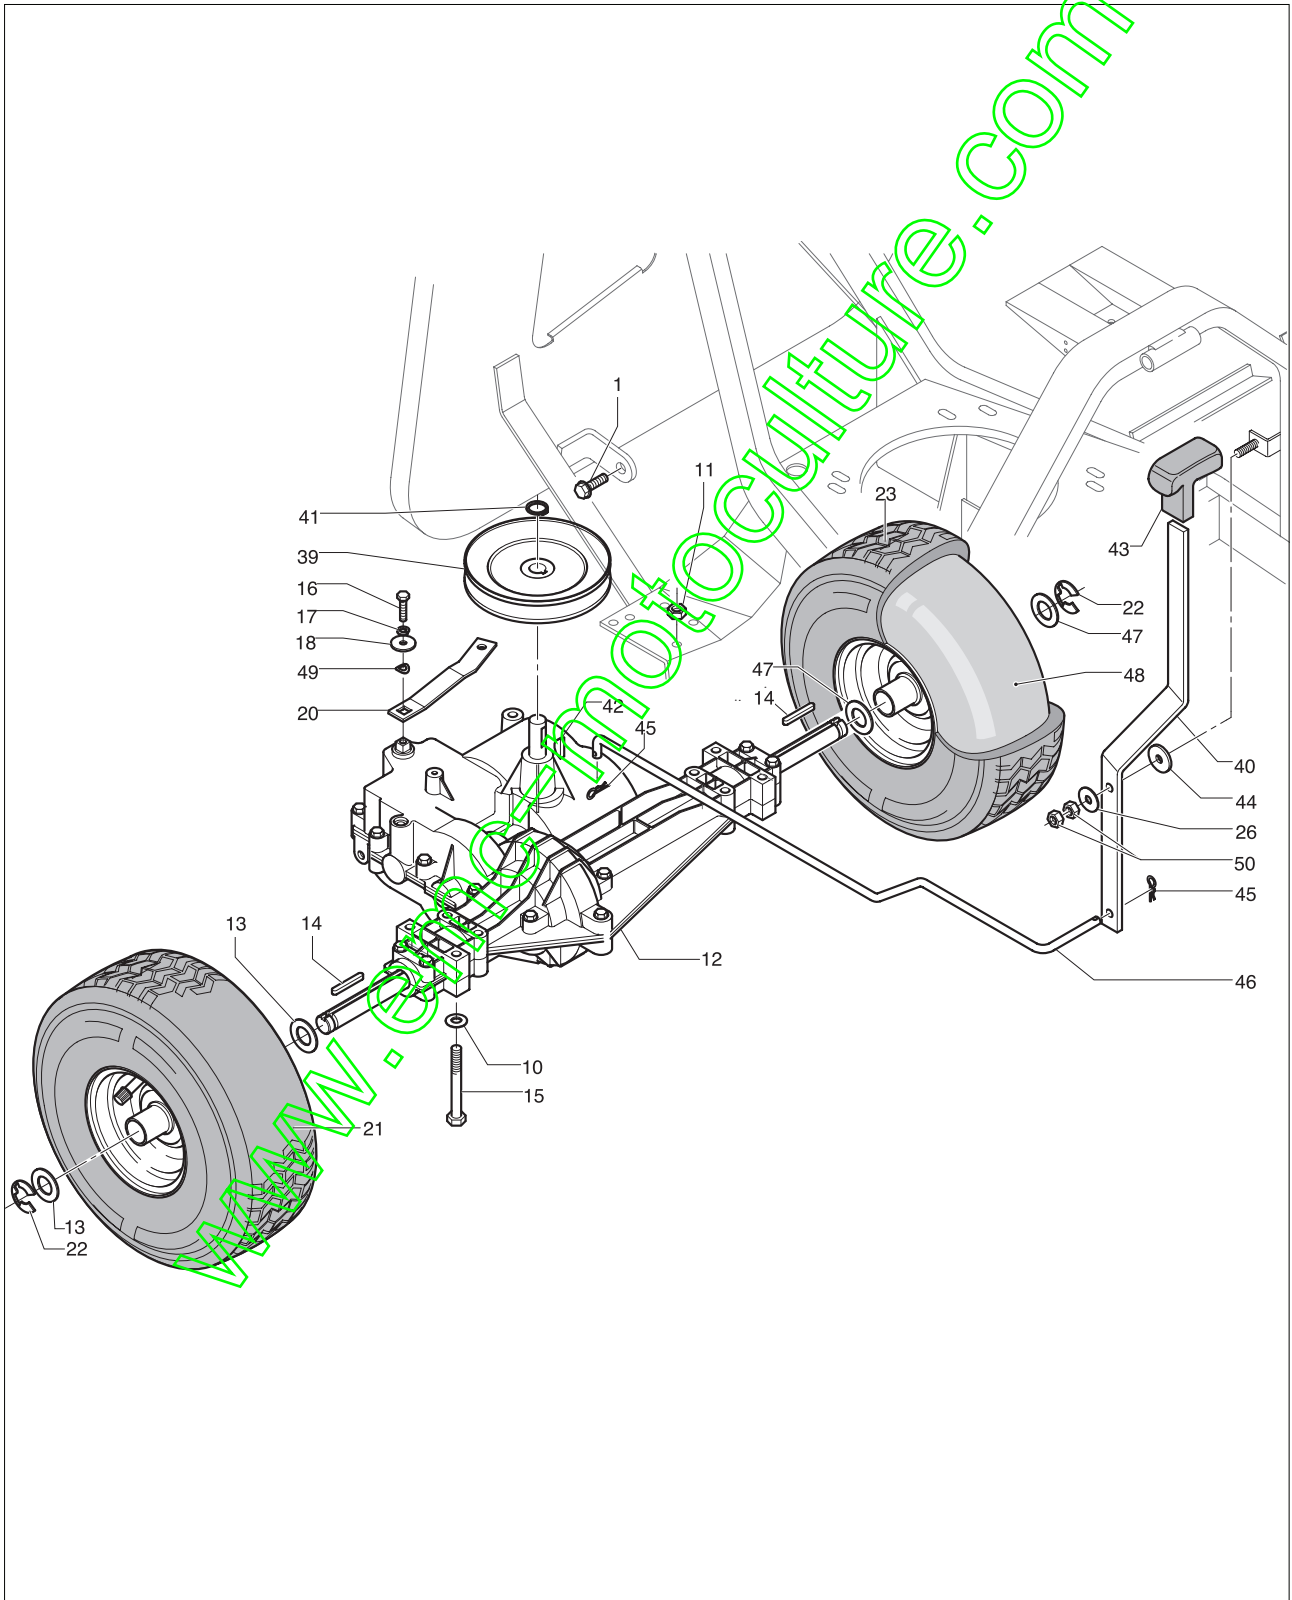

brand	QUELLE

date	JAN/03	SHEET 3/16

Model

UNIROPA

Product number

953878363