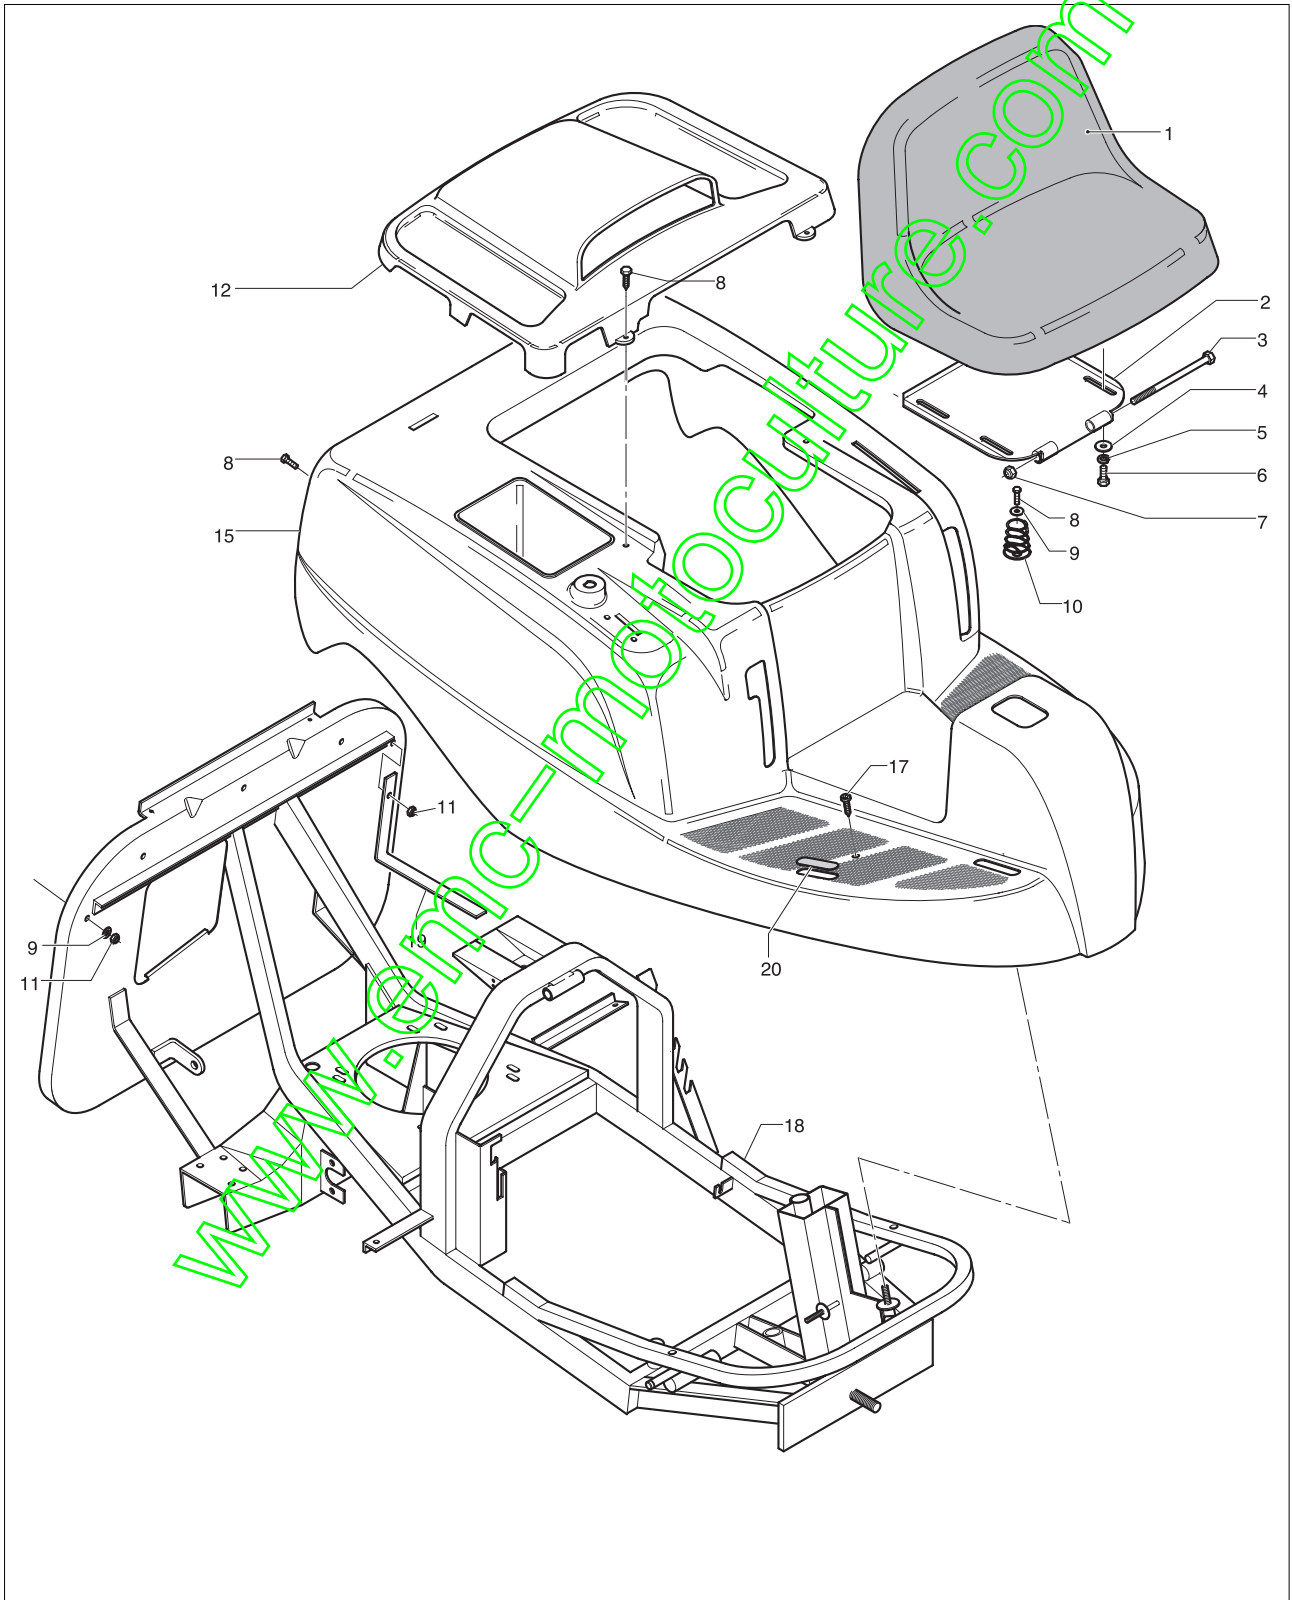

brand	QUELLE

date	JAN/03	SHEET 7/16

Model

UNIROPA

Product number

953878363