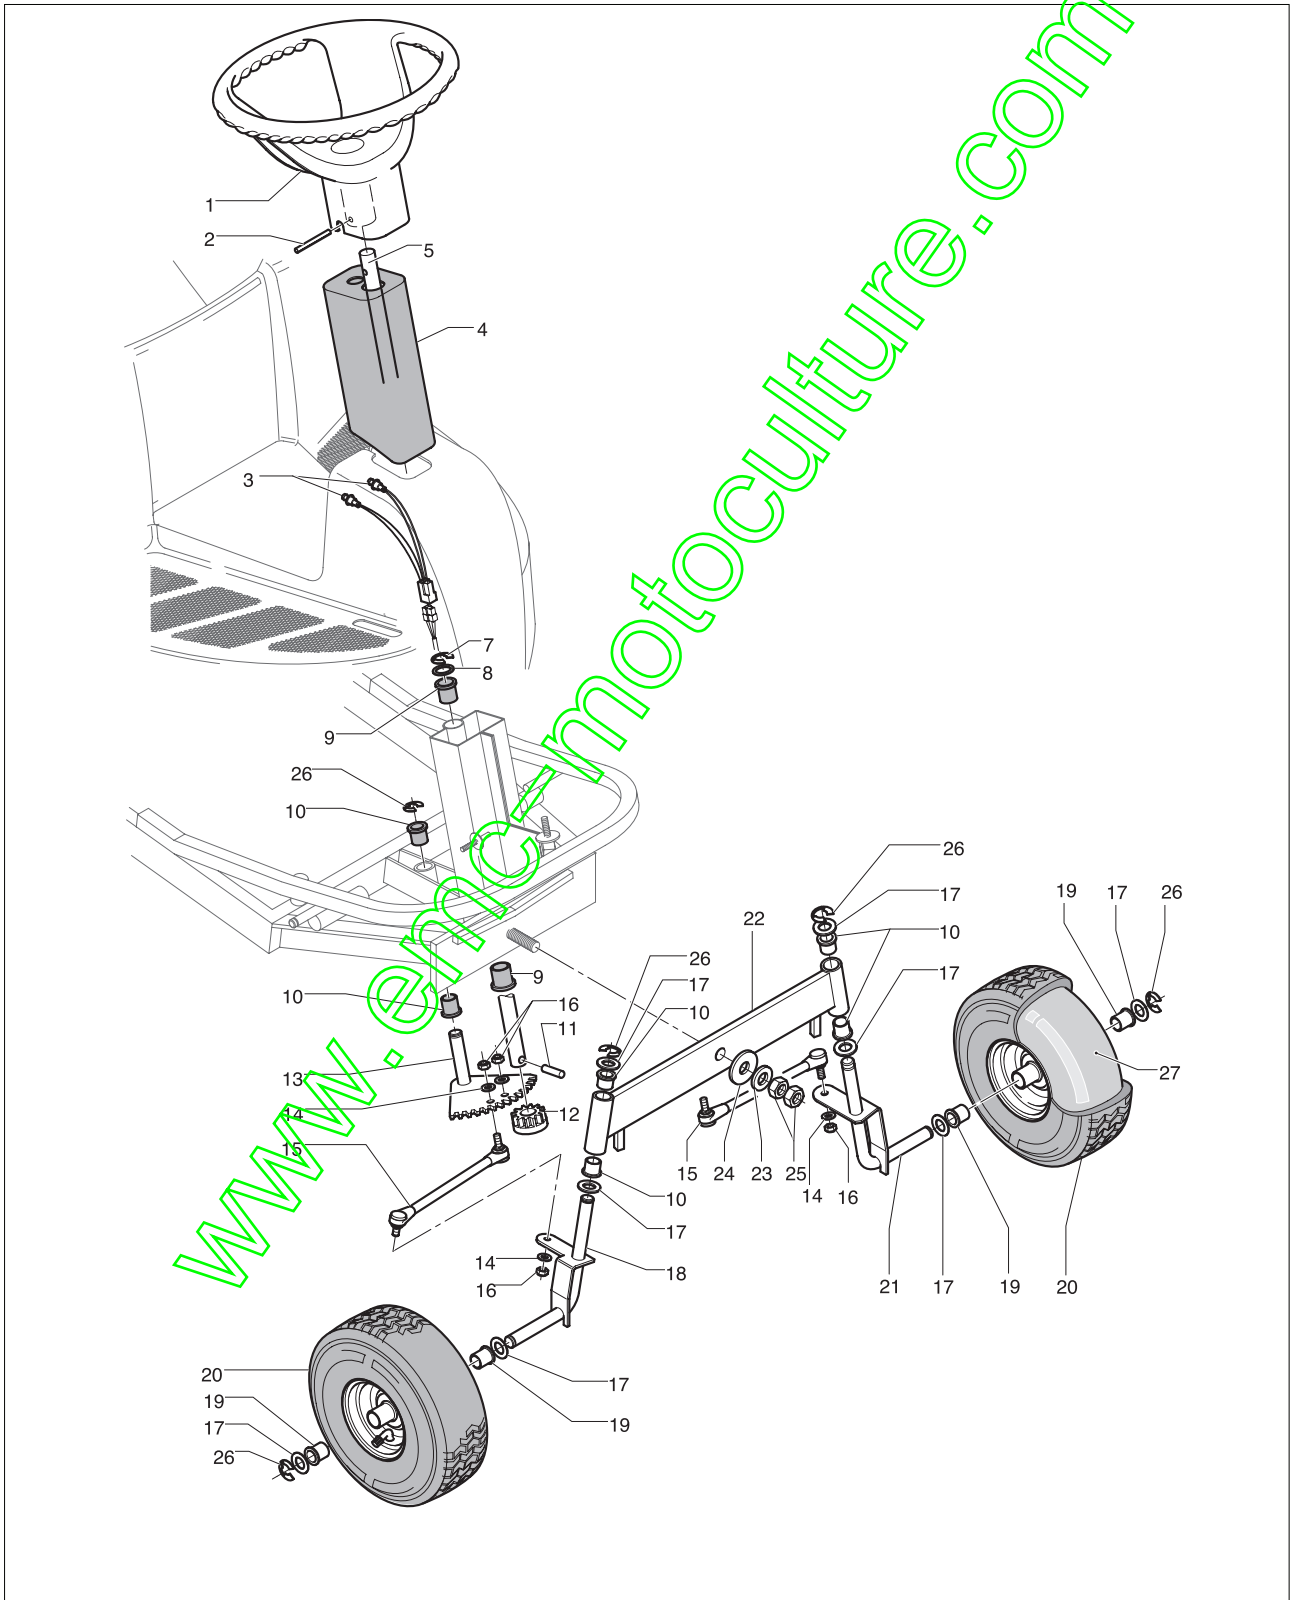

brand	QUELLE

date	JAN/03	SHEET 9/16

Model

UNIROPA

Product number

953878363