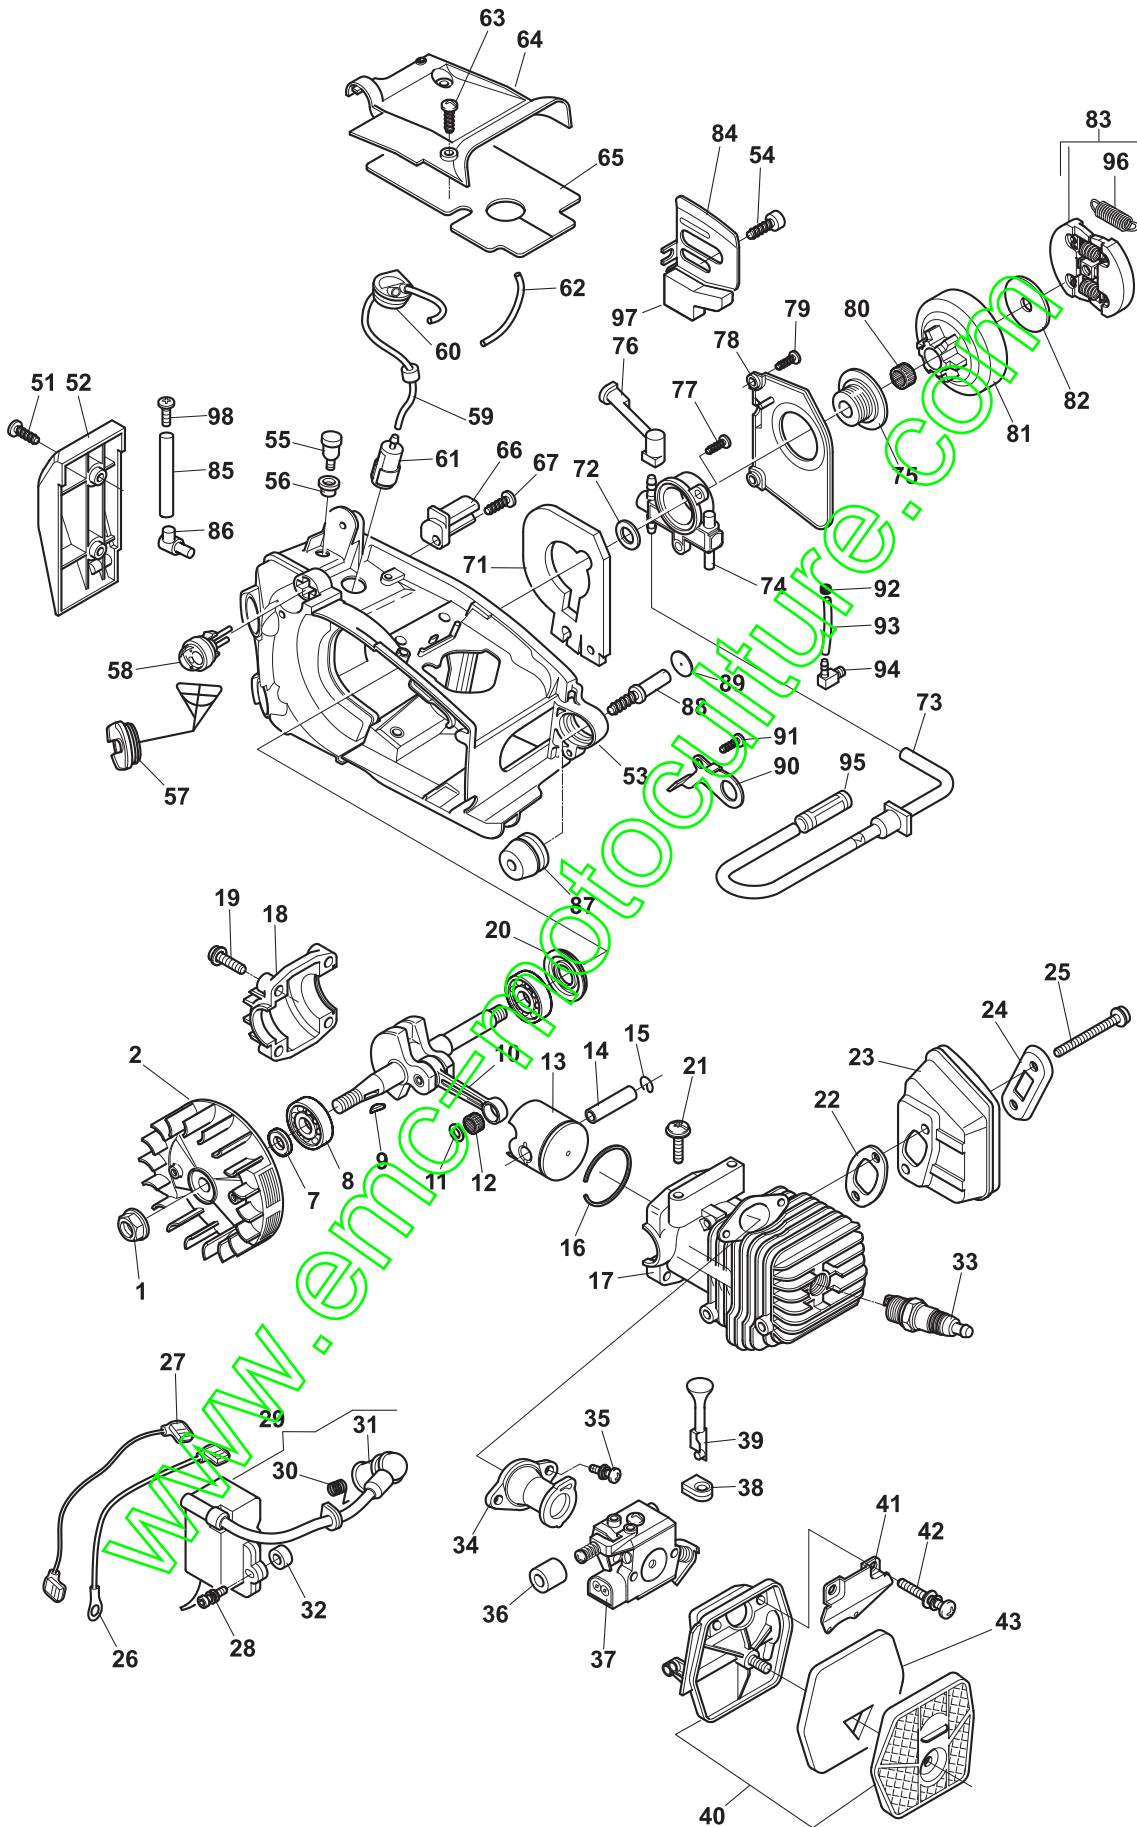

POS	PART. NO	Q.ty	DESCRIPTION	DESCRIZIONE	DESCRIPTION	BESCHREIBUNG	REMARKS
71	123600073/0	1	Gasket	Guarnizione	Garniture	Dichtung	
72	123652506/0	1	Washer	Rondella	Rondelle	Unterlegscheibe	
73	123867020/0	1	Pipe	Tubo	Tube	Rohr	
74	183594508/0	1	Oil Pump Assy	Ass. Pompa Olio	Pompe À Huile	Set Ölpumpe	
75	123878083/0	1	Female Screw	Vite Senza Fine	Vis Sans Fin	Endlosschraube	
76	123867024/0	1	Pipe	Tubo	Tube	Rohr	
77	123878084/0	2	Screw	Vite	Vis	Schraube	
78	123109577/0	1	Cover Pump	Coperchio Pompa	Couvercle Pompe	Deckel Ölpumpe	
79	123878080/0	2	Screw	Vite	Vis	Schraube	
80	123235009/0	1	Needle Bearing	Gabbia A Rulli	Cage À Roulements	Walzenkäfig	
81	123050007/0	1	Drum Ass'Y, Clutch 3/8"	Ass.Campana Frizione 3/8"	Cloche Friction 3/8"	Set Kupplungsglocke 3/8"	
81	123050008/0	1	Drum Ass'Y, Clutch 1/4"	Ass.Campana Frizione 1/4"	Cloche Friction 1/4"	Set Kupplungsglocke 1/4"	
82	123657011/0	1	Sprocket Washer	Rasamento Campana	Rondelle Cloche	Scheibe Glocke	
83	183215008/0	1	Clutch Ass.Y	Ass. Frizione	Friction	Set Kupplung	
84	123311009/0	1	Plate	Piastrina	Plaque	Platte	
85	118800255/0	1	Oil Ingoing Tube	Oil Ingoing Tube	Oil Ingoing Tube	Oil Ingoing Tube	
86	118801162/0	1	Suction Jet	Ugello	Suction Jet	Suction Jet	
87	123275027/0	1	Shock Absorber	Gommino Antivibrante	Caoutchouc Antivibrations	Schwingungsdämpfer	
88	123878093/0	1	Screw	Vite	Vis	Schraube	
89	123790022/0	1	Cap	Tappo Per Gommino Antivib	Bouch. Pour Caout. Anti-Vib.	Stopfen	
90	123208412/0	1	Clamp	Staffa	Etrier	Bride	
91	123878080/0	1	Screw	Vite	Vis	Schraube	
92	123206852/0	5	Fair Led	Fascetta	Fixation De Cable	Kabelbefestigung	
93	123867018/0	1	Pipe	Tubo	Tube	Rohr	
94	123650005/0	3	Pipe Connection	Raccordo Tubi	Connexion Tube	Anschluss	
95	123220013/0	1	Fuel Pickup Assy	Ass. Pescante Olio	Plongeur À Huile	Ölfilter	
96	123430593/0	1	Spring	Molla Frizione	Ressort	Kupplungsfeder	
97	123600074/0	1	Guard	Protezione	Protection	Schutze	
98	112728524/0	1	Screw	Vite	Vis	Schraube	