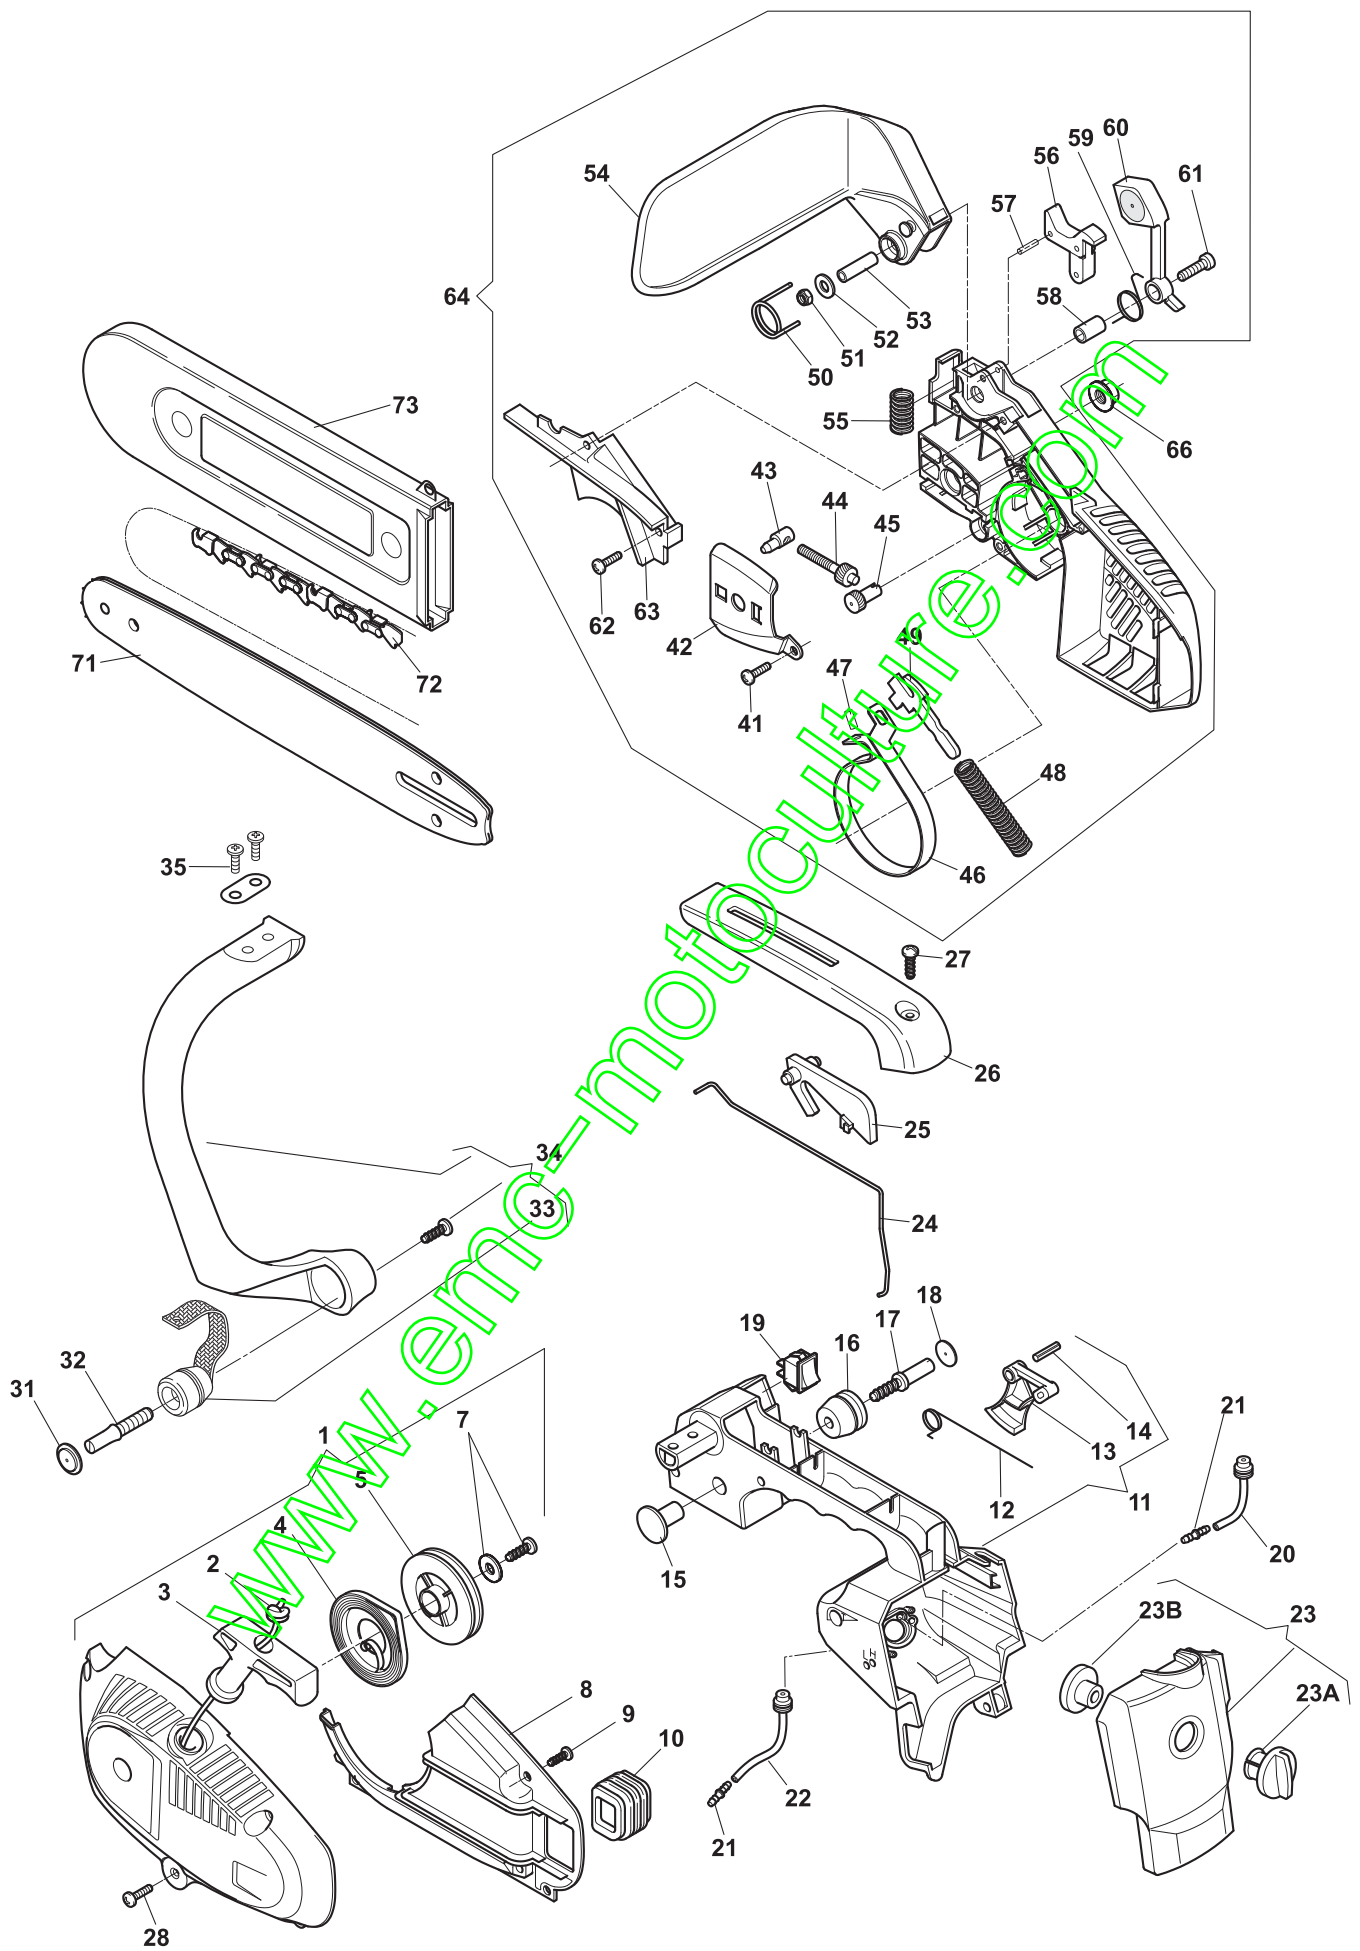

POS	PART. NO	Q.ty	DESCRIPTION	DESCRIZIONE	DESCRIPTION	BESCHREIBUNG	REMARKS
71	123600073/0	1	Gasket	Guarnizione	Garniture	Dichtung	
72	123652506/0	1	Washer	Rondella	Rondelle	Unterlegscheibe	
73	123867020/0	1	Pipe	Tubo	Tube	Rohr	
74	183594508/0	1	Oil Pump Assy	Ass. Pompa Olio	Pompe À Huile	Set Ölpumpe	
75	123878083/0	1	Female Screw	Vite Senza Fine	Vis Sans Fin	Endlosschraube	
76	123867024/0	1	Pipe	Tubo	Tube	Rohr	
77	123878084/0	2	Screw	Vite	Vis	Schraube	
78	123109577/0	1	Cover Pump	Coperchio Pompa	Couvercle Pompe	Deckel Ölpumpe	
79	123878080/0	2	Screw	Vite	Vis	Schraube	
80	123235009/0	1	Needle Bearing	Gabbia A Rulli	Cage À Roulements	Walzenkäfig	
81	123050007/0	1	Drum Ass'Y, Clutch 3/8"	Ass.Campana Frizione 3/8"	Cloche Friction 3/8"	Set Kupplungsglocke 3/8"	
81	123050008/0	1	Drum Ass'Y, Clutch 1/4"	Ass.Campana Frizione 1/4"	Cloche Friction 1/4"	Set Kupplungsglocke 1/4"	
82	123657011/0	1	Sprocket Washer	Rasamento Campana	Rondelle Cloche	Scheibe Glocke	
83	183215008/0	1	Clutch Ass.Y	Ass. Frizione	Friction	Set Kupplung	
84	123311009/0	1	Plate	Piastrina	Plaque	Platte	
85	118800255/0	1	Oil Ingoing Tube	Oil Ingoing Tube	Oil Ingoing Tube	Oil Ingoing Tube	
86	118801162/0	1	Suction Jet	Ugello	Suction Jet	Suction Jet	
87	123275027/0	1	Shock Absorber	Gommino Antivibrante	Caoutchouc Antivibrations	Schwingungsdämpfer	
88	123878093/0	1	Screw	Vite	Vis	Schraube	
89	123790022/0	1	Cap	Tappo Per Gommino Antivib	Bouch. Pour Caout. Anti-Vib.	Stopfen	
90	123208412/0	1	Clamp	Staffa	Etrier	Bride	
91	123878080/0	1	Screw	Vite	Vis	Schraube	
92	123206852/0	5	Fair Led	Fascetta	Fixation De Cable	Kabelbefestigung	
93	123867018/0	1	Pipe	Tubo	Tube	Rohr	
94	123650005/0	3	Pipe Connection	Raccordo Tubi	Connexion Tube	Anschluss	
95	123220013/0	1	Fuel Pickup Assy	Ass. Pescante Olio	Plongeur À Huile	Ölfilter	
96	123430593/0	1	Spring	Molla Frizione	Ressort	Kupplungsfeder	
97	123600074/0	1	Guard	Protezione	Protection	Schutze	
98	112728524/0	1	Screw	Vite	Vis	Schraube	