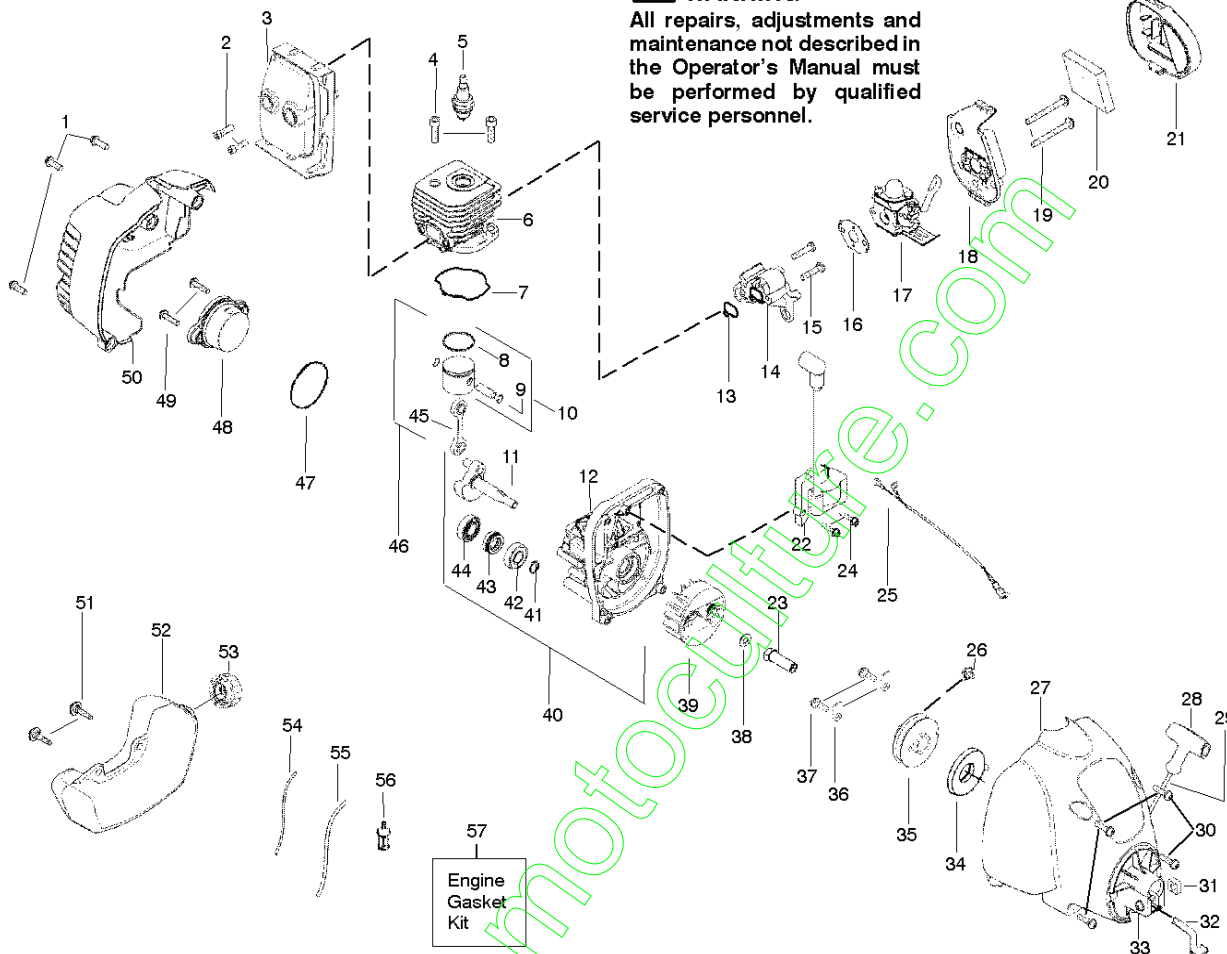

PARTS LIST NO. 530165477-01		PARTNER PARTS LIST	MODEL(s) Colibri II	
DATE 9/30/04	NEW		NOTE: Illustration may differ from actual model due to design changes	PAGE NO. 2

▲ WARNING
All repairs, adjustments and maintenance not described in the Operator's Manual must be performed by qualified service personnel.

Ref.	Part No.	Description	Ref.	Part No.	Description	Ref.	Part No.	Description
1.	530015880	Screw	21.	530057584	Cover-Air Box	45.	530069945	Assy-Connecting Rod
2.	530058982	Bolt-Muffler	22.	530039223	Ignition Module	46.	530071785	Kit-Piston/Rod Assy
3.	530059826	Assy-Muffler/Shield (Incl. 2)	23.	530038604	Coupling-Drive			(Incl. 10 & 45)
4.	530015953	Screw-Cylinder	24.	530016357	Screw	47.	530071750	O-Ring-C'case (kit)
5.	952030249	Spark Plug (RCJ 6Y)	25.	530049018	Assy-Harness	48.	530057954	Assy-Plug (incl.47)
6.	530012541	Cylinder	26.	530016392	Screw	49.	530016386	Screw
7.	530071750	Seal-Cylinder (kit)	27.	530058600-01	Assy.-Fan Hsg	50.	530057580-01	Shroud-Rear
8.	530055120	Piston Ring	28.	530027569	Handle-Starter	51.	530016431	Retainer-Tank
9.	530015162	Retainer-Piston Pin	29.	530071767	Kit - Rope	52.	530058712	Assy-Fuel Tank (incl. filter, lines & fuel cap)
10.	530071833	Kit - Piston (Incl. 8, 9)	30.	530015810	Screw	53.	530014347	Assy-Fuel Cap
11.	530057829	Assy-Crankshaft	31.	530016124	Nut	54.	530069247	Kit-Fuel Line (Small)
12.	530012582	Assy-Crankcase (Incl. 42-44)	32.	530057588	Clip-Spring	55.	530069216	Kit-Fuel Line (Large)
13.	530071750	Seal-Cyl/Carb.(kit)	33.	530016430	Screw	56.	530095646	Assy-Fuel Pickup
14.	530057547	Adapter-Carb.	34.	530042085	Spring-Starter	57.	530071750	Kit-Engine Gasket (Incl. 7,13,16,47)
15.	530016309	Screw	35.	530071786	Kit-Pulley-Starter			
16.	530071750	Gasket-Carb. (kit)	36.	530027523	Retainer-Pulley			
17.	530071822	Kit-Carb.(C1U-W24)	37.	530015775	Screw			
		(Note: Repair kits are not available for this carburetor)	38.	530015828	Washer-Flat			
18.	530059267	Air Box	39.	530054115	Assy-Flywheel			
19.	530016429	Screw	40.	530071768	Assy-C'case & C'shaft (Incl. 11,12,41)			
20.	530057781	Foam-Air Filter	41.	530015941	Retain. Ring-C'shaft			
			42.	530055728	Outer Bearing			
			43.	530019264	Seal			
			44.	530032125	Inner Bearing			

✓ = NEW PART NUMBER FOR THIS IPL   * = REFER TO THE SERVICE REFERENCE INDICATED FOR MORE INFORMATION. (LOCATED AT END OF IPL)