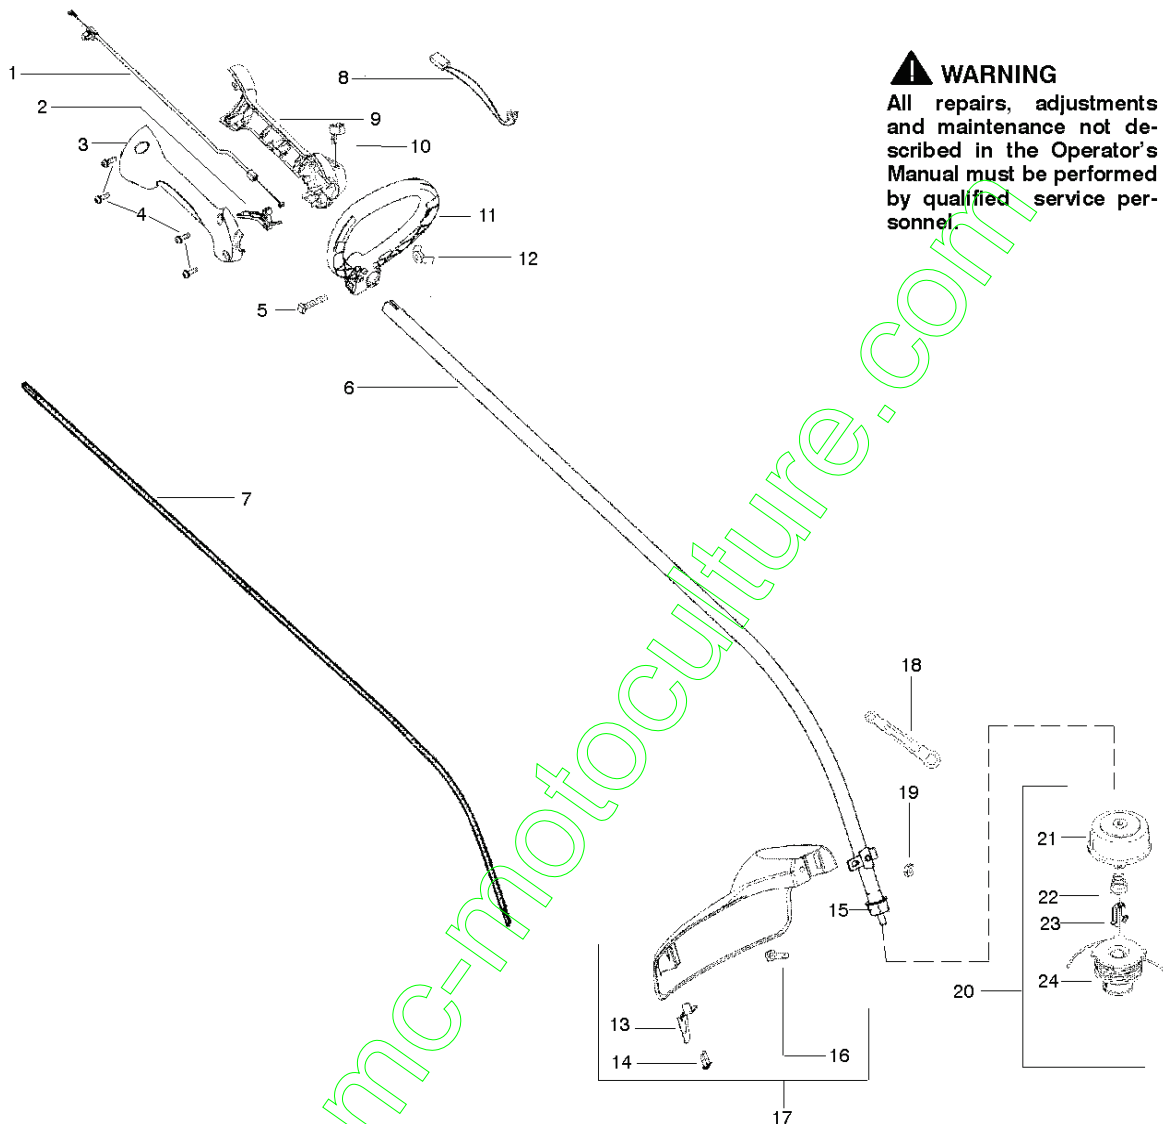

PARTS LIST NO. 530165477-01		PARTNER PARTS LIST	MODEL(s) Colibri II
DATE 9/30/04	NEW		Note: Illustration may differ from actual model due to design changes

WARNING
All repairs, adjustments and maintenance not described in the Operator's Manual must be performed by qualified service personnel.

Ref.	Part No.	Description	Ref.	Part No.	Description
1.	530057991	Assy - Throttle Cable	18.	530056401	Wrench
2.	530049107	Trigger	19.	530015197	Nut
3.	530057582	Throttle Hsg. (Right)	20.	530095846	Assy - TNG VI Cutting Head (Incl. 21 - 24)
4.	530015880	Screw - Throttle Hsg.	21.	530095776	Assy - Hub
5.	530015821	Bolt - Handle	22.	530053241	Spring - Compression
6.	530071960-01	Assy - Drive Shaft Hsg.	23.	530401957	Clip - Retainer - Head
7.	530095242	Shaft - Flex	24.	530095845	Assy - Spool w/Line
8.	530054183	Assy - Wire	Not Shown		
9.	530059952	Throttle Hsg. (Left)	---	---	Operator Manual
10.	530069572	Kit - Switch	530164929	530164930	Scan Euro
11.	530057587	Handle - Assist	530164931	530165420-01	Euro III Euro IV
12.	530016152	Wingnut	530165421-01	530150303-01	Turkish Decal - Shaft Warning
13.	530052287	Line Limiter			
14.	530015966	Screw - Line Limiter			
15.	530095563	Dust Cup			
16.	530015820	Bolt			
17.	530071972-01	Kit - Shield Assy (Incl. 13,14,16,18,19)			

✓ = NEW PART NUMBER FOR THIS IPL * = REFER TO THE SERVICE REFERENCE INDICATED FOR MORE INFORMATION. (LOCATED AT END OF IPL)

PARTS LIST NO. 530165477-01		PARTNER PARTS LIST	MODEL(s) Colibri II
DATE 9/30/04	NEW		NOTE: Illustration may differ from actual model due to design changes