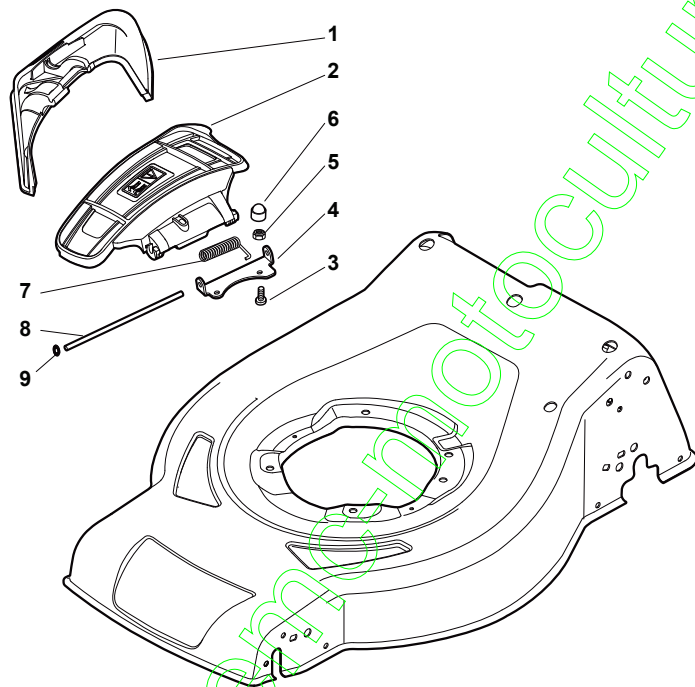

contact@emotoculture.com

POS	PART. NO	Q.ty	DESCRIPTION	DESCRIZIONE	DESCRIPTION	BESCHREIBUNG	REMARKS
1	322108309/0	1	Rear Conveyor Assy	Convogl. Posteriore	Ens. Convoyeur Post.	Hinterleitblechsatz	
2	322600238/0	1	Ejection Guard	Protezione Uscita	Protection Sortie	Auswurfschutz	
3	112727803/0	2	Screw	Vite	Vis	Schraube	
4	322806639/0	1	Fulcrum Pin	Perno Fulcro	Pivot	Gelenkpunkt	
5	112154510/0	2	Nut	Dado	Ecrou	Mutter	
6	118203853/0	2	Protection	Cappuccio	Capuchon	Stecker	
7	122450456/0	1	Spring	Molla	Ressort	Feder	
8	122517869/0	1	Pin	Perno	Pivot	Bolzen	
9	112604896/0	2	Crown Fastener	Fissatore A Corona	Fixateur A Couronne	Kronescheibe	

contact@emc-motoculture.com