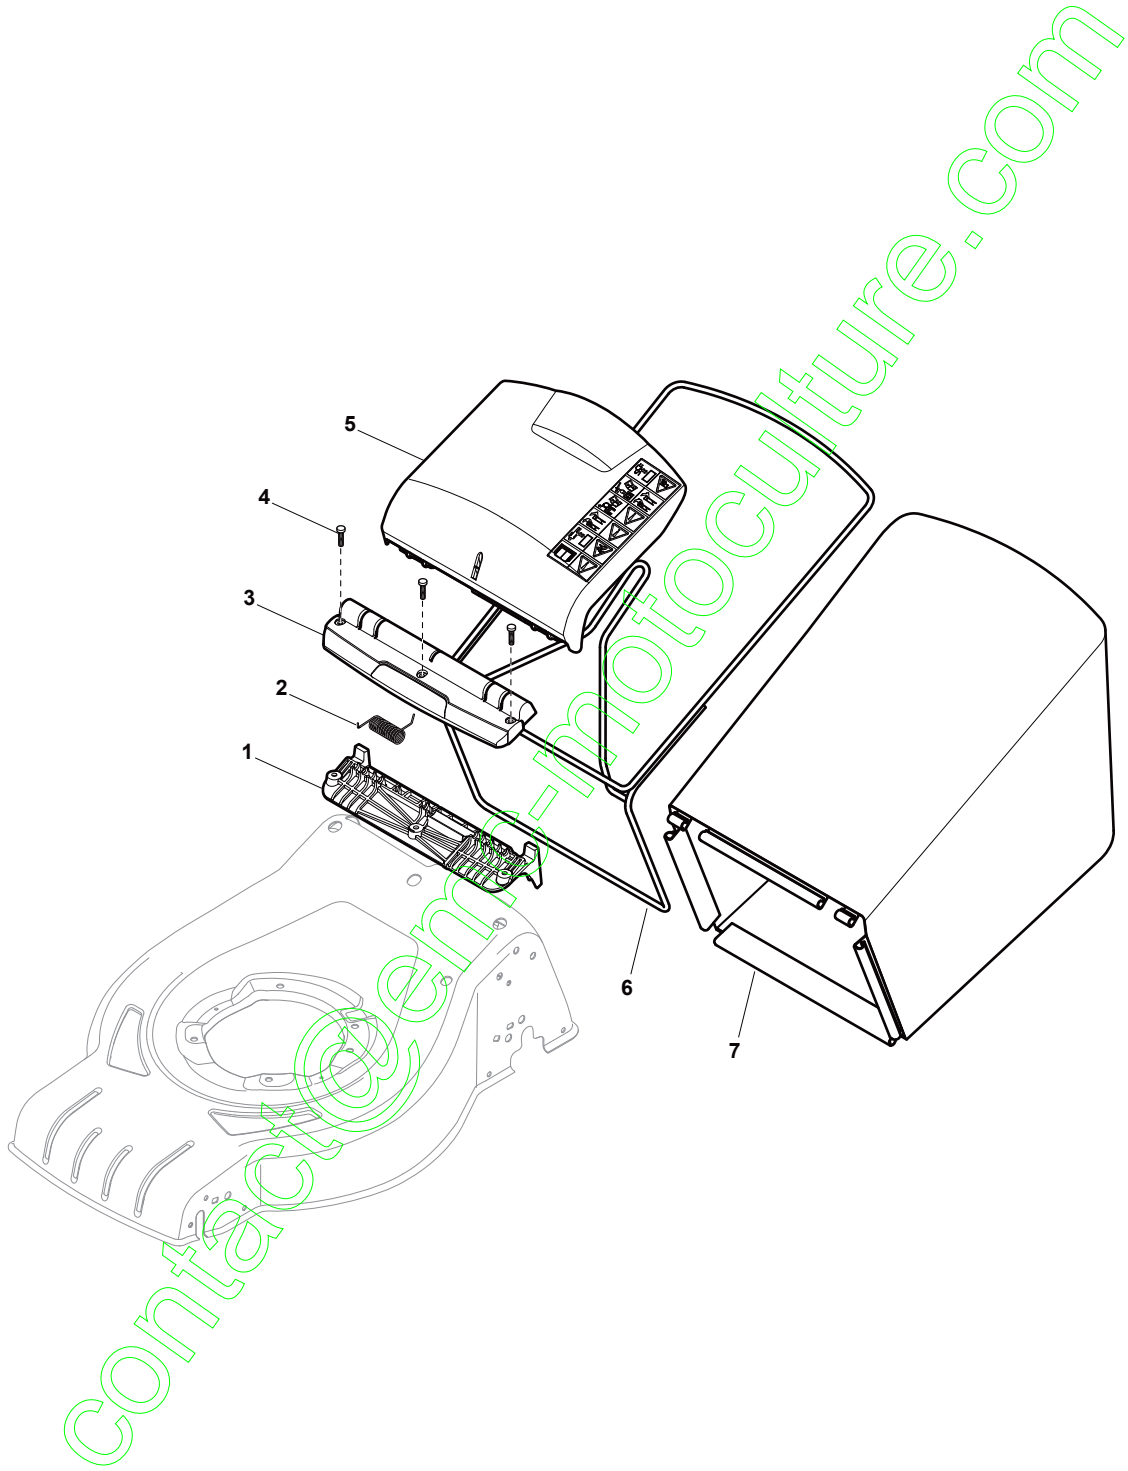

POS	PART. NO	Q.ty	DESCRIPTION	DESCRIZIONE	DESCRIPTION	BESCHREIBUNG	REMARKS
1	322785331/0	1	Support	Supporto	Support	Halter	
2	122450464/0	1	Spring	Molla	Ressort	Feder	
3	322109554/0	1	Cover, Black	Copertura Nero	Couvre, Noir	Kappe, Schwarz	Black
3	322109556/0	1	Cover, Yellow	Capottina Gialla	Capot Jaune	Haube Gelb	Yellow
3	322109557/0	1	Cover, Grey	Capottina Grigio	Capot Gris	Haube Grau	Grey
4	112728699/0	3	Screw	Vite	Vis	Schraube	
5	322600206/1	1	Stone-Guard Black	Parasassi Nero	Pare-Pierres, Noir	Prallblech, Schwarz	Black
5	322600214/1	1	Stone-Guard Yellow	Parasassi Giallo	Pare-Pierres, Jaune	Prallblech, Gelb	Yellow
5	322600216/1	1	Stone-Guard Grey	Parasassi Grigio	Pare-Pierres, Gris	Prallblech, Grau	Grey
6	181006409/0	1	Chassis Box	Telaio Sacco	Châssis Bac	Rahmen Sack	
7	181002319/0	1	Box, Fabric	Sacco, Tela	Sac, Toile	Sack, Tuck	

contact@emc-motoculture.com