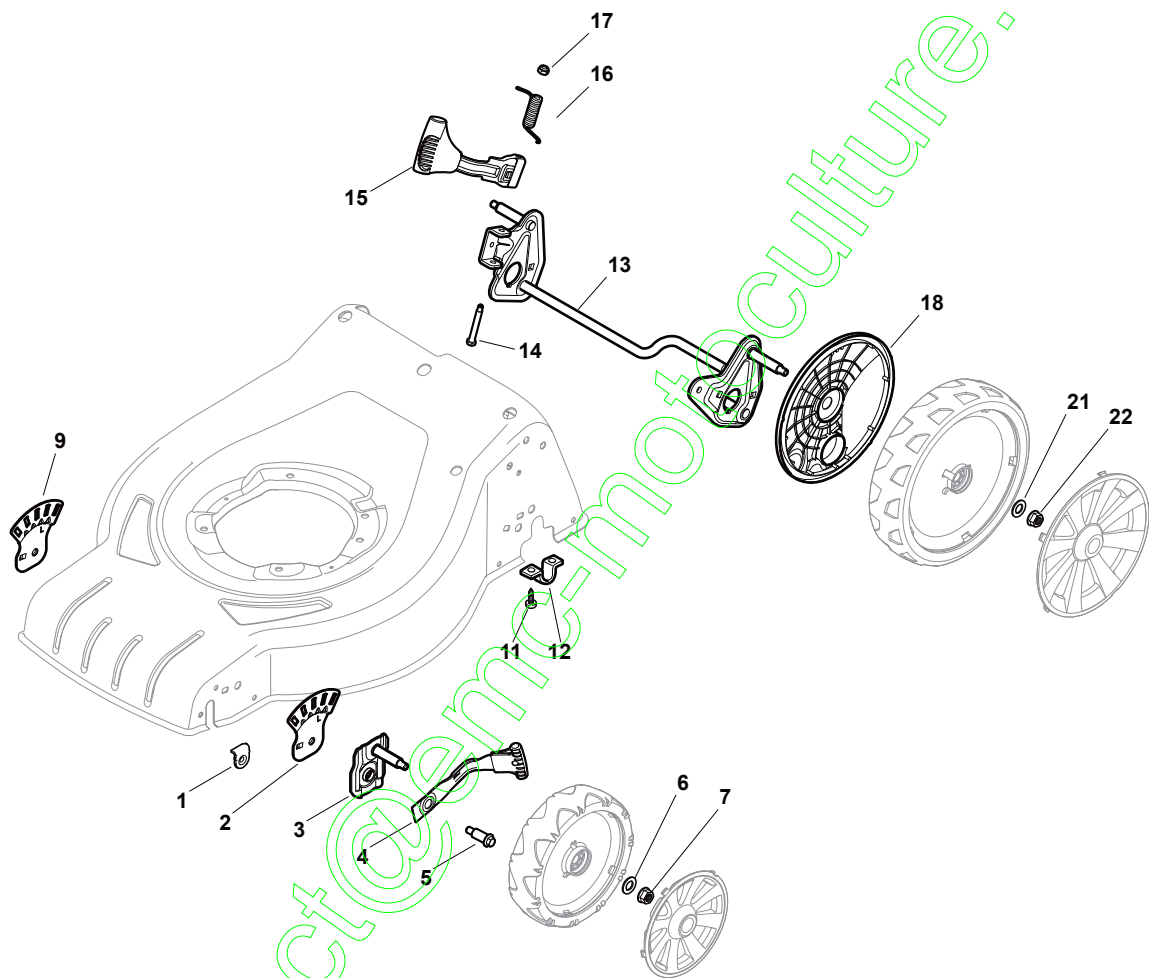

ILLUSTRATED PARTS LIST

CR 484 WS / WSQ CS 484 WS / WSQ

- Use GLOBAL GARDEN PRODUCT Genuine Spare Parts specified in the parts list for repair and/or replacement.
- The contents described in the parts list may change due to improvement.
- The drawings of the spare parts are only indicative and might not represent the part in question exactly.
- The indications "right" - "left" - "front" - "rear" refer to the position of the operator when using the machine.
- When placing orders of parts for repair and/or replacement, make sure that the illustrated parts list is the one applying to the machine's year of manufacture, as shown on the identification plate attached to the machine.

contact@emc-motoculture.com

POS	PART. NO	Q.ty	DESCRIPTION	DESCRIZIONE	DESCRIPTION	BESCHREIBUNG	REMARKS
1	322545189/0	2	Plate	Piastrina	Plaquette	Plättchen	
2	322735597/1	1	Sector, Height Adjustment	Settore Regolazione Altezza	Secteur Reglage Hauteur	Sektor, Höheverstellung	
3	381005141/0	2	Support, Wheel	Supporto Ruota	Support Roue	Halter, Rad	
4	381003354/0	2	Lever, Height Adjustment	Leva Regolazione Altezza	Levier Reglage Hauteur	Hebel, Höneverstellung	
5	122519811/0	2	Pin	Perno	Pivot	Bolzen	
6	112521350/0	2	Washer	Rosetta	Rondelle	Scheibe	
7	112155000/0	2	Nut	Dado	Ecrou	Mutter	
9	322735595/1	1	Sector, Height Adjustment	Settore Regolazione Altezza	Secteur Reglage Hauteur	Sektor, Höheverstellung	
11	112728698/0	4	Screw	Vite	Vis	Schraube	
12	322545152/0	2	Plate	Piastrina	Plaquette	Plättchen	
13	381302817/0	1	Axle, Rear Wheels	Asse Ruote Posteriore	Axe Roues Arriere	Achse, Hinterrad	
14	122534131/0	1	Pin	Perno	Pivot	Bolzen	
15	381003357/0	1	Lever, Height Adjustment	Leva Regolazione Altezza	Levier Reglage Hauteur	Hebel, Höneverstellung	
16	122446192/0	1	Spring	Molla	Ressort	Feder	
17	112154510/0	1	Nut	Dado	Ecrou	Mutter	
18	322600205/0	2	Wheel Protection	Prot. Ruote	Protection Roue	Schütz, Räder	
21	112521350/0	2	Washer	Rosetta	Rondelle	Scheibe	
22	112155000/0	2	Nut	Dado	Ecrou	Mutter	