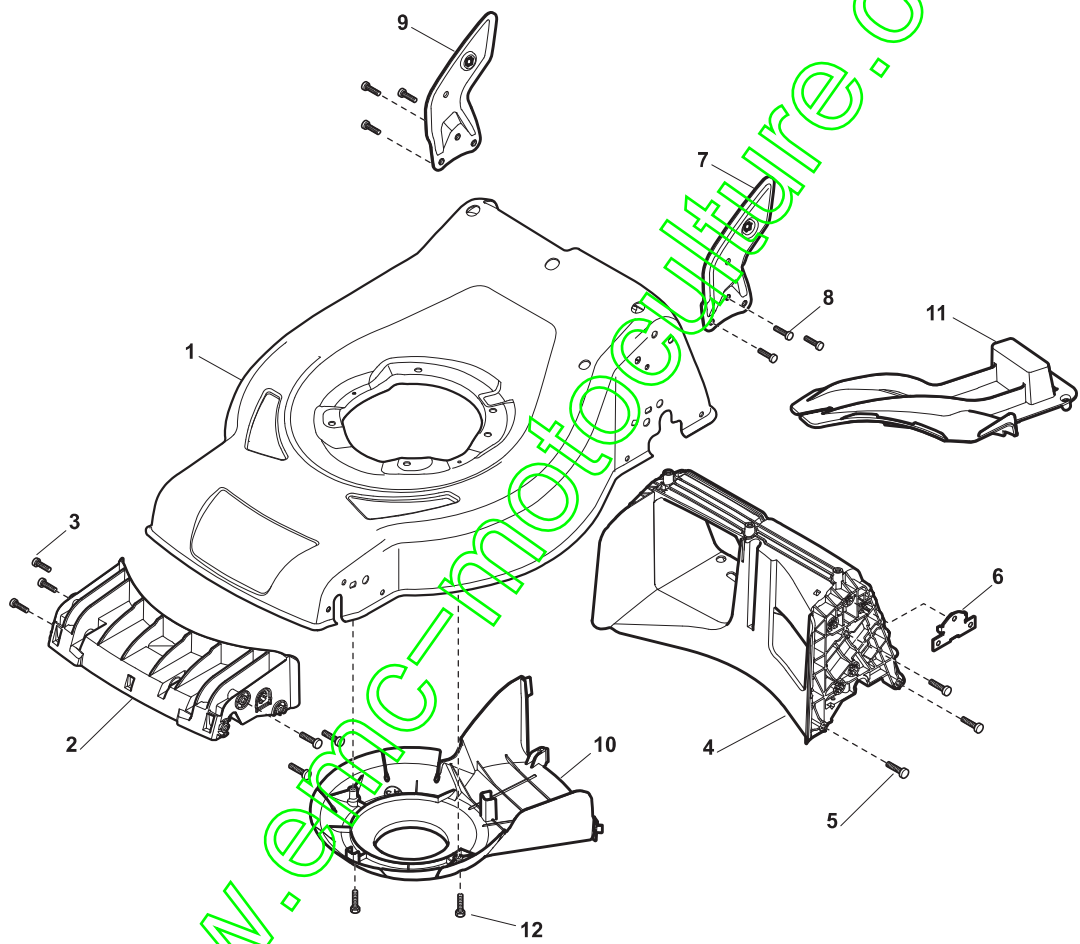

POS	PART. NO	Q.ty	DESCRIPTION	DESCRIZIONE	DESCRIPTION	BESCHREIBUNG	REMARKS
1	381004020/0	1	Deck Red	Chassis Rosso	Châssis Rouge	Gehäuse Rot	
1	381004051/0	1	Deck Black	Chassis Nero	Châssis Noir	Gehäuse Schwarz	
1	381004548/0	1	Deck Red	Chassis Rosso	Châssis Rouge	Gehäuse Rot	Side Discharge
2	322108301/0	1	Front Conveyor Assy	Convogl. Anteriore	Ens. Convoyeur Avant	Hinterleitblechvorder	
3	112728699/0	6	Screw	Vite	Vis	Schraube	
4	322108302/0	1	Rear Conveyor Assy	Convogl. Posteriore	Ens. Convoyeur Post.	Hinterleitblechsatz	
5	112728699/0	6	Screw	Vite	Vis	Schraube	
6	322545213/0	2	Plate	Piastrina	Plaquette	Platte	
7	381005139/0	1	Bracket, L	Staffa Sx	Bride G	Pratze Linke	
8	112727801/0	6	Screw	Vite	Vis	Schraube	
9	381005137/0	1	Bracket, R	Staffa Dx	Bride D	Pratze Rechte	
10	322060242/0	1	Protection, Belt	Carter Cinghia	Protection Courroire	Schutz Riemen	
11	322140239/0	1	Deflector	Deflettore	Deflecteur	Deflektor	
12	12728530/0	2	Screw	Vite	Vis	Schraube	

www.emc-motoculture.com