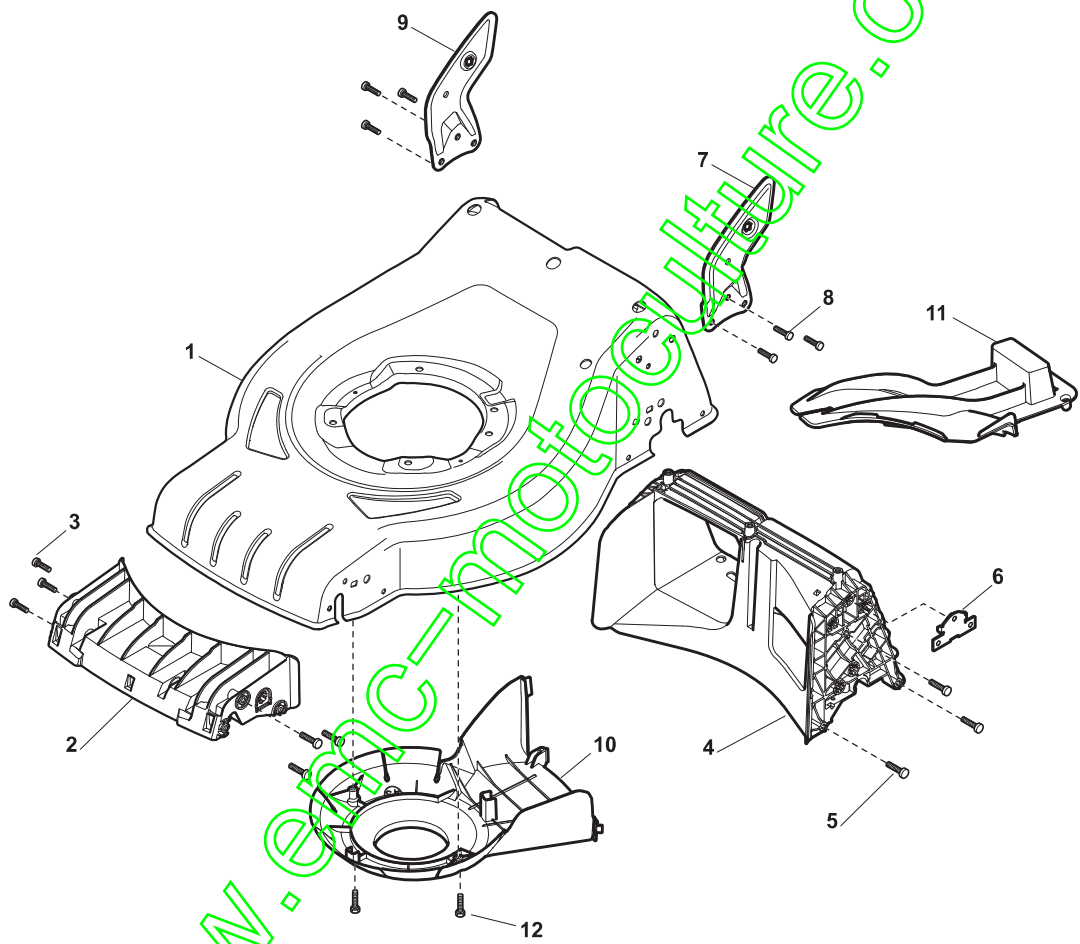

POS	PART. NO	Q.ty	DESCRIPTION	DESCRIZIONE	DESCRIPTION	BESCHREIBUNG	REMARKS
1	381004018/0	1	Deck Red	Chassis Rosso	Châssis Rouge	Gehäuse Rot	
1	381004024/0	1	Deck Black	Chassis Nero	Châssis Noir	Gehäuse Schwarz	
1	381004613/0	1	Deck Red	Chassis Rosso	Châssis Rouge	Gehäuse Rot	Side Discharge
2	322108301/0	1	Front Conveyor Assy	Convogl. Anteriore	Ens. Convoyeur Avant	Hinterleitblechvorder	
3	112728699/0	6	Screw	Vite	Vis	Schraube	
4	322108302/0	1	Rear Conveyor Assy	Convogl. Posteriore	Ens. Convoyeur Post.	Hinterleitblechsatz	
5	112728699/0	6	Screw	Vite	Vis	Schraube	
6	322545213/0	2	Plate	Piastrina	Plaquette	Platte	
7	381005139/0	1	Bracket, L	Staffa Sx	Bride G	Pratze Linke	
8	112727801/0	6	Screw	Vite	Vis	Schraube	
9	381005137/0	1	Bracket, R	Staffa Dx	Bride D	Pratze Rechte	
10	322060242/0	1	Protection, Belt	Carter Cinghia	Protection Courroire	Schutz Riemen	
11	322140239/0	1	Deflector	Deflettore	Deflecteur	Deflektor	
12	12728530/0	2	Screw	Vite	Vis	Schraube	

www.emc-motoculture.com