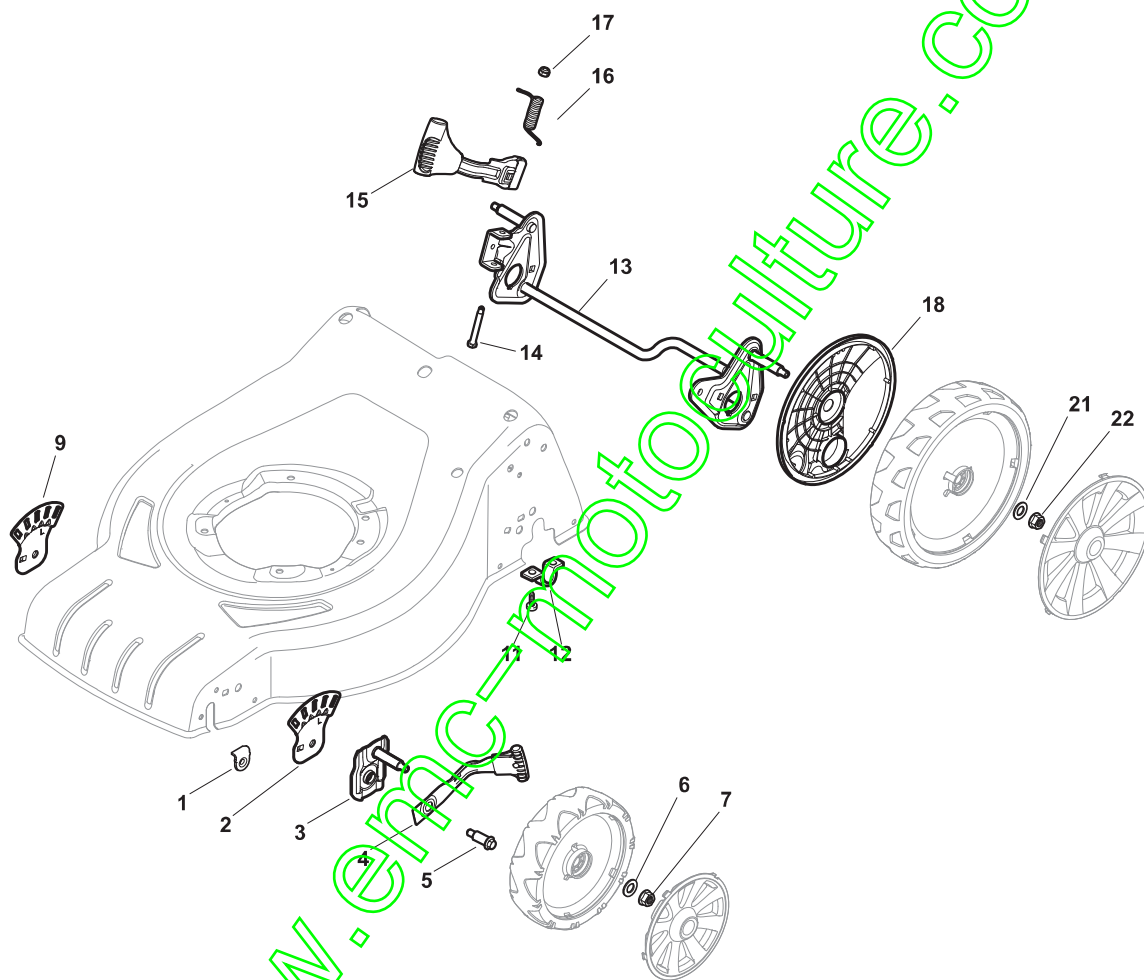

ILLUSTRATED PARTS LIST

CR-CS 484 WS
CR-CS 484 WSQ

- Use GLOBAL GARDEN PRODUCT Genuine Spare Parts specified in the parts list for repair and/or replacement.
- The contents described in the parts list may change due to improvement.
- The drawings of the spare parts are only indicative and might not represent the part in question exactly.
- The indications "right" - "left" - "front" - "rear" refer to the position of the operator when using the machine.
- When placing orders of parts for repair and/or replacement, make sure that the illustrated parts list is the one applying to the machine's year of manufacture, as shown on the identification plate attached to the machine.

www.emc-motoculture.com

POS	PART. NO	Q.ty	DESCRIPTION	DESCRIZIONE	DESCRIPTION	BESCHREIBUNG	REMARKS
1	322545189/0	2	Plate	Piastrina	Plaquette	Plättchen	
2	322735597/1	1	Sector, Height Adjustment	Settore Di Regolazione	Secteur Reglage	Sektor, Höheverstellung	
3	381005141/0	2	Support, Wheel	Supporto Ruota	Support Roue	Halter, Rad	
4	381003354/0	2	Lever, Height Adjustment	Leva Regolazione Altezza	Levier, Reglage Hauteur	Hebel, Höheverstellung	
5	22519811/0	2	Pin	Perno	Pivot	Bolzen	
6	12521350/0	2	Washer	Rosetta	Rondelle	Scheibe	
7	12155000/0	2	Nut	Dado	Ecrou	Mutter	
9	322735595/1	1	Sector, Height Adjustment	Settore Di Regolazione	Secteur Reglage	Sektor, Höheverstellung	
11	112728698/0	4	Screw	Vite	Vis	Schraube	
12	22545152/0	2	Plate	Piastrina	Plaquette	Platte	
13	381302817/0	1	Axle, Rear Wheels	Asse Ruote Posteriori	Axe Roues Arriere	Achse, Hinterrad	
14	122534131/0	1	Pin	Perno	Pivot	Bolzen	
15	381003357/0	1	Lever, Height Adjustment	Leva Regolazione Altezza	Levier, Reglage Hauteur	Hebel, Höheverstellung	
16	122446192/0	1	Spring	Molla	Ressort	Feder	
17	12154510/0	1	Nut	Dado	Ecrou	Mutter	
18	322600205/0	2	Wheel Protection	Prot. Ruote	Protection Roue	Schütz, Rechtes	
21	12521350/0	2	Washer	Rosetta	Rondelle	Scheibe	
22	12155000/0	2	Nut	Dado	Ecrou	Mutter	