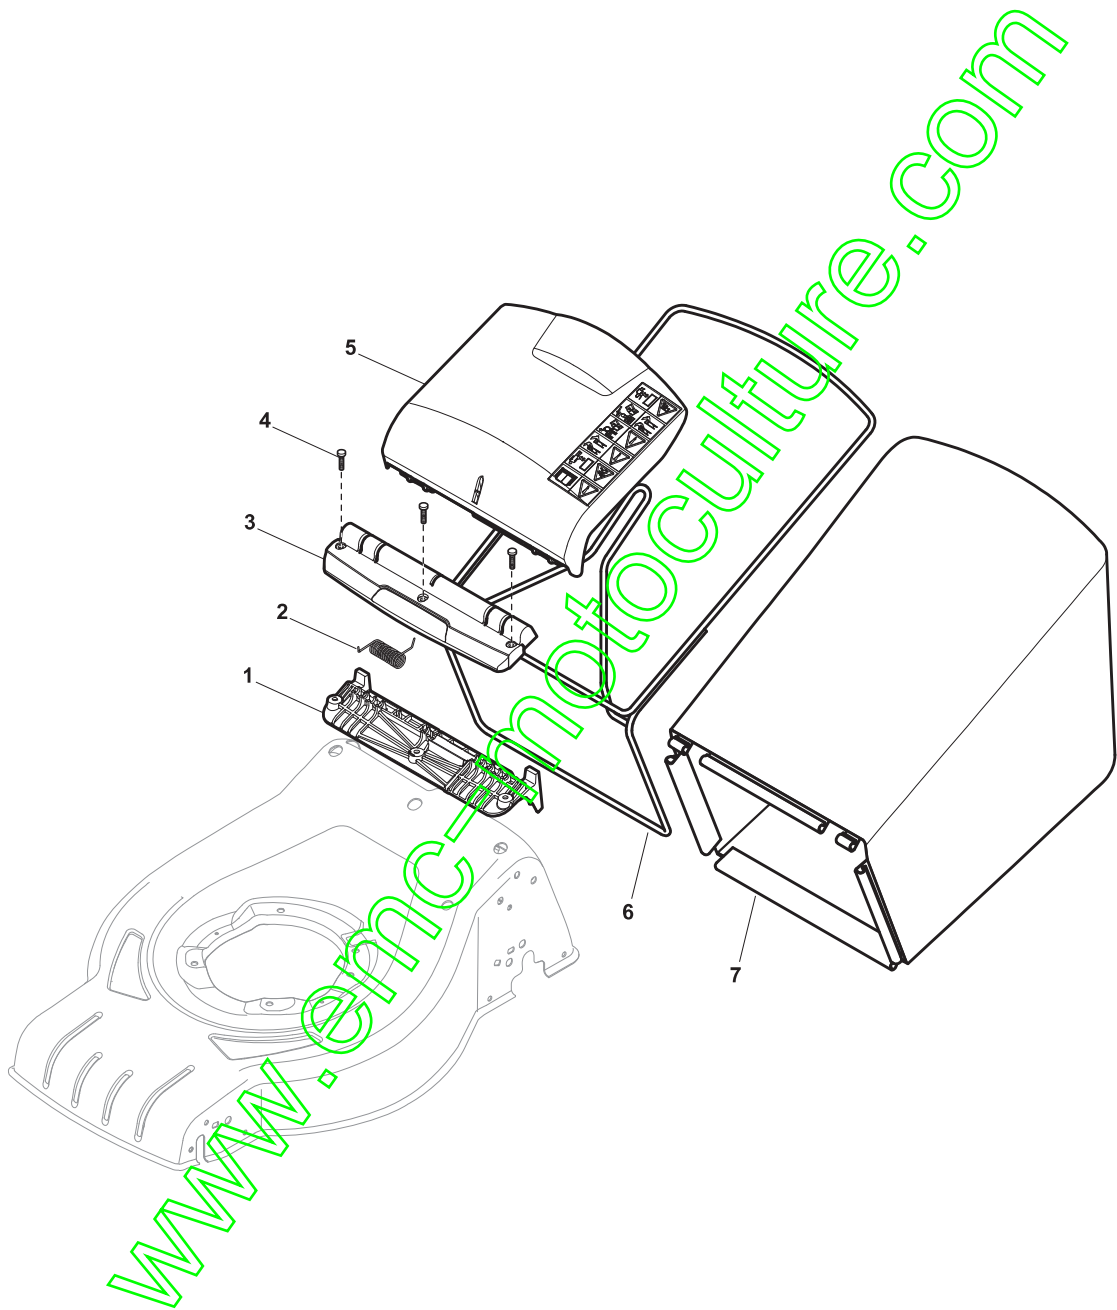

POS	PART. NO	Q.ty	DESCRIPTION	DESCRIZIONE	DESCRIPTION	BESCHREIBUNG	REMARKS
1	322785331/0	1	Support	Supporto	Support	Halter	
2	122450464/0	1	Spring	Molla	Ressort	Feder	
3	322109557/0	1	Cover, Grey	Copertura	Couvre	Kappe	Grey
3	322109556/0	1	Cover, Yellow	Copertura	Couvre	Kappe	Yellow
4	112728699/0	3	Screw	Vite	Vis	Schraube	
5	322600216/1	1	Stone-Guard, Grey	Parasassi	Pare-Pierres	Prallblech	Grey
5	322600214/1	1	Stone-Guard, Yellow	Parasassi	Pare-Pierres	Prallblech	Yellow
6	181006409/0	1	Chassis Box	Telaio Sacco	Châssis Bac	Rahmen Sack	
7	181002319/0	1	Box, Fabric	Sacco, Tela	Sac, Toile	Sack, Tuck	

www.emc-motoculture.com