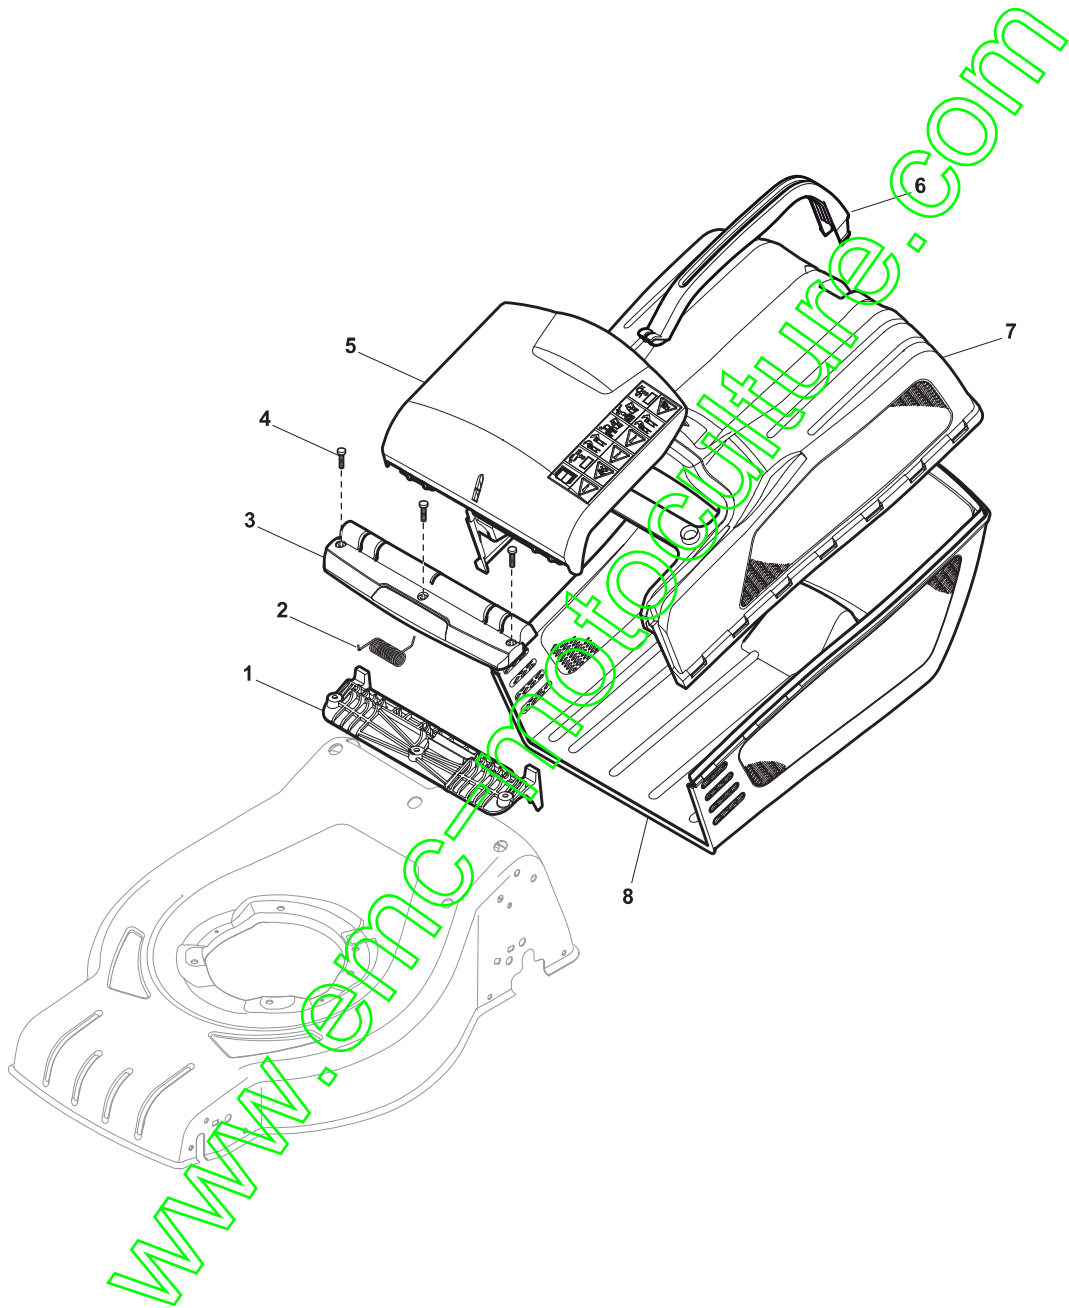

POS	PART. NO	Q.ty	DESCRIPTION	DESCRIZIONE	DESCRIPTION	BESCHREIBUNG	REMARKS
1	322785331/0	1	Support	Supporto	Support	Halter	
2	122450464/0	1	Spring	Molla	Ressort	Feder	
3	322109557/0	1	Cover, Grey	Copertura	Couvre	Kappe	Grey
3	322109556/0	1	Cover, Yellow	Copertura	Couvre	Kappe	Yellow
4	112728699/0	3	Screw	Vite	Vis	Schraube	
5	322600216/1	1	Stone-Guard, Grey	Parasassi	Pare-Pierres	Prallblech	Grey
5	322600214/1	1	Stone-Guard, Yellow	Parasassi	Pare-Pierres	Prallblech	Yellow
6	322393645/0	1	Handle	Maniglia	Poignée	Griff	
7	322486263/0	1	Grassbox Upper Part	Parte Sup.Sacco	Sac, Partie Superieure	Korb Oberteil	
8	322486267/0	1	Grassbox Lower Part	Parte Infer. Sacco	Sac, Partie Inferieure	Korb Unterteil	

www.emc-motoculture.com