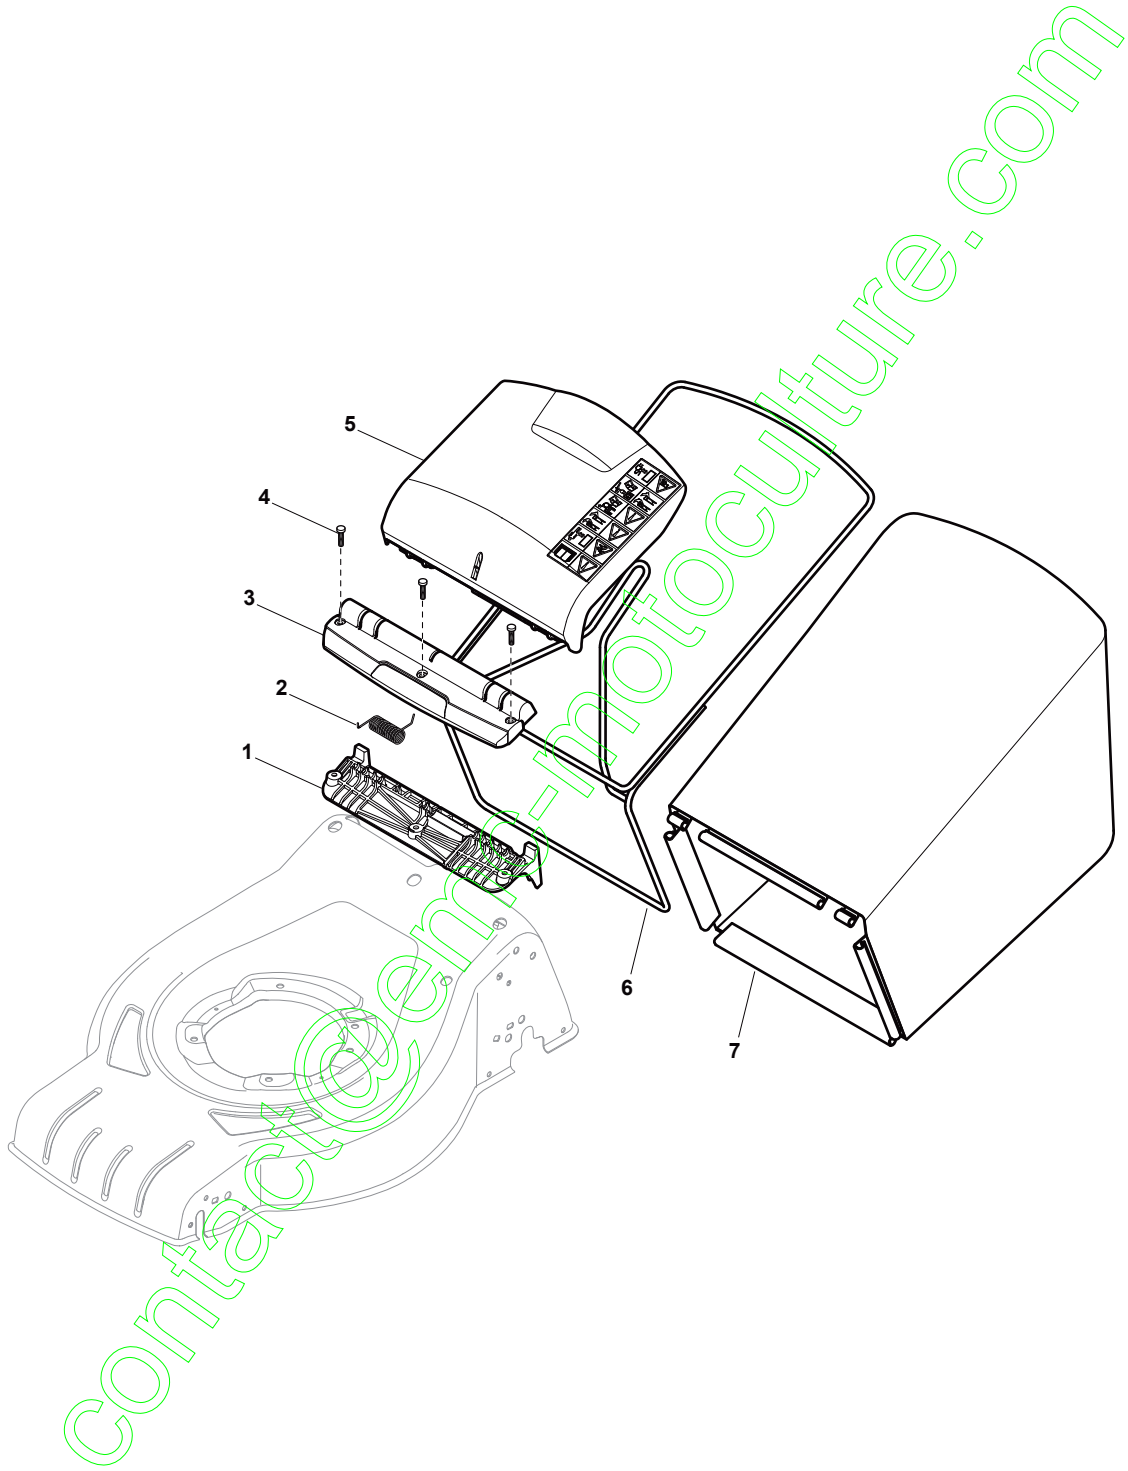

Grass-Catcher

POS	PART. NO	Q.ty	DESCRIPTION	DESCRIZIONE	DESCRIPTION	BESCHREIBUNG	REMARKS
1	322785331/0	1	Support	Supporto	Support	Halter	
2	122450464/0	1	Spring	Molla	Ressort	Feder	
3	322109554/0	1	Cover, Black	Copertura Nero	Couvre, Noir	Kappe, Schwarz	Black
3	322109556/0	1	Cover, Yellow	Capottina Gialla	Capot Jaune	Haube Gelb	Yellow
3	322109557/0	1	Cover, Grey	Capottina Grigio	Capot Gris	Haube Grau	Grey
4	112728699/0	3	Screw	Vite	Vis	Schraube	
5	322600206/1	1	Stone-Guard Black	Parasassi Nero	Pare-Pierres, Noir	Prallblech, Schwarz	Black
5	322600214/1	1	Stone-Guard Yellow	Parasassi Giallo	Pare-Pierres, Jaune	Prallblech, Gelb	Yellow
5	322600216/1	1	Stone-Guard Grey	Parasassi Grigio	Pare-Pierres, Gris	Prallblech, Grau	Grey
6	181006409/0	1	Chassis Box	Telaio Sacco	Châssis Bac	Rahmen Sack	
7	181002319/0	1	Box, Fabric	Sacco, Tela	Sac, Toile	Sack, Tuck	

contact@emc-motoculture.com