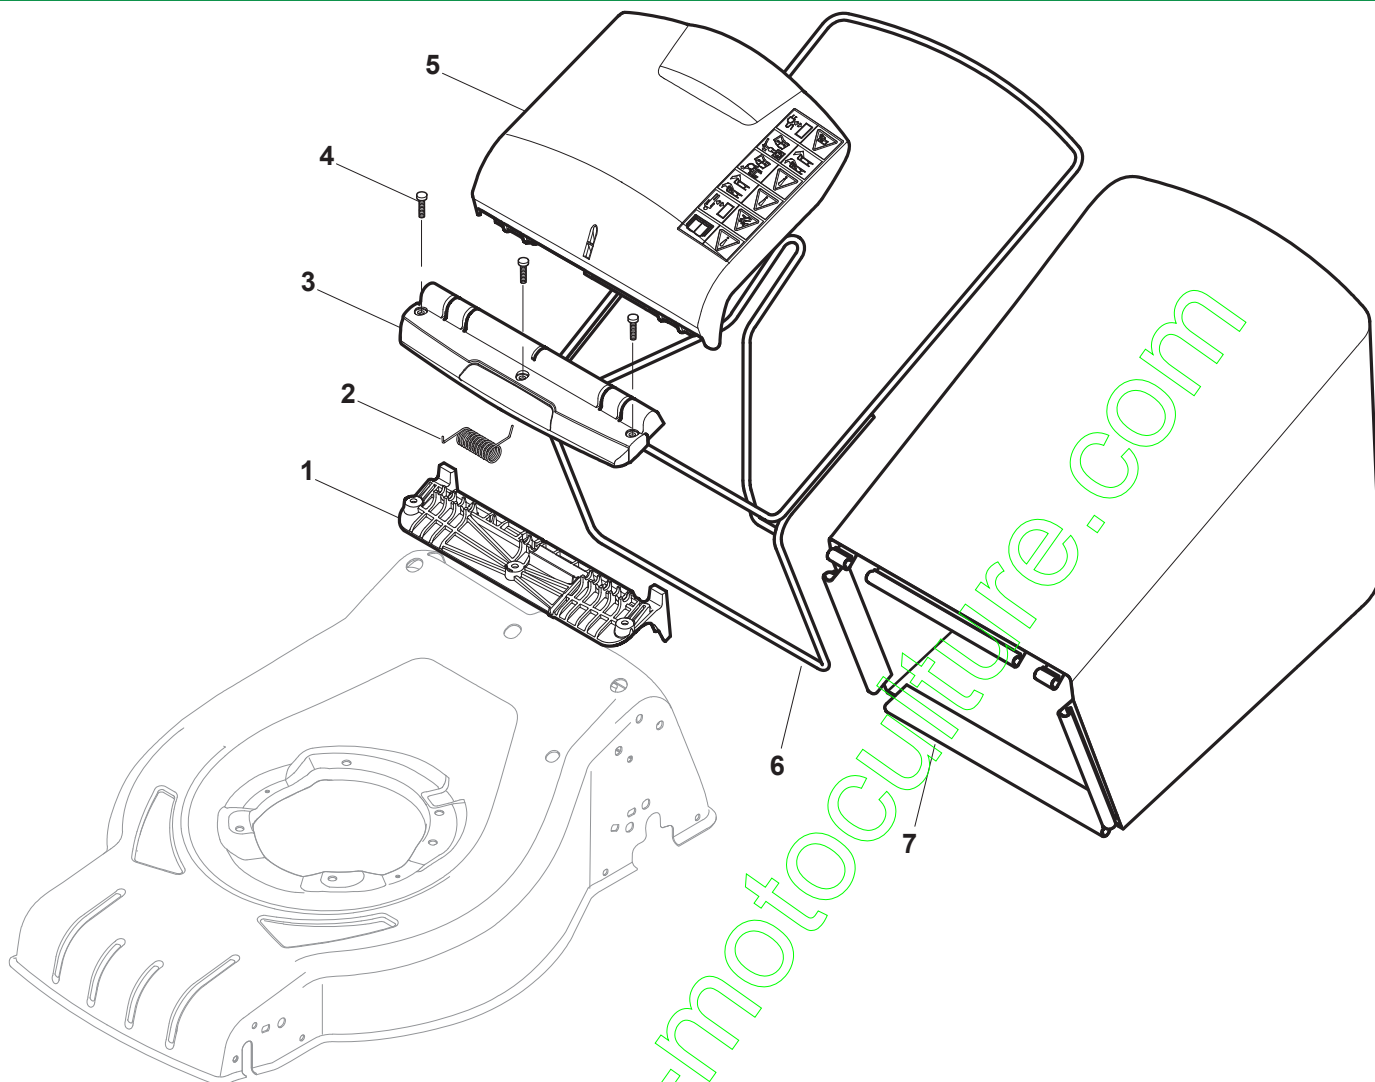

N.	CODE	Q.TY	DESCRIZIONE	DESCRIPTION	DESCRIPTION	BESCHREIBUNG	REMARK
1	322785331/0	1	Supporto	Support	Support	Halter	
2	122450464/0	1	Molla	Spring	Ressort	Feder	
3	322109556/0	1	Copertura	Cover	Couvre	Kappe	Yellow
3	322109557/0	1	Copertura	Cover	Couvre	Kappe	Grey
4	112728699/0	3	Vite	Screw	Vis	Schraube	
5	322600214/0	1	Parasassi	Stone-Guard	Pare-Pierres	Prallblech	Yellow
5	322600216/0	1	Parasassi	Stone-Guard	Pare-Pierres	Prallblech	Grey
6	181006409/0	1	Telaio Sacco	Chassis Box	Châssis Bac	Rahmen Sack	
7	181002319/0	1	Sacco, Tela	Box, Fabric	Sac, Toile	Sack, Tuck