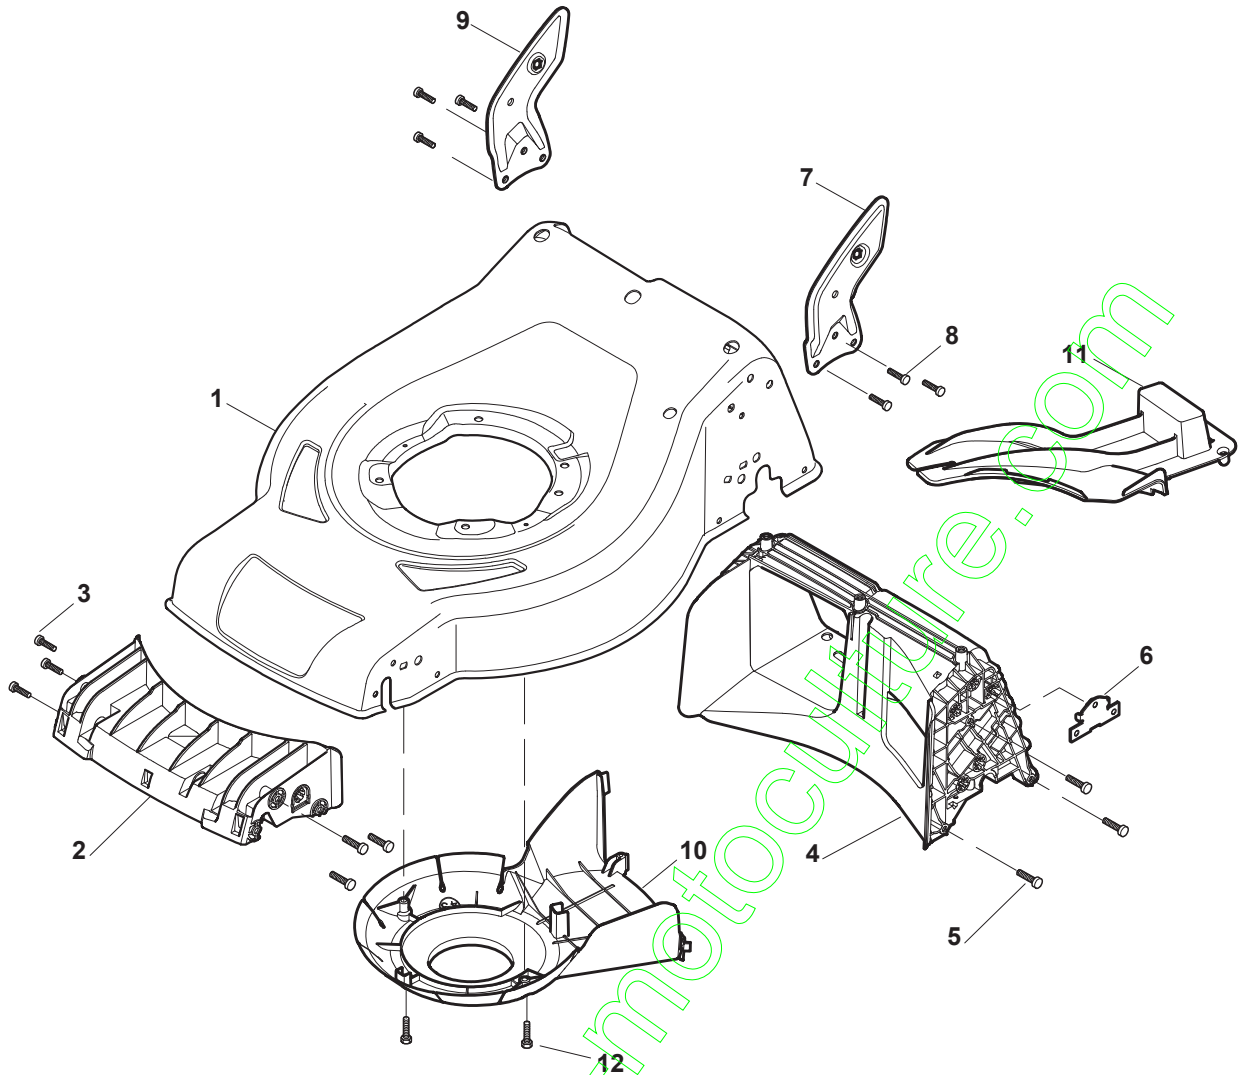

N.	CODE	Q.TY	DESCRIZIONE	DESCRIPTION	DESCRIPTION	BESCHREIBUNG	REMARK
1	381004020/0	1	Chassis Rosso	Deck Red	Châssis Rouge	Gehäuse Rot	
1	381004051/0	1	Chassis Nero	Deck Black	Châssis Noir	Gehäuse Schwarz	
2	322108301/0	1	Convogl. Anteriore	Front Conveyor Assy	Ens. Convoyeur Avant	Hinterleitblechvorder	
3	112728699/0	6	Vite	Screw	Vis	Schraube	
4	322108302/0	1	Convogl. Posteriore	Rear Conveyor Assy	Ens. Convoyeur Post.	Hinterleitblechsatz	
5	112728699/0	6	Vite	Screw	Vis	Schraube	
6	322545213/0	2	Piastrina	Plate	Plaquette	Platte	
7	381005139/0	1	Staffa Sx	Bracket, L	Bride G	Pratze, Linke	
8	112727801/0	6	Vite	Screw	Vis	Schraube	
9	381005137/0	1	Staffa Dx	Bracket, R	Bride D	Pratze, Rechte	
10	322060242/0	1	Carter Cinghia	Protection, Belt	Protection Courroie	Schutz, Riemen	
11	322140239/0	1	Deflettore	Deflector	Deflecteur	Deflektor	
12	12728530/0	2	Vite	Screw	Vis	Schraube