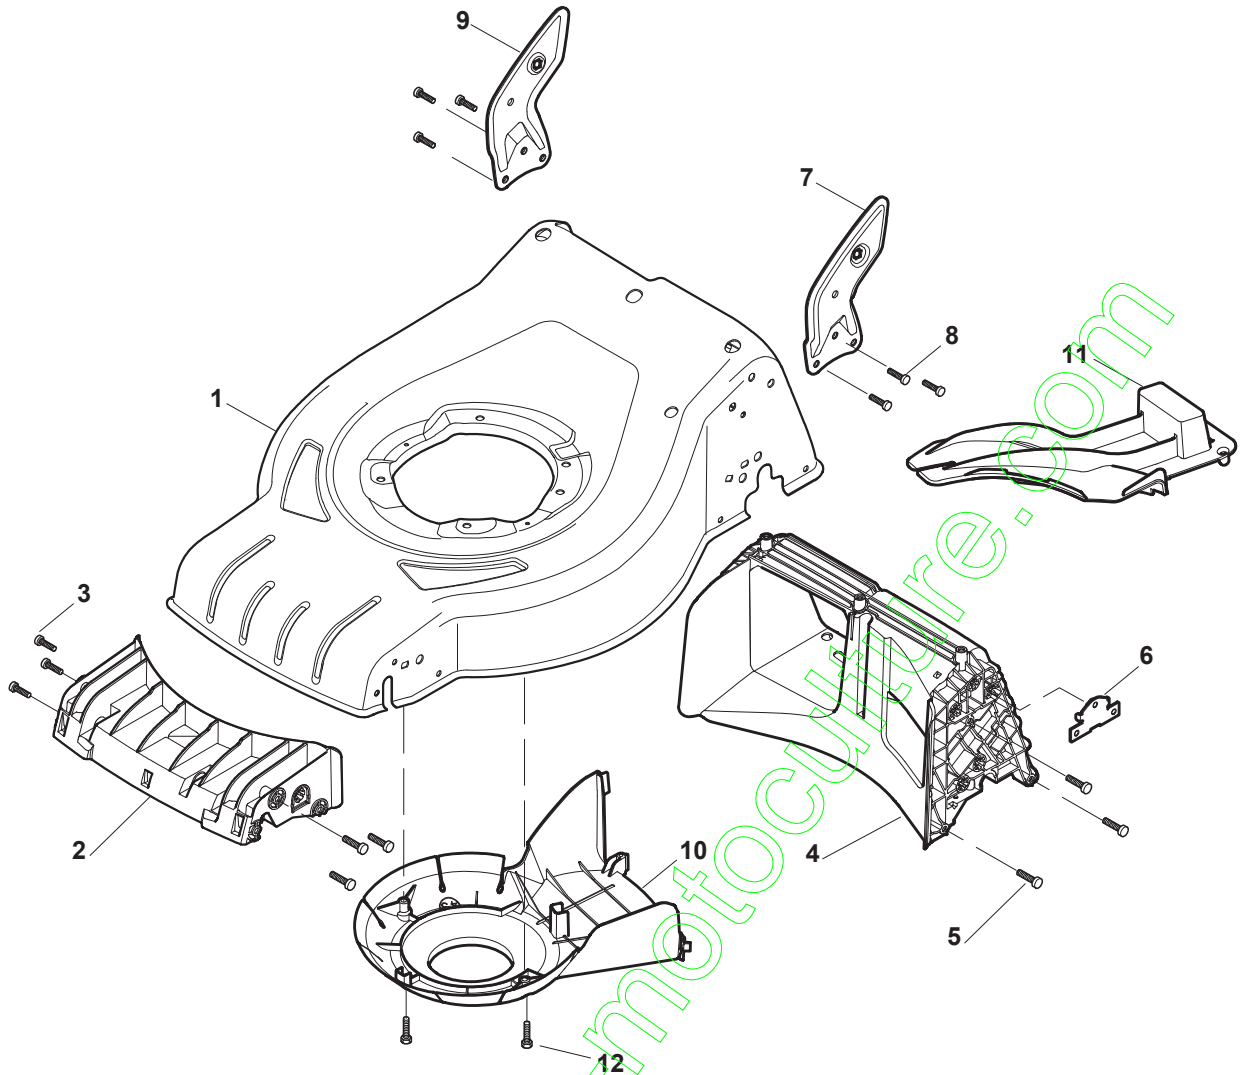

N.	CODE	Q.TY	DESCRIZIONE	DESCRIPTION	DESCRIPTION	BESCHREIBUNG	REMARK
1	381004018/0	1	Chassis Rosso	Deck Red	Châssis Rouge	Gehäuse Rot	
1	381004024/0	1	Chassis Nero	Deck Black	Châssis Noir	Gehäuse Schwarz	
2	322108301/0	1	Convogl. Anteriore	Front Conveyor Assy	Ens. Convoyeur Avant	Hinterleitblechvorder	
3	112728699/0	6	Vite	Screw	Vis	Schraube	
4	322108302/0	1	Convogl. Posteriore	Rear Conveyor Assy	Ens. Convoyeur Post.	Hinterleitblechsatz	
5	112728699/0	6	Vite	Screw	Vis	Schraube	
6	322545213/0	2	Piastrina	Plate	Plaquette	Platte	
7	381005139/0	1	Staffa Sx	Bracket, L	Bride G	Pratze, Linke	
8	112727801/0	6	Vite	Screw	Vis	Schraube	
9	381005137/0	1	Staffa Dx	Bracket, R	Bride D	Pratze, Rechte	
10	322060242/0	1	Carter Cinghia	Protection, Belt	Protection Courroie	Schutz, Riemen	
11	322140239/0	1	Deflettore	Deflector	Deflecteur	Deflektor	
12	12728530/0	2	Vite	Screw	Vis	Schraube