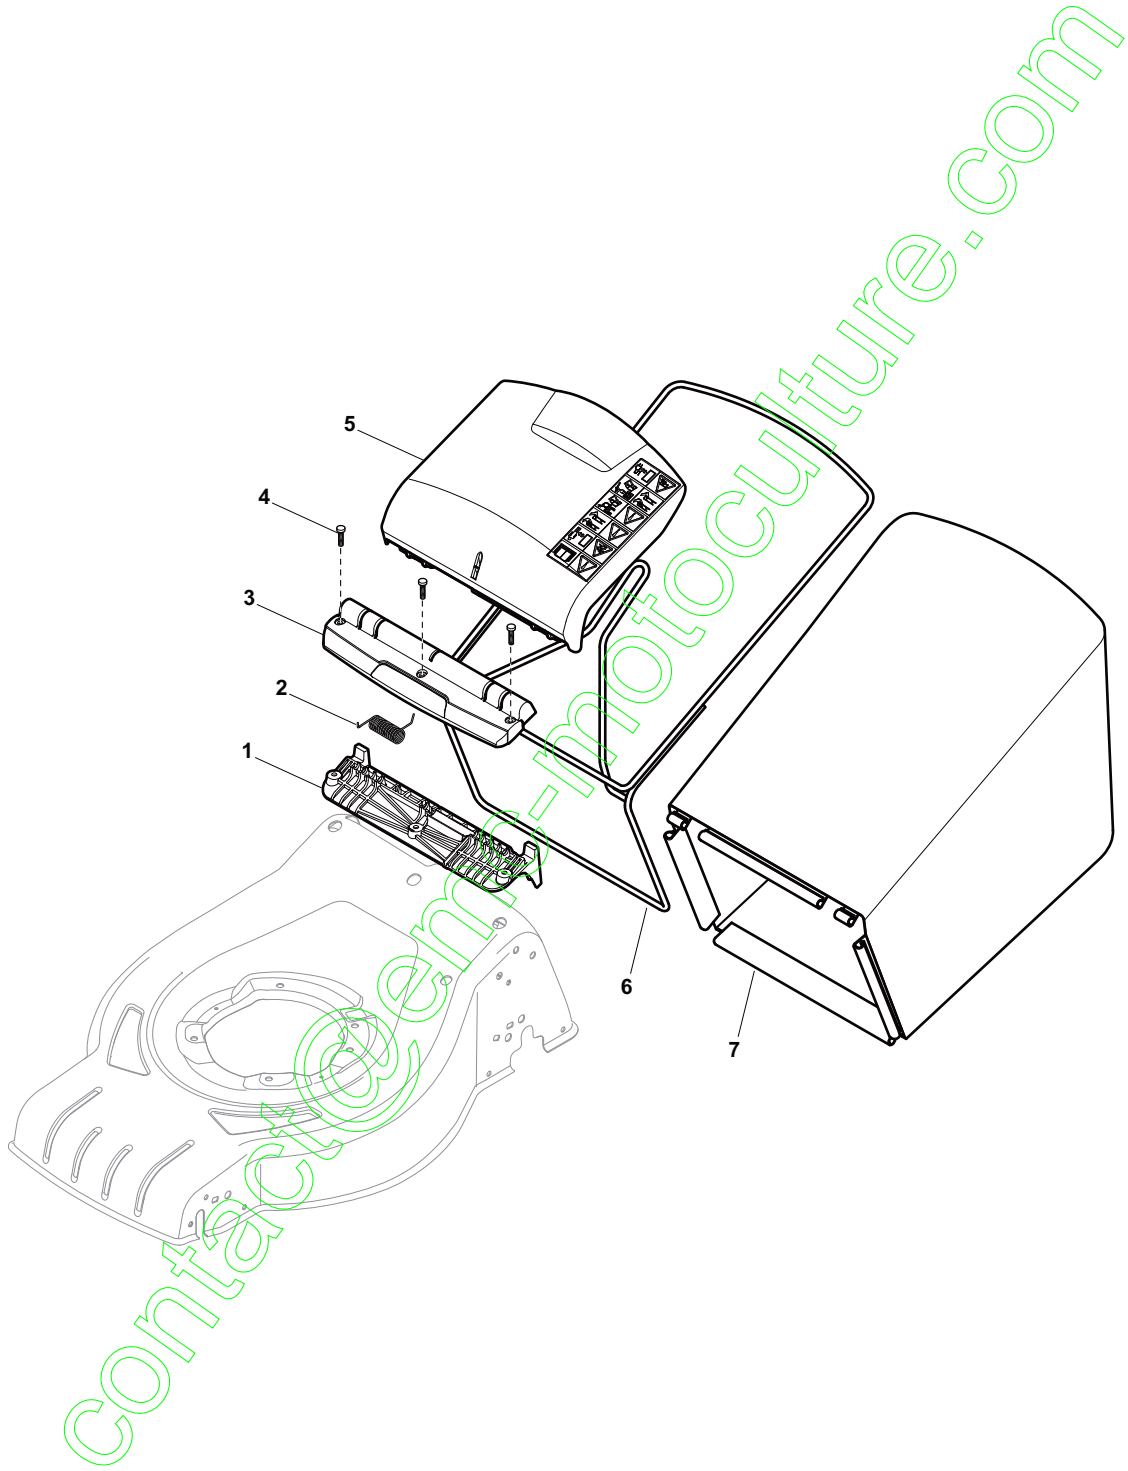

POS	PART. NO	Q.ty	DESCRIPTION	DESCRIZIONE	DESCRIPTION	BESCHREIBUNG	REMARKS
1	322785331/0	1	Support	Supporto	Support	Halter	
2	122450464/0	1	Spring	Molla	Ressort	Feder	
3	322109557/0	1	Cover, Grey	Copertura	Couvre	Kappe	Grey
3	322109556/0	1	Cover, Yellow	Copertura	Couvre	Kappe	Yellow
4	112728699/0	3	Screw	Vite	Vis	Schraube	
5	322600216/1	1	Stone-Guard, Grey	Parasassi	Pare-Pierres	Prallblech	Grey
5	322600214/1	1	Stone-Guard, Yellow	Parasassi	Pare-Pierres	Prallblech	Yellow
6	181006409/0	1	Chassis Box	Telaio Sacco	Châssis Bac	Rahmen Sack	
7	181002319/0	1	Box, Fabric	Sacco, Tela	Sac, Toile	Sack, Tuck	

contact@enc-motoculture.com