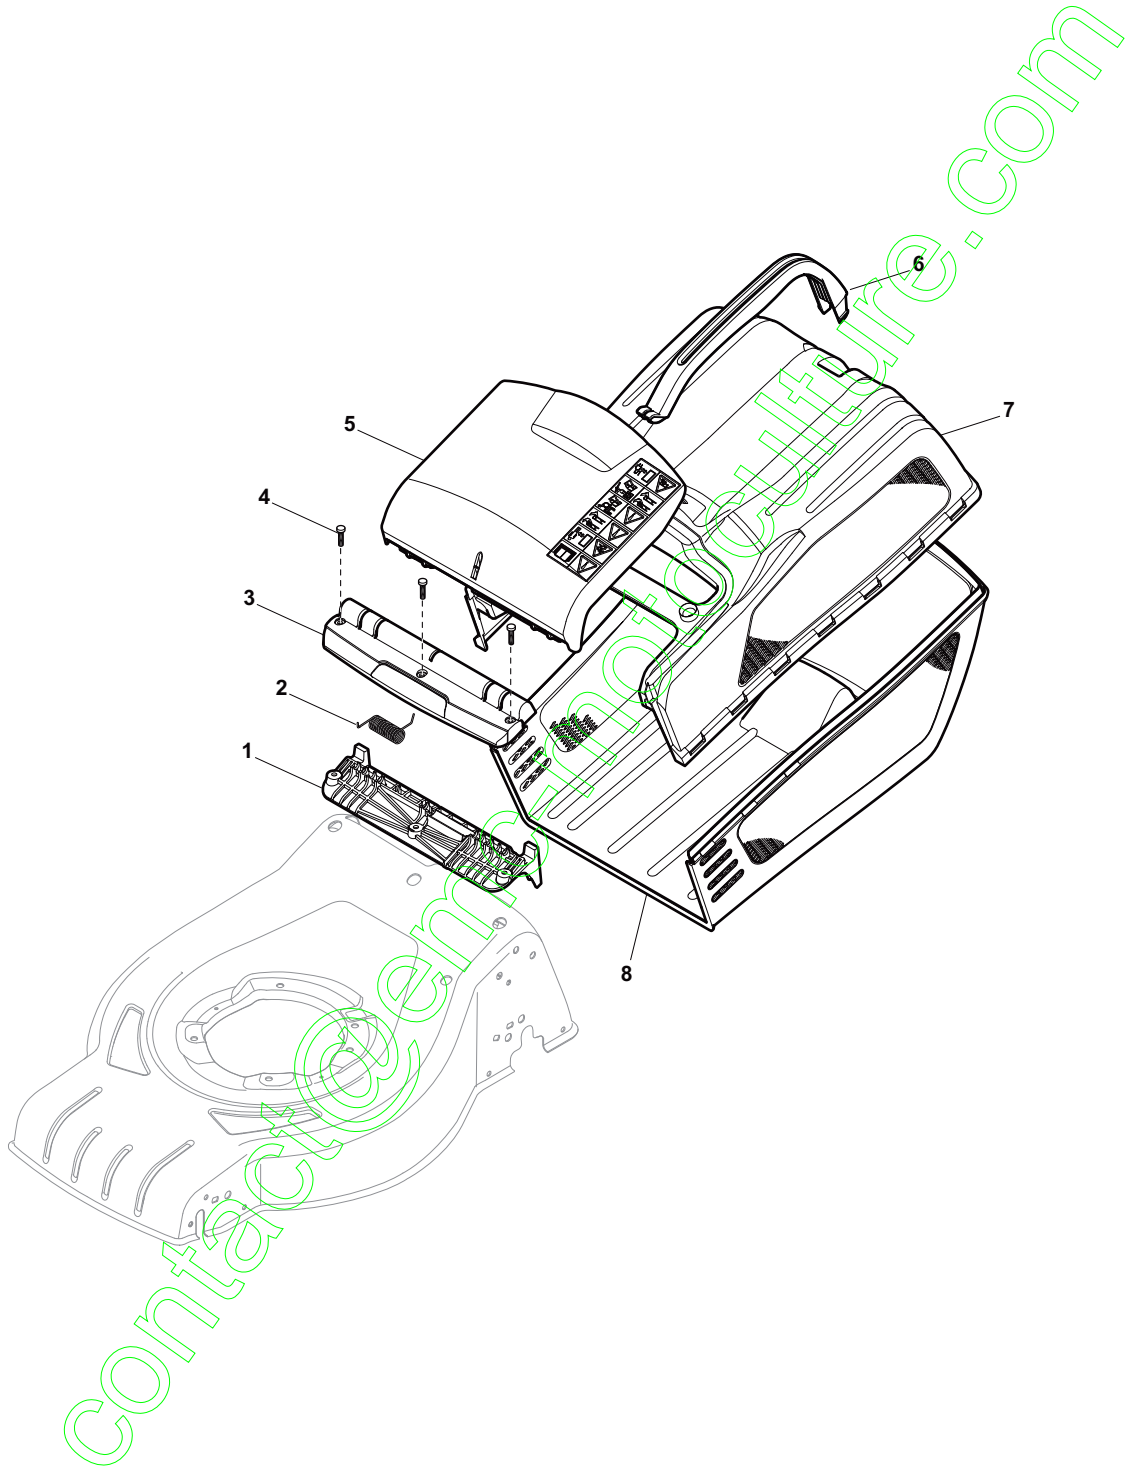

POS	PART. NO	Q.ty	DESCRIPTION	DESCRIZIONE	DESCRIPTION	BESCHREIBUNG	REMARKS
1	322785331/0	1	Support	Supporto	Support	Halter	
2	122450464/0	1	Spring	Molla	Ressort	Feder	
3	322109557/0	1	Cover, Grey	Copertura	Couvre	Kappe	Grey
3	322109556/0	1	Cover, Yellow	Copertura	Couvre	Kappe	Yellow
4	112728699/0	3	Screw	Vite	Vis	Schraube	
5	322600216/1	1	Stone-Guard, Grey	Parasassi	Pare-Pierres	Prallblech	Grey
5	322600214/1	1	Stone-Guard, Yellow	Parasassi	Pare-Pierres	Prallblech	Yellow
6	322393645/0	1	Handle	Maniglia	Poignée	Griff	
7	322486263/0	1	Grassbox Upper Part	Parte Sup.Sacco	Sac, Partie Superieure	Korb Oberteil	
8	322486267/0	1	Grassbox Lower Part	Parte Infer. Sacco	Sac, Partie Inferieure	Korb Unterteil	

contact@enc-motoculture.com